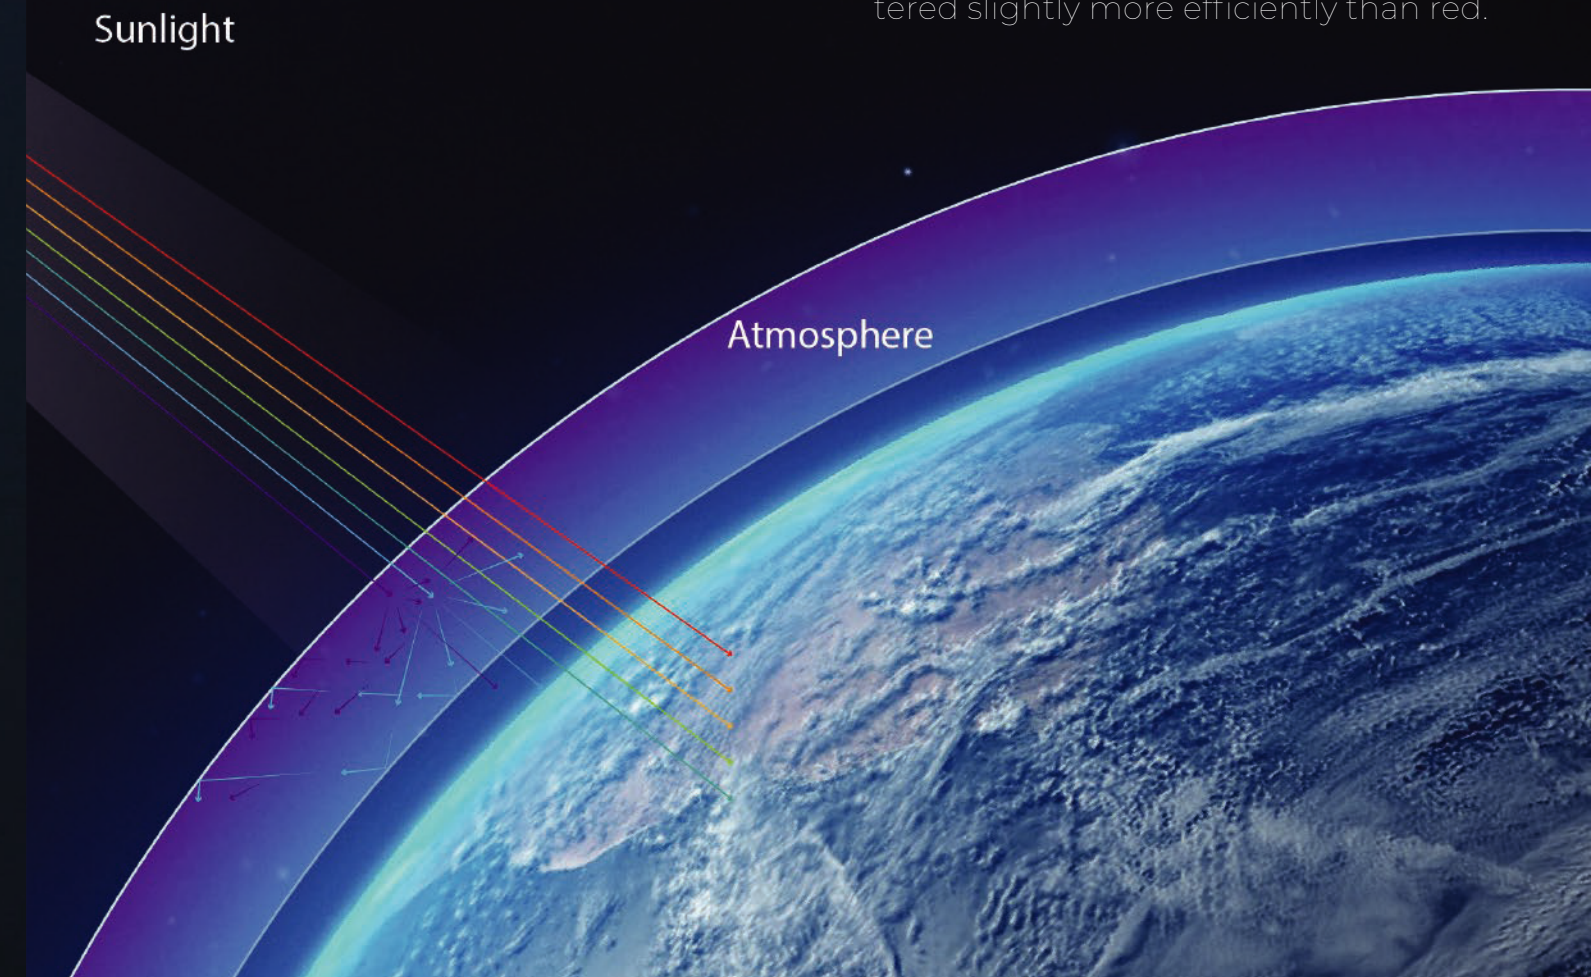

KYLO SERIES

ARTIFICIAL SKYLIGHT

get your own slice of bright blue sky
make everyday a sunny day

WELIGHTING

KYLO CAN CALM YOUR MIND

Rayleigh Scattering Technology
Presents a deep sense of blue sky.

KYLO

True sensations of sunlight
by
Unique technology

Rayleigh Scattering

the scattering of light by particles in a medium, without change in wavelength. It accounts, for example, for the blue color of the sky, since blue light is scattered slightly more efficiently than red.

IMMENSITY OPTICAL FILM

BE TRUE.

The Immensity OpticalFilm is a revolutionary new technology that will allow you to see deep space and distant views in an entirely different way.

RAYLEIGH SCATTERING TECHNOLOGY