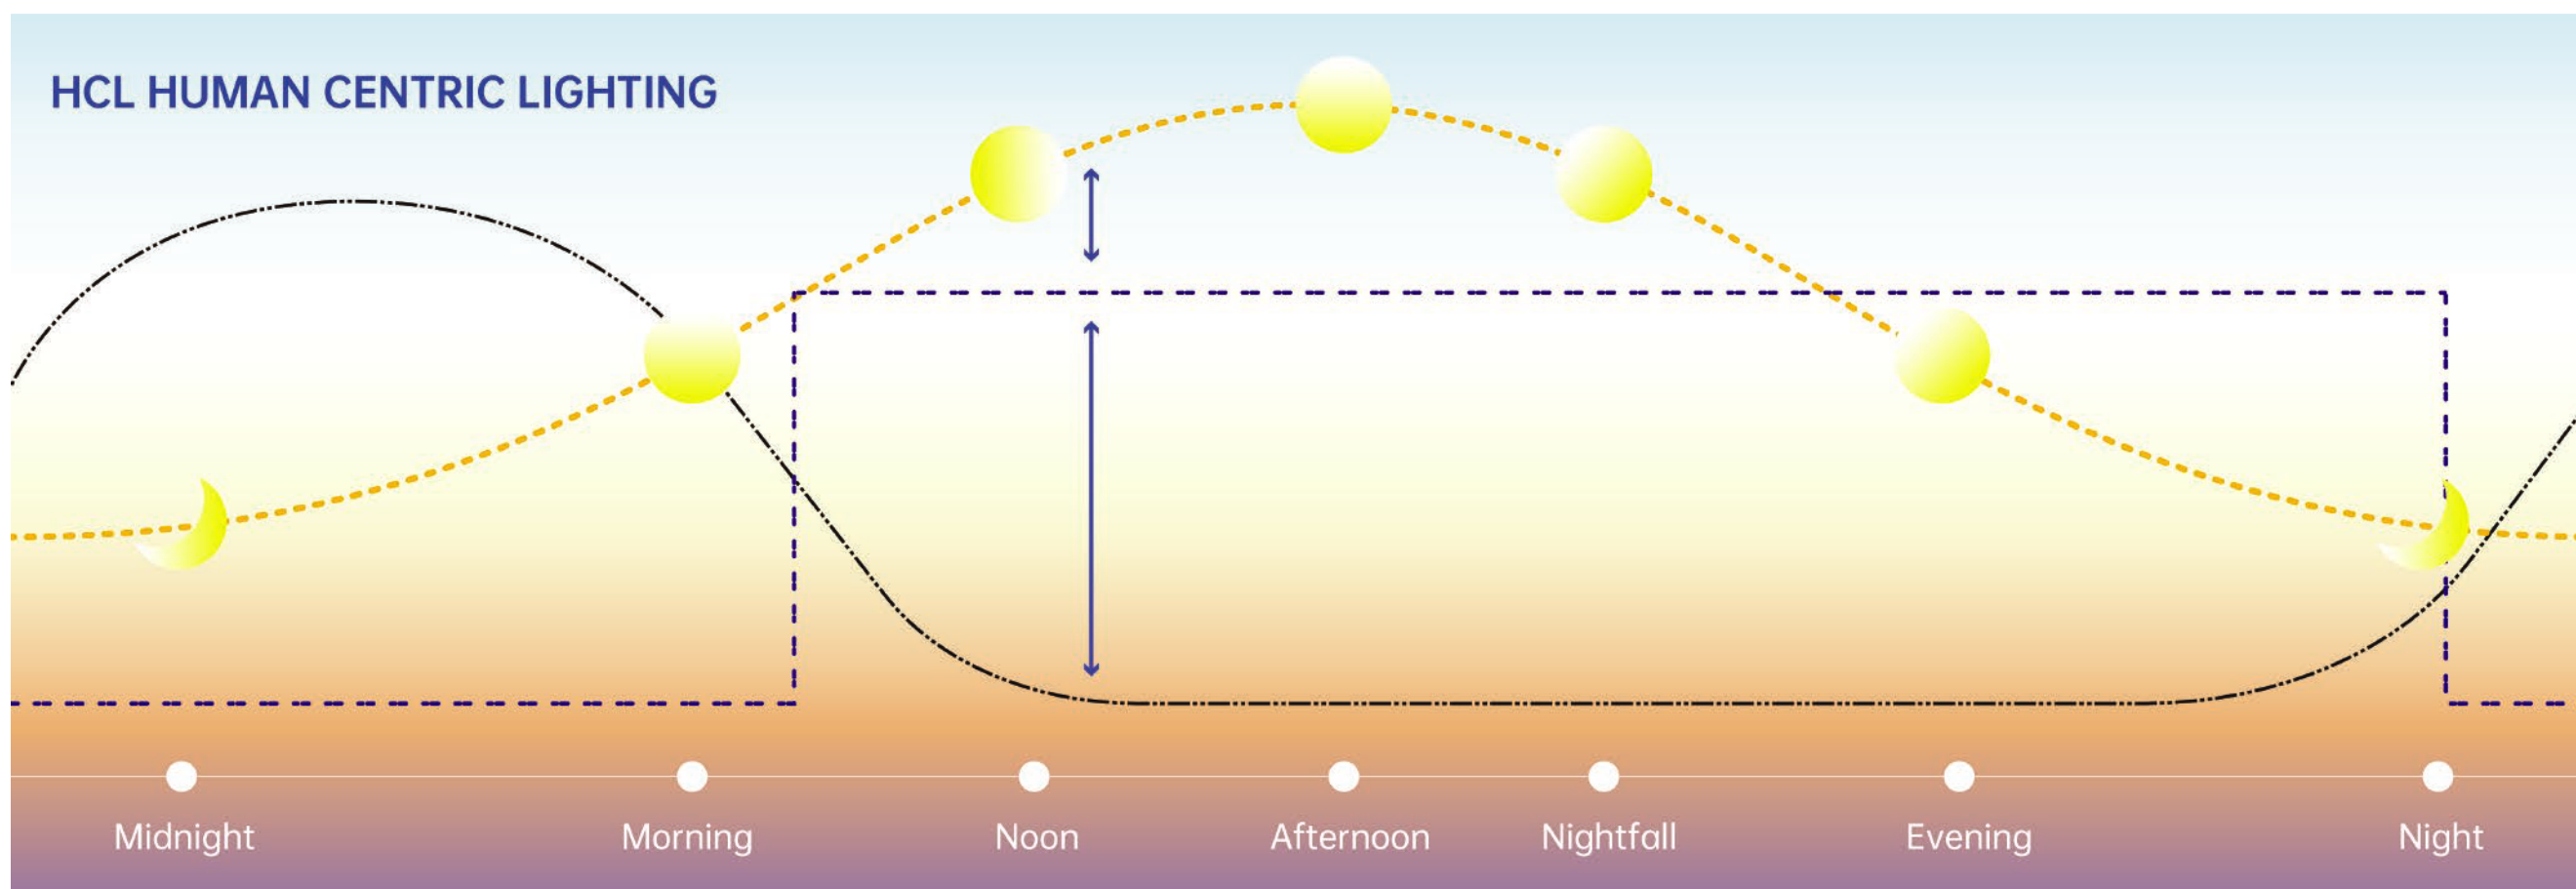

HUMAN CENTRIC LIGHTING

Humans are affected by light not only on a visual level but also on a biological one. When installing a Human Centric Lighting solution (HCL), you reinforce your circadian rhythm, enhancing your cognitive skills and sense of well-being. It is also used to provide the ideal visual working conditions in challenging environments.

HCL can make you.....