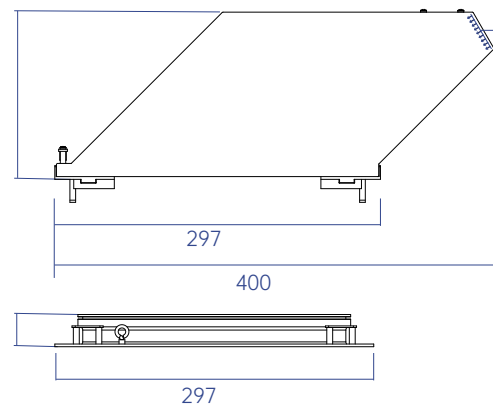

HCL can make you.....

Feel Better

Perform Better

Sleep Better

KYLO S

TECHNICAL INFORMATION

Unit: Millimeter (mm)

PRODUCT DIMENSIONS	595X400X176MM
N. WEIGHT	4.5KG
G. WEIGHT	6.1KG
NECESSARY SPACE FOR INSTALLATION	800X600X185MM
PACKAGE DIMENSIONS	620X440X210MM

Unit: Millimeter (mm)

PRODUCT DIMENSIONS	595X690X176MM
N. WEIGHT	8.4KG
G. WEIGHT	11.4KG
NECESSARY SPACE FOR INSTALLATION	800X800X185MM
PACKAGE DIMENSIONS	728X628X212MM

**Dimensions may slightly different depend on the versions.

Installation Note :

Please mounting the Light close to the wall.

Make sure the Light's **Illuminant Direction** is **against** the wall.

Front Veiw

Side Veiw

Others

Illuminant Direction
Make sure the Light's Illuminant Direction is against the wall.

Front Veiw

Side Veiw

Others

Illuminant Direction
Make sure the Light's Illuminant Direction is against the wall.

TECHNICAL INFORMATION

ORDER CODE	WE LP71061 Non-dimmable	WE LP71062 Adjustable Brightness and Color Temperature	WE LP71063 Adjustable Brightness and Color Temperature
VERSIONS AVAILABLE	Classic	DALI	Smart
INPUT VOLTAGE	100 - 240V~ 50/60Hz	100 - 240V~ 50/60Hz	100 - 240V~ 50/60Hz
POWER INPUT	60 W (Max)	60 W (Max)	60 W (Max)
POWER CONSUMPTION	1 channel (36V DC 1500mA)	2 channels (36V DC 1500mA)	2 channels (36V DC 1500mA)
TOTAL LIGHT OUTPUT	1700 lm	800 lm - 1700 lm	800 lm - 1700 lm
CCT RANGE	10000 K	1800 K - 10000 K	1800 K - 10000 K
CERTIFICATION	CE, RoHS ENEC, TUV, CB, UL, PSE (In Progress)	CE, RoHS ENEC, TUV, CB, UL, PSE (In Progress)	CE, RoHS ENEC, TUV, CB, UL, PSE (In Progress)
FRAME CORNICE	The frame can be Ceiling mounted,Plasterboard mounted.		