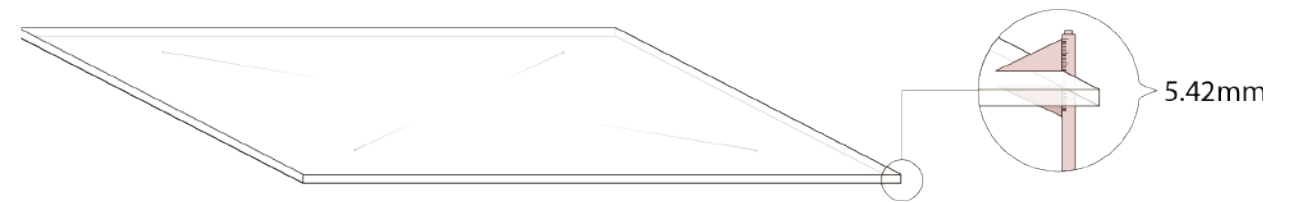

BE TOUGH.

The stable thickness provides the product with better mechanical strength, light mixing, and scattering effects in the same market, enabling the product to present a more realistic sky depth.