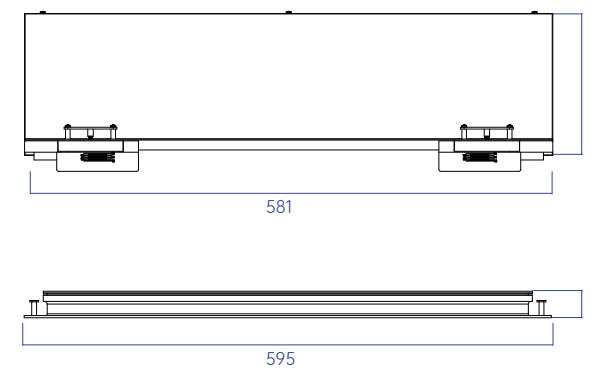

KYLO S

TECHNICAL INFORMATION

Unit: Millimeter (mm)

PRODUCT DIMENSIONS	595X400X176MM
N. WEIGHT	4.5KG
G. WEIGHT	6.1KG
NECESSARY SPACE FOR INSTALLATION	800X600X185MM
PACKAGE DIMENSIONS	620X440X210MM

**Dimensions may slightly different depend on the versions.

Installation Note:

Please mounting the Light close to the wall.

Make sure the Light's **Illuminant Direction** is **against** the wall.

KYLO L

TECHNICAL INFORMATION

Unit: Millimeter (mm)

PRODUCT DIMENSIONS	595X690X176MM
N. WEIGHT	8.4KG
G. WEIGHT	11.4KG
NECESSARY SPACE FOR INSTALLATION	800X800X185MM
PACKAGE DIMENSIONS	728X628X212MM

**Dimensions may slightly different depend on the versions.

Installation Note :

Please mounting the Light close to the wall.

Make sure the Light's **Illuminant Direction** is **against** the wall.

Front Veiw

Side Veiw

Others

Illuminant Direction
Make sure the Light's Illuminant Direction is against the wall.

Front Veiw

Side Veiw

Others

Illuminant Direction
Make sure the Light's Illuminant Direction is against the wall.

TECHNICAL INFORMATION

ORDER CODE	WE LP71061 Non-dimmable	WE LP71062 Adjustable Brightness and Color Temperature	WE LP71063 Adjustable Brightness and Color Temperature
VERSIONS AVAILABLE	Classic	DALI	Smart
INPUT VOLTAGE	100 - 240V~ 50/60Hz	100 - 240V~ 50/60Hz	100 - 240V~ 50/60Hz
POWER INPUT	60 W (Max)	60 W (Max)	60 W (Max)
POWER CONSUMPTION	1 channel (36V DC 1500mA)	2 channels (36V DC 1500mA)	2 channels (36V DC 1500mA)
TOTAL LIGHT OUTPUT	1700 lm	800 lm - 1700 lm	800 lm - 1700 lm
CCT RANGE	10000 K	1800 K - 10000 K	1800 K - 10000 K
CERTIFICATION	CE, RoHS ENEC, TUV, CB, UL, PSE (In Progress)	CE, RoHS ENEC, TUV, CB, UL, PSE (In Progress)	CE, RoHS ENEC, TUV, CB, UL, PSE (In Progress)
FRAME CORNICE	The frame can be Ceiling mounted,Plasterboard mounted.		

TECHNICAL INFORMATION