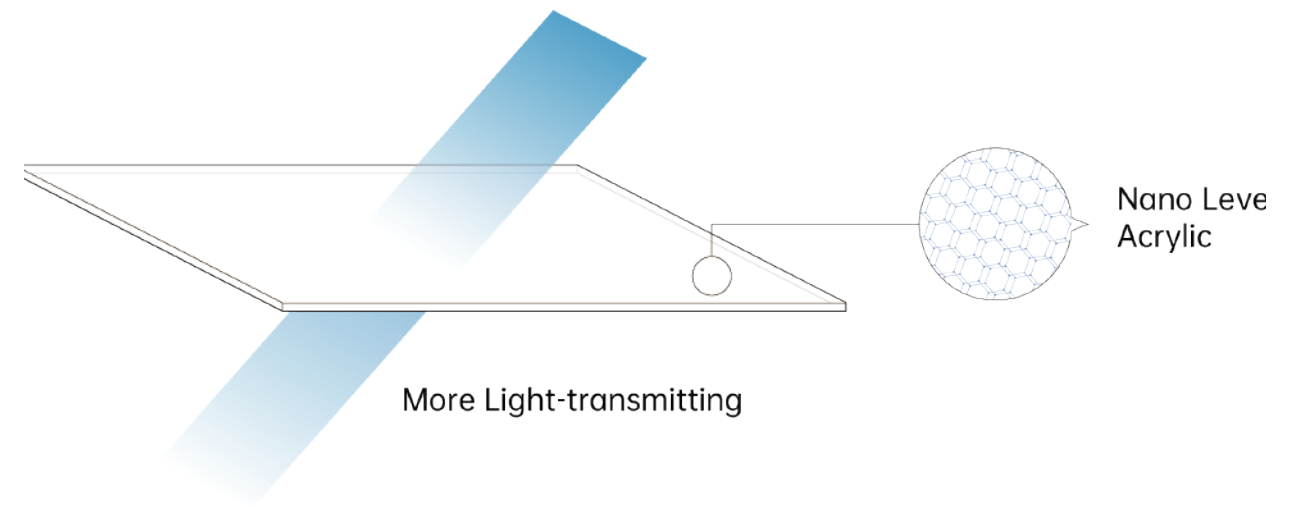

Rayleigh Scattering

the scattering of light by particles in a medium, without change in wavelength. It accounts, for example, for the blue color of the sky, since blue light is scattered slightly more efficiently than red.

FEATURING

RAYLEIGH SCATTERING DIFFUSER ■

BALANCED THICKNESS ■

IMMENSITY OPTICAL FILM ■

RAYLEIGH SCATTERING DIFFUSER

BE REALISTIC.

Acrylic-based Rayleigh Scattering Diffuser has better light transmittance and anti-oxidation ability than the same products in the market.

**BALANCED
THICKNESS**

BE TOUGH.

The stable thickness provides the product with better mechanical strength, light mixing, and scattering effects in the same market, enabling the product to present a more realistic sky depth.

IMMENSITY OPTICAL FILM

BE TRUE.

The Immensity OpticalFilm is a revolutionary new technology that will allow you to see deep space and distant views in an entirely different way.

RAYLEIGH SCATTERING TECHNOLOGY