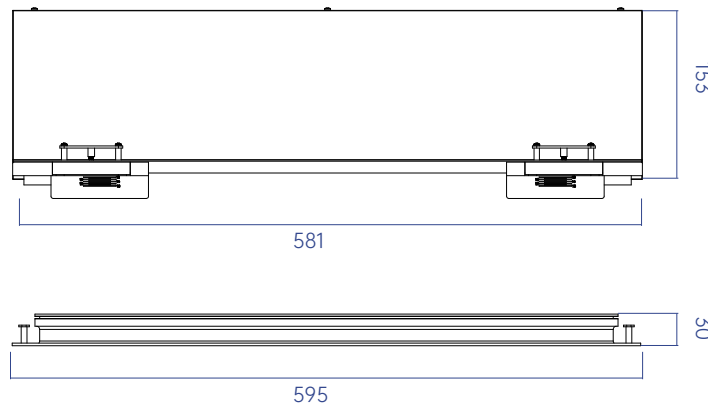

HCL can make you.....

Feel Better

Perform Better

Sleep Better

KYLO S

TECHNICAL INFORMATION

Unit: Millimeter (mm)

PRODUCT DIMENSIONS	595X400X176MM
N. WEIGHT	4.5KG
G. WEIGHT	6.1KG
NECESSARY SPACE FOR INSTALLATION	800X600X185MM
PACKAGE DIMENSIONS	620X440X210MM

**Dimensions may slightly different depend on the versions.

Installation Note:

Please mounting the Light close to the wall.

Make sure the Light's **Illuminant Direction** is **against** the wall.

KYLO L

TECHNICAL INFORMATION

Unit: Millimeter (mm)

PRODUCT DIMENSIONS	595X690X176MM
N. WEIGHT	8.4KG
G. WEIGHT	11.4KG
NECESSARY SPACE FOR INSTALLATION	800X800X185MM
PACKAGE DIMENSIONS	728X628X212MM

**Dimensions may slightly different depend on the versions.

Installation Note :

Please mounting the Light close to the wall.

Make sure the Light's **Illuminant Direction** is **against** the wall.

Front Veiw

Side Veiw

Others

Illuminant Direction
Make sure the Light's Illuminant Direction is against the wall.