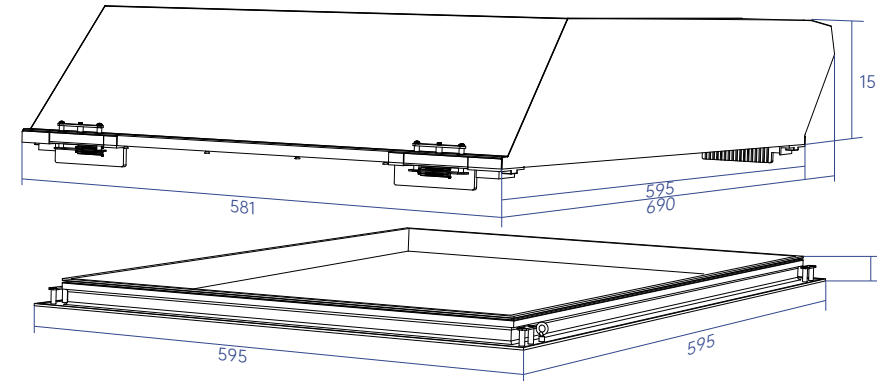

HCL can make you.....

Feel Better

Perform Better

Sleep Better

KYLO S

TECHNICAL INFORMATION

Unit: Millimeter (mm)

PRODUCT DIMENSIONS	595X400X176MM
N. WEIGHT	4.5KG
G. WEIGHT	6.1KG
NECESSARY SPACE FOR INSTALLATION	800X600X185MM
PACKAGE DIMENSIONS	620X440X210MM

**Dimensions may slightly different depend on the versions.

Installation Note:

Please mounting the Light close to the wall.

Make sure the Light's **Illuminant Direction** is **against** the wall.

KYLO L

TECHNICAL INFORMATION

Unit: Millimeter (mm)

PRODUCT DIMENSIONS	595X690X176MM
N. WEIGHT	8.4KG
G. WEIGHT	11.4KG
NECESSARY SPACE FOR INSTALLATION	800X800X185MM
PACKAGE DIMENSIONS	728X628X212MM

**Dimensions may slightly different depend on the versions.