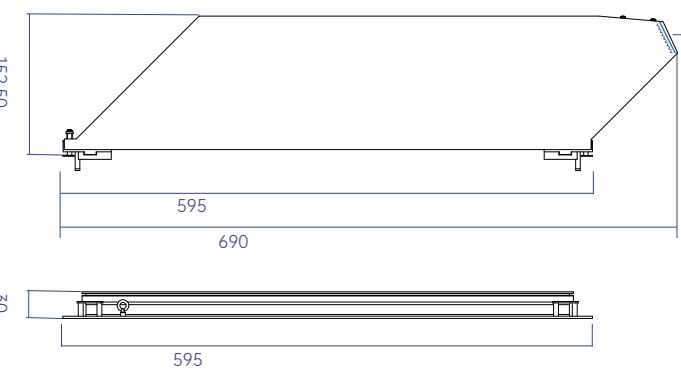

Unit: Millimeter (mm)

PRODUCT DIMENSIONS	595X690X176MM
N. WEIGHT	8.4KG
G. WEIGHT	11.4KG
NECESSARY SPACE FOR INSTALLATION	800X800X185MM
PACKAGE DIMENSIONS	728X628X212MM

**Dimensions may slightly different depend on the versions.

Installation Note :

Please mounting the Light close to the wall.

Make sure the Light's **Illuminant Direction** is **against** the wall.

Front Veiw

Side Veiw

Others

Illuminant Direction
Make sure the Light's Illuminant Direction is against the wall.

Front Veiw

Side Veiw

Others

Illuminant Direction
Make sure the Light's Illuminant Direction is against the wall.

TECHNICAL INFORMATION

ORDER CODE	WE LP71061 Non-dimmable	WE LP71062 Adjustable Brightness and Color Temperature	WE LP71063 Adjustable Brightness and Color Temperature
VERSIONS AVAILABLE	Classic	DALI	Smart
INPUT VOLTAGE	100 - 240V~ 50/60Hz	100 - 240V~ 50/60Hz	100 - 240V~ 50/60Hz
POWER INPUT	60 W (Max)	60 W (Max)	60 W (Max)
POWER CONSUMPTION	1 channel (36V DC 1500mA)	2 channels (36V DC 1500mA)	2 channels (36V DC 1500mA)
TOTAL LIGHT OUTPUT	1700 lm	800 lm - 1700 lm	800 lm - 1700 lm
CCT RANGE	10000 K	1800 K - 10000 K	1800 K - 10000 K
CERTIFICATION	CE, RoHS ENEC, TUV, CB, UL, PSE (In Progress)	CE, RoHS ENEC, TUV, CB, UL, PSE (In Progress)	CE, RoHS ENEC, TUV, CB, UL, PSE (In Progress)
FRAME CORNICE	The frame can be Ceiling mounted,Plasterboard mounted.		