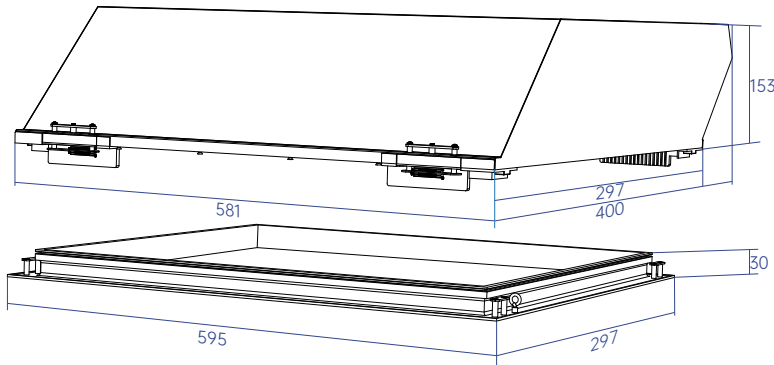

HCL can make you.....

Feel Better

Perform Better

Sleep Better

KYLO S

TECHNICAL INFORMATION

Unit: Millimeter (mm)

PRODUCT DIMENSIONS	595X400X176MM
N. WEIGHT	4.5KG
G. WEIGHT	6.1KG
NECESSARY SPACE FOR INSTALLATION	800X600X185MM
PACKAGE DIMENSIONS	620X440X210MM

Unit: Millimeter (mm)

PRODUCT DIMENSIONS	595X690X176MM
N. WEIGHT	8.4KG
G. WEIGHT	11.4KG
NECESSARY SPACE FOR INSTALLATION	800X800X185MM
PACKAGE DIMENSIONS	728X628X212MM

**Dimensions may slightly different depend on the versions.