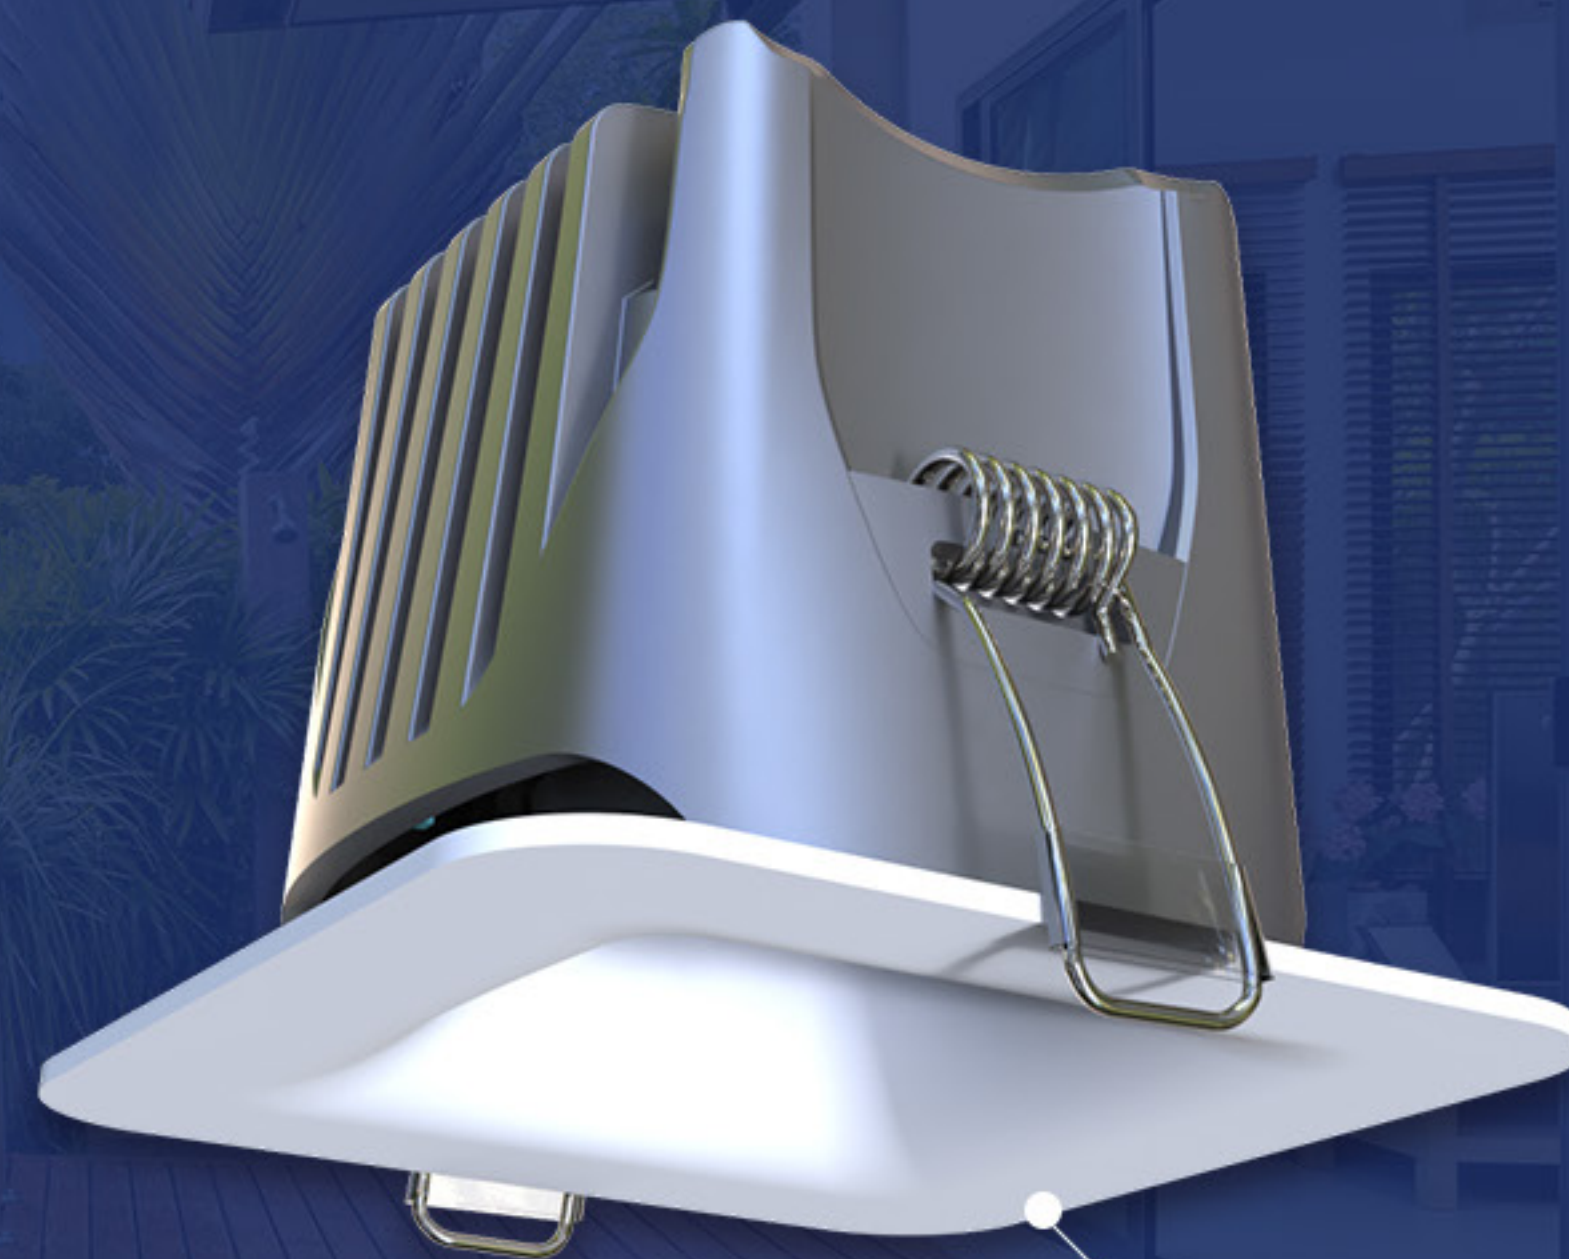

SELIX SERIES

Waterproof Downlight

WELIGHTING

Introducing Selix:

The Revolutionary Waterproof Downlight for Ultimate Versatility

We are thrilled to unveil our latest innovation in lighting solutions: Selix, the ultimate waterproof downlight from WELIGHTING. Designed to exceed your expectations, Selix is engineered to thrive in humid bathroom and kitchen environments, as well as outdoor settings. With its cutting-edge features and exceptional performance, Selix is set to transform your spaces like never before.

Selix

Selix S

Exploded-view Drawing

Experience the transformative power of Selix in elevating your living spaces, enhancing your bathroom and kitchen environments, and illuminating your outdoor areas with style and durability. With its exceptional waterproof capabilities, powerful illumination, innovative heat sink design, and eye-friendly lighting, Selix is the epitome of excellence in the world of downlights.

- Full IP65 Waterproof Rating
- Powerful Illumination
- Revolutionary Heat Sink Design
- Multi Anti-Glare Mechanism
- Versatile Design Options

FOR YOUR EXTRA NEED:

Selix A

The adjustable version allows you to direct and adjust the angle of the light beam, providing flexibility in illuminating specific areas or objects. Whether you rearrange furniture, modify room layouts, or change the purpose of a space, Selix A can be repositioned and readjusted accordingly, providing ongoing flexibility and optimization of your lighting design.

**Adjustable
Downlight**

**Surface-mounted
Downlight**

Selix C

Surface-mounted version is designed for easy installation on various surfaces. Also can be seamlessly integrated into existing or new construction projects. Their flush installation provides a clean and streamlined look, creating a cohesive and unobtrusive lighting design.