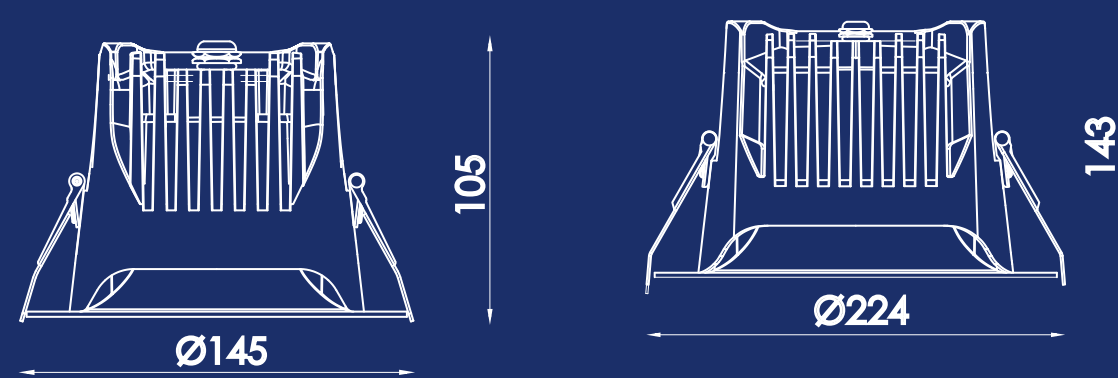

- Full IP65 Waterproof Rating
- Powerful Illumination
- Revolutionary Heat Sink Design
- Multi Anti-Glare Mechanism
- Versatile Design Options

FOR YOUR EXTRA NEED:

Selix A

The adjustable version allows you to direct and adjust the angle of the light beam, providing flexibility in illuminating specific areas or objects. Whether you rearrange furniture, modify room layouts, or change the purpose of a space, Selix A can be repositioned and readjusted accordingly, providing ongoing flexibility and optimization of your lighting design.

**Adjustable
Downlight**

**Surface-mounted
Downlight**

Selix C

Surface-mounted version is designed for easy installation on various surfaces. Also can be seamlessly integrated into existing or new construction projects. Their flush installation provides a clean and streamlined look, creating a cohesive and unobtrusive lighting design.

Selix

(Available with beam angle: 15°, 24°, 36°, 60°)

Selix

(Available with beam angle: 15°, 24°, 36°)

Selix S

(Available with beam angle: 15°, 24°, 36°, 75°)

Selix A

(Available with beam angle: 15°, 24°, 36°, 75°)