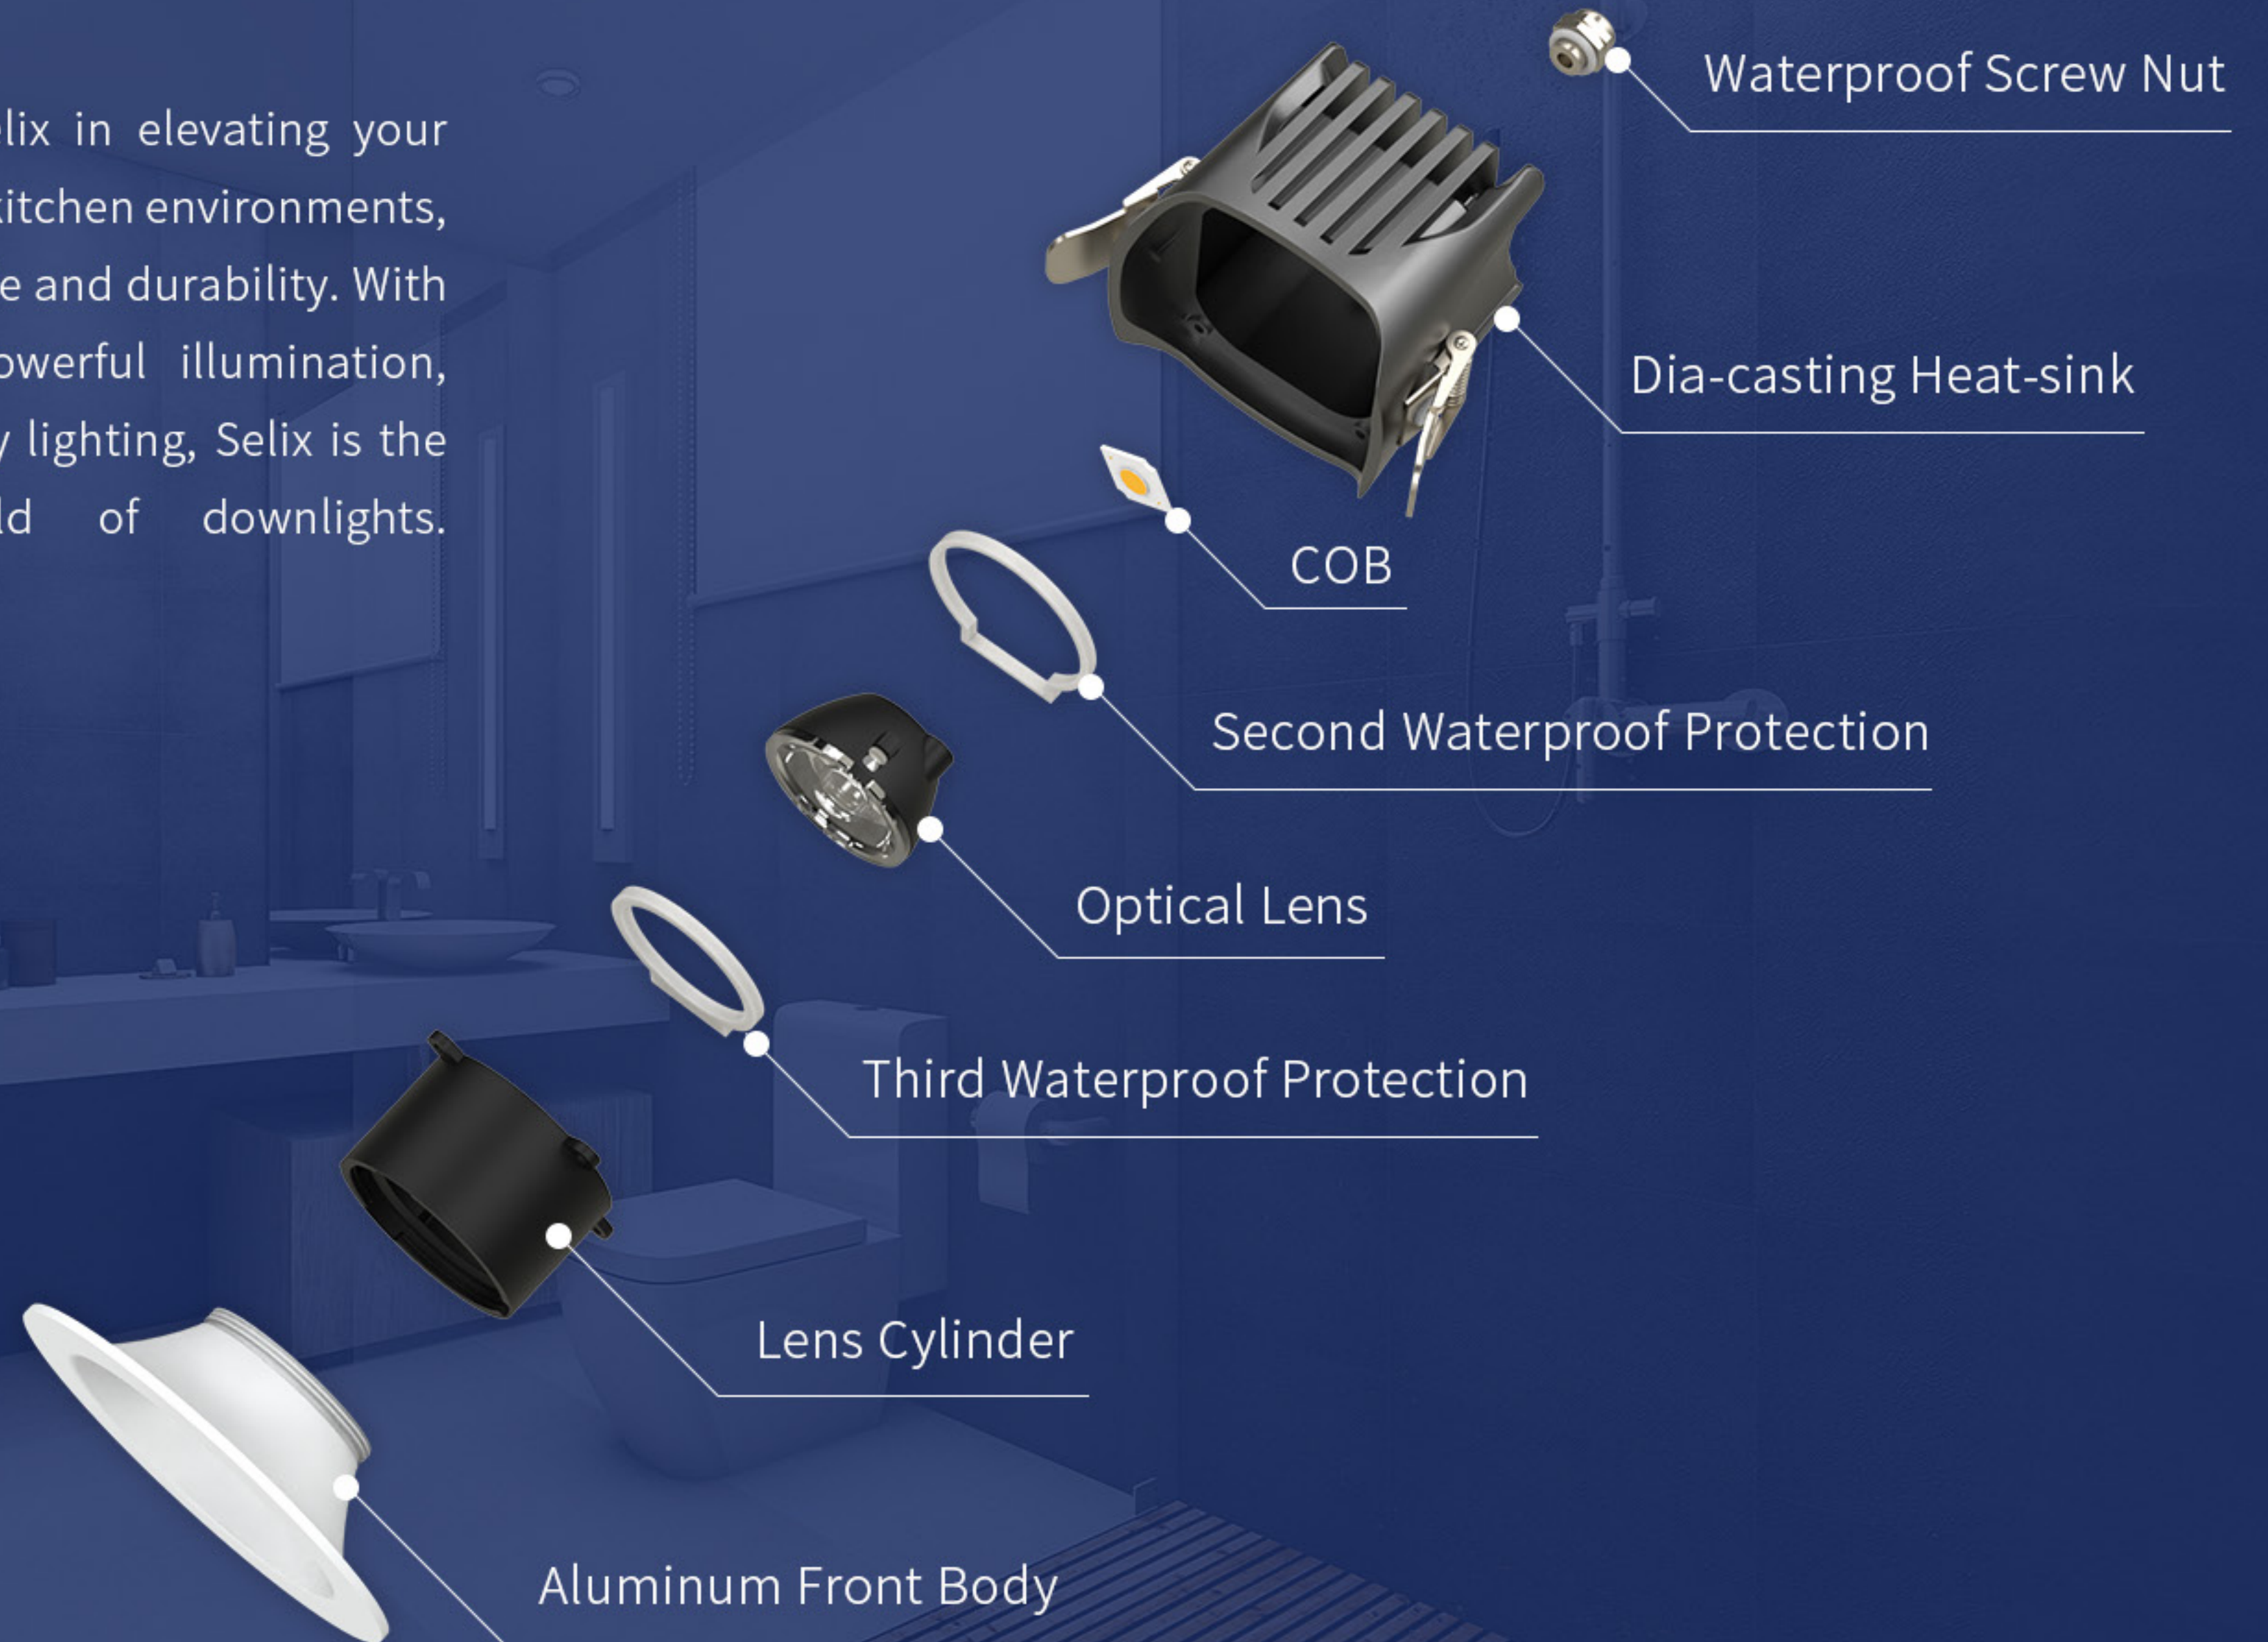

SELIX SERIES

Waterproof Downlight

WELIGHTING

Introducing Selix:

The Revolutionary Waterproof Downlight for Ultimate Versatility

We are thrilled to unveil our latest innovation in lighting solutions: Selix, the ultimate waterproof downlight from WELIGHTING. Designed to exceed your expectations, Selix is engineered to thrive in humid bathroom and kitchen environments, as well as outdoor settings. With its cutting-edge features and exceptional performance, Selix is set to transform your spaces like never before.

Selix

Selix S

Exploded-view Drawing

Experience the transformative power of Selix in elevating your living spaces, enhancing your bathroom and kitchen environments, and illuminating your outdoor areas with style and durability. With its exceptional waterproof capabilities, powerful illumination, innovative heat sink design, and eye-friendly lighting, Selix is the epitome of excellence in the world of downlights.

- Full IP65 Waterproof Rating
- Powerful Illumination
- Revolutionary Heat Sink Design
- Multi Anti-Glare Mechanism
- Versatile Design Options

FOR YOUR EXTRA NEED:

Selix A

The adjustable version allows you to direct and adjust the angle of the light beam, providing flexibility in illuminating specific areas or objects. Whether you rearrange furniture, modify room layouts, or change the purpose of a space, Selix A can be repositioned and readjusted accordingly, providing ongoing flexibility and optimization of your lighting design.

**Adjustable
Downlight**

**Surface-mounted
Downlight**

Selix C

Surface-mounted version is designed for easy installation on various surfaces. Also can be seamlessly integrated into existing or new construction projects. Their flush installation provides a clean and streamlined look, creating a cohesive and unobtrusive lighting design.