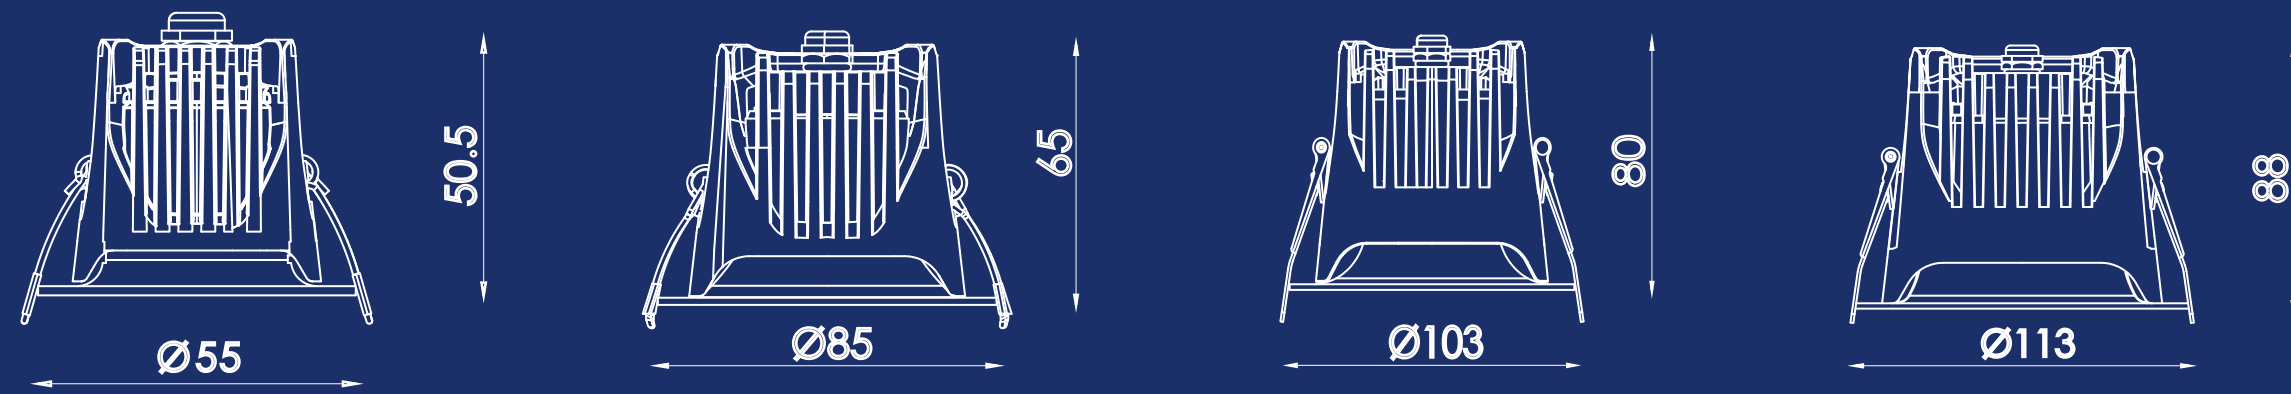

- Full IP65 Waterproof Rating
- Powerful Illumination
- Revolutionary Heat Sink Design
- Multi Anti-Glare Mechanism
- Versatile Design Options

FOR YOUR EXTRA NEED:

Selix A

The adjustable version allows you to direct and adjust the angle of the light beam, providing flexibility in illuminating specific areas or objects. Whether you rearrange furniture, modify room layouts, or change the purpose of a space, Selix A can be repositioned and readjusted accordingly, providing ongoing flexibility and optimization of your lighting design.

**Adjustable
Downlight**

**Surface-mounted
Downlight**

Selix C

Surface-mounted version is designed for easy installation on various surfaces. Also can be seamlessly integrated into existing or new construction projects. Their flush installation provides a clean and streamlined look, creating a cohesive and unobtrusive lighting design.

Selix

(Available with beam angle: 15°, 24°, 36°, 60°)

Selix

(Available with beam angle: 15°, 24°, 36°)

Selix S

(Available with beam angle: 15°, 24°, 36°, 75°)

Selix A

(Available with beam angle: 15°, 24°, 36°, 75°)