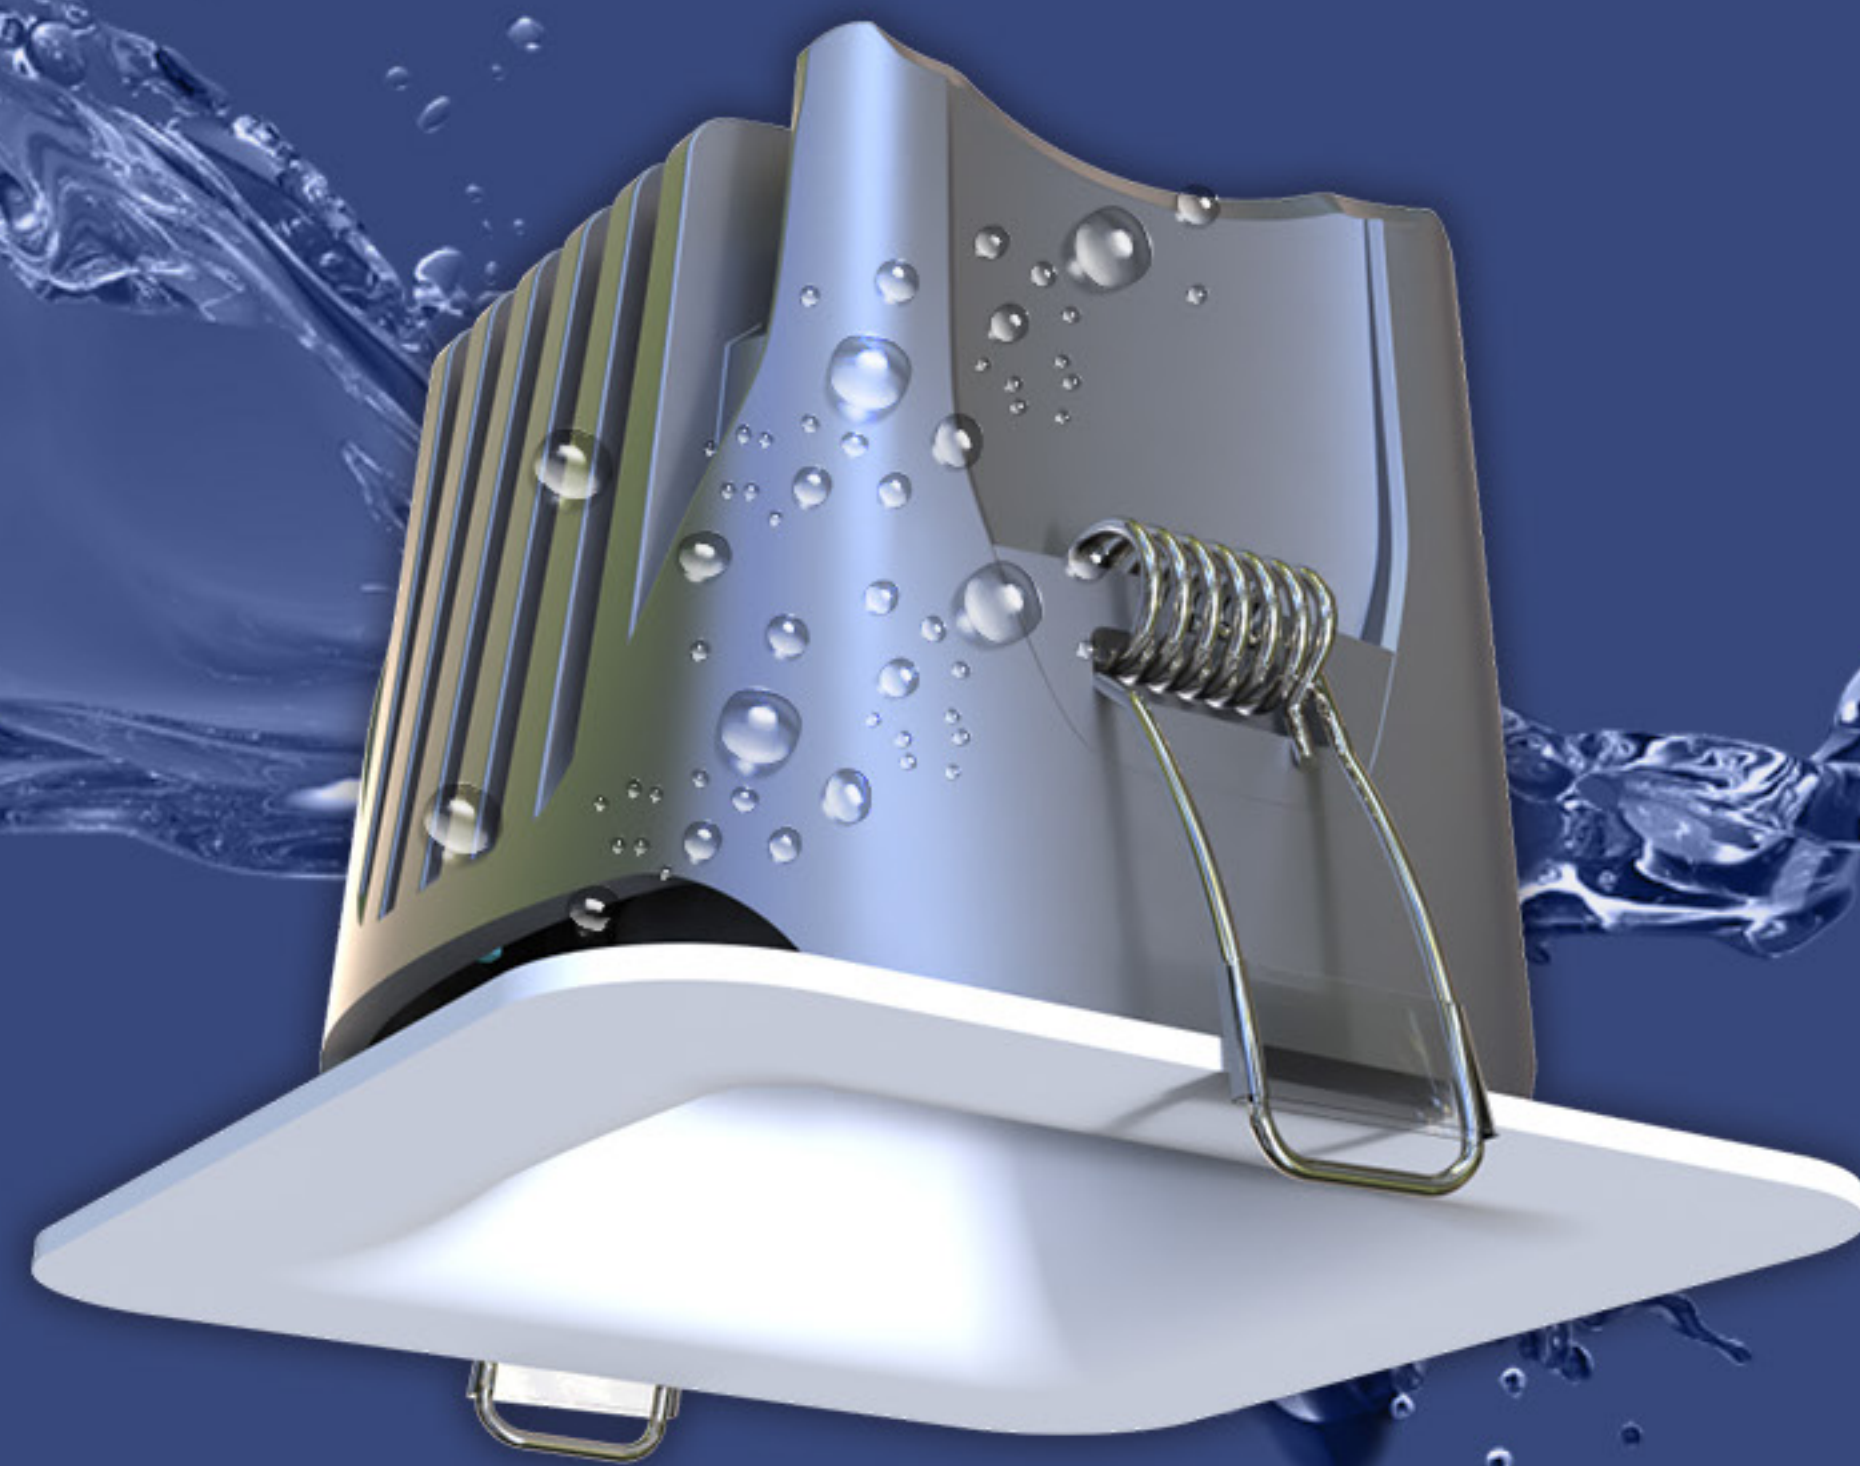

SELIX SERIES

Waterproof Downlight

WELIGHTING

Introducing Selix:

The Revolutionary Waterproof Downlight for Ultimate Versatility

We are thrilled to unveil our latest innovation in lighting solutions: Selix, the ultimate waterproof downlight from WELIGHTING. Designed to exceed your expectations, Selix is engineered to thrive in humid bathroom and kitchen environments, as well as outdoor settings. With its cutting-edge features and exceptional performance, Selix is set to transform your spaces like never before.

Selix

Selix S

Exploded-view Drawing

Experience the transformative power of Selix in elevating your living spaces, enhancing your bathroom and kitchen environments, and illuminating your outdoor areas with style and durability. With its exceptional waterproof capabilities, powerful illumination, innovative heat sink design, and eye-friendly lighting, Selix is the epitome of excellence in the world of downlights.

- Full IP65 Waterproof Rating
- Powerful Illumination
- Revolutionary Heat Sink Design
- Multi Anti-Glare Mechanism
- Versatile Design Options

FOR YOUR EXTRA NEED:

Selix A

The adjustable version allows you to direct and adjust the angle of the light beam, providing flexibility in illuminating specific areas or objects. Whether you rearrange furniture, modify room layouts, or change the purpose of a space, Selix A can be repositioned and readjusted accordingly, providing ongoing flexibility and optimization of your lighting design.

**Adjustable
Downlight**

**Surface-mounted
Downlight**

Selix C

Surface-mounted version is designed for easy installation on various surfaces. Also can be seamlessly integrated into existing or new construction projects. Their flush installation provides a clean and streamlined look, creating a cohesive and unobtrusive lighting design.