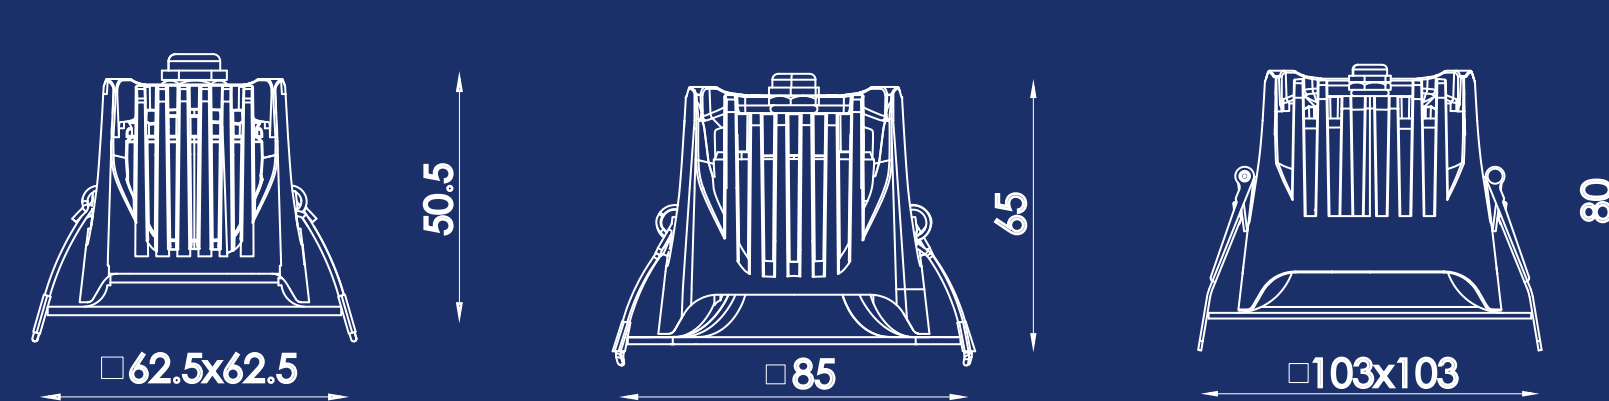

- Full IP65 Waterproof Rating
- Powerful Illumination
- Revolutionary Heat Sink Design
- Multi Anti-Glare Mechanism
- Versatile Design Options

FOR YOUR EXTRA NEED:

Selix A

The adjustable version allows you to direct and adjust the angle of the light beam, providing flexibility in illuminating specific areas or objects. Whether you rearrange furniture, modify room layouts, or change the purpose of a space, Selix A can be repositioned and readjusted accordingly, providing ongoing flexibility and optimization of your lighting design.

Selix

(Available with beam angle: 15°, 24°, 36°, 60°)

Selix

(Available with beam angle: 15°, 24°, 36°)

Selix S

(Available with beam angle: 15°, 24°, 36°, 75°)

Selix A

(Available with beam angle: 15°, 24°, 36°, 75°)

Selix C

(Available with beam angle: 15°, 24°, 36°, 75°)

www.welighting.com

WELIGHTING

+852 2359 9866

mail@welighting.com

Unit 01-07, 22/F, CEO Tower,
77 Wing Hong Street, Lai Chi Kok, Hong Kong

WELIGHTING