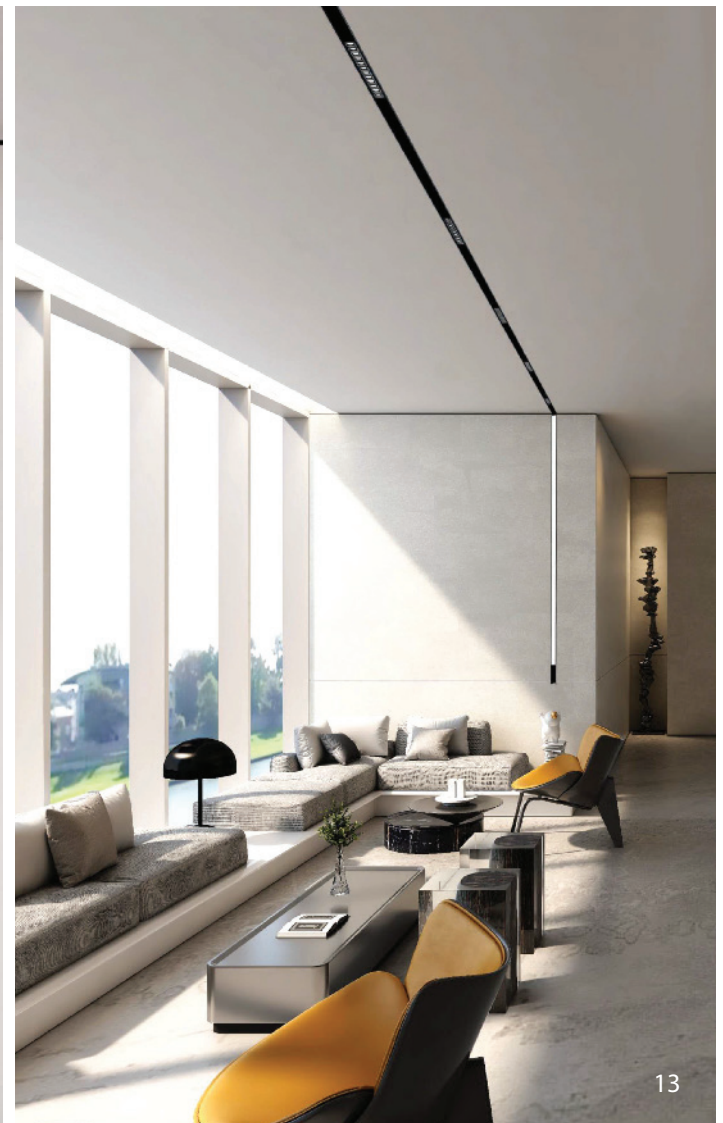

STRAC Magnetic Track Light System