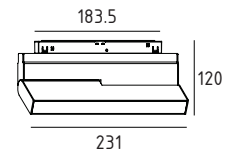

2835 SMD, 18W 500mA 2340lm, 48V driver integrated

Color Options

STRAC 48V Tracks

	Standard	Standard Pro	Deep	2-Way	2-Way Deep
					
					
Compatibility	<i>Extruded Magnetic Track for STRAC 48V system</i>				
Feature	Standard Module Position	Standard Module Position	Deep Module Position	Standard Module Position	Deep Module Position
Mounting Options	Surface-mounted/ Recessed/ Suspended	Suspended	Surface-mounted/ Recessed/ Suspended	Suspended	Suspended
Cover Plate	Regular	Regular	Flush	Regular	Flush
Dimming Signal	DALI-enabled / Tuya-enabled / 0~10V-enabled, with polar direction				
Upward Module	N/A	N/A	N/A	Enabled	Enabled
LED Strip Uplight	N/A	Enabled	Enabled	N/A	N/A