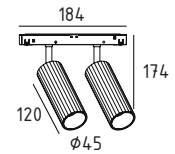

STRAC F45D

WE K41071 -

ANGLE	CRI	CCT	DIM	COLOR
7	90			

ANGLE	CCT	Dimming Options	COLOR
7 7°	2 7 2700K	N Non-dim	B B Black Body, Black Reflector
1 5 15°	3 0 3000K	D DALI	B G Black Body, Gold Reflector
2 3 23°	3 5 3500K	A 1-10V	W B White Body, Black Reflector
3 6 36°	4 0 4000K		W G White Body, Gold Reflector
6 0 60°			W W White Body, White Reflector

2 x COB 10.8W 300mA 1400lm, 48V driver integrated