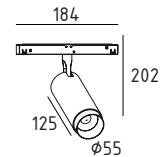

STRAC V55 Adjustable Beam

WE K41067 -

ANGLE	CRI	CCT	DIM	COLOR
-	-	-	-	-
-	-	-	-	-

- 90

ANGLE	CCT	Dimming Options	COLOR
S M 15-36°	2 7 2700K	N Non-dim	B B Black Body, Black Reflector
M W 36-60°	3 0 3000K	D DALI	B G Black Body, Gold Reflector
	3 5 3500K	A 1-10V	W B White Body, Black Reflector
	4 0 4000K		W G White Body, Gold Reflector
			W W White Body, White Reflector

COB 12.6W 350mA 1570lm, 48V driver integrated