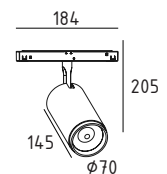

STRAC V70 Adjustable Beam

WE K41069 -

ANGLE	CRI	CCT	DIM	COLOR
-	-	-	-	-
-	-	-	-	-

- 90

ANGLE	CCT	Dimming Options	COLOR
S M 15-36°	2 7 2700K	N Non-dim	B B Black Body, Black Reflector
M W 36-60°	3 0 3000K	D DALI	B G Black Body, Gold Reflector
	3 5 3500K	A 1-10V	W B White Body, Black Reflector
	4 0 4000K		W G White Body, Gold Reflector
			W W White Body, White Reflector

COB 21.6W 350mA 3340lm, 48V driver integrated