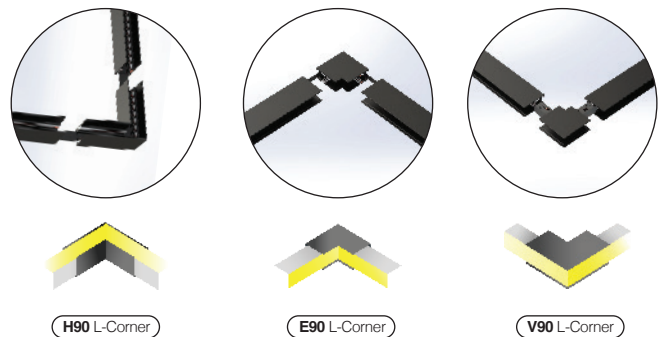

2835 SMD, 18W 500mA 2340lm, 48V driver integrated

Color Options

STRAC 48V Tracks

	Standard	Standard Pro	Deep	2-Way	2-Way Deep
					
					
Compatibility	<i>Extruded Magnetic Track for STRAC 48V system</i>				
Feature	Standard Module Position	Standard Module Position	Deep Module Position	Standard Module Position	Deep Module Position
Mounting Options	Surface-mounted/ Recessed/ Suspended	Suspended	Surface-mounted/ Recessed/ Suspended	Suspended	Suspended
Cover Plate	Regular	Regular	Flush	Regular	Flush
Dimming Signal	DALI-enabled / Tuya-enabled / 0~10V-enabled, with polar direction				
Upward Module	N/A	N/A	N/A	Enabled	Enabled
LED Strip Uplight	N/A	Enabled	Enabled	N/A	N/A

- ① Recessed - DeepTrack
- ② Surface-mounted - DeepTrack
- ③ Surface-mounted - StandardTrack
- ④ Suspended - 2-WayTrack
- ⑤ Suspended - 2-Way DeepTrack

STRAC Accessories

		Compatible Tracks					
		Standard	Standard Pro	Deep	2-Way	2-Way Deep	
							
48V Track		1 meter	WE JB91S - 1000 - 	WE JB91SP - 1000 - 	WE JB91D - 1000 - 	WE JB91W - 1000 - 	WE JB91WD - 1000 - 
	2 meter	WE JB91S - 2000 - 	WE JB91SP - 2000 - 	WE JB91D - 2000 - 	WE JB91W - 2000 - 	WE JB91WD - 2000 - 	
			 Black Track Body			 White Track Body	
End Cap		WE JB91113	WE JB91119	WE JB91125	WE JB91131	WE JB91135	
	 H90	WE JB91114	WE JB91120	WE JB91126	WE JB91132	WE JB91136	
	 E90	WE JB91115	WE JB91121	WE JB91127	N/A	N/A	
	 V90	WE JB91116	WE JB91122	WE JB91128	N/A	N/A	
Connector	 Flexible Connector				WE JB91139		
	 I Connector				WE JB91140		
Live End					WE JB91141		
Cover Plate		WE JB91143 Regular	WE JB91143 Regular	WE JB91142 Flush	WE JB91143 Regular	WE JB91146 Flush	
Suspension Wire (2pcs)					WE JB91144		