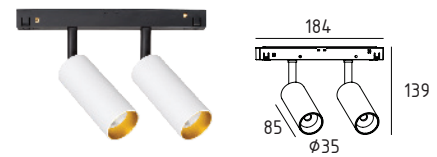

STRAC 35D

WE K41063 - [ANGLE] - 90 [CRI] [CCT] - [DIM] - [COLOR]

ANGLE		CCT		Dimming Options		COLOR	
1	5	2	7	N	Non-dim	B	B
2	3	3	0	D	DALI	B	G
3	6	3	5			W	B
6	0	4	0			W	G
						W	W

2 x COB 7.2W 200mA 830lm, 48V driver integrated