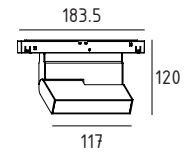

WE K41075 - 90

CCT	Dimming Options	COLOR
3 0 3000K	N Non-dim	B Black
4 0 4000K	D DALI	W White
6 0 6000K	B 1-10V	

2835 SMD, 9W 250mA 1170lm, 48V driver integrated