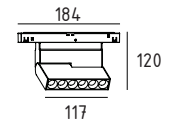

WE K41074 -

ANGLE	CRI	CCT	DIM	COLOR
-	-	-	-	-
-	-	90	-	-

ANGLE	CCT	Dimming Options	COLOR
1 0 10°	2 7 2700K	N Non-dim	B Black
1 5 15°	3 0 3000K	D DALI	W White
3 0 30°	3 5 3500K	B 1-10V	
3 6 36°	4 0 4000K		

6 x 6 x High power LED 1.5W 500mA 155lm, 48V driver integrated