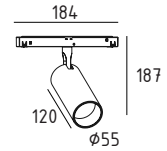

STRAC 55

WE K41066 -

ANGLE	CRI	CCT	DIM	COLOR
-	-	-	-	-
-	-	-	-	-

- 90

ANGLE	CCT	Dimming Options	COLOR
1 5 15°	2 7 2700K	N Non-dim	B B Black Body, Black Reflector
2 3 23°	3 0 3000K	D DALI	B G Black Body, Gold Reflector
3 6 36°	3 5 3500K	A 1-10V	W B White Body, Black Reflector
6 0 60°	4 0 4000K		W G White Body, Gold Reflector
			W W White Body, White Reflector

COB 12.6W 350mA 1570lm, 48V driver integrated