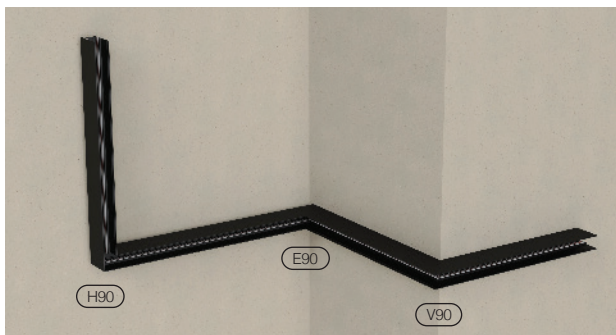

2835 SMD, 18W 500mA 2340lm, 48V driver integrated

Color Options

STRAC 48V Tracks

	Standard	Standard Pro	Deep	2-Way	2-Way Deep
					
					
Compatibility	<i>Extruded Magnetic Track for STRAC 48V system</i>				
Feature	Standard Module Position	Standard Module Position	Deep Module Position	Standard Module Position	Deep Module Position
Mounting Options	Surface-mounted/ Recessed/ Suspended	Suspended	Surface-mounted/ Recessed/ Suspended	Suspended	Suspended
Cover Plate	Regular	Regular	Flush	Regular	Flush
Dimming Signal	DALI-enabled / Tuya-enabled / 0~10V-enabled, with polar direction				
Upward Module	N/A	N/A	N/A	Enabled	Enabled
LED Strip Uplight	N/A	Enabled	Enabled	N/A	N/A

- ① Recessed - DeepTrack
- ② Surface-mounted - DeepTrack
- ③ Surface-mounted - StandardTrack
- ④ Suspended - 2-WayTrack
- ⑤ Suspended - 2-Way DeepTrack

STRAC Accessories

		Compatible Tracks					
		Standard	Standard Pro	Deep	2-Way	2-Way Deep	
							
48V Track		1 meter	WE JB91S - 1000 - 	WE JB91SP - 1000 - 	WE JB91D - 1000 - 	WE JB91W - 1000 - 	WE JB91WD - 1000 - 
	2 meter	WE JB91S - 2000 - 	WE JB91SP - 2000 - 	WE JB91D - 2000 - 	WE JB91W - 2000 - 	WE JB91WD - 2000 - 	
			 Black Track Body			 White Track Body	
End Cap		WE JB91113	WE JB91119	WE JB91125	WE JB91131	WE JB91135	
	 H90	WE JB91114	WE JB91120	WE JB91126	WE JB91132	WE JB91136	
	 E90	WE JB91115	WE JB91121	WE JB91127	N/A	N/A	
	 V90	WE JB91116	WE JB91122	WE JB91128	N/A	N/A	
Connector	 Flexible Connector				WE JB91139		
	 I Connector				WE JB91140		
Live End					WE JB91141		
Cover Plate		WE JB91143 Regular	WE JB91143 Regular	WE JB91142 Flush	WE JB91143 Regular	WE JB91146 Flush	
Suspension Wire (2pcs)					WE JB91144		