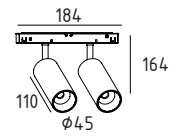

STRAC 45D

WE K41065 - [ANGLE] - 90 [CCT] - [DIM] - [COLOR]

ANGLE		CCT		Dimming Options		COLOR	
7	7°	2	2700K	N	Non-dim	B	B
1	15°	3	3000K	D	DALI	B	G
2	23°	3	3500K	A	1-10V	W	B
3	36°	4	4000K			W	G
6	60°					W	W

2 x COB 10.8W 300mA 1400lm, 48V driver integrated