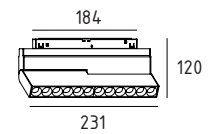

WE K41076 -

ANGLE	CRI	CCT	DIM	COLOR
-	-	-	-	-
-	-	90	-	-

ANGLE	CCT	Dimming Options	COLOR
1 0 10°	2 7 2700K	N Non-dim	B Black
1 5 15°	3 0 3000K	D DALI	W White
3 0 30°	3 5 3500K	B 1-10V	
3 6 36°	4 0 4000K		

12 x High power LED 1.5W 500mA 155lm, 48V driver integrated