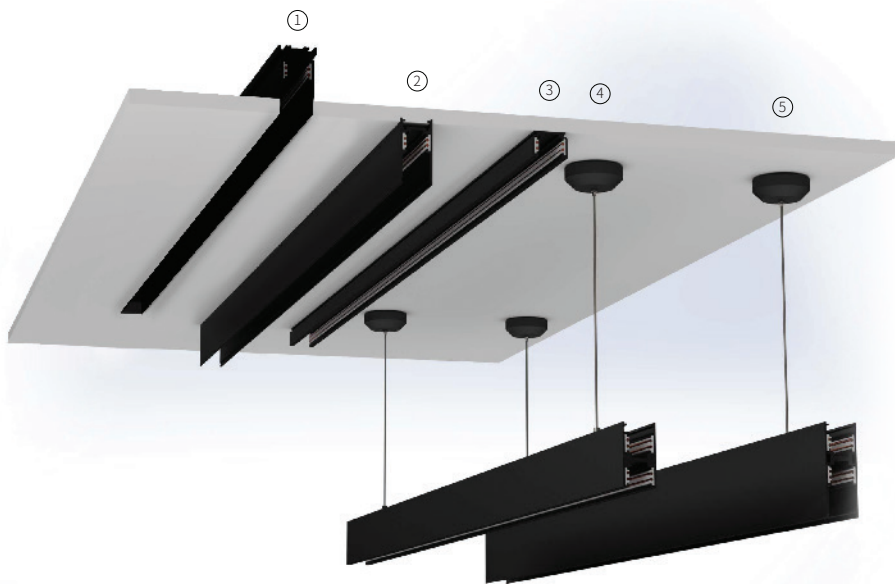

2835 SMD, 18W 500mA 2340lm, 48V driver integrated

Color Options

STRAC 48V Tracks

	Standard	Standard Pro	Deep	2-Way	2-Way Deep
					
					
Compatibility	<i>Extruded Magnetic Track for STRAC 48V system</i>				
Feature	Standard Module Position	Standard Module Position	Deep Module Position	Standard Module Position	Deep Module Position
Mounting Options	Surface-mounted/ Recessed/ Suspended	Suspended	Surface-mounted/ Recessed/ Suspended	Suspended	Suspended
Cover Plate	Regular	Regular	Flush	Regular	Flush
Dimming Signal	DALI-enabled / Tuya-enabled / 0~10V-enabled, with polar direction				
Upward Module	N/A	N/A	N/A	Enabled	Enabled
LED Strip Uplight	N/A	Enabled	Enabled	N/A	N/A

- ① Recessed - DeepTrack
- ② Surface-mounted - DeepTrack
- ③ Surface-mounted - StandardTrack
- ④ Suspended - 2-WayTrack
- ⑤ Suspended - 2-Way DeepTrack

STRAC Accessories

		Compatible Tracks					
		Standard	Standard Pro	Deep	2-Way	2-Way Deep	
							
48V Track		1 meter	WE JB91S - 1000 - 	WE JB91SP - 1000 - 	WE JB91D - 1000 - 	WE JB91W - 1000 - 	WE JB91WD - 1000 - 
	2 meter	WE JB91S - 2000 - 	WE JB91SP - 2000 - 	WE JB91D - 2000 - 	WE JB91W - 2000 - 	WE JB91WD - 2000 - 	
			 Black Track Body			 White Track Body	
End Cap		WE JB91113	WE JB91119	WE JB91125	WE JB91131	WE JB91135	
	 H90	WE JB91114	WE JB91120	WE JB91126	WE JB91132	WE JB91136	
	 E90	WE JB91115	WE JB91121	WE JB91127	N/A	N/A	
	 V90	WE JB91116	WE JB91122	WE JB91128	N/A	N/A	
Connector	 Flexible Connector				WE JB91139		
	 I Connector				WE JB91140		
Live End					WE JB91141		
Cover Plate		WE JB91143 Regular	WE JB91143 Regular	WE JB91142 Flush	WE JB91143 Regular	WE JB91146 Flush	
Suspension Wire (2pcs)					WE JB91144		