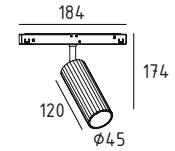

STRAC F45

WE K41070 -

ANGLE	CRI	CCT	DIM	COLOR
7	90			

ANGLE	CCT	Dimming Options	COLOR
7 7°	2 7 2700K	N Non-dim	B B Black Body, Black Reflector
1 5 15°	3 0 3000K	D DALI	B G Black Body, Gold Reflector
2 3 23°	3 5 3500K	A 1-10V	W B White Body, Black Reflector
3 6 36°	4 0 4000K		W G White Body, Gold Reflector
6 0 60°			W W White Body, White Reflector

COB 10.8W 300mA 1400lm, 48V driver integrated