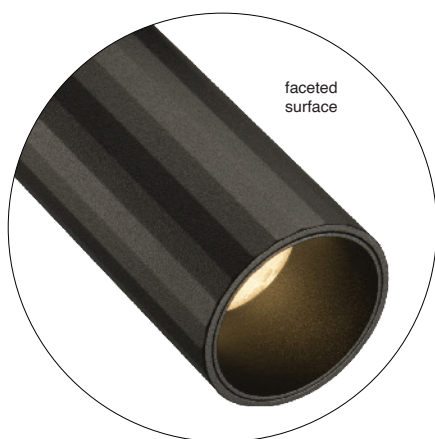

STRAC F45D

WE K41071 -

ANGLE	CRI	CCT	DIM	COLOR
7	90			

ANGLE	CCT	Dimming Options	COLOR
7 7°	2 7 2700K	N Non-dim	B B Black Body, Black Reflector
1 5 15°	3 0 3000K	D DALI	B G Black Body, Gold Reflector
2 3 23°	3 5 3500K	A 1-10V	W B White Body, Black Reflector
3 6 36°	4 0 4000K		W G White Body, Gold Reflector
6 0 60°			W W White Body, White Reflector

2 x COB 10.8W 300mA 1400lm, 48V driver integrated