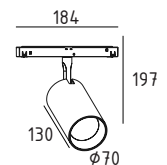

STRAC 70

WE K41068 -

ANGLE	CRI	CCT	DIM	COLOR
-	-	-	-	-
-	-	-	-	-

- 90

ANGLE	CCT	Dimming Options	COLOR
1 5 15°	2 7 2700K	N Non-dim	B B Black Body, Black Reflector
2 3 23°	3 0 3000K	D DALI	B G Black Body, Gold Reflector
3 6 36°	3 5 3500K	A 1-10V	W B White Body, Black Reflector
6 0 60°	4 0 4000K		W G White Body, Gold Reflector
			W W White Body, White Reflector

COB 21.6W 350mA 3340lm, 48V driver integrated