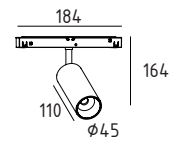

STRAC 45

WE K41064 - [ANGLE] - 90 [CCT] - [DIM] - [COLOR]

ANGLE		CCT		Dimming Options		COLOR	
7	7°	2	2700K	N	Non-dim	B	B
1	15°	3	3000K	D	DALI	B	G
2	23°	3	3500K	A	1-10V	W	B
3	36°	4	4000K			W	G
6	60°					W	W

COB 10.8W 300mA 1400lm, 48V driver integrated