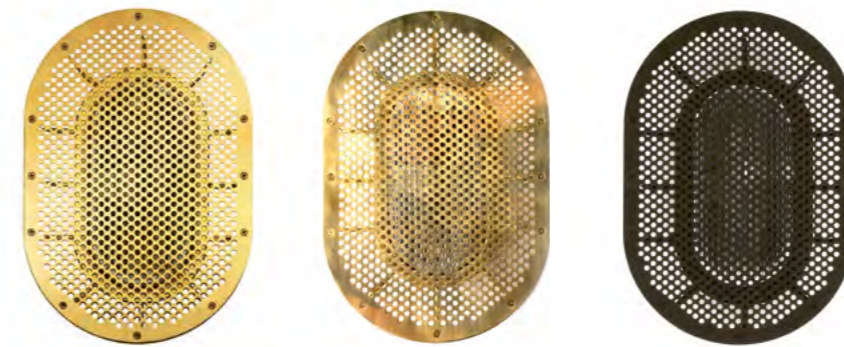

NIGHT RIDER

POWERFUL LIGHT EXPERIENCE

This bold and beautiful lamp will add character to any wall outside – or inside. The rough look in the yet classical material is the perfect combination.

The design will add a powerful light experience to the surroundings. The Night Rider lamp has deserved its cool name. The Night Rider is available in polished brass, raw brass and in black.

IP 54 Approved.