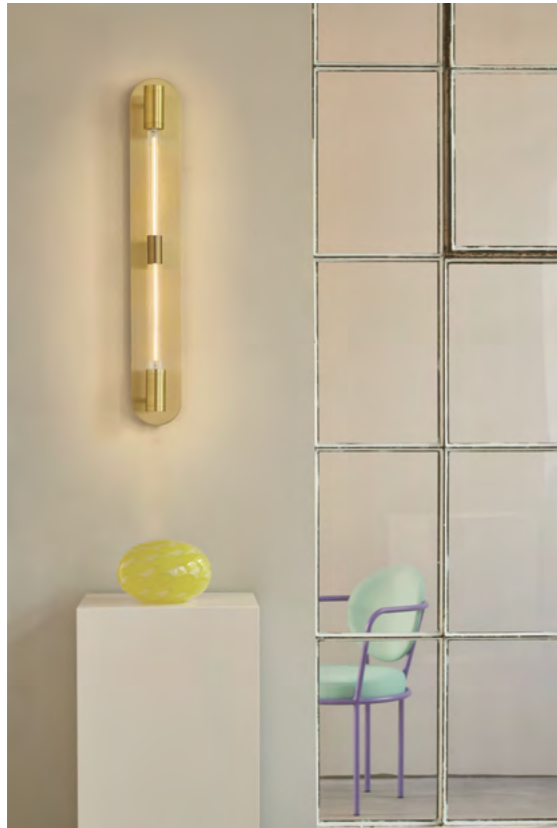

LIBERTY

SIMPLE FUNCTIONALISM

The design of the Liberty lamp series is inspired by the idea of creating a modern lamp series with a clean cut lines and sharp profiles that match the Danish modern design tradition for the industrial combined with simplicity and functionalism. The lamp base is designed in simple lines, where the light source itself defines the design.

The Liberty lamp collection is available in brushed brass and in black powder coated metal and in 5 different designs within the Liberty series.