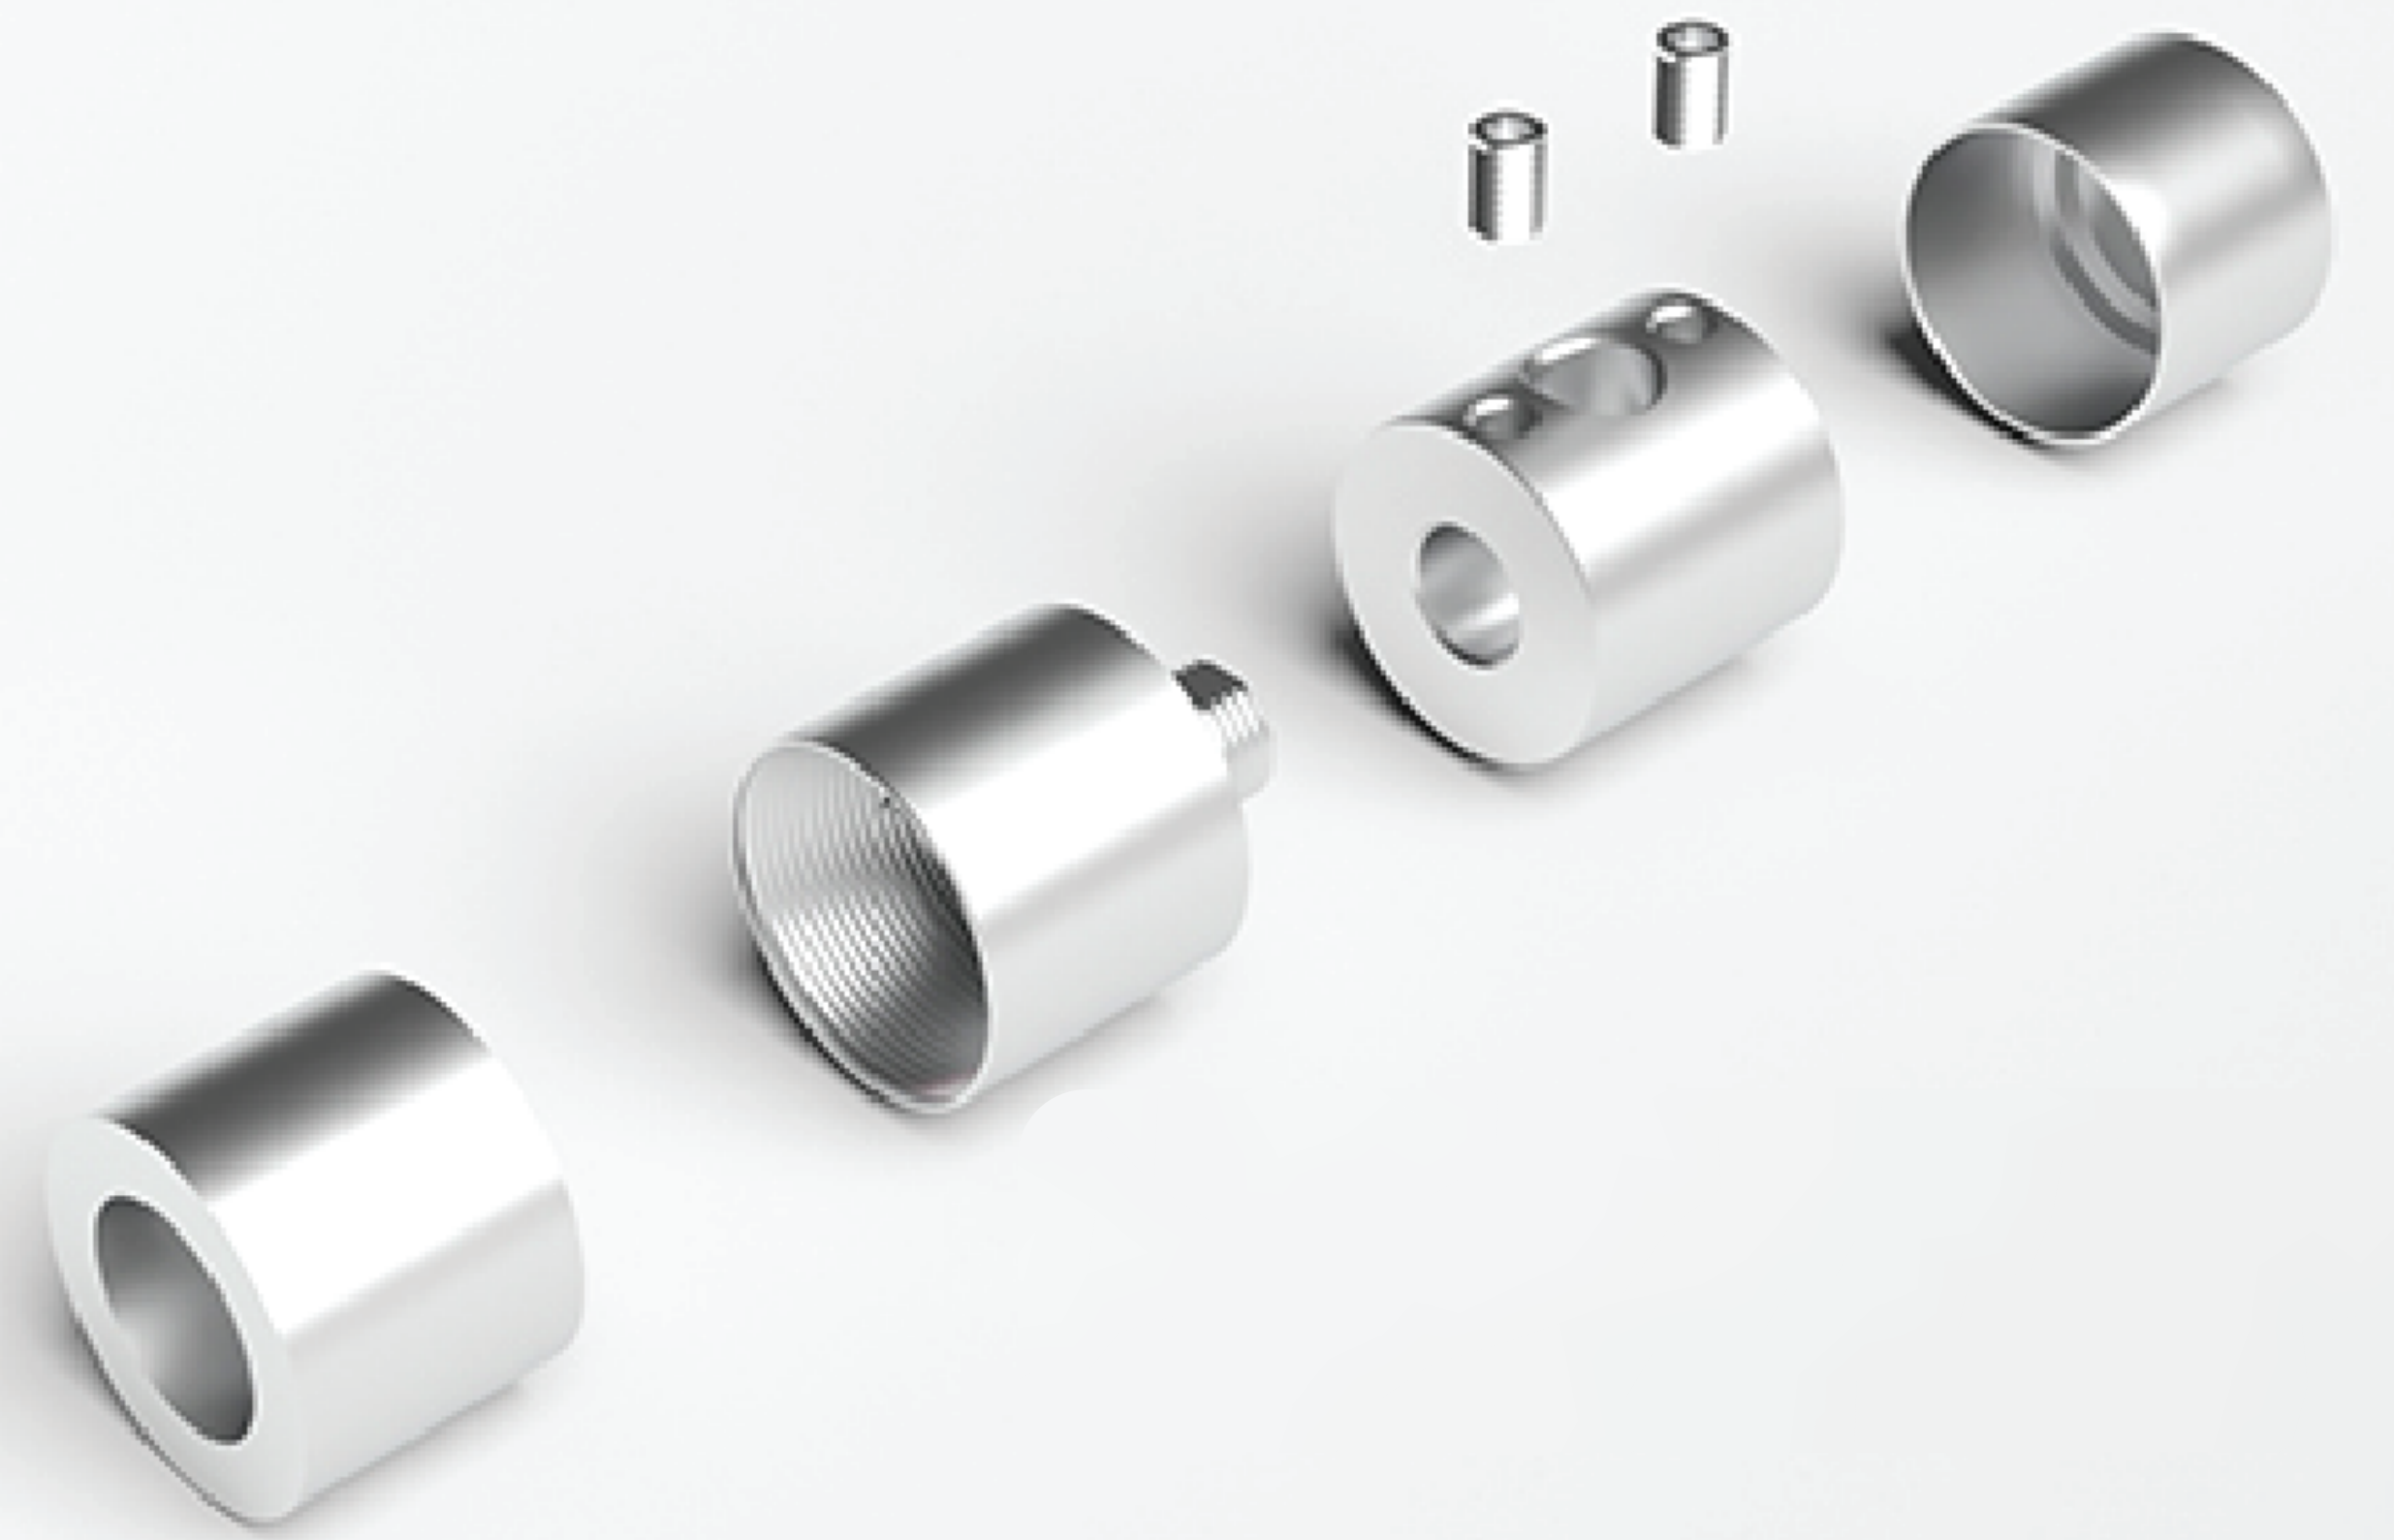

Flexi-Glow 360

Free-bending Light Tube with 360° light emitting surface

WELIGHTING
SHINE IN A BRIGHTER WAY

Casual Cutting

no dark zone

Non-soldering

Terminal End Cap

SILICA GEL
Environmental protection

YELLOWING RESISTANCE
Easy to clean and dustproof

360° CIRCULAR
distributes light evenly with
minimum glare

CASUAL BEND
You can change it to any direction

ACCESSORY
Joint box-01

WELIGHTING

Unit 01-07, 22/F, CEO Tower, 77 Wing Hong Street, Lai Chi Kok, Hong Kong
T +852 2359 9866 / F +852 2359 9848 / E mail@welighting.com / W www.welighting.com