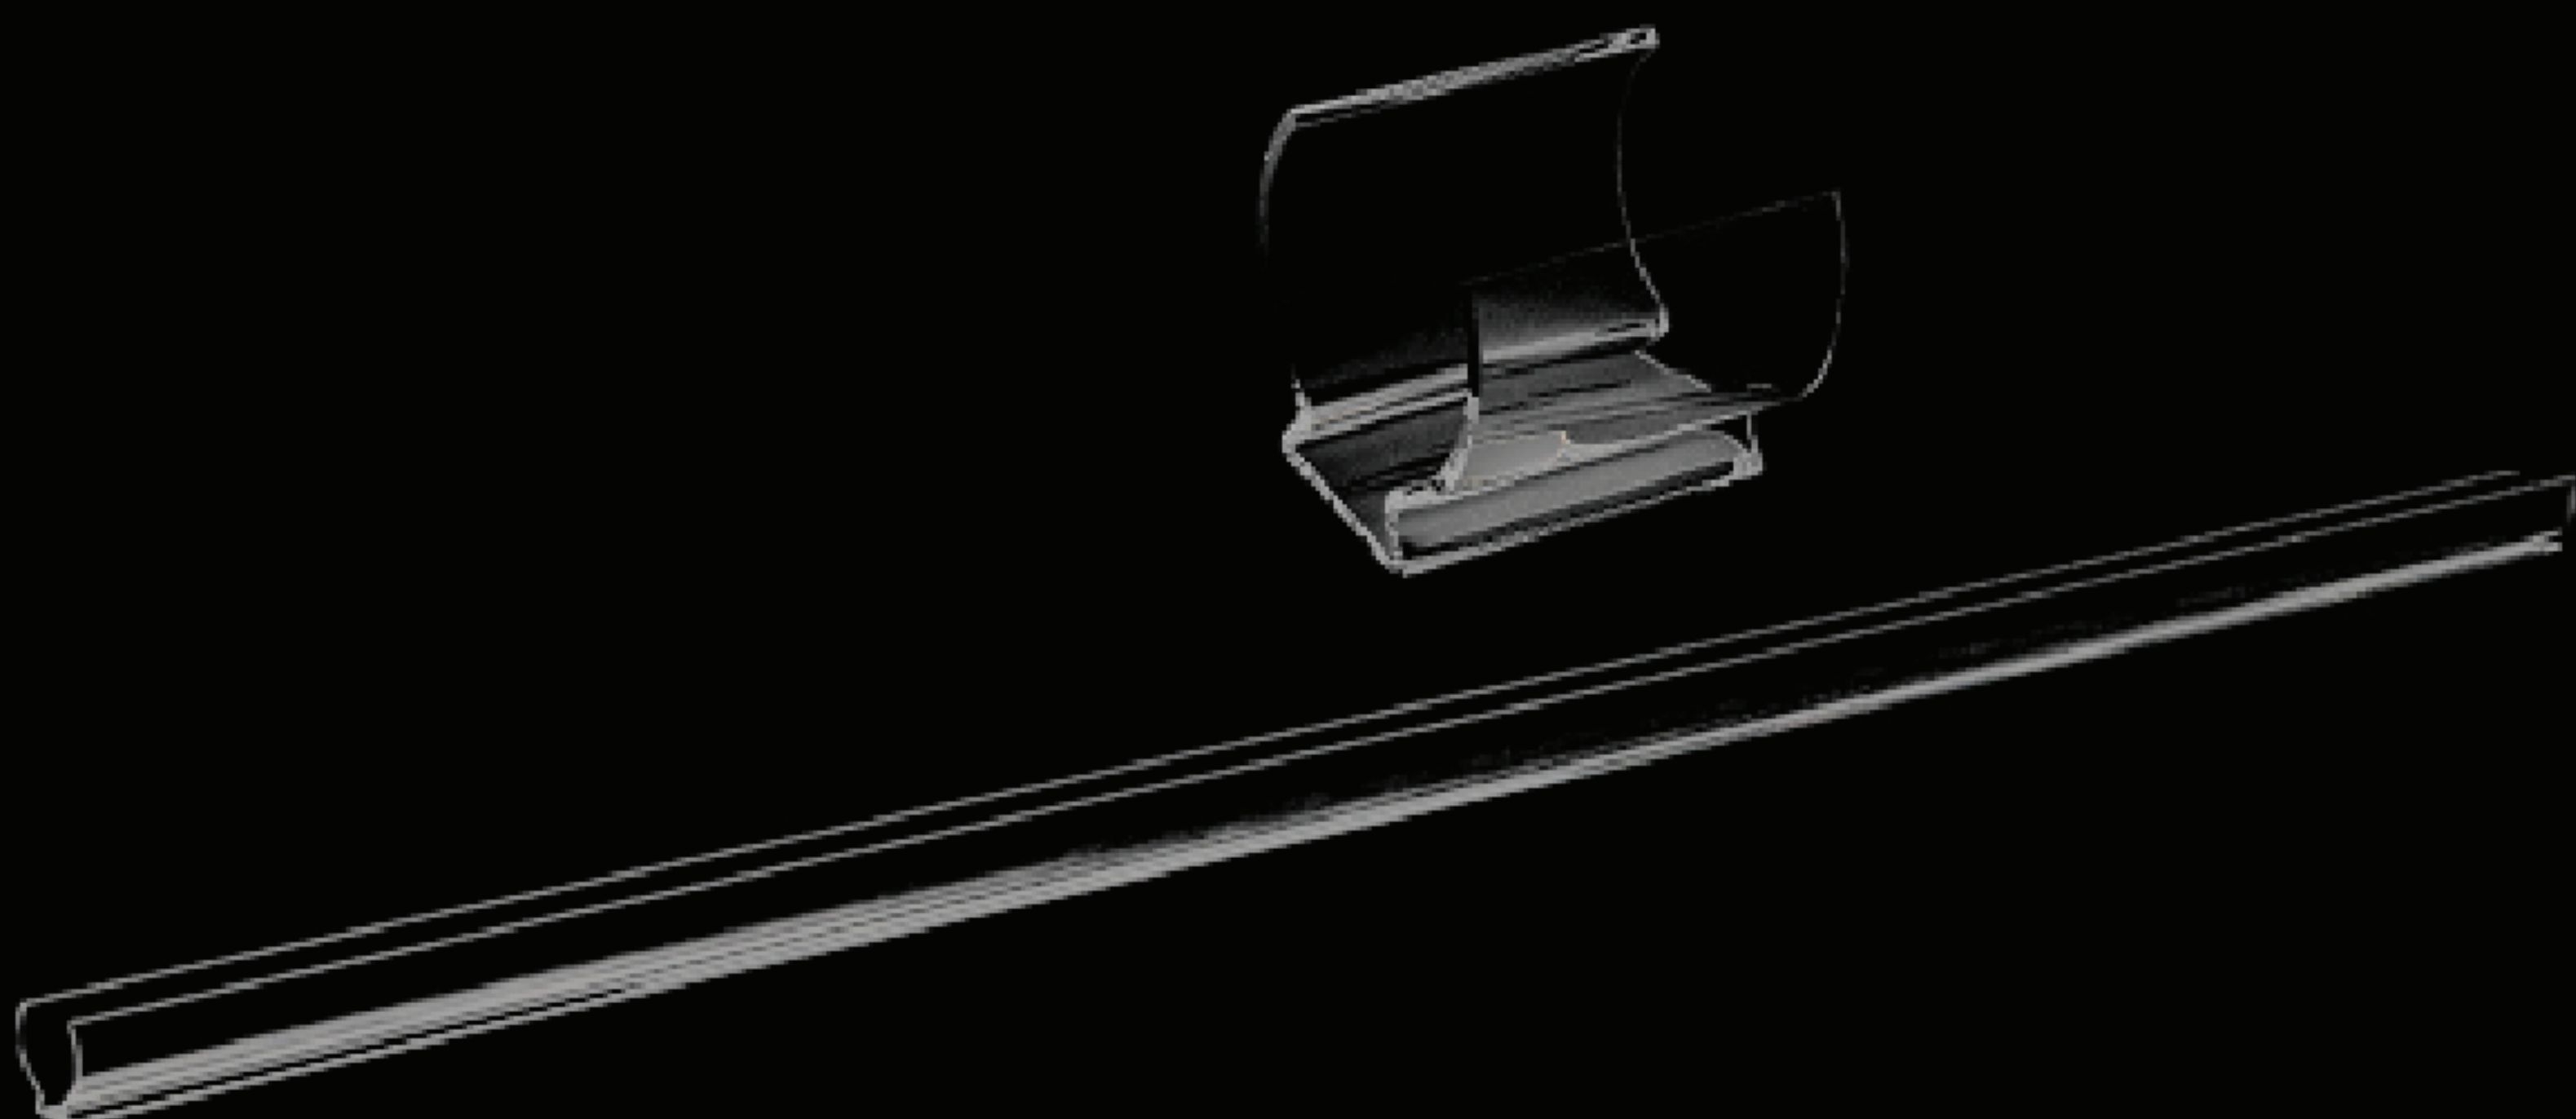

Flexi-Glow 360

Free-bending Light Tube with 360° light emitting surface

WELIGHTING
SHINE IN A BRIGHTER WAY

Casual Cutting

no dark zone

Non-soldering

Terminal End Cap

SILICA GEL
Environmental protection

YELLOWING RESISTANCE
Easy to clean and dustproof

360° CIRCULAR
distributes light evenly with
minimum glare

CASUAL BEND
You can change it to any direction

ACCESSORY
Joint box-01

WELIGHTING

Unit 01-07, 22/F, CEO Tower, 77 Wing Hong Street, Lai Chi Kok, Hong Kong
T +852 2359 9866 / F +852 2359 9848 / E mail@welighting.com / W www.welighting.com