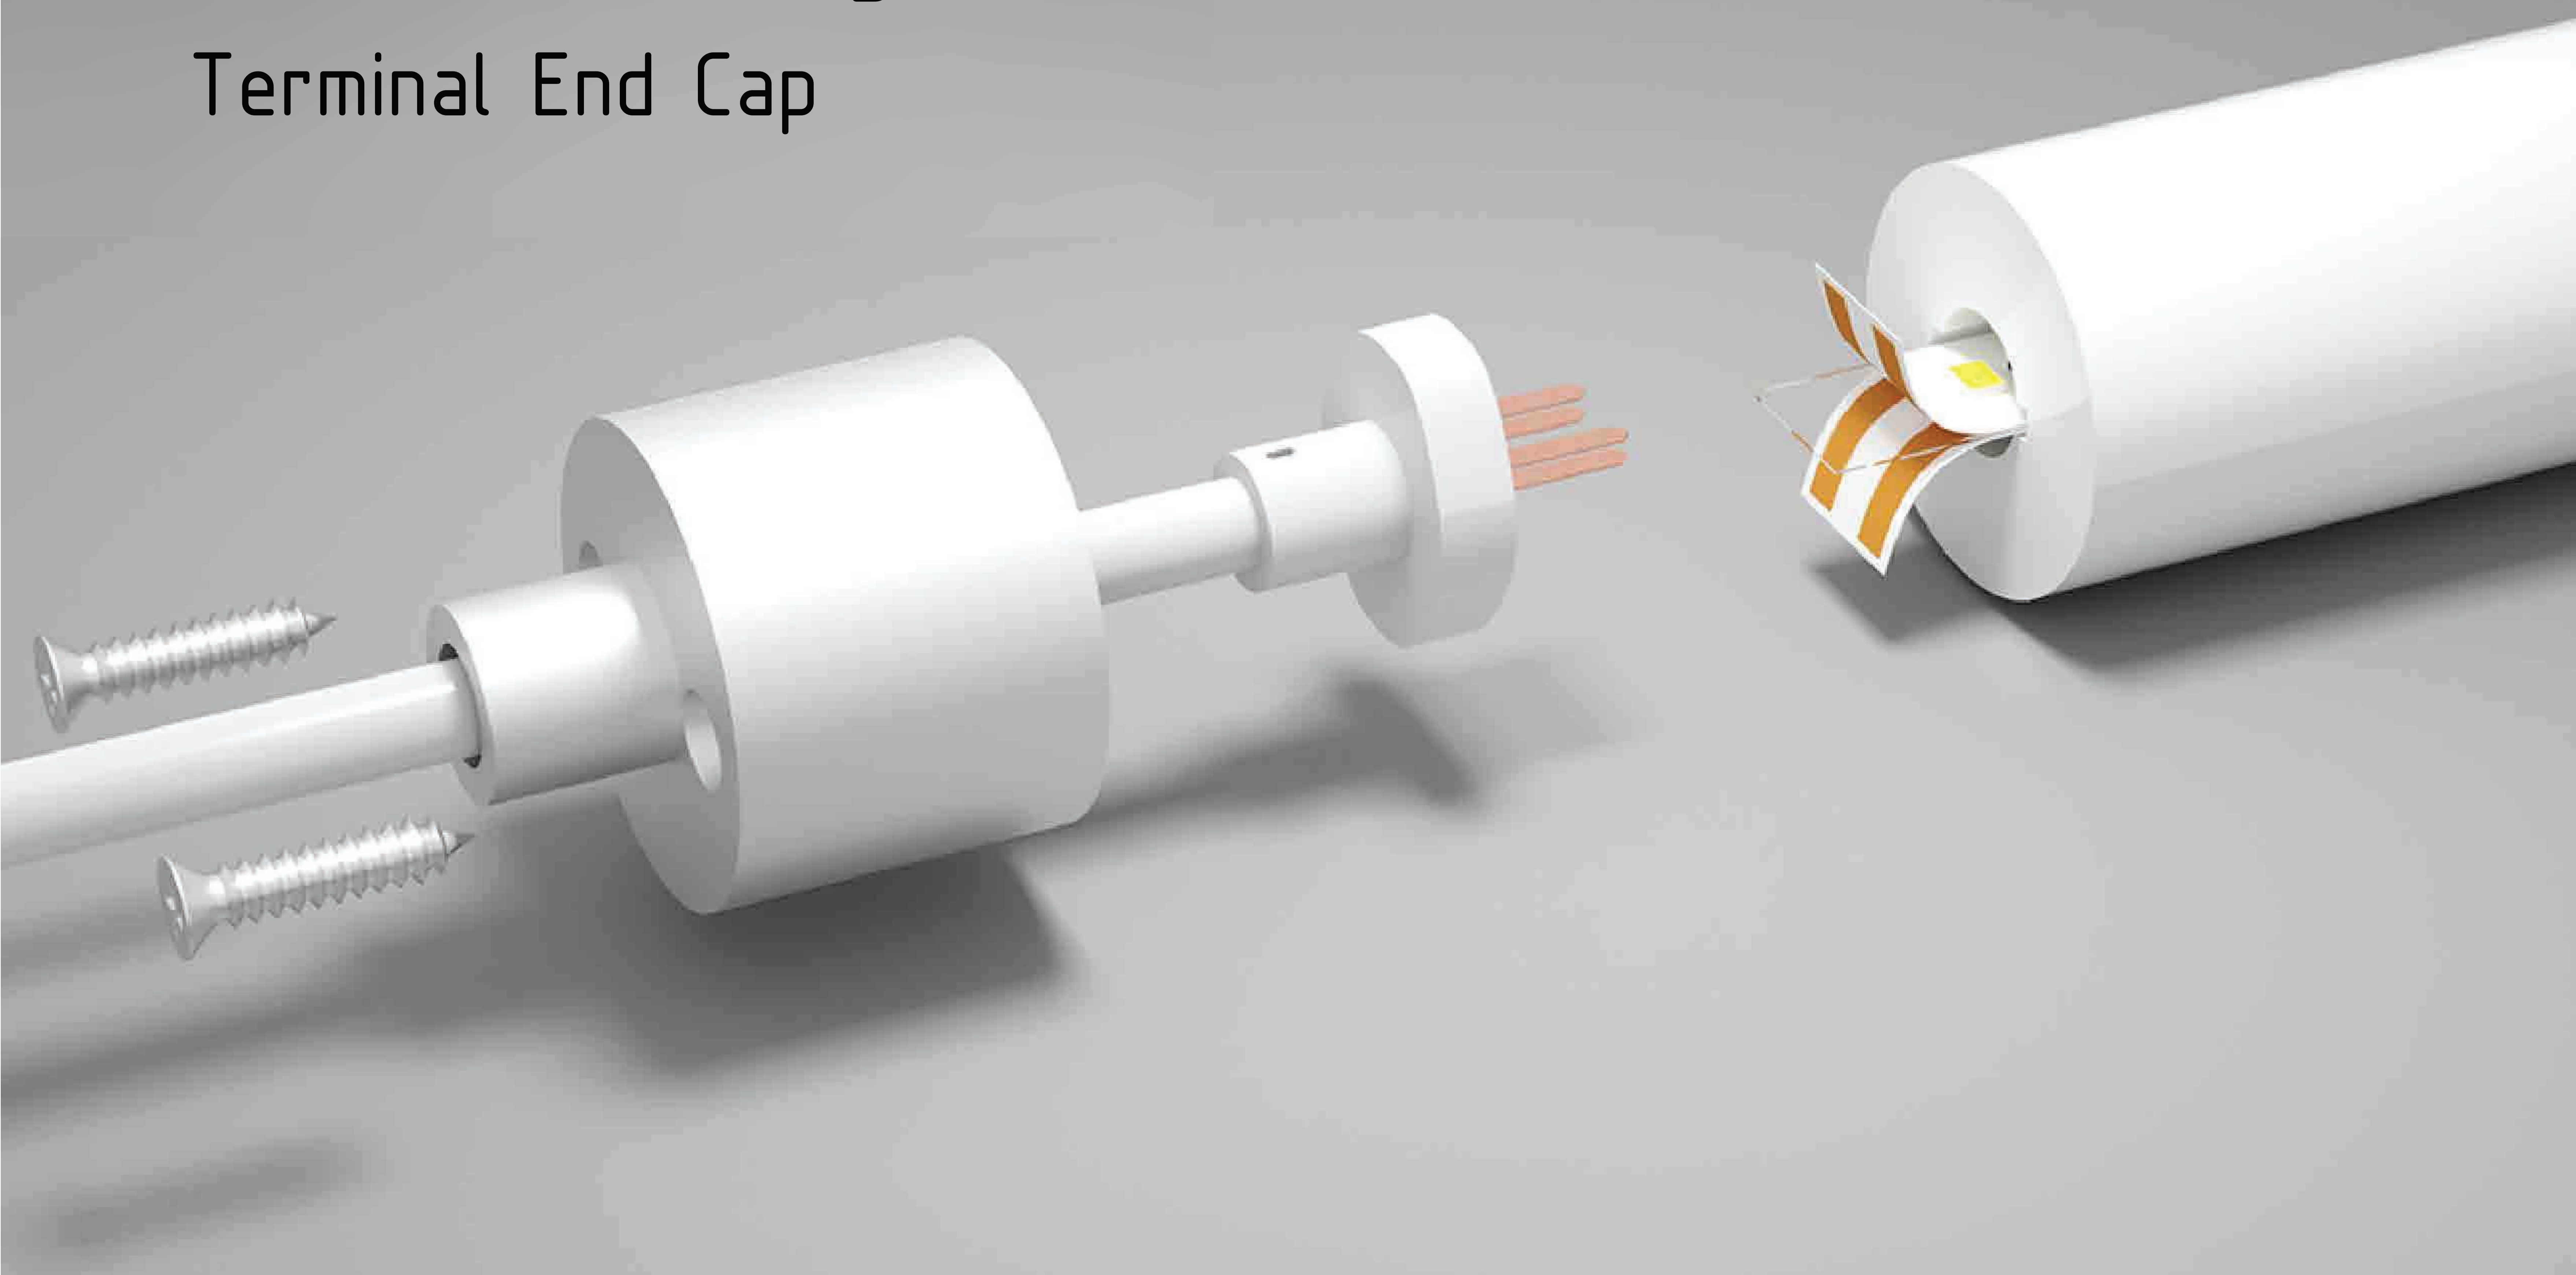

Flexi-Glow 360

Free-bending Light Tube with 360° light emitting surface

WELIGHTING
SHINE IN A BRIGHTER WAY

Casual Cutting

no dark zone

Non-soldering

Terminal End Cap

SILICA GEL
Environmental protection

YELLOWING RESISTANCE
Easy to clean and dustproof

360° CIRCULAR
distributes light evenly with
minimum glare

CASUAL BEND
You can change it to any direction

ACCESSORY
Joint box-01

WELIGHTING

Unit 01-07, 22/F, CEO Tower, 77 Wing Hong Street, Lai Chi Kok, Hong Kong
T +852 2359 9866 / F +852 2359 9848 / E mail@welighting.com / W www.welighting.com