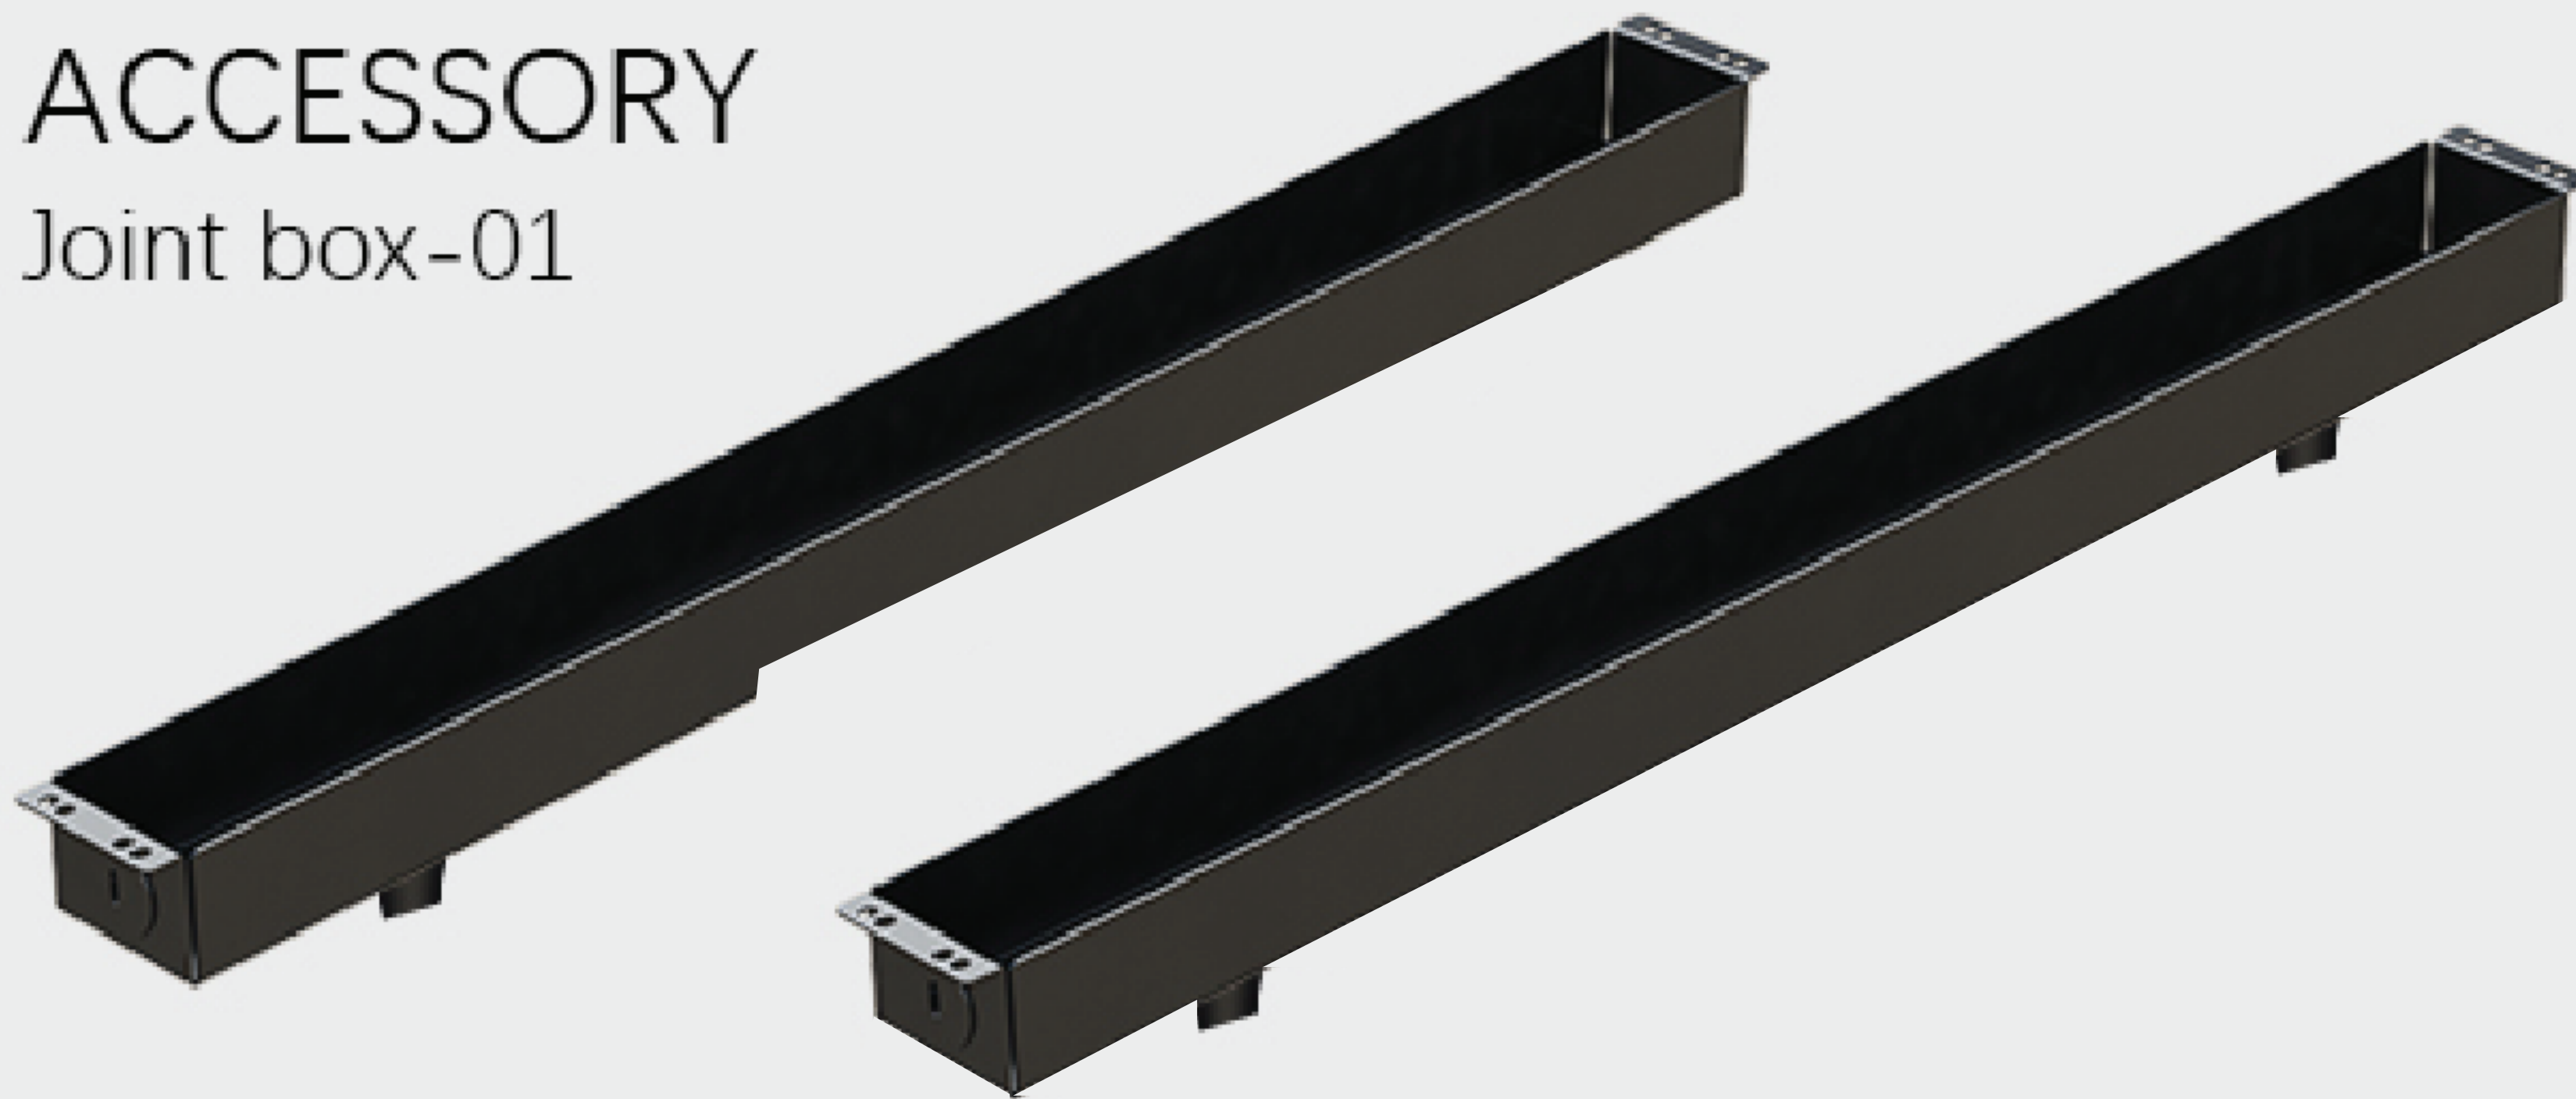

Flexi-Glow 360

Free-bending Light Tube with 360° light emitting surface

WELIGHTING
SHINE IN A BRIGHTER WAY

Casual Cutting

no dark zone

Non-soldering

Terminal End Cap

SILICA GEL
Environmental protection

YELLOWING RESISTANCE
Easy to clean and dustproof

360° CIRCULAR
distributes light evenly with
minimum glare

CASUAL BEND
You can change it to any direction

ACCESSORY
Joint box-01

WELIGHTING

Unit 01-07, 22/F, CEO Tower, 77 Wing Hong Street, Lai Chi Kok, Hong Kong
T +852 2359 9866 / F +852 2359 9848 / E mail@welighting.com / W www.welighting.com