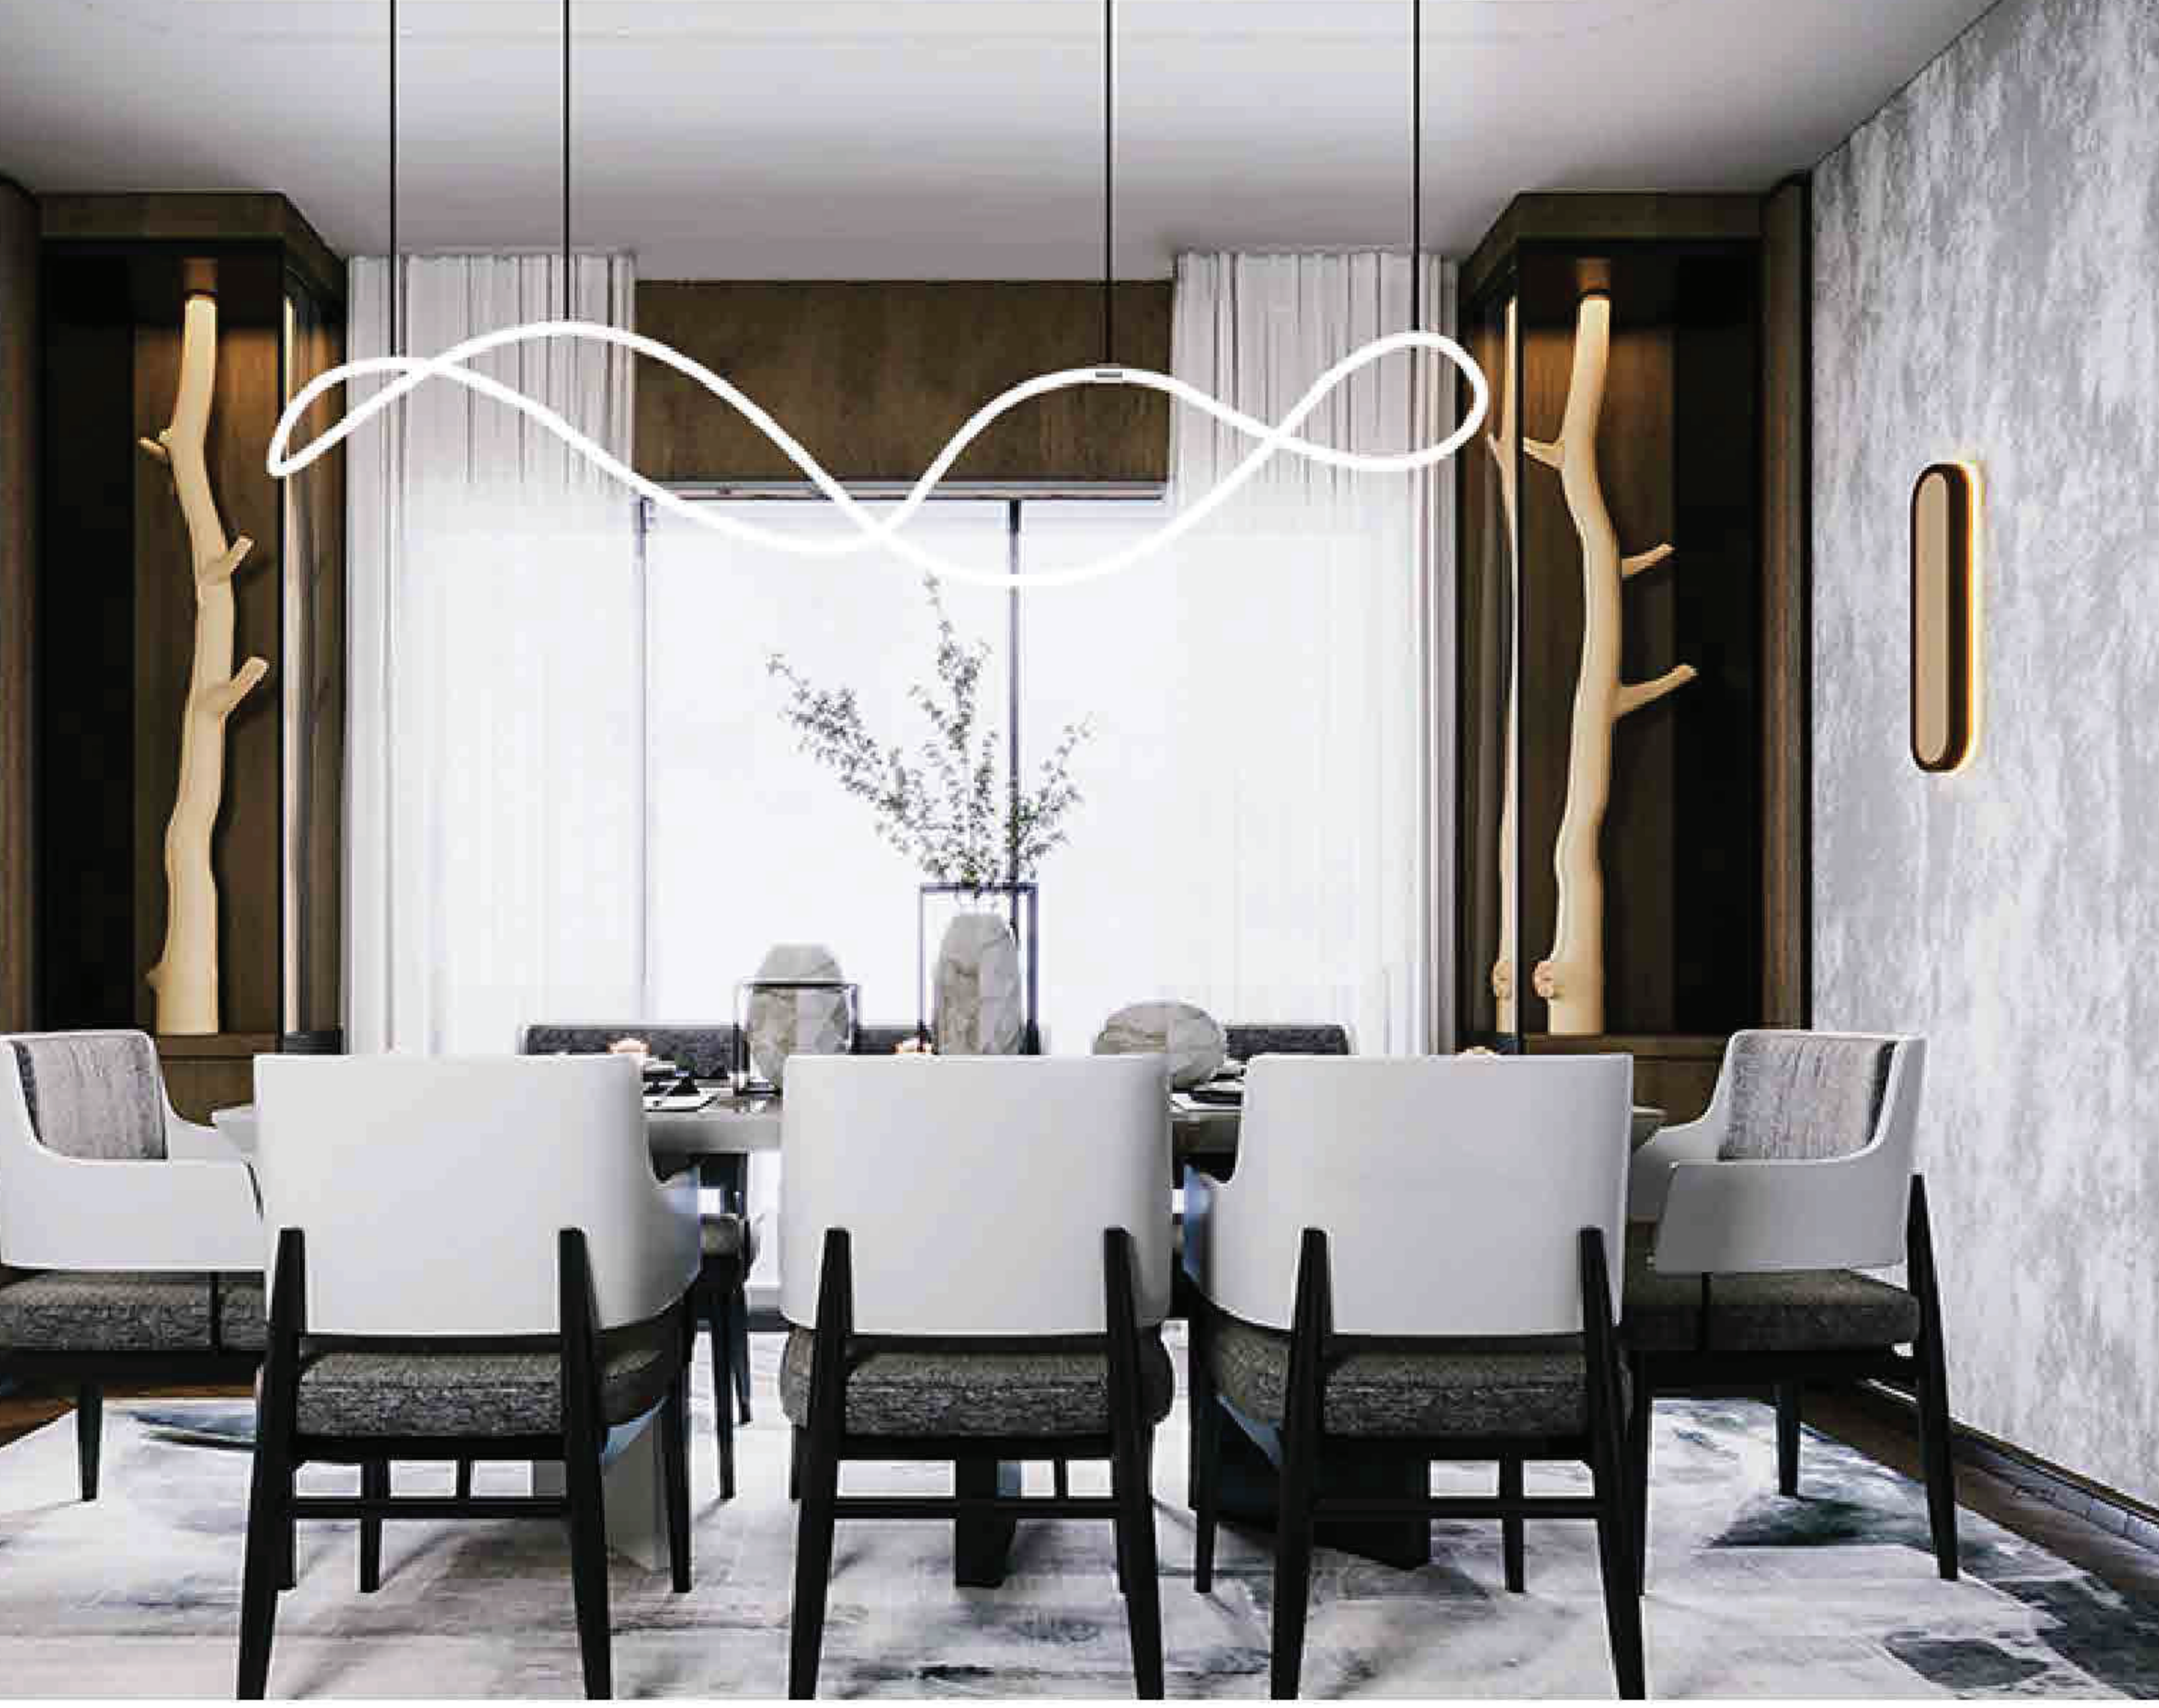

Flexi-Glow 360

Free-bending Light Tube with 360° light emitting surface

WELIGHTING
SHINE IN A BRIGHTER WAY

Casual Cutting

no dark zone

Non-soldering

Terminal End Cap

SILICA GEL
Environmental protection