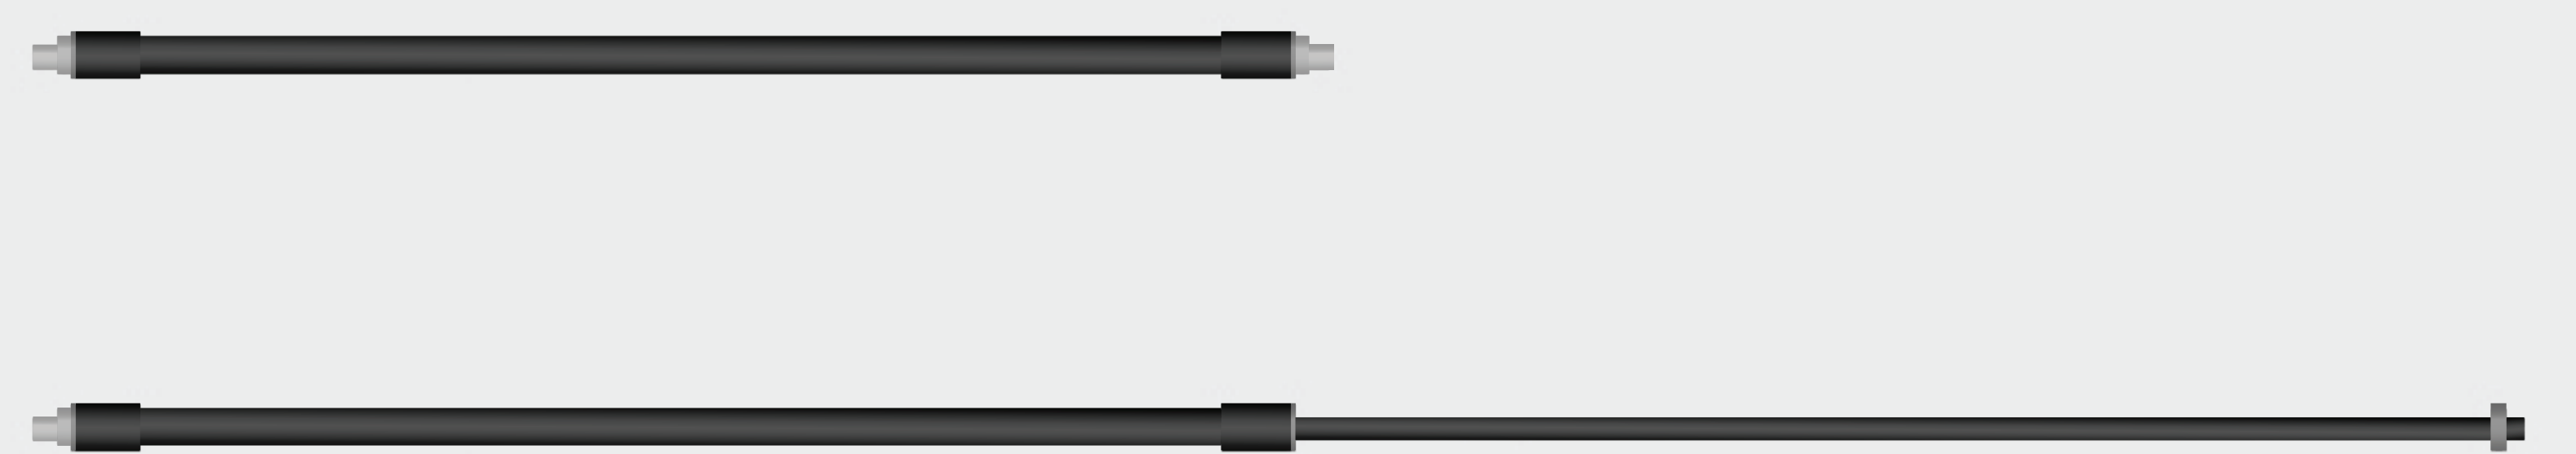

Flexi-Glow 360

Free-bending Light Tube with 360° light emitting surface

WELIGHTING
SHINE IN A BRIGHTER WAY

Casual Cutting

no dark zone

Non-soldering

Terminal End Cap

SILICA GEL
Environmental protection

YELLOWING RESISTANCE
Easy to clean and dustproof

360° CIRCULAR
distributes light evenly with
minimum glare

CASUAL BEND
You can change it to any direction

ACCESSORY
Joint box-01

WELIGHTING

Unit 01-07, 22/F, CEO Tower, 77 Wing Hong Street, Lai Chi Kok, Hong Kong
T +852 2359 9866 / F +852 2359 9848 / E mail@welighting.com / W www.welighting.com