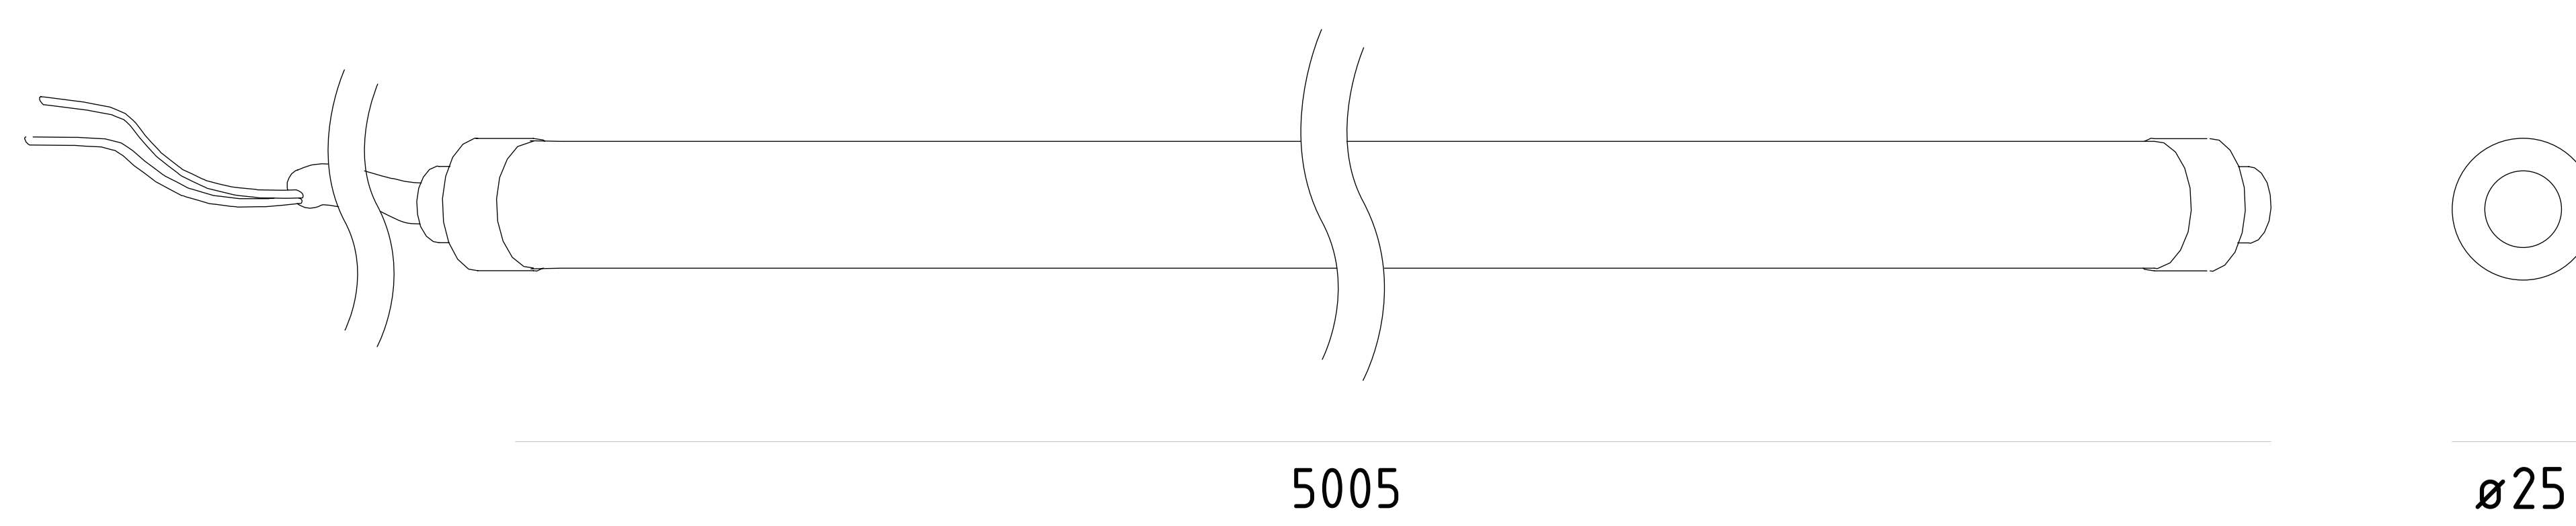

Flexi-Glow 360

Free-bending Light Tube with 360° light emitting surface

WELIGHTING
SHINE IN A BRIGHTER WAY

Casual Cutting

no dark zone

Non-soldering

Terminal End Cap

SILICA GEL
Environmental protection

YELLOWING RESISTANCE
Easy to clean and dustproof

360° CIRCULAR
distributes light evenly with
minimum glare

CASUAL BEND
You can change it to any direction

ACCESSORY
Joint box-01

WELIGHTING

Unit 01-07, 22/F, CEO Tower, 77 Wing Hong Street, Lai Chi Kok, Hong Kong
T +852 2359 9866 / F +852 2359 9848 / E mail@welighting.com / W www.welighting.com