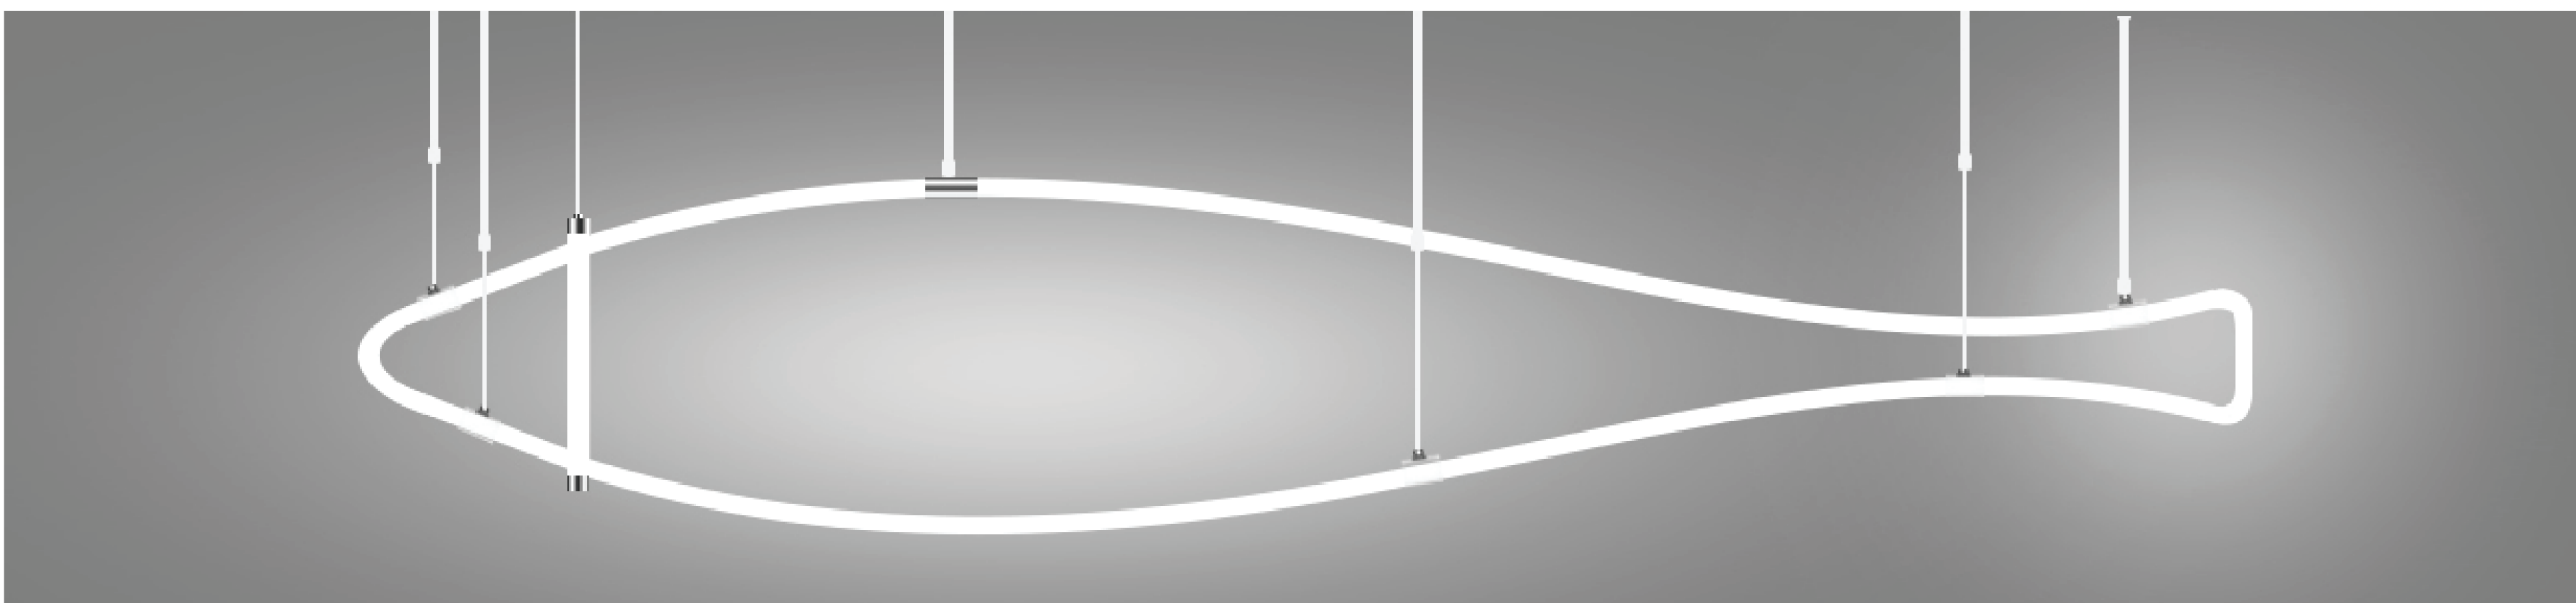

Flexi-Glow 360

Free-bending Light Tube with 360° light emitting surface

WELIGHTING
SHINE IN A BRIGHTER WAY

Casual Cutting

no dark zone

Non-soldering

Terminal End Cap

SILICA GEL
Environmental protection

YELLOWING RESISTANCE
Easy to clean and dustproof

360° CIRCULAR
distributes light evenly with
minimum glare

CASUAL BEND
You can change it to any direction

ACCESSORY
Joint box-01

WELIGHTING

Unit 01-07, 22/F, CEO Tower, 77 Wing Hong Street, Lai Chi Kok, Hong Kong
T +852 2359 9866 / F +852 2359 9848 / E mail@welighting.com / W www.welighting.com