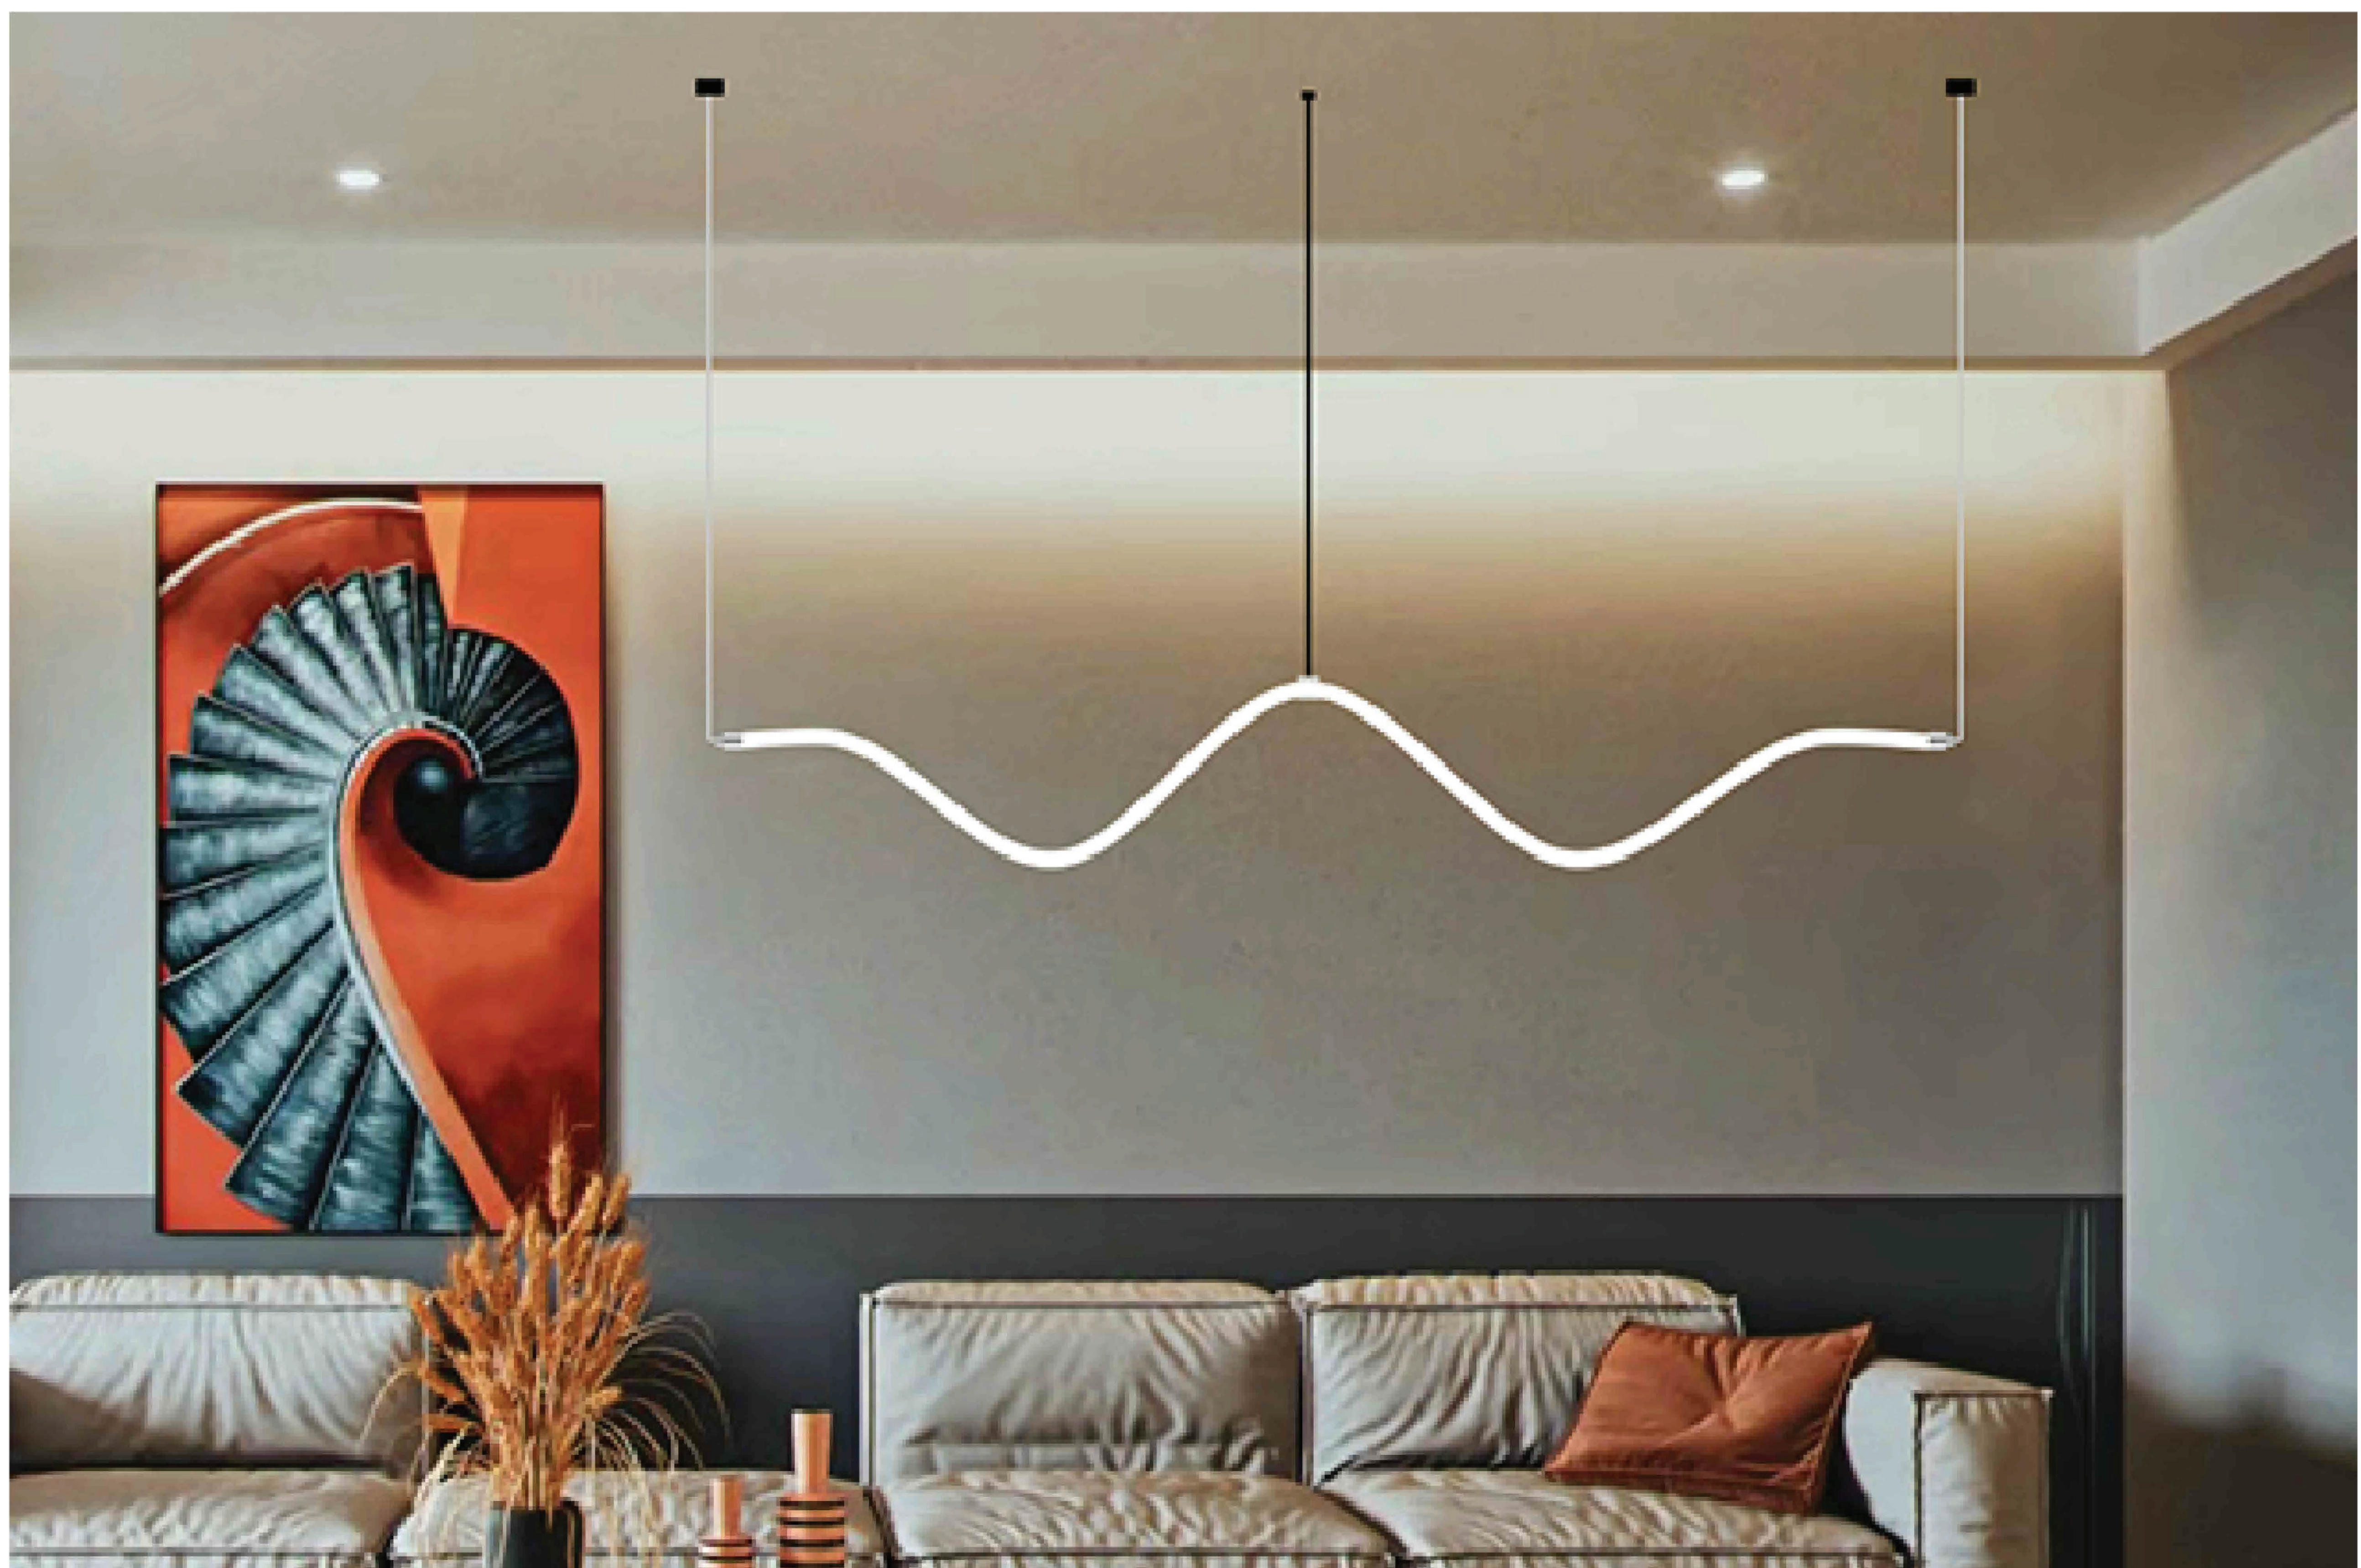

Flexi-Glow 360

Free-bending Light Tube with 360° light emitting surface

WELIGHTING
SHINE IN A BRIGHTER WAY

Casual Cutting

no dark zone

Non-soldering

Terminal End Cap

SILICA GEL
Environmental protection

YELLOWING RESISTANCE
Easy to clean and dustproof

360° CIRCULAR
distributes light evenly with
minimum glare

CASUAL BEND
You can change it to any direction

ACCESSORY
Joint box-01

WELIGHTING

Unit 01-07, 22/F, CEO Tower, 77 Wing Hong Street, Lai Chi Kok, Hong Kong
T +852 2359 9866 / F +852 2359 9848 / E mail@welighting.com / W www.welighting.com