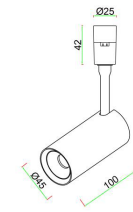

DC48V Module for Cordina P

Spotlight / Multifunctional Spotlight