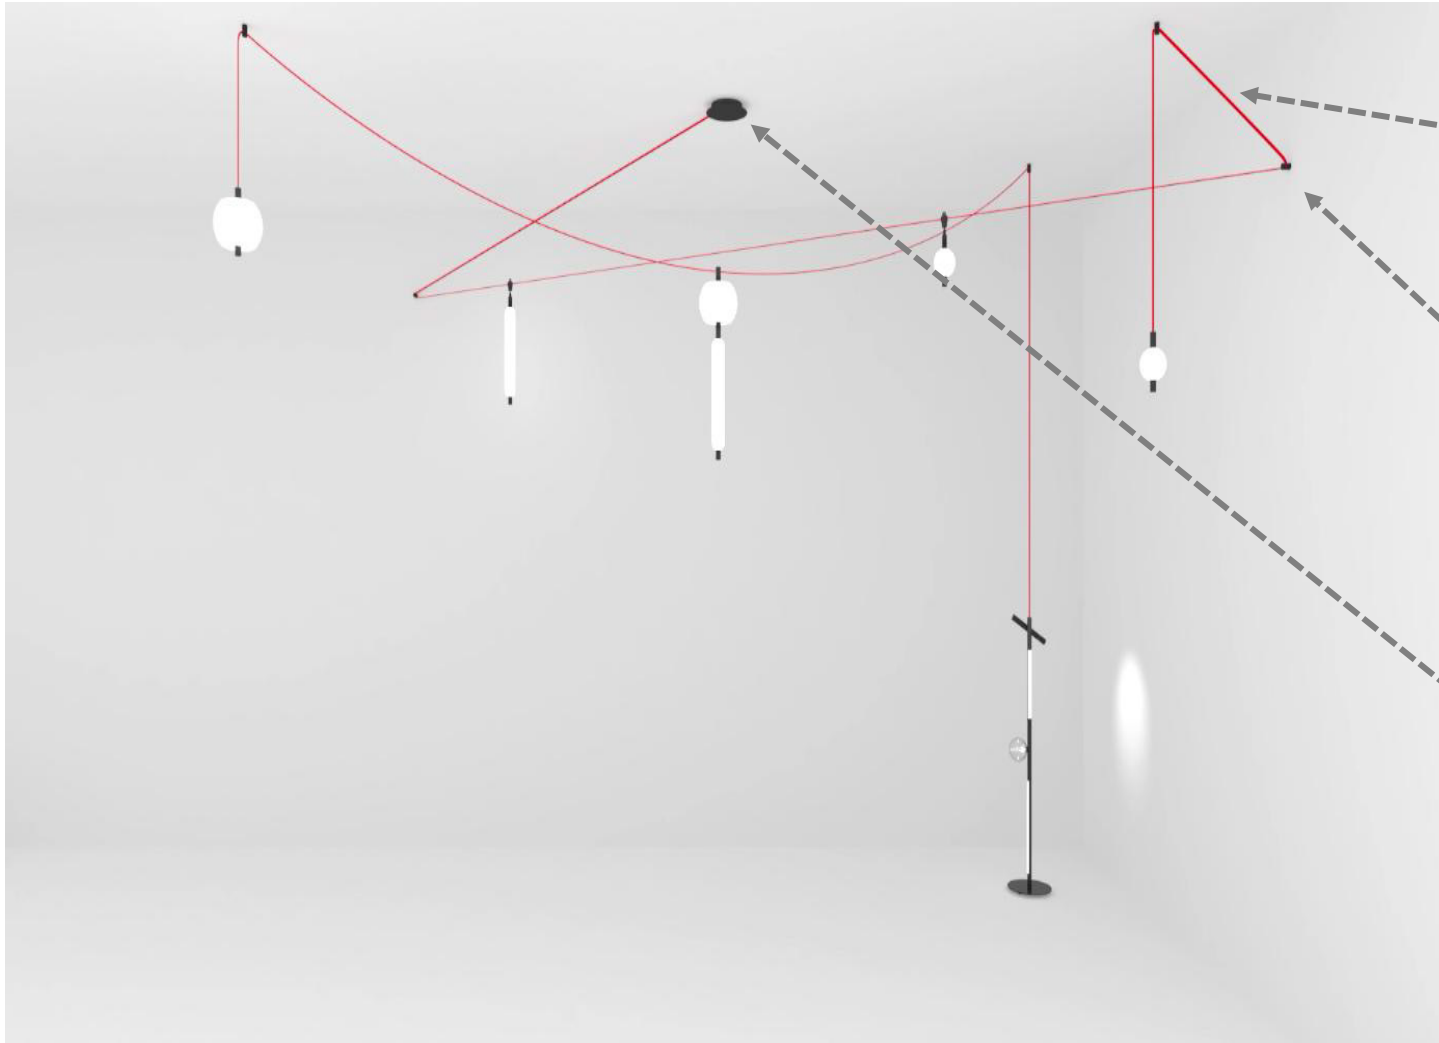

Traditional Track light

VS

Cordina Series

Flexibility

The position and number of Cordina can be adjusted as desired, allowing for free combinations according to customers' actual needs, providing flexibility that other products do not have.

It has a wide variety of light module options to suitable for both residential and commercial projects.

Various track color available

CORDINA P

components

Description: Flexible Track

Description: Fixed accessories
Size: D20mm H36mm
Material: Aluminum

Description: Driver plate
Usage: For surface-mounted, for
build-in driver (No need for drivers
fixed in ceiling)
Size1: L180*W110*H50mm <150W
Size2: L230*W125*H50mm <350W

DC48V Module for Cordina P

floodlight

Pendant Light

CORDINA T

The Cordina T has a wider and thicker dimension with six conductors inside and strong load-bearing capacity.

It can be equipped with a dimming and color adjustment system, making it more suitable for commercial use.