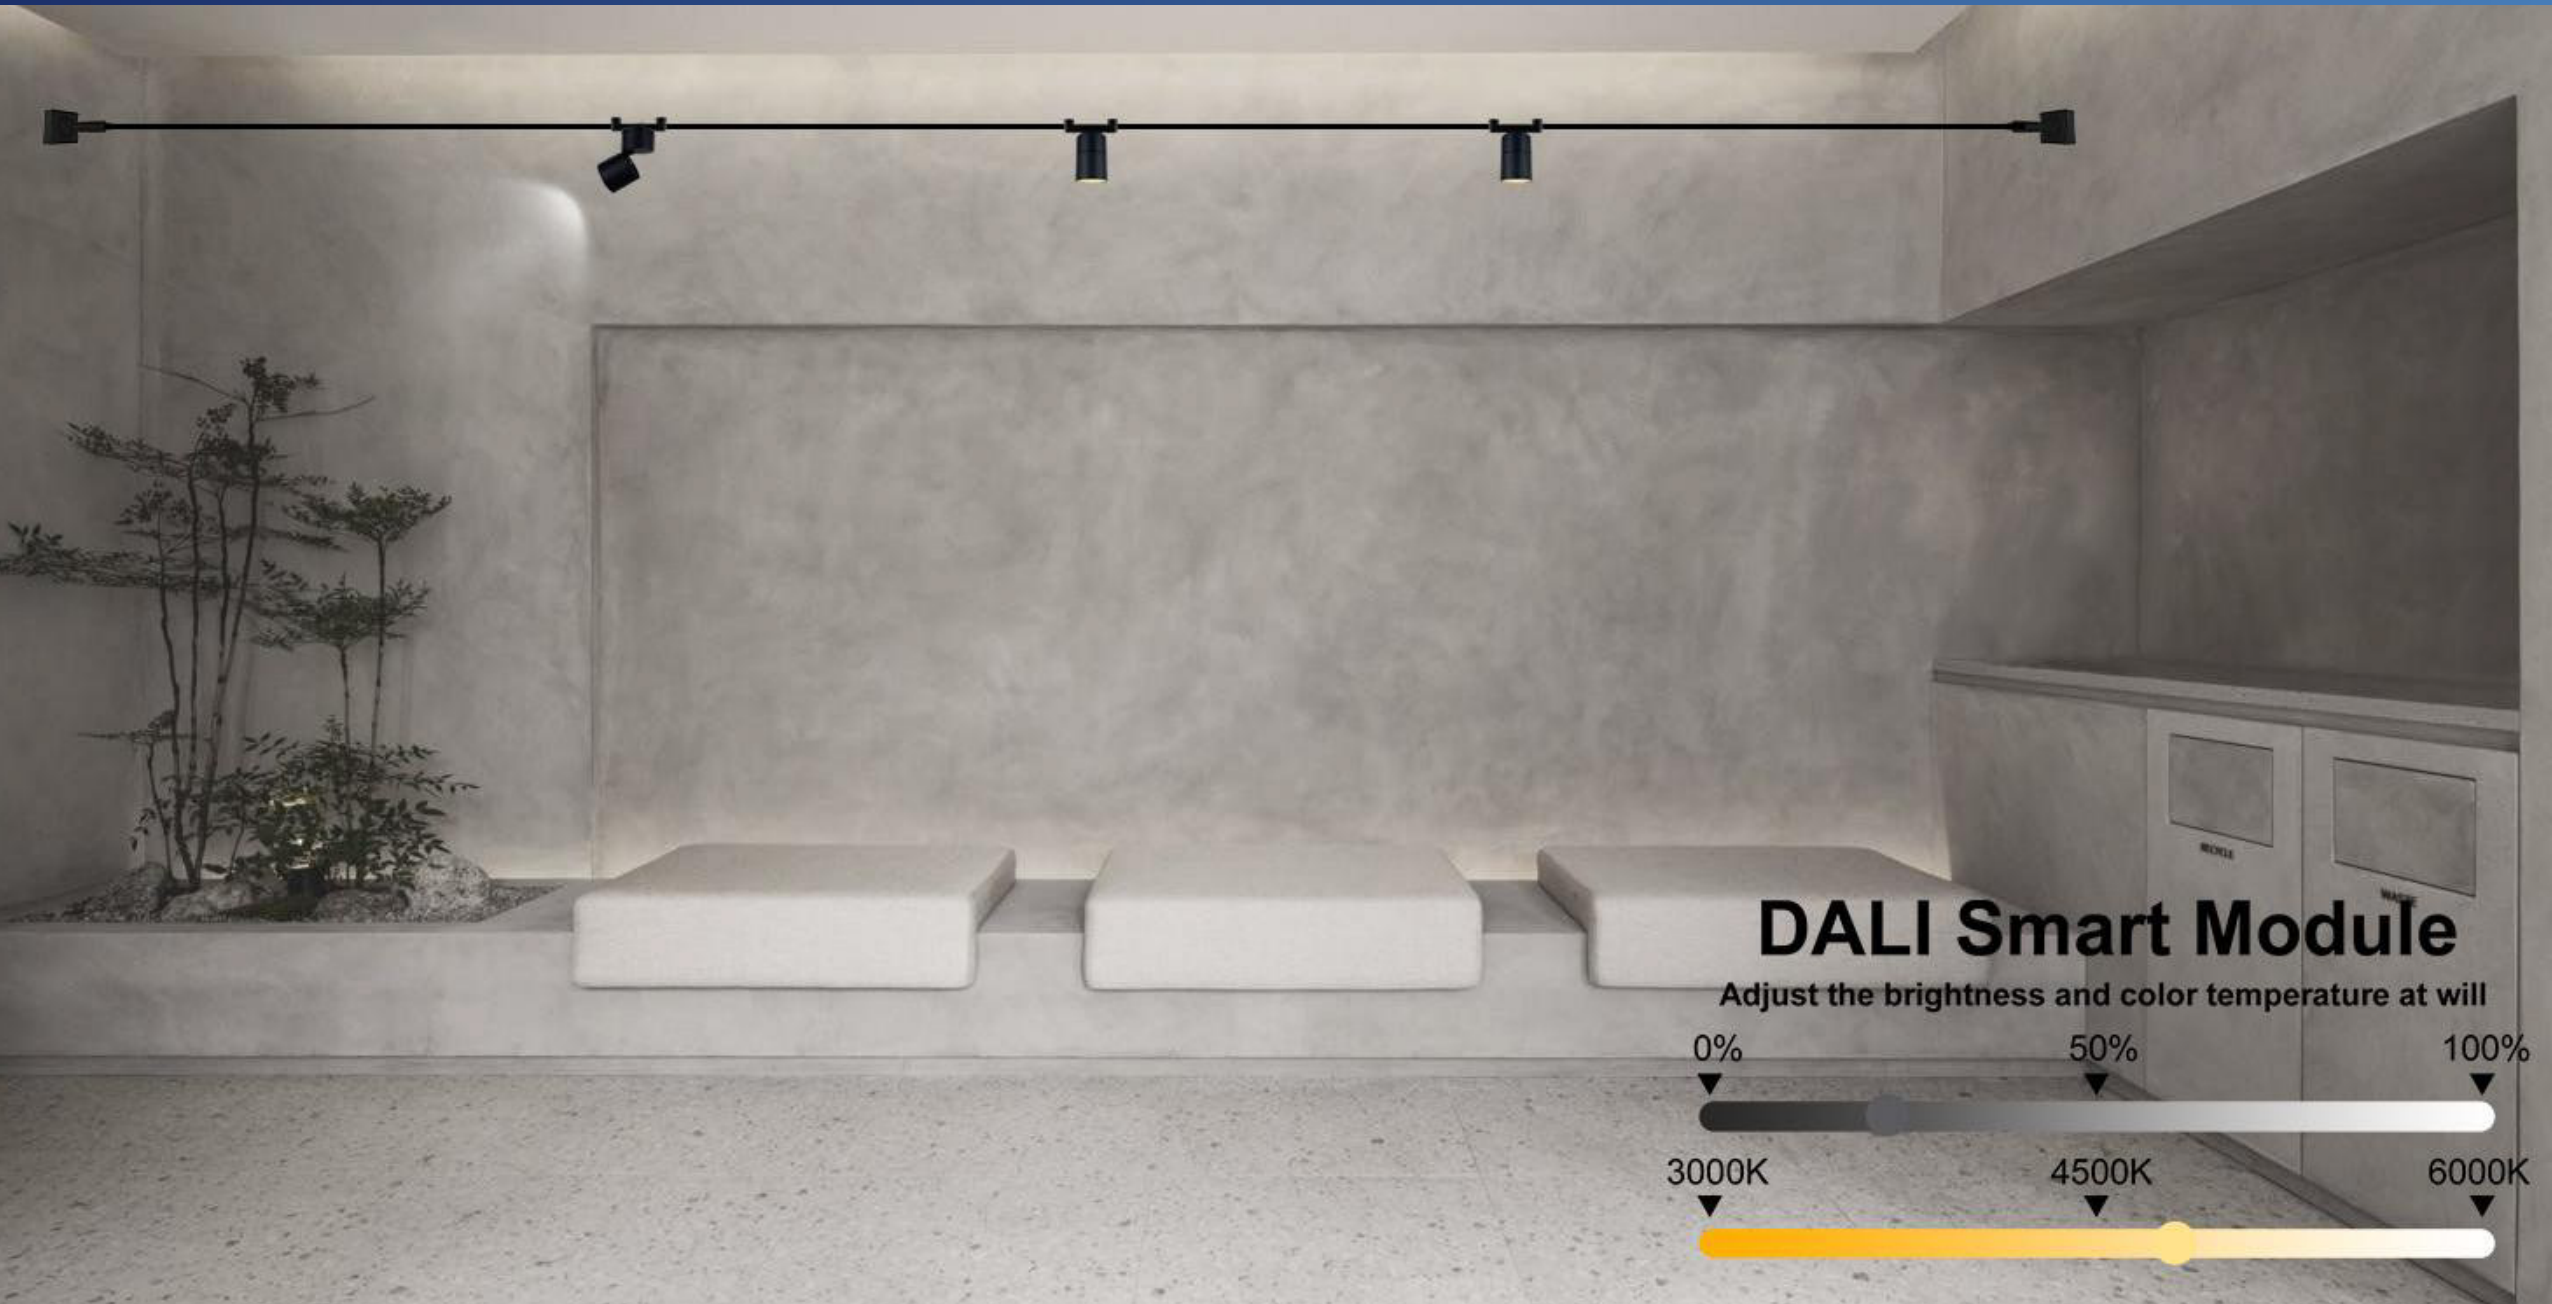

A modern gallery space with a dark grey carpet and white walls. Track lighting is installed on the ceiling and walls. In the center, there is a display table with a white draped surface, holding various objects. A white bench is positioned in front of the table. The word "APPLICATIONS" is overlaid in large white letters.

APPLICATIONS

APPLICATIONS

Sky Track Lighting System DALI Smart Module

Adjust the brightness and color temperature at will

0% 50% 100%

3000K 4500K 6000K

APPLICATIONS

DALI Smart Module