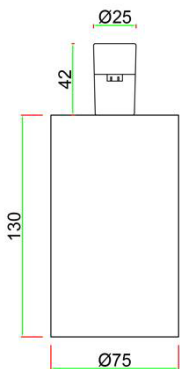

CQP-DW01-R75-12W