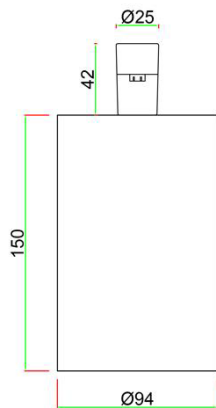

CQP-DW01-R94-18W