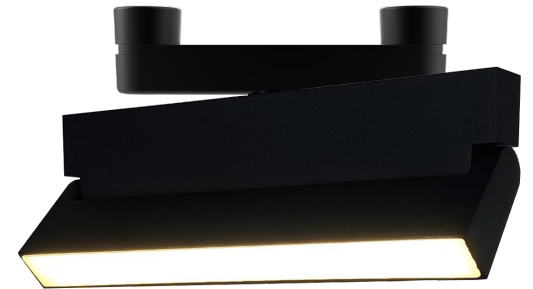

Item No.: TG-SJQ

Size: 86*86* (155-185) mm

Material: 304 steel+Aluminum

Various Lighting modules

DC48V Module for Cordina T

Flood Light & Grille Light

DC48V Module for Cordina T

Wall washer