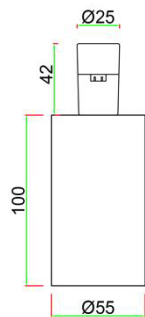

DC48V Module for Cordina P

Vertical Spotlight

CQP-DW01-R55-6W