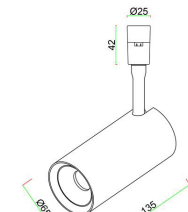

DC48V Module for Cordina P

Spotlight / Multifunctional Spotlight