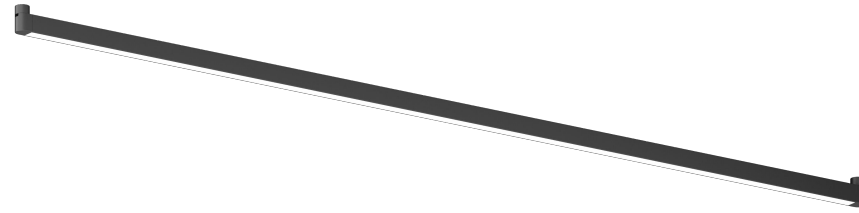

Traditional Track light

VS

Cordina Series

Flexibility

The position and number of Cordina can be adjusted as desired, allowing for free combinations according to customers' actual needs, providing flexibility that other products do not have.

It has a wide variety of light module options to suitable for both residential and commercial projects.

Various track color available

CORDINA P

components

Description: Flexible Track

Description: Fixed accessories
Size: D20mm H36mm
Material: Aluminum

Description: Driver plate
Usage: For surface-mounted, for
build-in driver (No need for drivers
fixed in ceiling)
Size1: L180*W110*H50mm <150W
Size2: L230*W125*H50mm <350W

DC48V Module for Cordina P

floodlight