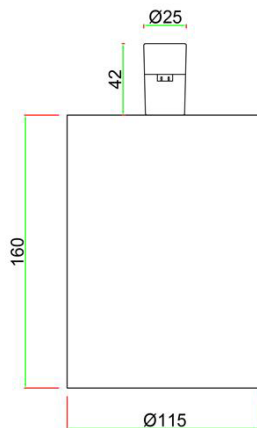

CQP-DW01-R115-24W