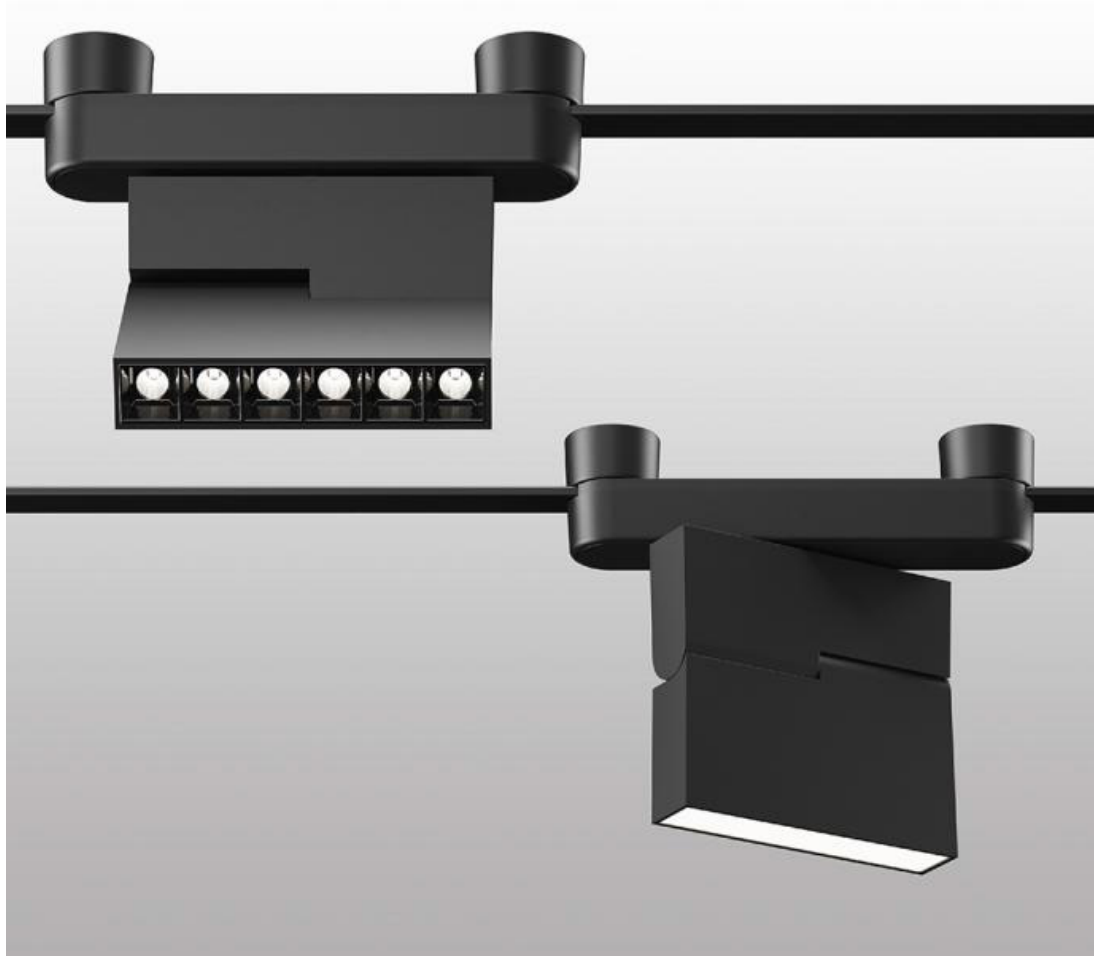

Traditional Track light

VS

Cordina Series

Flexibility

The position and number of Cordina can be adjusted as desired, allowing for free combinations according to customers' actual needs, providing flexibility that other products do not have.

Pendant Light

CORDINA T

The Cordina T has a wider and thicker dimension with six conductors inside and strong load-bearing capacity.

It can be equipped with a dimming and color adjustment system, making it more suitable for commercial use.

Description: Sky Rail fixed accessories
Item No.: TG-GDJ

Size: D26mm*H46mm

Material: Aluminum

Function: When the hoisting length is long, it should be used with wire rope to reinforce and prevent droop.

Description: Tighten

Item No.: TG-SJQ

Size: 86*86* (155-185) mm

Material: 304 steel+Aluminum

Various Lighting modules

DC48V Module for Cordina T

Flood Light & Grille Light

DC48V Module for Cordina T

Wall washer