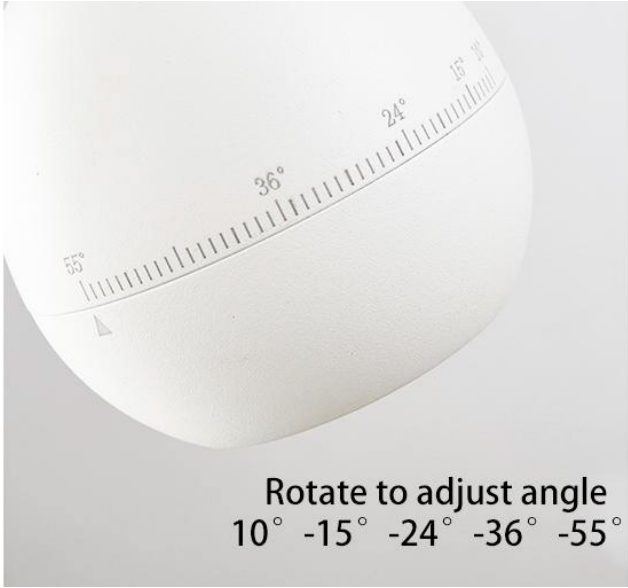

DC48V Module for Cordina P

Pendant Light