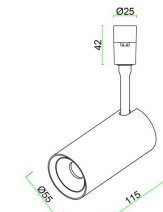

DC48V Module for Cordina P

Spotlight / Multifunctional Spotlight