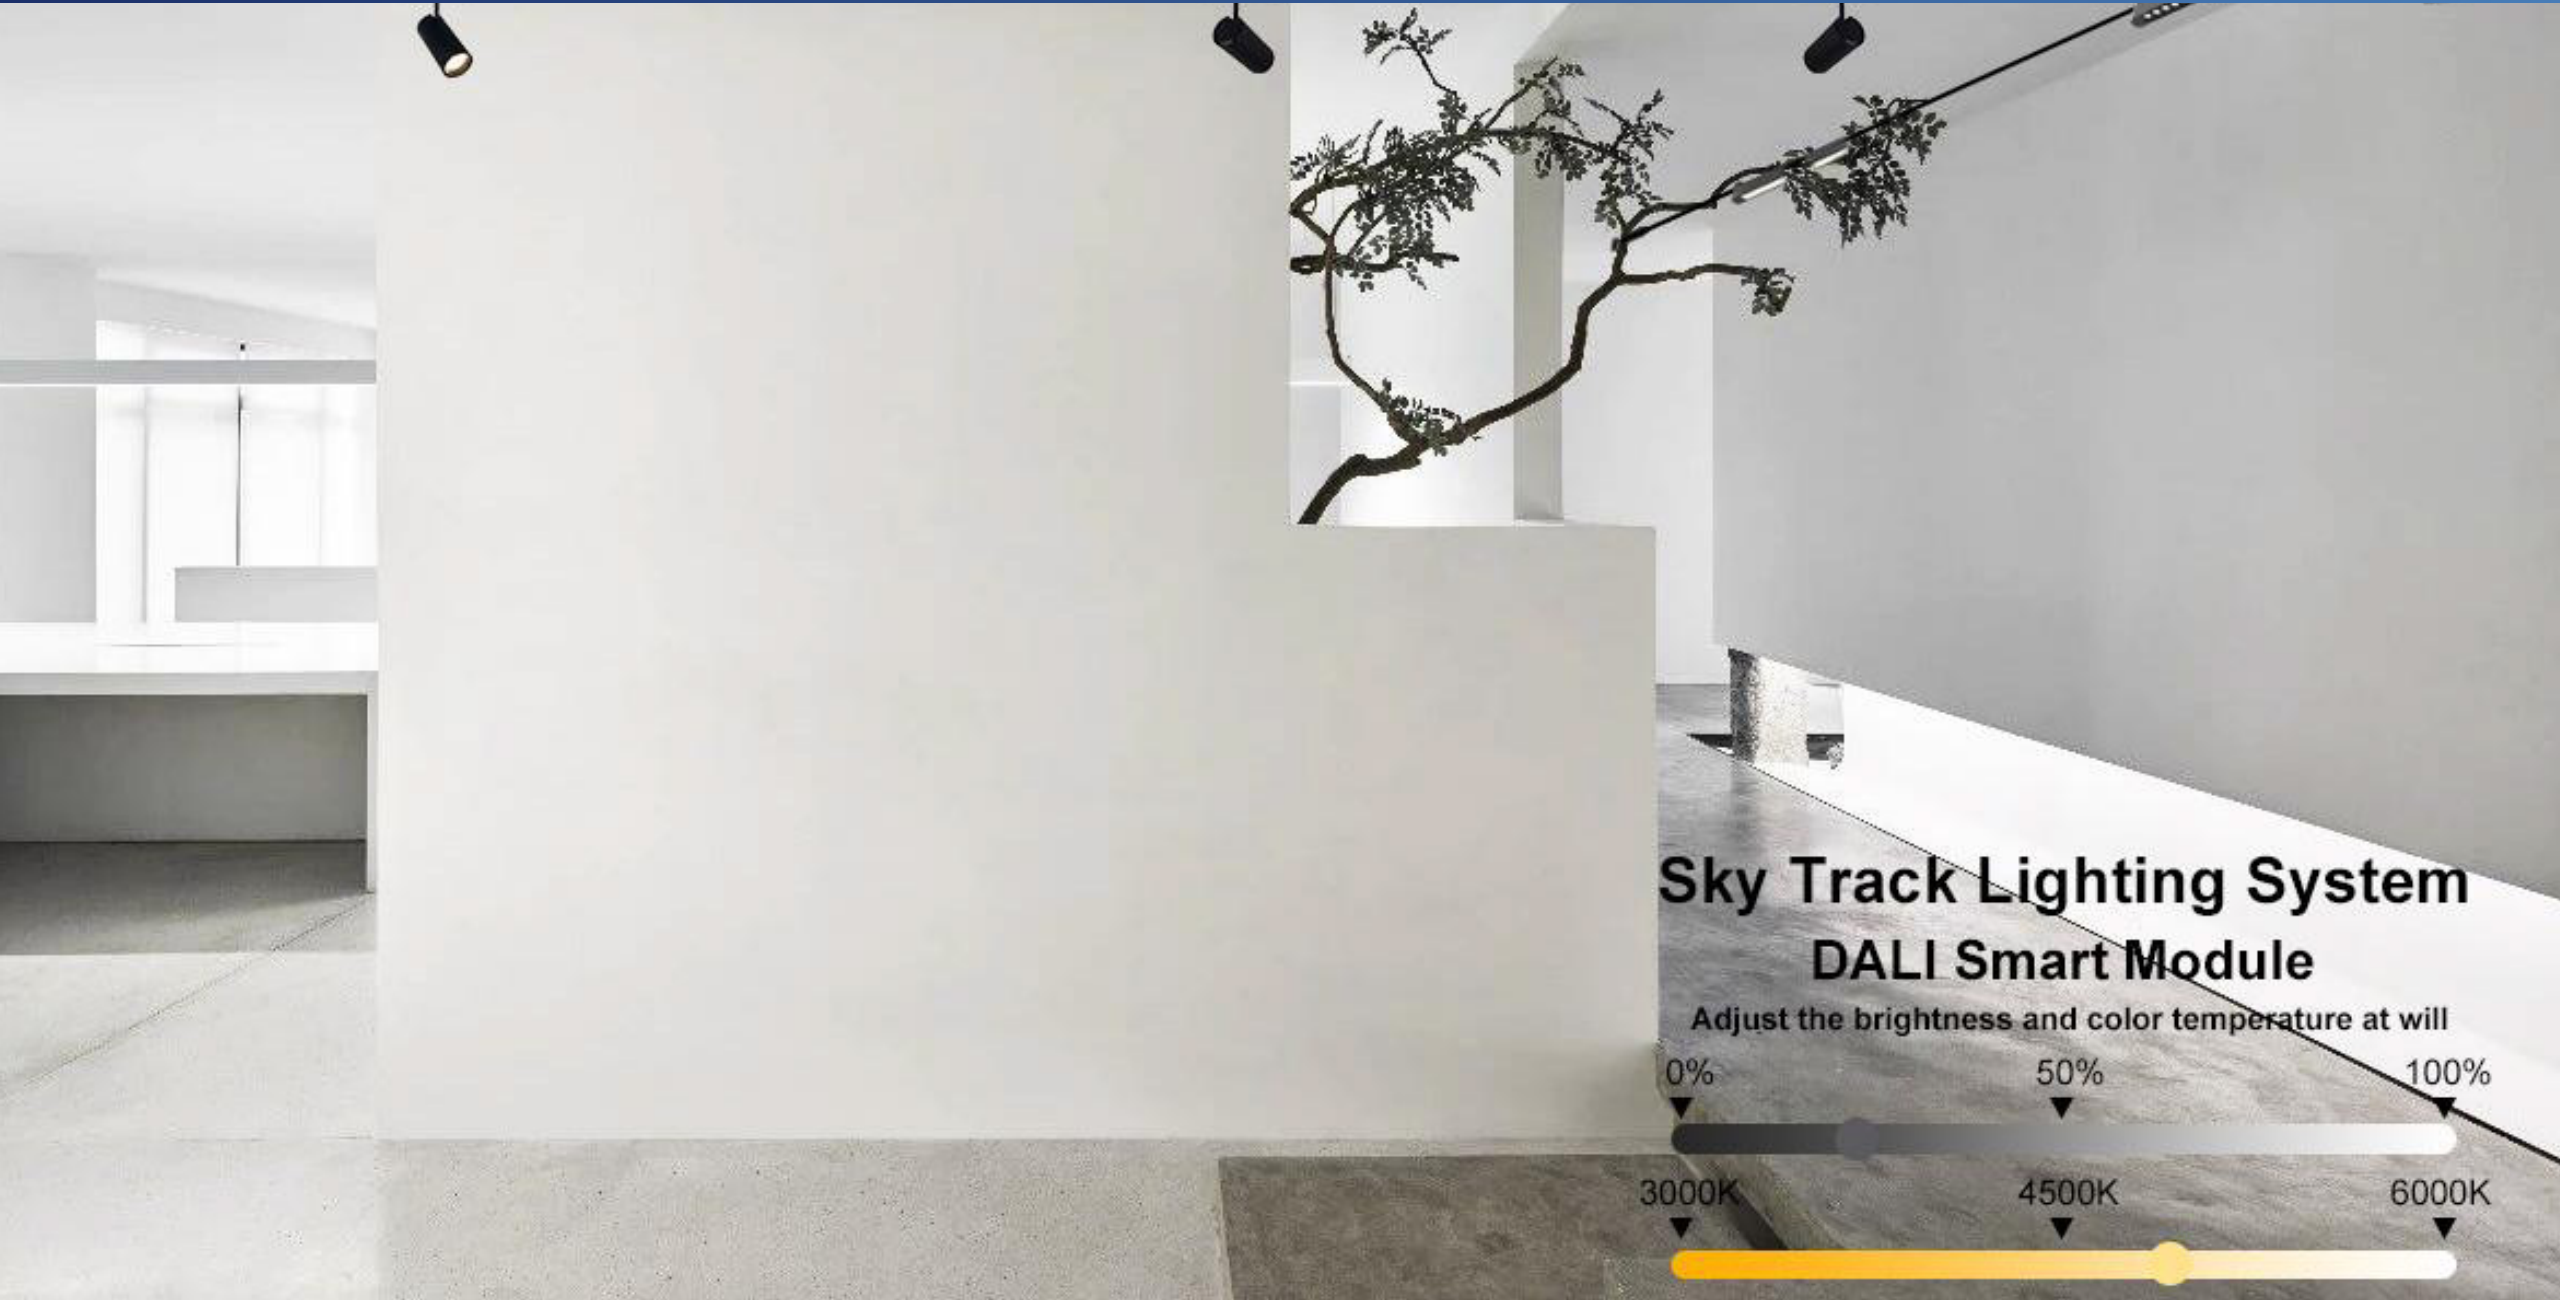

A modern gallery space with a dark grey carpet and white walls. Track lighting is installed on the ceiling and walls. In the center, there is a display table with a white draped surface, holding various objects. A white bench is positioned in front of the table. The word "APPLICATIONS" is overlaid in large white letters.

APPLICATIONS

APPLICATIONS

Sky Track Lighting System DALI Smart Module

Adjust the brightness and color temperature at will

0% 50% 100%

3000K 4500K 6000K

APPLICATIONS

DALI Smart Module