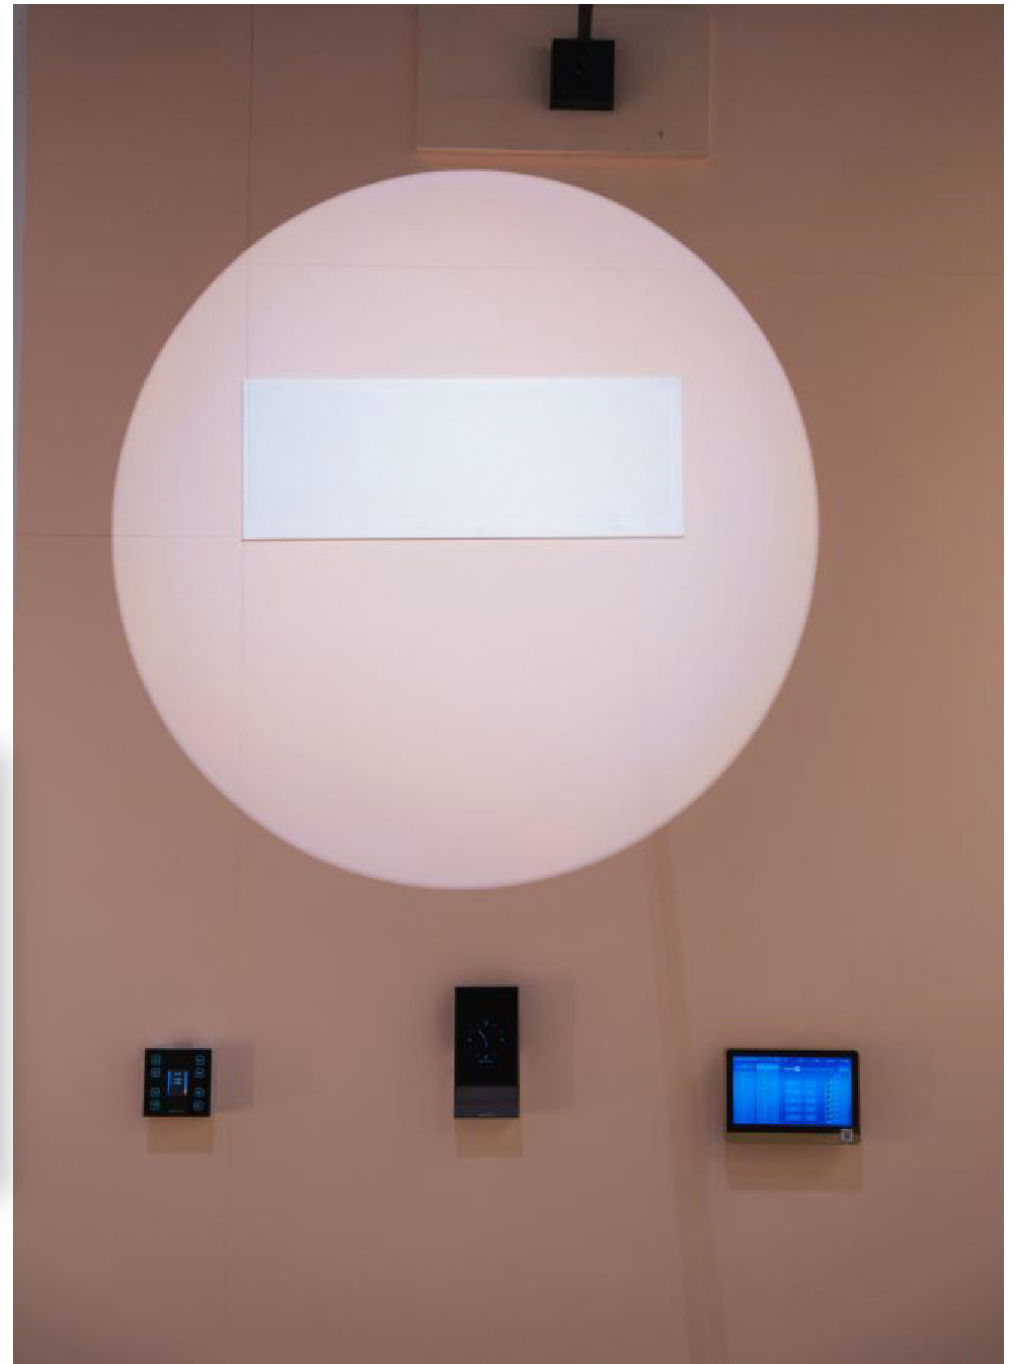

Pendant Light

CORDINA T

The Cordina T has a wider and thicker dimension with six conductors inside and strong load-bearing capacity.

It can be equipped with a dimming and color adjustment system, making it more suitable for commercial use.

A modern gallery space with a dark grey carpet and white walls. Track lighting is installed on the ceiling and walls. In the center, there is a display table with a white draped surface, holding various objects. A white bench is positioned in front of the table. The word "APPLICATIONS" is overlaid in large white letters.