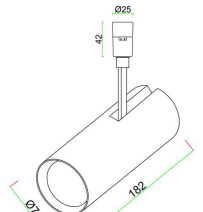

DC48V Module for Cordina P

Spotlight / Multifunctional Spotlight