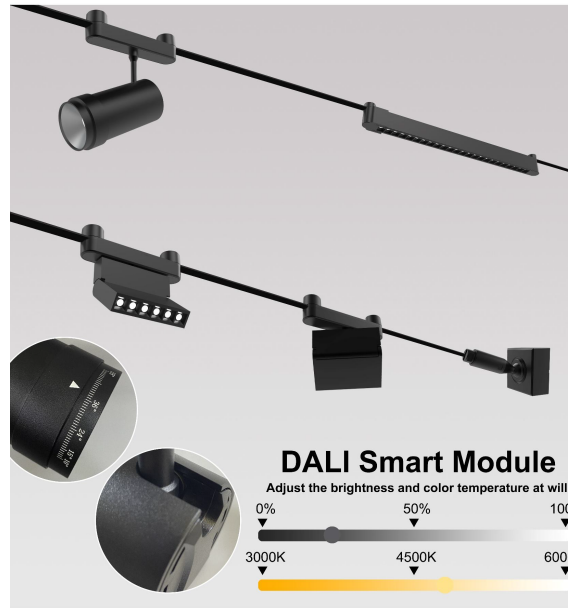

Pendant Light

CORDINA T

The Cordina T has a wider and thicker dimension with six conductors inside and strong load-bearing capacity.

It can be equipped with a dimming and color adjustment system, making it more suitable for commercial use.

Description: Sky Rail fixed accessories
Item No.: TG-GDJ

Size: D26mm*H46mm

Material: Aluminum

Function: When the hoisting length is long, it should be used with wire rope to reinforce and prevent droop.

Description: Tighten

Item No.: TG-SJQ

Size: 86*86* (155-185) mm

Material: 304 steel+Aluminum

Various Lighting modules

DC48V Module for Cordina T

Flood Light & Grille Light

DC48V Module for Cordina T

Wall washer