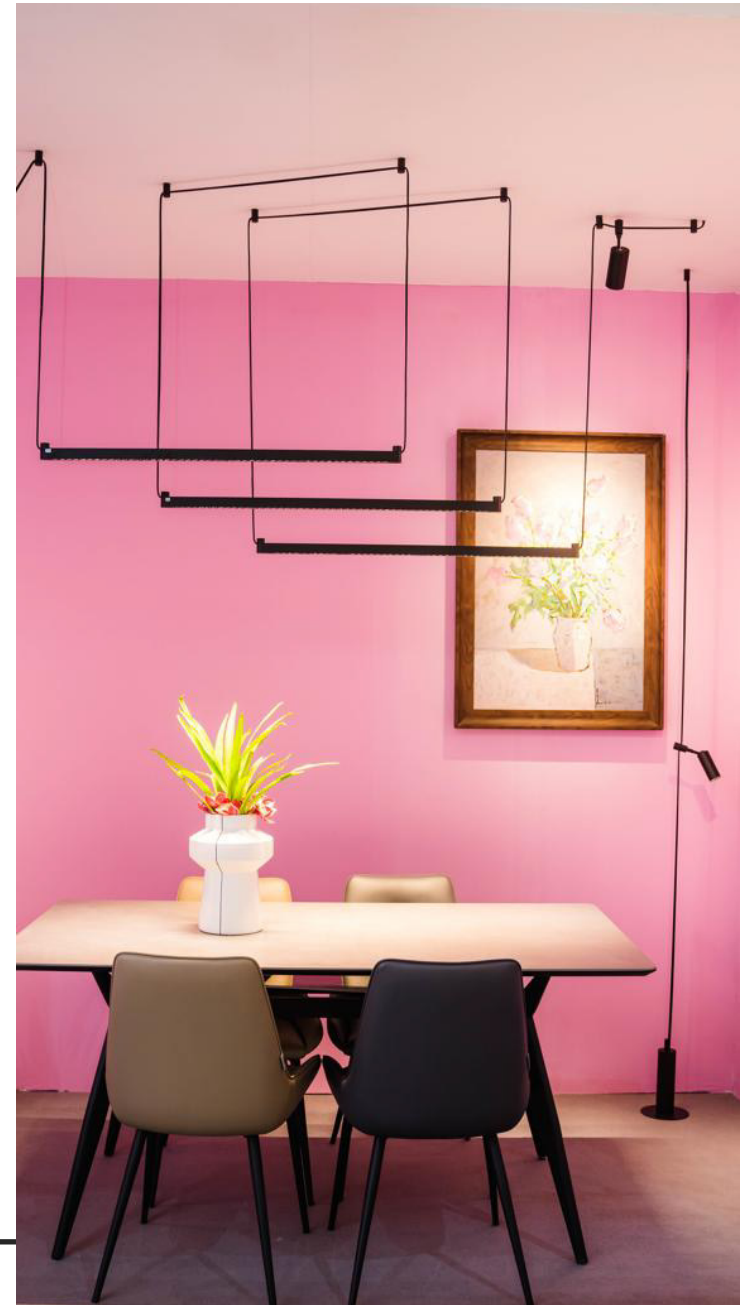

Grille lamp