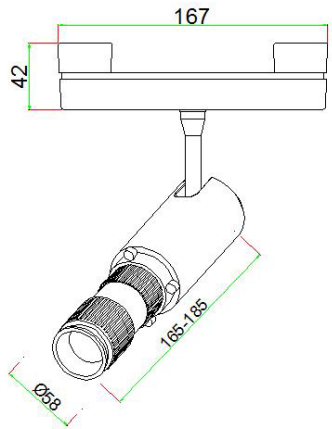

DC48V Module for Cordina T

Intercept Light