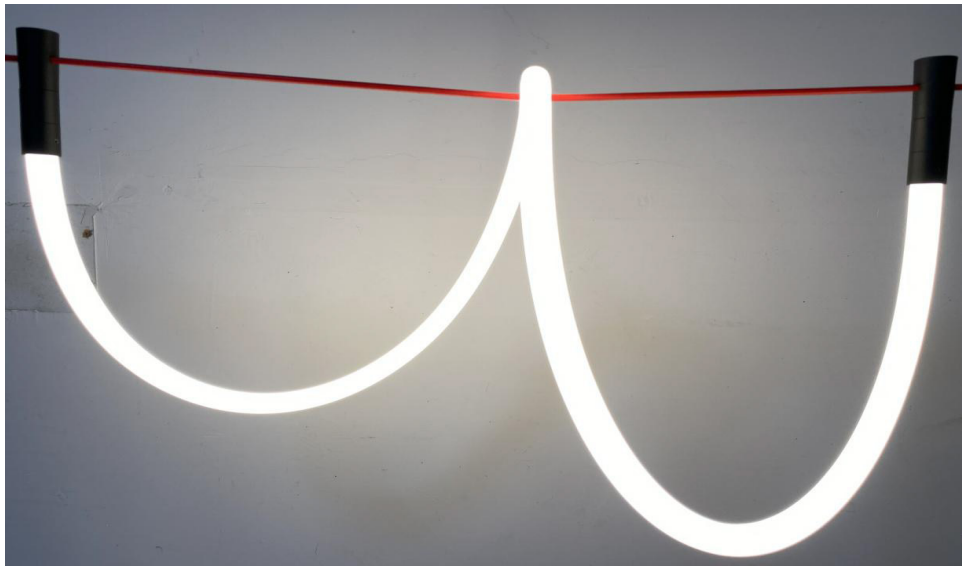

DC48V Module for Cordina P

Light Strip