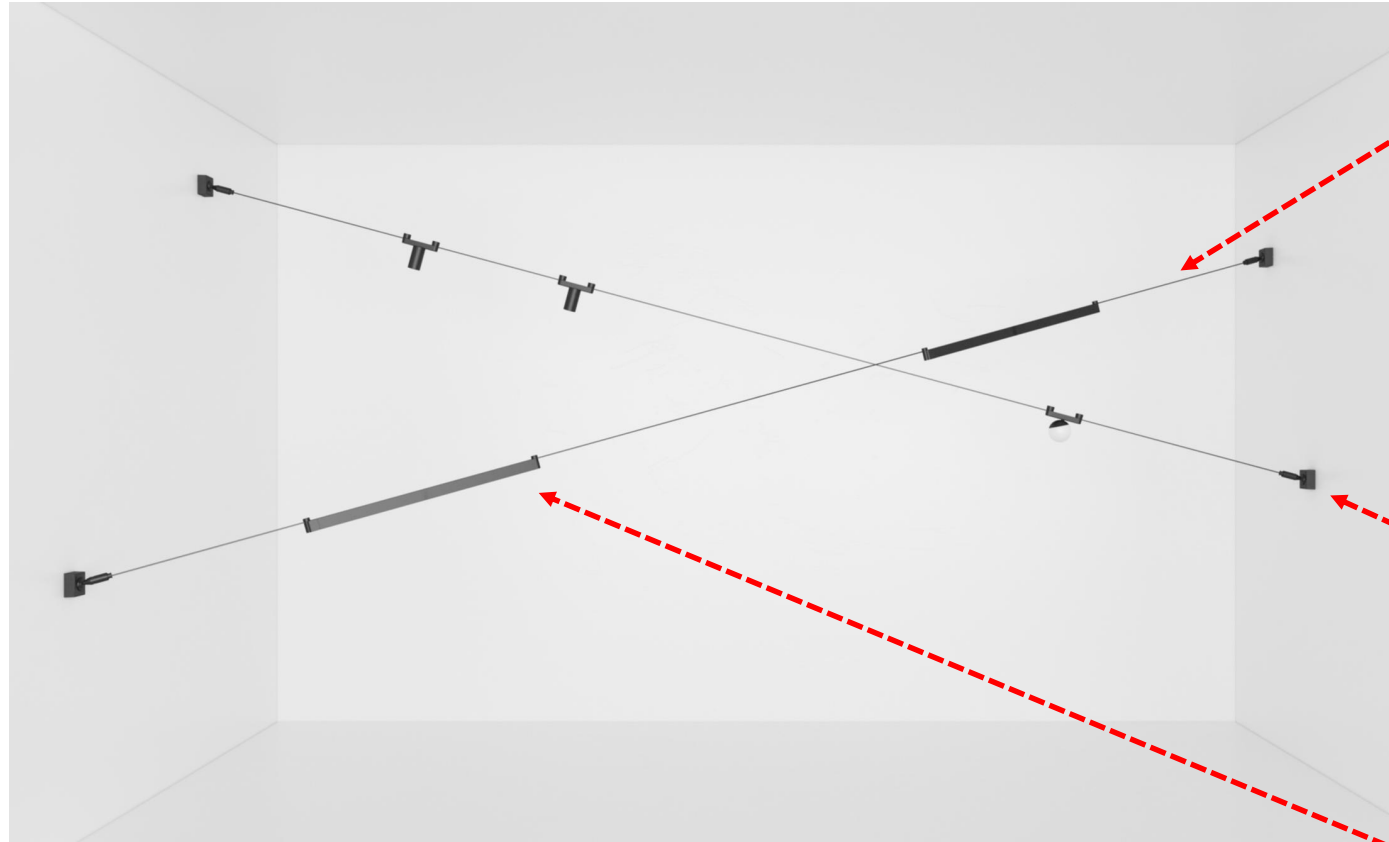

Pendant Light

CORDINA T

The Cordina T has a wider and thicker dimension with six conductors inside and strong load-bearing capacity.

It can be equipped with a dimming and color adjustment system, making it more suitable for commercial use.

CORDINA T

components

Low Voltage 48V driver

+

Cordina Track

+

Lamp Module

Description: Sky Rail Flexible track
Item No.: DGX

Description: Sky Rail fixed accessories
Item No.: TG-GDJ

Size: D26mm*H46mm

Material: Aluminum

Function: When the hoisting length is long, it should be used with wire rope to reinforce and prevent droop.

Description: Tighten