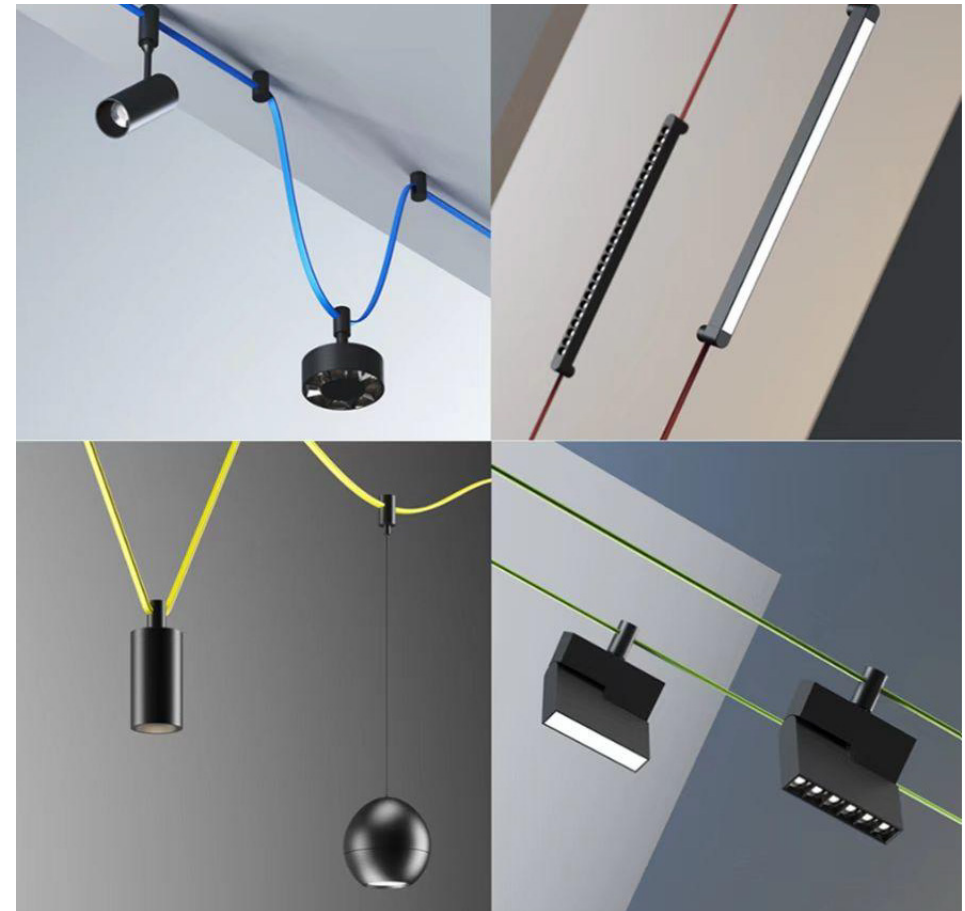

High Voltage Hard Track

Low Voltage Hard Track

Low Voltage Flexible Track

Multiple color options

Compared to traditional black and white tracks, Cordina offers multiple color choices to meet customers' different aesthetic needs.

Traditional Track light

VS

Cordina Series

Flexibility

The position and number of Cordina can be adjusted as desired, allowing for free combinations according to customers' actual needs, providing flexibility that other products do not have.

It has a wide variety of light module options to suitable for both residential and commercial projects.

Various track color available

CORDINA P

components

Description: Flexible Track

Description: Fixed accessories
Size: D20mm H36mm
Material: Aluminum

Pendant Light

CORDINA T

The Cordina T has a wider and thicker dimension with six conductors inside and strong load-bearing capacity.

It can be equipped with a dimming and color adjustment system, making it more suitable for commercial use.