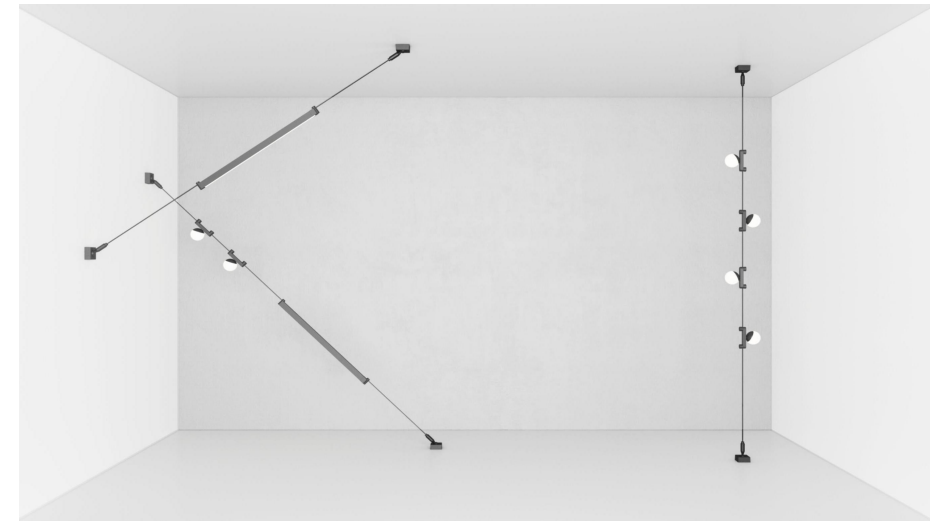

Flexibility

The position and number of Cordina can be adjusted as desired, allowing for free combinations according to customers' actual needs, providing flexibility that other products do not have.

Plug-and-play

installation is portable

JUST TWO PLANES

TO FORM A MULTI-FUNCTIONAL FLEXIBLE LIGHTING SYSTEM