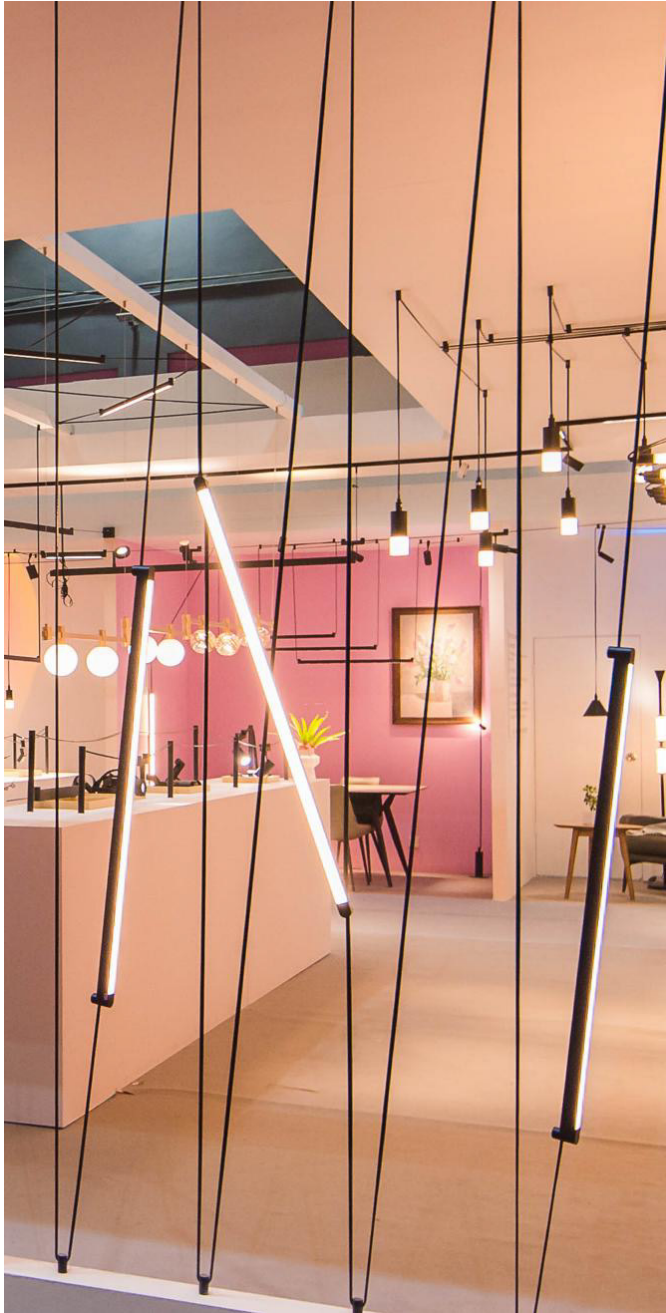

DC48V Module for Cordina P