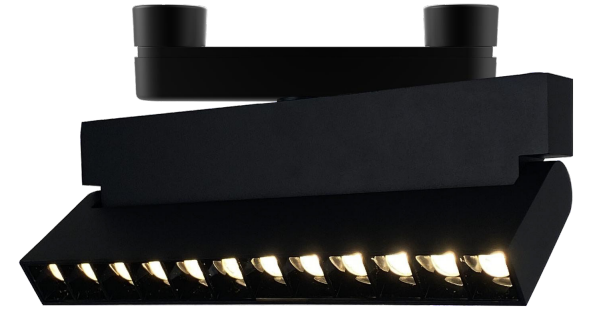

It has a wide variety of light module options to suitable for both residential and commercial projects.

Various track color available

CORDINA P

components

Description: Flexible Track

Description: Fixed accessories
Size: D20mm H36mm
Material: Aluminum

Pendant Light

CORDINA T

The Cordina T has a wider and thicker dimension with six conductors inside and strong load-bearing capacity.

It can be equipped with a dimming and color adjustment system, making it more suitable for commercial use.

Description: Sky Rail fixed accessories
Item No.: TG-GDJ

Size: D26mm*H46mm

Material: Aluminum

Function: When the hoisting length is long, it should be used with wire rope to reinforce and prevent droop.

Description: Tighten

Item No.: TG-SJQ

Size: 86*86* (155-185) mm

Material: 304 steel+Aluminum

Various Lighting modules

DC48V Module for Cordina T

Flood Light & Grille Light

DC48V Module for Cordina T

Wall washer