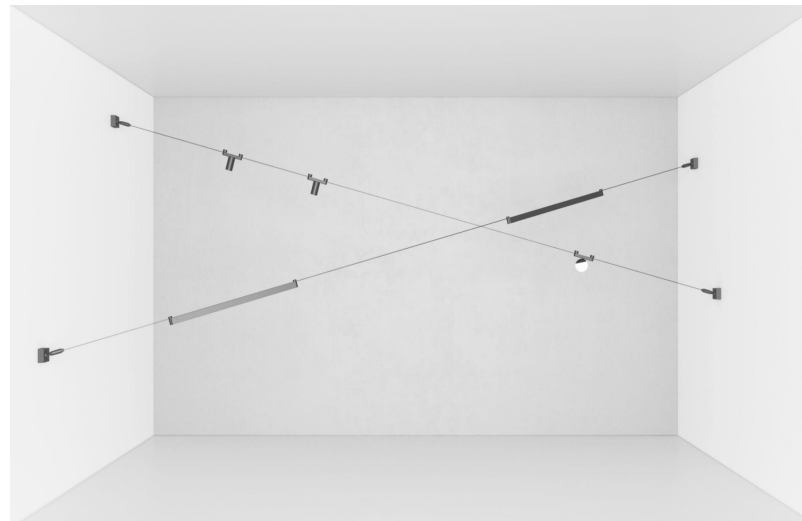

Flexibility

The position and number of Cordina can be adjusted as desired, allowing for free combinations according to customers' actual needs, providing flexibility that other products do not have.

Plug-and-play

installation is portable

JUST TWO PLANES

TO FORM A MULTI-FUNCTIONAL FLEXIBLE LIGHTING SYSTEM