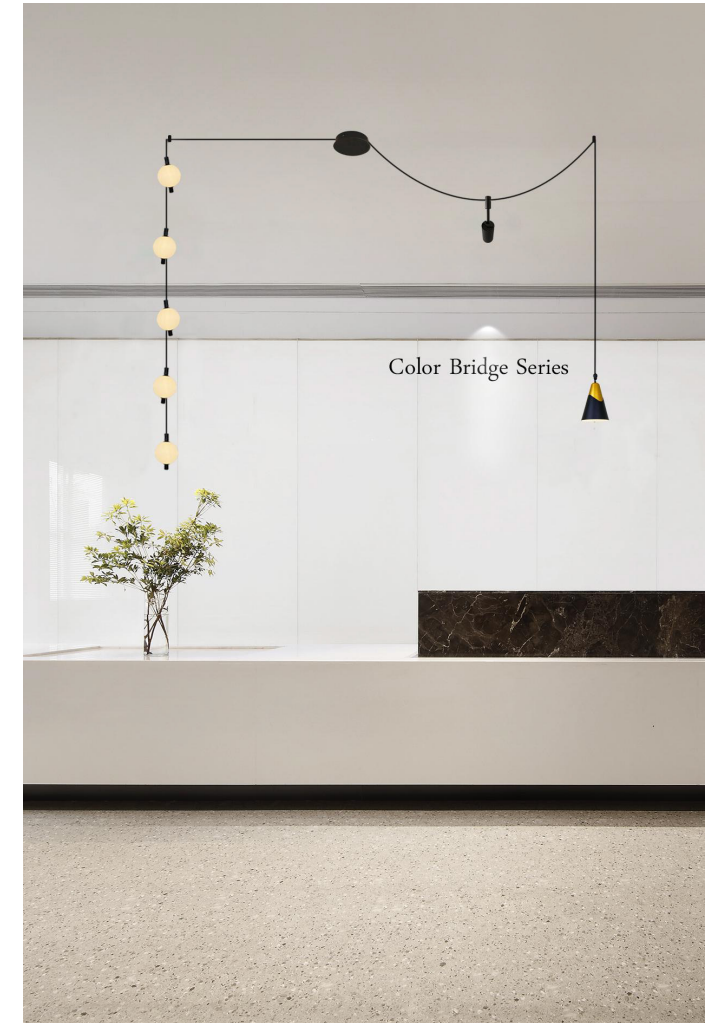

APPLICATIONS

APPLICATIONS

Sky Track Lighting System DALI Smart Module

Adjust the brightness and color temperature at will

0% 50% 100%

3000K 4500K 6000K

APPLICATIONS

DALI Smart Module