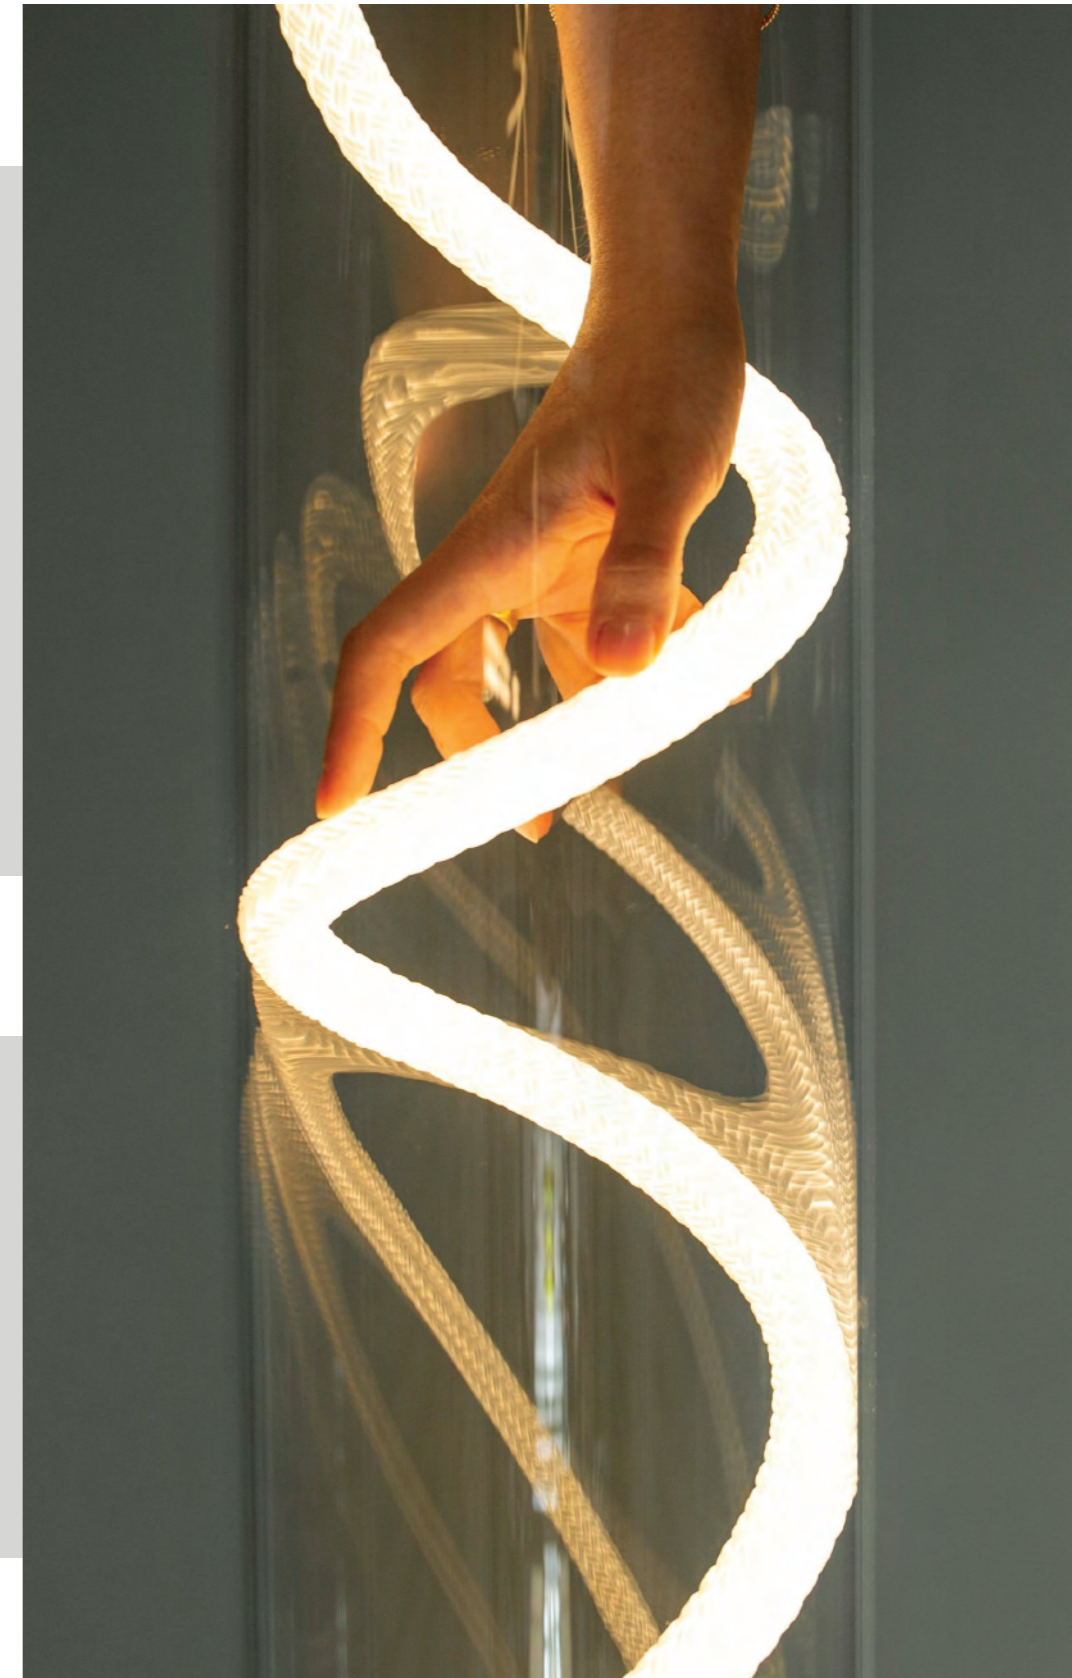

CUTTING METHOD

INSTALLATION ACCESSORIES