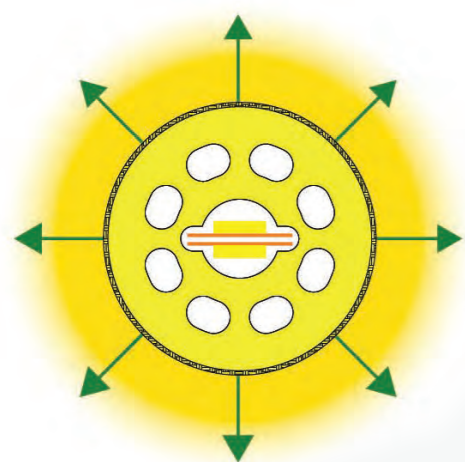

SIDE & DETAILS