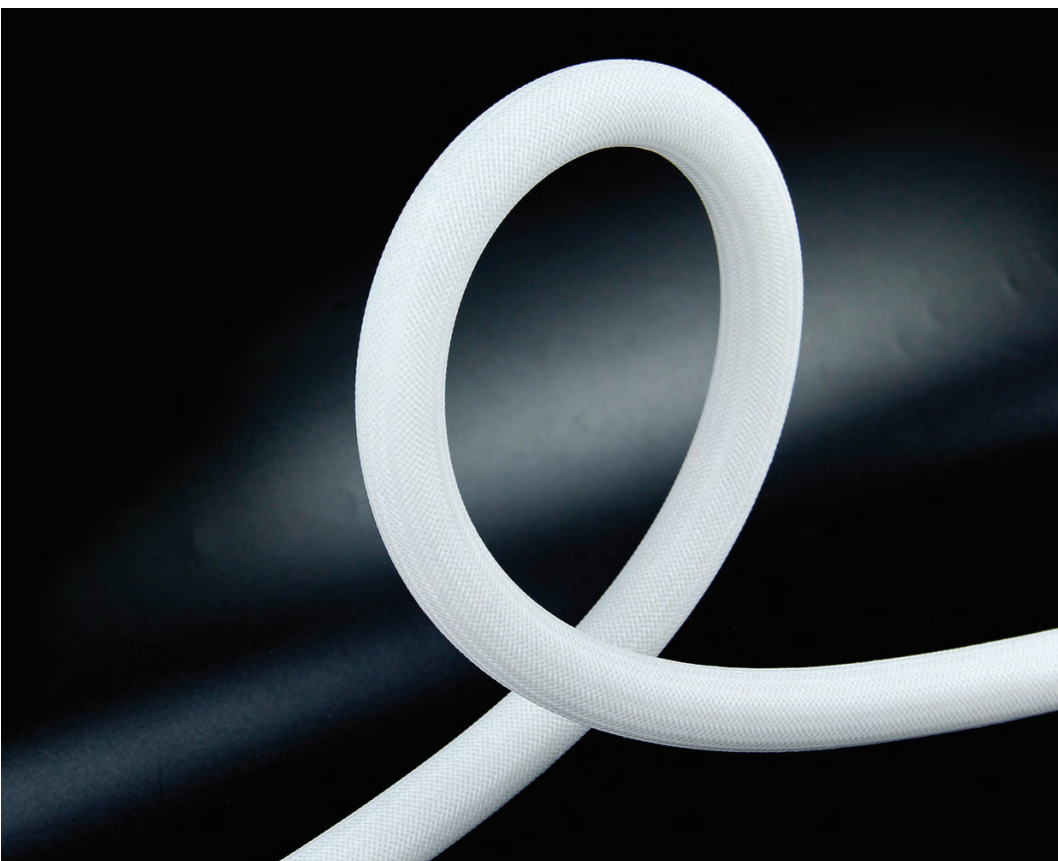

This innovative lighting solution empowers you to transform any area into a customized, eye-catching display.

FLEXI GLOW MESH

Suitable for indoor and outdoor use

- Customizable length and design
- Unique outlook compared to traditional neon flex lights
- Dimmable with compatible lighting control systems
- Energy-efficient LED technology for long-lasting performance
- Easy installation with flexible and lightweight construction
- Available in a range of color temperatures to suit any space
- Integrated connectivity options for smart home integration