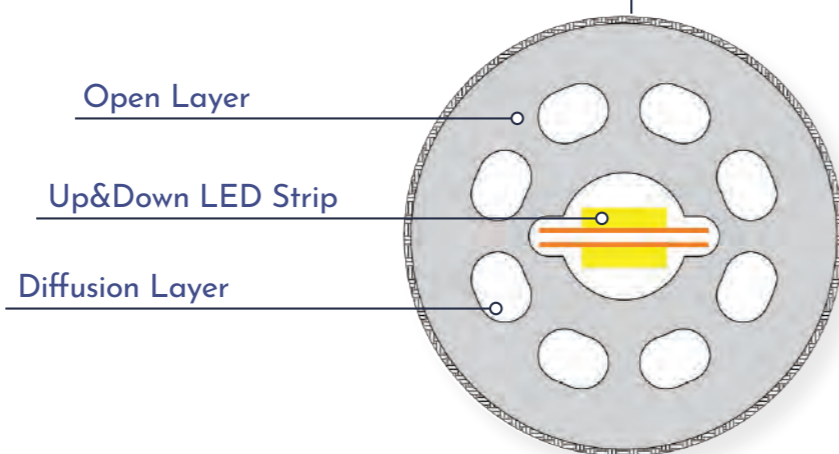

This innovative lighting solution empowers you to transform any area into a customized, eye-catching display.

FLEXI GLOW MESH

Suitable for indoor and outdoor use

- Customizable length and design
- Unique outlook compared to traditional neon flex lights
- Dimmable with compatible lighting control systems
- Energy-efficient LED technology for long-lasting performance
- Easy installation with flexible and lightweight construction
- Available in a range of color temperatures to suit any space
- Integrated connectivity options for smart home integration

STRUCTURE

SIDE & DETAILS

CHARACTERISTICS

- professional design with continuous and uniform illumination, no led dot or dark spot. Same color consist
- Silicon housing UV & flame & heat resistant, stable performance in heavy weather
- Resistance to corrosion, acid and alkali. IP67 waterproof
- Extremely flexible, easy to bend to any