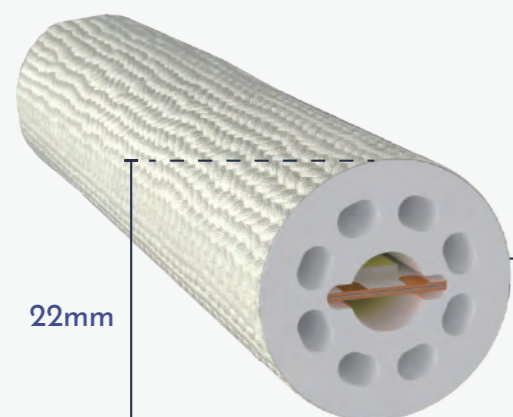

STRUCTURE

SIDE & DETAILS

CHARACTERISTICS

- professional design with continuous and uniform illumination, no led dot or dark spot. Same color consist
- Silicon housing UV & flame & heat resistant, stable performance in heavy weather
- Resistance to corrosion, acid and alkali. IP67 waterproof
- Extremely flexible, easy to bend to any