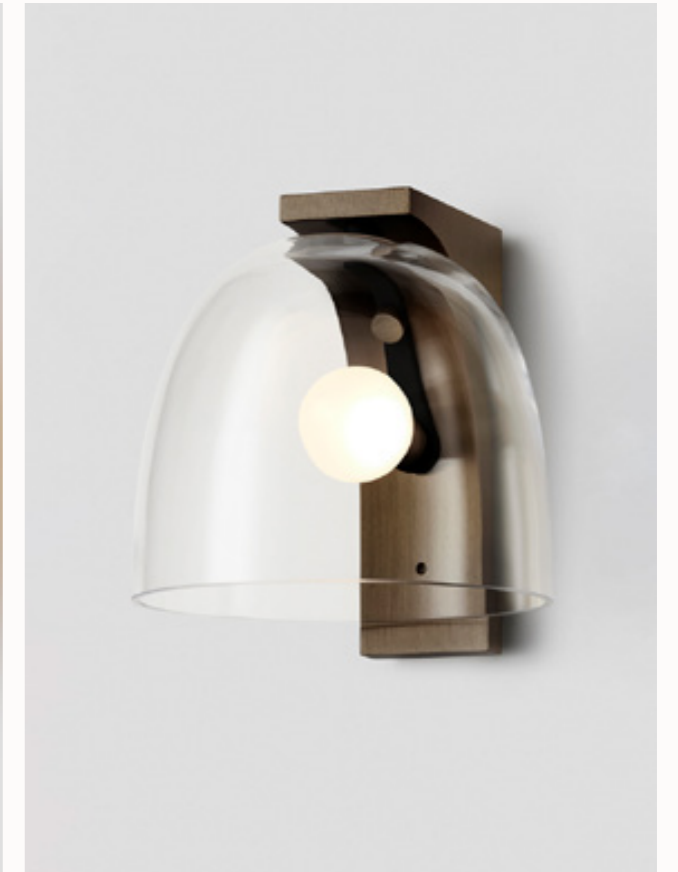

PENDANT

AVAILABLE FINISHES

FITTING

- Brass (pictured)
- Mid Bronze
- Satin Nickel
- Black Electroplate

SHADE COLOUR

- Snow (pictured)
- Clear
- Grey
- Smoke

WALL SCONCE

AVAILABLE FINISHES