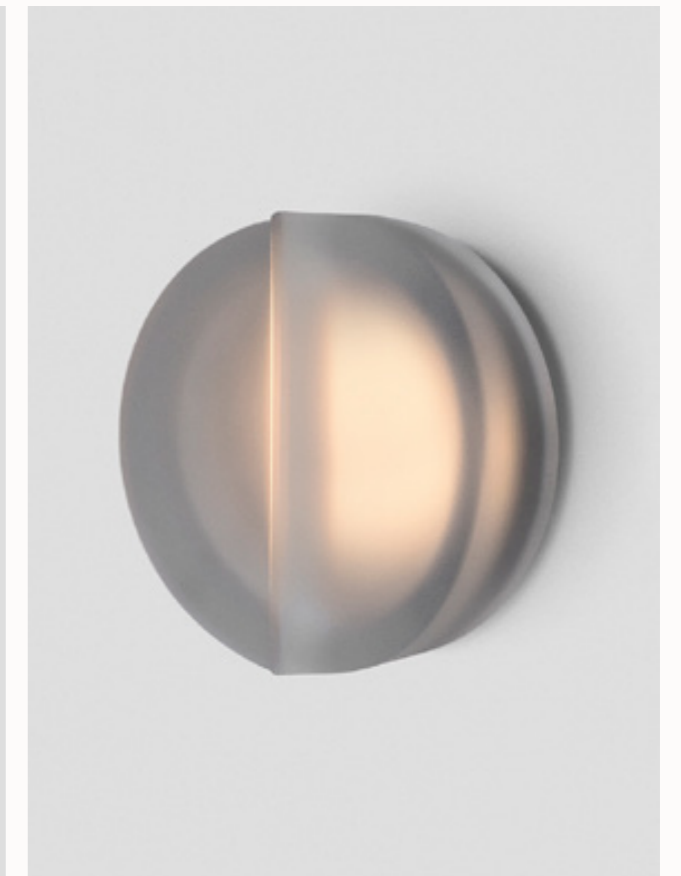

OCCHI MAXI WALL SCONCE