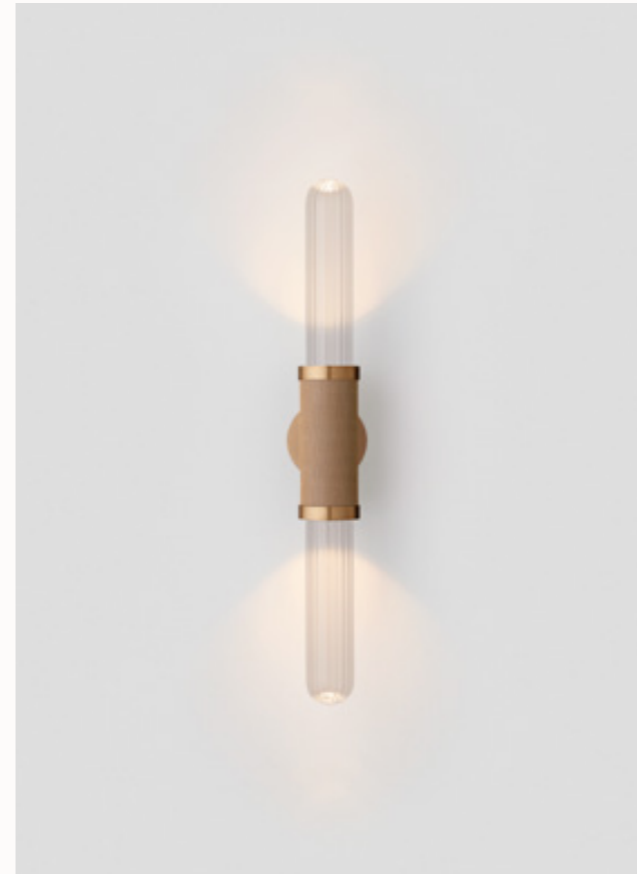

SHORT WALL SCONCE

AVAILABLE FINISHES

FITTING

- Brass (pictured)
- Mid Bronze
- Satin Nickel
- Black Electroplate

SHADE COLOUR

- Snow
- Clear Fluted (pictured)

INLAY

- Brass Mesh (pictured)
- Silver Mesh
- Rose Gold Mesh
- Latte Leather
- Navy Leather
- Black Leather