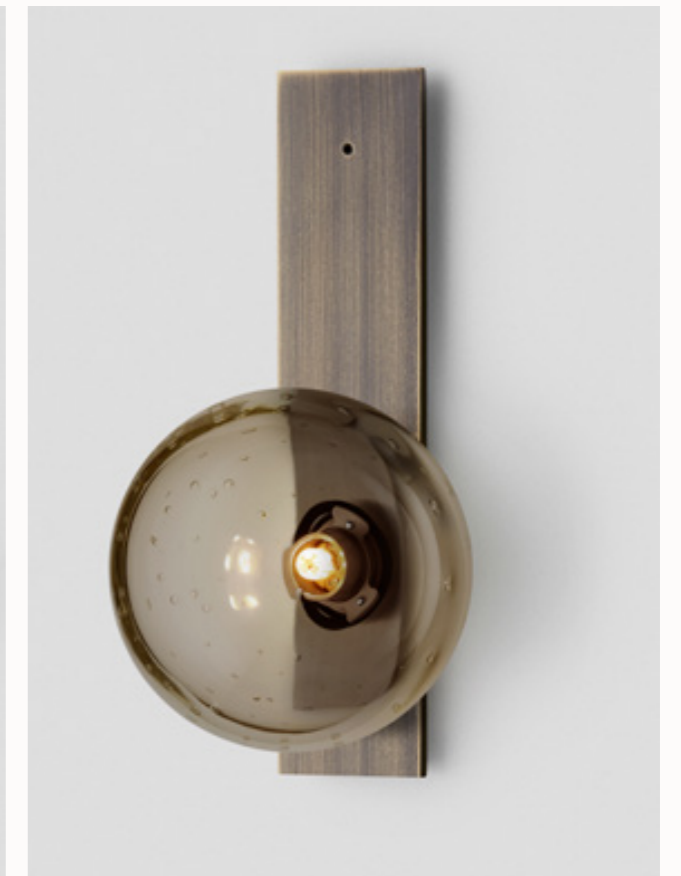

WALL SCONCE ON FLAT

SLAB

Slab reflects sculptural art forms of wall and ceiling jewellery, with its jewel tone colours elegantly suspended in a solid glass sculptural form.

- AVAILABLE FINISHES**
- FITTING**
- Brass (pictured left)
 - Mid Bronze (pictured right)
 - Satin Nickel
 - Black Electroplate
- SHADE COLOUR**
- Fizi
 - Grey (pictured right)
 - Tea (pictured left)
 - Drunken Emerald
 - Ocean
- Please visit articolostudios.com for finish references by collection.*