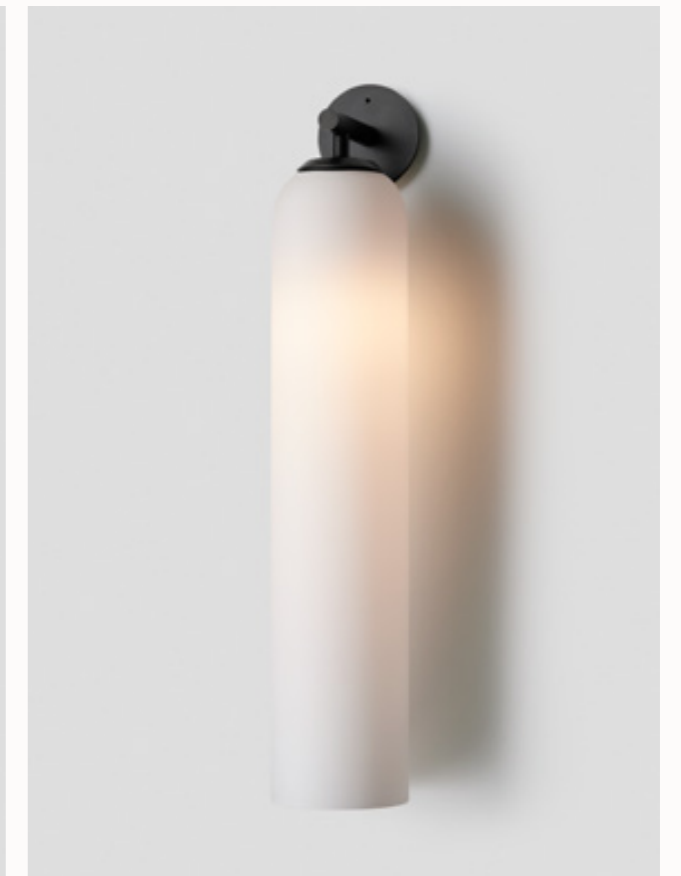

Clear

LENS

Flat

Globe

*Please visit articolostudios.com
for finish references by collection.*

SHORT HOVER WALL SCONCE

TALL HOVER WALL SCONCE

LUMI