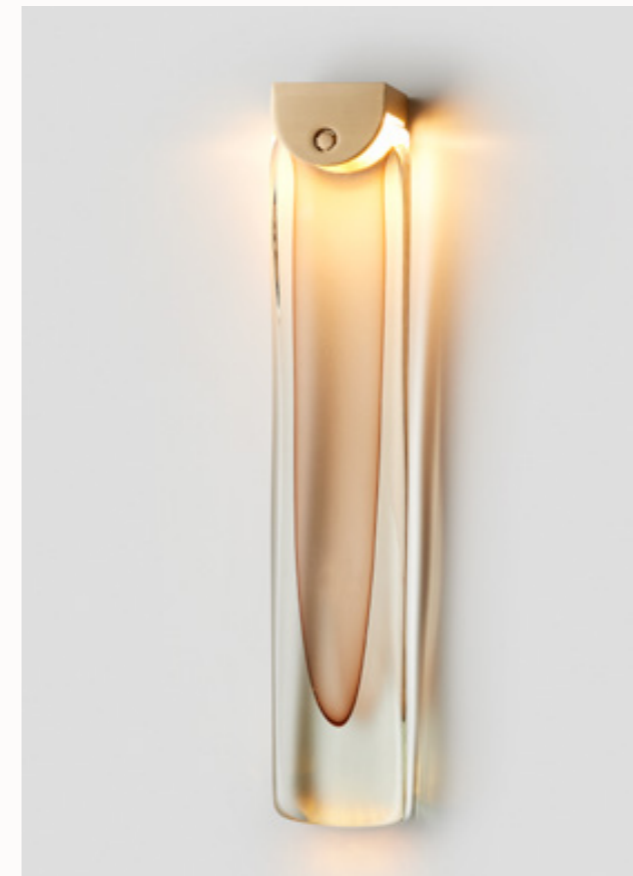

SLAB

Slab reflects sculptural art forms of wall and ceiling jewellery, with its jewel tone colours elegantly suspended in a solid glass sculptural form.

1. **AVAILABLE FINISHES**
2. **FITTING**
3. Brass (pictured left)
   - Mid Bronze (pictured right)
   - Satin Nickel
   - Black Electroplate
4. **SHADE COLOUR**
5. Fizi
   - Grey (pictured right)
   - Tea (pictured left)
   - Drunken Emerald
   - Ocean
6. *Please visit articolostudios.com for finish references by collection.*

WALL SCONCE