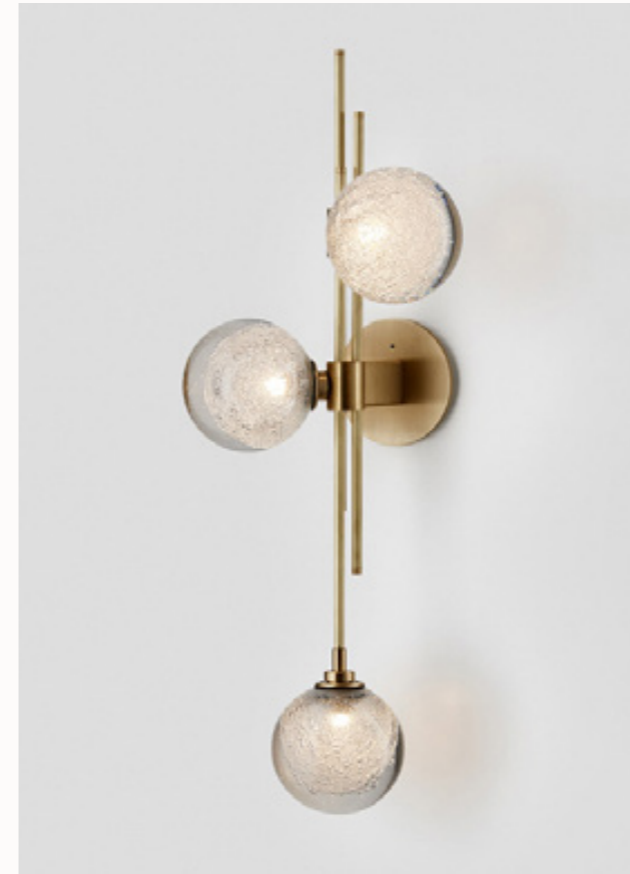

WALL SCONCE

AVAILABLE FINISHES

FITTING

- Brass (pictured)
- Mid Bronze
- Satin Nickel
- Black Electroplate

SHADE COLOUR

- Fizi (pictured)
- Snow
- Tea
- Frosted Tea
- Spoti Black
- Spoti White
- Scandi Smoke