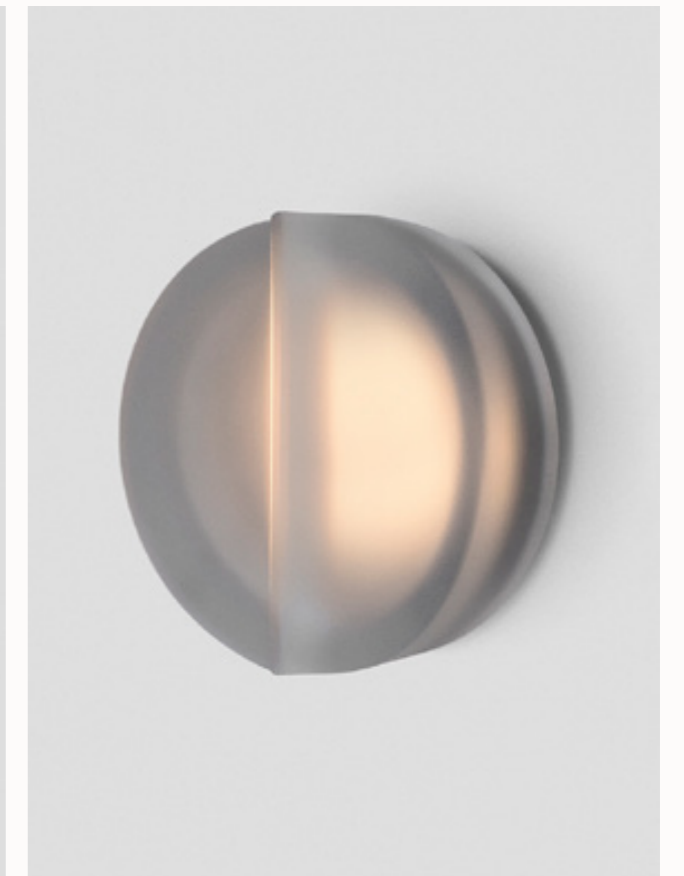

AVAILABLE FINISHES

FITTING

Brass
Mid Bronze (pictured)
Satin Nickel
Anodised Black

SHADE COLOUR

Satin Frost

Please visit articolostudios.com for finish references by collection.

OCCHI WALL SCONCE

OCCHI MAXI WALL SCONCE