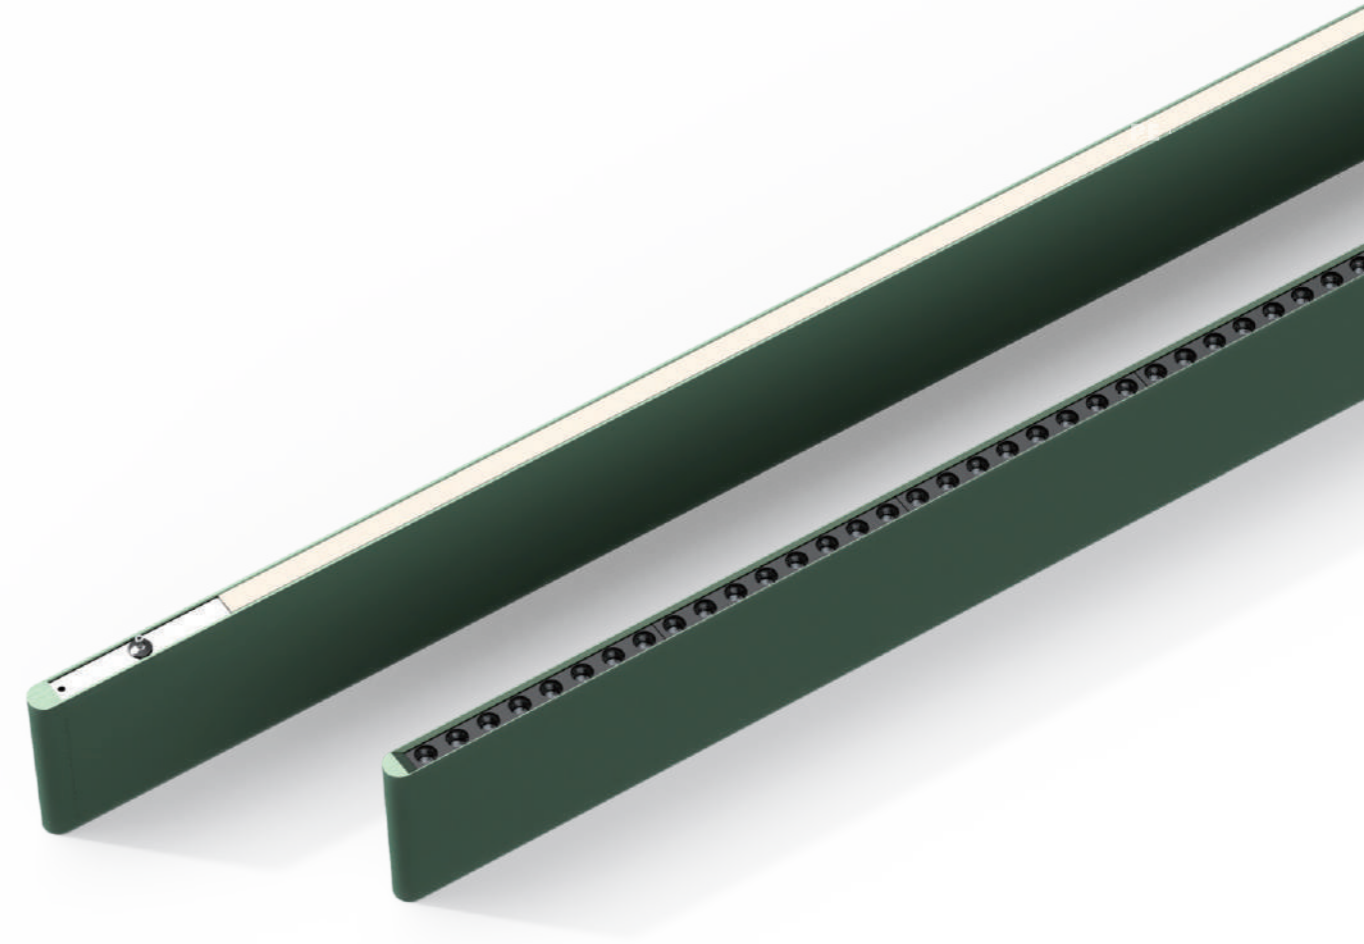

## Korris Arc

KORRIS

**Light Cup**  
Deep Cup Anti-Glare

**Prism Anti-glare Diffuser**  
Eye Protection

**Glow Up and Down**

The integration of upper and lower lighting elements generates a three-dimensional lighting environment: the lower lights effectively illuminate the entire office space, while the upper lights provide additional brightness to the ceiling, resulting in a heightened sense of illumination and fostering a more comfortable and relaxed atmosphere. This lighting solution is particularly well-suited for application in refined office settings.