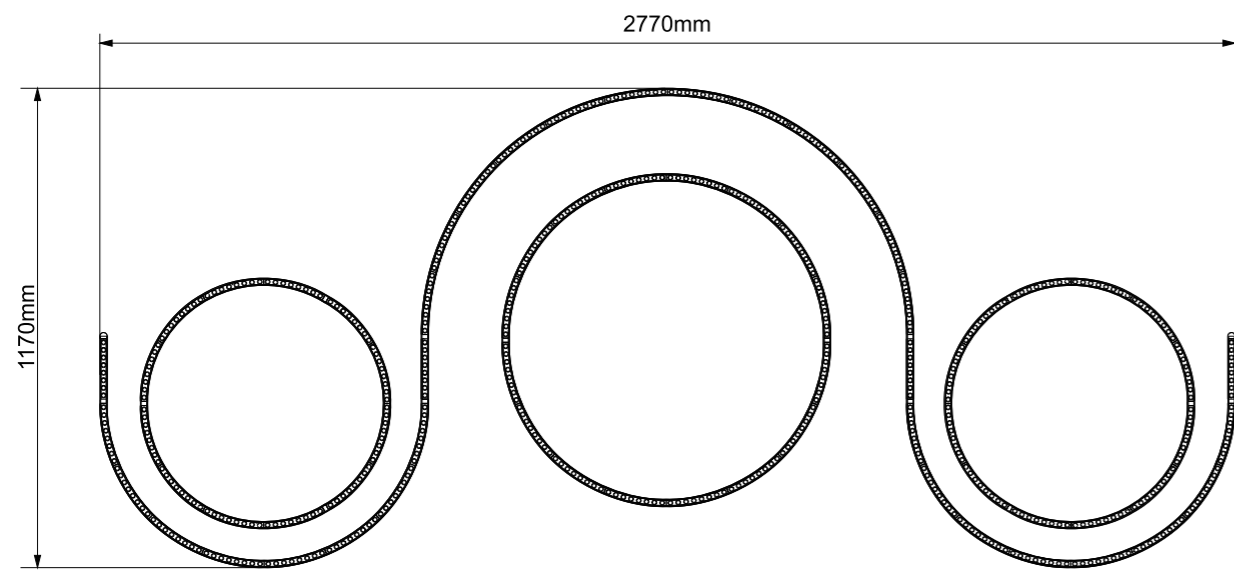

## Product Features

Arc Sizes: Ø600mm, Ø800mm, Ø1200mm

Standard Parameter	
<b>Color:</b>	Various Selection (Can be very upon request)
<b>Lumen Output:</b>	Uplight 80lm/W + Downlight 100lm/W
<b>Color Temperture (CCT):</b>	3000K/ 4000K/ 5000K
<b>CRI:</b>	Ra 90+
<b>Dimming Option:</b>	1-10V/ DALI/ Non-dim

DIY Example 1

DIY Example 2

Ø600mm  
1/3 Circle x 6

Ø800mm  
Quarter Circle x 4

Ø800mm  
Quarter Circle x 4

Ø1200mm  
Quarter Circle x 2

Straight Strip x 2

DIY Example 3

Ø600mm  
Semicircle x 14

Straight Strip x 14

DIY Example 4

Ø600mm  
Quarter Circle x 1

Ø600mm  
Semicircle x 3

Straight Strip x 3

DIY Example 5

Ø600mm  
Semicircle x 2

Straight Strip x 2

DIY Example 6

DIY Example 7

DIY Example 8

Ø600mm  
1/3 Circle x 4

Ø600mm  
Semicircle x 2

Ø800mm  
Customizable Arc x 2

Straight Strip x 5