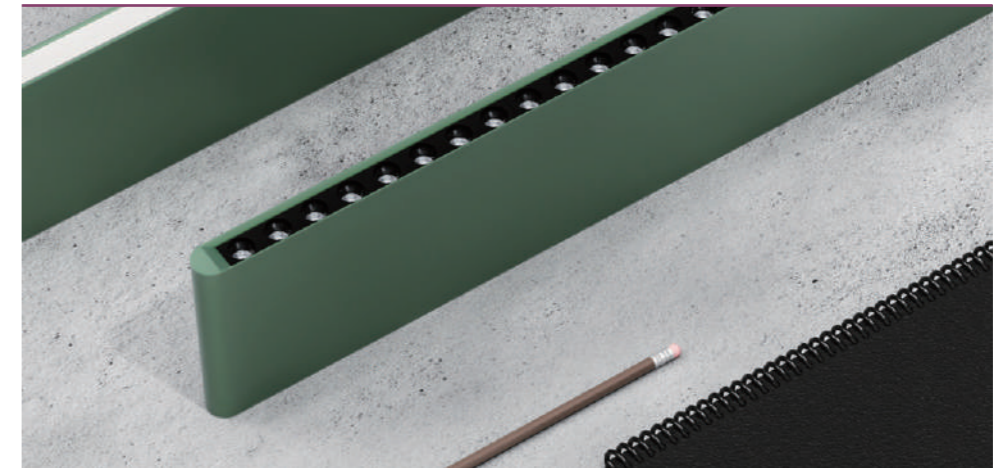

Optical Components

Korris