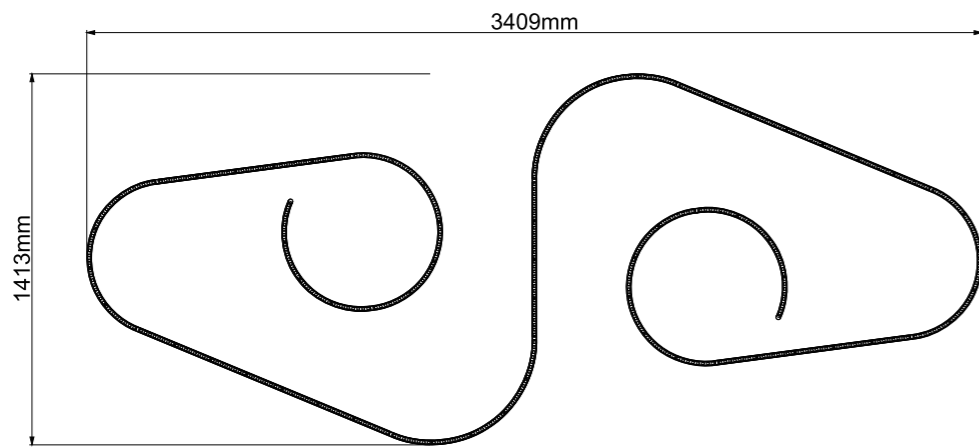

Ø600mm
1/3 Circle x 4

Ø600mm
Semicircle x 2

Ø800mm
Customizable Arc x 2

Straight Strip x 5

Ø600mm
Semicircle x 4

Straight Strip x 7

DIY Example 9