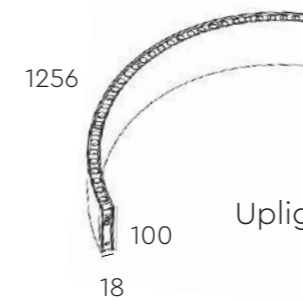

## Product Features

Arc Sizes: Ø600mm, Ø800mm, Ø1200mm

Standard Parameter	
<b>Color:</b>	Various Selection (Can be very upon request)
<b>Lumen Output:</b>	Uplight 80lm/W + Downlight 100lm/W
<b>Color Temperture (CCT):</b>	3000K/ 4000K/ 5000K
<b>CRI:</b>	Ra 90+
<b>Dimming Option:</b>	1-10V/ DALI/ Non-dim

ARC Module - Quarter Circle 90° Angle

Standard Parameter

**Power:**  
Uplight 12W + Downlight 12W

**Power:**  
Uplight 16W + Downlight 16W

**Power:**  
Uplight 24W + Downlight 24W

ARC Module - 1/3 Circle 120° Angle

Standard Parameter

**Power:**  
Uplight 16W + Downlight 16W

**Power:**  
Uplight 32W + Downlight 32W

**ARC Module - Semicircle 180° Angle**

**Standard Parameter**

**ARC Module - Straight Strip**

**Standard Parameter**

DIY Example 1

DIY Example 2

Ø600mm  
1/3 Circle x 6

Ø800mm  
Quarter Circle x 4

Ø800mm  
Quarter Circle x 4

Ø1200mm  
Quarter Circle x 2

Straight Strip x 2

DIY Example 3