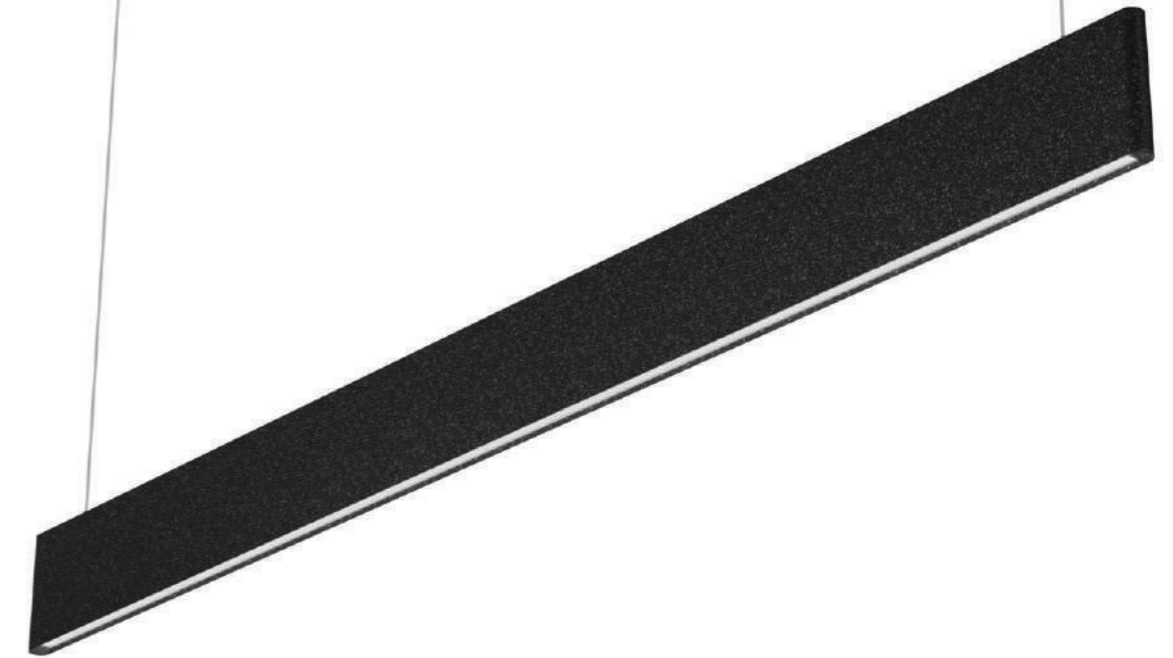

Korris - with Light Cups

Standard Parameter

- **Dimension (L x W x H):** 1215 x 18 x 100mm
- **Color:** Various Selection (Can be very upon request)
- **Power:** Uplight 15W + Downlight 30W (Can be very upon request)
- **Lumen Output:** Uplight 100lm/W + Downlight 105lm/W
- **Color Temperature (CCT):** 3000K/ 4000K/ 5000K
- **CRI:** Ra 90+
- **Dimming Option:** 1-10V/ DALI/ Non-dim
- **Beam Angle:** Uplight 100° + Downlight 36° (Can be very upon request)

Korris - with Prism Anti-glare Diffuser

Standard Parameter

- **Dimension (L x W x H):** 1215 x 18 x 100mm
- **Color:** Various Selection (Can be very upon request)
- **Power:** Uplight 15W + Downlight 30W (Can be very upon request)
- **Lumen Output:** Uplight 100lm/W + Downlight 105lm/W
- **Color Temperature (CCT):** 3000K/ 4000K/ 5000K
- **CRI:** Ra 90+
- **Dimming Option:** 1-10V/ DALI/ Non-dim
- **Beam Angle:** Uplight 100° + Downlight 36° (Can be very upon request)