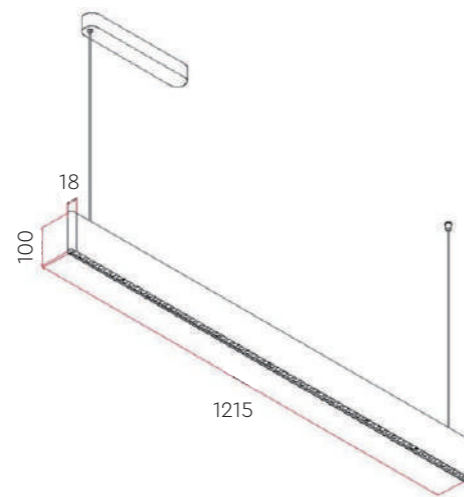

**Interior Lighting**

**Ceiling Mounted**

**Color Temperature**

**Korris - with Light Cups**

**Standard Parameter**

- Dimension (L x W x H):** 1215 x 18 x 100mm
- Color:** Various Selection (Can be very upon request)
- Power:** Uplight 15W + Downlight 30W (Can be very upon request)
- Lumen Output:** Uplight 100lm/W + Downlight 105lm/W
- Color Temperature (CCT):** 3000K/ 4000K/ 5000K
- CRI:** Ra 90+
- Dimming Option:** 1-10V/ DALI/ Non-dim
- Beam Angle:** Uplight 100° + Downlight 36° (Can be very upon request)