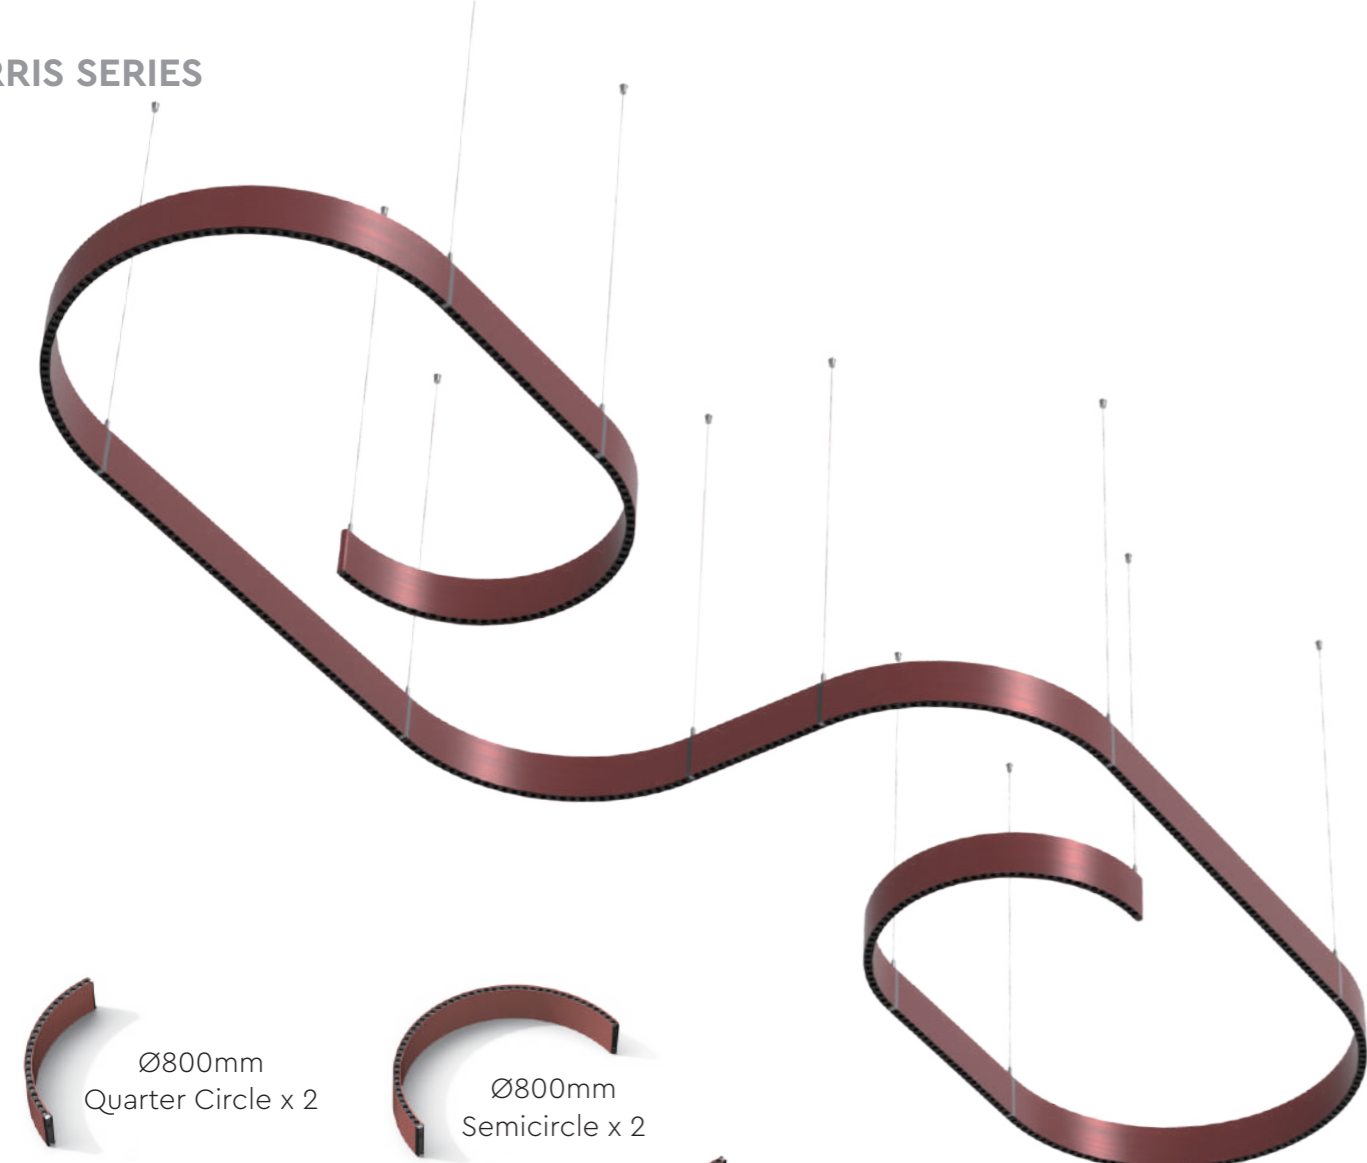

DIY Example 1

DIY Example 2

Ø600mm  
1/3 Circle x 6

Ø800mm  
Quarter Circle x 4

Ø800mm  
Quarter Circle x 4

Ø1200mm  
Quarter Circle x 2

Straight Strip x 2

DIY Example 3

Ø600mm  
Semicircle x 14

Straight Strip x 14

DIY Example 4

Ø600mm  
Quarter Circle x 1

Ø600mm  
Semicircle x 3

Straight Strip x 3

DIY Example 5

Ø600mm  
Semicircle x 2

Straight Strip x 2

DIY Example 6

DIY Example 7

DIY Example 8

Ø600mm  
1/3 Circle x 4

Ø600mm  
Semicircle x 2

Ø800mm  
Customizable Arc x 2

Straight Strip x 5

Ø600mm  
Semicircle x 4

Straight Strip x 7

DIY Example 9

DIY Example 10

DIY Example 11

DIY Example 12

[www.welighting.com](http://www.welighting.com)

WELIGHTING