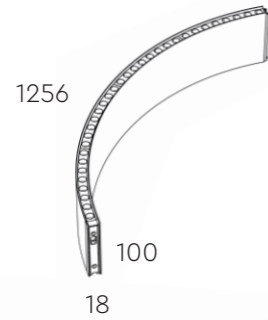

Power:
Uplight 16W + Downlight 16W