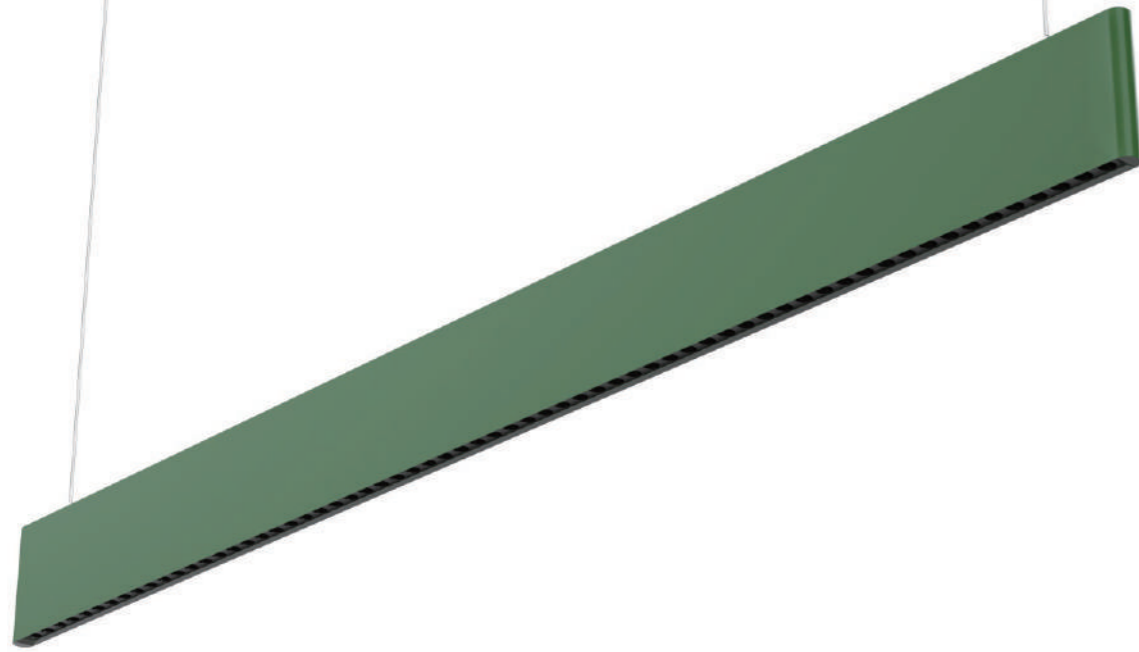

**Interior Lighting**

**Ceiling Mounted**

**Color Temperature**

**Korris - with Light Cups**

**Standard Parameter**

- Dimension (L x W x H):** 1215 x 18 x 100mm
- Color:** Various Selection (Can be very upon request)
- Power:** Uplight 15W + Downlight 30W (Can be very upon request)
- Lumen Output:** Uplight 100lm/W + Downlight 105lm/W
- Color Temperature (CCT):** 3000K/ 4000K/ 5000K
- CRI:** Ra 90+
- Dimming Option:** 1-10V/ DALI/ Non-dim
- Beam Angle:** Uplight 100° + Downlight 36° (Can be very upon request)