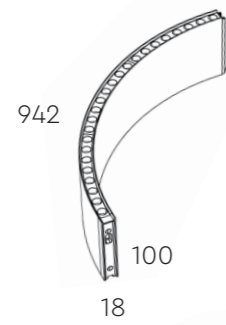

Power:
Uplight 12W + Downlight 12W