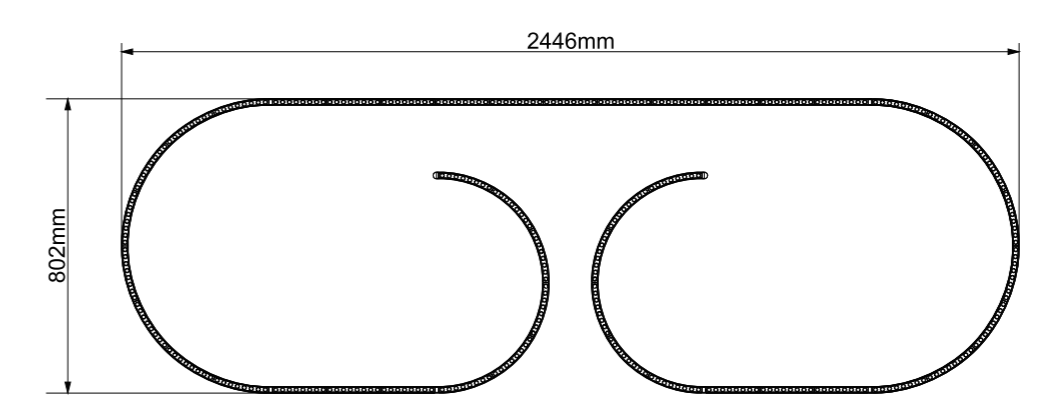

## Product Features

Arc Sizes: Ø600mm, Ø800mm, Ø1200mm

Standard Parameter	
<b>Color:</b>	Various Selection (Can be very upon request)
<b>Lumen Output:</b>	Uplight 80lm/W + Downlight 100lm/W
<b>Color Temperture (CCT):</b>	3000K/ 4000K/ 5000K
<b>CRI:</b>	Ra 90+
<b>Dimming Option:</b>	1-10V/ DALI/ Non-dim

DIY Example 1

DIY Example 2

Ø600mm  
1/3 Circle x 6

Ø800mm  
Quarter Circle x 4

Ø800mm  
Quarter Circle x 4

Ø1200mm  
Quarter Circle x 2

Straight Strip x 2

DIY Example 3

Ø600mm  
Semicircle x 14

Straight Strip x 14

DIY Example 4

Ø600mm  
Quarter Circle x 1

Ø600mm  
Semicircle x 3

Straight Strip x 3

DIY Example 5

Ø600mm  
Semicircle x 2

Straight Strip x 2

DIY Example 6

DIY Example 7

DIY Example 8

Ø600mm  
1/3 Circle x 4

Ø600mm  
Semicircle x 2

Ø800mm  
Customizable Arc x 2

Straight Strip x 5