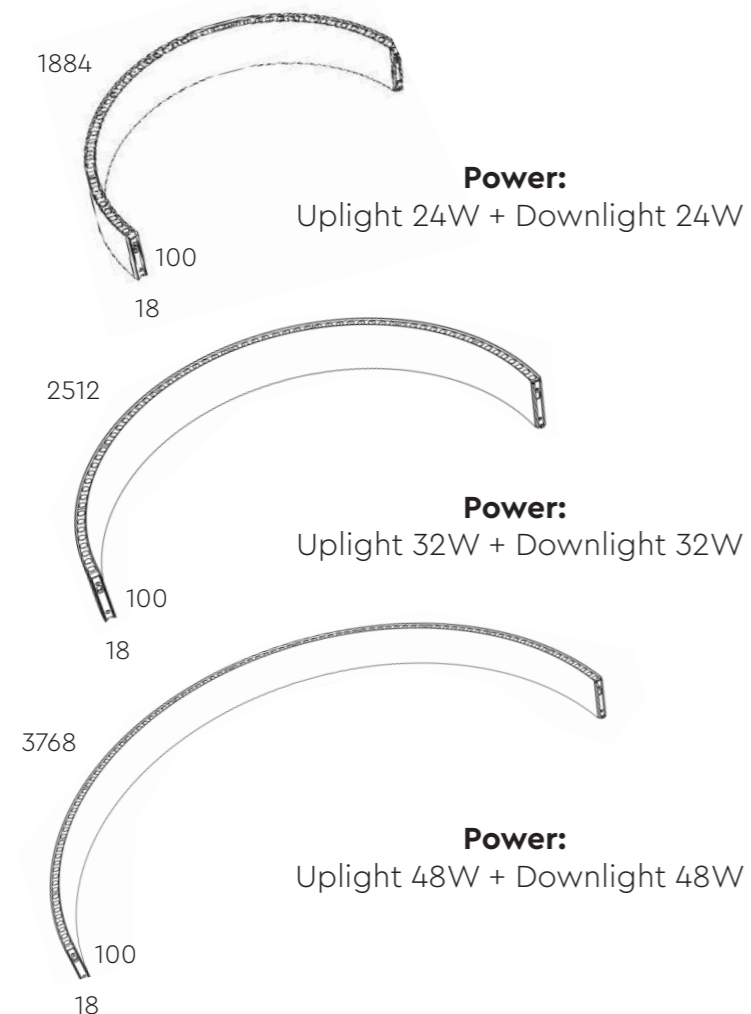

## Product Features

Arc Sizes: Ø600mm, Ø800mm, Ø1200mm

Standard Parameter	
<b>Color:</b>	Various Selection (Can be very upon request)
<b>Lumen Output:</b>	Uplight 80lm/W + Downlight 100lm/W
<b>Color Temperture (CCT):</b>	3000K/ 4000K/ 5000K
<b>CRI:</b>	Ra 90+
<b>Dimming Option:</b>	1-10V/ DALI/ Non-dim

ARC Module - Quarter Circle 90° Angle

Standard Parameter

**Power:**  
Uplight 12W + Downlight 12W

**Power:**  
Uplight 16W + Downlight 16W

**Power:**  
Uplight 24W + Downlight 24W

ARC Module - 1/3 Circle 120° Angle

Standard Parameter

**Power:**  
Uplight 16W + Downlight 16W

**Power:**  
Uplight 32W + Downlight 32W

**ARC Module - Semicircle 180° Angle**

**Standard Parameter**

**ARC Module - Straight Strip**

**Standard Parameter**

DIY Example 1

DIY Example 2

Ø600mm  
1/3 Circle x 6

Ø800mm  
Quarter Circle x 4

Ø800mm  
Quarter Circle x 4

Ø1200mm  
Quarter Circle x 2

Straight Strip x 2

DIY Example 3