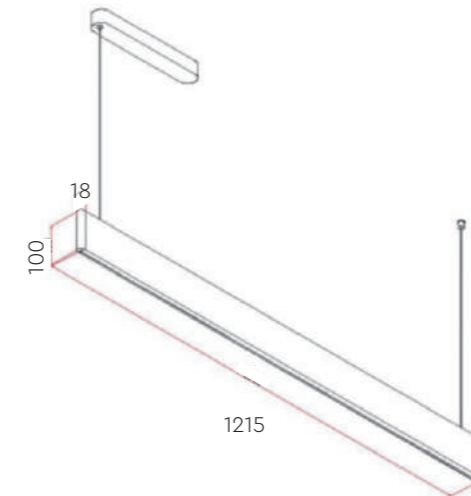

Korris - with Prism Anti-glare Diffuser

Standard Parameter

- **Dimension (L x W x H):** 1215 x 18 x 100mm
- **Color:** Various Selection (Can be very upon request)
- **Power:** Uplight 15W + Downlight 30W (Can be very upon request)
- **Lumen Output:** Uplight 100lm/W + Downlight 105lm/W
- **Color Temperature (CCT):** 3000K/ 4000K/ 5000K
- **CRI:** Ra 90+
- **Dimming Option:** 1-10V/ DALI/ Non-dim
- **Beam Angle:** Uplight 100° + Downlight 36° (Can be very upon request)