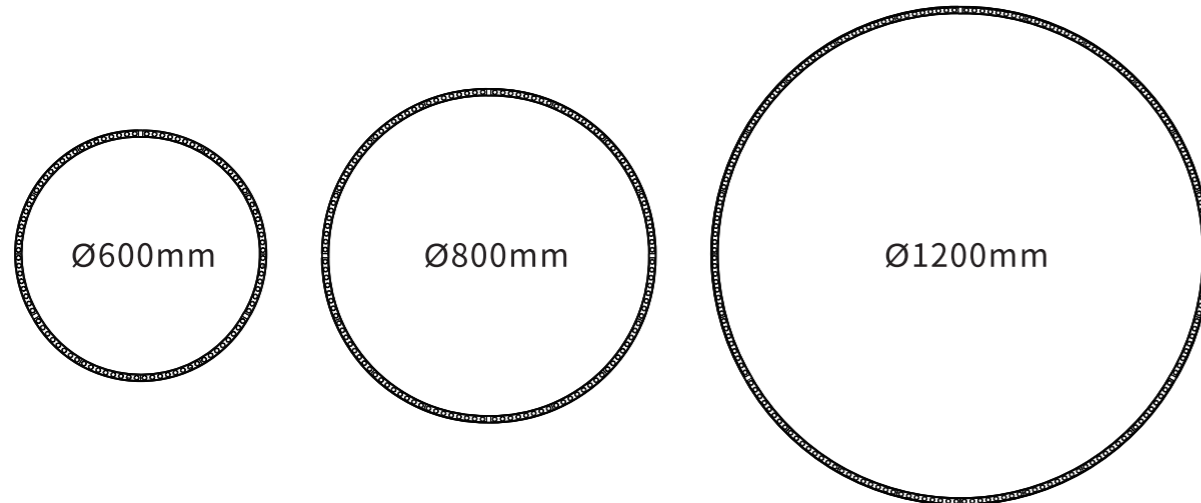

**Interior Lighting**

**Ceiling Mounted**

**Color Temperature**

**Korris - with Light Cups**

**Standard Parameter**

- Dimension (L x W x H):** 1215 x 18 x 100mm
- Color:** Various Selection (Can be very upon request)
- Power:** Uplight 15W + Downlight 30W (Can be very upon request)
- Lumen Output:** Uplight 100lm/W + Downlight 105lm/W
- Color Temperature (CCT):** 3000K/ 4000K/ 5000K
- CRI:** Ra 90+
- Dimming Option:** 1-10V/ DALI/ Non-dim
- Beam Angle:** Uplight 100° + Downlight 36° (Can be very upon request)

## Product Features

Arc Sizes: Ø600mm, Ø800mm, Ø1200mm

Standard Parameter	
<b>Color:</b>	Various Selection (Can be very upon request)
<b>Lumen Output:</b>	Uplight 80lm/W + Downlight 100lm/W
<b>Color Temperture (CCT):</b>	3000K/ 4000K/ 5000K
<b>CRI:</b>	Ra 90+
<b>Dimming Option:</b>	1-10V/ DALI/ Non-dim

Standard Parameter

**Power:**  
Uplight 16W + Downlight 16W

**Power:**  
Uplight 32W + Downlight 32W

**ARC Module - Semicircle 180° Angle**

**Standard Parameter**

**ARC Module - Straight Strip**

**Standard Parameter**

DIY Example 1

DIY Example 2

Ø600mm  
1/3 Circle x 6

Ø800mm  
Quarter Circle x 4

Ø800mm  
Quarter Circle x 4

Ø1200mm  
Quarter Circle x 2

Straight Strip x 2

DIY Example 3