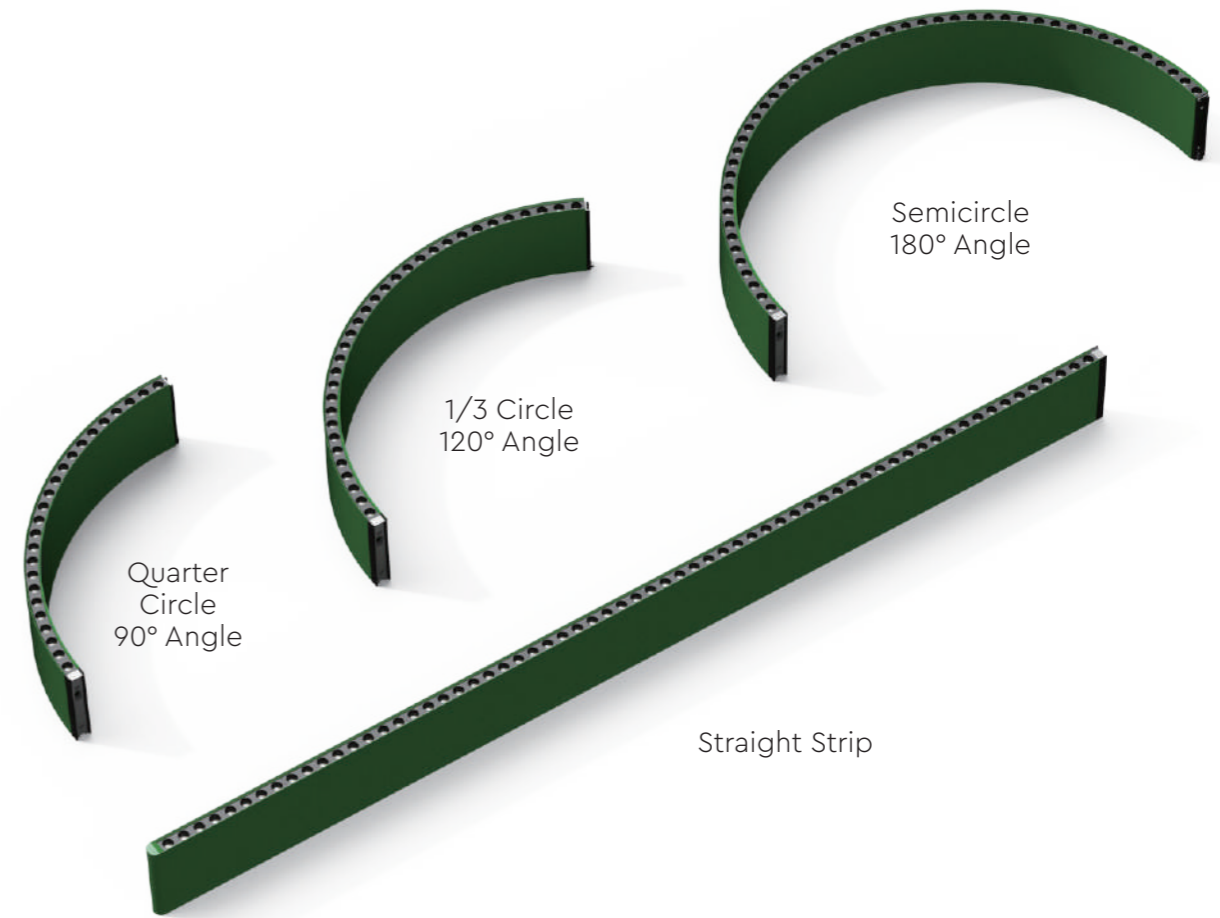

Product Features

Arc Sizes: Ø600mm, Ø800mm, Ø1200mm

Standard Parameter	
Color:	Various Selection (Can be very upon request)
Lumen Output:	Uplight 80lm/W + Downlight 100lm/W
Color Temperture (CCT):	3000K/ 4000K/ 5000K
CRI:	Ra 90+
Dimming Option:	1-10V/ DALI/ Non-dim