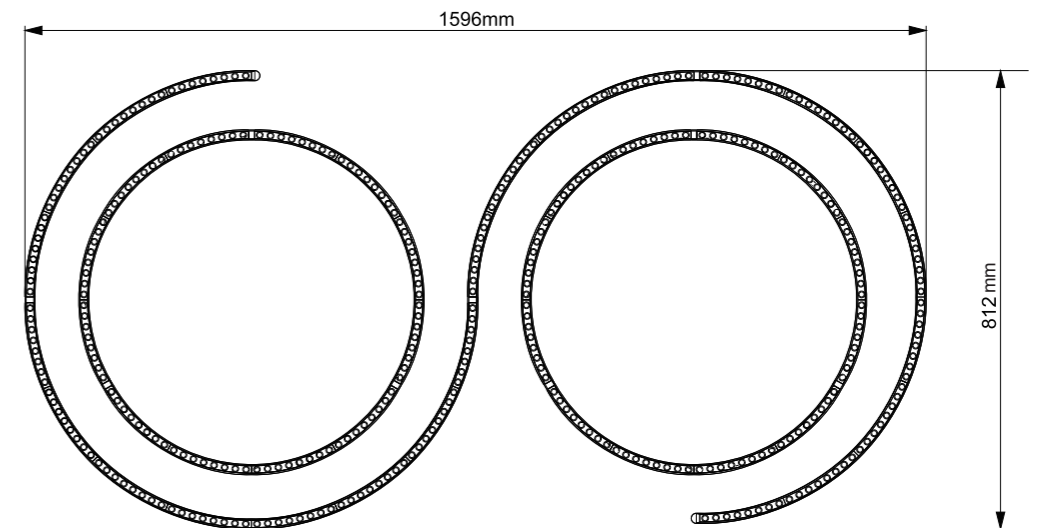

## Product Features

Arc Sizes: Ø600mm, Ø800mm, Ø1200mm

Standard Parameter	
<b>Color:</b>	Various Selection (Can be very upon request)
<b>Lumen Output:</b>	Uplight 80lm/W + Downlight 100lm/W
<b>Color Temperture (CCT):</b>	3000K/ 4000K/ 5000K
<b>CRI:</b>	Ra 90+
<b>Dimming Option:</b>	1-10V/ DALI/ Non-dim

Standard Parameter

**Power:**  
Uplight 16W + Downlight 16W

**Power:**  
Uplight 32W + Downlight 32W

**ARC Module - Semicircle 180° Angle**

**Standard Parameter**

**ARC Module - Straight Strip**

**Standard Parameter**

DIY Example 1

DIY Example 2

Ø600mm  
1/3 Circle x 6

Ø800mm  
Quarter Circle x 4

Ø800mm  
Quarter Circle x 4

Ø1200mm  
Quarter Circle x 2

Straight Strip x 2

DIY Example 3

Ø600mm  
Semicircle x 14

Straight Strip x 14

DIY Example 4

Ø600mm  
Quarter Circle x 1

Ø600mm  
Semicircle x 3

Straight Strip x 3

DIY Example 5

Ø600mm  
Semicircle x 2