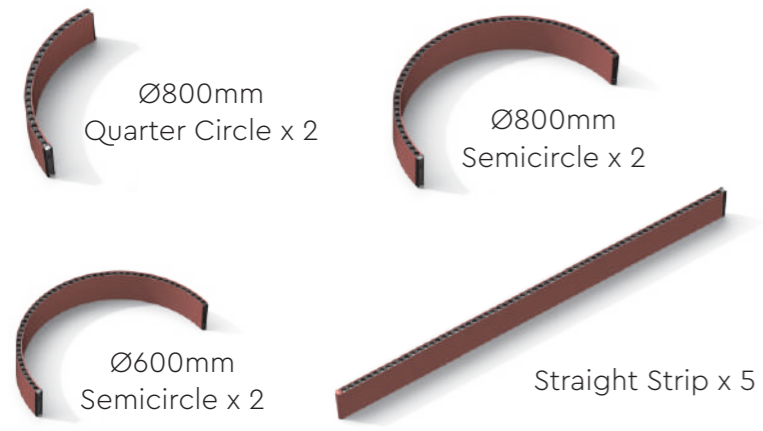

## Product Features

Arc Sizes: Ø600mm, Ø800mm, Ø1200mm

Standard Parameter	
<b>Color:</b>	Various Selection (Can be very upon request)
<b>Lumen Output:</b>	Uplight 80lm/W + Downlight 100lm/W
<b>Color Temperture (CCT):</b>	3000K/ 4000K/ 5000K
<b>CRI:</b>	Ra 90+
<b>Dimming Option:</b>	1-10V/ DALI/ Non-dim

DIY Example 1

DIY Example 2

Ø600mm  
1/3 Circle x 6

Ø800mm  
Quarter Circle x 4

Ø800mm  
Quarter Circle x 4

Ø1200mm  
Quarter Circle x 2

Straight Strip x 2

DIY Example 3

Ø600mm  
Semicircle x 14

Straight Strip x 14

DIY Example 4

Ø600mm  
Quarter Circle x 1

Ø600mm  
Semicircle x 3

Straight Strip x 3

DIY Example 5

Ø600mm  
Semicircle x 2

Straight Strip x 2

DIY Example 6

DIY Example 7

DIY Example 8

Ø600mm  
1/3 Circle x 4

Ø600mm  
Semicircle x 2

Ø800mm  
Customizable Arc x 2

Straight Strip x 5