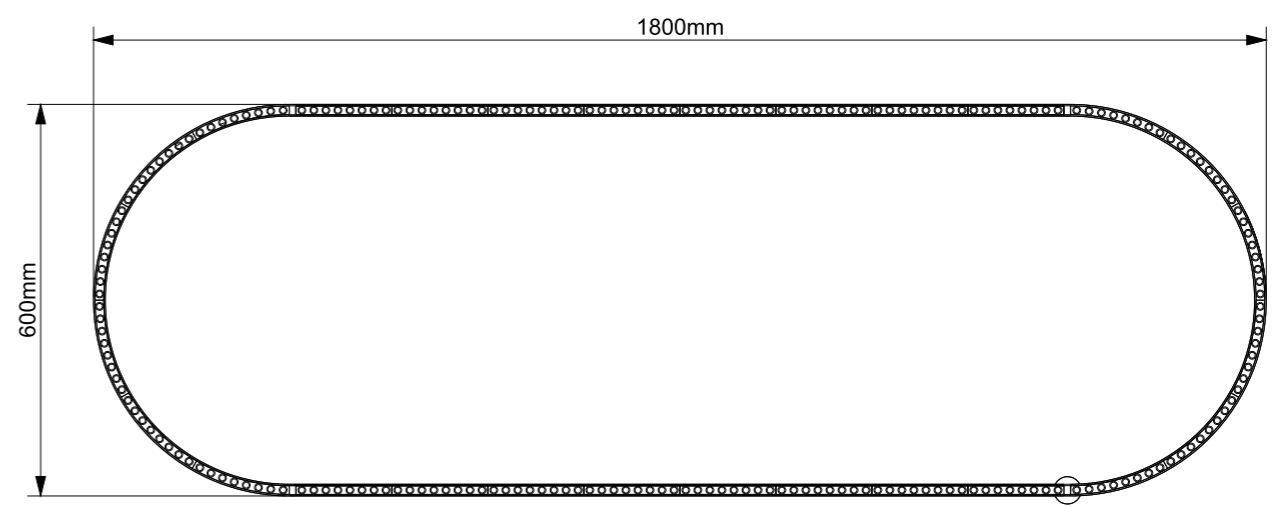

## Product Features

Arc Sizes: Ø600mm, Ø800mm, Ø1200mm

Standard Parameter	
<b>Color:</b>	Various Selection (Can be very upon request)
<b>Lumen Output:</b>	Uplight 80lm/W + Downlight 100lm/W
<b>Color Temperture (CCT):</b>	3000K/ 4000K/ 5000K
<b>CRI:</b>	Ra 90+
<b>Dimming Option:</b>	1-10V/ DALI/ Non-dim

DIY Example 1

DIY Example 2

Ø600mm  
1/3 Circle x 6

Ø800mm  
Quarter Circle x 4

Ø800mm  
Quarter Circle x 4

Ø1200mm  
Quarter Circle x 2

Straight Strip x 2

DIY Example 3

Ø600mm  
Semicircle x 14

Straight Strip x 14

DIY Example 4

Ø600mm  
Quarter Circle x 1

Ø600mm  
Semicircle x 3

Straight Strip x 3

DIY Example 5

Ø600mm  
Semicircle x 2

Straight Strip x 2

DIY Example 6

DIY Example 7

DIY Example 8

Ø600mm  
1/3 Circle x 4

Ø600mm  
Semicircle x 2

Ø800mm  
Customizable Arc x 2

Straight Strip x 5