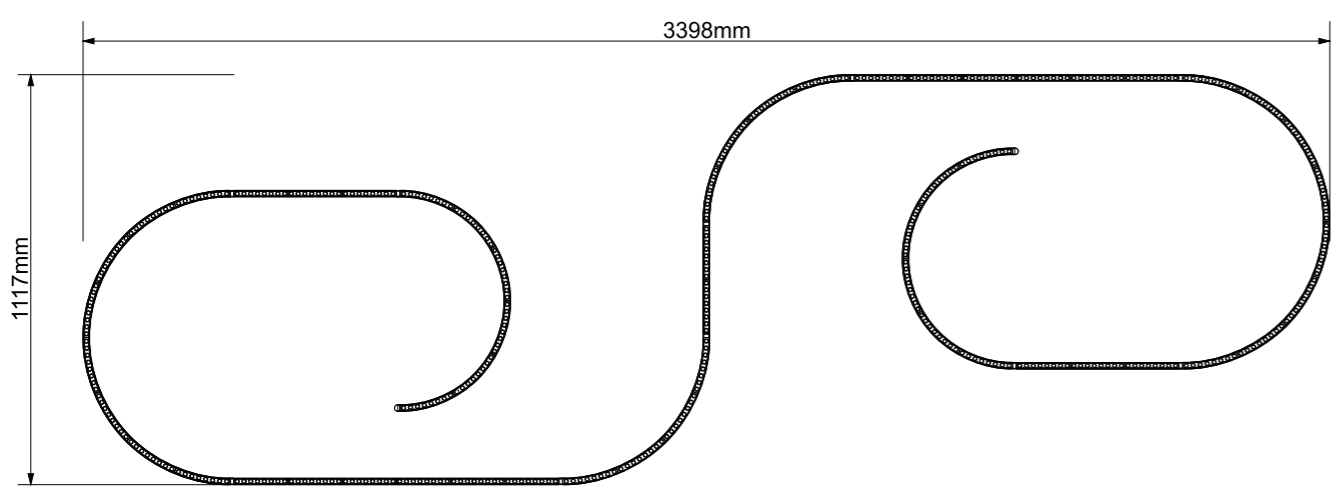

## Product Features

Arc Sizes: Ø600mm, Ø800mm, Ø1200mm

Standard Parameter	
<b>Color:</b>	Various Selection (Can be very upon request)
<b>Lumen Output:</b>	Uplight 80lm/W + Downlight 100lm/W
<b>Color Temperture (CCT):</b>	3000K/ 4000K/ 5000K
<b>CRI:</b>	Ra 90+
<b>Dimming Option:</b>	1-10V/ DALI/ Non-dim

DIY Example 1

DIY Example 2

Ø600mm  
1/3 Circle x 6

Ø800mm  
Quarter Circle x 4

Ø800mm  
Quarter Circle x 4

Ø1200mm  
Quarter Circle x 2

Straight Strip x 2

DIY Example 3

Ø600mm  
Semicircle x 14

Straight Strip x 14

DIY Example 4

Ø600mm  
Quarter Circle x 1

Ø600mm  
Semicircle x 3

Straight Strip x 3

DIY Example 5

Ø600mm  
Semicircle x 2

Straight Strip x 2

DIY Example 6

DIY Example 7

DIY Example 8

Ø600mm  
1/3 Circle x 4

Ø600mm  
Semicircle x 2

Ø800mm  
Customizable Arc x 2

Straight Strip x 5