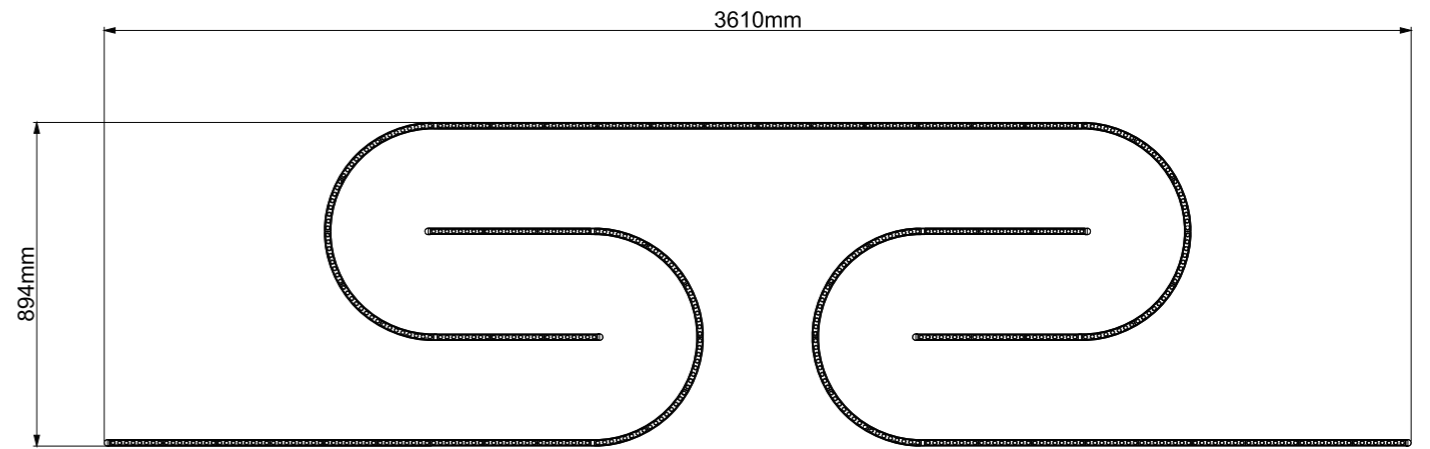

DIY Example 10