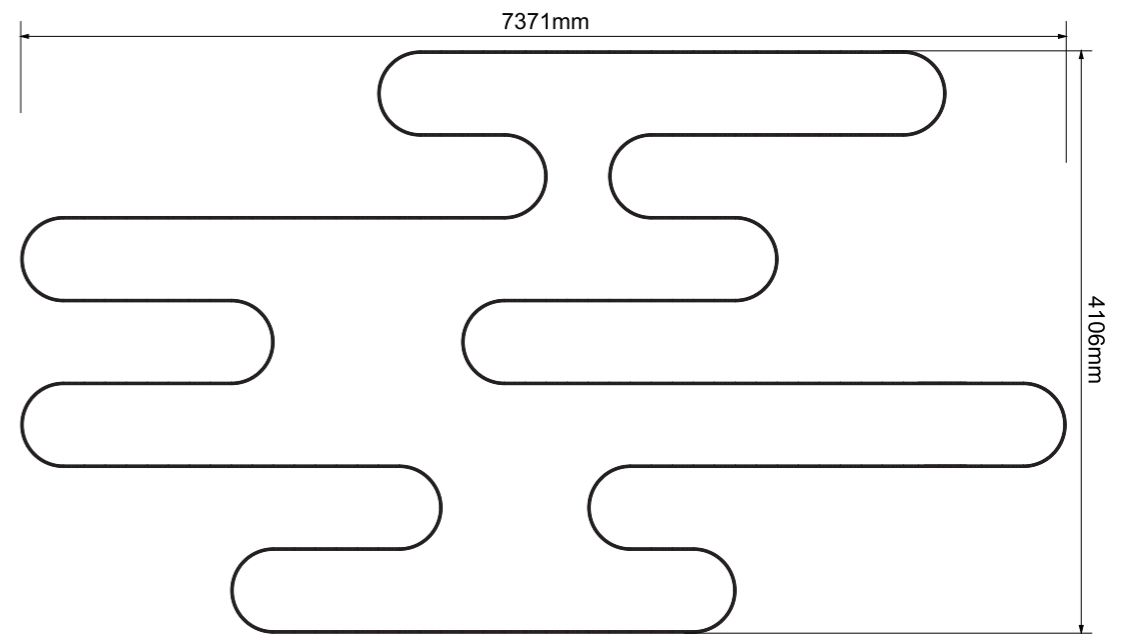

## Product Features

Arc Sizes: Ø600mm, Ø800mm, Ø1200mm

Standard Parameter	
<b>Color:</b>	Various Selection (Can be very upon request)
<b>Lumen Output:</b>	Uplight 80lm/W + Downlight 100lm/W
<b>Color Temperture (CCT):</b>	3000K/ 4000K/ 5000K
<b>CRI:</b>	Ra 90+
<b>Dimming Option:</b>	1-10V/ DALI/ Non-dim

DIY Example 1

DIY Example 2

Ø600mm  
1/3 Circle x 6

Ø800mm  
Quarter Circle x 4

Ø800mm  
Quarter Circle x 4

Ø1200mm  
Quarter Circle x 2

Straight Strip x 2

DIY Example 3

Ø600mm  
Semicircle x 14

Straight Strip x 14

DIY Example 4

Ø600mm  
Quarter Circle x 1

Ø600mm  
Semicircle x 3

Straight Strip x 3

DIY Example 5

Ø600mm  
Semicircle x 2

Straight Strip x 2

DIY Example 6

DIY Example 7

DIY Example 8

Ø600mm  
1/3 Circle x 4

Ø600mm  
Semicircle x 2

Ø800mm  
Customizable Arc x 2

Straight Strip x 5