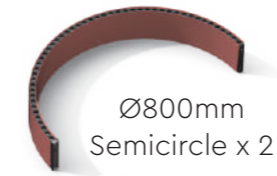

Ø600mm  
Semicircle x 4

Straight Strip x 7

DIY Example 9

DIY Example 10

DIY Example 11

DIY Example 12

[www.welighting.com](http://www.welighting.com)

WELIGHTING