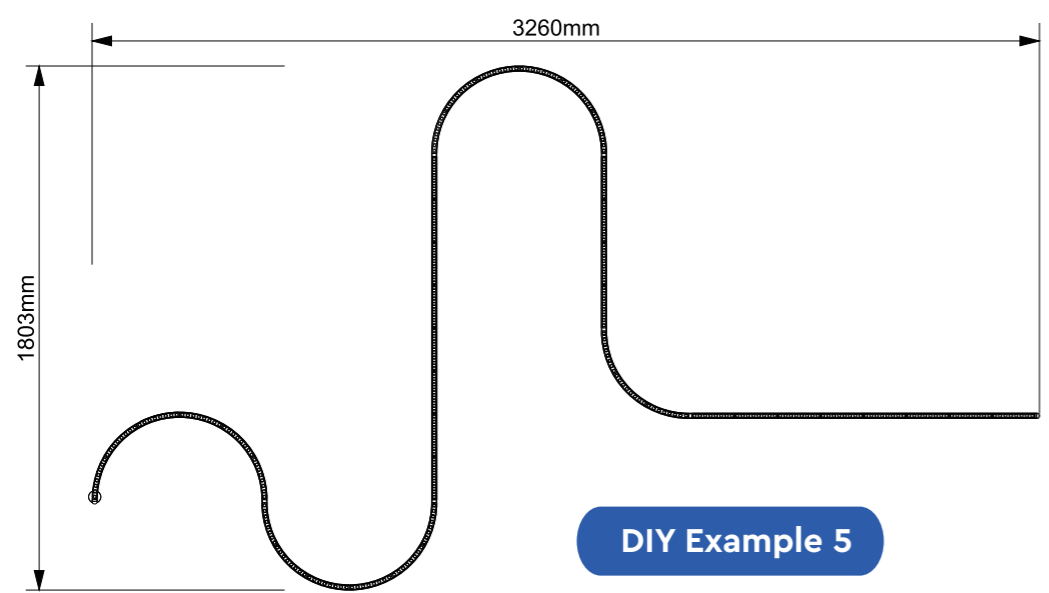

## Product Features

Arc Sizes: Ø600mm, Ø800mm, Ø1200mm

Standard Parameter	
<b>Color:</b>	Various Selection (Can be very upon request)
<b>Lumen Output:</b>	Uplight 80lm/W + Downlight 100lm/W
<b>Color Temperture (CCT):</b>	3000K/ 4000K/ 5000K
<b>CRI:</b>	Ra 90+
<b>Dimming Option:</b>	1-10V/ DALI/ Non-dim

DIY Example 1

DIY Example 2

Ø600mm  
1/3 Circle x 6

Ø800mm  
Quarter Circle x 4

Ø800mm  
Quarter Circle x 4

Ø1200mm  
Quarter Circle x 2

Straight Strip x 2

DIY Example 3

Ø600mm  
Semicircle x 14

Straight Strip x 14

DIY Example 4

Ø600mm  
Quarter Circle x 1

Ø600mm  
Semicircle x 3

Straight Strip x 3

DIY Example 5

Ø600mm  
Semicircle x 2

Straight Strip x 2

DIY Example 6

DIY Example 7

DIY Example 8

Ø600mm  
1/3 Circle x 4

Ø600mm  
Semicircle x 2

Ø800mm  
Customizable Arc x 2

Straight Strip x 5