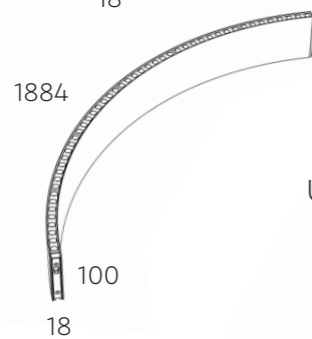

## Product Features

Arc Sizes: Ø600mm, Ø800mm, Ø1200mm

Standard Parameter	
<b>Color:</b>	Various Selection (Can be very upon request)
<b>Lumen Output:</b>	Uplight 80lm/W + Downlight 100lm/W
<b>Color Temperture (CCT):</b>	3000K/ 4000K/ 5000K
<b>CRI:</b>	Ra 90+
<b>Dimming Option:</b>	1-10V/ DALI/ Non-dim

ARC Module - Quarter Circle 90° Angle

Standard Parameter

**Power:**  
Uplight 12W + Downlight 12W

**Power:**  
Uplight 16W + Downlight 16W

**Power:**  
Uplight 24W + Downlight 24W

ARC Module - 1/3 Circle 120° Angle

DIY Example 1

DIY Example 2

Ø600mm  
1/3 Circle x 6

Ø800mm  
Quarter Circle x 4

Ø800mm  
Quarter Circle x 4

Ø1200mm  
Quarter Circle x 2

Straight Strip x 2

DIY Example 3