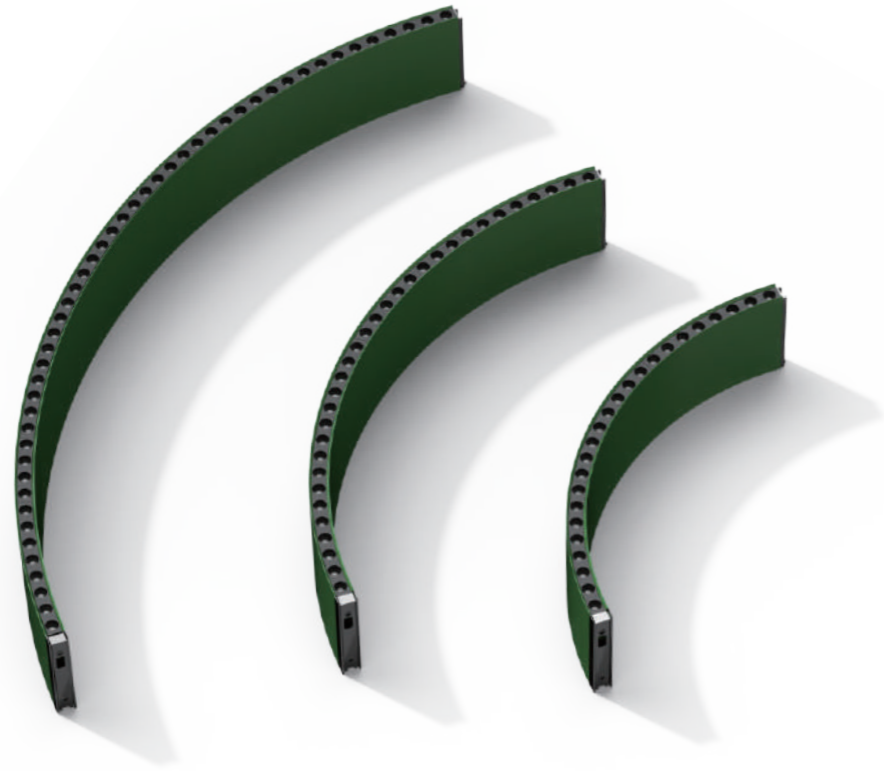

## Product Features

Arc Sizes: Ø600mm, Ø800mm, Ø1200mm

Standard Parameter	
<b>Color:</b>	Various Selection (Can be very upon request)
<b>Lumen Output:</b>	Uplight 80lm/W + Downlight 100lm/W
<b>Color Temperture (CCT):</b>	3000K/ 4000K/ 5000K
<b>CRI:</b>	Ra 90+
<b>Dimming Option:</b>	1-10V/ DALI/ Non-dim