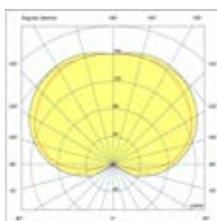

Maya
Faro Lab

- 40102 Matt Black + Shiny Black **135,20€**
- 40103 Matt White + Beige **135,20€**
- 40104 Matt Black + Terracotta **135,20€**

Material	Body Aluminium+Steel Diff Glass + Opal
Power	8W
Lumen Output	580lm
Light Source	SMD LED 2700K
Class	II
CRI	>90
Voltage (V/Hz)	220V-240V/50-60Hz
Cable	1.5 MT