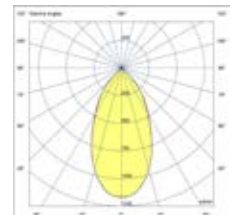

Rel 75

- 64198 Matt White 126,70€
- 64199 Matt Black 126,70€

Material	Body Aluminium Diff Glass + Transparent
Power	15W
Lumen Output	1340lm
Light Source	COB LED 2700K
Class	II
CRI	>80
Voltage (V/Hz)	220V-240V/50-60Hz
Beam angle	60°

Rel 100

- 64200 Matt White 199,40€
- 64201 Matt Black 199,40€

Material	Body Aluminium Diff Glass + Transparent
Power	25W
Lumen Output	2230lm
Light Source	COB LED 2700K
Class	II
CRI	>80
Voltage (V/Hz)	220V-240V/50-60Hz
Beam angle	60°