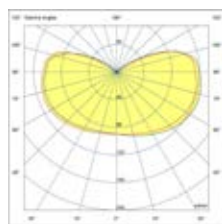

Moy
Nahtrng

IP44 incl.

- 40090 ● Satin Gold **95,40€**
- 40091 ● Chrome **95,40€**
- 40092 ● Bronze **95,40€**
- 40093 ● Matt Black **92,70€**

Material	Body Steel
	Diff Glass + Opal
Power	4W
Lumen Output	300lm
Light Source	SMD LED 3000K
Class	II
CRI	>80
Voltage (V/Hz)	100V-240V/50-60Hz

Joy
Nahtrng

incl.

- 64027 ● Matt Black **94,30€**
- 64028 ● Matt White **94,30€**

Material	Body Aluminium
	Diff Glass + Opal
Power	3W
Lumen Output	280lm
Light Source	SMD LED 3000K
Class	I
CRI	>80
Voltage (V/Hz)	100V-240V/50-60Hz

Levita
Nahtrng

incl.

- 29690 ● Shiny Gold **312,60€**
- 29695 ● Matt Black **273,50€**

Material	Body Steel
	Diff Glass + Opal
Power	7W
Lumen Output	570lm
Light Source	SMD LED 2700K
Class	I
CRI	>80
Voltage (V/Hz)	100V-240V/50-60Hz