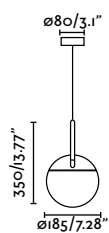

Mine Glass
Nahtrang

- 28375 Matt White 173,30€
- 28376 Dark Grey 173,30€

Material	Body Aluminium+Wood Diff Glass + Opal
Light Source	1 E27 max. 15W
Bulb incl.	No
Recom. Bulb	17463
Class	II
Voltage (V/Hz)	100V-240V/50-60Hz
Cable	4 MT

Mine PC
Nahtrang

- 28209 Matt White 180,10€
- 28210 Dark Grey 180,10€

Material	Body Aluminium+Wood Diff PC + Opal
Light Source	1 E27 max. 15W
Bulb incl.	No
Recom. Bulb	17463
Class	II
Voltage (V/Hz)	100V-240V/50-60Hz
Cable	4 MT