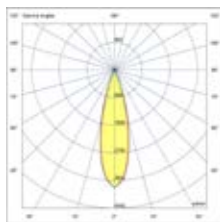

Suau recessed
Nahtrang

- 62111 ● Bronze **133,80€**
- 62114 ● Satin Gold **133,80€**
- 62126 ● Satin Nickel **133,80€**
- 62128 ● Matt Black **117,60€**
- 62129 ● Matt White **117,60€**

Material	Body Aluminium+Steel
Power	3W
Lumen Output	140lm
Light Source	HIGH POWER LED 3000K
Reader	3W, 3000K, 140lm
Class	I
CRI	>80
Voltage (V/Hz)	100V-240V/50-60Hz
Beam angle	30°
Cut out	80x155x43

Suau USB
Nahtrang

- 62116 ● Matt Black **116,50€**
- 62117 ● Matt White **116,50€**

Material	Body Aluminium+Steel
Power	3W
Lumen Output	140lm
Light Source	HIGH POWER LED 3000K
Reader	3W, 3000K, 140lm
Class	I
CRI	>80
Voltage (V/Hz)	100V-240V/50-60Hz
Beam angle	30°

Suau
Nahtrang

- 62104 ● Bronze **117,30€**
- 62118 ● Matt Black **101,30€**
- 62120 ● Matt White **101,30€**
- 62121 ● Grey **101,30€**

Material	Body Aluminium+Steel
Power	3W
Lumen Output	140lm
Light Source	HIGH POWER LED 3000K
Reader	3W, 3000K, 140lm
Class	I
CRI	>80
Voltage (V/Hz)	100V-240V/50-60Hz
Beam angle	30°