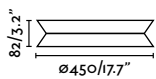

Tender
Nahtrang

- 20094 Matt Black + Oak **286,90€**
- 20095 Matt White + Oak **286,90€**

Material	Body Steel+Wood
	Diff PC + Opal
Power	24W
Lumen Output	1369lm
Light Source	SMD LED 3000K
Class	II
CRI	>80
Voltage (V/Hz)	220V-240V/50-60Hz

Tender
Nahtrang

- 20092 NEW Light Grey **208,60€**
- 20093 NEW Matt Black **210,90€**

Material	Body Steel
	Diff PC + Opal
Power	24W
Lumen Output	1369lm
Light Source	SMD LED 2700K
Class	II
CRI	>80
Voltage (V/Hz)	220V-240V/50-60Hz