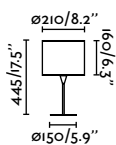

*Structures and shades also sold separately 598-601