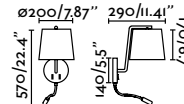

Berni
Nahtrang

- 29326 Matt White + White **104,40€**
- 29328 Satin Nickel + White **108,80€**

Material	Body Steel
	Shade Textile
Light Source	1 E27 max. 15W
Bulb incl.	No
Recom. Bulb	17463
Class	I
Voltage (V/Hz)	100V-240V/50-60Hz

Berni reader
Nahtrang

- 29329 Matt White + White **176,90€**
- 29330 Matt Black + Black **176,90€**
- 29331 Satin Nickel + White **167,50€**

Material	Body Steel
	Shade Textile
Light Source	1 E27 max. 15W
Bulb incl.	No
Recom. Bulb	17463
Reader	3W, 3000K, 200lm
Driver incl.	Yes
Class	I
Voltage (V/Hz)	100V-240V/50-60Hz

Table&Floor
152