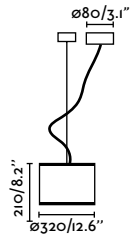

*Structures and shades also sold separately 598-601