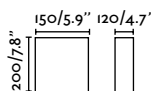

Otton RCT vertical

66400-97 Matt White + Linen **74,30€**
66400-98 Matt White + Jute **69,50€**

Otton R vertical

66400-101 Matt White + Linen **75,30€**
66400-102 Matt White + Jute **70,80€**

Otton SQ 200

66400-105 Matt White + Linen **101,90€**
66400-106 Matt White + Jute **93,80€**

Material	Body Steel
	Shade Linen
Light Source	1 E27 max. 15W
Bulb incl.	No
Recom. Bulb	17463
Class	I
Voltage (V/Hz)	100V-240V/50-60Hz

Material	Body Steel
	Shade Linen
Light Source	1 E27 max. 15W
Bulb incl.	No
Recom. Bulb	17463
Class	I
Voltage (V/Hz)	100V-240V/50-60Hz

Material	Body Steel
	Shade Linen
Light Source	1 E27 max. 15W
Bulb incl.	No
Recom. Bulb	17463
Class	I
Voltage (V/Hz)	100V-240V/50-60Hz