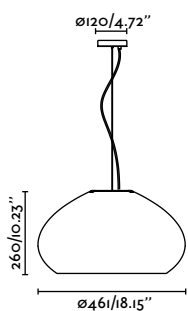

Mar H260
Héctor Serrano

20403 ●● Black + Green 1.995,00€

Mar H290
Héctor Serrano

20404 ●● Black + Green 2.320,00€

Mar H340
Héctor Serrano

20405 ●● Black + Green 2.535,00€

Material	Body Steel
	Shade Recycled fishing net
Light Source	E27 max. 15W
Bulb incl.	No
Recom. Bulb	17463
Class	II
Voltage (V/Hz)	100V-240V/50-60Hz
Cable	2 MT

Material	Body Steel
	Shade Recycled fishing net
Light Source	1 E27 max. 15W
Bulb incl.	No
Recom. Bulb	17463
Class	II
Voltage (V/Hz)	100V-240V/50-60Hz
Cable	2 MT

Material	Body Steel
	Shade Recycled fishing net
Light Source	1 E27 max. 15W
Bulb incl.	No
Recom. Bulb	17463
Class	II
Voltage (V/Hz)	100V-240V/50-60Hz
Cable	2 MT