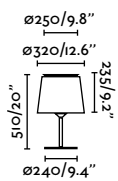

# Montreal

Designed by Nahrang

**Savoy table**  
Isaac Piñeiro

- 20304-82  White + White **170,10€**
- 20305-83  Matt Black + Black **170,10€**
- 20305-84   Matt Black + Green **170,10€**

<b>Material</b>	<b>Body</b> Steel
	Diff Steel + White
	<b>Shade</b> Textile
<b>Light Source</b>	1 E27 max. 15W
<b>Bulb incl.</b>	No
<b>Recom. Bulb</b>	17463
<b>Class</b>	II
<b>Voltage (V/Hz)</b>	100V-240V/50-60Hz
<b>Cable</b>	2 MT