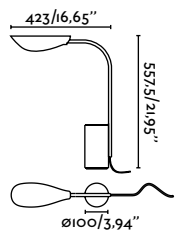

20076

●● Matt Black + Matt Black 189,00€

Material	Body Steel
	Shade Steel
Light Source	1 G9 max. 6W
Bulb incl.	No
Recom. Bulb	17466
Class	II
Voltage (V/Hz)	100V-240V/50-60Hz
Cable	1.8 MT