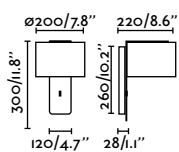

Fold
Nutcreatives

- 64302 Matt White + White **102,90€**
- 64303 Matt Black + Black **102,90€**

Material	Body Steel
	Shade Textile
Light Source	1 E27 max. 15W
Bulb incl.	No
Recom. Bulb	17463
Class	I
Voltage (V/Hz)	100V-240V/50-60Hz

Fold reader
Nutcreatives

- 64304 Matt White + White **154,90€**
- 64305 Matt Black + Black **154,90€**

Material	Body Steel
	Shade Textile
Light Source	1 E27 max. 15W
Bulb incl.	No
Recom. Bulb	17463
Reader	3W, 3000K, 200lm
Driver incl.	Yes
Class	I
Voltage (V/Hz)	100V-240V/50-60Hz