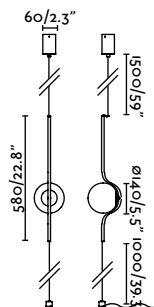

Table&Floor
114

Wall
368

*Max. ceiling height 3mts.