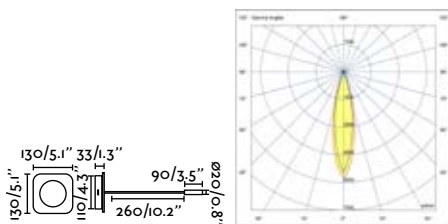

Mood SQ
Nahtrang

NEW

20060 ● Oak + Black 109,50€
20064 NEW ● Black + Black 95,6€

Material	Body Steel+Wood
Power	2W
Lumen Output	105lm
Light Source	SMD LED 3000K
Reader	2W, 3000K, 105lm
Class	II
CRI	>80
Voltage (V/Hz)	220V-240V/50-60Hz
Beam angle	45°

Mood RCT
Nahtrang

Mood RCT reader
Nahtrang

NEW

20061 ● Oak + Black 148,50€

Material	Body Steel+Wood
	Diff PMMA + Opal
Power	6W
Lumen Output	67lm
Light Source	SMD LED 3000K
Class	II
CRI	>80
Voltage (V/Hz)	220V-240V/50-60Hz

20062 ● Oak + Black 172,80€
20063 NEW ● Black + Black 169,5€

Material	Body Steel+Wood
	Diff PMMA + Opal
Power	6W
Lumen Output	67lm
Light Source	SMD LED 3000K
Reader	2W, 3000K, 67lm
Class	II
CRI	>80
Voltage (V/Hz)	220V-240V/50-60Hz