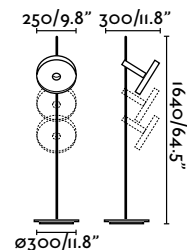

Stand Up
Estudi Ribaudí

- 57211-01 Matt Black + White **454,00€**
- 57211-03 Matt Black + Grey **454,00€**

Material	Body Aluminium
	Shade Textilene
Light Source	1 E27 max. 15W
Bulb incl.	No
Recom. Bulb	17463
Class	II
Voltage (V/Hz)	100V-240V/50-60Hz
Cable	2 MT

Whizz
Christoph F.W.

- 20164-95 Matt Black + Black **272,40€**
- 20164-96 Matt Black + Satin Gold **272,40€**

Material	Body Steel
	Shade Steel
Light Source	1 E27 max. 15W
Bulb incl.	No
Recom. Bulb	17496
Class	II
Voltage (V/Hz)	100V-240V/50-60Hz
Cable	3.4 MT

Suspended
188

Wall
372