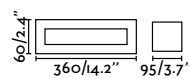

Oslo

63284 ● Matt White 48,10€

Material	Body Plaster
Light Source	1 G9 max. 6W
Bulb incl.	No
Recom. Bulb	17466
Class	I
Voltage (V/Hz)	100V-240V/50-60Hz

Olaf

63278 ● Matt White 61,60€

Material	Body Plaster
	Diff PC + Opal
Light Source	2 E14 max. 8W
Bulb incl.	No
Recom. Bulb	17461
Class	I
Voltage (V/Hz)	100V-240V/50-60Hz