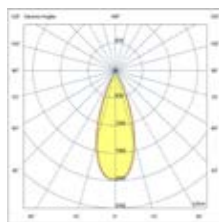

*Drivers info pag. 596-597

570