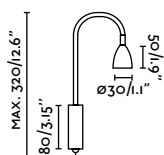

Loke

- 40994 Chrome 50,30€
- 41019 Matt White 52,40€
- 41020 Matt Black 52,40€

Material	Body Aluminium+Steel
Power	3W
Lumen Output	150lm
Light Source	HIGH POWER LED 3000K
Reader	3W, 3000K, 150lm
Class	II
CRI	>80
Voltage (V/Hz)	220V-240V/50-60Hz
Beam angle	30°

Loke recessed

- 40996 Chrome 50,30€

Material	Body Aluminium+Steel
Power	3W
Lumen Output	150lm
Light Source	HIGH POWER LED 3000K
Class	II
CRI	>80
Voltage (V/Hz)	220V-240V/50-60Hz
Beam angle	30°
Cut out	ø60