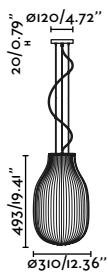

Isabelle 310
Héctor Serrano

28300 ●● Matt White + Opal 485,20€

Isabelle 400
Héctor Serrano

28301 ●● Matt White + Opal 549,50€

Isabelle 500
Héctor Serrano

28302 ●● Matt White + Opal 598,50€

Material	Body Steel
	Shade Glass
Light Source	1 E27 max. 15W
Bulb incl.	No
Recom. Bulb	17463
Class	II
Voltage (V/Hz)	100V-240V/50-60Hz
Cable	2 MT

Material	Body Steel
	Shade Glass
Light Source	1 E27 max. 15W
Bulb incl.	No
Recom. Bulb	17463
Class	II
Voltage (V/Hz)	100V-240V/50-60Hz
Cable	2 MT

Material	Body Steel
	Shade Glass
Light Source	1 E27 max. 15W
Bulb incl.	No
Recom. Bulb	17463
Class	II
Voltage (V/Hz)	100V-240V/50-60Hz
Cable	2 MT