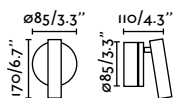

Boc

- 62707 Matt White 107,10€
- 62708 Matt Black 107,10€
- 62710 Chrome 112,40€
- 62711 Bronze 112,40€

Material	Body Steel
Power	3W
Lumen Output	130lm
Light Source	HIGH POWER LED 3000K
Reader	3W, 3000K, 130lm
Class	II
CRI	>80
Voltage (V/Hz)	220V-240V/50-60Hz

Flin

- 64318 Matt White 71,50€
- 64319 Matt Black 71,50€

Material	Body Steel+Aluminium+Silicone
Power	3W
Lumen Output	280lm
Light Source	HIGH POWER LED 3000K
Reader	3W, 3000K, 280lm
Class	I
CRI	>80
Voltage (V/Hz)	100V-240V/50-60Hz
Beam angle	30°