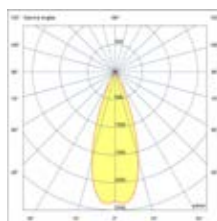

Rob

- 68497 ● Bronze **99,00€**
- 68499 ● Satin Nickel **98,30€**
- 68508 ● White **97,50€**
- 68509 ● Black **97,50€**

Material	Body Steel+Aluminium
Power	3W
Lumen Output	160lm
Light Source	HIGH POWER LED 3000K
Reader	3W, 3000K, 160lm
Class	II
CRI	>80
Voltage (V/Hz)	100V-240V/50-60Hz

Rob Shade

- 68496 ● ● Bronze + Opal **140,70€**
- 68498 ● ● Satin Nickel + Opal **136,60€**

Material	Body Steel+Aluminium
	Shade PMMA
Light Source	1 E27 max. 15W
Bulb incl.	No
Recom. Bulb	17463
Reader	3W, 3000K, 160lm
Driver incl.	Yes
Class	I
Voltage (V/Hz)	100V-240V/50-60Hz