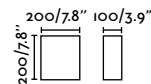

Otton RCT vertical

66400-97 Matt White + Linen **74,30€**
66400-98 Matt White + Jute **69,50€**

Otton R vertical

66400-101 Matt White + Linen **75,30€**
66400-102 Matt White + Jute **70,80€**

Otton SQ 200

66400-105 Matt White + Linen **101,90€**
66400-106 Matt White + Jute **93,80€**

Material	Body Steel
	Shade Linen
Light Source	1 E27 max. 15W
Bulb incl.	No
Recom. Bulb	17463
Class	I
Voltage (V/Hz)	100V-240V/50-60Hz

Material	Body Steel
	Shade Linen
Light Source	1 E27 max. 15W
Bulb incl.	No
Recom. Bulb	17463
Class	I
Voltage (V/Hz)	100V-240V/50-60Hz

Material	Body Steel
	Shade Linen
Light Source	1 E27 max. 15W
Bulb incl.	No
Recom. Bulb	17463
Class	I
Voltage (V/Hz)	100V-240V/50-60Hz