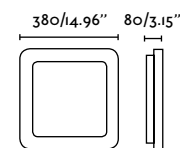

Iris 225

63393 ● Satin Nickel **66,50€**

Material	Body PS
	Diff PS + Opal
Power	13W
Lumen Output	1500lm
Light Source	SMD LED 3000K
Class	II
CRI	>80
Voltage (V/Hz)	100V-240V/50-60Hz

Iris 295

63394 ● Satin Nickel **94,00€**

Material	Body Aluminium
	Diff PS + Opal
Power	20W
Lumen Output	1600lm
Light Source	SMD LED 3000K
Class	II
CRI	>80
Voltage (V/Hz)	100V-240V/50-60Hz

Iris 380

63395 ● Satin Nickel **145,50€**

Material	Body Aluminium
	Diff PS + Opal
Power	30W
Lumen Output	2900lm
Light Source	SMD LED 3000K
Class	II
CRI	>80
Voltage (V/Hz)	100V-240V/50-60Hz