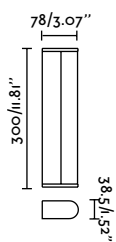

Tide 300

IP44 incl.

- 63520 Matt Black **99,90€**
- 63521 Chrome **104,80€**

Material	Body Aluminium Diff PMMA + Opal
Power	6W
Lumen Output	650lm
Light Source	SMD LED 3000K
Class	II
CRI	>=80
Voltage (V/Hz)	220V-240V/50-60Hz

Tide 600

IP44 incl.

- 63522 Matt Black **128,50€**
- 63523 Chrome **135,20€**

Material	Body Aluminium Diff PMMA + Opal
Power	9W
Lumen Output	966lm
Light Source	SMD LED 3000K
Class	II
CRI	>=80
Voltage (V/Hz)	220V-240V/50-60Hz