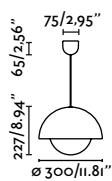

60012 ● Matt White 289,90€

60013 ● Matt Black 289,90€

Material	Body Steel
	Diff Glass + Opal
	Shade Steel
Power	14,5W
Lumen Output	754lm
Light Source	SMD LED 2700K
Class	I
CRI	90
Voltage (V/Hz)	220V-240V/50-60Hz
Cable	1.5 MT