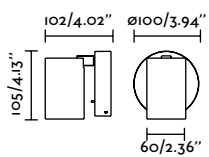

- 43767 NEW Matt White 58,90€
- 43768 NEW Matt Black 58,90€

Material	Body Aluminium+ABS
Light Source	1 GU10 max. 5W
Bulb incl.	No
Recom. Bulb	97685327
Class	I
Voltage (V/Hz)	100V-240V/50-60Hz

Spot
526

Suspended
262

Track
588

Ceiling
304

Recessed
568

Surface
494