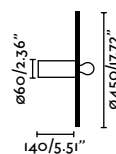

Confetti 450 H70

Nutcreatives

62173-51 Matt Black + White & Black 154,40€

Confetti 450 H140

Nutcreatives

62174-51 Matt Black + White & Black 157,60€

Material	Body Aluminium
	Shade Recycled PET
Light Source	1 E27 max. 15W
Bulb incl.	No
Recom. Bulb	17464
Class	II
Voltage (V/Hz)	100V-240V/50-60Hz

Material	Body Aluminium
	Shade Recycled PET
Light Source	1 E27 max. 15W
Bulb incl.	No
Recom. Bulb	17464
Class	II
Voltage (V/Hz)	100V-240V/50-60Hz