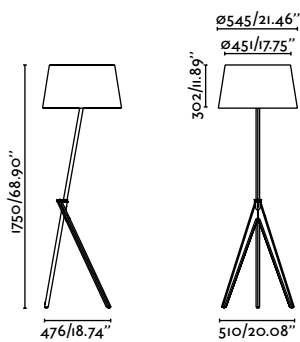

Treewood
Faro Lab

Material	Body Ash tree+Steel
	Shade Parchment
Light Source	1 E27 max. 15W
Bulb incl.	No
Recom. Bulb	17464
Class	II
Voltage (V/Hz)	100V-240V/50-60Hz
Cable	1.8 MT

Treewood Tray
Faro Lab

Material	Body Ash tree+Steel
	Shade Parchment
Light Source	1 E27 max. 15W
Bulb incl.	No
Recom. Bulb	17464
Class	II
Voltage (V/Hz)	100V-240V/50-60Hz
Cable	1.8 MT