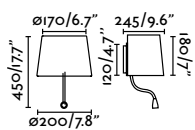

Sweet reader
Estudi Ribaudí

1. 29950 Matt White + White **128,40€**
   29951 Matt Black + Black **128,40€**

Material	Body Steel
	Diff Textile + White
	Shade Textile
Light Source	1 E27 max. 15W
Bulb incl.	No
Recom. Bulb	17463
Reader	1W, 3000K, 200lm
Driver incl.	Yes
Class	I
Voltage (V/Hz)	100V-240V/50-60Hz

Volta reader
Estudi Ribaudí

1. 20023 Satin Nickel + White **152,50€**
   20024 Satin Nickel + Black **152,50€**

Material	Body Steel
	Shade Textile
Light Source	1 E27 max. 15W
Bulb incl.	No
Recom. Bulb	17463
Reader	3W, 3000K, 200lm
Driver incl.	Yes
Class	I
Voltage (V/Hz)	100V-240V/50-60Hz