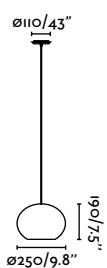

Haka 250
Faro Lab

65134-73 ●● Black + Rattan 101,40€

Haka 300
Faro Lab

65134-74 ●● Black + Rattan 121,80€

Haka 530
Faro Lab

65134-75 ●● Black + Rattan 293,70€

Material	Body Steel
	Shade Rattan
Light Source	1 E27 max. 15W
Bulb incl.	No
Recom. Bulb	17426
Class	I
Voltage (V/Hz)	100V-240V/50-60Hz
Cable	2 MT

Material	Body Steel
	Shade Rattan
Light Source	1 E27 max. 15W
Bulb incl.	No
Recom. Bulb	17426
Class	I
Voltage (V/Hz)	100V-240V/50-60Hz
Cable	2 MT

Material	Body Steel
	Shade Rattan
Light Source	1 E27 max. 15W
Bulb incl.	No
Recom. Bulb	17426
Class	I
Voltage (V/Hz)	100V-240V/50-60Hz
Cable	2 MT