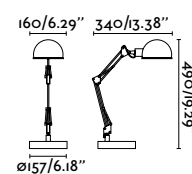

Banker

68334 Old Gold + Green 122,60€

Material	Body Steel
	Diff Glass
Light Source	1 E27 max. 15W
Bulb incl.	No
Recom. Bulb	17463
Class	II
Voltage (V/Hz)	100V-240V/50-60Hz
Cable	1.9 MT

Gru

51916 Matt White 44,00€
51917 Matt Black 44,00€

Material	Body Steel
Light Source	1 E27 max. 15W
Bulb incl.	No
Recom. Bulb	17463
Class	II
Voltage (V/Hz)	100V-240V/50-60Hz
Cable	1.7 MT

Baobab

51908 Matt White 41,90€
51909 Matt Black 41,90€
51910 Grey 41,90€

Material	Body Steel
Light Source	1 E14 max. 8W
Bulb incl.	No
Recom. Bulb	17461
Class	II
Voltage (V/Hz)	100V-240V/50-60Hz
Cable	1.7 MT