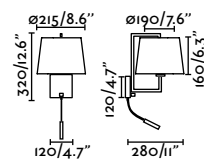

*Structures and shades also sold separately 598-601