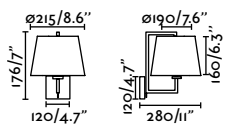

*Structures and shades also sold separately 598-601