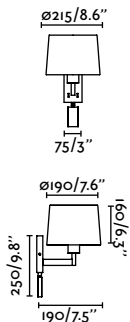

*Structures and shades also sold separately 598-601