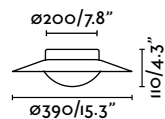

- 62144 Matt White **191,70€**
- 62145   Matt White + Satin Nickel **208,40€**
- 62146   Matt Black + Satin Gold **225,10€**
- 62147   Matt Black + Satin Copper **225,10€**

Material	Body Steel
	Diff Glass + Opal
Power	20W
Lumen Output	1700lm
Light Source	SMD LED 3000K
Class	I
CRI	>80
Voltage (V/Hz)	220V-240V/50-60Hz

Suspended
222