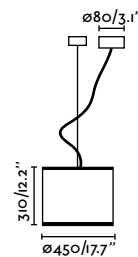

*Structures and shades also sold separately 598-601