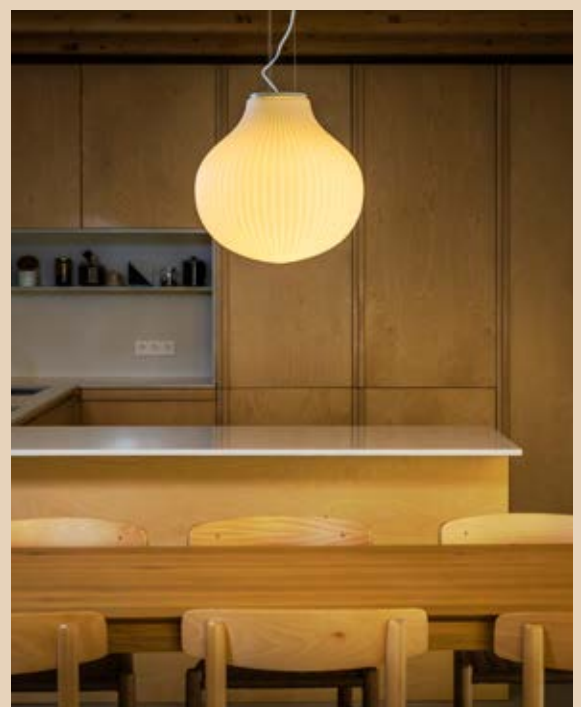

Isabelle 400 Ref. 28301