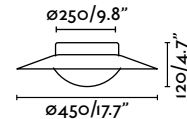

- 62144 Matt White **191,70€**
- 62145   Matt White + Satin Nickel **208,40€**
- 62146   Matt Black + Satin Gold **225,10€**
- 62147   Matt Black + Satin Copper **225,10€**

Material	Body Steel
	Diff Glass + Opal
Power	20W
Lumen Output	1700lm
Light Source	SMD LED 3000K
Class	I
CRI	>80
Voltage (V/Hz)	220V-240V/50-60Hz

Suspended
222