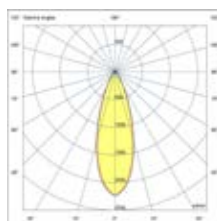

Leser

41026 ●● Matt Nickel + Matt Black 97,00€

Material	Body Aluminium+Steel+Silicone
Power	5W
Lumen Output	300lm
Light Source	COB LED 3000K
Reader	5W, 3000K, 300lm
Class	II
CRI	>80
Voltage (V/Hz)	100V-240V/50-60Hz
Beam angle	36°

Sami

41023 ● Matt White 68,00€

Material	Body Aluminium+Steel+Silicone
Power	3W
Lumen Output	120lm
Light Source	HIGH POWER LED 2700K
Class	II
CRI	>80
Voltage (V/Hz)	220V-240V/50-60Hz
Beam angle	30°