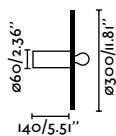

### Confetti 450 H70

Nutcreatives

62173-51  Matt Black + White & Black 154,40€