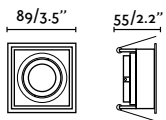

Hyde SQ Orientable

- 40120 Matt White 22,50€
- 40121 Matt Black 22,50€

Material	Body Steel
Light Source	1 GU10 max. 8W
Bulb incl.	No
Recom. Bulb	17316
Voltage (V/Hz)	100V-240V/50-60Hz
Socket incl.	No
Recom. Socket	43065
Cut out	83x83

Hyde SQ

- 40116 Matt White 18,30€
- 40117 Matt Black 18,30€

Material	Body Steel
Light Source	1 GU10 max. 8W
Bulb incl.	No
Recom. Bulb	17316
Voltage (V/Hz)	100V-240V/50-60Hz
Socket incl.	No
Recom. Socket	43065
Cut out	83x83

Hyde SQ Orientable Trimless

- 40112 Matt White 24,20€
- 40113 Matt Black 24,20€

Material	Body Steel
Light Source	1 GU10 max. 8W
Bulb incl.	No
Recom. Bulb	17316
Voltage (V/Hz)	100V-240V/50-60Hz
Socket incl.	No
Recom. Socket	43065
Cut out	102x93