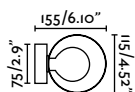

Perla
Àlex & Manel Llusçà

IP44

- 40085 Old Gold **95,40€**
- 40086 Chrome **95,40€**
- 40087 Bronze **95,40€**
- 40088 Black **92,70€**

Material	Body Steel
	Diff Glass + Opal
Light Source	1 G9 max. 6W
Bulb incl.	No
Recom. Bulb	17443
Class	II
Voltage (V/Hz)	100V-240V/50-60Hz

Bianca
Àlex & Manel Llusçà

IP44

- 63510 Chrome **70,80€**

Material	Body Aluminium
	Diff Glass + Opal
Light Source	1 G9 max. 6W
Bulb incl.	No
Recom. Bulb	17443
Class	II
Voltage (V/Hz)	100V-240V/50-60Hz

Brume
Àlex & Manel Llusçà

IP44

- 40076 Anthracite **163,00€**

Material	Body Steel
	Diff Glass + Opal
Power	3W
Lumen Output	200lm
Light Source	SMD LED 2700K
Class	II
CRI	>80
Voltage (V/Hz)	100V-240V/50-60Hz