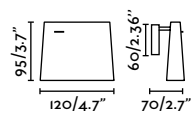

Aurea
Estudi Ribaudí

62115 ● Matt White 95,00€

Material	Body Steel
	Diff PC + Opal
Power	8W
Lumen Output	300lm
Light Source	SMD LED 2700K
Class	I
CRI	>80
Voltage (V/Hz)	220V-240V/50-60Hz

Le Petit
Àlex & Manel Llusçà

62161 ● Matt White 104,00€
62162 ● Matt Black 104,00€
62163 ● Satin Gold 123,00€
62164 ● Bronze 123,00€

Material	Body Steel
Power	4W
Lumen Output	130lm
Light Source	SMD LED 3000K
Class	II
CRI	>80
Voltage (V/Hz)	100V-240V/50-60Hz