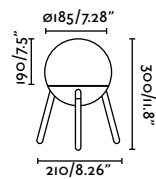

Mine PC
Nahtrng

- 28211   Matt White + Wood **174,80€**
- 28212   Dark Grey + Wood **174,80€**

Material	Body Aluminium+Wood
	Diff PC + Opal
Light Source	1 E27 max. 15W
Bulb incl.	No
Recom. Bulb	17463
Class	II
Voltage (V/Hz)	100V-240V/50-60Hz
Cable	1.8 MT

Mine Glass
Nahtrng

- 28378   Matt White + Wood **166,15€**
- 28379   Dark Grey + Wood **166,15€**

Material	Body Aluminium+Wood
	Diff Glass + Opal
Light Source	1 E27 max. 15W
Bulb incl.	No
Recom. Bulb	17463
Class	II
Voltage (V/Hz)	100V-240V/50-60Hz
Cable	1.8 MT

Suspended
206