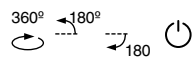

Pepper

1. 64168 ● Beige 61,40€
   64169 ● Matt Black 61,40€

Material	Body Steel
Light Source	1 E27 max. 15W
Bulb incl.	No
Recom. Bulb	17462
Class	II
Voltage (V/Hz)	100V-240V/50-60Hz
Cable	1.7 MT