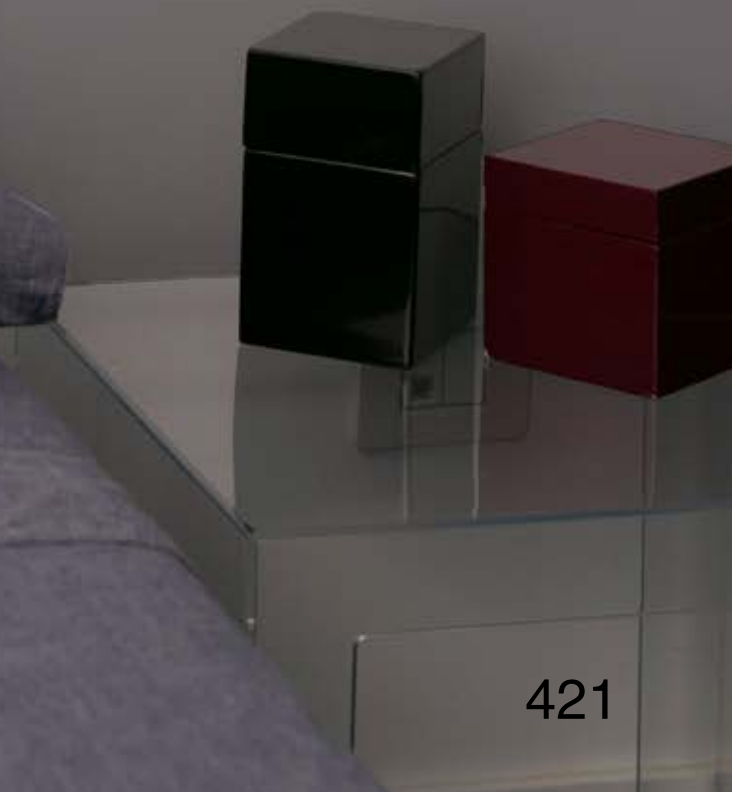

# Vesper

Designed by Nahtrang

Vesper reader Ref. 29982

421

**Berni**  
Nahtrang

- 29326  Matt White + White **104,40€**
- 29328  Satin Nickel + White **108,80€**

<b>Material</b>	<b>Body</b> Steel
	<b>Shade</b> Textile
<b>Light Source</b>	1 E27 max. 15W
<b>Bulb incl.</b>	No
<b>Recom. Bulb</b>	17463
<b>Class</b>	I
<b>Voltage (V/Hz)</b>	100V-240V/50-60Hz