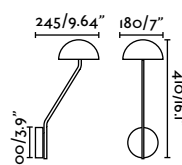

Han
Goula / Figuera

01001 ● Matt Black 196,00€

Material	Body Steel
	Diff PMMA + Opal
Power	7W
Lumen Output	500lm
Light Source	SMD LED 2700K
Class	I
CRI	>80
Voltage (V/Hz)	220V-240V/50-60Hz

Pure
Nahtrang

24528 ● Matt Black 135,10€

Material	Body Steel
	Diff PMMA + Transparent
Power	6W
Lumen Output	154lm
Light Source	SMD LED 3000K
Class	I
CRI	>80
Voltage (V/Hz)	220V-240V/50-60Hz