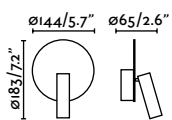

- 68467   Matt White + Shiny White **129,40€**
- 68468   Matt Black + Shiny Black **129,40€**

Material	Body Steel
Power	3W
Lumen Output	240 lm
Light Source	COB LED 2700K
Class	I
CRI	>=80
Voltage (V/Hz)	220V-240V/50-60Hz
Beam angle	45°