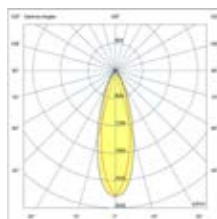

Loke

- 40994 Chrome 50,30€
- 41019 Matt White 52,40€
- 41020 Matt Black 52,40€

Material	Body Aluminium+Steel
Power	3W
Lumen Output	150lm
Light Source	HIGH POWER LED 3000K
Reader	3W, 3000K, 150lm
Class	II
CRI	>80
Voltage (V/Hz)	220V-240V/50-60Hz
Beam angle	30°

Loke recessed

- 40996 Chrome 50,30€

Material	Body Aluminium+Steel
Power	3W
Lumen Output	150lm
Light Source	HIGH POWER LED 3000K
Class	II
CRI	>80
Voltage (V/Hz)	220V-240V/50-60Hz
Beam angle	30°
Cut out	ø60