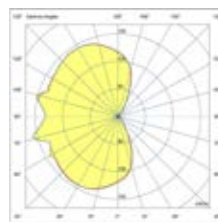

Snow

63285 ● Matt White 48,10€

Material	Body Plaster
Light Source	1 E14 max. 8W
Bulb incl.	No
Recom. Bulb	17461
Class	I
Voltage (V/Hz)	100V-240V/50-60Hz

Elsa

63279 ● Matt White 104,50€

Material	Body Plaster
	Diff PC + Opal
Power	8W
Lumen Output	300lm
Light Source	SMD LED 3000K
Class	II
CRI	>80
Voltage (V/Hz)	220V-240V/50-60Hz

Cove

63480 ● White 44,25€

Material	Body Plaster
Power	4W
Lumen Output	270lm
Light Source	SMD LED 3000K
Class	I
CRI	>80
Voltage (V/Hz)	230V/50-60Hz