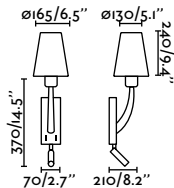

*Structures and shades also sold separately 598-601