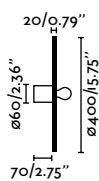

62174-78 ●● Matt Black + Rattan **86,20€**

Material	Body Aluminium
	Shade Rattan
Light Source	1 E27 max. 15W
Bulb incl.	No
Recom. Bulb	17071E
Class	II
Voltage (V/Hz)	100V-240V/50-60Hz

Suspended
224