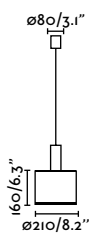

*Structures and shades also sold separately 598-601