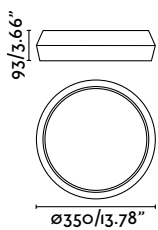

Shoku 350
Ernest Perera Studio

incl. DIM TRIAC L

- 64277   White + White **242,00€**
- 64278   White + Black **250,80€**
- 64279   Black + Black **242,00€**
- 64280   Light Grey + White **250,80€**

Material	Body Aluminium Diff PMMA + Opal White
Power	24W
Lumen Output	1213,4lm
Light Source	SMD LED 2700K
Class	II
CRI	>90
Voltage (V/Hz)	220V-240V/50-60Hz

Shoku 600
Ernest Perera Studio

incl. DIM TRIAC L

- 64281   White + White **461,35€**
- 64282   Black + Black **461,35€**

Material	Body Aluminium Diff PMMA + Opal White
Power	40W
Lumen Output	2441.5lm
Light Source	SMD LED 2700K
Class	II
CRI	>90
Voltage (V/Hz)	220V-240V/50-60Hz