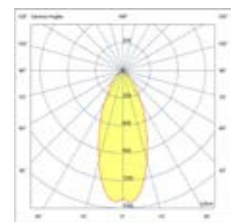

Boc

- 62707 Matt White 107,10€
- 62708 Matt Black 107,10€
- 62710 Chrome 112,40€
- 62711 Bronze 112,40€

Material	Body Steel
Power	3W
Lumen Output	130lm
Light Source	HIGH POWER LED 3000K
Reader	3W, 3000K, 130lm
Class	II
CRI	>80
Voltage (V/Hz)	220V-240V/50-60Hz

Flin

- 64318 Matt White 71,50€
- 64319 Matt Black 71,50€

Material	Body Steel+Aluminium+Silicone
Power	3W
Lumen Output	280lm
Light Source	HIGH POWER LED 3000K
Reader	3W, 3000K, 280lm
Class	I
CRI	>80
Voltage (V/Hz)	100V-240V/50-60Hz
Beam angle	30°