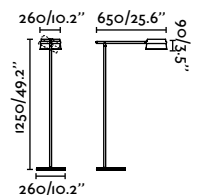

Loop table
Estudi Ribaudí

- 29398   Matt Black + Ash Tree **240,80€**
- 29568   Matt Black + Cherry **240,80€**

Material	Body Steel
	Diff PMMA + Translucent
	Shade Wood
Power	6W
Lumen Output	600lm
Light Source	SMD LED 2700K
Dimmable W	1w 100lm / 3w 300lm / 6w 600lm
Class	II
CRI	>80
Voltage (V/Hz)	220V-240V/50-60Hz
Cable	2 MT

Loop floor
Estudi Ribaudí

- 29399   Matt Black + Ash Tree **281,80€**
- 29569   Matt Black + Cherry **281,80€**

Material	Body Steel
	Diff PMMA + Translucent
	Shade Wood
Power	6W
Lumen Output	600lm
Light Source	SMD LED 2700K
Dimmable W	1w 100lm / 3w 300lm / 6w 600lm
Class	II
CRI	>80
Voltage (V/Hz)	220V-240V/50-60Hz
Cable	2 MT