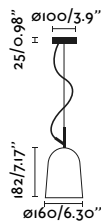

Studio 110
Nahtrang

- 28260 Matt Black + Black 99,50€
- 28261 Matt Black + White 99,50€
- 28262 Matt Black + Green 99,50€
- 28277 Matt Black + Blue 99,50€
- 28278 Matt Black + Pink 99,50€

Material	Body Steel
	Shade Steel
Light Source	1 E14 max. 8W
Bulb incl.	No
Recom. Bulb	17461
Class	II
Voltage (V/Hz)	100V-240V/50-60Hz
Cable	2 MT

Studio 160
Nahtrang

- 28263 Matt Black + Black 129,60€
- 28264 Matt Black + White 129,60€
- 28265 Matt Black + Green 129,60€
- 28279 Matt Black + Blue 129,60€
- 28280 Matt Black + Pink 129,60€

Material	Body Steel
	Shade Steel
Light Source	1 E27 max. 15W
Bulb incl.	No
Recom. Bulb	17464
Class	II
Voltage (V/Hz)	100V-240V/50-60Hz
Cable	2 MT

Studio 290
Nahtrang

- 28283 Matt Black + Black 222,20€
- 28284 Matt Black + White 222,20€
- 28285 Matt Black + Green 222,20€
- 28286 Matt Black + Blue 222,20€
- 28287 Matt Black + Pink 222,20€

Material	Body Steel
	Shade Steel
Light Source	1 E27 max. 18W
Bulb incl.	No
Recom. Bulb	17464
Class	II
Voltage (V/Hz)	100V-240V/50-60Hz
Cable	2 MT