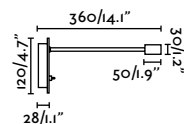

Leser

41026 ●● Matt Nickel + Matt Black 97,00€

Material	Body Aluminium+Steel+Silicone
Power	5W
Lumen Output	300lm
Light Source	COB LED 3000K
Reader	5W, 3000K, 300lm
Class	II
CRI	>80
Voltage (V/Hz)	100V-240V/50-60Hz
Beam angle	36°

Sami

41023 ● Matt White 68,00€

Material	Body Aluminium+Steel+Silicone
Power	3W
Lumen Output	120lm
Light Source	HIGH POWER LED 2700K
Class	II
CRI	>80
Voltage (V/Hz)	220V-240V/50-60Hz
Beam angle	30°