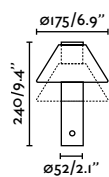

74465

● Satin Black 192,50€

Material	Body Aluminium+PC
	Diff PC + Opal White
	Shade Aluminium
Power	1,5W
Lumen Output	90lm
Light Source	SMD LED 2700K
Dimmable W	0.5w 25lm / 1w 45lm / 1.5w 90lm
Class	III
CRI	>80
Voltage (V/Hz)	5V DC
Battery incl.	Yes
	6h Charge Max. 10h Worktime