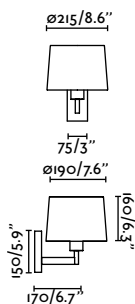

*Structures and shades also sold separately 598-601