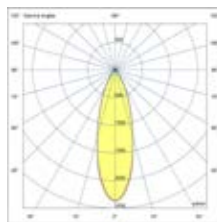

Bel

- 41028 Chrome **66,60€**
- 41029 Matt White **66,60€**
- 41030 Matt Black **66,60€**

Material	Body Aluminium+Steel
Power	3W
Lumen Output	150lm
Light Source	HIGH POWER LED 3000K
Reader	3W, 3000K, 150lm
Class	II
CRI	>80
Voltage (V/Hz)	100V-240V/50-60Hz
Beam angle	30°

Boken

- 41031 Matt White **78,60€**
- 41032 Matt Black **78,60€**

Material	Body Aluminium+Steel+Silicone
Power	3W
Lumen Output	150lm
Light Source	HIGH POWER LED 3000K
Reader	3W, 3000K, 150lm
Class	II
CRI	>80
Voltage (V/Hz)	100V-240V/50-60Hz
Beam angle	30°