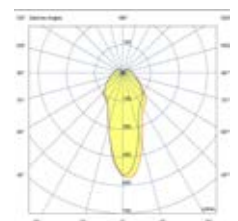

Perla
Àlex & Manel Llusçà

IP44

- 40085 Old Gold **95,40€**
- 40086 Chrome **95,40€**
- 40087 Bronze **95,40€**
- 40088 Black **92,70€**

Material	Body Steel
	Diff Glass + Opal
Light Source	1 G9 max. 6W
Bulb incl.	No
Recom. Bulb	17443
Class	II
Voltage (V/Hz)	100V-240V/50-60Hz

Bianca
Àlex & Manel Llusçà

IP44

- 63510 Chrome **70,80€**

Material	Body Aluminium
	Diff Glass + Opal
Light Source	1 G9 max. 6W
Bulb incl.	No
Recom. Bulb	17443
Class	II
Voltage (V/Hz)	100V-240V/50-60Hz

Brume
Àlex & Manel Llusçà

IP44

- 40076 Anthracite **163,00€**

Material	Body Steel
	Diff Glass + Opal
Power	3W
Lumen Output	200lm
Light Source	SMD LED 2700K
Class	II
CRI	>80
Voltage (V/Hz)	100V-240V/50-60Hz