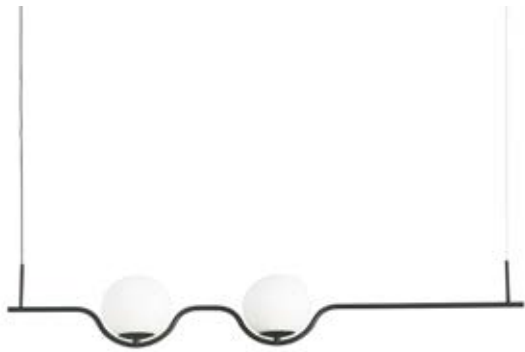

Levita
Nahtrang

- 29691 ● Shiny Gold 565,50€
- 29696 ● Matt Black 533,50€

Material	Body Steel
	Diff Glass + Opal
Power	14W
Lumen Output	1400lm
Light Source	SMD LED 2700K
Class	I
CRI	>80
Voltage (V/Hz)	220V-240V/50-60Hz
Cable	1.5 MT

Levita pendant floor
Nahtrang

- 29694 ● Shiny Gold 440,60€
- 29699 ● Matt Black 426,70€

Material	Body Steel
	Diff Glass + Opal
Power	7W
Lumen Output	700lm
Light Source	SMD LED 2700K
Class	II
CRI	>80
Voltage (V/Hz)	220V-240V/50-60Hz
Cable	1.5 MT

*Max. ceiling height 3mts.