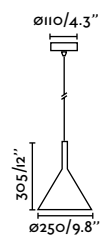

Pam 165

- 64159 Matt White **121,10€**
- 64160 Black **121,10€**

Material	Body Steel
	Diff PMMA + Opal
Power	11W
Lumen Output	900lm
Light Source	SMD LED 3000K
Class	II
CRI	>80
Voltage (V/Hz)	220V-240V/50-60Hz
Beam angle	120°
Cable	1.5 MT

Pam 250

- 64162   Black + Matt Gold **215,40€**

Material	Body Steel
	Diff PMMA + Opal
Power	24W
Lumen Output	1875lm
Light Source	SMD LED 3000K
Class	II
CRI	>80
Voltage (V/Hz)	220V-240V/50-60Hz
Beam angle	120°
Cable	1.5 MT