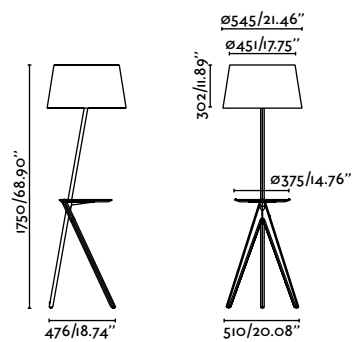

Treewood
Faro Lab

Material	Body Ash tree+Steel
	Shade Parchment
Light Source	1 E27 max. 15W
Bulb incl.	No
Recom. Bulb	17464
Class	II
Voltage (V/Hz)	100V-240V/50-60Hz
Cable	1.8 MT

Treewood Tray
Faro Lab

Material	Body Ash tree+Steel
	Shade Parchment
Light Source	1 E27 max. 15W
Bulb incl.	No
Recom. Bulb	17464
Class	II
Voltage (V/Hz)	100V-240V/50-60Hz
Cable	1.8 MT