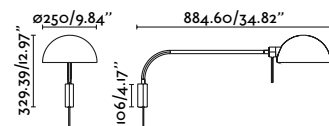

Table&Floor
64