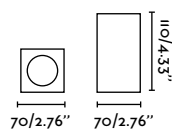

Sven R

63268

● Matt White 35,60€

Material	Body Plaster
Light Source	1 GU10 max. 8W
Bulb incl.	No
Recom. Bulb	97685327
Class	I
Voltage (V/Hz)	100V-240V/50-60Hz

Sven SQ

63269

● Matt White 35,60€

Material	Body Plaster
Light Source	1 GU10 max. 8W
Bulb incl.	No
Recom. Bulb	97685327
Class	I
Voltage (V/Hz)	100V-240V/50-60Hz