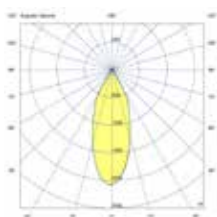

Accessories

1. 43728 Matt White **7,20€**
   43729 Matt Gold **7,20€**

Material Body ABS

1. **Linear spread lens**
   43732 **7,20€**

Material Body Glass

1. **Honey comb**
   43730 **7,20€**

Material Body Aluminium

1. **Spread lens**
   43731 **7,20€**

Material Body Glass