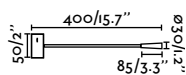

Kale

62703 ● Matt Black 93,30€

Material	Body Aluminium+Steel+Silicone
Power	3W
Lumen Output	180lm
Light Source	HIGH POWER LED 3000K
Reader	3W, 3000K, 180lm
Class	II
CRI	>80
Voltage (V/Hz)	220V-240V/50-60Hz
Beam angle	45°

Lead

62704 ●● Old Gold + Brown 134,00€

Material	Body Aluminium+Leather
Power	3W
Lumen Output	180lm
Light Source	COB LED 3000K
Reader	3W, 4000K, 300lm
Class	II
CRI	>80
Voltage (V/Hz)	220V-240V/50-60Hz
Beam angle	45°