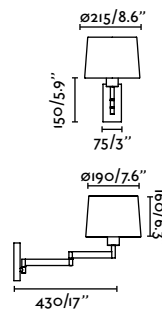

*Structures and shades also sold separately 598-601