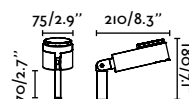

Inviting
Bohman And Folenius

- 57318 ● Matt White 396,00€
- 57319 ● Matt Black 396,00€
- 57320 ● Yellow 396,00€

Material	Body Aluminium
	Diff PMMA + Transparent
Power	6W
Lumen Output	410lm
Light Source	SMD LED
Dimmable K	2700 - 4800K
Class	II
CRI	>80
Voltage (V/Hz)	100V-240V/50-60Hz
Cable	1.9 MT

Inviting
Bohman And Folenius

- 57302 ● Yellow 289,90€
- 57300 ● Matt White 289,90€
- 57301 ● Matt Black 289,90€

Material	Body Aluminium
	Diff PMMA + Transparent
Power	6W
Lumen Output	410lm
Light Source	SMD LED
Dimmable K	2700 - 4800K
Class	II
CRI	>80
Voltage (V/Hz)	100V-240V/50-60Hz
Cable	1.9 MT