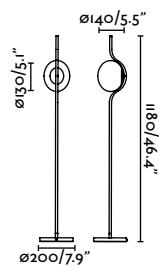

Levita table
Nahtrang

- 29692D ● Shiny Gold 441,60€
- 29697 ● Matt Black 434,40€

Material	Body Steel Diff Glass + Opal
Power	7W
Lumen Output	700lm
Light Source	SMD LED 2700K
Dimmable W	1w 95lm / 4w 380lm / 6w 570lm
Class	II
CRI	>80
Voltage (V/Hz)	220V-240V/50-60Hz
Cable	2 MT

Levita floor
Nahtrang

- 29693D ● Shiny Gold 545,40€
- 29698 ● Matt Black 534,90€

Material	Body Steel Diff Glass + Opal
Power	7W
Lumen Output	700lm
Light Source	SMD LED 2700K
Dimmable W	1w 95lm / 4w 380lm / 6w 570lm
Class	II
CRI	>80
Voltage (V/Hz)	220V-240V/50-60Hz
Cable	2 MT