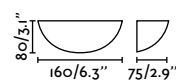

Snow

63285 ● Matt White 48,10€

Material	Body Plaster
Light Source	1 E14 max. 8W
Bulb incl.	No
Recom. Bulb	17461
Class	I
Voltage (V/Hz)	100V-240V/50-60Hz

Elsa

63279 ● Matt White 104,50€

Material	Body Plaster
	Diff PC + Opal
Power	8W
Lumen Output	300lm
Light Source	SMD LED 3000K
Class	II
CRI	>80
Voltage (V/Hz)	220V-240V/50-60Hz

Cove

63480 ● White 44,25€

Material	Body Plaster
Power	4W
Lumen Output	270lm
Light Source	SMD LED 3000K
Class	I
CRI	>80
Voltage (V/Hz)	230V/50-60Hz