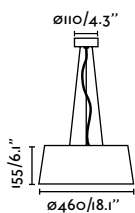

Aina

64174 ● Matt White 298,20€

Material	Body Steel
	Diff PC + Opal
	Shade Textile
Power	40W
Lumen Output	3000lm
Light Source	SMD LED 2700K
Class	II
CRI	>80
Voltage (V/Hz)	220V-240V/50-60Hz
Cable	1.3 MT

Seven 400

68283 ● Matt White 136,60€

Material	Body Steel
	Diff Textile + White
	Shade Textile
Light Source	2 E27 max. 15W
Bulb incl.	No
Recom. Bulb	17463
Class	I
Voltage (V/Hz)	100V-240V/50-60Hz
Cable	0.9 MT

Seven 500

68284 ● White 187,20€

Material	Body Steel
	Diff Textile + White
	Shade Textile
Light Source	3 E27 max. 15W
Bulb incl.	No
Recom. Bulb	17463
Class	I
Voltage (V/Hz)	100V-240V/50-60Hz
Cable	0.9 MT