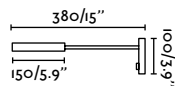

Kale

62703 ● Matt Black 93,30€

Material	Body Aluminium+Steel+Silicone
Power	3W
Lumen Output	180lm
Light Source	HIGH POWER LED 3000K
Reader	3W, 3000K, 180lm
Class	II
CRI	>80
Voltage (V/Hz)	220V-240V/50-60Hz
Beam angle	45°

Lead

62704 ●● Old Gold + Brown 134,00€

Material	Body Aluminium+Leather
Power	3W
Lumen Output	180lm
Light Source	COB LED 3000K
Reader	3W, 4000K, 300lm
Class	II
CRI	>80
Voltage (V/Hz)	220V-240V/50-60Hz
Beam angle	45°