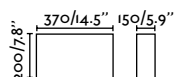

### Cotton RCT vertical 2L

- 66405   Matt White + Beige **67,30€**
- 66406   Matt White + Black **67,30€**