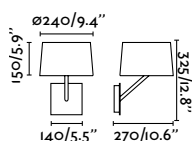

Handy
Jordi Blasi

28413 ●● Matt White + White 110,50€

Handy right
Jordi Blasi

28414 ●● Matt White + White 246,60€

Handy Left
Jordi Blasi

28415 ●● Matt White + White 246,60€

Material	Body Steel
	Shade Textile
Light Source	1 E27 max. 15W
Bulb incl.	No
Recom. Bulb	17463
Class	I
Voltage (V/Hz)	100V-240V/50-60Hz

Material	Body Steel
	Shade Textile
Light Source	1 E27 max. 15W
Bulb incl.	No
Recom. Bulb	17463
Reader	3W, 3000K, 40lm
Driver incl.	Yes
Class	I
Voltage (V/Hz)	100V-240V/50-60Hz

Material	Body Steel
	Shade Textile
Light Source	1 E27 max. 15W
Bulb incl.	No
Recom. Bulb	17463
Reader	3W, 3000K, 40lm
Driver incl.	Yes
Class	I
Voltage (V/Hz)	100V-240V/50-60Hz