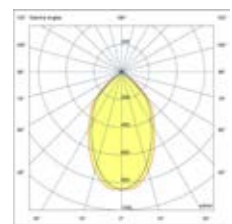

Pam 165

- 64159 Matt White **121,10€**
- 64160 Black **121,10€**

Material	Body Steel
	Diff PMMA + Opal
Power	11W
Lumen Output	900lm
Light Source	SMD LED 3000K
Class	II
CRI	>80
Voltage (V/Hz)	220V-240V/50-60Hz
Beam angle	120°
Cable	1.5 MT

Pam 250

- 64162   Black + Matt Gold **215,40€**

Material	Body Steel
	Diff PMMA + Opal
Power	24W
Lumen Output	1875lm
Light Source	SMD LED 3000K
Class	II
CRI	>80
Voltage (V/Hz)	220V-240V/50-60Hz
Beam angle	120°
Cable	1.5 MT