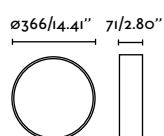

Zon

63291 ● Matt White 80,70€

Material	Body Steel
	Diff PMMA + Opal
Power	18W
Lumen Output	2000lm
Light Source	SMD LED 3000K
Class	II
CRI	85
Voltage (V/Hz)	220V-240V/50Hz

Vuk

64188 ● Matt White 197,60€

64188N ● Matt Black 197,60€

Material	Body Steel
	Diff PMMA + Opal
Power	40W
Lumen Output	3000lm
Light Source	SMD LED 2700K
Class	II
CRI	>80
Voltage (V/Hz)	220V-240V/50-60Hz