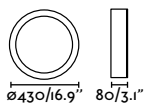

Cocotte 430
Jordi Llopis

- 64250 ● Shiny White **207,00€**
- 64251 ● Shiny Black **207,00€**

Material	Body Aluminium Diff PMMA + Opal
Power	30W
Lumen Output	1300lm
Light Source	SMD LED 3000K
Class	I
CRI	>80
Voltage (V/Hz)	220V-240V/50-60Hz

Cocotte 550
Jordi Llopis

- 64183 ● Shiny Black **280,40€**

Material	Body Aluminium Diff PMMA + Opal
Power	38W
Lumen Output	1700lm
Light Source	SMD LED 3000K
Class	I
CRI	>80
Voltage (V/Hz)	100V-240V/50-60Hz

Suspended
216