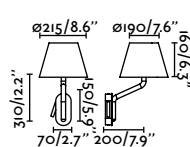

*Structures and shades also sold separately 598-601