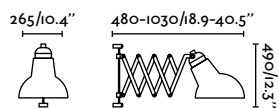

Ras

62807 ● Shiny Black 213,30€

Material	Body Steel
Light Source	1 E27 max. 15W
Bulb incl.	No
Recom. Bulb	17463
Class	I
Voltage (V/Hz)	100V-240V/50-60Hz
Cable	3 MT

Snap Faro Lab

57402 ● Cream White 64,00€
57403 ● Dark Grey 64,00€

Material	Body Steel
Light Source	1 E27 max. 15W
Bulb incl.	No
Recom. Bulb	17463
Class	II
Voltage (V/Hz)	100V-240V/50-60Hz

List

60000 ● Matt Black 69,70€

Material	Body Steel
Light Source	1 E27 max. 15W
Bulb incl.	No
Recom. Bulb	17463
Class	II
Voltage (V/Hz)	100V-240V/50-60Hz