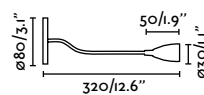

Loke

- 40994 Chrome 50,30€
- 41019 Matt White 52,40€
- 41020 Matt Black 52,40€

Material	Body Aluminium+Steel
Power	3W
Lumen Output	150lm
Light Source	HIGH POWER LED 3000K
Reader	3W, 3000K, 150lm
Class	II
CRI	>80
Voltage (V/Hz)	220V-240V/50-60Hz
Beam angle	30°

Loke recessed

- 40996 Chrome 50,30€

Material	Body Aluminium+Steel
Power	3W
Lumen Output	150lm
Light Source	HIGH POWER LED 3000K
Class	II
CRI	>80
Voltage (V/Hz)	220V-240V/50-60Hz
Beam angle	30°
Cut out	ø60