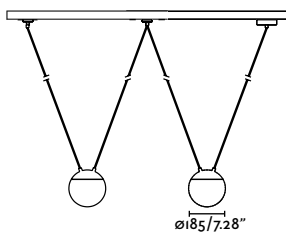

Mine PC Space 2L
Nahtrang

28209-2L ● Matt White 396,20€
28210-2L ● Dark Grey 396,20€

Material	Body Aluminium+Wood
	Diff PC + Opal
Light Source	2 E27 max. 15W
Bulb incl.	No
Recom. Bulb	17463
Class	II
Voltage (V/Hz)	100V-240V/50-60Hz
Cable	4 MT

Mine Glass Space 3L
Nahtrang

28375-3L ● Matt White 568,15€
28376-3L ● Dark Grey 568,15€

Material	Body Aluminium+Wood
	Diff Glass + Opal
Light Source	3 E27 max. 15W
Bulb incl.	No
Recom. Bulb	17463
Class	II
Voltage (V/Hz)	100V-240V/50-60Hz
Cable	6 MT

Mine PC Space 3L
Nahtrang

28209-3L ● Matt White 585,20€
28210-3L ● Dark Grey 585,20€

Material	Body Aluminium+Wood
	Diff PC + Opal
Light Source	3 E27 max. 15W
Bulb incl.	No
Recom. Bulb	17463
Class	II
Voltage (V/Hz)	100V-240V/50-60Hz
Cable	6 MT