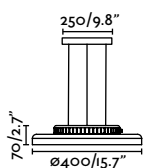

64261 ● Shiny Black 341,40€

Material	Body Aluminium
	Diff PMMA + Opal
Power	38W
Lumen Output	1700lm
Light Source	SMD LED 3000K
Class	I
CRI	>80
Voltage (V/Hz)	100V-240V/50-60Hz
Cable	1.1 MT