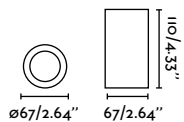

Sven R

63268

● Matt White 35,60€

Material	Body Plaster
Light Source	1 GU10 max. 8W
Bulb incl.	No
Recom. Bulb	97685327
Class	I
Voltage (V/Hz)	100V-240V/50-60Hz

Sven SQ

63269

● Matt White 35,60€

Material	Body Plaster
Light Source	1 GU10 max. 8W
Bulb incl.	No
Recom. Bulb	97685327
Class	I
Voltage (V/Hz)	100V-240V/50-60Hz