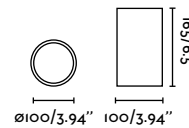

Rel 75

- 64198 Matt White 126,70€
- 64199 Matt Black 126,70€

Material	Body Aluminium Diff Glass + Transparent
Power	15W
Lumen Output	1340lm
Light Source	COB LED 2700K
Class	II
CRI	>80
Voltage (V/Hz)	220V-240V/50-60Hz
Beam angle	60°

Rel 100

- 64200 Matt White 199,40€
- 64201 Matt Black 199,40€

Material	Body Aluminium Diff Glass + Transparent
Power	25W
Lumen Output	2230lm
Light Source	COB LED 2700K
Class	II
CRI	>80
Voltage (V/Hz)	220V-240V/50-60Hz
Beam angle	60°