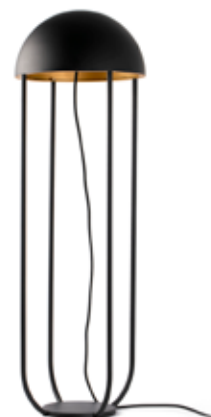

Jellyfish floor
Nahtrang

24521

●● Matt Black + Matt Gold 412,30€

Material	Body Steel
	Diff PMMA + Opal
Power	6W
Lumen Output	500lm
Light Source	SMD LED 3000K
Class	II
CRI	>80
Voltage (V/Hz)	220V-240V/50-60Hz
Cable	4.3 MT