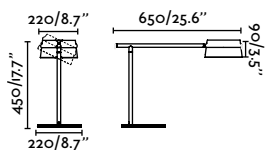

Loop table
Estudi Ribaudí

- 29398   Matt Black + Ash Tree **240,80€**
- 29568   Matt Black + Cherry **240,80€**

Material	Body Steel
	Diff PMMA + Translucent
	Shade Wood
Power	6W
Lumen Output	600lm
Light Source	SMD LED 2700K
Dimmable W	1w 100lm / 3w 300lm / 6w 600lm
Class	II
CRI	>80
Voltage (V/Hz)	220V-240V/50-60Hz
Cable	2 MT

Loop floor
Estudi Ribaudí

- 29399   Matt Black + Ash Tree **281,80€**
- 29569   Matt Black + Cherry **281,80€**

Material	Body Steel
	Diff PMMA + Translucent
	Shade Wood
Power	6W
Lumen Output	600lm
Light Source	SMD LED 2700K
Dimmable W	1w 100lm / 3w 300lm / 6w 600lm
Class	II
CRI	>80
Voltage (V/Hz)	220V-240V/50-60Hz
Cable	2 MT