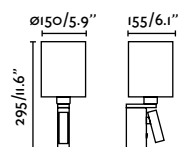

Rob

- 68497 ● Bronze **99,00€**
- 68499 ● Satin Nickel **98,30€**
- 68508 ● White **97,50€**
- 68509 ● Black **97,50€**

Material	Body Steel+Aluminium
Power	3W
Lumen Output	160lm
Light Source	HIGH POWER LED 3000K
Reader	3W, 3000K, 160lm
Class	II
CRI	>80
Voltage (V/Hz)	100V-240V/50-60Hz

Rob Shade

- 68496 ● ● Bronze + Opal **140,70€**
- 68498 ● ● Satin Nickel + Opal **136,60€**

Material	Body Steel+Aluminium
	Shade PMMA
Light Source	1 E27 max. 15W
Bulb incl.	No
Recom. Bulb	17463
Reader	3W, 3000K, 160lm
Driver incl.	Yes
Class	I
Voltage (V/Hz)	100V-240V/50-60Hz