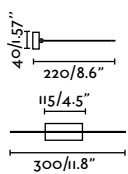

# Magritte

indoor

Surface