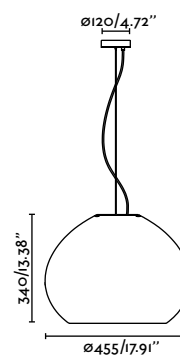

Mar H260
Héctor Serrano

20403 ●● Black + Green 1.995,00€

Mar H290
Héctor Serrano

20404 ●● Black + Green 2.320,00€

Mar H340
Héctor Serrano

20405 ●● Black + Green 2.535,00€

Material	Body Steel
	Shade Recycled fishing net
Light Source	E27 max. 15W
Bulb incl.	No
Recom. Bulb	17463
Class	II
Voltage (V/Hz)	100V-240V/50-60Hz
Cable	2 MT

Material	Body Steel
	Shade Recycled fishing net
Light Source	1 E27 max. 15W
Bulb incl.	No
Recom. Bulb	17463
Class	II
Voltage (V/Hz)	100V-240V/50-60Hz
Cable	2 MT

Material	Body Steel
	Shade Recycled fishing net
Light Source	1 E27 max. 15W
Bulb incl.	No
Recom. Bulb	17463
Class	II
Voltage (V/Hz)	100V-240V/50-60Hz
Cable	2 MT