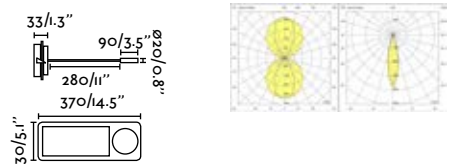

Mood SQ
Nahtrang

NEW

20060 ● Oak + Black 109,50€
20064 NEW ● Black + Black 95,6€

Material	Body Steel+Wood
Power	2W
Lumen Output	105lm
Light Source	SMD LED 3000K
Reader	2W, 3000K, 105lm
Class	II
CRI	>80
Voltage (V/Hz)	220V-240V/50-60Hz
Beam angle	45°

Mood RCT
Nahtrang

Mood RCT reader
Nahtrang

NEW

20061 ● Oak + Black 148,50€

Material	Body Steel+Wood
	Diff PMMA + Opal
Power	6W
Lumen Output	67lm
Light Source	SMD LED 3000K
Class	II
CRI	>80
Voltage (V/Hz)	220V-240V/50-60Hz

20062 ● Oak + Black 172,80€
20063 NEW ● Black + Black 169,5€

Material	Body Steel+Wood
	Diff PMMA + Opal
Power	6W
Lumen Output	67lm
Light Source	SMD LED 3000K
Reader	2W, 3000K, 67lm
Class	II
CRI	>80
Voltage (V/Hz)	220V-240V/50-60Hz