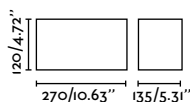

Tecto AR111

- 63274 Matt White 67,70€
- 63275 Matt Black 67,70€

Material	Body Aluminium
Light Source	1 G53 AR111 max. 15W
Bulb incl.	No
Recom. Bulb	97411
Class	III
Voltage (V/Hz)	100V-240V/50-60Hz

Tecto 2L AR111

- 63276 Matt White 133,90€
- 63277 Matt Black 133,90€

Material	Body Aluminium
Light Source	2 G53 AR111 max. 30W
Bulb incl.	No
Recom. Bulb	97411
Class	III
Voltage (V/Hz)	100V-240V/50-60Hz