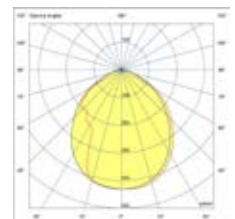

Han
Goula / Figuera

01001 ● Matt Black 196,00€

Material	Body Steel
	Diff PMMA + Opal
Power	7W
Lumen Output	500lm
Light Source	SMD LED 2700K
Class	I
CRI	>80
Voltage (V/Hz)	220V-240V/50-60Hz

Pure
Nahtrang

24528 ● Matt Black 135,10€

Material	Body Steel
	Diff PMMA + Transparent
Power	6W
Lumen Output	154lm
Light Source	SMD LED 3000K
Class	I
CRI	>80
Voltage (V/Hz)	220V-240V/50-60Hz