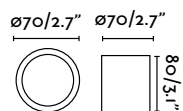

Haru

- 64206 Matt White 57,60€
- 64207 Matt Black 57,60€

Material	Body Aluminium
	Diff PMMA + Opal
Power	6W
Lumen Output	350lm
Light Source	SMD LED 3000K
Class	II
CRI	>80
Voltage (V/Hz)	220V-240V/50-60Hz
Beam angle	120°

Natsu

- 64204 Matt White 156,70€
- 64205 Matt Black 156,70€

Material	Body Aluminium
	Diff PMMA + Opal
Power	30W
Lumen Output	1500lm
Light Source	SMD LED 3000K
Class	II
CRI	>80
Voltage (V/Hz)	220V-240V/50-60Hz
Beam angle	120°