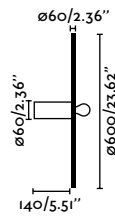

Costas 600 H70
Àlex & Manel Llusçà

62173-69 ●● Matt Black + Rattan 113,90€

Material	Body Aluminium
	Shade Rattan
Light Source	1 E27 max. 15W
Bulb incl.	No
Recom. Bulb	17072E
Class	II
Voltage (V/Hz)	100V-240V/50-60Hz

Costas 600 H140
Àlex & Manel Llusçà

62174-69 ●● Matt Black + Rattan 116,40€

Material	Body Aluminium
	Shade Rattan
Light Source	1 E27 max. 15W
Bulb incl.	No
Recom. Bulb	17072E
Class	II
Voltage (V/Hz)	100V-240V/50-60Hz