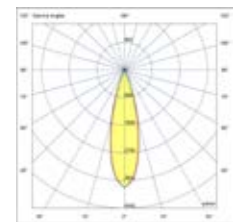

Suau recessed
Nahtrang

- 62111 ● Bronze **133,80€**
- 62114 ● Satin Gold **133,80€**
- 62126 ● Satin Nickel **133,80€**
- 62128 ● Matt Black **117,60€**
- 62129 ● Matt White **117,60€**

Material	Body Aluminium+Steel
Power	3W
Lumen Output	140lm
Light Source	HIGH POWER LED 3000K
Reader	3W, 3000K, 140lm
Class	I
CRI	>80
Voltage (V/Hz)	100V-240V/50-60Hz
Beam angle	30°
Cut out	80x155x43

Suau USB
Nahtrang

- 62116 ● Matt Black **116,50€**
- 62117 ● Matt White **116,50€**

Material	Body Aluminium+Steel
Power	3W
Lumen Output	140lm
Light Source	HIGH POWER LED 3000K
Reader	3W, 3000K, 140lm
Class	I
CRI	>80
Voltage (V/Hz)	100V-240V/50-60Hz
Beam angle	30°

Suau
Nahtrang

- 62104 ● Bronze **117,30€**
- 62118 ● Matt Black **101,30€**
- 62120 ● Matt White **101,30€**
- 62121 ● Grey **101,30€**

Material	Body Aluminium+Steel
Power	3W
Lumen Output	140lm
Light Source	HIGH POWER LED 3000K
Reader	3W, 3000K, 140lm
Class	I
CRI	>80
Voltage (V/Hz)	100V-240V/50-60Hz
Beam angle	30°