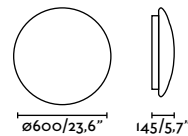

Mega
Jordi Llopis

incl. DIM TRIAC C

63410 ● Matt White 399,50€

Material	Body Aluminium Diff PMMA + Opal
Power	52W
Lumen Output	3600lm
Light Source	SMD LED 2700K
Class	I
CRI	>80
Voltage (V/Hz)	220V-240V/50-60Hz

Bic

incl. DIM TRIAC C

63408 ● Matt White 299,50€

Material	Body Aluminium Diff PMMA + Opal
Power	60W
Lumen Output	4000lm
Light Source	SMD LED 3000K
Class	I
CRI	>80
Voltage (V/Hz)	220V-240V/50-60Hz