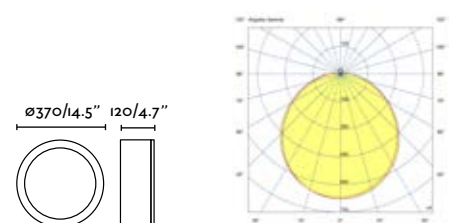

Ami

- 63397 Matt White **86,90€**
- 63398 Satin Nickel **86,90€**

Material	Body Aluminium
	Diff PC + Opal
Power	15W
Lumen Output	1200lm
Light Source	SMD LED 2700K
Class	I
CRI	>80
Voltage (V/Hz)	220V-240V/50-60Hz

Foro

- 63404 Matt White **151,90€**

Material	Body Aluminium
	Diff PMMA + Opal
Power	24W
Lumen Output	2000lm
Light Source	SMD LED 3000K
Class	II
CRI	>80
Voltage (V/Hz)	220V-240V/50-60Hz

Kao

- 63399 Chrome **185,60€**

Material	Body Aluminium
	Diff PMMA + Opal
Power	35W
Lumen Output	2800lm
Light Source	SMD LED 3000K
Class	II
CRI	>80
Voltage (V/Hz)	100V-240V/50-60Hz