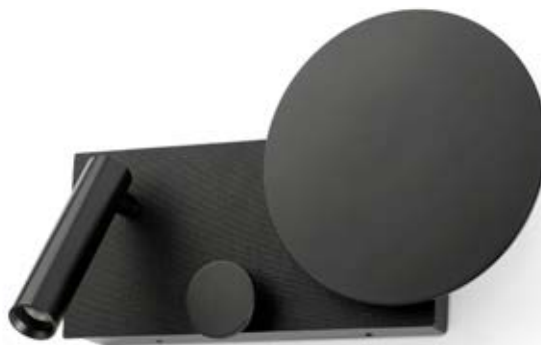

Klee right
Isaac Piñeiro

NEW

- 20065   Textured Grey + Black **217,95€**
- 20058 NEW   Textured Black + Black **217,95€**

Material	Body Steel+Melamine Diff PMMA + Opal
Power	10W
Lumen Output	1021lm
Light Source	COB LED 2700K
Dimmable W	6w 690lm / 10w 1021lm
Reader	3W, 2700K, 85lm
Class	II
CRI	>=90
Voltage (V/Hz)	220V-240V/50-60Hz
Beam angle	45°