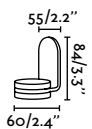

**Accessories**

- 51129  Black 5,80€

indoor

Surface