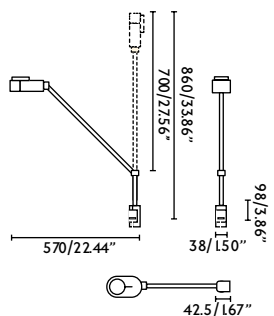

- 57312 Matt White 459,00€
- 57313 Black 459,00€
- 57314 Yellow 459,00€

Material	Body Aluminium+Steel
	Diff PMMA + Transparent
Power	6W
Lumen Output	410lm
Light Source	SMD LED
Dimmable K	2700 - 4800K
Class	II
CRI	>80
Voltage (V/Hz)	100V-240V/50-60Hz
Cable	1.9 MT

Wall
352