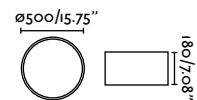

Seven 400

68298

●● Matt White + White 142,10€

Material	Body Steel
	Diff Textile + White
	Shade Textile
Light Source	2 E27 max. 15W
Bulb incl.	No
Recom. Bulb	17463
Class	I
Voltage (V/Hz)	100V-240V/50-60Hz

Seven 500

68317

●● Matt White + White 184,10€

Material	Body Steel
	Diff Textile + White
	Shade Textile
Light Source	3 E27 max. 15W
Bulb incl.	No
Recom. Bulb	17463
Class	I
Voltage (V/Hz)	100V-240V/50-60Hz

Suspended
268