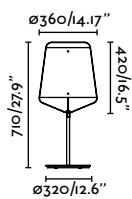

Stood table
Lucid Product Design

29846 Matt Black + Cherry 349,90€

Material	Body Steel
	Shade Wood
Light Source	1 E27 max. 15W
Bulb incl.	No
Recom. Bulb	17464
Class	II
Voltage (V/Hz)	100V-240V/50-60Hz
Cable	2 MT

Stood floor
Lucid Product Design

29847 Matt Black + Cherry 662,80€

Material	Body Steel
	Shade Wood
Light Source	1 E27 max. 15W
Bulb incl.	No
Recom. Bulb	17464
Class	II
Voltage (V/Hz)	100V-240V/50-60Hz
Cable	2 MT