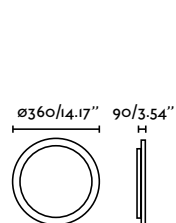

Ami

- 63397 Matt White **86,90€**
- 63398 Satin Nickel **86,90€**

Material	Body Aluminium
	Diff PC + Opal
Power	15W
Lumen Output	1200lm
Light Source	SMD LED 2700K
Class	I
CRI	>80
Voltage (V/Hz)	220V-240V/50-60Hz

Foro

- 63404 Matt White **151,90€**

Material	Body Aluminium
	Diff PMMA + Opal
Power	24W
Lumen Output	2000lm
Light Source	SMD LED 3000K
Class	II
CRI	>80
Voltage (V/Hz)	220V-240V/50-60Hz

Kao

- 63399 Chrome **185,60€**

Material	Body Aluminium
	Diff PMMA + Opal
Power	35W
Lumen Output	2800lm
Light Source	SMD LED 3000K
Class	II
CRI	>80
Voltage (V/Hz)	100V-240V/50-60Hz