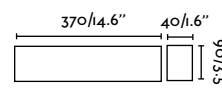

Nash 210

- 62819 Matt White **107,50€**
- 62821 Matt Black **107,50€**

Material	Body Aluminium
	Diff PC + Opal
Power	8W
Lumen Output	450lm
Light Source	SMD LED 3000K
Class	I
CRI	>80
Voltage (V/Hz)	220V-240V/50-60Hz

Nash 370

- 62820 Matt White **165,70€**
- 62822 Matt Black **165,70€**

Material	Body Aluminium
	Diff PC + Opal
Power	16W
Lumen Output	990lm
Light Source	SMD LED 3000K
Class	I
CRI	>80
Voltage (V/Hz)	220V-240V/50-60Hz