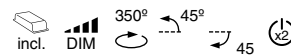

Klee right
Isaac Piñeiro