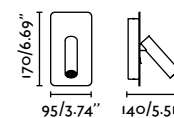

Suau recessed
Nahtrang

- 62111 ● Bronze **133,80€**
- 62114 ● Satin Gold **133,80€**
- 62126 ● Satin Nickel **133,80€**
- 62128 ● Matt Black **117,60€**
- 62129 ● Matt White **117,60€**

Material	Body Aluminium+Steel
Power	3W
Lumen Output	140lm
Light Source	HIGH POWER LED 3000K
Reader	3W, 3000K, 140lm
Class	I
CRI	>80
Voltage (V/Hz)	100V-240V/50-60Hz
Beam angle	30°
Cut out	80x155x43

Suau USB
Nahtrang

- 62116 ● Matt Black **116,50€**
- 62117 ● Matt White **116,50€**

Material	Body Aluminium+Steel
Power	3W
Lumen Output	140lm
Light Source	HIGH POWER LED 3000K
Reader	3W, 3000K, 140lm
Class	I
CRI	>80
Voltage (V/Hz)	100V-240V/50-60Hz
Beam angle	30°

Suau
Nahtrang

- 62104 ● Bronze **117,30€**
- 62118 ● Matt Black **101,30€**
- 62120 ● Matt White **101,30€**
- 62121 ● Grey **101,30€**

Material	Body Aluminium+Steel
Power	3W
Lumen Output	140lm
Light Source	HIGH POWER LED 3000K
Reader	3W, 3000K, 140lm
Class	I
CRI	>80
Voltage (V/Hz)	100V-240V/50-60Hz
Beam angle	30°