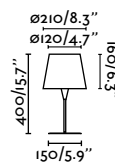

*Structures and shades also sold separately 598-601