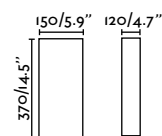

Cotton RCT vertical 2L

- 66405   Matt White + Beige **67,30€**
- 66406   Matt White + Black **67,30€**

Cotton R vertical

- 66407   Matt White + Beige **42,10€**
- 66408   Matt White + Black **42,10€**

Cotton R vertical 2L

- 66409   Matt White + Beige **68,30€**
- 66410   Matt White + Black **68,30€**

Material	Body Steel
	Shade Textile
Light Source	2 E27 max. 15W
Bulb incl.	No
Recom. Bulb	17463
Class	I
Voltage (V/Hz)	100V-240V/50-60Hz

Material	Body Steel
	Shade Textile
Light Source	1 E27 max. 15W
Bulb incl.	No
Recom. Bulb	17463
Class	I
Voltage (V/Hz)	100V-240V/50-60Hz

Material	Body Steel
	Shade Textile
Light Source	2 E27 max. 15W
Bulb incl.	No
Recom. Bulb	17463
Class	I
Voltage (V/Hz)	100V-240V/50-60Hz