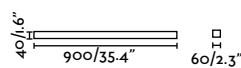

Nilo 600

IP44 incl.

- 63316 Matt Black 119,90€
- 63318 Chrome 119,90€

Material	Body Aluminium Diff PMMA + Opal
Power	12W
Lumen Output	950lm
Light Source	SMD LED 3000K
Class	II
CRI	>80
Voltage (V/Hz)	100V-240V/50-60Hz

Nilo 900

IP44 incl.

- 63317 Matt Black 179,80€
- 63319 Chrome 179,80€

Material	Body Aluminium Diff PMMA + Opal
Power	18W
Lumen Output	1400lm
Light Source	SMD LED 3000K
Class	II
CRI	>80
Voltage (V/Hz)	100V-240V/50-60Hz