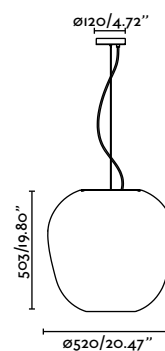

Tierra 470
Héctor Serrano

20400 ● ● Black + Natural 2.375,00€

Tierra 500
Héctor Serrano

20401 ● ● Black + Natural 1.775,00€

Tierra 520
Héctor Serrano

20402 ● ● Black + Natural 2.670,00€

Material	Body Steel
	Shade PLA+Pine cellulose
Light Source	1 E27 max. 18W
Bulb incl.	No
Recom. Bulb	17478
Class	II
Voltage (V/Hz)	100V-240V/50-60Hz
Cable	2 MT

Material	Body Steel
	Shade PLA+Pine cellulose
Light Source	1 E27 max. 18W
Bulb incl.	No
Recom. Bulb	17478
Class	II
Voltage (V/Hz)	100V-240V/50-60Hz
Cable	2 MT

Material	Body Steel
	Shade PLA+Pine cellulose
Light Source	1 E27 max. 18W
Bulb incl.	No
Recom. Bulb	17478
Class	II
Voltage (V/Hz)	100V-240V/50-60Hz
Cable	2 MT