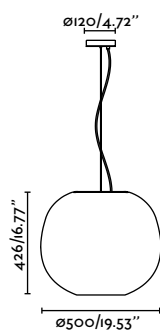

Tierra 470
Héctor Serrano

20400 ● ● Black + Natural 2.375,00€

Tierra 500
Héctor Serrano

20401 ● ● Black + Natural 1.775,00€

Tierra 520
Héctor Serrano

20402 ● ● Black + Natural 2.670,00€

Material	Body Steel
	Shade PLA+Pine cellulose
Light Source	1 E27 max. 18W
Bulb incl.	No
Recom. Bulb	17478
Class	II
Voltage (V/Hz)	100V-240V/50-60Hz
Cable	2 MT

Material	Body Steel
	Shade PLA+Pine cellulose
Light Source	1 E27 max. 18W
Bulb incl.	No
Recom. Bulb	17478
Class	II
Voltage (V/Hz)	100V-240V/50-60Hz
Cable	2 MT

Material	Body Steel
	Shade PLA+Pine cellulose
Light Source	1 E27 max. 18W
Bulb incl.	No
Recom. Bulb	17478
Class	II
Voltage (V/Hz)	100V-240V/50-60Hz
Cable	2 MT