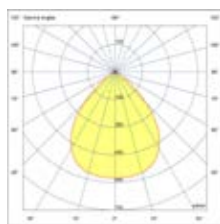

# Juliet

indoor

Surface

Juliet Ref. 41025N

Thanks to Estudio Além | Photo by Salva López