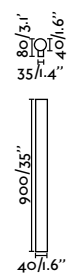

Volga 310

IP44 incl.

- 63507 Chrome 106,30€
- 63512 Matt Black 106,30€

Material	Body Aluminium Diff PMMA + Opal
Power	5W
Lumen Output	350lm
Light Source	SMD LED 3000K
Class	II
CRI	>80
Voltage (V/Hz)	100V-240V/50-60Hz

Volga 600

IP44 incl.

- 63508 Chrome 122,20€
- 63513 Matt Black 122,20€

Material	Body Aluminium Diff PMMA + Opal
Power	12W
Lumen Output	850lm
Light Source	SMD LED 3000K
Class	II
CRI	>80
Voltage (V/Hz)	100V-240V/50-60Hz

Volga 900

IP44 incl.

- 63509 Chrome 139,00€
- 63514 Matt Black 139,00€

Material	Body Aluminium Diff PMMA + Opal
Power	18W
Lumen Output	1300lm
Light Source	SMD LED 3000K
Class	II
CRI	>80
Voltage (V/Hz)	100V-240V/50-60Hz