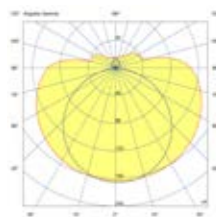

Volga 310

IP44 incl.

- 63507 Chrome 106,30€
- 63512 Matt Black 106,30€

Material	Body Aluminium Diff PMMA + Opal
Power	5W
Lumen Output	350lm
Light Source	SMD LED 3000K
Class	II
CRI	>80
Voltage (V/Hz)	100V-240V/50-60Hz

Volga 600

IP44 incl.

- 63508 Chrome 122,20€
- 63513 Matt Black 122,20€

Material	Body Aluminium Diff PMMA + Opal
Power	12W
Lumen Output	850lm
Light Source	SMD LED 3000K
Class	II
CRI	>80
Voltage (V/Hz)	100V-240V/50-60Hz

Volga 900

IP44 incl.

- 63509 Chrome 139,00€
- 63514 Matt Black 139,00€

Material	Body Aluminium Diff PMMA + Opal
Power	18W
Lumen Output	1300lm
Light Source	SMD LED 3000K
Class	II
CRI	>80
Voltage (V/Hz)	100V-240V/50-60Hz