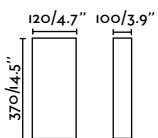

Otton RCT vertical 2L

- 66401-99 Matt White + Linen **142,90€**
- 66401-100 Matt White + Jute **125,90€**

Material	Body Steel
	Shade Linen
Light Source	2 E27 max. 15W
Bulb incl.	No
Recom. Bulb	17463
Class	I
Voltage (V/Hz)	100V-240V/50-60Hz

Otton R vertical 2L

- 66401-103 Matt White + Linen **142,90€**
- 66401-104 Matt White + Jute **126,20€**

Material	Body Steel
	Shade Linen
Light Source	2 E27 max. 15W
Bulb incl.	No
Recom. Bulb	17463
Class	I
Voltage (V/Hz)	100V-240V/50-60Hz