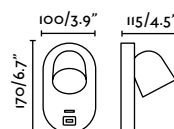

Well induction

64030 ● Matt White 157,50€

Material	Body Aluminium+PP
	Diff PMMA + Opal
Power	7W
Lumen Output	340lm
Light Source	SMD LED 2700K
Class	I
CRI	>=90
Voltage (V/Hz)	100V-240V/50Hz

Corb

40135 ● Matt White 75,30€

40136 ● Matt Black 75,30€

Material	Body Aluminium
Light Source	1 GU10 max. 8W
Bulb incl.	No
Recom. Bulb	17316
Class	I
Voltage (V/Hz)	100V-240V/50-60Hz