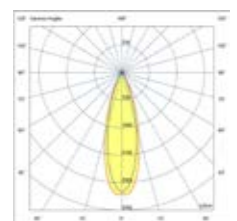

Leser

41026 ●● Matt Nickel + Matt Black 97,00€

Material	Body Aluminium+Steel+Silicone
Power	5W
Lumen Output	300lm
Light Source	COB LED 3000K
Reader	5W, 3000K, 300lm
Class	II
CRI	>80
Voltage (V/Hz)	100V-240V/50-60Hz
Beam angle	36°

Sami

41023 ● Matt White 68,00€

Material	Body Aluminium+Steel+Silicone
Power	3W
Lumen Output	120lm
Light Source	HIGH POWER LED 2700K
Class	II
CRI	>80
Voltage (V/Hz)	220V-240V/50-60Hz
Beam angle	30°