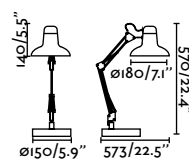

Ito

52071 Matt Black + Satin Nickel 103,00€

Material	Body ABS+Aluminium
	Diff PMMA + Opal
Power	5W
Lumen Output	390lm
Light Source	SMD LED 3000K
Class	II
CRI	>80
Voltage (V/Hz)	220V-240V/50-60Hz
Cable	1.8 MT

Snap
Faro Lab

57400 White 92,40€
57401 Dark Grey 92,40€

Material	Body Steel
Light Source	1 E27 max. 15W
Bulb incl.	No
Recom. Bulb	17463
Class	II
Voltage (V/Hz)	100V-240V/50-60Hz
Cable	1.8 MT

Wall
486