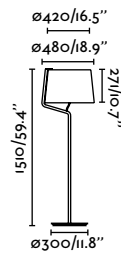

- 29335 Matt White + White **387,30€**
- 29336 Matt Black + Black **387,30€**

Material	Body Steel
	Shade Textile
Light Source	1 E27 max. 15W
Bulb incl.	No
Recom. Bulb	17464
Class	II
Voltage (V/Hz)	100V-240V/50-60Hz
Cable	1.5 MT

Wall
422