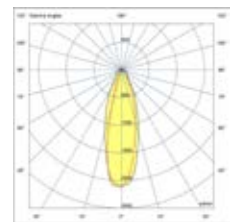

Bel

- 41028 Chrome **66,60€**
- 41029 Matt White **66,60€**
- 41030 Matt Black **66,60€**

Material	Body Aluminium+Steel
Power	3W
Lumen Output	150lm
Light Source	HIGH POWER LED 3000K
Reader	3W, 3000K, 150lm
Class	II
CRI	>80
Voltage (V/Hz)	100V-240V/50-60Hz
Beam angle	30°

Boken

- 41031 Matt White **78,60€**
- 41032 Matt Black **78,60€**

Material	Body Aluminium+Steel+Silicone
Power	3W
Lumen Output	150lm
Light Source	HIGH POWER LED 3000K
Reader	3W, 3000K, 150lm
Class	II
CRI	>80
Voltage (V/Hz)	100V-240V/50-60Hz
Beam angle	30°