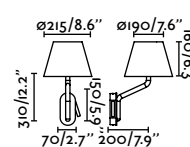

*Structures and shades also sold separately 598-601