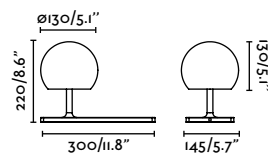

Niko PC
Nahtrang

01025A ● ● Matt White + Wood 221,80€

Material	Body Aluminium+Wood
	Diff PC + Opal
Power	7W
Lumen Output	500lm
Light Source	SMD LED 3000K
Dimmable W	1w 80lm / 4w 250lm / 7w 500lm
Class	II
CRI	>80
Voltage (V/Hz)	100V-240V/50-60Hz

Niko Glass
Nahtrang

01007A ● ● Matt White + Wood 221,80€

Material	Body Aluminium+Wood
	Diff Glass + Opal
Power	7W
Lumen Output	500lm
Light Source	SMD LED 3000K
Dimmable W	1w 80lm / 4w 250lm / 7w 500lm
Class	II
CRI	>80
Voltage (V/Hz)	100V-240V/50-60Hz