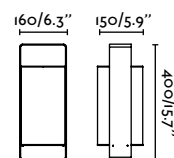

Lula S
Marina Milá

- 28380 Matt White + White **109,20€**
- 28382 Matt Black + White **109,20€**

Material	Body Steel
	Shade Textile
Light Source	1 E27 max. 15W
Bulb incl.	No
Recom. Bulb	17463
Class	II
Voltage (V/Hz)	100V-240V/50-60Hz
Cable	1.7 MT

Lula M
Marina Milá

- 28383 Matt White + White **139,00€**
- 28385 Matt Black + White **139,00€**

Material	Body Steel
	Shade Textile
Light Source	1 E27 max. 15W
Bulb incl.	No
Recom. Bulb	17463
Class	II
Voltage (V/Hz)	100V-240V/50-60Hz
Cable	1.7 MT