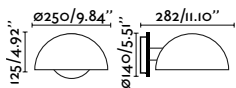

Table&Floor
64