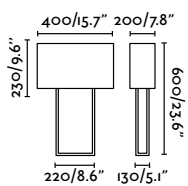

Vesper table
Nahtrang

- 29984 Matt White + Beige **155,30€**
- 29985 Brown + Beige **155,30€**

Material	Body Steel
	Diff Textile + Beige
	Shade Textile
Light Source	2 E27 max. 15W
Bulb incl.	No
Recom. Bulb	17463
Class	II
Voltage (V/Hz)	100V-240V/50-60Hz
Cable	1.7 MT

Vesper floor
Nahtrang

- 29979 Brown + Beige **495,50€**

Material	Body Steel
	Diff Textile + Beige
	Shade Textile
Light Source	2 E27 max. 15W
Bulb incl.	No
Recom. Bulb	17463
Class	II
Voltage (V/Hz)	100V-240V/50-60Hz
Cable	3.5 MT

Suspended
240

Wall
420