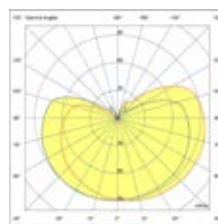

Moy
Nahtrng

IP44 incl.

- 40090 ● Satin Gold **95,40€**
- 40091 ● Chrome **95,40€**
- 40092 ● Bronze **95,40€**
- 40093 ● Matt Black **92,70€**

Material	Body Steel
	Diff Glass + Opal
Power	4W
Lumen Output	300lm
Light Source	SMD LED 3000K
Class	II
CRI	>80
Voltage (V/Hz)	100V-240V/50-60Hz

Joy
Nahtrng

incl.

- 64027 ● Matt Black **94,30€**
- 64028 ● Matt White **94,30€**

Material	Body Aluminium
	Diff Glass + Opal
Power	3W
Lumen Output	280lm
Light Source	SMD LED 3000K
Class	I
CRI	>80
Voltage (V/Hz)	100V-240V/50-60Hz

Levita
Nahtrng

incl.

- 29690 ● Shiny Gold **312,60€**
- 29695 ● Matt Black **273,50€**

Material	Body Steel
	Diff Glass + Opal
Power	7W
Lumen Output	570lm
Light Source	SMD LED 2700K
Class	I
CRI	>80
Voltage (V/Hz)	100V-240V/50-60Hz