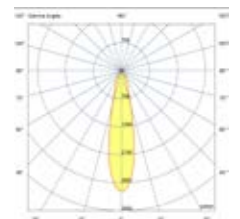

Aurea
Estudi Ribaudí

62115 ● Matt White 95,00€

Material	Body Steel
	Diff PC + Opal
Power	8W
Lumen Output	300lm
Light Source	SMD LED 2700K
Class	I
CRI	>80
Voltage (V/Hz)	220V-240V/50-60Hz

Le Petit
Àlex & Manel Llusçà

62161 ● Matt White 104,00€
62162 ● Matt Black 104,00€
62163 ● Satin Gold 123,00€
62164 ● Bronze 123,00€

Material	Body Steel
Power	4W
Lumen Output	130lm
Light Source	SMD LED 3000K
Class	II
CRI	>80
Voltage (V/Hz)	100V-240V/50-60Hz