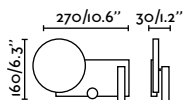

Klee Left
Isaac Piñeiro

NEW

- 20066   Textured Grey + Black **217,95€**
- 20059 NEW   Textured Black + Black **217,95€**

Material	Body Steel+Melamine Diff PMMA + Opal
Power	10W
Lumen Output	1021lm
Light Source	COB LED 2700K
Dimmable W	6w 690lm / 10w 1021lm
Reader	3W, 2700K, 85lm
Class	II
CRI	>=90
Voltage (V/Hz)	220V-240V/50-60Hz
Beam angle	45°

Klee right
Isaac Piñeiro

NEW

- 20065   Textured Grey + Black **217,95€**
- 20058 NEW   Textured Black + Black **217,95€**

Material	Body Steel+Melamine Diff PMMA + Opal
Power	10W
Lumen Output	1021lm
Light Source	COB LED 2700K
Dimmable W	6w 690lm / 10w 1021lm
Reader	3W, 2700K, 85lm
Class	II
CRI	>=90
Voltage (V/Hz)	220V-240V/50-60Hz
Beam angle	45°