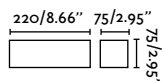

Cheras 2

63173 ● Matt White 74,00€

Material	Body Plaster
	Diff Glass + Opal White
Light Source	1 R7S 78mm max. 8W
Bulb incl.	No
Recom. Bulb	17499
Class	I
Voltage (V/Hz)	100V-240V/50-60Hz

Cheras 3

63174 ● Matt White 67,70€

Material	Body Plaster
	Diff Glass + Opal White
Light Source	1 G9 max. 6W
Bulb incl.	No
Recom. Bulb	17466
Class	I
Voltage (V/Hz)	100V-240V/50-60Hz

Cheras 4

63175 ● Matt White 91,60€

Material	Body Plaster
	Diff Glass + Opal White
Light Source	1 R7S 78mm max. 8W
Bulb incl.	No
Recom. Bulb	17499
Class	I
Voltage (V/Hz)	100V-240V/50-60Hz