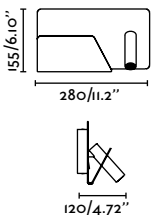

Suau tray left
Nahtrang

- 62124 ● Matt White 157,10€
- 62125 ● Grey 157,10€

Material	Body Aluminium+Steel
Power	3W
Lumen Output	140lm
Light Source	HIGH POWER LED 3000K
Reader	3W, 3000K, 140lm
Class	I
CRI	>80
Voltage (V/Hz)	100V-240V/50-60Hz
Beam angle	30°

Suau tray right
Nahtrang

- 62122 ● Matt White 157,10€
- 62123 ● Grey 157,10€

Material	Body Aluminium+Steel
Power	3W
Lumen Output	140lm
Light Source	HIGH POWER LED 3000K
Reader	3W, 3000K, 140lm
Class	I
CRI	>80
Voltage (V/Hz)	100V-240V/50-60Hz
Beam angle	30°