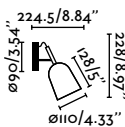

- 28257 ●● Matt Black + Black **94,50€**
- 28258 ●● Matt Black + White **94,50€**
- 28259 ●● Matt Black + Green **94,50€**
- 28274 ●● Matt Black + Blue **94,50€**
- 28275 ●● Matt Black + Pink **94,50€**

Material	Body Steel
	Shade Steel
Light Source	1 E14 max. 8W
Bulb incl.	No
Recom. Bulb	17461
Class	II
Voltage (V/Hz)	100V-240V/50-60Hz

Suspended Table&Floor
170 60