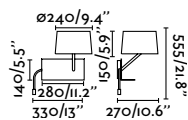

Handy
Jordi Blasi

28413 ●● Matt White + White 110,50€

Handy right
Jordi Blasi

28414 ●● Matt White + White 246,60€

Handy Left
Jordi Blasi

28415 ●● Matt White + White 246,60€

Material	Body Steel
	Shade Textile
Light Source	1 E27 max. 15W
Bulb incl.	No
Recom. Bulb	17463
Class	I
Voltage (V/Hz)	100V-240V/50-60Hz

Material	Body Steel
	Shade Textile
Light Source	1 E27 max. 15W
Bulb incl.	No
Recom. Bulb	17463
Reader	3W, 3000K, 40lm
Driver incl.	Yes
Class	I
Voltage (V/Hz)	100V-240V/50-60Hz

Material	Body Steel
	Shade Textile
Light Source	1 E27 max. 15W
Bulb incl.	No
Recom. Bulb	17463
Reader	3W, 3000K, 40lm
Driver incl.	Yes
Class	I
Voltage (V/Hz)	100V-240V/50-60Hz