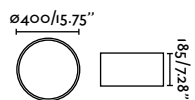

Seven 400

68298

●● Matt White + White 142,10€

Material	Body Steel
	Diff Textile + White
	Shade Textile
Light Source	2 E27 max. 15W
Bulb incl.	No
Recom. Bulb	17463
Class	I
Voltage (V/Hz)	100V-240V/50-60Hz

Seven 500

68317

●● Matt White + White 184,10€

Material	Body Steel
	Diff Textile + White
	Shade Textile
Light Source	3 E27 max. 15W
Bulb incl.	No
Recom. Bulb	17463
Class	I
Voltage (V/Hz)	100V-240V/50-60Hz

Suspended
268