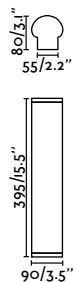

## Danubio 575

IP44  incl.

- 63602  Chrome **202,80€**
- 63605  Bronze **197,60€**

<b>Material</b>	<b>Body</b> Aluminium Diff Glass + Opal
<b>Power</b>	18W
<b>Lumen Output</b>	1080lm
<b>Light Source</b>	SMD LED 2700K
<b>Class</b>	II
<b>CRI</b>	>80
<b>Voltage (V/Hz)</b>	100V-240V/50-60Hz