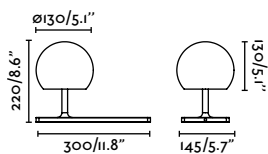

Niko PC
Nahtrang

01025A ● ● Matt White + Wood 221,80€

Material	Body Aluminium+Wood
	Diff PC + Opal
Power	7W
Lumen Output	500lm
Light Source	SMD LED 3000K
Dimmable W	1w 80lm / 4w 250lm / 7w 500lm
Class	II
CRI	>80
Voltage (V/Hz)	100V-240V/50-60Hz

Niko Glass
Nahtrang

01007A ● ● Matt White + Wood 221,80€

Material	Body Aluminium+Wood
	Diff Glass + Opal
Power	7W
Lumen Output	500lm
Light Source	SMD LED 3000K
Dimmable W	1w 80lm / 4w 250lm / 7w 500lm
Class	II
CRI	>80
Voltage (V/Hz)	100V-240V/50-60Hz