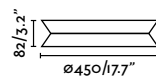

Tender
Nahtrang

- 20094 Matt Black + Oak **286,90€**
- 20095 Matt White + Oak **286,90€**

Material	Body Steel+Wood
	Diff PC + Opal
Power	24W
Lumen Output	1369lm
Light Source	SMD LED 3000K
Class	II
CRI	>80
Voltage (V/Hz)	220V-240V/50-60Hz

Tender
Nahtrang

- 20092 NEW Light Grey **208,60€**
- 20093 NEW Matt Black **210,90€**

Material	Body Steel
	Diff PC + Opal
Power	24W
Lumen Output	1369lm
Light Source	SMD LED 2700K
Class	II
CRI	>80
Voltage (V/Hz)	220V-240V/50-60Hz