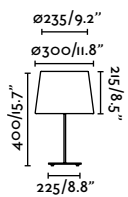

Sweet table
Estudi Ribaudí

29955 ●● Matt Black + Black 189,60€

Material	Body Steel
	Diff Textile + Black
	Shade Textile
Light Source	1 E27 max. 15W
Bulb incl.	No
Recom. Bulb	17463
Class	II
Voltage (V/Hz)	100V-240V/50-60Hz
Cable	1.9 MT

Sweet floor
Estudi Ribaudí

29958 ●● Matt White + White 313,35€

Material	Body Steel
	Diff Textile + White
	Shade Textile
Light Source	1 E27 max. 15W
Bulb incl.	No
Recom. Bulb	17464
Class	II
Voltage (V/Hz)	100V-240V/50-60Hz
Cable	1.7 MT