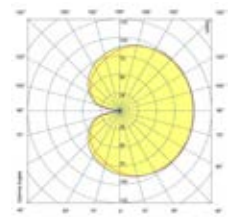

Moy
Nahtrng

IP44 incl.

- 40090 ● Satin Gold **95,40€**
- 40091 ● Chrome **95,40€**
- 40092 ● Bronze **95,40€**
- 40093 ● Matt Black **92,70€**

Material	Body Steel
	Diff Glass + Opal
Power	4W
Lumen Output	300lm
Light Source	SMD LED 3000K
Class	II
CRI	>80
Voltage (V/Hz)	100V-240V/50-60Hz

Joy
Nahtrng

incl.

- 64027 ● Matt Black **94,30€**
- 64028 ● Matt White **94,30€**

Material	Body Aluminium
	Diff Glass + Opal
Power	3W
Lumen Output	280lm
Light Source	SMD LED 3000K
Class	I
CRI	>80
Voltage (V/Hz)	100V-240V/50-60Hz

Levita
Nahtrng

incl.

- 29690 ● Shiny Gold **312,60€**
- 29695 ● Matt Black **273,50€**

Material	Body Steel
	Diff Glass + Opal
Power	7W
Lumen Output	570lm
Light Source	SMD LED 2700K
Class	I
CRI	>80
Voltage (V/Hz)	100V-240V/50-60Hz