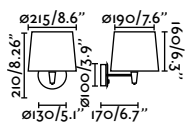

*Structures and shades also sold separately 598-601