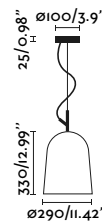

Studio 110
Nahtrang

- 28260 Matt Black + Black 99,50€
- 28261 Matt Black + White 99,50€
- 28262 Matt Black + Green 99,50€
- 28277 Matt Black + Blue 99,50€
- 28278 Matt Black + Pink 99,50€

Material	Body Steel
	Shade Steel
Light Source	1 E14 max. 8W
Bulb incl.	No
Recom. Bulb	17461
Class	II
Voltage (V/Hz)	100V-240V/50-60Hz
Cable	2 MT

Studio 160
Nahtrang

- 28263 Matt Black + Black 129,60€
- 28264 Matt Black + White 129,60€
- 28265 Matt Black + Green 129,60€
- 28279 Matt Black + Blue 129,60€
- 28280 Matt Black + Pink 129,60€

Material	Body Steel
	Shade Steel
Light Source	1 E27 max. 15W
Bulb incl.	No
Recom. Bulb	17464
Class	II
Voltage (V/Hz)	100V-240V/50-60Hz
Cable	2 MT

Studio 290
Nahtrang

- 28283 Matt Black + Black 222,20€
- 28284 Matt Black + White 222,20€
- 28285 Matt Black + Green 222,20€
- 28286 Matt Black + Blue 222,20€
- 28287 Matt Black + Pink 222,20€

Material	Body Steel
	Shade Steel
Light Source	1 E27 max. 18W
Bulb incl.	No
Recom. Bulb	17464
Class	II
Voltage (V/Hz)	100V-240V/50-60Hz
Cable	2 MT