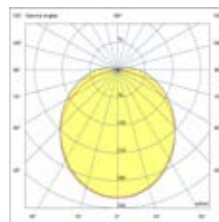

# Magritte

indoor

Surface