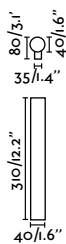

Volga 310

IP44 incl.

- 63507 Chrome 106,30€
- 63512 Matt Black 106,30€

Material	Body Aluminium Diff PMMA + Opal
Power	5W
Lumen Output	350lm
Light Source	SMD LED 3000K
Class	II
CRI	>80
Voltage (V/Hz)	100V-240V/50-60Hz

Volga 600

IP44 incl.

- 63508 Chrome 122,20€
- 63513 Matt Black 122,20€

Material	Body Aluminium Diff PMMA + Opal
Power	12W
Lumen Output	850lm
Light Source	SMD LED 3000K
Class	II
CRI	>80
Voltage (V/Hz)	100V-240V/50-60Hz

Volga 900

IP44 incl.

- 63509 Chrome 139,00€
- 63514 Matt Black 139,00€

Material	Body Aluminium Diff PMMA + Opal
Power	18W
Lumen Output	1300lm
Light Source	SMD LED 3000K
Class	II
CRI	>80
Voltage (V/Hz)	100V-240V/50-60Hz