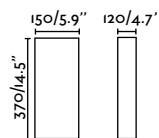

Otton RCT vertical 2L

- 66401-99 Matt White + Linen **142,90€**
- 66401-100 Matt White + Jute **125,90€**

Material	Body Steel
	Shade Linen
Light Source	2 E27 max. 15W
Bulb incl.	No
Recom. Bulb	17463
Class	I
Voltage (V/Hz)	100V-240V/50-60Hz

Otton R vertical 2L

- 66401-103 Matt White + Linen **142,90€**
- 66401-104 Matt White + Jute **126,20€**

Material	Body Steel
	Shade Linen
Light Source	2 E27 max. 15W
Bulb incl.	No
Recom. Bulb	17463
Class	I
Voltage (V/Hz)	100V-240V/50-60Hz