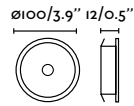

# Canopy recessed

With frame

64231 ● 62,50€

Trimless

64232 62,50€

Compatible in these situations

<p>✓ Electrical wire+Turnbuckle</p>	<p>✓ Canopy with lamp holder E14   E27</p>	<p>✗ Canopy with turnbuckle</p>	<p>✗ Canopy with driver</p>
-------------------------------------	--	---------------------------------	-----------------------------