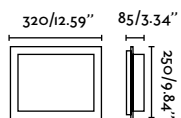

Diula 2L

62986

● Satin Nickel 60,00€

Material	Body Steel
	Diff Glass + Opal
Light Source	2 E27 max. 15W
Bulb incl.	No
Recom. Bulb	17463
Class	I
Voltage (V/Hz)	100V-240V/50-60Hz

Diula

62987

● Satin Nickel 45,70€

Material	Body Steel
	Diff Glass + Opal
Light Source	1 E27 max. 15W
Bulb incl.	No
Recom. Bulb	17463
Class	I
Voltage (V/Hz)	100V-240V/50-60Hz