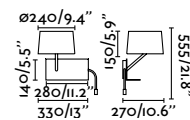

Handy
Jordi Blasi

28413 ●● Matt White + White 110,50€

Handy right
Jordi Blasi

28414 ●● Matt White + White 246,60€

Handy Left
Jordi Blasi

28415 ●● Matt White + White 246,60€

Material	Body Steel
	Shade Textile
Light Source	1 E27 max. 15W
Bulb incl.	No
Recom. Bulb	17463
Class	I
Voltage (V/Hz)	100V-240V/50-60Hz

Material	Body Steel
	Shade Textile
Light Source	1 E27 max. 15W
Bulb incl.	No
Recom. Bulb	17463
Reader	3W, 3000K, 40lm
Driver incl.	Yes
Class	I
Voltage (V/Hz)	100V-240V/50-60Hz

Material	Body Steel
	Shade Textile
Light Source	1 E27 max. 15W
Bulb incl.	No
Recom. Bulb	17463
Reader	3W, 3000K, 40lm
Driver incl.	Yes
Class	I
Voltage (V/Hz)	100V-240V/50-60Hz