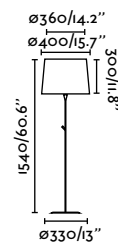

*Structures and shades also sold separately 598-601