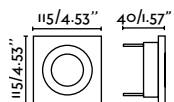

Argon SQ

1. 43402 ● Matt White 21,00€
   43412 ● Matt Black 21,00€

Material	Body Aluminium
Light Source	1 GU10 max. 8W
Bulb incl.	No
Recom. Bulb	17316
Voltage (V/Hz)	100V-240V/50-60Hz
Socket incl.	No
Recom. Socket	43065
Cut out	100x100

Argon RCT

1. 43403 ● Matt White 39,80€
   43413 ● Matt Black 40,00€

Material	Body Aluminium
Light Source	2 GU10 max. 8W
Bulb incl.	No
Recom. Bulb	17316
Voltage (V/Hz)	100V-240V/50-60Hz
Socket incl.	No
Recom. Socket	43065
Cut out	220x102

Argon R

1. 43401 ● Matt White 21,00€
   43411 ● Matt Black 21,00€

Material	Body Aluminium
Light Source	1 GU10 max. 8W
Bulb incl.	No
Recom. Bulb	17316
Voltage (V/Hz)	100V-240V/50-60Hz
Socket incl.	No
Recom. Socket	43065
Cut out	ø100