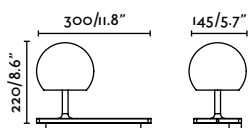

01027A ● ● Matt White + Wood 277,40€

Material	Body Aluminium+Wood Diff PC + Opal
Power	7W
Lumen Output	500lm
Light Source	SMD LED 3000K
Dimmable W	1w 80lm / 4w 250lm / 7w 500lm
Class	II
CRI	>80
Voltage (V/Hz)	100V-240V/50-60Hz