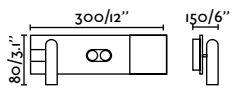

# Moy, Joy & Levita

Designed by Nahtrang

Joy Ref. 64027

Moy Ref. 40093

Levita Ref. 29690

**Magos**  
Faro Lab

- 20330 ● Black 239,20€
- 20331 ● Maple 254,20€
- 20332 ● Walnut 254,20€

<b>Material</b>	<b>Body</b> Aluminium+ABS <b>Diff</b> PC + Opal
<b>Power</b>	14W
<b>Lumen Output</b>	600lm
<b>Light Source</b>	SMD LED 2700K
<b>Reader</b>	3W, 2700K, 160lm
<b>Class</b>	II
<b>CRI</b>	>80
<b>Voltage (V/Hz)</b>	100V-240V/50-60Hz