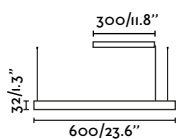

*More dimmable options under request