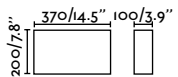

### Cotton RCT vertical 2L

- 66405   Matt White + Beige **67,30€**
- 66406   Matt White + Black **67,30€**