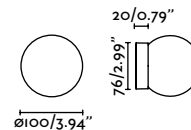

Gala

IP44

- 63504 Chrome **106,30€**
- 63505 Satin Gold **106,30€**
- 63506 Matt Black **106,30€**

Material	Body Aluminium Diff Glass + Opal
Light Source	1 G9 max. 6W
Bulb incl.	No
Recom. Bulb	17495
Class	II
Voltage (V/Hz)	100V-240V/50-60Hz

Lago

IP44

- 63503 Chrome **95,10€**

Material	Body Aluminium Diff Glass + Opal
Light Source	1 G9 max. 6W
Bulb incl.	No
Recom. Bulb	17495
Class	II
Voltage (V/Hz)	100V-240V/50-60Hz

Ping

IP44

NEW

- 60010 Matt White **88,50€**
- 60011 Matt Black **88,50€**

Material	Body Aluminium Diff Glass + Opal
Power	7,8W
Lumen Output	732lm
Light Source	SMD LED 3000K
Class	II
CRI	90
Voltage (V/Hz)	220V-240V/50-60Hz