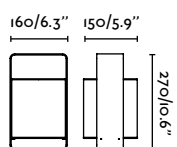

# Mine

Designed by Nahtrang

**Lula S**  
Marina Milá

- 28380  Matt White + White **109,20€**
- 28382  Matt Black + White **109,20€**

<b>Material</b>	<b>Body</b> Steel
	<b>Shade</b> Textile
<b>Light Source</b>	1 E27 max. 15W
<b>Bulb incl.</b>	No
<b>Recom. Bulb</b>	17463
<b>Class</b>	II
<b>Voltage (V/Hz)</b>	100V-240V/50-60Hz
<b>Cable</b>	1.7 MT