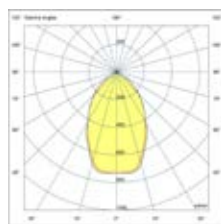

Ora

- 29894 Matt White **72,50€**
- 29895 Matt Black **72,50€**

Material	Body Aluminium Diff PMMA + Translucent
Power	4W
Lumen Output	350lm
Light Source	SMD LED 3000K
Class	II
CRI	>80
Voltage (V/Hz)	100V-240V/50-60Hz
Beam angle	60°
Cable	1.5 MT

Sabi

- 64321 Matt Black **79,20€**

Material	Body Aluminium Diff PMMA + Transparent
Power	3W
Lumen Output	280lm
Light Source	SMD LED 2700K
Class	I
CRI	>80
Voltage (V/Hz)	100V-240V/50-60Hz
Beam angle	30°
Cable	1.2 MT

Stan

- 43754 Matt White **94,60€**
- 43755 Matt Black **94,60€**
- 43756 Satin Gold **117,50€**

Material	Body Aluminium
Light Source	1 GU10 max. 5W
Bulb incl.	No
Recom. Bulb	97685327
Class	I
Voltage (V/Hz)	100V-240V/50-60Hz
Cable	1.2 MT