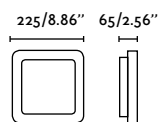

Iris 225

63393 ● Satin Nickel **66,50€**

Material	Body PS
	Diff PS + Opal
Power	13W
Lumen Output	1500lm
Light Source	SMD LED 3000K
Class	II
CRI	>80
Voltage (V/Hz)	100V-240V/50-60Hz

Iris 295

63394 ● Satin Nickel **94,00€**

Material	Body Aluminium
	Diff PS + Opal
Power	20W
Lumen Output	1600lm
Light Source	SMD LED 3000K
Class	II
CRI	>80
Voltage (V/Hz)	100V-240V/50-60Hz

Iris 380

63395 ● Satin Nickel **145,50€**

Material	Body Aluminium
	Diff PS + Opal
Power	30W
Lumen Output	2900lm
Light Source	SMD LED 3000K
Class	II
CRI	>80
Voltage (V/Hz)	100V-240V/50-60Hz