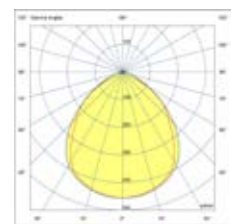

- 57312 Matt White 459,00€
- 57313 Black 459,00€
- 57314 Yellow 459,00€

Material	Body Aluminium+Steel
	Diff PMMA + Transparent
Power	6W
Lumen Output	410lm
Light Source	SMD LED
Dimmable K	2700 - 4800K
Class	II
CRI	>80
Voltage (V/Hz)	100V-240V/50-60Hz
Cable	1.9 MT

Wall
352