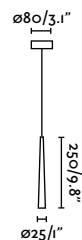

- 43754 Matt White **94,60€**
- 43755 Matt Black **94,60€**
- 43756 Satin Gold **117,50€**

Material	Body Aluminium
Light Source	1 GU10 max. 5W
Bulb incl.	No
Recom. Bulb	97685327
Class	I
Voltage (V/Hz)	100V-240V/50-60Hz
Cable	1.2 MT