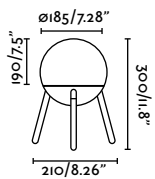

Mine PC
Nahtrng

- 28211   Matt White + Wood **174,80€**
- 28212   Dark Grey + Wood **174,80€**

Material	Body Aluminium+Wood
	Diff PC + Opal
Light Source	1 E27 max. 15W
Bulb incl.	No
Recom. Bulb	17463
Class	II
Voltage (V/Hz)	100V-240V/50-60Hz
Cable	1.8 MT

Mine Glass
Nahtrng

- 28378   Matt White + Wood **166,15€**
- 28379   Dark Grey + Wood **166,15€**

Material	Body Aluminium+Wood
	Diff Glass + Opal
Light Source	1 E27 max. 15W
Bulb incl.	No
Recom. Bulb	17463
Class	II
Voltage (V/Hz)	100V-240V/50-60Hz
Cable	1.8 MT

Suspended
206