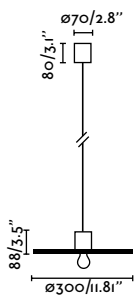

Confetti 300
Nutcreatives

68600-50 Matt Black + White & Black 132,80€

Material	Body Aluminium
	Shade Recycled PET
Light Source	1 E27 max. 15W
Bulb incl.	No
Recom. Bulb	17463
Class	II
Voltage (V/Hz)	100V-240V/50-60Hz
Cable	1.5 MT

Confetti 450
Nutcreatives

68600-51 Matt Black + White & Black 160,00€

Material	Body Aluminium
	Shade Recycled PET
Light Source	1 E27 max. 15W
Bulb incl.	No
Recom. Bulb	17464
Class	II
Voltage (V/Hz)	100V-240V/50-60Hz
Cable	1.5 MT