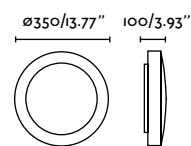

Logos 270

IP44

- 62965 ● Matt White 62,20€
- 62980 ● Satin Nickel 65,70€

Material	Body Aluminium
	Diff PC + Opal
Light Source	1 E27 max. 15W
Bulb incl.	No
Recom. Bulb	17437
Class	II
Voltage (V/Hz)	100V-240V/50-60Hz

Logos 350 2L

IP44

- 62966 ● Matt White 87,10€
- 62981 ● Satin Nickel 88,40€

Material	Body Aluminium
	Diff PC + Opal
Light Source	2 E27 max. 15W
Bulb incl.	No
Recom. Bulb	17437
Class	II
Voltage (V/Hz)	100V-240V/50-60Hz