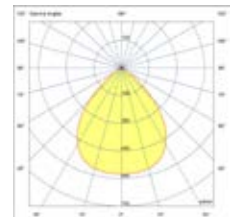

Otto

- 52064 Matt Black 66,50€
- 52065 Matt White 66,50€

Material	Body ABS+Silicone Diff PMMA + Opal
Power	6W
Lumen Output	500lm
Light Source	SMD LED 4000K
Class	II
CRI	>80
Voltage (V/Hz)	220V-240V/50-60Hz
Cable	1.8 MT

Lena

- 52057 Shiny White 56,80€
- 52058 Shiny Black 56,80€

Material	Body Aluminium+ABS+Silicone Diff Glass + Translucent
Power	3W
Lumen Output	300lm
Light Source	SMD LED 4000K
Class	II
CRI	>80
Voltage (V/Hz)	100V-240V/50-60Hz
Beam angle	70°
Cable	1.8 MT