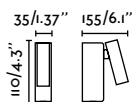

Rob

- 68497 ● Bronze **99,00€**
- 68499 ● Satin Nickel **98,30€**
- 68508 ● White **97,50€**
- 68509 ● Black **97,50€**

Material	Body Steel+Aluminium
Power	3W
Lumen Output	160lm
Light Source	HIGH POWER LED 3000K
Reader	3W, 3000K, 160lm
Class	II
CRI	>80
Voltage (V/Hz)	100V-240V/50-60Hz

Rob Shade

- 68496 ● ● Bronze + Opal **140,70€**
- 68498 ● ● Satin Nickel + Opal **136,60€**

Material	Body Steel+Aluminium
	Shade PMMA
Light Source	1 E27 max. 15W
Bulb incl.	No
Recom. Bulb	17463
Reader	3W, 3000K, 160lm
Driver incl.	Yes
Class	I
Voltage (V/Hz)	100V-240V/50-60Hz