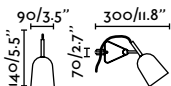

**Accessories**

- 51129  Black 5,80€

indoor

Surface