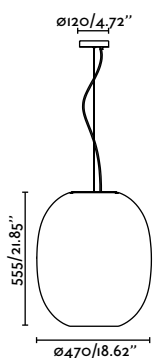

Tierra 470
Héctor Serrano

20400 ● ● Black + Natural 2.375,00€

Tierra 500
Héctor Serrano

20401 ● ● Black + Natural 1.775,00€

Tierra 520
Héctor Serrano

20402 ● ● Black + Natural 2.670,00€

Material	Body Steel
	Shade PLA+Pine cellulose
Light Source	1 E27 max. 18W
Bulb incl.	No
Recom. Bulb	17478
Class	II
Voltage (V/Hz)	100V-240V/50-60Hz
Cable	2 MT

Material	Body Steel
	Shade PLA+Pine cellulose
Light Source	1 E27 max. 18W
Bulb incl.	No
Recom. Bulb	17478
Class	II
Voltage (V/Hz)	100V-240V/50-60Hz
Cable	2 MT

Material	Body Steel
	Shade PLA+Pine cellulose
Light Source	1 E27 max. 18W
Bulb incl.	No
Recom. Bulb	17478
Class	II
Voltage (V/Hz)	100V-240V/50-60Hz
Cable	2 MT