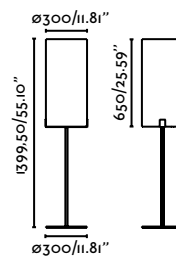

20055

●● Matt Black + Off White 236,50€

Material	Body Steel
	Shade Textile
Light Source	1 E27 max. 15W
Bulb incl.	No
Recom. Bulb	17464
Class	II
Voltage (V/Hz)	100V-240V/50-60Hz
Cable	2.3 MT

Wall
344