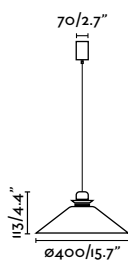

64501

● Beige + Terracotta 124,85€

Material	Body Steel+Glass
	Diff Glass + Opal
	Shade Steel
Light Source	1 E27 max. 15W
Bulb incl.	No
Recom. Bulb	17463
Class	I
Voltage (V/Hz)	100V-240V/50-60Hz
Cable	1.8 MT

Two-colour ring accessory incl.