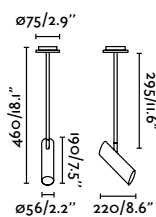

Link
Estudi Ribaudí

- 29877 Matt White **72,00€**
- 29878 Matt Black **72,00€**

Orleans
Nahtrang

- 43529 Matt White **48,20€**
- 43531 Chrome + Matt Black **50,50€**

Orleans 2L
Nahtrang

- 43534 Chrome + Matt Black **86,20€**

Material	Body Steel
Light Source	1 GU10 max. 8W
Bulb incl.	No
Recom. Bulb	97685327
Class	I
Voltage (V/Hz)	100V-240V/50-60Hz

Material	Body Steel
Light Source	1 GU10 max. 8W
Bulb incl.	No
Recom. Bulb	97685327
Class	I
Voltage (V/Hz)	100V-240V/50-60Hz

Material	Body Steel
Light Source	2 GU10 max. 8W
Bulb incl.	No
Recom. Bulb	97685327
Class	I
Voltage (V/Hz)	100V-240V/50-60Hz