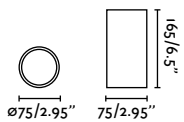

Rel 75

- 64198 Matt White 126,70€
- 64199 Matt Black 126,70€

Material	Body Aluminium Diff Glass + Transparent
Power	15W
Lumen Output	1340lm
Light Source	COB LED 2700K
Class	II
CRI	>80
Voltage (V/Hz)	220V-240V/50-60Hz
Beam angle	60°

Rel 100

- 64200 Matt White 199,40€
- 64201 Matt Black 199,40€

Material	Body Aluminium Diff Glass + Transparent
Power	25W
Lumen Output	2230lm
Light Source	COB LED 2700K
Class	II
CRI	>80
Voltage (V/Hz)	220V-240V/50-60Hz
Beam angle	60°