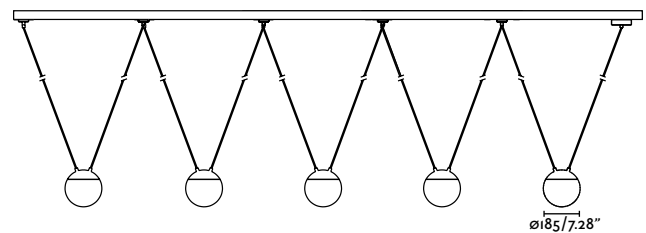

Tell us your needs and we will make it happen

Send your demand on customize@faro.es