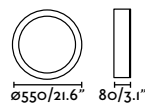

Cocotte 430
Jordi Llopis

- 64250 ● Shiny White **207,00€**
- 64251 ● Shiny Black **207,00€**

Material	Body Aluminium Diff PMMA + Opal
Power	30W
Lumen Output	1300lm
Light Source	SMD LED 3000K
Class	I
CRI	>80
Voltage (V/Hz)	220V-240V/50-60Hz

Cocotte 550
Jordi Llopis

- 64183 ● Shiny Black **280,40€**

Material	Body Aluminium Diff PMMA + Opal
Power	38W
Lumen Output	1700lm
Light Source	SMD LED 3000K
Class	I
CRI	>80
Voltage (V/Hz)	100V-240V/50-60Hz

Suspended
216