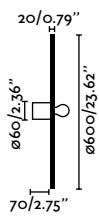

Costas 600 H70
Àlex & Manel Llusçà

62173-69 ●● Matt Black + Rattan 113,90€

Material	Body Aluminium
	Shade Rattan
Light Source	1 E27 max. 15W
Bulb incl.	No
Recom. Bulb	17072E
Class	II
Voltage (V/Hz)	100V-240V/50-60Hz

Costas 600 H140
Àlex & Manel Llusçà

62174-69 ●● Matt Black + Rattan 116,40€

Material	Body Aluminium
	Shade Rattan
Light Source	1 E27 max. 15W
Bulb incl.	No
Recom. Bulb	17072E
Class	II
Voltage (V/Hz)	100V-240V/50-60Hz