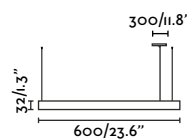

*More dimmable options under request