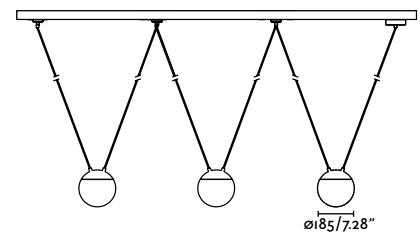

Mine PC Space 2L
Nahtrang

28209-2L ● Matt White 396,20€
28210-2L ● Dark Grey 396,20€

Material	Body Aluminium+Wood
	Diff PC + Opal
Light Source	2 E27 max. 15W
Bulb incl.	No
Recom. Bulb	17463
Class	II
Voltage (V/Hz)	100V-240V/50-60Hz
Cable	4 MT

Mine Glass Space 3L
Nahtrang

28375-3L ● Matt White 568,15€
28376-3L ● Dark Grey 568,15€

Material	Body Aluminium+Wood
	Diff Glass + Opal
Light Source	3 E27 max. 15W
Bulb incl.	No
Recom. Bulb	17463
Class	II
Voltage (V/Hz)	100V-240V/50-60Hz
Cable	6 MT

Mine PC Space 3L
Nahtrang

28209-3L ● Matt White 585,20€
28210-3L ● Dark Grey 585,20€

Material	Body Aluminium+Wood
	Diff PC + Opal
Light Source	3 E27 max. 15W
Bulb incl.	No
Recom. Bulb	17463
Class	II
Voltage (V/Hz)	100V-240V/50-60Hz
Cable	6 MT