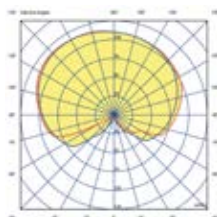

Niko PC
Nahtrang

01025A ● ● Matt White + Wood 221,80€

Material	Body Aluminium+Wood
	Diff PC + Opal
Power	7W
Lumen Output	500lm
Light Source	SMD LED 3000K
Dimmable W	1w 80lm / 4w 250lm / 7w 500lm
Class	II
CRI	>80
Voltage (V/Hz)	100V-240V/50-60Hz

Niko Glass
Nahtrang

01007A ● ● Matt White + Wood 221,80€

Material	Body Aluminium+Wood
	Diff Glass + Opal
Power	7W
Lumen Output	500lm
Light Source	SMD LED 3000K
Dimmable W	1w 80lm / 4w 250lm / 7w 500lm
Class	II
CRI	>80
Voltage (V/Hz)	100V-240V/50-60Hz