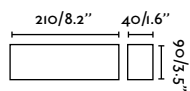

Nash 210

- 62819 Matt White **107,50€**
- 62821 Matt Black **107,50€**

Material	Body Aluminium
	Diff PC + Opal
Power	8W
Lumen Output	450lm
Light Source	SMD LED 3000K
Class	I
CRI	>80
Voltage (V/Hz)	220V-240V/50-60Hz

Nash 370

- 62820 Matt White **165,70€**
- 62822 Matt Black **165,70€**

Material	Body Aluminium
	Diff PC + Opal
Power	16W
Lumen Output	990lm
Light Source	SMD LED 3000K
Class	I
CRI	>80
Voltage (V/Hz)	220V-240V/50-60Hz