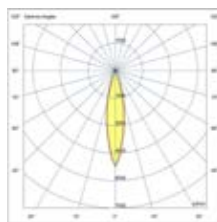

Boc

- 62707 Matt White 107,10€
- 62708 Matt Black 107,10€
- 62710 Chrome 112,40€
- 62711 Bronze 112,40€

Material	Body Steel
Power	3W
Lumen Output	130lm
Light Source	HIGH POWER LED 3000K
Reader	3W, 3000K, 130lm
Class	II
CRI	>80
Voltage (V/Hz)	220V-240V/50-60Hz

Flin

- 64318 Matt White 71,50€
- 64319 Matt Black 71,50€

Material	Body Steel+Aluminium+Silicone
Power	3W
Lumen Output	280lm
Light Source	HIGH POWER LED 3000K
Reader	3W, 3000K, 280lm
Class	I
CRI	>80
Voltage (V/Hz)	100V-240V/50-60Hz
Beam angle	30°