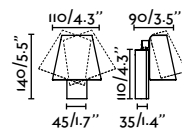

Aurea
Estudi Ribaudí

62115 ● Matt White 95,00€

Material	Body Steel
	Diff PC + Opal
Power	8W
Lumen Output	300lm
Light Source	SMD LED 2700K
Class	I
CRI	>80
Voltage (V/Hz)	220V-240V/50-60Hz

Le Petit
Àlex & Manel Llusçà

62161 ● Matt White 104,00€
62162 ● Matt Black 104,00€
62163 ● Satin Gold 123,00€
62164 ● Bronze 123,00€

Material	Body Steel
Power	4W
Lumen Output	130lm
Light Source	SMD LED 3000K
Class	II
CRI	>80
Voltage (V/Hz)	100V-240V/50-60Hz