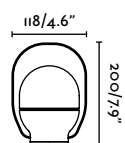

Take Away
Nahtrng

- 01015 Matt White 155,50€
- 01016 Matt Black 155,50€

Material	Body ABS+Wood
	Diff TPU + White
Power	1,5W
Lumen Output	100lm
Light Source	COB LED 2700K
Dimmable W	0,5w 30lm / 1w 55lm / 1,5w 100lm
Class	III
CRI	>80
Voltage (V/Hz)	5V DC
Battery incl.	Yes
	5h Charge Max. 5h Worktime

1. **Take Away accessory**
2. 01017 Beech 18,15€