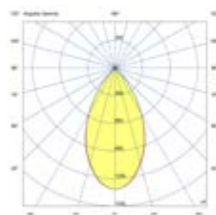

Rel 75

- 64198 Matt White 126,70€
- 64199 Matt Black 126,70€

Material	Body Aluminium Diff Glass + Transparent
Power	15W
Lumen Output	1340lm
Light Source	COB LED 2700K
Class	II
CRI	>80
Voltage (V/Hz)	220V-240V/50-60Hz
Beam angle	60°

Rel 100

- 64200 Matt White 199,40€
- 64201 Matt Black 199,40€

Material	Body Aluminium Diff Glass + Transparent
Power	25W
Lumen Output	2230lm
Light Source	COB LED 2700K
Class	II
CRI	>80
Voltage (V/Hz)	220V-240V/50-60Hz
Beam angle	60°