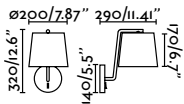

Berni
Nahtrang

- 29326 Matt White + White **104,40€**
- 29328 Satin Nickel + White **108,80€**

Material	Body Steel
	Shade Textile
Light Source	1 E27 max. 15W
Bulb incl.	No
Recom. Bulb	17463
Class	I
Voltage (V/Hz)	100V-240V/50-60Hz

Berni reader
Nahtrang

- 29329 Matt White + White **176,90€**
- 29330 Matt Black + Black **176,90€**
- 29331 Satin Nickel + White **167,50€**

Material	Body Steel
	Shade Textile
Light Source	1 E27 max. 15W
Bulb incl.	No
Recom. Bulb	17463
Reader	3W, 3000K, 200lm
Driver incl.	Yes
Class	I
Voltage (V/Hz)	100V-240V/50-60Hz

Table&Floor
152