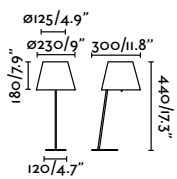

Moma table

1. 68500 Chrome + White **134,90€**
   68501 Chrome + Black **134,90€**

Material	Body Steel
	Diff PC + Opal
	Shade Textile
Light Source	1 E27 max. 15W
Bulb incl.	No
Recom. Bulb	17463
Class	II
Voltage (V/Hz)	100V-240V/50-60Hz
Cable	1.9 MT

Moma floor

1. 68503 Chrome + Black **388,50€**

Material	Body Steel
	Diff PC + Opal
	Shade Textile
Light Source	1 E27 max. 15W
Bulb incl.	No
Recom. Bulb	17464
Class	II
Voltage (V/Hz)	100V-240V/50-60Hz
Cable	2.1 MT