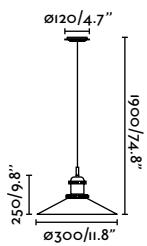

65071

● Old Gold + Transparent 119,50€

Material	Body Steel+Glass
	Shade Glass
Light Source	1 E27 max. 15W
Bulb incl.	No
Recom. Bulb	17428
Class	I
Voltage (V/Hz)	100V-240V/50-60Hz
Cable	1.5 MT