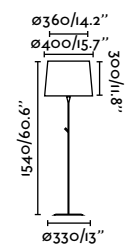

Suspended
234

*Structures and shades also sold separately 598-601