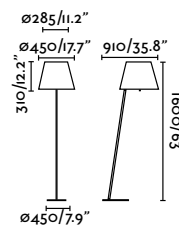

Moma table

1. 68500 Chrome + White **134,90€**
   68501 Chrome + Black **134,90€**

Material	Body Steel
	Diff PC + Opal
	Shade Textile
Light Source	1 E27 max. 15W
Bulb incl.	No
Recom. Bulb	17463
Class	II
Voltage (V/Hz)	100V-240V/50-60Hz
Cable	1.9 MT

Moma floor

1. 68503 Chrome + Black **388,50€**

Material	Body Steel
	Diff PC + Opal
	Shade Textile
Light Source	1 E27 max. 15W
Bulb incl.	No
Recom. Bulb	17464
Class	II
Voltage (V/Hz)	100V-240V/50-60Hz
Cable	2.1 MT