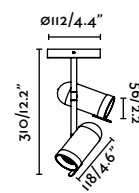

Link
Estudi Ribaudí

- 29877 Matt White **72,00€**
- 29878 Matt Black **72,00€**

Orleans
Nahtrang

- 43529 Matt White **48,20€**
- 43531 Chrome + Matt Black **50,50€**

Orleans 2L
Nahtrang

- 43534 Chrome + Matt Black **86,20€**

Material	Body Steel
Light Source	1 GU10 max. 8W
Bulb incl.	No
Recom. Bulb	97685327
Class	I
Voltage (V/Hz)	100V-240V/50-60Hz

Material	Body Steel
Light Source	1 GU10 max. 8W
Bulb incl.	No
Recom. Bulb	97685327
Class	I
Voltage (V/Hz)	100V-240V/50-60Hz

Material	Body Steel
Light Source	2 GU10 max. 8W
Bulb incl.	No
Recom. Bulb	97685327
Class	I
Voltage (V/Hz)	100V-240V/50-60Hz