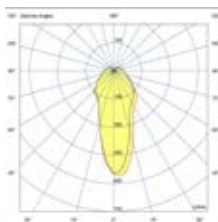

Brume
Àlex & Manel Llusçà

IP44 incl.

40077 ● Anthracite 163,00€

Material	Body Steel
	Diff Glass + Opal
Power	3W
Lumen Output	200lm
Light Source	SMD LED 2700K
Class	II
CRI	>80
Voltage (V/Hz)	100V-240V/50-60Hz

Suspended
248

Wall
512