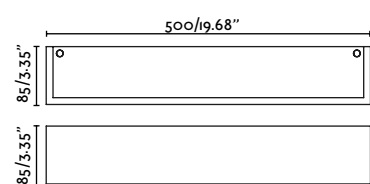

Milo 280
Faro Lab

63420 ● White 58,50€

Material	Body Plaster
	Diff PC + Opal
Light Source	1 E14 max. 7W
Bulb incl.	No
Recom. Bulb	17460
Class	II
Voltage (V/Hz)	100V-240V/50-60Hz

Milo 400
Faro Lab

63421 ● White 69,90€

Material	Body Plaster
	Diff PC + Opal
Light Source	2 E14 max. 7W
Bulb incl.	No
Recom. Bulb	17460
Class	II
Voltage (V/Hz)	100V-240V/50-60Hz

Milo 500
Faro Lab

63422 ● White 95,30€

Material	Body Plaster
	Diff PC + Opal
Light Source	2 E14 max. 7W
Bulb incl.	No
Recom. Bulb	17460
Class	II
Voltage (V/Hz)	100V-240V/50-60Hz