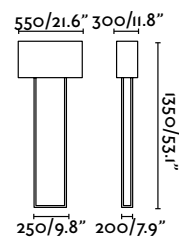

Vesper table
Nahtrang

- 29984 Matt White + Beige **155,30€**
- 29985 Brown + Beige **155,30€**

Material	Body Steel
	Diff Textile + Beige
	Shade Textile
Light Source	2 E27 max. 15W
Bulb incl.	No
Recom. Bulb	17463
Class	II
Voltage (V/Hz)	100V-240V/50-60Hz
Cable	1.7 MT

Vesper floor
Nahtrang

- 29979 Brown + Beige **495,50€**

Material	Body Steel
	Diff Textile + Beige
	Shade Textile
Light Source	2 E27 max. 15W
Bulb incl.	No
Recom. Bulb	17463
Class	II
Voltage (V/Hz)	100V-240V/50-60Hz
Cable	3.5 MT

Suspended
240

Wall
420