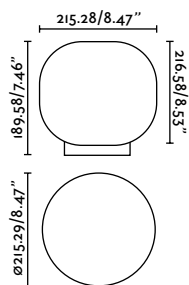

- 28430 Matt White 120,10€
- 28431 Matt Black 120,10€

Material	Body Steel
	Diff Glass + Opal White
Light Source	E27 max. 15W
Bulb incl.	No
Recom. Bulb	17463
Class	II
Voltage (V/Hz)	100V-240V/50-60Hz
Cable	1.5 MT

Ceiling
280