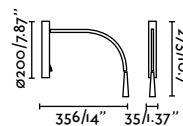

Boc

- 62707 Matt White 107,10€
- 62708 Matt Black 107,10€
- 62710 Chrome 112,40€
- 62711 Bronze 112,40€

Material	Body Steel
Power	3W
Lumen Output	130lm
Light Source	HIGH POWER LED 3000K
Reader	3W, 3000K, 130lm
Class	II
CRI	>80
Voltage (V/Hz)	220V-240V/50-60Hz

Flin

- 64318 Matt White 71,50€
- 64319 Matt Black 71,50€

Material	Body Steel+Aluminium+Silicone
Power	3W
Lumen Output	280lm
Light Source	HIGH POWER LED 3000K
Reader	3W, 3000K, 280lm
Class	I
CRI	>80
Voltage (V/Hz)	100V-240V/50-60Hz
Beam angle	30°