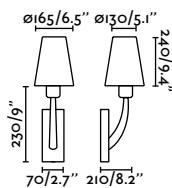

*Structures and shades also sold separately 598-601