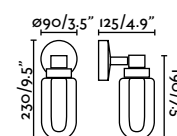

Perla
Àlex & Manel Llusçà

IP44

- 40085 Old Gold **95,40€**
- 40086 Chrome **95,40€**
- 40087 Bronze **95,40€**
- 40088 Black **92,70€**

Material	Body Steel
	Diff Glass + Opal
Light Source	1 G9 max. 6W
Bulb incl.	No
Recom. Bulb	17443
Class	II
Voltage (V/Hz)	100V-240V/50-60Hz

Bianca
Àlex & Manel Llusçà

IP44

- 63510 Chrome **70,80€**

Material	Body Aluminium
	Diff Glass + Opal
Light Source	1 G9 max. 6W
Bulb incl.	No
Recom. Bulb	17443
Class	II
Voltage (V/Hz)	100V-240V/50-60Hz

Brume
Àlex & Manel Llusçà

IP44

- 40076 Anthracite **163,00€**

Material	Body Steel
	Diff Glass + Opal
Power	3W
Lumen Output	200lm
Light Source	SMD LED 2700K
Class	II
CRI	>80
Voltage (V/Hz)	100V-240V/50-60Hz