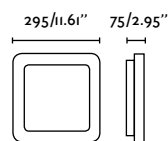

Iris 225

63393 ● Satin Nickel **66,50€**

Material	Body PS
	Diff PS + Opal
Power	13W
Lumen Output	1500lm
Light Source	SMD LED 3000K
Class	II
CRI	>80
Voltage (V/Hz)	100V-240V/50-60Hz

Iris 295

63394 ● Satin Nickel **94,00€**

Material	Body Aluminium
	Diff PS + Opal
Power	20W
Lumen Output	1600lm
Light Source	SMD LED 3000K
Class	II
CRI	>80
Voltage (V/Hz)	100V-240V/50-60Hz

Iris 380

63395 ● Satin Nickel **145,50€**

Material	Body Aluminium
	Diff PS + Opal
Power	30W
Lumen Output	2900lm
Light Source	SMD LED 3000K
Class	II
CRI	>80
Voltage (V/Hz)	100V-240V/50-60Hz