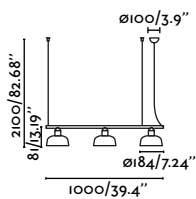

Tatawin circular
Adolfo Abejón

NEW

20343-116-5L
NEW
20343-117-5L
NEW

- ○ Satin Black + Opal **812,50€**
- ● Satin Black + Shiny Black **812,50€**

Material	Body Steel
	Shade Glass
Light Source	5 E27 G45 max. 15W
Bulb incl.	No
Recom. Bulb	17462
Class	II
Voltage (V/Hz)	100V-240V/50-60Hz
Cable	2.5 MT

Tatawin circular
Adolfo Abejón

NEW

20343-119-5L
NEW
20343-120-5L
NEW

- ○ Satin Black + Opal **989,50€**
- ● Satin Black + Shiny Black **989,50€**

Material	Body Steel
	Shade Glass
Light Source	5 E27 G45 max. 15W
Bulb incl.	No
Recom. Bulb	17462
Class	II
Voltage (V/Hz)	100V-240V/50-60Hz
Cable	2.5 MT

Table&Floor
68   **Wall**
334