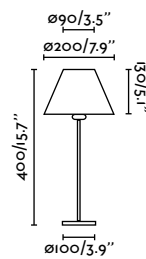

68423

● Satin Nickel + White 65,00€

Material	Body Steel
	Shade Textile
Light Source	1 E27 max. 15W
Bulb incl.	No
Recom. Bulb	17463
Class	II
Voltage (V/Hz)	100V-240V/50-60Hz
Cable	1.8 MT