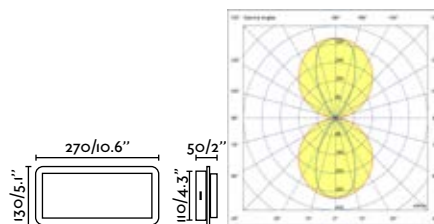

Mood SQ
Nahtrang

NEW

20060 ● Oak + Black 109,50€
20064 NEW ● Black + Black 95,6€

Material	Body Steel+Wood
Power	2W
Lumen Output	105lm
Light Source	SMD LED 3000K
Reader	2W, 3000K, 105lm
Class	II
CRI	>80
Voltage (V/Hz)	220V-240V/50-60Hz
Beam angle	45°

Mood RCT
Nahtrang

Mood RCT reader
Nahtrang

NEW

20061 ● Oak + Black 148,50€

Material	Body Steel+Wood
	Diff PMMA + Opal
Power	6W
Lumen Output	67lm
Light Source	SMD LED 3000K
Class	II
CRI	>80
Voltage (V/Hz)	220V-240V/50-60Hz

20062 ● Oak + Black 172,80€
20063 NEW ● Black + Black 169,5€

Material	Body Steel+Wood
	Diff PMMA + Opal
Power	6W
Lumen Output	67lm
Light Source	SMD LED 3000K
Reader	2W, 3000K, 67lm
Class	II
CRI	>80
Voltage (V/Hz)	220V-240V/50-60Hz