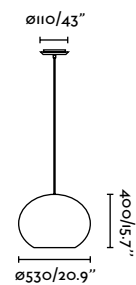

Haka 250
Faro Lab

65134-73 ●● Black + Rattan 101,40€

Haka 300
Faro Lab

65134-74 ●● Black + Rattan 121,80€

Haka 530
Faro Lab

65134-75 ●● Black + Rattan 293,70€

Material	Body Steel
	Shade Rattan
Light Source	1 E27 max. 15W
Bulb incl.	No
Recom. Bulb	17426
Class	I
Voltage (V/Hz)	100V-240V/50-60Hz
Cable	2 MT

Material	Body Steel
	Shade Rattan
Light Source	1 E27 max. 15W
Bulb incl.	No
Recom. Bulb	17426
Class	I
Voltage (V/Hz)	100V-240V/50-60Hz
Cable	2 MT

Material	Body Steel
	Shade Rattan
Light Source	1 E27 max. 15W
Bulb incl.	No
Recom. Bulb	17426
Class	I
Voltage (V/Hz)	100V-240V/50-60Hz
Cable	2 MT