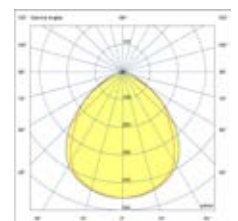

Inviting
Bohman And Folenius

- 57318 ● Matt White 396,00€
- 57319 ● Matt Black 396,00€
- 57320 ● Yellow 396,00€

Material	Body Aluminium
	Diff PMMA + Transparent
Power	6W
Lumen Output	410lm
Light Source	SMD LED
Dimmable K	2700 - 4800K
Class	II
CRI	>80
Voltage (V/Hz)	100V-240V/50-60Hz
Cable	1.9 MT

Inviting
Bohman And Folenius

- 57302 ● Yellow 289,90€
- 57300 ● Matt White 289,90€
- 57301 ● Matt Black 289,90€

Material	Body Aluminium
	Diff PMMA + Transparent
Power	6W
Lumen Output	410lm
Light Source	SMD LED
Dimmable K	2700 - 4800K
Class	II
CRI	>80
Voltage (V/Hz)	100V-240V/50-60Hz
Cable	1.9 MT