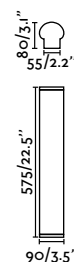

Danubio 285

IP44 incl.

- 63600 Chrome **116,70€**
- 63603 Bronze **116,70€**

Material	Body Aluminium Diff Glass + Opal
Power	9W
Lumen Output	600lm
Light Source	SMD LED 2700K
Class	II
CRI	>80
Voltage (V/Hz)	100V-240V/50-60Hz

Danubio 395

IP44 incl.

- 63601 Chrome **168,20€**
- 63604 Bronze **166,14€**

Material	Body Aluminium Diff Glass + Opal
Power	12W
Lumen Output	800lm
Light Source	SMD LED 2700K
Class	II
CRI	>80
Voltage (V/Hz)	100V-240V/50-60Hz

Danubio 575

IP44 incl.

- 63602 Chrome **202,80€**
- 63605 Bronze **197,60€**

Material	Body Aluminium Diff Glass + Opal
Power	18W
Lumen Output	1080lm
Light Source	SMD LED 2700K
Class	II
CRI	>80
Voltage (V/Hz)	100V-240V/50-60Hz