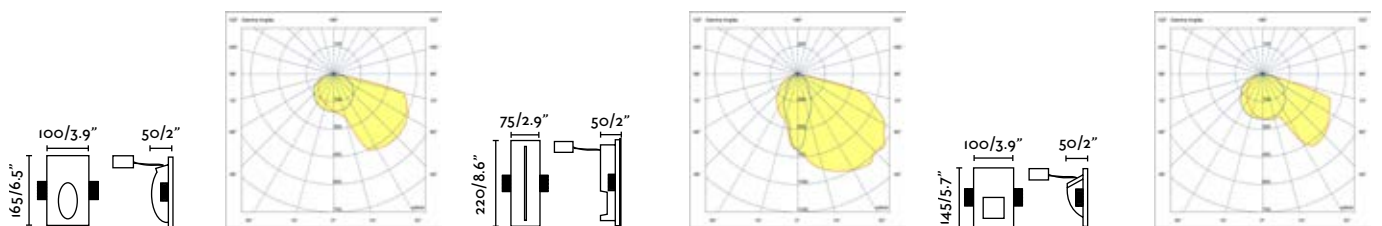

*Drivers info pag. 596-597