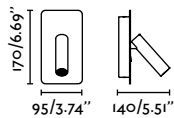

Suau recessed
Nahtrang

- 62111 ● Bronze **133,80€**
- 62114 ● Satin Gold **133,80€**
- 62126 ● Satin Nickel **133,80€**
- 62128 ● Matt Black **117,60€**
- 62129 ● Matt White **117,60€**

Material	Body Aluminium+Steel
Power	3W
Lumen Output	140lm
Light Source	HIGH POWER LED 3000K
Reader	3W, 3000K, 140lm
Class	I
CRI	>80
Voltage (V/Hz)	100V-240V/50-60Hz
Beam angle	30°
Cut out	80x155x43

Suau USB
Nahtrang

- 62116 ● Matt Black **116,50€**
- 62117 ● Matt White **116,50€**

Material	Body Aluminium+Steel
Power	3W
Lumen Output	140lm
Light Source	HIGH POWER LED 3000K
Reader	3W, 3000K, 140lm
Class	I
CRI	>80
Voltage (V/Hz)	100V-240V/50-60Hz
Beam angle	30°

Suau
Nahtrang

- 62104 ● Bronze **117,30€**
- 62118 ● Matt Black **101,30€**
- 62120 ● Matt White **101,30€**
- 62121 ● Grey **101,30€**

Material	Body Aluminium+Steel
Power	3W
Lumen Output	140lm
Light Source	HIGH POWER LED 3000K
Reader	3W, 3000K, 140lm
Class	I
CRI	>80
Voltage (V/Hz)	100V-240V/50-60Hz
Beam angle	30°