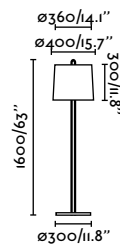

*Structures and shades also sold separately 598-601