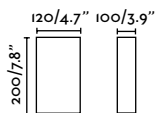

Otton RCT vertical

66400-97 Matt White + Linen **74,30€**
66400-98 Matt White + Jute **69,50€**

Otton R vertical

66400-101 Matt White + Linen **75,30€**
66400-102 Matt White + Jute **70,80€**

Otton SQ 200

66400-105 Matt White + Linen **101,90€**
66400-106 Matt White + Jute **93,80€**

Material	Body Steel
	Shade Linen
Light Source	1 E27 max. 15W
Bulb incl.	No
Recom. Bulb	17463
Class	I
Voltage (V/Hz)	100V-240V/50-60Hz

Material	Body Steel
	Shade Linen
Light Source	1 E27 max. 15W
Bulb incl.	No
Recom. Bulb	17463
Class	I
Voltage (V/Hz)	100V-240V/50-60Hz

Material	Body Steel
	Shade Linen
Light Source	1 E27 max. 15W
Bulb incl.	No
Recom. Bulb	17463
Class	I
Voltage (V/Hz)	100V-240V/50-60Hz