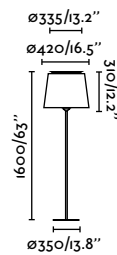

Savoy table
Isaac Piñeiro

- 20304-82 White + White **170,10€**
- 20305-83 Matt Black + Black **170,10€**
- 20305-84   Matt Black + Green **170,10€**

Material	Body Steel
	Diff Steel + White
	Shade Textile
Light Source	1 E27 max. 15W
Bulb incl.	No
Recom. Bulb	17463
Class	II
Voltage (V/Hz)	100V-240V/50-60Hz
Cable	2 MT

Savoy floor
Isaac Piñeiro

- 20306-85 Matt White + White **327,90€**
- 20307-86 Matt Black + Black **327,90€**
- 20307-87   Matt Black + Green **327,90€**

Material	Body Steel
	Diff Steel + White
	Shade Textile
Light Source	1 E27 max. 15W
Bulb incl.	No
Recom. Bulb	17464
Class	II
Voltage (V/Hz)	100V-240V/50-60Hz
Cable	2 MT