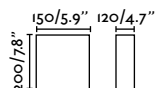

Cotton RCT vertical 2L

- 66405   Matt White + Beige **67,30€**
- 66406   Matt White + Black **67,30€**

Cotton R vertical

- 66407   Matt White + Beige **42,10€**
- 66408   Matt White + Black **42,10€**

Cotton R vertical 2L

- 66409   Matt White + Beige **68,30€**
- 66410   Matt White + Black **68,30€**

Material	Body Steel
	Shade Textile
Light Source	2 E27 max. 15W
Bulb incl.	No
Recom. Bulb	17463
Class	I
Voltage (V/Hz)	100V-240V/50-60Hz

Material	Body Steel
	Shade Textile
Light Source	1 E27 max. 15W
Bulb incl.	No
Recom. Bulb	17463
Class	I
Voltage (V/Hz)	100V-240V/50-60Hz

Material	Body Steel
	Shade Textile
Light Source	2 E27 max. 15W
Bulb incl.	No
Recom. Bulb	17463
Class	I
Voltage (V/Hz)	100V-240V/50-60Hz