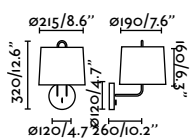

*Structures and shades also sold separately 598-601