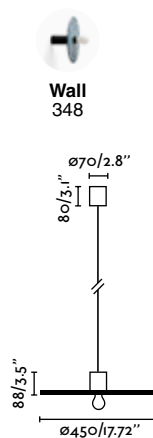

Confetti 300
Nutcreatives

68600-50 Matt Black + White & Black 132,80€

Material	Body Aluminium
	Shade Recycled PET
Light Source	1 E27 max. 15W
Bulb incl.	No
Recom. Bulb	17463
Class	II
Voltage (V/Hz)	100V-240V/50-60Hz
Cable	1.5 MT

Confetti 450
Nutcreatives

68600-51 Matt Black + White & Black 160,00€

Material	Body Aluminium
	Shade Recycled PET
Light Source	1 E27 max. 15W
Bulb incl.	No
Recom. Bulb	17464
Class	II
Voltage (V/Hz)	100V-240V/50-60Hz
Cable	1.5 MT