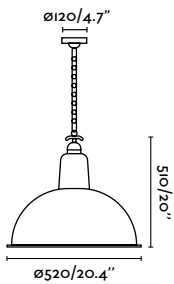

Lou

- 62800 ● Shiny Black 393,80€
- 62801 ● Shiny Green 393,80€

Lang

- 62804 ● Shiny Black 126,50€
- 62805 ● Shiny Green 126,50€

Claire

- 62802 ● Shiny Black 102,20€
- 62803 ● Shiny Green 102,20€

Material	Body Steel
Light Source	1 E27 max. 15W
Bulb incl.	No
Recom. Bulb	17463
Class	I
Voltage (V/Hz)	100V-240V/50-60Hz
Cable	0.9 MT

Material	Body Steel
Light Source	1 E27 max. 15W
Bulb incl.	No
Recom. Bulb	17426
Class	I
Voltage (V/Hz)	100V-240V/50-60Hz
Cable	1.4 MT

Material	Body Steel
Light Source	1 E27 max. 15W
Bulb incl.	No
Recom. Bulb	17426
Class	I
Voltage (V/Hz)	100V-240V/50-60Hz
Cable	1.4 MT