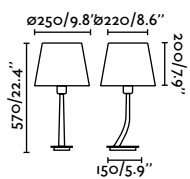

*Structures and shades also sold separately 598-601