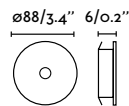

# Canopy recessed

With frame

64231 ● 62,50€

Trimless

64232 62,50€

Compatible in these situations

<p>✓ Electrical wire+Turnbuckle</p>	<p>✓ Canopy with lamp holder E14   E27</p>	<p>✗ Canopy with turnbuckle</p>	<p>✗ Canopy with driver</p>
-------------------------------------	--	---------------------------------	-----------------------------