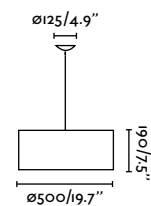

Aina

64174 ● Matt White 298,20€

Material	Body Steel
	Diff PC + Opal
	Shade Textile
Power	40W
Lumen Output	3000lm
Light Source	SMD LED 2700K
Class	II
CRI	>80
Voltage (V/Hz)	220V-240V/50-60Hz
Cable	1.3 MT

Seven 400

68283 ● Matt White 136,60€

Material	Body Steel
	Diff Textile + White
	Shade Textile
Light Source	2 E27 max. 15W
Bulb incl.	No
Recom. Bulb	17463
Class	I
Voltage (V/Hz)	100V-240V/50-60Hz
Cable	0.9 MT

Seven 500

68284 ● White 187,20€

Material	Body Steel
	Diff Textile + White
	Shade Textile
Light Source	3 E27 max. 15W
Bulb incl.	No
Recom. Bulb	17463
Class	I
Voltage (V/Hz)	100V-240V/50-60Hz
Cable	0.9 MT