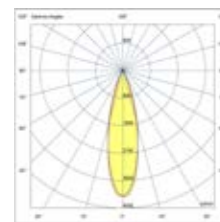

Kale

62703 ● Matt Black 93,30€

Material	Body Aluminium+Steel+Silicone
Power	3W
Lumen Output	180lm
Light Source	HIGH POWER LED 3000K
Reader	3W, 3000K, 180lm
Class	II
CRI	>80
Voltage (V/Hz)	220V-240V/50-60Hz
Beam angle	45°

Lead

62704 ●● Old Gold + Brown 134,00€

Material	Body Aluminium+Leather
Power	3W
Lumen Output	180lm
Light Source	COB LED 3000K
Reader	3W, 4000K, 300lm
Class	II
CRI	>80
Voltage (V/Hz)	220V-240V/50-60Hz
Beam angle	45°