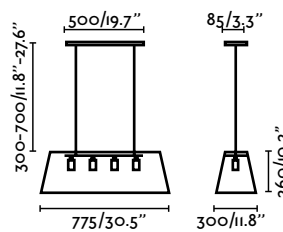

Rose

65082 ● Matt Black 148,10€

Material	Body Steel
	Diff Glass + Transparent
Light Source	1 E27 max. 15W
Bulb incl.	No
Recom. Bulb	17429
Class	II
Voltage (V/Hz)	100V-240V/50-60Hz
Cable	1.5 MT

Rose 4L

65081 ● Matt Black 545,20€

Material	Body Steel
	Diff Glass + Transparent
Light Source	4 E27 max. 15W
Bulb incl.	No
Recom. Bulb	17415
Class	I
Voltage (V/Hz)	100V-240V/50-60Hz