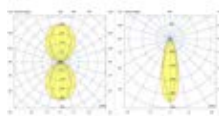

# Moy, Joy & Levita

Designed by Nahtrang

Joy Ref. 64027

Moy Ref. 40093

Levita Ref. 29690

**Magos**  
Faro Lab

- 20330 ● Black 239,20€
- 20331 ● Maple 254,20€
- 20332 ● Walnut 254,20€

<b>Material</b>	<b>Body</b> Aluminium+ABS <b>Diff</b> PC + Opal
<b>Power</b>	14W
<b>Lumen Output</b>	600lm
<b>Light Source</b>	SMD LED 2700K
<b>Reader</b>	3W, 2700K, 160lm
<b>Class</b>	II
<b>CRI</b>	>80
<b>Voltage (V/Hz)</b>	100V-240V/50-60Hz