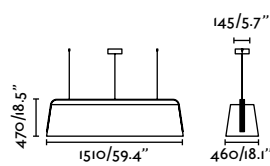

Stood
Lucid Product Design

29848 ●● Matt Black + Cherry 476,40€

Material	Body Steel
	Shade Wood
Light Source	1 E27 max. 15W
Bulb incl.	No
Recom. Bulb	17464
Class	II
Voltage (V/Hz)	100V-240V/50-60Hz
Cable	2 MT

Stood 5L
Lucid Product Design

29849 ●● Matt Black + Cherry 1.515,00€

Material	Body Steel
	Shade Wood
Light Source	5 E27 max. 15W
Bulb incl.	No
Recom. Bulb	17464
Class	II
Voltage (V/Hz)	100V-240V/50-60Hz
Cable	2 MT