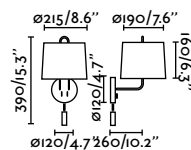

*Structures and shades also sold separately 598-601