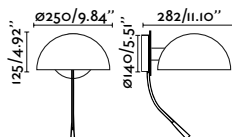

Table&Floor
64