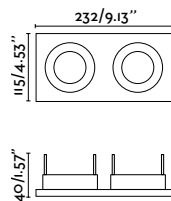

Argon SQ

1. 43402 ● Matt White 21,00€
   43412 ● Matt Black 21,00€

Material	Body Aluminium
Light Source	1 GU10 max. 8W
Bulb incl.	No
Recom. Bulb	17316
Voltage (V/Hz)	100V-240V/50-60Hz
Socket incl.	No
Recom. Socket	43065
Cut out	100x100

Argon RCT

1. 43403 ● Matt White 39,80€
   43413 ● Matt Black 40,00€

Material	Body Aluminium
Light Source	2 GU10 max. 8W
Bulb incl.	No
Recom. Bulb	17316
Voltage (V/Hz)	100V-240V/50-60Hz
Socket incl.	No
Recom. Socket	43065
Cut out	220x102

Argon R

1. 43401 ● Matt White 21,00€
   43411 ● Matt Black 21,00€

Material	Body Aluminium
Light Source	1 GU10 max. 8W
Bulb incl.	No
Recom. Bulb	17316
Voltage (V/Hz)	100V-240V/50-60Hz
Socket incl.	No
Recom. Socket	43065
Cut out	ø100