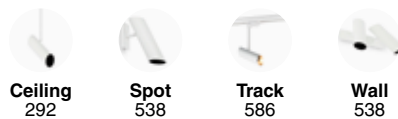

Link table
Estudi Ribaudí

- 29881 Matt White **80,00€**
- 29882 Matt Black **80,00€**
- 29898 Bronze **103,10€**

Material	Body Steel
Light Source	1 GU10 max. 8W
Bulb incl.	No
Recom. Bulb	97685327
Class	II
Voltage (V/Hz)	100V-240V/50-60Hz
Cable	1.9 MT

Link floor
Estudi Ribaudí

- 29883 Matt White **137,50€**
- 29884 Matt Black **137,50€**
- 29899 Bronze **171,50€**

Material	Body Steel
Light Source	1 GU10 max. 8W
Bulb incl.	No
Recom. Bulb	97685327
Class	II
Voltage (V/Hz)	100V-240V/50-60Hz
Cable	1.9 MT