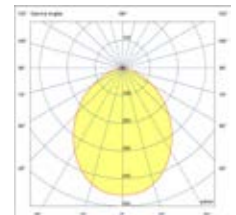

Haru

- 64206 Matt White 57,60€
- 64207 Matt Black 57,60€

Material	Body Aluminium
	Diff PMMA + Opal
Power	6W
Lumen Output	350lm
Light Source	SMD LED 3000K
Class	II
CRI	>80
Voltage (V/Hz)	220V-240V/50-60Hz
Beam angle	120°

Natsu

- 64204 Matt White 156,70€
- 64205 Matt Black 156,70€

Material	Body Aluminium
	Diff PMMA + Opal
Power	30W
Lumen Output	1500lm
Light Source	SMD LED 3000K
Class	II
CRI	>80
Voltage (V/Hz)	220V-240V/50-60Hz
Beam angle	120°