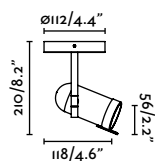

Link
Estudi Ribaudí

- 29877 Matt White **72,00€**
- 29878 Matt Black **72,00€**

Orleans
Nahtrang

- 43529 Matt White **48,20€**
- 43531 Chrome + Matt Black **50,50€**

Orleans 2L
Nahtrang

- 43534 Chrome + Matt Black **86,20€**

Material	Body Steel
Light Source	1 GU10 max. 8W
Bulb incl.	No
Recom. Bulb	97685327
Class	I
Voltage (V/Hz)	100V-240V/50-60Hz

Material	Body Steel
Light Source	1 GU10 max. 8W
Bulb incl.	No
Recom. Bulb	97685327
Class	I
Voltage (V/Hz)	100V-240V/50-60Hz

Material	Body Steel
Light Source	2 GU10 max. 8W
Bulb incl.	No
Recom. Bulb	97685327
Class	I
Voltage (V/Hz)	100V-240V/50-60Hz