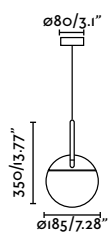

Mine Glass
Nahtrang

- 28375 Matt White 173,30€
- 28376 Dark Grey 173,30€

Material	Body Aluminium+Wood Diff Glass + Opal
Light Source	1 E27 max. 15W
Bulb incl.	No
Recom. Bulb	17463
Class	II
Voltage (V/Hz)	100V-240V/50-60Hz
Cable	4 MT

Mine PC
Nahtrang

- 28209 Matt White 180,10€
- 28210 Dark Grey 180,10€

Material	Body Aluminium+Wood Diff PC + Opal
Light Source	1 E27 max. 15W
Bulb incl.	No
Recom. Bulb	17463
Class	II
Voltage (V/Hz)	100V-240V/50-60Hz
Cable	4 MT