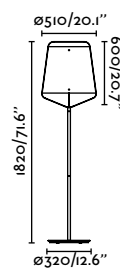

Stood table
Lucid Product Design

29846 Matt Black + Cherry 349,90€

Material	Body Steel
	Shade Wood
Light Source	1 E27 max. 15W
Bulb incl.	No
Recom. Bulb	17464
Class	II
Voltage (V/Hz)	100V-240V/50-60Hz
Cable	2 MT

Stood floor
Lucid Product Design

29847 Matt Black + Cherry 662,80€

Material	Body Steel
	Shade Wood
Light Source	1 E27 max. 15W
Bulb incl.	No
Recom. Bulb	17464
Class	II
Voltage (V/Hz)	100V-240V/50-60Hz
Cable	2 MT