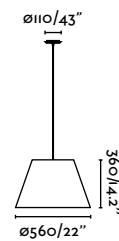

Saipan
Faro Lab

65134-76 ●● Black + Rattan 84,50€

Tupai
Faro Lab

65134-77 ●● Black + Rattan 141,20€

Sumba
Faro Lab

65134-72 ●● Black + Rattan 203,20€

Material	Body Steel
	Shade Rattan
Light Source	1 E27 max. 15W
Bulb incl.	No
Recom. Bulb	17426
Class	I
Voltage (V/Hz)	100V-240V/50-60Hz
Cable	2 MT

Material	Body Steel
	Shade Rattan
Light Source	1 E27 max. 15W
Bulb incl.	No
Recom. Bulb	17426
Class	I
Voltage (V/Hz)	100V-240V/50-60Hz
Cable	2 MT

Material	Body Steel
	Shade Rattan
Light Source	1 E27 max. 15W
Bulb incl.	No
Recom. Bulb	17426
Class	I
Voltage (V/Hz)	100V-240V/50-60Hz
Cable	2 MT

Table
98

Wall
398