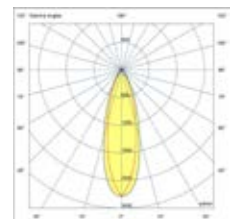

Loke

- 40994 Chrome 50,30€
- 41019 Matt White 52,40€
- 41020 Matt Black 52,40€

Material	Body Aluminium+Steel
Power	3W
Lumen Output	150lm
Light Source	HIGH POWER LED 3000K
Reader	3W, 3000K, 150lm
Class	II
CRI	>80
Voltage (V/Hz)	220V-240V/50-60Hz
Beam angle	30°

Loke recessed

- 40996 Chrome 50,30€

Material	Body Aluminium+Steel
Power	3W
Lumen Output	150lm
Light Source	HIGH POWER LED 3000K
Class	II
CRI	>80
Voltage (V/Hz)	220V-240V/50-60Hz
Beam angle	30°
Cut out	ø60