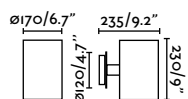

Guadalupe
Faro Lab

- 20031-80 ● ● Black + Beige 121,50€
- 20031-81 ● ● Black + Green 121,50€

Material	Body Steel
	Shade Steel
Light Source	1 E27 max. 15W
Bulb incl.	No
Recom. Bulb	17463
Class	II
Voltage (V/Hz)	100V-240V/50-60Hz

Guadalupe reader
Faro Lab

- 20032-80 ● ● Black + Beige 169,50€
- 20032-81 ● ● Black + Green 169,50€

Material	Body Steel
	Shade Steel
Light Source	1 E27 max. 15W
Bulb incl.	No
Recom. Bulb	17463
Reader	1W, 3000K, 100lm
Driver incl.	Yes
Class	II
Voltage (V/Hz)	100V-240V/50-60Hz

Table&Floor
112