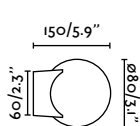

Gala

IP44

- 63504 Chrome **106,30€**
- 63505 Satin Gold **106,30€**
- 63506 Matt Black **106,30€**

Material	Body Aluminium Diff Glass + Opal
Light Source	1 G9 max. 6W
Bulb incl.	No
Recom. Bulb	17495
Class	II
Voltage (V/Hz)	100V-240V/50-60Hz

Lago

IP44

- 63503 Chrome **95,10€**

Material	Body Aluminium Diff Glass + Opal
Light Source	1 G9 max. 6W
Bulb incl.	No
Recom. Bulb	17495
Class	II
Voltage (V/Hz)	100V-240V/50-60Hz

Ping

IP44

NEW

- 60010 Matt White **88,50€**
- 60011 Matt Black **88,50€**

Material	Body Aluminium Diff Glass + Opal
Power	7,8W
Lumen Output	732lm
Light Source	SMD LED 3000K
Class	II
CRI	90
Voltage (V/Hz)	220V-240V/50-60Hz