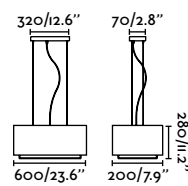

Vesper 400
Nahtrang

29988 Matt White + Beige **269,00€**

Material	Body Steel
	Diff PC + Opal
	Shade Textile
Light Source	3 E27 max. 15W
Bulb incl.	No
Recom. Bulb	17463
Class	I
Voltage (V/Hz)	100V-240V/50-60Hz
Cable	2 MT

Vesper 600
Nahtrang

29986 Matt White + Beige **249,00€**

29987 Brown + Beige **249,00€**

Material	Body Steel
	Diff PC + Opal
	Shade Textile
Light Source	2 E27 max. 15W
Bulb incl.	No
Recom. Bulb	17463
Class	I
Voltage (V/Hz)	100V-240V/50-60Hz
Cable	2 MT