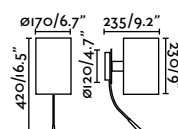

# Guadalupe

Designed by Faro Lab

Guadalupe reader Ref. 20032-81

Guadalupe Ref. 20031-80

**Klee Left**  
Isaac Piñeiro

NEW

- 20066   Textured Grey + Black **217,95€**
- 20059 NEW   Textured Black + Black **217,95€**