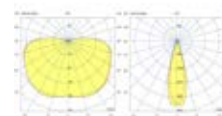

Klee Left
Isaac Piñeiro

NEW

- 20066   Textured Grey + Black **217,95€**
- 20059 NEW   Textured Black + Black **217,95€**

Material	Body Steel+Melamine Diff PMMA + Opal
Power	10W
Lumen Output	1021lm
Light Source	COB LED 2700K
Dimmable W	6w 690lm / 10w 1021lm
Reader	3W, 2700K, 85lm
Class	II
CRI	>=90
Voltage (V/Hz)	220V-240V/50-60Hz
Beam angle	45°

Klee right
Isaac Piñeiro

NEW

- 20065   Textured Grey + Black **217,95€**
- 20058 NEW   Textured Black + Black **217,95€**

Material	Body Steel+Melamine Diff PMMA + Opal
Power	10W
Lumen Output	1021lm
Light Source	COB LED 2700K
Dimmable W	6w 690lm / 10w 1021lm
Reader	3W, 2700K, 85lm
Class	II
CRI	>=90
Voltage (V/Hz)	220V-240V/50-60Hz
Beam angle	45°