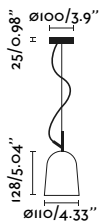

Studio 110
Nahtrang

- 28260 Matt Black + Black 99,50€
- 28261 Matt Black + White 99,50€
- 28262 Matt Black + Green 99,50€
- 28277 Matt Black + Blue 99,50€
- 28278 Matt Black + Pink 99,50€

Material	Body Steel
	Shade Steel
Light Source	1 E14 max. 8W
Bulb incl.	No
Recom. Bulb	17461
Class	II
Voltage (V/Hz)	100V-240V/50-60Hz
Cable	2 MT

Studio 160
Nahtrang

- 28263 Matt Black + Black 129,60€
- 28264 Matt Black + White 129,60€
- 28265 Matt Black + Green 129,60€
- 28279 Matt Black + Blue 129,60€
- 28280 Matt Black + Pink 129,60€

Material	Body Steel
	Shade Steel
Light Source	1 E27 max. 15W
Bulb incl.	No
Recom. Bulb	17464
Class	II
Voltage (V/Hz)	100V-240V/50-60Hz
Cable	2 MT

Studio 290
Nahtrang

- 28283 Matt Black + Black 222,20€
- 28284 Matt Black + White 222,20€
- 28285 Matt Black + Green 222,20€
- 28286 Matt Black + Blue 222,20€
- 28287 Matt Black + Pink 222,20€

Material	Body Steel
	Shade Steel
Light Source	1 E27 max. 18W
Bulb incl.	No
Recom. Bulb	17464
Class	II
Voltage (V/Hz)	100V-240V/50-60Hz
Cable	2 MT