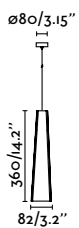

Pluma
Nahtrang

incl.

64172 Matt Black + Matt Gold 124,10€

Material	Body Aluminium Diff PMMA + Opal
Power	6W
Lumen Output	450lm
Light Source	SMD LED 3000K
Class	II
CRI	>80
Voltage (V/Hz)	220V-240V/50-60Hz
Cable	1.5 MT

Side 200
Àlex & Manel Llusca

62139 Matt Black + Satin Copper 75,80€

Material	Body Steel Diff Glass + Opal
Light Source	1 G9 max. 6W
Bulb incl.	No
Recom. Bulb	17443
Class	II
Voltage (V/Hz)	100V-240V/50-60Hz
Cable	1.5 MT

Ceiling
610