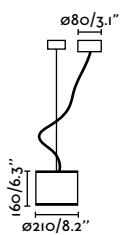

*Structures and shades also sold separately 598-601