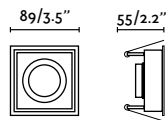

Hyde SQ Orientable

- 40120 Matt White 22,50€
- 40121 Matt Black 22,50€

Material	Body Steel
Light Source	1 GU10 max. 8W
Bulb incl.	No
Recom. Bulb	17316
Voltage (V/Hz)	100V-240V/50-60Hz
Socket incl.	No
Recom. Socket	43065
Cut out	83x83

Hyde SQ

- 40116 Matt White 18,30€
- 40117 Matt Black 18,30€

Material	Body Steel
Light Source	1 GU10 max. 8W
Bulb incl.	No
Recom. Bulb	17316
Voltage (V/Hz)	100V-240V/50-60Hz
Socket incl.	No
Recom. Socket	43065
Cut out	83x83

Hyde SQ Orientable Trimless

- 40112 Matt White 24,20€
- 40113 Matt Black 24,20€

Material	Body Steel
Light Source	1 GU10 max. 8W
Bulb incl.	No
Recom. Bulb	17316
Voltage (V/Hz)	100V-240V/50-60Hz
Socket incl.	No
Recom. Socket	43065
Cut out	102x93