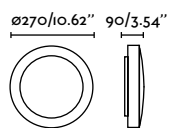

Logos 270

IP44

- 62965 ● Matt White 62,20€
- 62980 ● Satin Nickel 65,70€

Material	Body Aluminium
	Diff PC + Opal
Light Source	1 E27 max. 15W
Bulb incl.	No
Recom. Bulb	17437
Class	II
Voltage (V/Hz)	100V-240V/50-60Hz

Logos 350 2L

IP44

- 62966 ● Matt White 87,10€
- 62981 ● Satin Nickel 88,40€

Material	Body Aluminium
	Diff PC + Opal
Light Source	2 E27 max. 15W
Bulb incl.	No
Recom. Bulb	17437
Class	II
Voltage (V/Hz)	100V-240V/50-60Hz