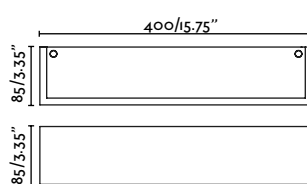

Milo 280
Faro Lab

63420 ● White 58,50€

Material	Body Plaster
	Diff PC + Opal
Light Source	1 E14 max. 7W
Bulb incl.	No
Recom. Bulb	17460
Class	II
Voltage (V/Hz)	100V-240V/50-60Hz

Milo 400
Faro Lab

63421 ● White 69,90€

Material	Body Plaster
	Diff PC + Opal
Light Source	2 E14 max. 7W
Bulb incl.	No
Recom. Bulb	17460
Class	II
Voltage (V/Hz)	100V-240V/50-60Hz

Milo 500
Faro Lab

63422 ● White 95,30€

Material	Body Plaster
	Diff PC + Opal
Light Source	2 E14 max. 7W
Bulb incl.	No
Recom. Bulb	17460
Class	II
Voltage (V/Hz)	100V-240V/50-60Hz