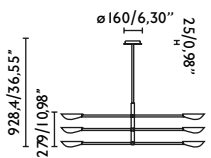

20079 ● Matt Black 373,30€

Material	Body Steel
	Shade Steel
Light Source	6 G9 max. 6W
Bulb incl.	No
Class	II
Voltage (V/Hz)	100V-240V/50-60Hz

Table&Floor
82

Wall
338