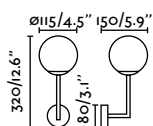

Gala

IP44

- 63504 Chrome **106,30€**
- 63505 Satin Gold **106,30€**
- 63506 Matt Black **106,30€**

Material	Body Aluminium Diff Glass + Opal
Light Source	1 G9 max. 6W
Bulb incl.	No
Recom. Bulb	17495
Class	II
Voltage (V/Hz)	100V-240V/50-60Hz

Lago

IP44

- 63503 Chrome **95,10€**

Material	Body Aluminium Diff Glass + Opal
Light Source	1 G9 max. 6W
Bulb incl.	No
Recom. Bulb	17495
Class	II
Voltage (V/Hz)	100V-240V/50-60Hz

Ping

IP44

NEW

- 60010 Matt White **88,50€**
- 60011 Matt Black **88,50€**

Material	Body Aluminium Diff Glass + Opal
Power	7,8W
Lumen Output	732lm
Light Source	SMD LED 3000K
Class	II
CRI	90
Voltage (V/Hz)	220V-240V/50-60Hz