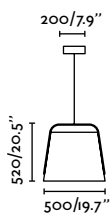

Stood
Lucid Product Design

29848 ●● Matt Black + Cherry 476,40€

Material	Body Steel
	Shade Wood
Light Source	1 E27 max. 15W
Bulb incl.	No
Recom. Bulb	17464
Class	II
Voltage (V/Hz)	100V-240V/50-60Hz
Cable	2 MT

Stood 5L
Lucid Product Design

29849 ●● Matt Black + Cherry 1.515,00€

Material	Body Steel
	Shade Wood
Light Source	5 E27 max. 15W
Bulb incl.	No
Recom. Bulb	17464
Class	II
Voltage (V/Hz)	100V-240V/50-60Hz
Cable	2 MT