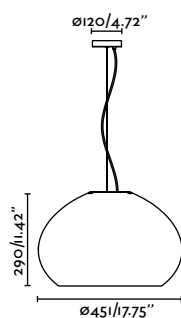

Mar H260
Héctor Serrano

20403 ●● Black + Green 1.995,00€

Mar H290
Héctor Serrano

20404 ●● Black + Green 2.320,00€

Mar H340
Héctor Serrano

20405 ●● Black + Green 2.535,00€

Material	Body Steel
	Shade Recycled fishing net
Light Source	E27 max. 15W
Bulb incl.	No
Recom. Bulb	17463
Class	II
Voltage (V/Hz)	100V-240V/50-60Hz
Cable	2 MT

Material	Body Steel
	Shade Recycled fishing net
Light Source	1 E27 max. 15W
Bulb incl.	No
Recom. Bulb	17463
Class	II
Voltage (V/Hz)	100V-240V/50-60Hz
Cable	2 MT

Material	Body Steel
	Shade Recycled fishing net
Light Source	1 E27 max. 15W
Bulb incl.	No
Recom. Bulb	17463
Class	II
Voltage (V/Hz)	100V-240V/50-60Hz
Cable	2 MT