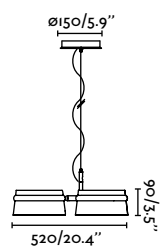

- 29397   Matt Black + Ash Tree **427,40€**
- 29567   Matt Black + Cherry **427,00€**

Material	Body Steel
	Shade Wood
Power	18W
Lumen Output	1050lm
Light Source	SMD LED 2700K
Class	II
CRI	>80
Voltage (V/Hz)	100V-240V/50-60Hz
Cable	1.2 MT

Table&Floor
116

Wall
388