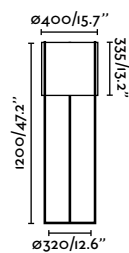

Drum table
Nahtrang

- 24020-31 Matt Black + Beige **220,10€**
- 24020-32 Matt Black + Grey **220,10€**

Material	Body Steel
	Diff PC + Opal
	Shade Textile
Light Source	1 E27 max. 15W
Bulb incl.	No
Recom. Bulb	17463
Class	II
Voltage (V/Hz)	100V-240V/50-60Hz
Cable	1.8 MT

Drum floor
Nahtrang

- 24023-33 Matt Black + Beige **409,60€**
- 24023-34 Matt Black + Grey **409,60€**

Material	Body Steel
	Diff PC + Opal
	Shade Textile
Light Source	1 E27 max. 15W
Bulb incl.	No
Recom. Bulb	17464
Class	II
Voltage (V/Hz)	100V-240V/50-60Hz
Cable	2.1 MT