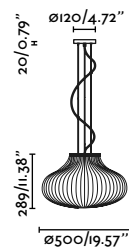

Isabelle 310
Héctor Serrano

28300 ●● Matt White + Opal 485,20€

Isabelle 400
Héctor Serrano

28301 ●● Matt White + Opal 549,50€

Isabelle 500
Héctor Serrano

28302 ●● Matt White + Opal 598,50€

Material	Body Steel
	Shade Glass
Light Source	1 E27 max. 15W
Bulb incl.	No
Recom. Bulb	17463
Class	II
Voltage (V/Hz)	100V-240V/50-60Hz
Cable	2 MT

Material	Body Steel
	Shade Glass
Light Source	1 E27 max. 15W
Bulb incl.	No
Recom. Bulb	17463
Class	II
Voltage (V/Hz)	100V-240V/50-60Hz
Cable	2 MT

Material	Body Steel
	Shade Glass
Light Source	1 E27 max. 15W
Bulb incl.	No
Recom. Bulb	17463
Class	II
Voltage (V/Hz)	100V-240V/50-60Hz
Cable	2 MT