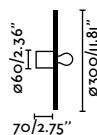

### Confetti 450 H70

Nutcreatives

62173-51  Matt Black + White & Black 154,40€