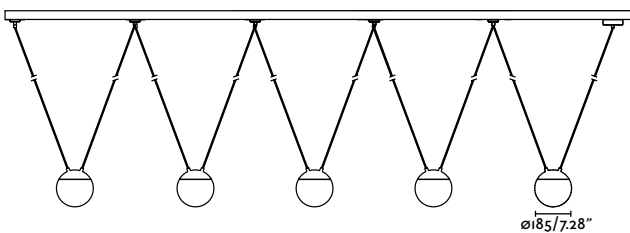

Tell us your needs and we will make it happen

Send your demand on customize@faro.es