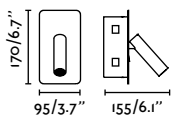

Suau recessed
Nahtrang

- 62111 ● Bronze **133,80€**
- 62114 ● Satin Gold **133,80€**
- 62126 ● Satin Nickel **133,80€**
- 62128 ● Matt Black **117,60€**
- 62129 ● Matt White **117,60€**

Material	Body Aluminium+Steel
Power	3W
Lumen Output	140lm
Light Source	HIGH POWER LED 3000K
Reader	3W, 3000K, 140lm
Class	I
CRI	>80
Voltage (V/Hz)	100V-240V/50-60Hz
Beam angle	30°
Cut out	80x155x43

Suau USB
Nahtrang

- 62116 ● Matt Black **116,50€**
- 62117 ● Matt White **116,50€**

Material	Body Aluminium+Steel
Power	3W
Lumen Output	140lm
Light Source	HIGH POWER LED 3000K
Reader	3W, 3000K, 140lm
Class	I
CRI	>80
Voltage (V/Hz)	100V-240V/50-60Hz
Beam angle	30°

Suau
Nahtrang

- 62104 ● Bronze **117,30€**
- 62118 ● Matt Black **101,30€**
- 62120 ● Matt White **101,30€**
- 62121 ● Grey **101,30€**

Material	Body Aluminium+Steel
Power	3W
Lumen Output	140lm
Light Source	HIGH POWER LED 3000K
Reader	3W, 3000K, 140lm
Class	I
CRI	>80
Voltage (V/Hz)	100V-240V/50-60Hz
Beam angle	30°