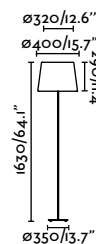

Sweet table
Estudi Ribaudí

29955 ●● Matt Black + Black 189,60€

Material	Body Steel
	Diff Textile + Black
	Shade Textile
Light Source	1 E27 max. 15W
Bulb incl.	No
Recom. Bulb	17463
Class	II
Voltage (V/Hz)	100V-240V/50-60Hz
Cable	1.9 MT

Sweet floor
Estudi Ribaudí

29958 ●● Matt White + White 313,35€

Material	Body Steel
	Diff Textile + White
	Shade Textile
Light Source	1 E27 max. 15W
Bulb incl.	No
Recom. Bulb	17464
Class	II
Voltage (V/Hz)	100V-240V/50-60Hz
Cable	1.7 MT