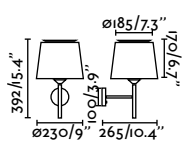

*Structures and shades also sold separately 598-601