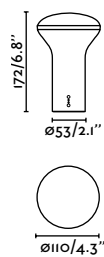

Material	Body PC
	Diff PC + Opal
	Shade PC
Power	3W
Lumen Output	260lm
Light Source	SMD LED 2700K
Class	III
CRI	>80
Voltage (V/Hz)	5V DC
Battery incl.	Yes
	9h Charge Max. Max. 10h Worktime