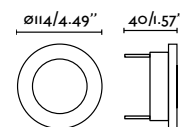

Argon SQ

1. 43402 ● Matt White 21,00€
   43412 ● Matt Black 21,00€

Material	Body Aluminium
Light Source	1 GU10 max. 8W
Bulb incl.	No
Recom. Bulb	17316
Voltage (V/Hz)	100V-240V/50-60Hz
Socket incl.	No
Recom. Socket	43065
Cut out	100x100

Argon RCT

1. 43403 ● Matt White 39,80€
   43413 ● Matt Black 40,00€

Material	Body Aluminium
Light Source	2 GU10 max. 8W
Bulb incl.	No
Recom. Bulb	17316
Voltage (V/Hz)	100V-240V/50-60Hz
Socket incl.	No
Recom. Socket	43065
Cut out	220x102

Argon R

1. 43401 ● Matt White 21,00€
   43411 ● Matt Black 21,00€

Material	Body Aluminium
Light Source	1 GU10 max. 8W
Bulb incl.	No
Recom. Bulb	17316
Voltage (V/Hz)	100V-240V/50-60Hz
Socket incl.	No
Recom. Socket	43065
Cut out	ø100