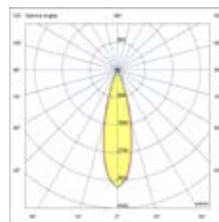

Suau recessed
Nahtrang

- 62111 ● Bronze **133,80€**
- 62114 ● Satin Gold **133,80€**
- 62126 ● Satin Nickel **133,80€**
- 62128 ● Matt Black **117,60€**
- 62129 ● Matt White **117,60€**

Material	Body Aluminium+Steel
Power	3W
Lumen Output	140lm
Light Source	HIGH POWER LED 3000K
Reader	3W, 3000K, 140lm
Class	I
CRI	>80
Voltage (V/Hz)	100V-240V/50-60Hz
Beam angle	30°
Cut out	80x155x43

Suau USB
Nahtrang

- 62116 ● Matt Black **116,50€**
- 62117 ● Matt White **116,50€**

Material	Body Aluminium+Steel
Power	3W
Lumen Output	140lm
Light Source	HIGH POWER LED 3000K
Reader	3W, 3000K, 140lm
Class	I
CRI	>80
Voltage (V/Hz)	100V-240V/50-60Hz
Beam angle	30°

Suau
Nahtrang

- 62104 ● Bronze **117,30€**
- 62118 ● Matt Black **101,30€**
- 62120 ● Matt White **101,30€**
- 62121 ● Grey **101,30€**

Material	Body Aluminium+Steel
Power	3W
Lumen Output	140lm
Light Source	HIGH POWER LED 3000K
Reader	3W, 3000K, 140lm
Class	I
CRI	>80
Voltage (V/Hz)	100V-240V/50-60Hz
Beam angle	30°