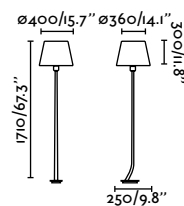

*Structures and shades also sold separately 598-601