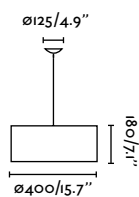

Aina

64174 ● Matt White 298,20€

Material	Body Steel
	Diff PC + Opal
	Shade Textile
Power	40W
Lumen Output	3000lm
Light Source	SMD LED 2700K
Class	II
CRI	>80
Voltage (V/Hz)	220V-240V/50-60Hz
Cable	1.3 MT

Seven 400

68283 ● Matt White 136,60€

Material	Body Steel
	Diff Textile + White
	Shade Textile
Light Source	2 E27 max. 15W
Bulb incl.	No
Recom. Bulb	17463
Class	I
Voltage (V/Hz)	100V-240V/50-60Hz
Cable	0.9 MT

Seven 500

68284 ● White 187,20€

Material	Body Steel
	Diff Textile + White
	Shade Textile
Light Source	3 E27 max. 15W
Bulb incl.	No
Recom. Bulb	17463
Class	I
Voltage (V/Hz)	100V-240V/50-60Hz
Cable	0.9 MT