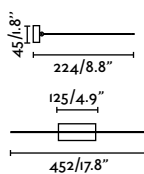

# Magritte

indoor

Surface