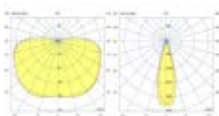

Klee Left
Isaac Piñeiro

NEW

- 20066   Textured Grey + Black **217,95€**
- 20059 NEW   Textured Black + Black **217,95€**

Material	Body Steel+Melamine Diff PMMA + Opal
Power	10W
Lumen Output	1021lm
Light Source	COB LED 2700K
Dimmable W	6w 690lm / 10w 1021lm
Reader	3W, 2700K, 85lm
Class	II
CRI	>=90
Voltage (V/Hz)	220V-240V/50-60Hz
Beam angle	45°

Klee right
Isaac Piñeiro

NEW

- 20065   Textured Grey + Black **217,95€**
- 20058 NEW   Textured Black + Black **217,95€**

Material	Body Steel+Melamine Diff PMMA + Opal
Power	10W
Lumen Output	1021lm
Light Source	COB LED 2700K
Dimmable W	6w 690lm / 10w 1021lm
Reader	3W, 2700K, 85lm
Class	II
CRI	>=90
Voltage (V/Hz)	220V-240V/50-60Hz
Beam angle	45°