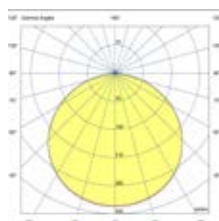

**Suspended**  
216

indoor

Ceiling