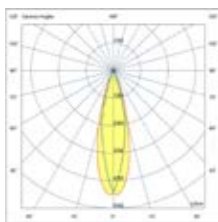

Kale

62703 ● Matt Black 93,30€

Material	Body Aluminium+Steel+Silicone
Power	3W
Lumen Output	180lm
Light Source	HIGH POWER LED 3000K
Reader	3W, 3000K, 180lm
Class	II
CRI	>80
Voltage (V/Hz)	220V-240V/50-60Hz
Beam angle	45°

Lead

62704 ●● Old Gold + Brown 134,00€

Material	Body Aluminium+Leather
Power	3W
Lumen Output	180lm
Light Source	COB LED 3000K
Reader	3W, 4000K, 300lm
Class	II
CRI	>80
Voltage (V/Hz)	220V-240V/50-60Hz
Beam angle	45°