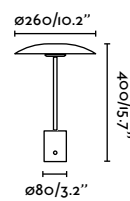

Ten
Faro Lab

- 62156 Shiny Copper **49,90€**
- 62157 Satin Gold **49,90€**
- 62168 Matt White **44,30€**
- 62169 Matt Black **44,30€**

Material	Body Steel
Light Source	1 E27 max. 15W
Bulb incl.	No
Recom. Bulb	17464
Class	II
Voltage (V/Hz)	100V-240V/50-60Hz
Cable	1.5 MT

Hoshi
Xjer Studio

- 28387 Satin Gold + Matt Black **306,60€**
- 28388 Black + Copper **306,60€**

Material	Body Steel
	Diff PC + Opal
Power	12W
Lumen Output	930lm
Light Source	SMD LED 2700K
Class	II
CRI	>80
Voltage (V/Hz)	100V-240V/50-60Hz
Cable	2 MT