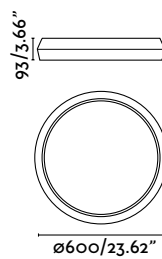

Shoku 350
Ernest Perera Studio

incl. DIM TRIAC L

- 64277   White + White **242,00€**
- 64278   White + Black **250,80€**
- 64279   Black + Black **242,00€**
- 64280   Light Grey + White **250,80€**

Material	Body Aluminium Diff PMMA + Opal White
Power	24W
Lumen Output	1213,4lm
Light Source	SMD LED 2700K
Class	II
CRI	>90
Voltage (V/Hz)	220V-240V/50-60Hz

Shoku 600
Ernest Perera Studio

incl. DIM TRIAC L

- 64281   White + White **461,35€**
- 64282   Black + Black **461,35€**

Material	Body Aluminium Diff PMMA + Opal White
Power	40W
Lumen Output	2441.5lm
Light Source	SMD LED 2700K
Class	II
CRI	>90
Voltage (V/Hz)	220V-240V/50-60Hz