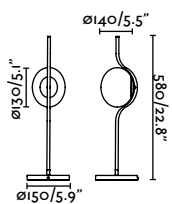

Levita table
Nahtrang

- 29692D ● Shiny Gold 441,60€
- 29697 ● Matt Black 434,40€

Material	Body Steel Diff Glass + Opal
Power	7W
Lumen Output	700lm
Light Source	SMD LED 2700K
Dimmable W	1w 95lm / 4w 380lm / 6w 570lm
Class	II
CRI	>80
Voltage (V/Hz)	220V-240V/50-60Hz
Cable	2 MT

Levita floor
Nahtrang

- 29693D ● Shiny Gold 545,40€
- 29698 ● Matt Black 534,90€

Material	Body Steel Diff Glass + Opal
Power	7W
Lumen Output	700lm
Light Source	SMD LED 2700K
Dimmable W	1w 95lm / 4w 380lm / 6w 570lm
Class	II
CRI	>80
Voltage (V/Hz)	220V-240V/50-60Hz
Cable	2 MT