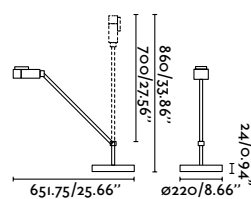

- 57312 Matt White 459,00€
- 57313 Black 459,00€
- 57314 Yellow 459,00€

Material	Body Aluminium+Steel
	Diff PMMA + Transparent
Power	6W
Lumen Output	410lm
Light Source	SMD LED
Dimmable K	2700 - 4800K
Class	II
CRI	>80
Voltage (V/Hz)	100V-240V/50-60Hz
Cable	1.9 MT

Wall
352