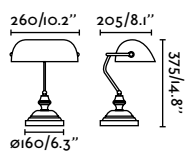

Banker

68334 Old Gold + Green 122,60€

Material	Body Steel
	Diff Glass
Light Source	1 E27 max. 15W
Bulb incl.	No
Recom. Bulb	17463
Class	II
Voltage (V/Hz)	100V-240V/50-60Hz
Cable	1.9 MT

Gru

51916 Matt White 44,00€
51917 Matt Black 44,00€

Material	Body Steel
Light Source	1 E27 max. 15W
Bulb incl.	No
Recom. Bulb	17463
Class	II
Voltage (V/Hz)	100V-240V/50-60Hz
Cable	1.7 MT

Baobab

51908 Matt White 41,90€
51909 Matt Black 41,90€
51910 Grey 41,90€

Material	Body Steel
Light Source	1 E14 max. 8W
Bulb incl.	No
Recom. Bulb	17461
Class	II
Voltage (V/Hz)	100V-240V/50-60Hz
Cable	1.7 MT