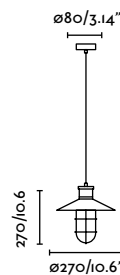

Plat

1. 68145 ● Matt Black 107,50€
   68146 ● Matt White 107,50€

Material	Body Steel
Light Source	1 E27 max. 15W
Bulb incl.	No
Recom. Bulb	17271
Class	II
Voltage (V/Hz)	100V-240V/50-60Hz
Cable	1.5 MT

Marina

1. 60004 ● Matt Black 66,90€

Material	Body Steel
	Diff Glass + Transparent
Light Source	1 E27 max. 15W
Bulb incl.	No
Recom. Bulb	17428
Class	II
Voltage (V/Hz)	100V-240V/50-60Hz
Cable	1.5 MT