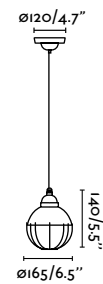

Lou

- 62800 ● Shiny Black 393,80€
- 62801 ● Shiny Green 393,80€

Lang

- 62804 ● Shiny Black 126,50€
- 62805 ● Shiny Green 126,50€

Claire

- 62802 ● Shiny Black 102,20€
- 62803 ● Shiny Green 102,20€

Material	Body Steel
Light Source	1 E27 max. 15W
Bulb incl.	No
Recom. Bulb	17463
Class	I
Voltage (V/Hz)	100V-240V/50-60Hz
Cable	0.9 MT

Material	Body Steel
Light Source	1 E27 max. 15W
Bulb incl.	No
Recom. Bulb	17426
Class	I
Voltage (V/Hz)	100V-240V/50-60Hz
Cable	1.4 MT

Material	Body Steel
Light Source	1 E27 max. 15W
Bulb incl.	No
Recom. Bulb	17426
Class	I
Voltage (V/Hz)	100V-240V/50-60Hz
Cable	1.4 MT