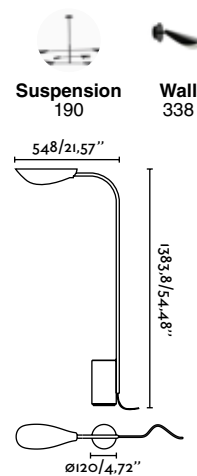

20075

●● Matt Black + Matt Black 315,00€

Material	Body Steel
	Shade Steel
Light Source	1 G9 max. 6W
Bulb incl.	No
Recom. Bulb	17466
Class	II
Voltage (V/Hz)	100V-240V/50-60Hz
Cable	2.2 MT