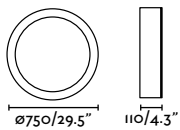

Mega
Jordi Llopis

incl. DIM TRIAC C

63410 ● Matt White 399,50€

Material	Body Aluminium Diff PMMA + Opal
Power	52W
Lumen Output	3600lm
Light Source	SMD LED 2700K
Class	I
CRI	>80
Voltage (V/Hz)	220V-240V/50-60Hz

Bic

incl. DIM TRIAC C

63408 ● Matt White 299,50€

Material	Body Aluminium Diff PMMA + Opal
Power	60W
Lumen Output	4000lm
Light Source	SMD LED 3000K
Class	I
CRI	>80
Voltage (V/Hz)	220V-240V/50-60Hz