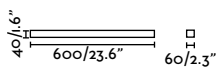

Nilo 600

IP44 incl.

- 63316 Matt Black 119,90€
- 63318 Chrome 119,90€

Material	Body Aluminium Diff PMMA + Opal
Power	12W
Lumen Output	950lm
Light Source	SMD LED 3000K
Class	II
CRI	>80
Voltage (V/Hz)	100V-240V/50-60Hz

Nilo 900

IP44 incl.

- 63317 Matt Black 179,80€
- 63319 Chrome 179,80€

Material	Body Aluminium Diff PMMA + Opal
Power	18W
Lumen Output	1400lm
Light Source	SMD LED 3000K
Class	II
CRI	>80
Voltage (V/Hz)	100V-240V/50-60Hz