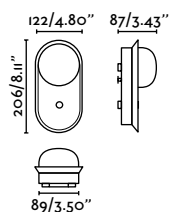

Maya
Faro Lab

- 40102 Matt Black + Shiny Black **135,20€**
- 40103 Matt White + Beige **135,20€**
- 40104 Matt Black + Terracotta **135,20€**

Material	Body Aluminium+Steel Diff Glass + Opal
Power	8W
Lumen Output	580lm
Light Source	SMD LED 2700K
Class	II
CRI	>90
Voltage (V/Hz)	220V-240V/50-60Hz
Cable	1.5 MT