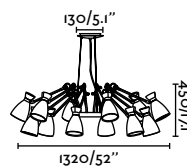

1. 20047 Matt Copper + Matt Black **1.256,50€**
   20048 Matt Black + Chrome **1.199,70€**
   20051 Matt Black + Satin Gold **1.199,70€**

Material	Body Steel
Light Source	12 E14 max. 8W
Bulb incl.	No
Recom. Bulb	17461
Class	I
Voltage (V/Hz)	100V-240V/50-60Hz
Cable	3 MT