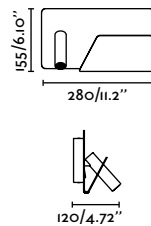

Suau tray left
Nahtrang

- 62124 ● Matt White 157,10€
- 62125 ● Grey 157,10€

Material	Body Aluminium+Steel
Power	3W
Lumen Output	140lm
Light Source	HIGH POWER LED 3000K
Reader	3W, 3000K, 140lm
Class	I
CRI	>80
Voltage (V/Hz)	100V-240V/50-60Hz
Beam angle	30°

Suau tray right
Nahtrang

- 62122 ● Matt White 157,10€
- 62123 ● Grey 157,10€

Material	Body Aluminium+Steel
Power	3W
Lumen Output	140lm
Light Source	HIGH POWER LED 3000K
Reader	3W, 3000K, 140lm
Class	I
CRI	>80
Voltage (V/Hz)	100V-240V/50-60Hz
Beam angle	30°