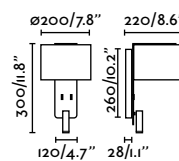

Fold
Nutcreatives

- 64302 Matt White + White **102,90€**
- 64303 Matt Black + Black **102,90€**

Material	Body Steel
	Shade Textile
Light Source	1 E27 max. 15W
Bulb incl.	No
Recom. Bulb	17463
Class	I
Voltage (V/Hz)	100V-240V/50-60Hz

Fold reader
Nutcreatives

- 64304 Matt White + White **154,90€**
- 64305 Matt Black + Black **154,90€**

Material	Body Steel
	Shade Textile
Light Source	1 E27 max. 15W
Bulb incl.	No
Recom. Bulb	17463
Reader	3W, 3000K, 200lm
Driver incl.	Yes
Class	I
Voltage (V/Hz)	100V-240V/50-60Hz