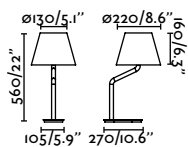

*Structures and shades also sold separately 598-601