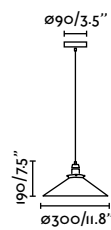

64133

● Old Gold + Black 70,40€

Material	Body Steel
	Shade Steel
Light Source	1 E27 max. 15W
Bulb incl.	No
Recom. Bulb	17428
Class	I
Voltage (V/Hz)	100V-240V/50-60Hz
Cable	1.5 MT

Wall
484