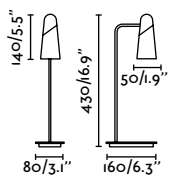

Lao table
Nahtrang

29047

● Matt Black 87,80€

Material	Body Aluminium+ABS
	Diff PMMA + Opal
Power	4W
Lumen Output	400lm
Light Source	SMD LED 3000K
Class	II
CRI	>80
Voltage (V/Hz)	100V-240V/50-60Hz
Cable	2 MT

Lao floor
Nahtrang

29049

● Matt Black 131,30€

Material	Body Aluminium+ABS
	Diff PMMA + Opal
Power	4W
Lumen Output	400lm
Light Source	SMD LED 3000K
Class	II
CRI	>80
Voltage (V/Hz)	100V-240V/50-60Hz
Cable	2 MT