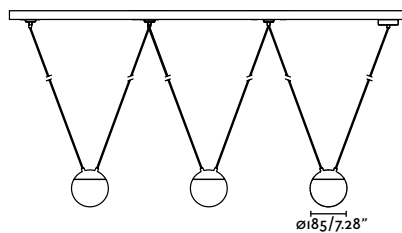

Mine PC Space 2L
Nahtrang

28209-2L ● Matt White 396,20€
28210-2L ● Dark Grey 396,20€

Material	Body Aluminium+Wood
	Diff PC + Opal
Light Source	2 E27 max. 15W
Bulb incl.	No
Recom. Bulb	17463
Class	II
Voltage (V/Hz)	100V-240V/50-60Hz
Cable	4 MT

Mine Glass Space 3L
Nahtrang

28375-3L ● Matt White 568,15€
28376-3L ● Dark Grey 568,15€

Material	Body Aluminium+Wood
	Diff Glass + Opal
Light Source	3 E27 max. 15W
Bulb incl.	No
Recom. Bulb	17463
Class	II
Voltage (V/Hz)	100V-240V/50-60Hz
Cable	6 MT

Mine PC Space 3L
Nahtrang

28209-3L ● Matt White 585,20€
28210-3L ● Dark Grey 585,20€

Material	Body Aluminium+Wood
	Diff PC + Opal
Light Source	3 E27 max. 15W
Bulb incl.	No
Recom. Bulb	17463
Class	II
Voltage (V/Hz)	100V-240V/50-60Hz
Cable	6 MT