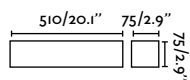

Tera

63184 ● Matt White 114,15€

Material	Body Plaster
Power	6W
Lumen Output	530lm
Light Source	SMD LED 2700K
Class	II
CRI	>80
Voltage (V/Hz)	220V-240V/50-60Hz

Luna

63225 ● Matt White 89,95€

Material	Body Plaster
	Diff PMMA + Opal
Power	5W
Lumen Output	300lm
Light Source	SMD LED 2700K
Class	II
CRI	>80
Voltage (V/Hz)	220V-240V/50-60Hz

Kamen

63311 ● Beige 62,10€

63312 ● Grey 62,10€

Material	Body Concrete
Light Source	1 G9 max. 6W
Bulb incl.	No
Recom. Bulb	17466
Class	I
Voltage (V/Hz)	100V-240V/50-60Hz