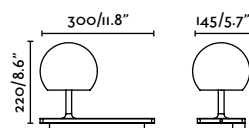

01027A ● ● Matt White + Wood 277,40€

Material	Body Aluminium+Wood Diff PC + Opal
Power	7W
Lumen Output	500lm
Light Source	SMD LED 3000K
Dimmable W	1w 80lm / 4w 250lm / 7w 500lm
Class	II
CRI	>80
Voltage (V/Hz)	100V-240V/50-60Hz