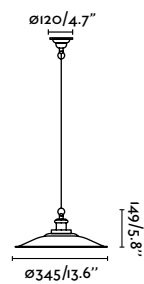

Lou

- 62800 ● Shiny Black 393,80€
- 62801 ● Shiny Green 393,80€

Lang

- 62804 ● Shiny Black 126,50€
- 62805 ● Shiny Green 126,50€

Claire

- 62802 ● Shiny Black 102,20€
- 62803 ● Shiny Green 102,20€

Material	Body Steel
Light Source	1 E27 max. 15W
Bulb incl.	No
Recom. Bulb	17463
Class	I
Voltage (V/Hz)	100V-240V/50-60Hz
Cable	0.9 MT

Material	Body Steel
Light Source	1 E27 max. 15W
Bulb incl.	No
Recom. Bulb	17426
Class	I
Voltage (V/Hz)	100V-240V/50-60Hz
Cable	1.4 MT

Material	Body Steel
Light Source	1 E27 max. 15W
Bulb incl.	No
Recom. Bulb	17426
Class	I
Voltage (V/Hz)	100V-240V/50-60Hz
Cable	1.4 MT