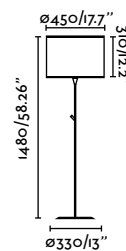

*Structures and shades also sold separately 598-601