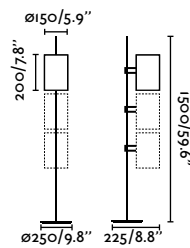

- 20034-80 Matt Black + Beige **291,70€**
- 20034-81 Matt Black + Green **291,70€**

Material	Body Steel
	Shade Steel
Light Source	1 E27 max. 15W
Bulb incl.	No
Recom. Bulb	17463
Class	II
Voltage (V/Hz)	100V-240V/50-60Hz
Cable	3.5 MT