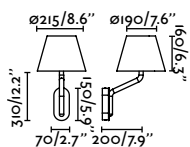

*Structures and shades also sold separately 598-601