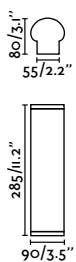

Danubio 285

IP44 incl.

- 63600 Chrome **116,70€**
- 63603 Bronze **116,70€**

Material	Body Aluminium Diff Glass + Opal
Power	9W
Lumen Output	600lm
Light Source	SMD LED 2700K
Class	II
CRI	>80
Voltage (V/Hz)	100V-240V/50-60Hz

Danubio 395

IP44 incl.

- 63601 Chrome **168,20€**
- 63604 Bronze **166,14€**

Material	Body Aluminium Diff Glass + Opal
Power	12W
Lumen Output	800lm
Light Source	SMD LED 2700K
Class	II
CRI	>80
Voltage (V/Hz)	100V-240V/50-60Hz

Danubio 575

IP44 incl.

- 63602 Chrome **202,80€**
- 63605 Bronze **197,60€**

Material	Body Aluminium Diff Glass + Opal
Power	18W
Lumen Output	1080lm
Light Source	SMD LED 2700K
Class	II
CRI	>80
Voltage (V/Hz)	100V-240V/50-60Hz