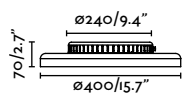

- 64096 Matt Black **198,10€**
- 64097 Matt White **209,00€**

Material	Body Steel
	Diff PMMA + Opal
Power	24W
Lumen Output	1900lm
Light Source	SMD LED 3000K
Class	I
CRI	>80
Voltage (V/Hz)	220V-240V/50-60Hz

Suspended
216