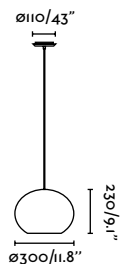

Haka 250
Faro Lab

65134-73 ●● Black + Rattan 101,40€

Haka 300
Faro Lab

65134-74 ●● Black + Rattan 121,80€

Haka 530
Faro Lab

65134-75 ●● Black + Rattan 293,70€

Material	Body Steel
	Shade Rattan
Light Source	1 E27 max. 15W
Bulb incl.	No
Recom. Bulb	17426
Class	I
Voltage (V/Hz)	100V-240V/50-60Hz
Cable	2 MT

Material	Body Steel
	Shade Rattan
Light Source	1 E27 max. 15W
Bulb incl.	No
Recom. Bulb	17426
Class	I
Voltage (V/Hz)	100V-240V/50-60Hz
Cable	2 MT

Material	Body Steel
	Shade Rattan
Light Source	1 E27 max. 15W
Bulb incl.	No
Recom. Bulb	17426
Class	I
Voltage (V/Hz)	100V-240V/50-60Hz
Cable	2 MT