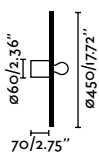

Confetti 450 H70

Nutcreatives

62173-51 Matt Black + White & Black 154,40€

Confetti 450 H140

Nutcreatives

62174-51 Matt Black + White & Black 157,60€

Material	Body Aluminium
	Shade Recycled PET
Light Source	1 E27 max. 15W
Bulb incl.	No
Recom. Bulb	17464
Class	II
Voltage (V/Hz)	100V-240V/50-60Hz

Material	Body Aluminium
	Shade Recycled PET
Light Source	1 E27 max. 15W
Bulb incl.	No
Recom. Bulb	17464
Class	II
Voltage (V/Hz)	100V-240V/50-60Hz