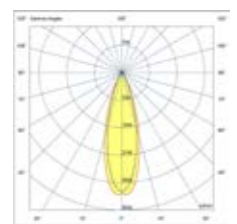

# Juliet

indoor

Surface

Juliet Ref. 41025N

Thanks to Estudio Além | Photo by Salva López