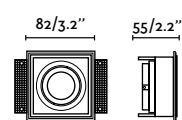

Hyde SQ Orientable

- 40120 Matt White 22,50€
- 40121 Matt Black 22,50€

Material	Body Steel
Light Source	1 GU10 max. 8W
Bulb incl.	No
Recom. Bulb	17316
Voltage (V/Hz)	100V-240V/50-60Hz
Socket incl.	No
Recom. Socket	43065
Cut out	83x83

Hyde SQ

- 40116 Matt White 18,30€
- 40117 Matt Black 18,30€

Material	Body Steel
Light Source	1 GU10 max. 8W
Bulb incl.	No
Recom. Bulb	17316
Voltage (V/Hz)	100V-240V/50-60Hz
Socket incl.	No
Recom. Socket	43065
Cut out	83x83

Hyde SQ Orientable Trimless

- 40112 Matt White 24,20€
- 40113 Matt Black 24,20€

Material	Body Steel
Light Source	1 GU10 max. 8W
Bulb incl.	No
Recom. Bulb	17316
Voltage (V/Hz)	100V-240V/50-60Hz
Socket incl.	No
Recom. Socket	43065
Cut out	102x93