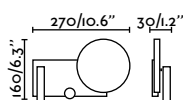

Klee Left
Isaac Piñeiro

NEW

- 20066   Textured Grey + Black **217,95€**
- 20059 NEW   Textured Black + Black **217,95€**

Material	Body Steel+Melamine Diff PMMA + Opal
Power	10W
Lumen Output	1021lm
Light Source	COB LED 2700K
Dimmable W	6w 690lm / 10w 1021lm
Reader	3W, 2700K, 85lm
Class	II
CRI	>=90
Voltage (V/Hz)	220V-240V/50-60Hz
Beam angle	45°

Klee right
Isaac Piñeiro

NEW

- 20065   Textured Grey + Black **217,95€**
- 20058 NEW   Textured Black + Black **217,95€**

Material	Body Steel+Melamine Diff PMMA + Opal
Power	10W
Lumen Output	1021lm
Light Source	COB LED 2700K
Dimmable W	6w 690lm / 10w 1021lm
Reader	3W, 2700K, 85lm
Class	II
CRI	>=90
Voltage (V/Hz)	220V-240V/50-60Hz
Beam angle	45°