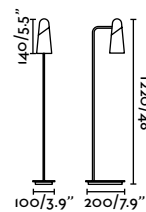

Lao table
Nahtrang

29047

● Matt Black 87,80€

Material	Body Aluminium+ABS
	Diff PMMA + Opal
Power	4W
Lumen Output	400lm
Light Source	SMD LED 3000K
Class	II
CRI	>80
Voltage (V/Hz)	100V-240V/50-60Hz
Cable	2 MT

Lao floor
Nahtrang

29049

● Matt Black 131,30€

Material	Body Aluminium+ABS
	Diff PMMA + Opal
Power	4W
Lumen Output	400lm
Light Source	SMD LED 3000K
Class	II
CRI	>80
Voltage (V/Hz)	100V-240V/50-60Hz
Cable	2 MT