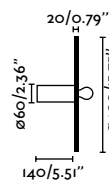

62174-78 ●● Matt Black + Rattan **86,20€**

Material	Body Aluminium
	Shade Rattan
Light Source	1 E27 max. 15W
Bulb incl.	No
Recom. Bulb	17071E
Class	II
Voltage (V/Hz)	100V-240V/50-60Hz

Suspended
224