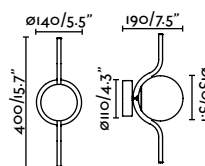

Moy
Nahtrng

IP44 incl.

- 40090 ● Satin Gold **95,40€**
- 40091 ● Chrome **95,40€**
- 40092 ● Bronze **95,40€**
- 40093 ● Matt Black **92,70€**

Material	Body Steel
	Diff Glass + Opal
Power	4W
Lumen Output	300lm
Light Source	SMD LED 3000K
Class	II
CRI	>80
Voltage (V/Hz)	100V-240V/50-60Hz

Joy
Nahtrng

incl.

- 64027 ● Matt Black **94,30€**
- 64028 ● Matt White **94,30€**

Material	Body Aluminium
	Diff Glass + Opal
Power	3W
Lumen Output	280lm
Light Source	SMD LED 3000K
Class	I
CRI	>80
Voltage (V/Hz)	100V-240V/50-60Hz

Levita
Nahtrng

incl.

- 29690 ● Shiny Gold **312,60€**
- 29695 ● Matt Black **273,50€**

Material	Body Steel
	Diff Glass + Opal
Power	7W
Lumen Output	570lm
Light Source	SMD LED 2700K
Class	I
CRI	>80
Voltage (V/Hz)	100V-240V/50-60Hz