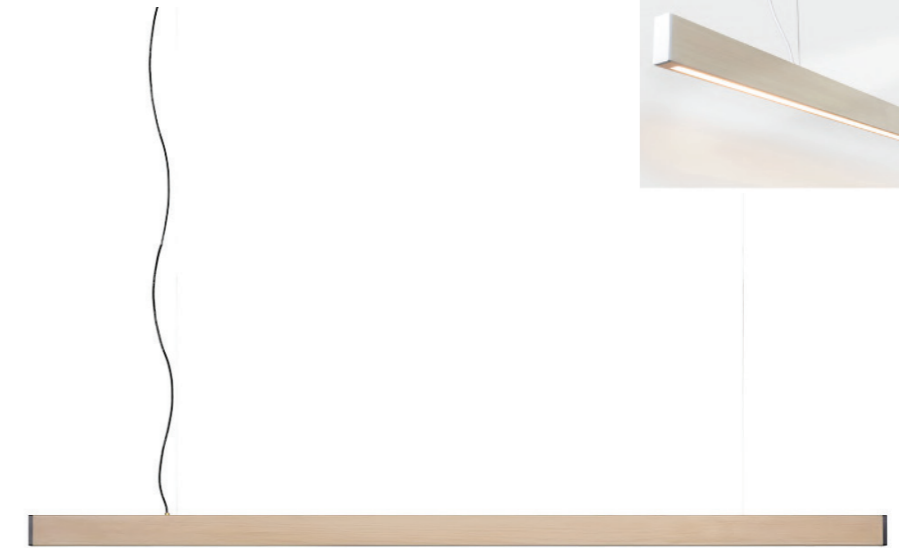

WE WFX1082

Material: Ash wood & Metal
Size: 35*40*1200Lmm/1500Lmm/1800Lmm
Wattage: LED 22W /28W/32W