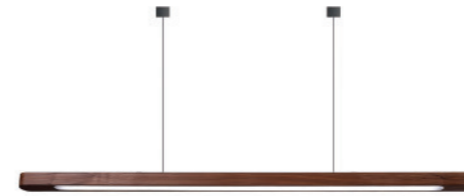

WE WFX1074

Material: Darkwalnut wood, oval shape
Size: W44* H40*L1200 / L1500/L1800 mm
Wattage: LED 22W / 28W / 32W