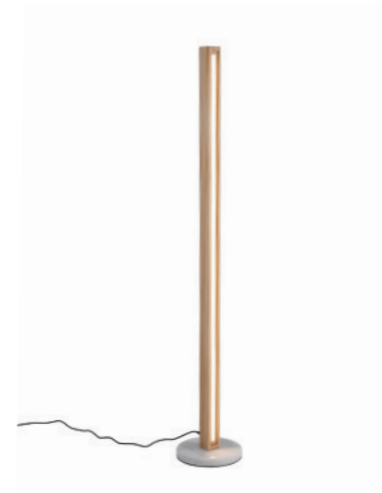

WE WFX1286

Material: Ash wood & Fabric shade  
Size: Table : D180mm \*680 Hmm  
Floor : D 250mm \* 1530 Hmm  
Wattage: E27 60W

WE WFX1287

WE WFX1290

WE WFX1288

WE WFX1291

WE WFX1289

WE WFX1292