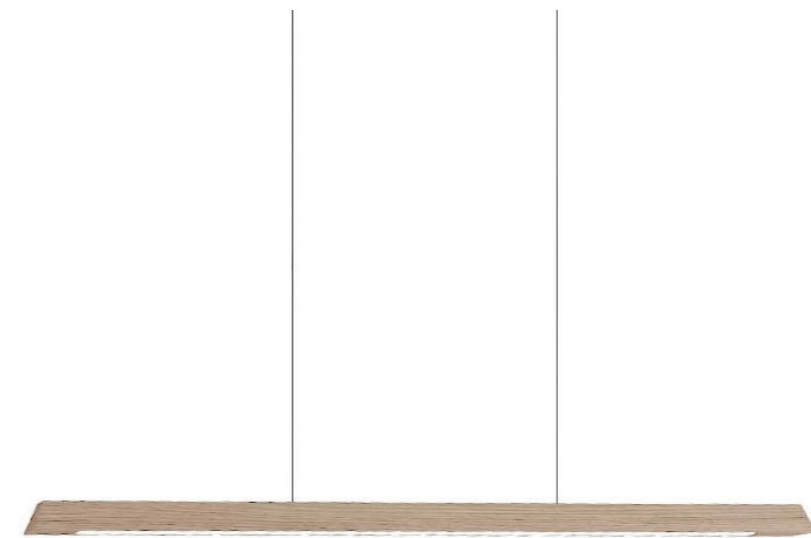

Size: 60 H\*1200Lmm/1500Lmm/1800Lmm

Wattage: LED 22W /28W/32W

**WE WFX1082**

**WE WFX1083**

Material: Ash wood & Metal  
Size: 35\*40\*1200Lmm/1500Lmm/1800Lmm  
Wattage: LED 22W /28W/32W

WE WFX1084

WE WFX1085