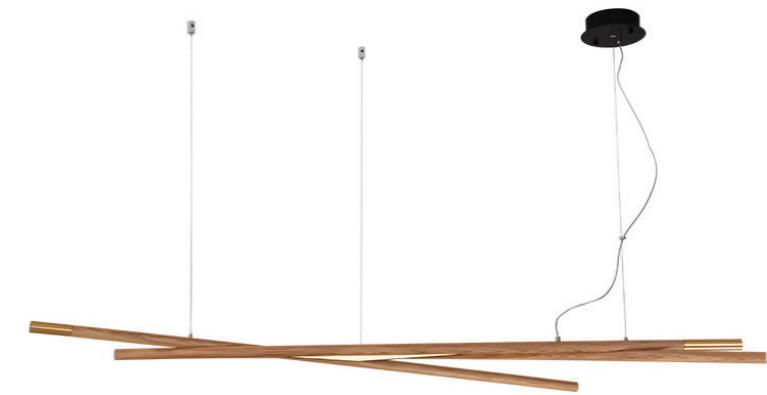

**WE WFX1087**

Material: Beech wood & white metal  
Size: W60\*H40\*L1200 / L1500/L1800 mm  
Wattage: LED 22W / 28W / 32W

**WE WFX1088**

**WE WFX1089**

Material: Ash wood / Darkwalnut wood  
Metal in black / white  
Size: D40\* L 1200 / 1500 / 1800 mm  
Wattage: LED 22W /28W/32W