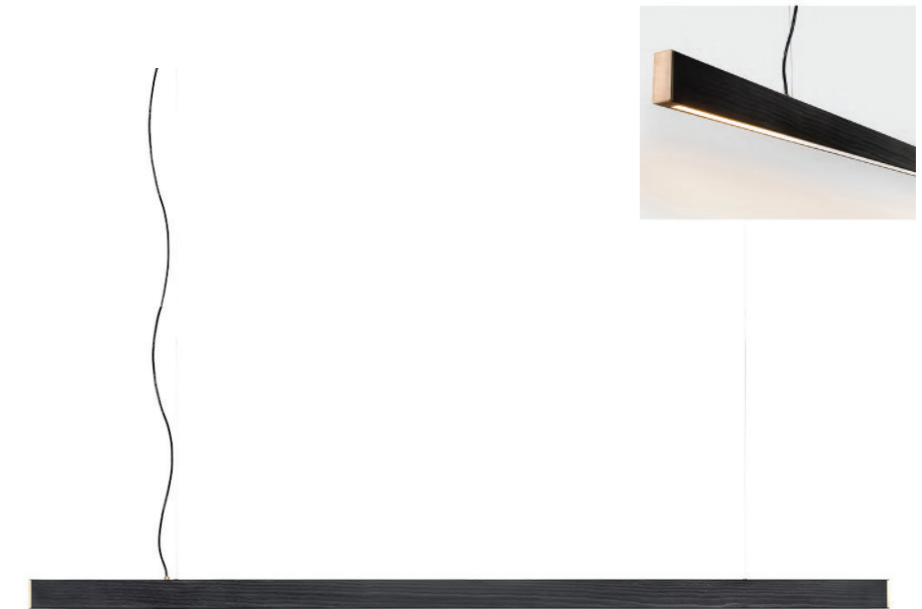

WE WFX1083

Material: Ash wood & Metal
Size: 35*40*1200Lmm/1500Lmm/1800Lmm
Wattage: LED 22W /28W/32W