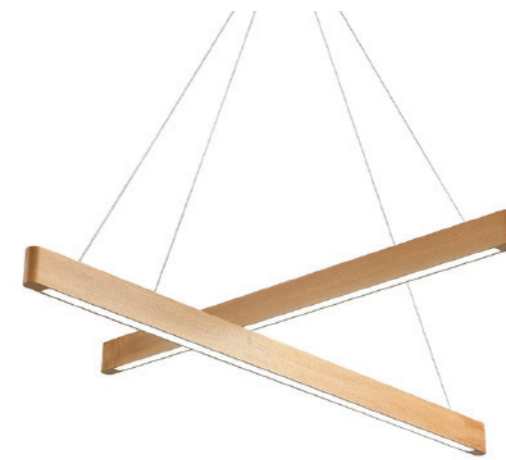

WE WFX1063

Material: Ash wood
Size: 30*60*1200 Lmm / 1500 Lmm / 1800 Lmm
Wattage: LED 22W / 28W/32W