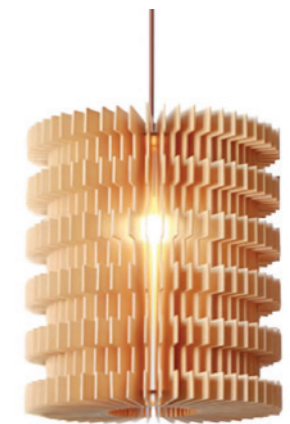

**WE WFX1203**

Material: Plywood  
Size: D 350\*210 Hmm  
D 420\*300 Hmm  
Wattage: E27 60W

**WE WFX1204**

Material: Plywood  
Size: D 350\*350 Hmm  
Wattage: E27 60W

**WE WFX1205**

Material: Plywood  
Size: D 350\*350 Hmm  
Wattage: E27 60W