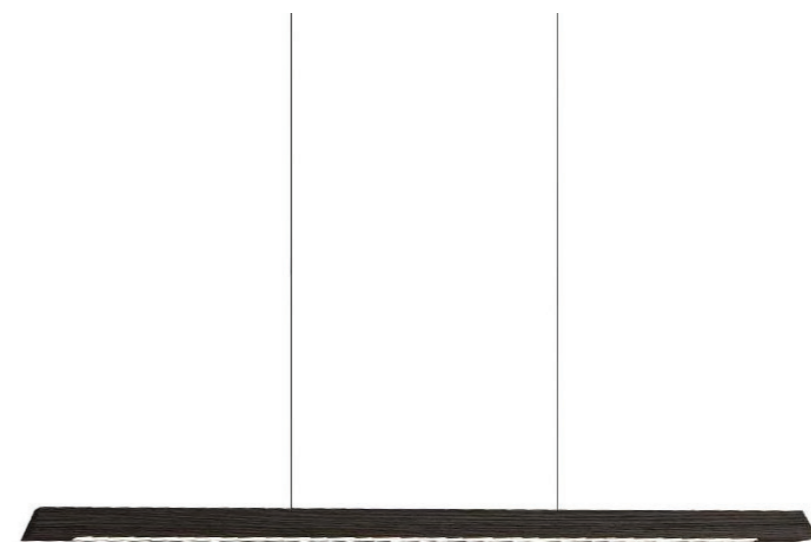

Size: 60 H\*1200Lmm/1500Lmm/1800Lmm

Wattage: LED 22W /28W/32W

**WE WFX1082**

**WE WFX1083**

Material: Ash wood & Metal  
Size: 35\*40\*1200Lmm/1500Lmm/1800Lmm  
Wattage: LED 22W /28W/32W

WE WFX1084

WE WFX1085