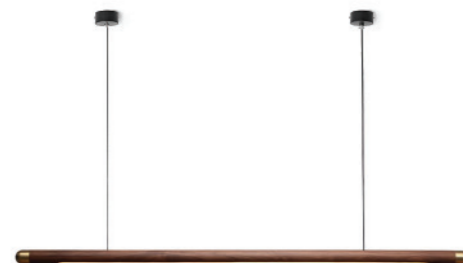

WE WFX1077

Material: Dark wood &Brass
Size: 40* L1200 / L1500/L1800 mm
Wattage: LED 22W / 28W / 32W