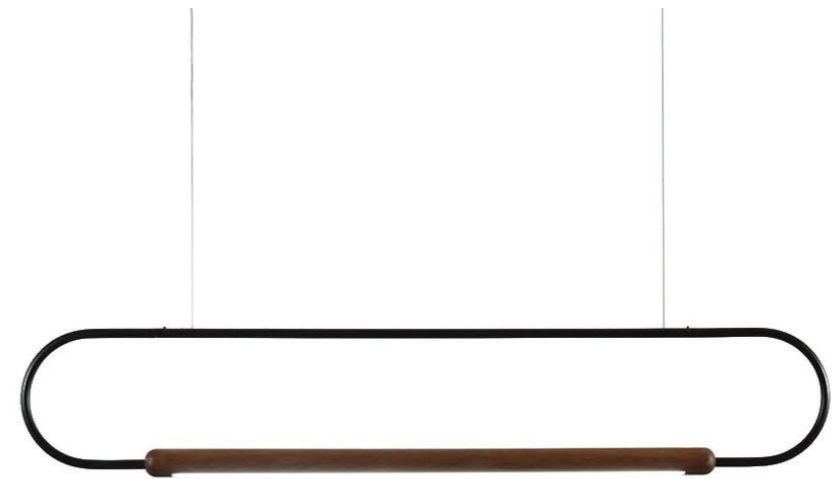

WE WFX1090

WE WFX1091

Material: Ash wood / Darkwalnut wood  
Metal in black / white  
Size: D40\* L 1200 / 1500 / 1800 mm  
Wattage: LED 22W /28W/32W

WE WFX1092

WE WFX1093

Material: Oak wood / Darkwalnut wood  
Metal in black / brass  
Size: S: W 600\* H 160 mm  
L: W 800\* H 160 mm  
Wattage: LED 22W / 28W/32W