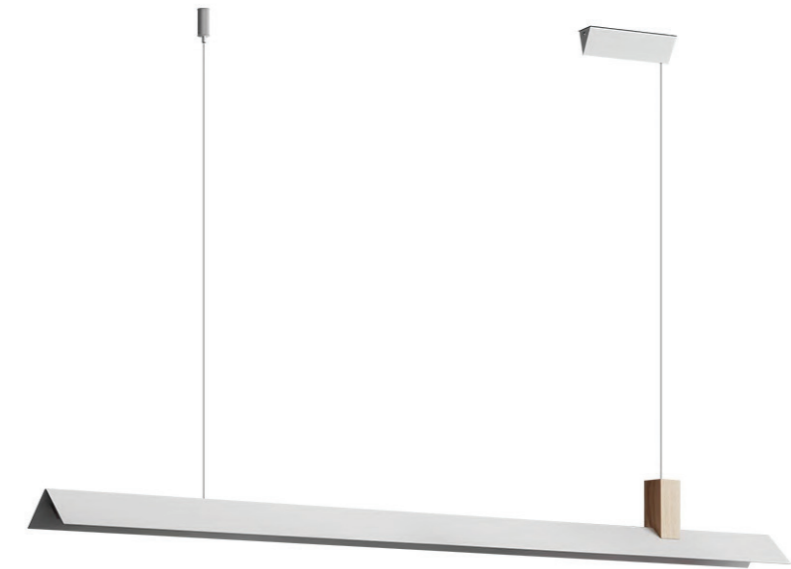

WE WFX1086

Material: Beech wood & white metal
Size: H110*L1300 / L1500/L1800 mm
Wattage: LED 22W / 28W / 32W