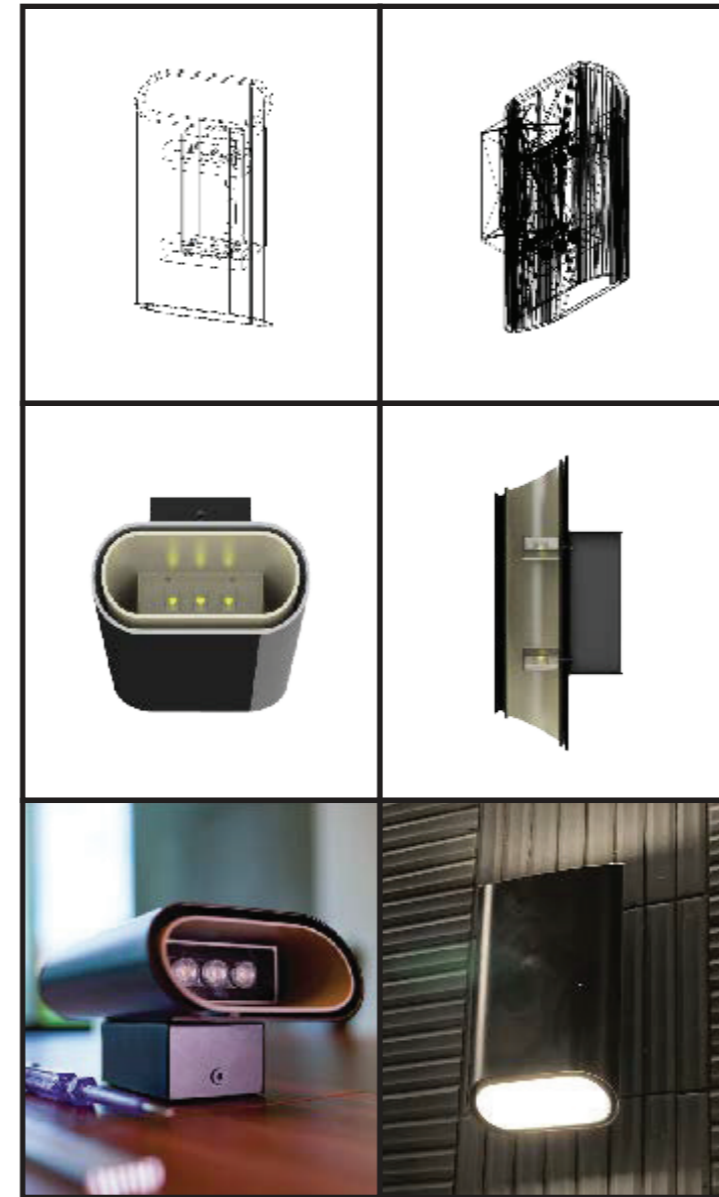

## CUSTOM-MADE

A stylish design goes beyond the visual appeal of a space. It's also about the comfort and quality experience a space offers to its users. No matter whether you are seeking to save energy, maximize comfort, or get a personalized scene that can be transformed at the flick of a switch, we tailor-make lighting control solutions for homes, stores, offices, or even outdoor spaces.