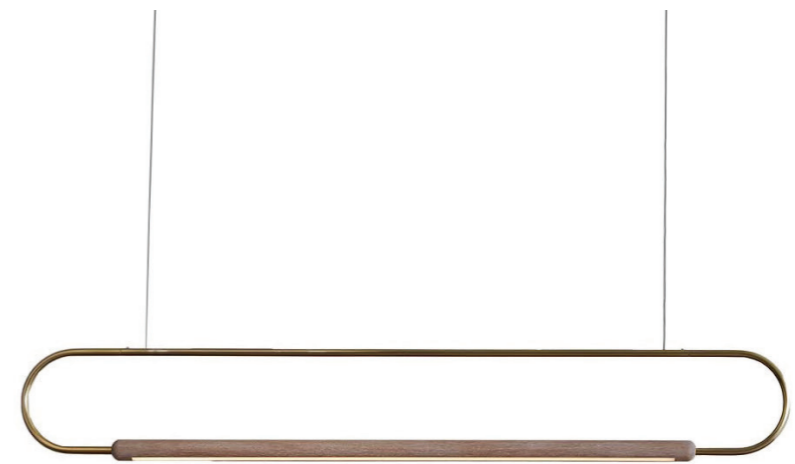

WE WFX1092

Material: Oak wood / Darkwalnut wood
Metal in black / brass
Size: S: W 600* H 160 mm
L: W 800* H 160 mm
Wattage: LED 22W / 28W/32W