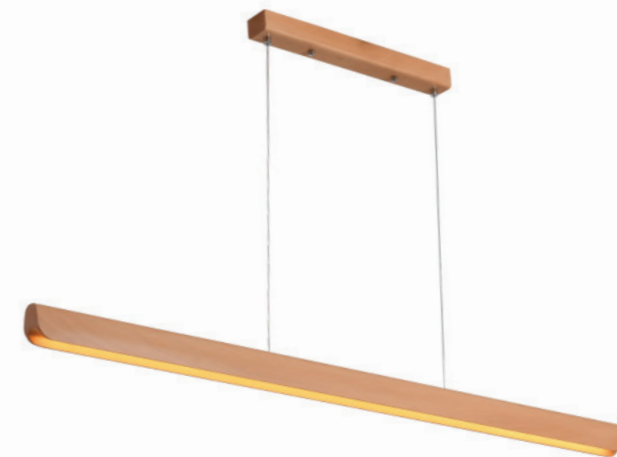

**Wooden Wall Lamp**  
Pag. 113- 128

**Wooden Table & Floor Lamp**  
Pag. 129-142

WE WFX1050

WE WFX1051

**Wooden Linear Pendant Lamp**

Material: Beech wood / Darkwalnut wood  
Size: 60H\*1300Lmm/1500Lmm/1800Lmm  
Wattage: LED 24W /28W/32W

WE WFX1052

WE WFX1053

**Wooden Linear Pendant Lamp**

Material: Beech wood / Darkwalnut wood  
Size: 65 H\*1200Lmm/1500Lmm/1800Lmm  
Wattage: LED 22W /28W/32W

WE WFX1054

WE WFX1055

**Wooden Linear Pendant Lamp**  
Material: Beech wood / Darkwalnut wood  
Size: 65 H\*1200Lmm/1500Lmm/1800Lmm  
Wattage: LED 22W /28W/32W