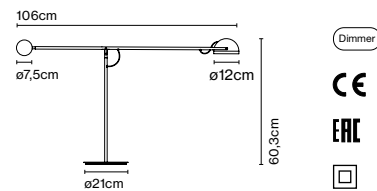

Materials	Dimmable: Yes
Structure: Steel	Integrated dimmer: Yes
Base: Steel	Dimming protocols: 3 positions dimmer
Counterweight: Steel	
Diffuser: Aluminium	

Product type: Table
 Light source: LED SMD 24Vdc 4,7W 2700K CRI90 491lm
 Luminaire: 85 - 264 VAC 5,94W 416lm
 Weight: Net 3,5 kg – Gross 6,1 kg
 Package: 114 x 24 x 17 cm – 3,1 kg Vol – 0,046 m³
 36 x 36 x 3 cm – 3 kg Vol – 0,004 m³
 LED included