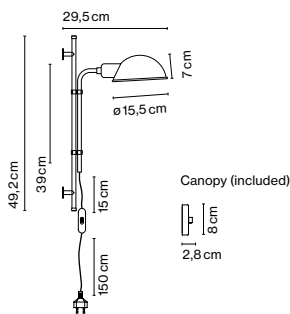

Materials

Stem: Iron
 Shade: Aluminium

Product type: Wall

Light source: E14 LED 5W

Weight: Net 0,8 kg – Gross 1,5 kg

Package: 46 x 34 x 11 cm – 1,5 kg Vol – 0,017 m³

Cable length: 2 m
 Wire installation: Plug-in
 Color cord: Black
 Canopy color: Same color as chosen shade
 Switch location: In-line