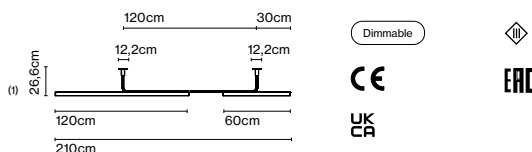

Ambrosia 210

Code	Finish	CCT
A704-003-15-22K	● Matt Gold	22K
A704-003-15-27K	● Matt Gold	27K
A704-003-15-30K	● Matt Gold	30K
A704-003-16-22K	● Black	22K
A704-003-16-27K	● Black	27K
A704-003-16-30K	● Black	30K

Materials
Structure: Aluminium
Diffuser: Methacrylate
Canopy: Aluminium / Steel

Dimmable: Yes
Integrated dimmer: No
Dimming protocols: It depends on the purchased power supply.

Product type: Pendant / Ceiling
Light source Ambrosia 22K: LED SMD 24Vdc 28,8W 2200K CRI90 3174lm
Luminaire Ambrosia 22K: (Power supply not included) 2802lm

Light source Ambrosia 27K: LED SMD 24Vdc 28,8W 2700K CRI90 3042lm
Luminaire Ambrosia 27K: (Power supply not included) 2812lm

Light source Ambrosia 30K: LED SMD 24Vdc 28,8W 3000K CRI90 3384lm
Luminaire Ambrosia 30K: (Power supply not included) 2865lm

Weight: Net 3,1 kg – Gross 3,6 kg
Package: 29 x 10 x 135 cm - 2 kg – VOL - 0,04 m³
8 x 8 x 68 cm - 0,6 kg – VOL - 0,004 m³
8 x 8 x 128 cm - 1 kg – VOL - 0,01 m³

Product notes: 24V remote power supply to be ordered separately.
LED included

(1) The height can be increased by means of the 40 or 60 cm poles (max. 3 units per each side). They can be combined.

Wire installation: Hardwired / Recessed