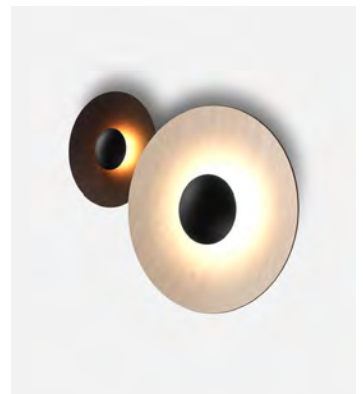

Accessory C2 42/60

Code	Finish
Structure	
A662-423	● Black
Shades 42	
A662-438	● Oak - White
A662-439	● Wenge - White
A662-440	● Oak - Oak
A662-441	● Wenge - Wenge
A662-442	● Brushed brass - Brushed brass
A662-443	● Black - White
A662-575-36-27K	● Mauve (RAL 010 70 10)
A662-575-37-27K	● Sand (RAL 050 85 10)
A662-575-38-27K	● Stone Grey (RAL 000 65 00)