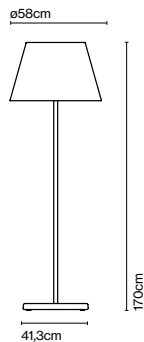

TXL 2019 170

Code	Finish
A605-062	● Beige
A605-063	● Grey *

Materials

Base: Concrete
Stem: Stainless steel
Diffuser: White acid etched glass
Shade: Textilene with the inner part always in white

Product type: Floor

Light source: 3x E14 LED 5W
Weight: Net 21,2 kg – Gross 23,2 kg
Package: 27 x 28 x 38 cm – 2 kg Vol – 0,02 m³
60 x 60 x 45 cm – 3,6 kg Vol – 0,16 m³
180 x 10 x 10 cm – 3,10 kg Vol – 0,018 m³
58 x 58 x 15 cm – 14,5 kg Vol – 0,05 m³

CE

ERC

IP65