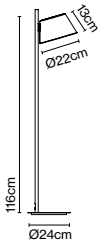

Tam Tam P

Code	Finish
A633-142 39	● Black semi-matt (RAL 9011)

Shades	
A633-130 39	● Black semi-matt (RAL 9011)
A633-130 35	● Off-white semi-matt (RAL 1013)
A633-130 37	● Sand semi-matt (RAL 7032)
A633-130 38	● Silver grey semi-matt (RAL 7001)
A633-130 42	● Olive yellow semi-matt (RAL 1020)
A633-130 46	● Orange semi-matt (RAL 2000)
A633-130 47	● Brown grey semi-matt (RAL 7013)

Materials
Shade: Aluminium
Diffuser: Opalescent methacrylate
Structure: Metal

Product type: Floor
Light source: E27 LED Standard 8W
Weight: Net 3 kg – Gross 5,4 kg
Package: 128 x 8 x 8 cm – 1,5 kg Vol – 0,008 m³
33 x 33 x 3 cm – 3 kg Vol – 0,003 m³
24 x 24 x 16 cm – 0,85 kg Vol – 0,009 m³