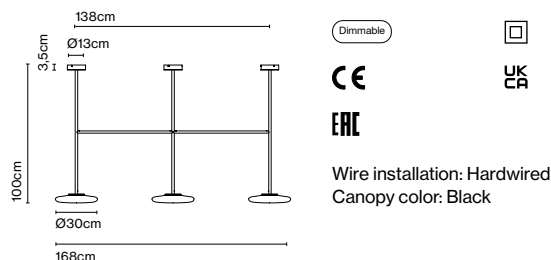

Ihana x3 100

Code	Finish	Dimming	CCT
A709-005-39-27K	● Opal	Triac	27K
A709-006-39-18/30K	● Opal	Triac	DTW 18K-30K

Materials	Dimmable: Yes
Structure: Steel	Integrated dimmer: No
Shade: Opal blown glass	Dimming protocols: Phase cut (Triac)
	Dim to warm from 1800K to 3000K. (Triac)
	DALI, Casambi

Product type: Pendant / Ceiling
Light source: LED SMD 700mA 24,6W 2700K CRI90 2739lm
Luminaire: 220 - 240 VAC TRIAC 29,67W 1491lm
Light source DTW: LED COB 350mA 18W 1800-3000K CRI90 1908lm
Luminaire DTW: 220 - 240 VAC TRIAC 22,8W
Weight: Net 6,8 kg – Gross 9,5 kg
Package: (3x) 21 x 42 x 42 cm – 3 kg Vol – 0,04 m³
24 x 14 x 114 cm – 3,7 kg Vol – 0,04 m³
24 x 14 x 114 cm – 2,8 kg Vol – 0,04 m³

LED included

Product notes: Casambi available upon request.
DALI upon request