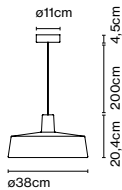

Soho 38 IP44 LED

Code	Finish
A631-220	● White
A631-221	● Stone grey
A631-222	● Black
A631-224	● Sky blue *

Materials
Shade: Rotary moulded polyethylene
Diffuser: Methacrylate opal

Dimmable: Yes
Integrated dimmer: No
Dimming protocols: Phase cut (Triac)
Casambi

Product type: Pendant
Light source: LED SMD 700mA 13,35W 2700K CRI80 1848lm
Luminaire: 220 - 240 VAC TRIAC 15,94W 1051lm
Weight: Net 2,7 kg – Gross 3,6 kg
Package: 44 x 45 x 25 cm – 3,6 kg Vol – 0,05 m³
LED included

Dimmable

CE

IP44

ERC

UK
CA