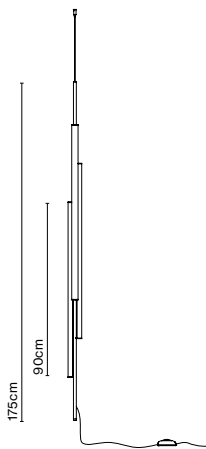

Ambrosia V 175 Plug-in NEW

Code	Finish	CCT
A704-145-15-22K	● Matt Gold	22K
A704-145-15-27K	● Matt Gold	27K
A704-145-15-30K	● Matt Gold	30K
A704-145-16-22K	● Black	22K
A704-145-16-27K	● Black	27K
A704-145-16-30K	● Black	30K

Materials: Aluminium
Structure: Aluminium
Diffuser: Methacrylate

Dimmable: Yes
Integrated dimmer: Yes
Dimmer type: Progressive from 0 to 100

Product type: Pendant

Light source Ambrosia 22K: LED SMD 24Vdc 43,2W 2200K CRI90 4761lm
Luminaire Ambrosia 22K: 100 - 240 50,5W VAC 4476lm

Light source Ambrosia 27K: LED SMD 24Vdc 43,2W 2700K CRI90 4788lm
Luminaire Ambrosia 27K: 100 - 240 50,5W VAC 4491lm

Light source Ambrosia 30K: LED SMD 24Vdc 43,2W 3000K CRI90 5016lm
Luminaire Ambrosia 30K: 100 - 240 50,5W VAC 4575lm

Weight: Net 1,6 kg – Gross 2,7 kg
Package: 13 x 13 x 184 cm - 2,7 kg – VOL - 0,03 m³
LED included