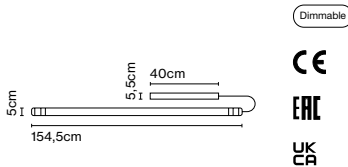

Neón de Luz NL - A 155

Code	Finish	Dimming	Class
A70-502	● Aluminium LED *	-	II
A70-513	● Aluminium LED *	DALI	II

Materials
Structure: Polycarbonate with reflectors
Brackets: Chromed zamac
Reactance box: Polycarbonate

Dimmable: Depends on the model
Integrated dimmer: No
Dimming protocols: DALI

Product type: Wall
Light source: LED SMD 450mA 51,25W 3000K CRI80 8715lm
Luminaire: 220 - 240 VAC 55,98W 4274lm
220 - 240 VAC DALI 55,8W 4274lm
Weight: Net 2,2 kg – Gross 3,5 kg
Package: 158 x 8 x 8 cm – 2,3 kg Vol – 0,010 m³
58 x 22 x 5 cm – 1,2 kg Vol – 0,006 m³
LED included

Wire installation: Hardwired
Color cord: Transparent
Canopy color: White