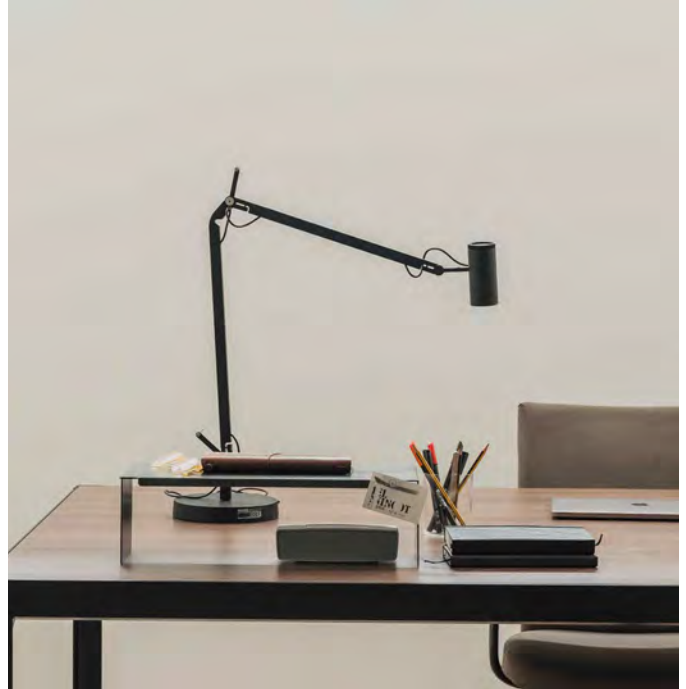

Polo, Joan Gaspar

The fluidity of its movements and its integrated LED technology makes the Polo a light source with a great precision and versatility.

The Polo comes with a diffuser made from injected aluminium and a rotary switch located in the upper part.