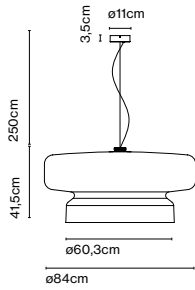

Materials
Shade: Rotomoulded polycarbonate

Product type: Pendant
Light source: E27 LED GLOBE (Ø120) 11W 2800K 1055lm
Weight: Net 12,7 kg – Gross 20 kg
Package: 93 x 93 x 53 cm – 20 kg Vol – 0,5 m³

Cable length: 2,5 m
Wire installation: Hardwired
Color cord: Black
Canopy color: Black