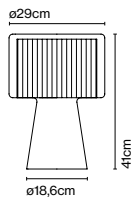

Mercer M

Code
A89-010
A89-071

Finish
● Natural cotton ribbon
● Pearl white

Materials
Shade: Textile
Structure: Blown glass
Diffuser: Opal disc

Integrated dimmer: Yes
Dimmer type: Progressive in-line dimmer

Product type: Table
Light source: E27 LED 9,5W DIM
Weight: Net 5 kg – Gross 6,28 kg
Package: 57 x 39 x 41 cm – 6,28 kg Vol – 0,09 m³

Dimmer

CE

ERC

Cable length: 1,5 m
Wire installation: Plug-in
Color cord: Black
Switch location: In-line