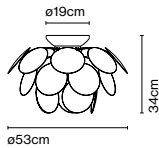

Discocó C53

Code
A620-010
A620-081

Finish
● White (RAL 9003)
● Black - Gold (RAL 9004 - Gold)

Materials
Discs: ABS
Semi-sphere: Chromed metal

Product type: Ceiling
Light source: E27 LED Globe (ø120) 14W
Weight: Net 2,2 kg – Gross 3,7 kg
Package: 86 x 27 x 22 cm - 3,7 kg – VOL - 0,05 m³

Wire installation: Hardwired