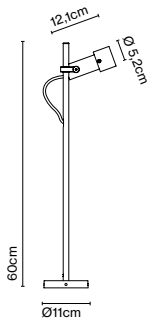

Palosanto B 5/60 NEW

Code	Finish	Output
A722-011-39-27K	● Black (RAL 9005)	2,8W
A722-016-39-27K	● Black (RAL 9005)	6,3W
A722-011-31-27K	● Rust Brown	2,8W
A722-016-31-27K	● Rust Brown	6,3W

Materials
Diffuser: Aluminium
Structure: Aluminium

Dimmable: Yes
Integrated dimmer: No
Dimming protocols: It depends on the purchased power supply.

Product type: Bollard
Light source: LED SMD 24Vdc 2,8W 2700K CRI90
LED SMD 24Vdc 6,3W 2700K CRI90
Luminaire: (Power supply not included) 200lm / 426lm
Lens with 27° aperture. Glare cell included in the packaging

Product notes: 24V remote power supply to be ordered separately.
Lenses with 14° and 37° aperture available upon request. Upcharge of 30€.
3000K available upon request. Upcharge of 15€.
The light focus moves 20 cm along the stem.
LED included

Dimmable

CE

IP65

ERC

UK
CA