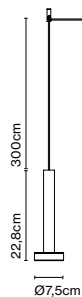

Milana 8 - 24V NEW

Code Finish
A699-136-35-27K ● Off-white (RAL 1013)
A699-136-39-27K ● Black (RAL 9005)

Materials Dimmable: Yes
Shade: Aluminium Integrated dimmer: No
Diffuser: Glass Dimming protocols: It depends on the
purchased power supply.
Phase cut (Triac)
DALI, Casambi

Product type: Pendant
Light source: LED SMD 24Vdc 7,2W 2700K CRI90 372lm
Luminaire: (Power supply not included)
Weight: Net 0,35 kg – Gross 0,71 kg
Package: 24 x 24 x 7 cm – 0,71 kg Vol – 0,004 m³
Product notes: Use with Cluster page 49. 1 pc. hook accessory included
LED included

Dimmable

CE

ERC

UK
CA