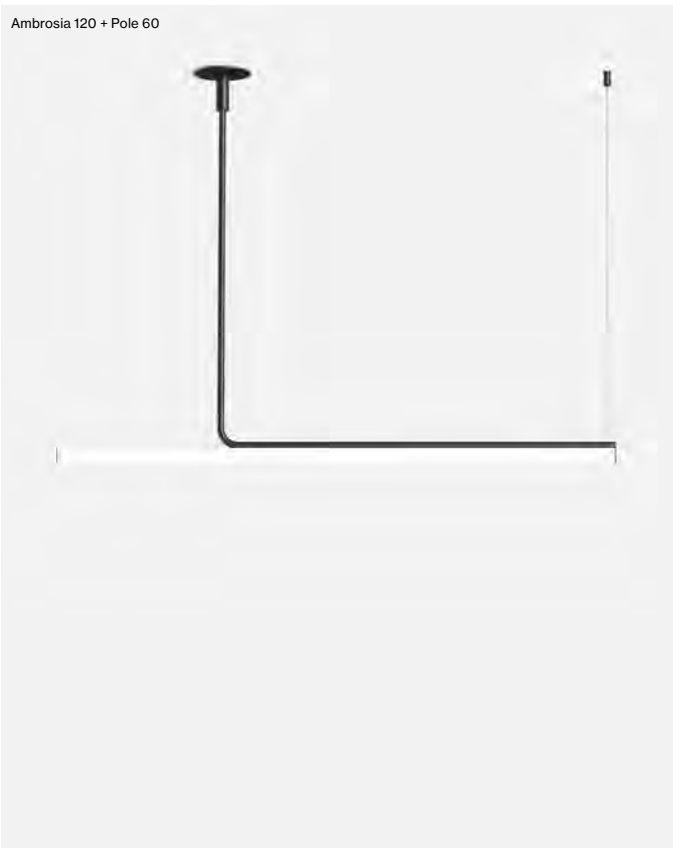

Ambrosia 120

Code	Finish	CCT
A704-001-15-22K	● Matt Gold	22K
A704-001-15-27K	● Matt Gold	27K
A704-001-15-30K	● Matt Gold	30K
A704-001-16-22K	● Black	22K
A704-001-16-27K	● Black	27K
A704-001-16-30K	● Black	30K

Materials: Aluminium
Structure: Aluminium
Diffuser: Methacrylate
Canopy: Aluminium / Steel

Dimmable: Yes
Integrated dimmer: No
Dimming protocols: It depends on the purchased power supply.

Product type: Pendant / Ceiling
Light source Ambrosia 22K: LED SMD 24Vdc 19,2W 2200K CRI90 2116lm
Luminaire Ambrosia 22K: (Power supply not included) 1885lm

Light source Ambrosia 27K: LED SMD 24Vdc 19,2W 2700K CRI90 2028lm
Luminaire Ambrosia 27K: (Power supply not included) 1891lm

Light source Ambrosia 30K: LED SMD 24Vdc 19,2W 3000K CRI90 2256lm
Luminaire Ambrosia 30K: (Power supply not included) 1927lm

Weight: Net 2,4 kg – Gross 3 kg
Package: 29 x 10 x 135 cm - 2 kg – VOL - 0,04 m³
8 x 8 x 128 cm - 1 kg – VOL - 0,01 m³

Product notes: 24V remote power supply to be ordered separately.
LED included

Dimmable

Ambrosia 120 + Pole 60