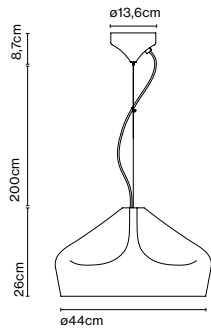

Pleat Box 47 LED

Code	Finish
A636-407-3535-27K	● White - White
A636-407-3549-27K	● White - Gold
A636-407-3835-27K	● Grey - White
A636-407-3849-27K	● Grey - Gold *
A636-407-4135-27K	● Terracotta - White
A636-407-4149-27K	● Terracotta - Gold *
A636-407-3935-27K	● Black - White *
A636-407-3949-27K	● Black - Gold
A636-407-4735-27K	● Brown - White *
A636-407-4749-27K	● Brown - Gold *
A636-407-4235-27K	● Ocher - White
A636-407-4535-27K	● Dark Green - White
A636-407-4549-27K	● Dark Green - Gold

Materials
Shade: Ceramic with the inner part in brilliant white enamel or gold
Canopy: Ceramic
Cord: Fabric

Dimmable: Yes
Integrated dimmer: No
Dimming protocols: Phase cut (Triac)

Product type: Pendant
Light source: LED SMD 700mA 16,28W 2700K CRI90 1873lm
Luminaire: 180 - 295 VAC TRIAC 19,71W 625lm
Weight: Net 4,6 kg – Gross 6 kg
Package: 57 x 57 x 36 cm – 6 kg Vol – 0,1 m³
LED included

Cable length: 2 m
Wire installation: Hardwired
Color cord: Black
Canopy color: Same color as chosen shade
Product notes: DALI available upon request