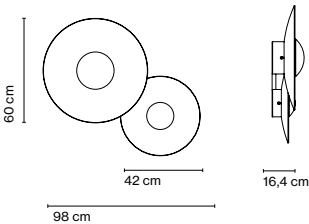

Accessory C2 42/60

Code	Finish
Structure	
A662-423	● Black
Shades 42	
A662-438	● Oak - White
A662-439	● Wenge - White
A662-440	● Oak - Oak
A662-441	● Wenge - Wenge
A662-442	● Brushed brass - Brushed brass
A662-443	● Black - White
A662-575-36-27K	● Mauve (RAL 010 70 10)
A662-575-37-27K	● Sand (RAL 050 85 10)
A662-575-38-27K	● Stone Grey (RAL 000 65 00)