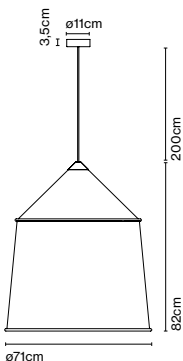

Jaima 71 IP65

Code	Finish
A683-021	● Blue *
A683-022	● Beige
A683-023	● Grey
A683-024	● Green *

Materials
Shade: Textilene, inner part in white

Dimmable: Yes
Integrated dimmer: No
Dimming protocols: Phase cut (Triac)

Product type: Pendant
Light source: LED COB 230VAC 15W 2700K CRI90 1022lm
Luminaire: 230VAC TRIAC 15W 530lm
Weight: Net 2,8 kg – Gross 7,5 kg
Package: 71 x 71 x 63 cm – 7,5 kg Vol – 0,3 m³
LED included

Dimmable

CE

IP65

UK

ERC

Cable length: 2 m
Wire installation: Hardwired
Color cord: Black
Canopy color: Black