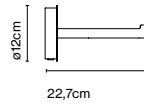

Hardwired wall bracket IP65

Code A654-006   Finish ● Graphite grey (RAL 7024)

Materials
Structure: Metal with stainless anti-oxidant cataphoresis treatment

Product type: Accessory
Weight: Net 0,5 kg – Gross 0,7 kg
Package: 14 x 14 x 28 cm - 0,7 kg – VOL - 0,005 m³

CE
EAC
UK
CA
IP65