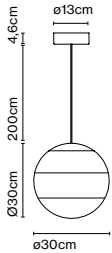

Dipping Light 30

Code	Finish
A691-280	White
A691-281	Blue
A691-282	Green
A691-283	Amber
A691-284	Pink

Materials
Diffuser: Brilliant white blown glass globe with layered paint
Cover: Polycarbonate
Canopy: Metal

Dimmable: Yes
Integrated dimmer: No
Dimming protocols: Phase cut (Triac)
Casambi
DALI

Product type: Pendant
Light source: LED SMD 700mA 8,2W 2700K CRI90 913lm
Luminaire: 220 - 240 VAC TRIAC 10,87W 379lm
Weight: Net 2,4 kg – Gross 3,6 kg
Package: 41 x 40 x 41 cm – 3,6 kg Vol – 0,07 m³
LED included

Dimmable

CE

ERC

UK
CA