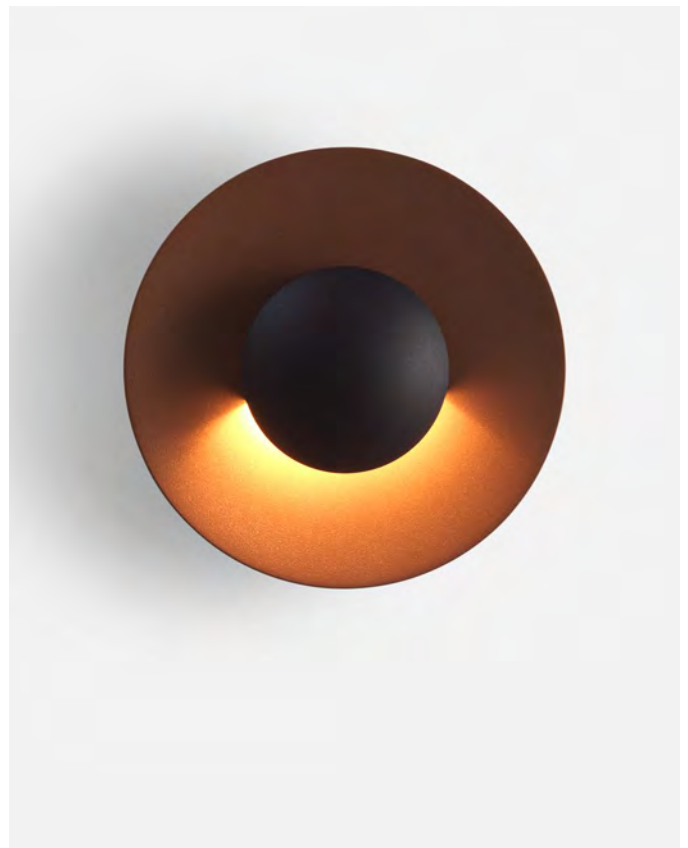

Ginger 15C IP65

Code
A662-549-31
A662-549-39

Finish
● Rust Brown
● Black - White (RAL 9005-9010)

Materials
Diffuser: Aluminium
Dissipater: Aluminium
Structure: Stainless steel

Dimmable: Yes
Integrated dimmer: No
Dimming protocols: It depends on the purchased power supply.
Phase cut (Triac)
DALI

Product type: Wall / Ceiling
Light source: LED SMD 24Vdc 5W 2700K CRI90 495lm
Luminaire: (Power supply not included) 67lm - Black-White
(Power supply not included) 27lm - Rust brown
Weight: Net 0,4 kg – Gross 0,5 kg
Package: 24 x 21 x 10 cm – 0,5 kg Vol – 0,01 m³
Product notes: 24V remote power supply to be ordered separately.
LED included

Dimmable

CE

ERC

UK
CA

IP65