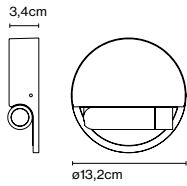

Ledtube R left

Code	Finish
A622-219-17-27K	● Aluminium
A622-219-18-27K	● Bronze
A622-219-35-27K	● Matt white (RAL 9010)
A622-219-39-27K	● Matt black (RAL 9005)

Materials
Structure: Injected aluminium
Frontal: Transparent polycarbonate

Dimmable: No

Product type: Wall
Light source: LED SMD 700mA 2,1W 2700K CRI90 226,5lm
Luminaire: 100 - 240 VAC 4,25W 131lm
Weight: Net 0,8 kg – Gross 0,9 kg
Package: 16 x 15 x 9 cm – 0,9 kg Vol – 0,002 m³
Product notes: Incorporated press button to switch on or off when opening or closing the wall lamp. Honeycomb grill to avoid glare. CRI90 available upon request.
LED included