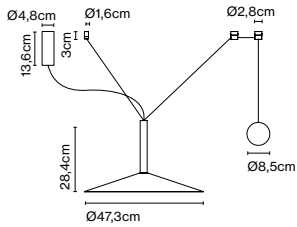

Milana 47 Counterweight

Code   Finish
A699-011-35-27K   ● Off-white (RAL 1013)
A699-011-39-27K   ● Black (RAL 9005)

Materials   Dimmable: Yes
Shade: Aluminium   Integrated dimmer: No
Diffuser: Polycarbonate   Dimming protocols: Phase cut (Triac)

Product type: Pendant
Light source: LED SMD 700mA 8,6W 2700K CRI90 372lm
Luminaire: 220 - 240 VAC TRIAC 8,72W 340lm
Weight: Net 2,3 kg – Gross 3,04 kg
Package: 24 x 24 x 7 cm – 0,86 kg Vol – 0,004 m³
          12 x 12 x 7 cm – 0,6 kg Vol – 0,001 m³
          52,5 x 52,5 x 10 cm – 1,6 kg Vol – 0,028 m³
Product notes: DALI upon request
LED included

Dimmable

CE

EAC

UK
CA