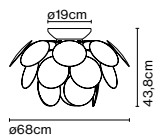

Discocó C68

Code
A620-123
A620-126

Finish
● White (RAL 9003)
● Black - Gold (RAL 9004 - Gold)

Materials
Discs: ABS
Semi-sphere: Chromed metal

Product type: Ceiling
Light source: 3x E27 LED Globe (ø120) 14W
Weight: Net 4,2 kg – Gross 7 kg
Package: 109 x 33 x 27 cm - 7 kg – VOL - 0,097 m³

Wire installation: Hardwired