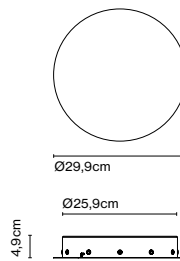

Cluster Ambrosia V 100W

Code	Finish	Dimming	Class
A666-234-39	● Black	Triac	II

Materials
Structure: Painted iron

Product type: Accessory
Luminaire: 220 - 240 VAC TRIAC 100W (max.)

Weight: Net 3,2 kg – Gross 3,8 kg
Package: 42 x 42 x 8 cm - 3,8 kg – VOL - 0,01 m³
Product notes: Canopy for 24V luminaires.

Wire installation: Hardwired
Canopy color: Black - Entry points: 3

Dimmable

ERC

CE

UK
CA