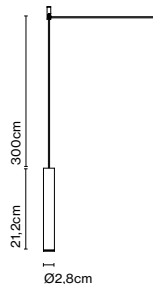

Milana - 24V NEW

Code Finish
A699-200-35-27K ● Off-white (RAL 1013)
A699-200-39-27K ● Black (RAL 9005)

Materials Dimmable: Yes
Shade: Aluminium Integrated dimmer: No
Diffuser: Glass Dimming protocols: It depends on the purchased power supply.
Phase cut (Triac)
DALI, Casambi

Product type: Pendant
Light source: LED SMD 24Vdc 7,2W 2700K CRI90 372lm
Luminaire: (Power supply not included)
Weight: Net 0,25 kg – Gross 0,61 kg
Package: 24 x 24 x 7 cm – 0,61 kg Vol – 0,004 m³
Product notes: Use with Cluster page 49. 1 pc. hook accessory included
LED included

Dimmable

CE

ERC

UK
CA

Cable length: 3 m
Wire installation: Hardwired
Color cord: Black