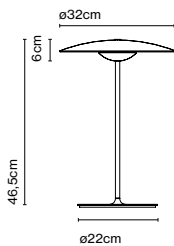

Materials
 Diffuser and base: Pressed wood
 Dissipater: Aluminium
 Stem: Aluminium

Integrated dimmer: Yes
 Dimmer type: Progressive from 0 to 100

Product type: Table
 Light source: LED SMD 700mA 8,2W 2700K CRI90 913lm
 Luminaire: 85 - 264 VAC 10,56W 350lm
 Weight: Net 2,6 kg – Gross 4,5 kg
 Package: 58 x 53 x 17 cm – 4,5 kg Vol – 0,05 m³
 LED included