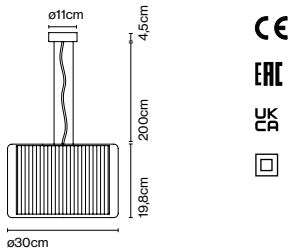

Mercer 30

Code
A89-029
A89-074

Finish
● Natural cotton ribbon
● Pearl white

Materials
Shade: Textile
Structure: Blown glass

Product type: Pendant
Light source: E27 LED Standard 8W
Weight: Net 2,8 kg – Gross 3,7 kg
Package: 39 x 34 x 40 cm – 3,7 kg Vol – 0,06 m³

Cable length: 2 m
Wire installation: Hardwired
Color cord: Black
Canopy color: White