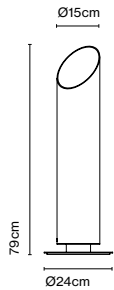

Elipse P79

Code
A707-002-47
A707-002-38

Finish
● Brown *(RAL 8019)
● Graphite Grey *(RAL 7024)

Materials
Body: Aluminium
Base: Aluminium

Dimmable: Yes
Integrated dimmer: No
Dimmer Casambi IP65 (optional)

Product type: Floor
Light source: LED COB 230VAC 15W 2700K CRI90 1022lm
Luminaire: 230 VAC TRIAC 15W 281lm
Weight: Net 4,2 kg – Gross 6,1 kg
Package: 27,5 x 26 x 21 cm – 2,3 kg Vol – 0,015 m³
Ø17,8 x 88 cm – 3,8 kg Vol – 0,03 m³
LED included

CE
EAC
⊕
IP65

Cable length: 2,5 m
Wire installation: Plug-in
Color cord: Black