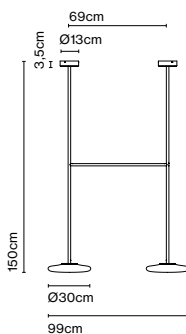

Ihana x2 150

Code	Finish	Dimming	CCT
A709-009-39-27K	● Opal	Triac	27K
A709-010-39-18/30K	● Opal	Triac	DTW 18K-30K

Materials	Dimmable: Yes
Structure: Steel	Integrated dimmer: No
Shade: Opal blown glass	Dimming protocols: Phase cut (Triac)
	Dim to warm from 1800K to 3000K. (Triac)
	DALI, Casambi

Product type: Pendant / Ceiling
Light source: LED SMD 700mA 16,4W 2700K CRI90 1826lm
Luminaire: 220 - 240 VAC TRIAC 19,78W 994lm
Light source DTW: LED COB 350mA 12W 1800-3000K CRI90 1272lm
Luminaire DTW: 220 - 240 VAC TRIAC 15,2W
Weight: Net 5,1 kg – Gross 8,2 kg
Package: (2x) 21 x 42 x 42 cm – 3 kg Vol – 0,04 m³
18 x 18 x 167 cm – 5,2 kg Vol – 0,05 m³
LED included

Dimmable

UK
CA

ERC

Wire installation: Hardwired
Canopy color: Black

Product notes: Casambi available upon request.
DALI upon request