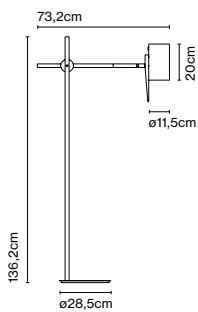

Scantling P73

Code
A626-001
A626-018

Finish
● White (RAL 9001)
● Black (RAL 9005)

Materials
Stem: Iron
Base: Iron
Arm: Oak
Shade: Aluminium

Product type: Floor
Light source: E27 LED Reflector 8W
Weight: Net 7,5 kg – Gross 10,7 kg
Package: 139 x 46 x 17 cm – 10,7 kg Vol – 0,11 m³

Cable length: 2 m
Wire installation: Plug-in
Color cord: Black fabric electrical cord
Switch location: Shade