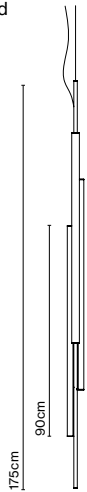

Ambrosia V 175 NEW

Code	Finish	CCT
A704-144-15-22K	● Matt Gold	22K
A704-144-15-27K	● Matt Gold	27K
A704-144-15-30K	● Matt Gold	30K
A704-144-16-22K	● Black	22K
A704-144-16-27K	● Black	27K
A704-144-16-30K	● Black	30K

Materials
Structure: Aluminium
Diffuser: Methacrylate

Dimmable: Yes
Integrated dimmer: No
Dimming protocols: It depends on the purchased power supply.

Product type: Pendant

Light source Ambrosia 22K: LED SMD 24Vdc 43,2W 2200K CRI90 4761lm
Luminaire Ambrosia 22K: (Power supply not included) 4476lm

Light source Ambrosia 27K: LED SMD 24Vdc 43,2W 2700K CRI90 4788lm
Luminaire Ambrosia 27K: (Power supply not included) 4491lm

Light source Ambrosia 30K: LED SMD 24Vdc 43,2W 3000K CRI90 5016lm
Luminaire Ambrosia 30K: (Power supply not included) 4575lm

Weight: Net 1,4 kg – Gross 2,5 kg
Package: 13 x 13 x 184 cm - 2,5 kg – VOL - 0,03 m³

Product notes: 24V remote power supply to be ordered separately.
LED included