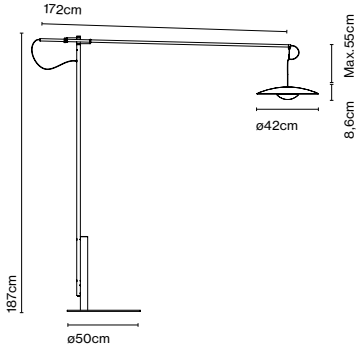

Ginger XL 42

Code	Finish
A662-070	● Oak - White
A662-071	● Wenge - White

Materials
Diffuser: Pressed wood
Dissipater: Aluminium
Stem: Metal
Arm: Carbon fiber

Integrated dimmer: Yes
Dimmer type: Foot-operated progressive in-line dimmer

Product type: Floor
Light source: LED SMD 700mA 16,28W 2700K CRI90 1873lm
Luminaire: 85 - 264 VAC 17W 698lm
Weight: Net 23,8 kg – Gross 27,8 kg
Package: 57 x 53 x 17 cm – 2,8 kg Vol – 0,051 m³
191 x 20 x 11 cm – 10 kg Vol – 0,04 m³
63 x 63 x 4 cm – 15 kg Vol – 0,02 m³

LED included

Dimmer