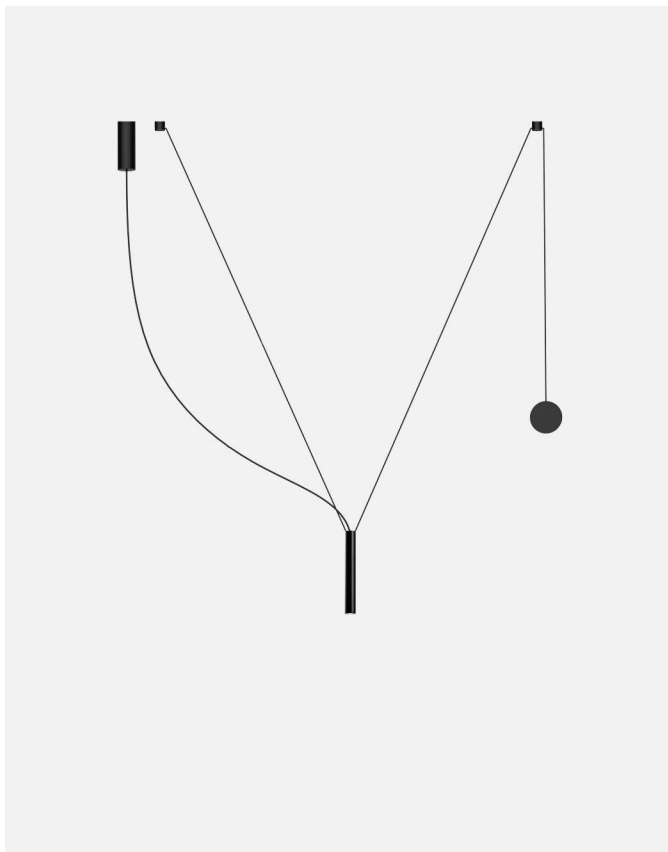

Milana Counterweight

Code Finish
A699-007-35-27K ● Off-white (RAL 1013)
A699-007-39-27K ● Black (RAL 9005)

Materials Dimmable: Yes
Shade: Aluminium Integrated dimmer: No
Diffuser: Polycarbonate Dimming protocols: Phase cut (Triac)

Product type: Pendant
Light source: LED SMD 700mA 8,6W 2700K CRI90 372lm
Luminaire: 220 - 240 VAC TRIAC 8,72W 340lm
Weight: Net 1 kg – Gross 1,46 kg
Package: 24 x 24 x 7 cm – 0,86 kg Vol – 0,004 m³
12 x 12 x 7 cm – 0,6 kg Vol – 0,001 m³
Product notes: DALI upon request
LED included

Cable length: 3 m
Wire installation: Hardwired
Color cord: Black
Canopy color: Black

Milana 32 Counterweight

Code Finish
A699-009-35-27K ● Off-white (RAL 1013)
A699-009-39-27K ● Black (RAL 9005)

Materials Dimmable: Yes
Shade: Aluminium Integrated dimmer: No
Diffuser: Polycarbonate Dimming protocols: Phase cut (Triac)

Product type: Pendant
Light source: LED SMD 700mA 8,6W 2700K CRI90 372lm
Luminaire: 220 - 240 VAC TRIAC 8,72W 340lm
Weight: Net 1,6 kg – Gross 2,28 kg
Package: 24 x 24 x 7 cm – 0,86 kg Vol – 0,004 m³
12 x 12 x 7 cm – 0,6 kg Vol – 0,001 m³
36,5 x 36,5 x 7,5 cm – 0,82 kg Vol – 0,009 m³
Product notes: DALI upon request
LED included

Cable length: 3 m
Wire installation: Hardwired
Color cord: Black
Canopy color: Black