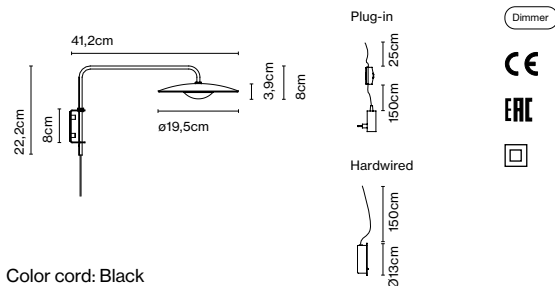

Ginger 20 A

Code Finish Dimmer

Plug-in
A662-142 ● Oak - White Yes
A662-143 ● Wenge - White Yes

Hardwired
A662-144 ● Oak - White -
A662-145 ● Wenge - White -

Materials Integrated dimmer: Yes (Plug-in version)
Diffuser: Pressed wood Dimmer type: Progressive in-line dimmer
Dissipater: Aluminium from 0 to 100.
Structure: Metal

Product type: Wall
Light source: LED SMD 350mA 4,05W 2700K CRI90 463lm
Luminaire: 85 - 264 VAC 5,7W 161lm
Weight: Net 0,6 kg – Gross 1,5 kg
Package: 46 x 28 x 24 cm – 1,5 kg Vol – 0,03 m3
Product notes: Plug in: Progressive dimmer from 0 to 100.
Hardwired: Canopy with switch on/off.

LED included

Color cord: Black
Wire installation: Plug-in / Hardwired