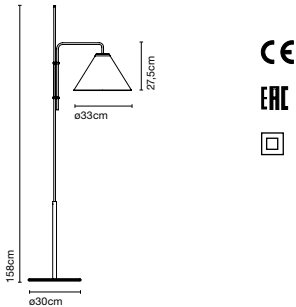

Funiculí Fabric

Code	Finish
A641-401	● Black - White
A641-402	● Black - Sand

Materials

Base: Iron wapped with black rubber
Stem: Iron
Shade: White or sand polyester shade, made of a PVC-PET laminated film

Product type: Floor

Light source: E27 LED Standard 8W

Weight: Net 5,2 kg – Gross 7,5 kg

Package: 52 x 42 x 13 cm – 6,3 kg Vol – 0,03 m³
35 x 35 x 23 cm – 0,6 kg Vol – 0,03 m³
120 x 4 x 4 cm – 0,6 kg Vol – 0,002 m³

Cable length: 2 m
Wire installation: Plug-in
Color cord: Black
Switch location: In-line