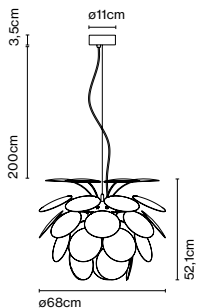

Discocó 68

Code	Finish
A620-110	● White (RAL 9003)
A620-120	● Matte Grey (RAL 7037)
A620-119	● Matte Beige (RAL 1001)
A620-121	● Black - Gold (RAL 9004 - Gold)
A620-148	● White (Susp. Wire 5m)
A620-161	● American oak-Black chrome

Materials
Discs: ABS
Sphere: Chromed metal
Canopy: Metal

Product type: Pendant
Light source: 3x E27 LED Globe (ø120) 14W
Weight: Net 4,6 kg – Gross 7,5 kg
Package: 125 x 33 x 28 cm - 7,5 kg – VOL - 0,115 m³
Product notes: For the wood version, the discs are made of pressed American oak of 4 mm. Black chrome sphere.