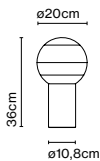

Dipping Light S

Code	Finish
A691-066	White - Brushed Brass
A691-067	White - Graphite
A691-068	Blue - Brushed Brass
A691-069	Blue - Graphite
A691-070	Green - Brushed Brass
A691-071	Green - Graphite
A691-072	Amber - Brushed Brass
A691-073	Amber - Graphite
A691-074	Pink - Brushed Brass
A691-075	Pink - Graphite

Materials
Body: Metal
Diffuser: Brilliant white blown glass globe with layered paint

Dimmable: Yes
Integrated dimmer: Yes
Dimming protocols: Progressive dimmer from 0 to 100

Product type: Table
Light source: LED SMD 700mA 8,6W 2700K CRI90 765lm
Luminaire: 85 - 264 VAC 11,56W
Weight: Net 1,4 kg – Gross 2,5 kg
Package: 17 x 35 x 17 cm – 1,4 kg Vol – 0,009 m³
25 x 25 x 31 cm – 1,1 kg Vol – 0,02 m³
LED included

Cable length: 2 m
Wire installation: Plug-in
Color cord: Black
Switch location: In-line