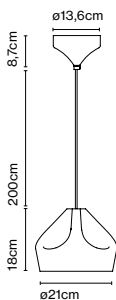

Materials
 Shade: Ceramic with the inner part in brilliant white enamel or gold
 Canopy: Ceramic
 Cord: Fabric

Product type: Pendant
 Light source: E14 LED 5W
 Weight: Net 1,9 kg – Gross 2,5 kg
 Package: 36 x 36 x 30 cm – 2,5 kg Vol – 0,04 m³