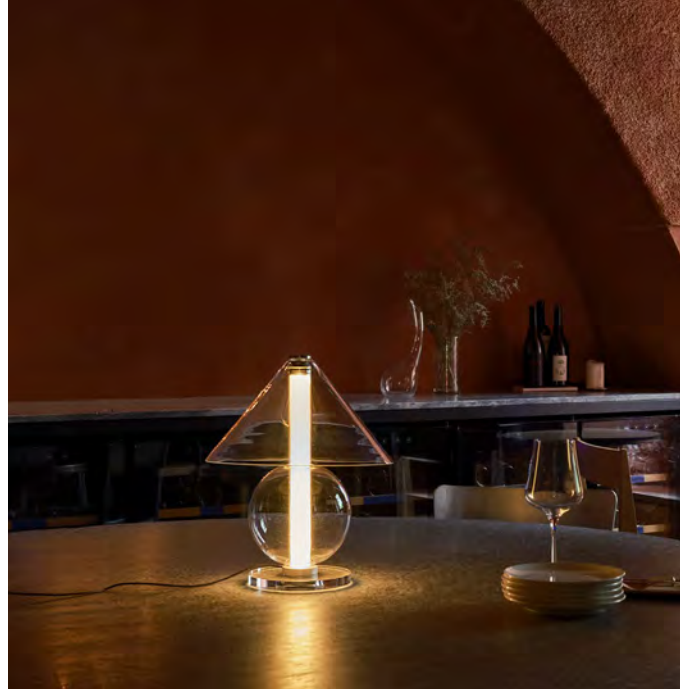

glass design, with more streamlined shapes. The Fragile lamp is a mix of geometric shapes. A cone and a sphere are arranged to hold a cylinder that emits ambient light from below.

Fragile NEW

Code A724-100-50-22K
A724-100-46-22K