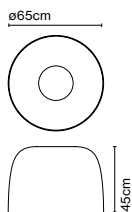

Djembé C 65.45

Code	Finish	Dimming	Class
A681-120	White (RAL 1013)	Triac	II
A681-121	Grey (RAL 7022)	Triac	II
A681-122	Red (RAL 3011)	Triac	II
A681-123	Sky Blue (PANTONE 7542C)	Triac	II
A681-220	White (RAL 1013)	DALI	I
A681-221	Grey (RAL 7022)	DALI	I
A681-222	Red (RAL 3011)	DALI	I
A681-223	Sky Blue (PANTONE 7542C)	DALI	I

Materials
Shade: Bi-injected rotary moulded polyethylene (stone texture on the outer part and smooth satin white on the inner part of the fixture)
Diffuser: Aluminium

Dimmable: Yes
Integrated dimmer: No
Dimming protocols: Phase cut (Triac)
DALI
Casambi

Product type: Ceiling
Light source: LED SMD 700mA 22,4W 2700K CRI90 2933lm
Luminaire: 180 - 295 VAC TRIAC 26,09W 1770lm
220 - 240 VAC DALI 26,37W 1770lm
Weight: Net 7,5 kg – Gross 10 kg
Package: 65 x 65 x 49 cm – 10 kg Vol – 0,2 m³
LED included