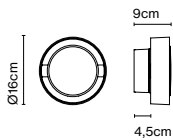

Plaff-on! 16 IP65

Code   Finish
A628-050   ● Black
A628-050-31-27K   ● Rust Brown

Materials   Dimmable: Yes
Structure: Aluminium   Integrated dimmer: No
Shade: Opal blown glass   Dimming protocols: Phase cut (Triac)

Product type: Wall / Ceiling
Light source: LED COB 230 VAC 8W 2700K CRI90 571lm
Luminaire: 230 VAC TRIAC 8,47W 225lm
Weight: Net 0,8 kg – Gross 1,2 kg
Package: 22 x 22 x 17 cm – 1,2 kg Vol – 0,008 m³
LED included

Dimmable

CE

IP65

ERC

UK
CA

Wire installation: Hardwired