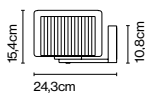

Mercer A

Code   Finish
A89-050   ● Natural cotton ribbon
A89-076   ● Pearl white

Materials
Shade: Textile
Structure: Blown glass
Wall bracket: Chromed iron

Product type: Wall
Light source: E14 LED 5W
Weight: Net 1,35 kg – Gross 2 kg
Package: 33 x 33 x 28 cm – 2 kg Vol – 0,03 m³

CE

ERC

UK
CB

Wire installation: Hardwired