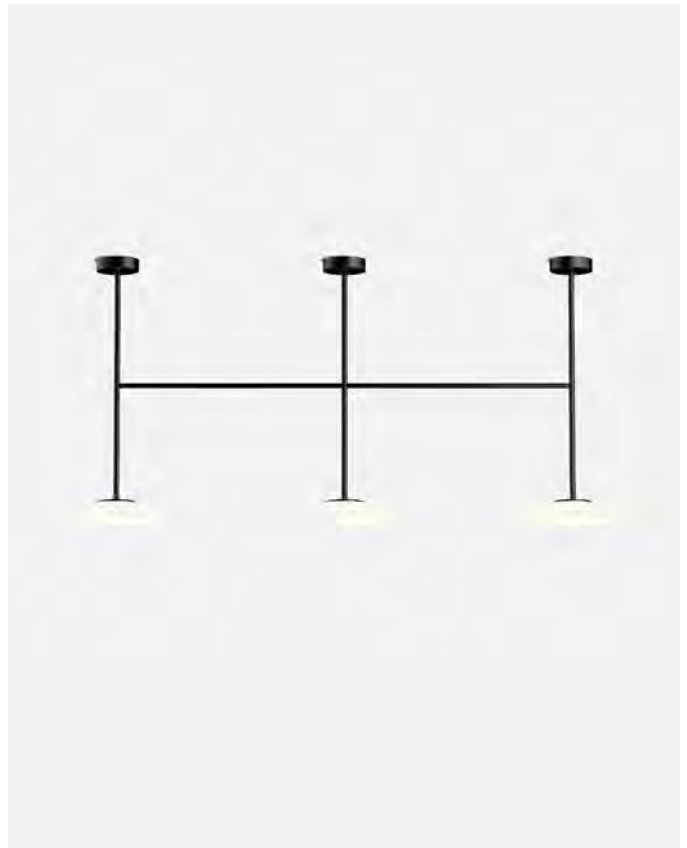

Product notes: Casambi available upon request.
DALI upon request