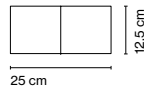

Base Atlas 2

Code A34-026   Finish
○ White *

Materials
Structure: White Polyamide

Product type: Accessory
Weight: Net 0,45 kg – Gross 0,66 kg
Package: 50 x 17 x 7 cm - 0,66 kg – VOL - 0,006 m³

Canopy color: White

CE

ERC

UK
CA