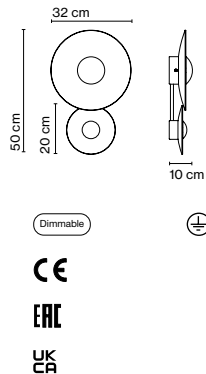

Canopy color: Black
Wire installation: Hardwired