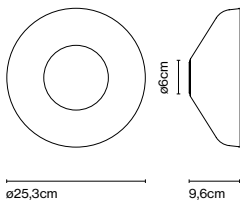

Aura Plus 24V NEW

Code	Finish
A676-035-50-27K	○ Translucent
A676-035-51-27K	● Opal
A676-035-53-27K	● Transparent smoked
A676-035-55-27K	● Copper

Materials	Dimmable: Yes
Shade: Blown glass	Integrated dimmer: No
Structure: Polycarbonate	Dimming protocols: It depends on the purchased power supply.
Dissipater: Aluminium	

Product type: Wall / Ceiling
Light source: LED SMD 24Vdc 10W 2700K CRI90 1038lm
Luminaire: (Power supply not included) 473lm

Weight: Net 0,89 kg – Gross 1,4 kg
Package: 33 x 22 x 21 cm - 1,4 kg – VOL - 0,015 m³
Product notes: Structure in black, except for the opal version, with structure in white.
LED included

Dimmable

CE

ERC

UK
CA

Wire installation: Hardwired

Disk Accessory

Code	Finish
A676-036-39	● Black
A676-036-35	○ White

Materials
Structure: Metal

Product type: Accessory
Product notes: Accessory used to hide the driver behind the canopy.