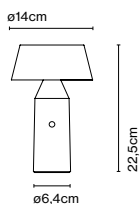

Materials	Dimmable: Yes
Shade: Color polycarbonate	Integrated dimmer: Yes
Body: Color polycarbonate	Dimmer Type: 3 positions dimmer
Diffuser: Opal polycarbonate	

Product type: Table / Portable
 Light source: LED SMD 1A 3,5W 2700K CRI90 398lm
 Luminaire: in 5 Vdc 1,5A 241lm
 Weight: Net 0,46 kg – Gross 1,2 kg
 Package: Ø16 x 30 cm – 1,2 kg Vol – 0,006 m³ (1U)
 51 x 30 x 34 cm – 6,8 kg Vol – 0,05 m³ (6U)
 Product notes: Multiple order of 6 units
 Charging cable included (USB to USB-C). Power adapter not included.
 LED included