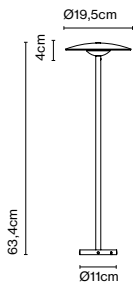

Ginger B 20/63

Code
A662-543-31
A662-543-39

Finish
● Rust Brown - White
● Black - White (RAL 9005-9010)

Materials
Diffuser: Aluminium
Structure: Aluminium

Dimmable: Yes
Integrated dimmer: No
Dimming protocols: It depends on the purchased power supply.

Product type: Bollard
Light source: LED SMD 24Vdc 5W 2700K CRI90 495lm
Luminaire: (Power supply not included) 161lm
Weight: Net 0,9 kg – Gross 1,4 kg
Package: 25 x 23 x 12 cm – 0,7 kg Vol – 0,007 m³
15 x 13 x 66,5 cm – 0,7 kg Vol – 0,01 m³
Product notes: 24V remote power supply to be ordered separately.
LED included

Dimmable

CE

ERC

UK
CA

IP65

Power supplies on page 136

Cable length: 2,4 m