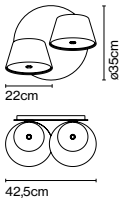

Tam Tam A2

Code	Finish
Base	
A633-141 35	● Off-white semi-matt (RAL 1013)
Shade	
A633-130 39	● Black semi-matt (RAL 9011)
A633-130 35	● Off-white semi-matt (RAL 1013)
A633-130 37	● Sand semi-matt (RAL 7032)
A633-130 38	● Silver grey semi-matt (RAL 7001)
A633-130 42	● Olive yellow semi-matt (RAL 1020)
A633-130 46	● Orange semi-matt (RAL 2000)
A633-130 47	● Brown grey semi-matt (RAL 7013)

Materials
Shade: Aluminium
Diffuser: Opalescent methacrylate
Plate: Metal

Product type: Wall
Light source: 2x E27 LED Standard 8W
Weight: Net 1,5 kg – Gross 2,7 kg
Package: 45 x 45 x 13 cm – 1,3 kg Vol – 0,03 m³
(2x) 24 x 24 x 16 cm – 0,7 kg Vol – 0,009 m³

Wire installation: Hardwired