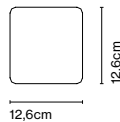

Signage Lid

Code   Finish
-      1 - 3 units
-      4 - 10 units
-      11 - 25 units
-      26 or more units

Product type: Accessory
Available upon request, Lab 2 only.