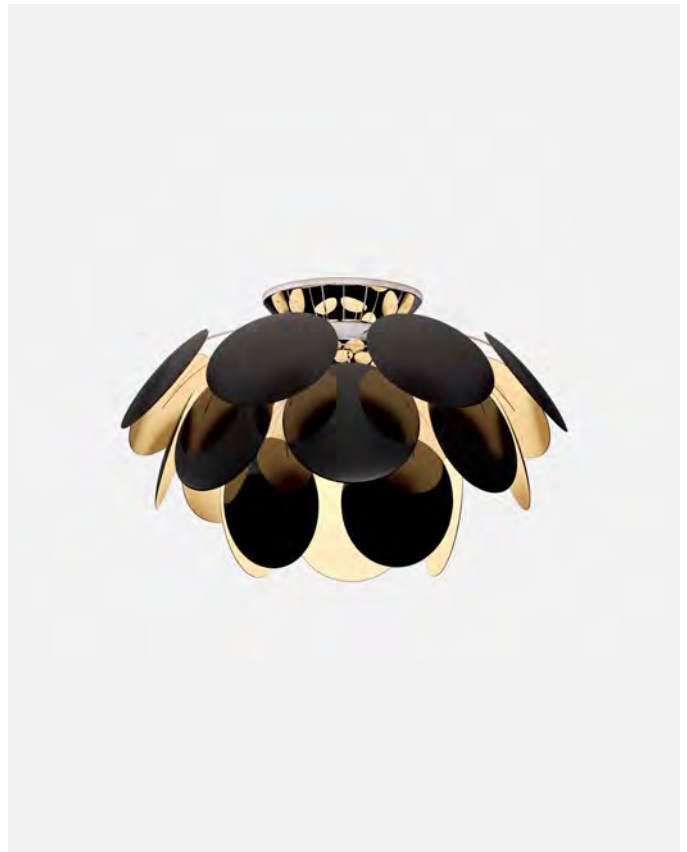

Discocó C53

Code
A620-010
A620-081

Finish
● White (RAL 9003)
● Black - Gold (RAL 9004 - Gold)

Materials
Discs: ABS
Semi-sphere: Chromed metal

Product type: Ceiling
Light source: E27 LED Globe (ø120) 14W
Weight: Net 2,2 kg – Gross 3,7 kg
Package: 86 x 27 x 22 cm - 3,7 kg – VOL - 0,05 m³

Wire installation: Hardwired