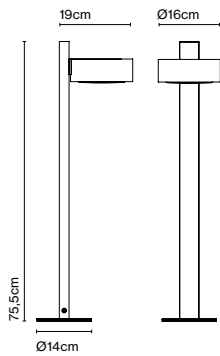

Plaff-on! B IP65

Code   Finish
A628-064-39-27K   ● Black
A628-064-31-27K   ● Rust Brown

Materials   Dimmable: Yes
Structure: Aluminium   Integrated dimmer: No
Shade: Opal blown glass   Dimming protocols: Phase cut (Triac)

Product type: Bollard
Light source: LED COB 230 VAC 8W 2700K CRI90 571lm
Luminaire: 230 VAC TRIAC 8,47W 225lm
Weight: Net 1,8 kg – Gross 3,4 kg
Package: 23,5 x 83 x 33,5 cm – 3,4 kg Vol – 0,07 m³
LED included

Dimmable

CE

IP65

ERC

UK
CA