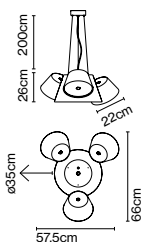

Materials
Shade: Aluminium
Diffuser: Opalescent methacrylate

Product type: Pendant
Light source: 5x E27 LED Standard 8W
Weight: Net 2,9 kg – Gross 5,1 kg
Package: 44 x 44 x 28 cm – 2,5 kg Vol – 0,054 m³
(3x) 24 x 24 x 17 cm – 0,85 kg Vol – 0,009 m³