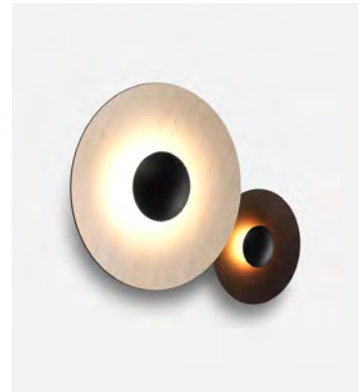

Canopy color: Black
Wire installation: Hardwired