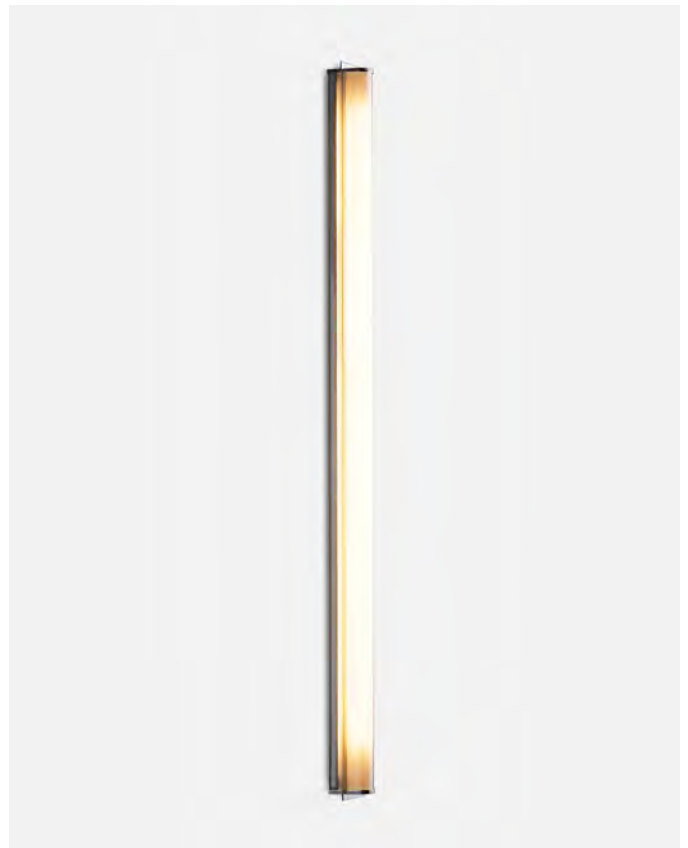

CE

IP44

ERC

UK

CR

Wire installation: Hardwired

Maranga is the name of an imaginary fruit: exquisite, tempting, succulent. It reinterprets Scandinavian style in the essentiality of its shape and its rational use of lighting to generate a warm, comfortable atmosphere.