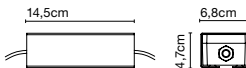

Product type: Accessory

85 - 240 VAC max. 50W
 Weight: Net 2 kg – Gross 3 kg
 Package: 20 x 12 x 8 cm - 3 kg – VOL - 0,002 m³
 Product notes: Bluetooth smart wireless trailing edge dimmer that adjusts light intensity or switches the lamp ON/OFF. Available in Android or iOS with the app Casambi.