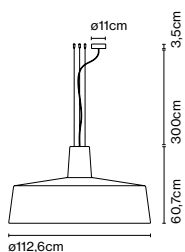

Soho 112 LED

Code	Finish
A631-103	● White
A631-104	● Stone grey
A631-105	● Black

Materials
Shade: Rotary moulded polyethylene
Diffuser: Methacrylate opal

Dimmable: Yes
Integrated dimmer: No
Dimming protocols: DALI / DSI, Casambi

Product type: Pendant
Light source: LED SMD 400mA 106,8W 2700K CRI90 17100lm
Luminaire: 220 - 240 VAC DALI 2 118,3W 8836lm
Weight: Net 27,6 kg – Gross 32 kg
Package: 116 x 114 x 71 cm – 32 kg Vol – 0,95 m³
LED included

Dimmable

CE

ERC

UK
CA