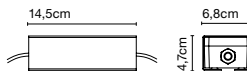

Dimmer Casambi IP65

Code A712-001   Finish
● Black

Materials
Case: ABS
Trim: Aluminium

Product type: Accessory
85 - 240 VAC max. 50W
Weight: Net 2 kg – Gross 3 kg
Package: 20 x 12 x 8 cm - 3 kg – VOL - 0,002 m³
Product notes: Bluetooth smart wireless trailing edge dimmer that adjusts light intensity or switches the lamp ON/OFF. Available in Android or iOS with the app Casambi.

CE
EAC
UK
IP65