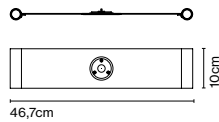

Armrest accessory + magnet

Code A680-007   Finish ● Grey

Materials
Structure: Fabric with metal counterweight

Product type: Accessory
Weight: Net 0,93 kg – Gross 1kg
Package: 16 x 9 x 15 cm - 1 kg – VOL - 0,002 m³