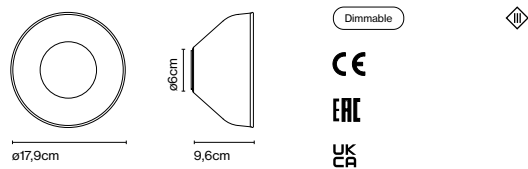

Product type: Wall
Light source: LED SMD 24Vdc 10W 2700K CRI90 1038lm
Luminaire: (Power supply not included) 442lm

Weight: Net 0,52 kg – Gross 1 kg
Package: 26 x 26 x 20 cm - 1 kg – VOL - 0,013 m³
Product notes: Structure in black, except for the opal version, with structure in white.
LED included