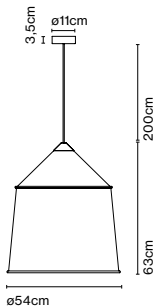

Jaima 54 IP65

Code	Finish
A683-017	● Blue *
A683-018	● Beige
A683-019	● Grey

Materials
Shade: Textilene, inner part in white

Dimmable: Yes
Integrated dimmer: No
Dimming protocols: Phase cut (Triac)

Product type: Pendant
Light source: LED COB 230VAC 15W 2700K CRI90 1022lm
Luminaire: 230VAC TRIAC 15W 513lm
Weight: Net 2,2 kg – Gross 5 kg
Package: 55 x 55 x 46 cm – 5 kg Vol – 0,14 m³
LED included

Dimmable

CE

IP65

UK

ERC

Cable length: 2 m
Wire installation: Hardwired
Color cord: Black
Canopy color: Black