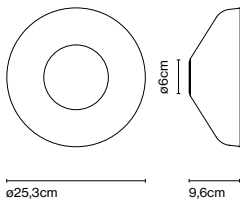

Aura Plus On/Off

Code	Finish
A676-031-50-27K	○ Translucent
A676-031-51-27K	● Opal
A676-031-53-27K	● Transparent smoked
A676-031-55-27K	● Copper

Materials
Shade: Blown glass
Structure: Polycarbonate
Dissipater: Aluminium

Dimmable: No

Product type: Wall / Ceiling
Light source: LED SMD 230 VAC 10W 2700K CRI90 1150lm
Luminaire: 230 VAC 10W 524lm

Weight: Net 0,89 kg – Gross 1,4 kg
Package: 33 x 22 x 21 cm - 1,4 kg – VOL - 0,015 m³
Product notes: Structure in black, except for the opal version, with structure in white.
LED included

Wire installation: Hardwired