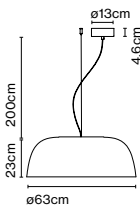

Materials

Shade: Bi-injected rotary moulded polyethylene (stone texture on the outer part and smooth satin white on the inner part of the fixture)

Diffuser: Aluminium

Dimmable: Yes

Integrated dimmer: No

Dimming protocols: Phase cut (Triac)
DALI
Casambi

Product type: Pendant

Light source: LED SMD 700mA 22,4W 2700K CRI90 2933lm

Luminaire: 180 - 295 VAC TRIAC 26,09W 1843lm

220 - 240 VAC DALI 26,37W 1843lm

Weight: Net 5,3 kg – Gross 7,4 kg

Package: 65 x 65 x 28 cm – 7,4 kg Vol – 0,12 m³

LED included