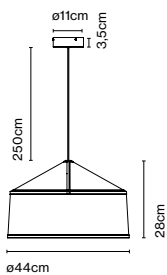

Materials

Shade: Bi-injected rotary moulded polyethylene

Product type: Pendant

Light source: E27 Globe (Ø95) 12W

Weight: Net 3 kg – Gross 3,9 kg

Package: 52 x 52 x 37 cm – 3,9 kg Vol – 0,1 m³

Cable length: 2,5 m
Wire installation: Hardwired
Color cord: Black
Canopy color: Black