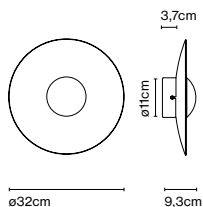

Ginger 32C

Code	Finish
A662-146	● Oak - White
A662-147	● Wenge - White
A662-148	● Oak - Oak
A662-149	● Wenge - Wenge
A662-382	● Brushed brass - Brushed brass
A662-383	● Black - White
A662-570-36-27K	● Mauve (RAL 010 70 10)
A662-570-37-27K	● Sand (RAL 050 85 10)
A662-570-38-27K	● Stone Grey (RAL 000 65 00)

Materials
Diffuser: Pressed wood or brushed aluminium
Dissipater: Aluminium
Canopy: Metal

Dimmable: Yes
Integrated dimmer: No
Dimming protocols: Phase cut (Triac)
Casambi

Product type: Wall / Ceiling
Light source: LED SMD 700mA 8,2W 2700K CRI90 913lm
Luminaire: 220 - 240 VAC TRIAC 9W 350lm
Weight: Net 1 kg – Gross 2 kg
Package: 43 x 48 x 17 cm – 2 kg Vol – 0,04 m³
LED included

Canopy color: Black
Wire installation: Hardwired

Product notes: Casambi available upon request
DALI available upon request