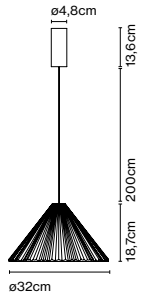

Pu-erh 32

Code	Finish
A684-027	White - Gold *
A684-016	Burgundy - Gold *
A684-014	Pink - Gold *
A684-012	Blue - Gold *
A684-028	Black - Gold *

Materials
Diffuser: Ceramic with the inner part in white or gold enamel

Dimmable: Yes
Integrated dimmer: No
Dimming protocols: Phase cut (Triac)

Product type: Pendant
Light source: LED SMD 700mA 8,2W 2700K CRI90 913lm
Luminaire: 220 - 240 VAC TRIAC 9,18W 286lm
Weight: Net 2,1 kg – Gross 2,7 kg
Package: 39 x 39 x 29 cm – 2,7 kg Vol – 0,04 m³
LED included

Dimmable

CE

ERC