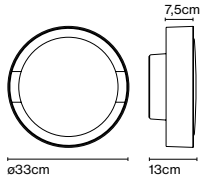

Plaff-on! 33 IP54

Code	Finish
A628-053	● Black
A628-053-31	● Rust brown

Materials
Structure: Aluminium
Shade: Opal blown glass

Product type: Wall / Ceiling
Light source: 2x E27 LED Standard 8W
Weight: Net 4,1 kg – Gross 4,5 kg
Package: 40 x 40 x 21 cm – 4,5 kg Vol – 0,03 m³

CE

IP54

ERC

UK
CA

Wire installation: Hardwired