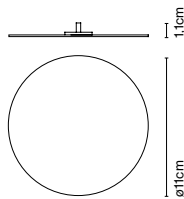

Disk accessory + magnet

Code	Finish
A691-097	● Black

Materials
Structure: Metal counterweight

Product type: Accessory
Weight: Net 0,5 kg – Gross 0,6 kg
Package: 16 x 14 x 9 cm - 0,6 kg – VOL - 0,002 m³