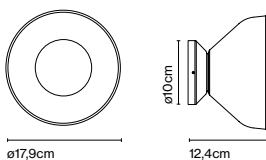

Aura W/Canopy NEW

Code	Finish
A676-032-50-27K	○ Translucent
A676-032-51-27K	● Opal
A676-032-53-27K	● Transparent smoked
A676-032-55-27K	● Copper
A676-032-56-27K	● Violet *

Materials
Shade: Blown glass
Structure: Polycarbonate
Dissipater: Aluminium

Dimmable: Yes
Integrated dimmer: No
Dimming protocols: Phase cut (Triac)

Product type: Wall
Light source: LED SMD 700mA 8,2W 2700K CRI90 913lm
Luminaire: 220 - 240 VAC TRIAC 9W 389lm
Product notes: Structure in black, except for the opal version, with structure in white.
LED included

Wire installation: Hardwired