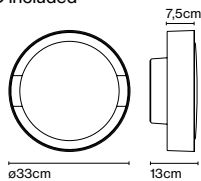

Plaff-on! 33 LED IP54

Code	Finish	Dimming	CCT
A628-054	● Black	Triac	27K
A628-055	● Black	DALI	27K
A628-065	● Black	Triac	27K - 30K - 40K
A628-054-31-27K	● Rust Brown	Triac	27K
A628-055-31-27K	● Rust Brown	DALI	27K
A628-065-31-3CCT	● Rust Brown	Triac	27K - 30K - 40K

Materials

Structure: Aluminium

Shade: Opal blown glass

Dimmable: Yes

Integrated dimmer: No

Dimming protocols: Phase cut (Triac)
DALI, Casambi

Product type: Wall / Ceiling

Light source: LED SMD 700mA 21,8W 2700K CRI90 2654lm

Luminaire: 220 - 240 VAC TRIAC 27W 1941lm

220 - 240 VAC DALI 26,1W 1941lm

Light source: LED SMD 700mA 21,8W 3000K CRI90 2929lm

Luminaire: 220 - 240 VAC TRIAC 26,95W

Light source: LED SMD 700mA 21,8W 4000K CRI90 3049lm

Luminaire: 220 - 240 VAC TRIAC 26,95W

Weight: Net 4 kg – Gross 4,5 kg

Package: 40 x 40 x 21 cm – 4,5 kg Vol – 0,03 m³

LED included

Dimmable

IP54

CE

ERC

UK
CA