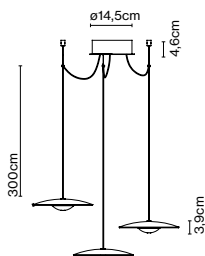

Dimmable

Cable length: 3 m
 Wire installation: Hardwired
 Color cord: Black
 Canopy color: Black - Entry point: 3

Ginger accessory 20x3

Code A662-188
 Finish ● Black

Materials
 Disc: Iron

Product type: Accessory
 Weight: Net 0,75 kg – Gross 0,8 kg
 Package: 41 x 41 x 1 cm – 0,8 kg – VOL - 0,001 m³