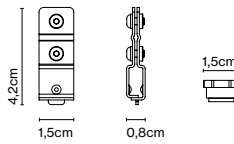

Wire installation: Hardwired

Garland accessory

Code A628-074 Finish ● Stainless steel

Product type: Accessory

Canopy IP65

Code A628-075-39 Finish ● Black

Product type: Accessory
 Weight: Net 0,2 kg – Gross 0,3 kg
 Package: 16 x 9 x 15 cm - 0,3 kg – VOL - 0,002 m³