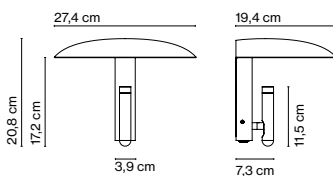

Wire installation: Hardwired

Lab 1 2020

Code A646-090 Finish ● Graphite grey (RAL 7024) *

Materials Dimmable: No
Structure: Injected aluminium
Lids: Metal, wood, stone-like

Product type: Wall
Light source: LED SMD 24Vdc 3,7W 2700K CRI90 189lm
Luminaire: 100 - 240 VAC 4,3W 304lm
Weight: Net 0,87 kg – Gross 1 kg
Package: 16 x 15 x 14 cm – 1 kg Vol – 0,003 m³
Product notes: Lid to be ordered separately.