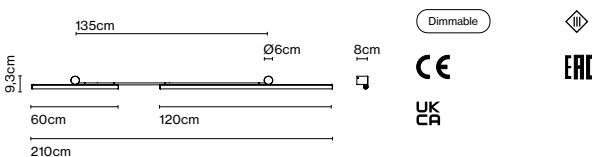

Ambrosia A 210

Code	Finish	CCT
A704-021-15-22K	● Matt Gold	22K
A704-021-15-27K	● Matt Gold	27K
A704-021-15-30K	● Matt Gold	30K
A704-021-16-22K	● Black	22K
A704-021-16-27K	● Black	27K
A704-021-16-30K	● Black	30K

Materials
Structure: Aluminium
Diffuser: Methacrylate
Canopy: Aluminium / Steel

Dimmable: Yes
Integrated dimmer: No
Dimming protocols: It depends on the purchased power supply.

Product type: Wall

Light source Ambrosia 22K: LED SMD 24Vdc 28,8W 2200K CRI90 3174lm
Luminaire Ambrosia 22K: (Power supply not included) 2802lm

Light source Ambrosia 27K: LED SMD 24Vdc 28,8W 2700K CRI90 3042lm
Luminaire Ambrosia 27K: (Power supply not included) 2812lm

Light source Ambrosia 30K: LED SMD 24Vdc 28,8W 3000K CRI90 3384lm
Luminaire Ambrosia 30K: (Power supply not included) 2865lm

Product notes: 24V remote power supply to be ordered separately.

Weight: Net 1,42 kg – Gross 3,6 kg

Package: 68 x 8 x 8 cm - 0,6 kg – Vol - 0,004 m³

128 x 8 x 8 cm - 1 kg – Vol - 0,008 m³

16,5 x 13,5 x 152 cm - 2 kg – Vol - 0,033 m³

LED included

Wire installation: Hardwired / Recessed

Disk accessory

Code	Finish
A704-022-15	● Matt Gold
A704-022-16	● Black

Materials
Structure: Metal

Product type: Accessory

Accessory used to hide the driver behind the canopy.
Two units are required for Ambrosia A 210, one for each canopy.