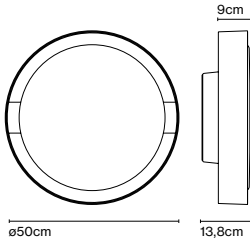

Plaff-on! 50 IP54

Code   Finish
A628-056   ● Black
A628-056-31   ● Rust brown

Materials
Structure: Aluminium
Shade: Opal blown glass

Product type: Wall / Ceiling
Light source: 4x E27 LED Standard 8W
Weight: Net 6,6 kg – Gross 8,5 kg
Package: 60 x 60 x 25 cm – 8,5 kg Vol – 0,09 m³

CE
EAC
UK
CA

☐
IP54