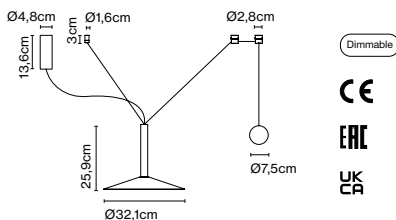

Milana 32 Counterweight

Code Finish
A699-009-35-27K ● Off-white (RAL 1013)
A699-009-39-27K ● Black (RAL 9005)

Materials Dimmable: Yes
Shade: Aluminium Integrated dimmer: No
Diffuser: Polycarbonate Dimming protocols: Phase cut (Triac)

Product type: Pendant
Light source: LED SMD 700mA 8,6W 2700K CRI90 372lm
Luminaire: 220 - 240 VAC TRIAC 8,72W 340lm
Weight: Net 1,6 kg – Gross 2,28 kg
Package: 24 x 24 x 7 cm – 0,86 kg Vol – 0,004 m³
12 x 12 x 7 cm – 0,6 kg Vol – 0,001 m³
36,5 x 36,5 x 7,5 cm – 0,82 kg Vol – 0,009 m³
Product notes: DALI upon request
LED included

Cable length: 3 m
Wire installation: Hardwired
Color cord: Black
Canopy color: Black