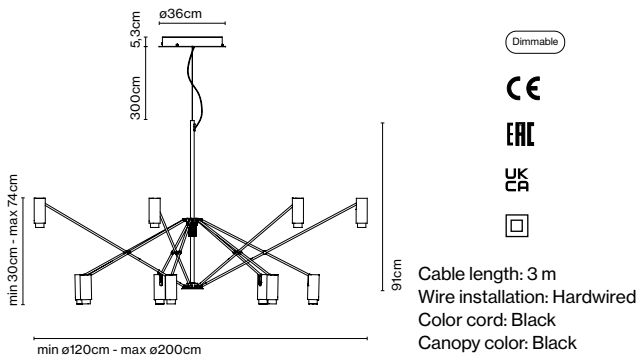

The W

Code	Finish	Dimming
A705-001-3949-27K	● Black - Gold	Triac
A705-001-3937-27K	● Black - Ivory (RAL 1015)	Triac
A705-001-3941-27K	● Black - Terracotta (RAL 8023)	Triac
A705-002-3949-27K	● Black - Gold	DALI
A705-002-3937-27K	● Black - Ivory (RAL 1015)	DALI
A705-002-3941-27K	● Black - Terracotta (RAL 8023)	DALI

Materials: Structure: Aluminium
Diffusers: Aluminium, Polycarbonate

Dimmable: Yes
Integrated dimmer: No
Dimming protocols: Phase cut (Triac)
DALI
Casambi

Product type: Pendant
Light source: LED SMD 48V 102W 2700K CRI90 9660lm
Luminaire: 220 - 240 VAC TRIAC 110W 6405lm
100 - 240 VAC DALI 110W 6405lm
Weight: Net 13,3 kg – Gross 15,4 kg
Package: 21 x 21 x 112 cm – 4,3 kg Vol – 0,05 m³
26 x 20 x 51 cm – 7,3 kg Vol – 0,03 m³
42 x 42 x 8 cm – 3,8 kg Vol – 0,01 m³

LED included