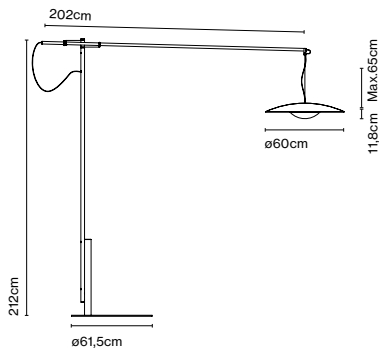

Ginger XXL 60

Code	Finish
A662-072	● Oak - White
A662-073	● Wenge - White

Materials
Diffuser: Pressed wood
Dissipater: Aluminium
Stem: Metal
Arm: Carbon fiber

Integrated dimmer: Yes
Dimmer type: Foot-operated progressive in-line dimmer

Product type: Floor
Light source: LED SMD 700mA 22,4W 2700K CRI90 2933lm
Luminaire: 220 - 240 VAC 25,45W 1165lm
Weight: Net 31,5 kg – Gross 38,5 kg
Package: 72 x 72 x 28 cm – 5,5 kg Vol – 0,1 m³
215 x 22 x 11 cm – 12 kg Vol – 0,05 m³
72 x 72 x 4 cm – 21 kg Vol – 0,02 m³

Dimmer