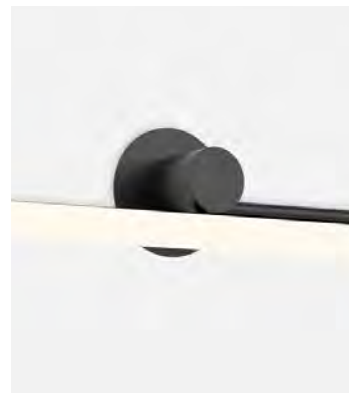

LED included

Wire installation: Hardwired / Recessed

Disk accessory

Code	Finish
A704-022-15	● Matt Gold
A704-022-16	● Black

Materials
 Structure: Metal

Product type: Accessory

Accessory used to hide the driver behind the canopy.
 Two units are required for Ambrosia A 210, one for each canopy.