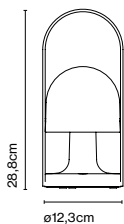

Materials
 Diffuser: Opal Polycarbonate
 Body: Polycarbonate
 Handle: Plywood with natural oak varnish

Integrated dimmer: Yes
 Dimmer type: 3 positions dimmer

Product type: Table / Portable
 Light source: LED SMD 1A 3,5W 2700K CRI90 216lm
 Luminaire: in 5 Vdc 1,5A 135lm
 Weight: Net 0,7 kg – Gross 1,8 kg
 Package: 35 x 24 x 36 cm – 1,8 kg Vol – 0,03 m³ (1u)
 51 x 35 x 36 cm – 8 kg Vol – 0,064 m³ (6u)
 Product notes: Multiple order of 6 units. Power outlet not included.
 Charging cable included (USB to USB-C). Power adapter not included.
 LED included