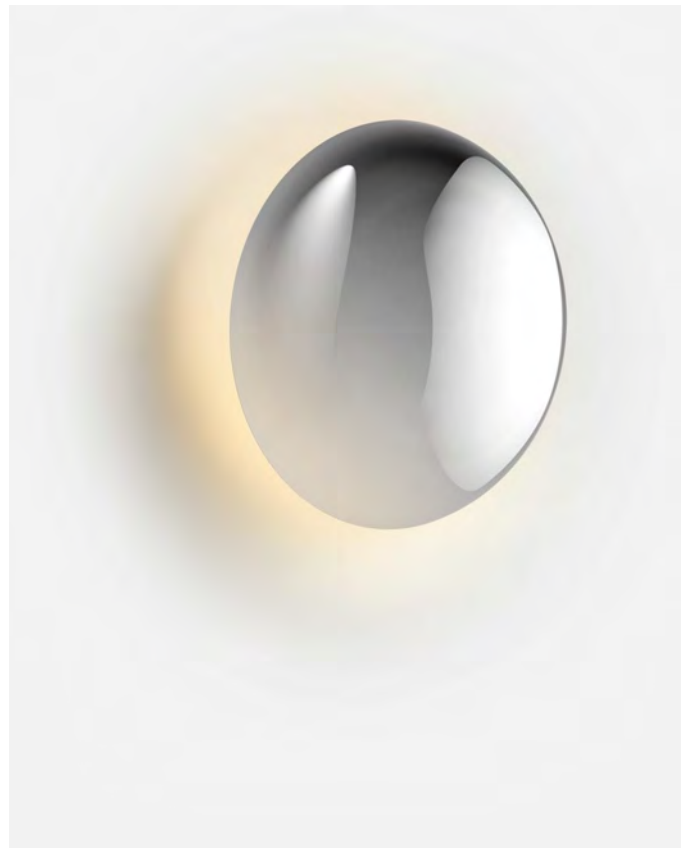

Babila 18

Code
A706-001
A706-003-35
A706-003-47

Finish
● Polished stainless steel
● White (RAL 9010)
● Brown (RAL 8019)

Materials
Diffuser: Polished stainless steel
AISI 316 or lacquered aluminium

Dimmable: Yes
Integrated dimmer: No
Dimming protocols: Phase cut (Triac)

Product type: Wall / Ceiling
Light source: LED COB 230 VAC 8W 2700K CRI90 571lm
Luminaire: 230 VAC TRIAC 8,47W 89lm
Weight: Net 0,8 kg – Gross 1,2 kg
Package: 29 x 30,5 x 12,5 cm - 1,2 kg – VOL - 0,01 m³
LED included

Dimmable

CE

IP65

ERL

UK
CA

Wire installation: Hardwired