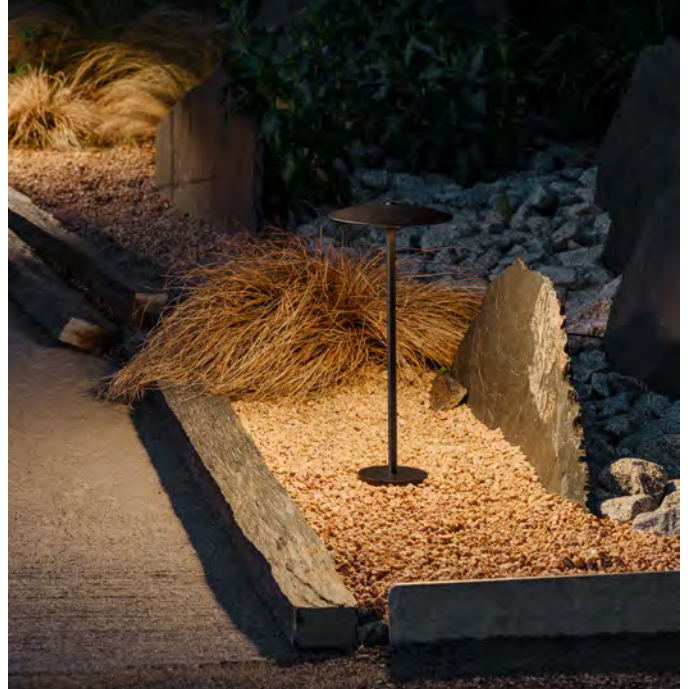

Ginger Outdoor, Joan Gaspar

The Ginger collection is moving outdoors, with wall sconces that can be installed individually or in a cluster, a 15 cm sconce – perfect for passageways and small outdoor areas –, a lamppost, small floor lamps and a wall version with an arm.

The Ginger outdoor also features a unique rust finish, with a deep, warm glow, alongside the standard black-white metal finish of the indoor version.