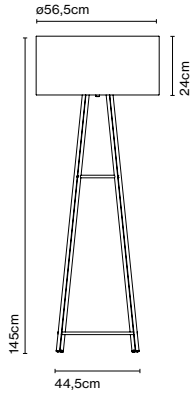

Materials Dimmable: No
Base: Steel
Diffuser: Opal blown glass

Product type: Table
Light source: LED SMD 24Vdc 6,5W 2700K CRI90 579lm
Luminaire: 100 - 240 VAC 7,2W 157lm
Weight: Net 0,39 kg – Gross 1,22 kg
Package: 22 x 19 x 13 cm – 1,22 kg Vol – 0,005 m³ (1u)
 39 x 17 x 45 cm – 5,4 kg Vol – 0,03 m³ (4u)
Product note: Multiple order of 4 units
LED included

Product type: Floor
Light source: E27 LED Globe (ø95) 12W
Weight: Net 5,8 kg – Gross 9,3 kg
Package: 60 x 60 x 30 cm - 4,1 kg – VOL - 0,108 m³
50 x 13 x 132 cm - 5,2 kg – VOL - 0,09 m³

Cable length: 2 m
Wire installation: Plug-in
Color cord: Black
Switch location: In-line