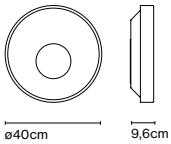

Sun 40

Code
A671-006

Finish
● Graphite *

Dimming
Triac

Materials
Diffuser: Thermoformed opal methacrylate, with another diffuser in opal blown glass placed off-centre.
Structure: Iron

Dimmable: Yes
Integrated dimmer: No
Dimming protocols: Phase cut (Triac)

Product type: Ceiling / Wall
Light source: LED SMD 700mA 21,3W 2700K CRI80 2765lm
Luminaire: 180 - 295 VAC TRIAC 25,5W 1830lm
220 - 240 VAC DALI 21,26W 1830lm
Weight: Net 3,5 kg – Gross 5,7 kg
Package: 49 x 49 x 23 cm – 5,7 kg Vol – 0,055 m³
LED included

Dimmable

CE

ERC

UK
CA