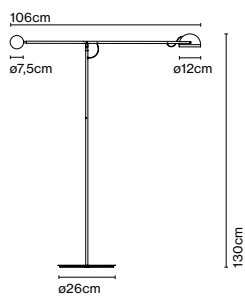

Copérnica P

Code	Finish
A686-010	● Graphite-Golden-Black
A686-011	● Graphite-Satin Nickel-Black
A686-012	● BlackGraphite-Red-Black

Materials	Dimmable: Yes
Structure: Steel	Integrated dimmer: Yes
Base: Steel	Dimming protocols: 3 positions dimmer
Counterweight: Steel	
Diffuser: Aluminium	

Product type: Floor
Light source: LED SMD 24Vdc 4,7W 2700K CRI90 491lm
Luminaire: 85 - 264 VAC 5,94W 416lm
Weight: Net 4,8 kg – Gross 6,8 kg
Package: 165 x 24 x 17 cm – 4,1 kg Vol – 0,067 m³
36 x 36 x 3 cm – 2,7 kg Vol – 0,004 m³
LED included

Dimmer

CE

ERC

Cable length: 2 m
Wire installation: Plug-in
Color cord: Black
Switch location: Tilttable diffuser