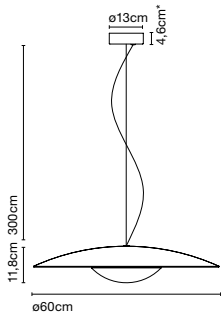

Ginger 60

Code	Finish	Dimming	Class
A662-742-2035-27K	🌰 Oak - White	Triac	II
A662-742-2135-27K	🌰 Wenge - White	Triac	II
A662-747-2035-27K	🌰 Oak - White	DALI	I
A662-747-2135-27K	🌰 Wenge - White	DALI	I
A662-744-2035-27K	🌰 Oak - White	1-10V	I
A662-744-2135-27K	🌰 Wenge - White	1-10V	I
A662-743-1515-27K	🌟 Brushed brass - Brushed brass	Triac	II
A662-743-1535-27K	🌟 Brushed brass - White	Triac	II
A662-743-3935-27K	🌑 Black - White	Triac	II
A662-748-1515-27K	🌟 Brushed brass - Brushed brass	DALI	I
A662-748-1535-27K	🌟 Brushed brass - White	DALI	I
A662-748-3935-27K	🌑 Black - White	DALI	I

Materials
Diffuser: Pressed wood or brushed aluminium
Dissipater: Aluminium

Dimmable: Yes
Integrated dimmer: No
Dimming protocols: Phase cut (Triac)
DALI, Casambi
1-10V

Product type: Pendant
Light source: LED SMD 700mA 22,4W 2700K CRI90 2933lm
Luminaire: 180 - 295 VAC TRIAC 26,09W 1165lm
220 - 240 VAC DALI 26,37W 1165lm
220 - 240 VAC 1-10V 27,15W 1165lm
Weight: Net 3,5 kg – Gross 6,2 kg
Package: 72 x 72 x 28 cm – 6,2 kg Vol – 0,1 m³
LED included

Dimmable

CE

ERC

UK
CA

* 6,5cm (DALI)

Cable length: 3 m
Wire installation: Hardwired
Color cord: Black
Canopy color: Black

Product notes: Casambi available upon request