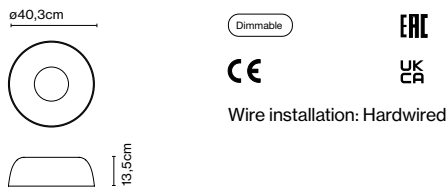

Djembé C42.13

Code	Finish	Dimming	Class
A681-100	White (RAL 1013)	Triac	II
A681-101	Grey (RAL 7022)	Triac	II
A681-102	Red (RAL 3011)	Triac	II
A681-103	Sky Blue (PANTONE 7542C)	Triac	II
A681-200	White (RAL 1013)	DALI	I
A681-201	Grey (RAL 7022)	DALI	I
A681-202	Red (RAL 3011)	DALI	I
A681-203	Sky Blue (PANTONE 7542C)	DALI	I

Materials
Shade: Bi-injected rotary moulded polyethylene (stone texture on the outer part and smooth satin white on the inner part of the fixture)
Diffuser: Aluminium

Dimmable: Yes
Integrated dimmer: No
Dimming protocols: Phase cut (Triac)
DALI
Casambi

Product type: Ceiling
Light source: LED SMD 700mA 16,28W 2700K CRI90 1873lm
Luminaire: 180 - 295 VAC TRIAC 19,71W 846lm
220 - 240 VAC DALI 20,32W 846lm
Weight: Net 2,4 kg – Gross 3,5 kg
Package: 44 x 44 x 19 cm – 3,5 kg Vol – 0,04 m³
LED included

Product notes: 3000K available upon request
Casambi available upon request.
Tunable White DALI available upon request.
Tunable White Casambi available upon request.