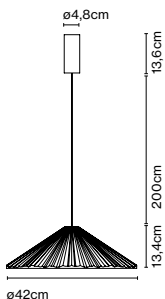

Pu-erh 42

Code	Finish
A684-024	Burgundy - Gold *
A684-022	Pink - Gold *
A684-020	Blue - Gold *
A684-018	Black - White *

Materials
Diffuser: Ceramic with the inner part in white or gold enamel

Dimmable: Yes
Integrated dimmer: No
Dimming protocols: Phase cut (Triac)

Product type: Pendant
Light source: LED SMD 700mA 8,2W 2700K CRI90 913lm
Luminaire: 220 - 240 VAC TRIAC 9,18W 269lm
Weight: Net 3,2 kg – Gross 3,7 kg
Package: 51 x 51 x 23 cm – 3,7 kg Vol – 0,07 m³
LED included

Dimmable

CE

ERC