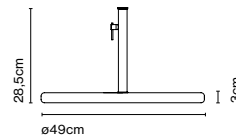

70 base + stem

Code A683-044 Finish
● Concrete and black (RAL 9005)

Materials
Base: Concrete
Stem: Stainless steel

Product type: Accessory
Weight: Net 36,8 kg – Gross 51,7 kg
Package: 75 x 75 x 19 cm - 49,5 kg – VOL -0,106 m³
31 x 18 x 17 cm - 2,2 kg – VOL -0,009 m³
Product notes: Base only compatible with Jaima P307