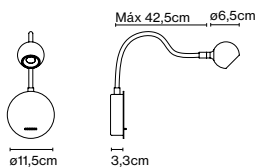

N°8

Code	Finish
A670-001	● Oak
A670-002	● Wenge

Materials
Plate: Metal
Arm: Metal covered in braided fabric
Diffuser: Wood

Dimmable: No

Product type: Wall
Light source: LED SMD 700mA 2,1W 2700K CRI80 226,5lm
Luminaire: 100 - 240 VAC 4,25W
Weight: Net 0,62 kg – Gross 1,15 kg
Package: 69 x 17 x 12 cm – 1,15 kg Vol – 0,01 m³
LED included

Wire installation: Hardwired
Canopy color: Black
Switch location: Plate