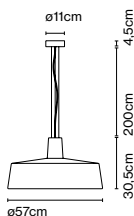

Soho 57 IP44 LED

Code	Finish
A631-166	● White
A631-167	● Stone grey
A631-168	● Black

Materials
Shade: Rotary moulded polyethylene
Diffuser: Methacrylate opal

Dimmable: Yes
Integrated dimmer: No
Dimming protocols: Phase cut (Triac)
Casambi

Product type: Pendant
Light source: LED SMD 700mA 28,7W 2700K CRI80 3446lm
Luminaire: 180 - 295 VAC TRIAC 32,89W 2086lm
Weight: Net 7 kg – Gross 8,6 kg
Package: 60 x 61 x 36 cm – 8,6 kg Vol – 0,13 m³
Product notes: 3000K available upon request
LED included

Dimmable

CE

IP44

ERC

UK
CA