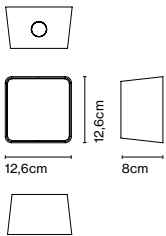

Lab 1 2020

Code A646-090   Finish ● Graphite grey (RAL 7024) *

Materials   Dimmable: No
Structure: Injected aluminium
Lids: Metal, wood, stone-like

Product type: Wall
Light source: LED SMD 24Vdc 3,7W 2700K CRI90 189lm
Luminaire: 100 - 240 VAC 4,3W 304lm
Weight: Net 0,87 kg – Gross 1 kg
Package: 16 x 15 x 14 cm – 1 kg Vol – 0,003 m³
Product notes: Lid to be ordered separately.

IP65

Wire installation: Hardwired