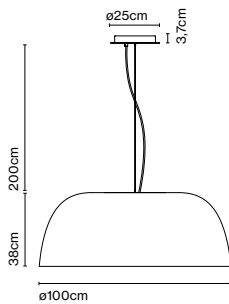

Djembé 100.38

Code	Finish	Dimming	Class
A681-473	White (RAL 1013)	Triac	II
A681-474	Grey (RAL 7022)	Triac	II
A681-475	Red (RAL 3011)	Triac	II
A681-476	Sky Blue (PANTONE 7542C)	Triac	II
A681-477	White (RAL 1013)	DALI	I
A681-478	Grey (RAL 7022)	DALI	I
A681-479	Red (RAL 3011)	DALI	I
A681-480	Sky Blue (PANTONE 7542C)	DALI	I

Materials

Shade: Bi-injected rotary moulded polyethylene (stone texture on the outer part and smooth satin white on the inner part of the fixture)

Diffuser: Aluminium

Dimmable: Yes

Integrated dimmer: No

Dimming protocols: Phase cut (Triac)
DALI
Casambi

Product type: Pendant

Light source: LED SMD 1050mA 33,8W 2700K CRI90 4037lm

Luminaire: 220 - 240 VAC TRIAC 38,36W 2519lm
220 - 240 VAC DALI 38,6W 2519lm

Weight: Net 10 kg – Gross 19 kg

Package: 115 x 115 x 51 cm – 19 kg Vol – 0,7 m³

Product notes: 3000K available upon request

LED included

Dimmable

ERC

Cable length: 2 m

Wire installation: Hardwired

Color cord: Black

Canopy color: Black