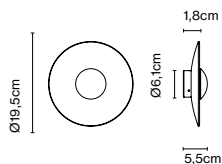

Ginger 20C IP65

Code	Finish
A662-550-31	● Rust Brown
A662-550-39	● Black - White (RAL 9005-9010)

Materials	Dimmable: Yes
Diffuser: Aluminium	Integrated dimmer: No
Dissipater: Aluminium	Dimming protocols: It depends on the purchased power supply.
	Phase cut (Triac)
	DALI

Product type: Wall / Ceiling
Light source: LED SMD 24Vdc 5W 2700K CRI90 495lm
Luminaire: (Power supply not included) 161lm - Black-White
(Power supply not included) 291lm - Rust brown
Weight: Net 0,5 kg – Gross 0,7 kg
Package: 24 x 21 x 10 cm – 0,7 kg Vol – 0,01 m³
Product notes: 24V remote power supply to be ordered separately.
LED included

Dimmable

IP65

CE

ERC

UK
CA

Power supplies on page 136

Canopy color: Black