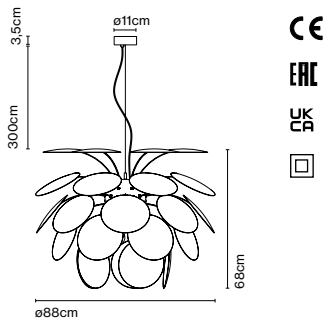

Discocó 88

Code	Finish
A620-002	● White (RAL 9003)
A620-107	● Matte Grey (RAL 7037)
A620-106	● Matte Beige (RAL 1001)
A620-048	● Black - Gold (RAL 9004 - Gold)
A620-004	● White (Susp. Wire 5m)

Materials
Discs: ABS
Sphere: Chromed metal
Canopy: Metal

Product type: Pendant
Light source: 3x E27 LED Globe (ø120) 14W
Weight: Net 6,7 kg – Gross 10,6 kg
Package: 134 x 31 x 42 cm - 10,6 kg – VOL - 0,17 m³

CE

ERC

UK

UK

Cable length: 3 m
Wire installation: Hardwired
Color cord: White
Canopy color: White