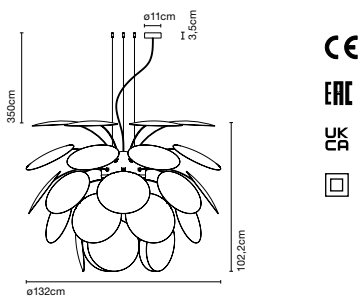

Discocó 132

Code	Finish
A620-012	● White (RAL 9003)
A620-118	● Matte Grey (RAL 7037)
A620-117	● Matte Beige (RAL 1001)
A620-049	● Black - Gold (RAL 9004 - Gold)

Materials
Discs: ABS
Sphere: Chromed metal
Canopy: Metal

Product type: Pendant
Light source: 6x E27 LED Globe (ø120) 14W
Weight: Net 18,5 kg – Gross 24 kg
Package: 121 x 41 x 41 cm - 14 kg – VOL - 0,2 m³
45 x 42 x 42 cm - 10 kg – VOL - 0,08 m³

CE

ERC

UK

UK

Cable length: 3,5 m
Wire installation: Hardwired
Color cord: White
Canopy color: White