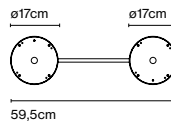

Accessory C2 Djembé 42

Code A681-017
Finish ● Black (RAL 9005)

Materials
Structure: Painted iron

Product type: Accessory
Weight: Net 0,91 kg – Gross 1,35 kg
Package: 62 x 20 x 9 cm - 1,35 kg – VOL - 0,01 m³
Product notes: Accessory to combine 2 Djembé 42 models for a single junction box.