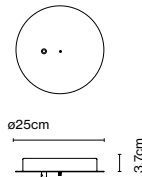

Canopy Ambrosia V 50W

Code	Finish	Dimming	Class
A666-239-15	● Matt Gold	Triac	I
A666-240-15	● Matt Gold	DALI	I
A666-241-15	● Matt Gold	Casambi	I
A666-239-16	● Black	Triac	I
A666-240-16	● Black	DALI	I
A666-241-16	● Black	Casambi	I

Materials
Structure: Painted iron

Product type: Accessory
Luminaire: 220 - 240 VAC TRIAC 50W (max.)
220 - 240 VAC DALI / Casambi 60W (max.)

Weight: Net 1,2 kg – Gross 1,6 kg
Package: 42 x 42 x 8 cm -1,6 kg – VOL - 0,01 m³

Wire installation: Hardwired
Canopy color: Black - Entry points: 1

Dimmable: Yes
Integrated dimmer: No
Dimming protocols: Phase cut (Triac)
DALI
Casambi

Dimmable

ERC

CE

UK
CA

Disk Accessory - Steel cable

Code	Finish
A718-034-39	● Black

Materials
Structure: Metal

Product type: Accessory
Product notes: Accessory used to hide the driver behind the canopy.