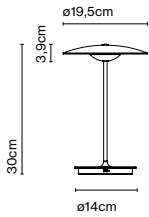

Ginger 20 M

Code	Finish
A662-560	● Oak - White
A662-561	● Wenge - White
A662-562	● Brushed brass - Brushed brass
A662-563	● Brushed brass - White

Materials
Diffuser and base: Pressed wood or brushed aluminium
Dissipater: Aluminium
Stem: Aluminium

Integrated dimmer: Yes
Dimmer type: 3 positions dimmer

Product type: Table / Portable
Light source: LED SMD 1A 3,5W 2700K CRI90 395lm
Luminaire: in 5 Vdc 1,5A 290lm
Weight: Net 0,8 kg – Gross 1 kg
Package: 40 x 21 x 17 cm – 1 kg Vol – 0,01 m³ (1u)
39 x 22 x 41 cm – 2,4 kg Vol – 0,04 m³ (2u)
Product notes: Multiple order of 2 units
Charging cable included (USB to USB-C). Power adapter not included.