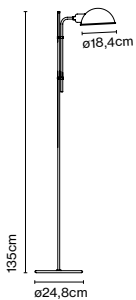

Materials
Base: Iron wapped with black rubber
Stem: Iron
Shade: Aluminium

Product type: Floor
Light source: E27 LED Standard 8W
Weight: Net 3,1 kg – Gross 5 kg
Package: 38 x 54 x 12 cm – 4,2 kg Vol – 0,024 m³
5 x 5 x 143 cm – 0,8 kg Vol – 0,004 m³