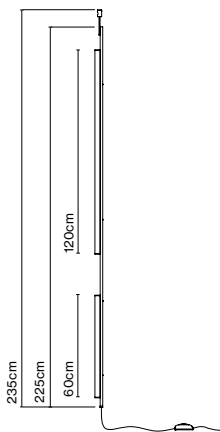

Ambrosia V 235 Plug-in NEW

Code	Finish	CCT
A704-141-15-22K	● Matt Gold	22K
A704-141-15-27K	● Matt Gold	27K
A704-141-15-30K	● Matt Gold	30K
A704-141-16-22K	● Black	22K
A704-141-16-27K	● Black	27K
A704-141-16-30K	● Black	30K

Materials
Structure: Aluminium
Diffuser: Methacrylate

Dimmable: Yes
Integrated dimmer: Yes
Dimming protocols: Progressive from 0 to 100

Product type: Pendant

Light source Ambrosia 22K: LED SMD 24Vdc 28,8W 2200K CRI90 3174lm
Luminaire Ambrosia 22K: 100 - 240 VAC 33,8W 2802lm

Light source Ambrosia 27K: LED SMD 24Vdc 28,8W 2700K CRI90 3267lm
Luminaire Ambrosia 27K: 100 - 240 VAC 33,8W 2812lm

Light source Ambrosia 30K: LED SMD 24Vdc 28,8W 3000K CRI90 3324lm
Luminaire Ambrosia 30K: 100 - 240 VAC 33,8W 2865lm

Weight: Net 1,6 kg – Gross 4,2 kg

Package: 15,4 x 15,4 x 256 cm – 4,2 kg – VOL - 0,06 m³

LED included