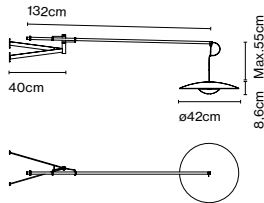

Ginger A XL 42

Code	Finish	Dimmer
Plug-in		
A662-076	● Oak - White	Progressive
A662-077	● Wenge - White	Progressive

Code	Finish	Dimmer
Hardwired		
A662-079	● Oak - White	Triac
A662-080	● Wenge - White	Triac

Code	Finish	Dimmer
RSC (Recessed canopy)		
A662-132	● Oak - White	Triac
A662-133	● Wenge - White	Triac

Materials
Diffuser: Pressed wood
Dissipater: Aluminium
Structure: Metal
Arm: Carbon fiber

Integrated dimmer: Yes (Plug-in version)
Dimmer type: Foot-operated progressive in-line dimmer
Dimming protocols: Phase cut (Triac)

Product type: Wall
Light source: LED SMD 700mA 16,28W 2700K CRI90 1873lm
Luminaire: 85 - 264 VAC 11W 698lm
Weight: Net 3,4 kg – Gross 5,7 kg
Package: 60 x 60 x 22 cm – 5 kg Vol – 0,079 m³
138 x 5 x 5 cm – 0,7 kg Vol – 0,003 m³

LED included