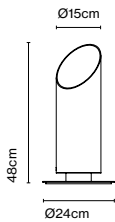

Elipse P48

Code
A707-001-47
A707-001-38

Finish
● Brown (RAL 8019)
● Graphite Grey (RAL 7024)

Materials
Body: Aluminium
Base: Aluminium

Dimmable: Yes
Integrated dimmer: No
Dimmer Casambi IP65 (optional)

Product type: Floor
Light source: LED COB 230VAC 15W 2700K CRI90 1022lm
Luminaire: 230VAC TRIAC 15W 515lm
Weight: Net 3,3 kg – Gross 4,3 kg
Package: 27,5 x 26 x 21 cm – 2,3 kg Vol – 0,015 m³
Ø17,8 x 58 cm – 2 kg Vol – 0,017 m³
LED included