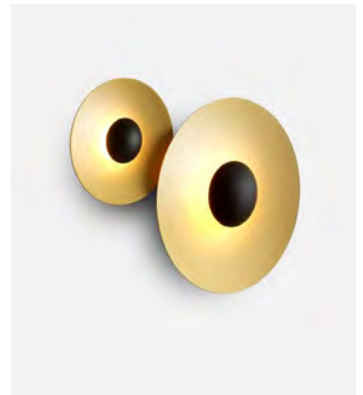

Accessory C2 32/42

Code	Finish
Structure	
A662-422	● Black
Shades 32	
A662-432	● Oak - White
A662-433	● Wenge - White
A662-434	● Oak - Oak
A662-435	● Wenge - Wenge
A662-436	● Brushed brass - Brushed brass
A662-437	● Black - White
A662-574-36-27K	● Mauve (RAL 010 70 10)
A662-574-37-27K	● Sand (RAL 050 85 10)
A662-574-38-27K	● Stone Grey (RAL 000 65 00)