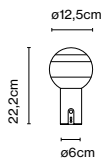

Dipping Light Portable

Code	Finish
A691-530	● White - Brushed Brass
A691-532	● Blue - Brushed Brass
A691-534	● Green - Brushed Brass
A691-536	● Amber - Brushed Brass
A691-538	● Pink - Brushed Brass

Materials
Body: Metal
Diffuser: Brilliant white blown glass globe with layered paint

Dimmable: Yes
Integrated dimmer: Yes
Dimmer type: 3 positions dimmer

Product type: Table
Light source: LED SMD 1A 3,5W 2700K CRI90 216lm
Luminaire: in 5 Vdc 1,5A 123lm
Weight: Net 1,2 kg – Gross 1,5 kg
Package: 18 x 18 x 35 cm – 1,5 kg Vol – 0,011 m³
Charging cable included (USB to USB-C). Power adapter not included.
LED included

Dimmer

CE

ERC

UK
CA