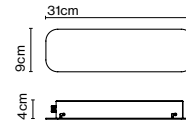

A666-216-15	● Matt Gold - 50W 24V	Triac	II
A666-216-16	● Black - 50W 24V	Triac	II
A666-217-15	● Matt Gold - 35W 24V	DALI	I
A666-217-16	● Black - 35W 24V	DALI	I