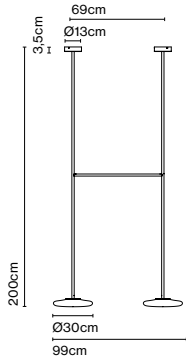

Ihana x2 200

Code	Finish	Dimming	CCT
A709-007-39-27K	● Opal	Triac	27K
A709-008-39-18/30K	● Opal	Triac	DTW 18K-30K

Materials	Dimmable: Yes
Structure: Steel	Integrated dimmer: No
Shade: Opal blown glass	Dimming protocols: Phase cut (Triac)
	Dim to warm from 1800K to 3000K. (Triac)
	DALI, Casambi

Product type: Pendant / Ceiling
Light source: LED SMD 700mA 16,4W 2700K CRI90 1826lm
Luminaire: 220 - 240 VAC TRIAC 19,78W 994lm
Light source DTW: LED COB 350mA 12W 1800-3000K CRI90 1272lm
Luminaire DTW: 220 - 240 VAC TRIAC 15,2W
Weight: Net 6,7 kg – Gross 9,7 kg
Package: (2x) 21 x 42 x 42 cm – 3 kg Vol – 0,04 m³
18 x 18 x 225 cm – 6,7 kg Vol – 0,07 m³

LED included

Wire installation: Hardwired
Canopy color: Black