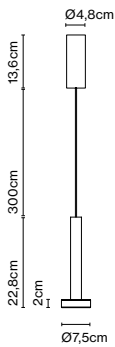

Milana 8 NEW

Code Finish
A699-135-35-27K ● Off-white (RAL 1013)
A699-135-39-27K ● Black (RAL 9005)

Materials Dimmable: Yes
Shade: Aluminium Integrated dimmer: No
Diffuser: Glass Dimming protocols: Phase cut (Triac)

Product type: Pendant
Light source: LED SMD 700mA 8,6W 2700K CRI90 372lm
Luminaire: 220 - 240 VAC TRIAC 8,72W 340lm
Weight: Net 0,6 kg – Gross 0,96 kg
Package: 24 x 24 x 7 cm – 0,96 kg Vol – 0,004 m³
Product notes: DALI available upon request
LED included

Dimmable

CE

ERC

UK
CA