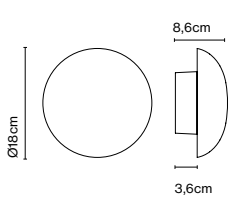

Babila 18

Code
A706-001
A706-003-35
A706-003-47

Finish
● Polished stainless steel
● White (RAL 9010)
● Brown (RAL 8019)

Materials
Diffuser: Polished stainless steel
AISI 316 or lacquered aluminium

Dimmable: Yes
Integrated dimmer: No
Dimming protocols: Phase cut (Triac)

Product type: Wall / Ceiling
Light source: LED COB 230 VAC 8W 2700K CRI90 571lm
Luminaire: 230 VAC TRIAC 8,47W 89lm
Weight: Net 0,8 kg – Gross 1,2 kg
Package: 29 x 30,5 x 12,5 cm - 1,2 kg – VOL - 0,01 m³
LED included

Dimmable

CE

IP65

ERL

UK
CA

Wire installation: Hardwired