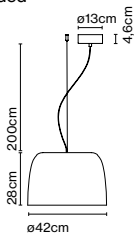

Djembé 42.28

Code	Finish	Dimming	Class
A681-252	White (RAL 1013)	Triac	II
A681-253	Grey (RAL 7022)	Triac	II
A681-254	Red (RAL 3011)	Triac	II
A681-255	Sky Blue (PANTONE 7542C)	Triac	II
A681-256	White (RAL 1013)	DALI	I
A681-257	Grey (RAL 7022)	DALI	I
A681-258	Red (RAL 3011)	DALI	I
A681-259	Sky Blue (PANTONE 7542C)	DALI	I

Materials

Shade: Bi-injected rotary moulded polyethylene (stone texture on the outer part and smooth satin white on the inner part of the fixture)

Diffuser: Aluminium

Dimmable: Yes

Integrated dimmer: No

Dimming protocols: Phase cut (Triac)
DALI
Casambi

Product type: Pendant

Light source: LED SMD 700mA 16,28W 2700K CRI90 1873lm

Luminaire: 180 - 295 VAC TRIAC 19,71W 925lm

220 - 240 VAC DALI 20,32W 925lm

Weight: Net 3 kg – Gross 4,4 kg

Package: 44 x 44 x 32 cm – 4,4 kg Vol – 0,06 m³

LED included