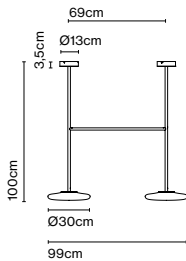

Ihana x2 100

Code	Finish	Dimming	CCT
A709-011-39-27K	● Opal	Triac	27K
A709-012-39-18/30K	● Opal	Triac	DTW 18K-30K

Materials	Dimmable: Yes
Structure: Steel	Integrated dimmer: No
Shade: Opal blown glass	Dimming protocols: Phase cut (Triac)
	Dim to warm from 1800K to 3000K. (Triac)
	DALI, Casambi

Product type: Pendant / Ceiling
Light source: LED SMD 700mA 16,4W 2700K CRI90 1826lm
Luminaire: 220 - 240 VAC TRIAC 19,78W 994lm
Light source DTW: LED COB 350mA 12W 1800-3000K CRI90 1272lm
Luminaire DTW: 220 - 240 VAC TRIAC 15,2W
Weight: Net 4,5 kg – Gross 6,7 kg
Package: (2x) 21 x 42 x 42 cm – 3 kg Vol – 0,04 m³
24 x 14 x 114 cm – 3,7 kg Vol – 0,04 m³
LED included

Dimmable

UK
CA

ERC

Wire installation: Hardwired
Canopy color: Black

Product notes: Casambi available upon request.
DALI upon request