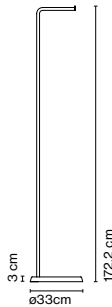

Floor accessory

Code A654-009
Finish ● Grey (RAL 7039)

Materials
Structure: Metallic structure with stainless anti-oxidant cataphoresis treatment

Product type: Accessory
Weight: Net 6,7 kg – Gross 7,8 kg
Package: 25 x 5 x 179 cm - 2,1 kg – VOL - 0,022 m³
38 x 38 x 5 cm - 5,7 kg – VOL - 0,006 m³

CE

ERC

UK
CA