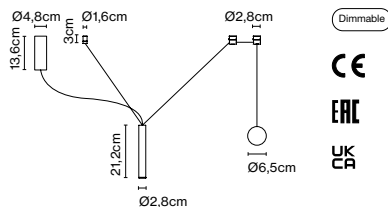

Milana Counterweight

Code Finish
A699-007-35-27K ● Off-white (RAL 1013)
A699-007-39-27K ● Black (RAL 9005)

Materials Dimmable: Yes
Shade: Aluminium Integrated dimmer: No
Diffuser: Polycarbonate Dimming protocols: Phase cut (Triac)

Product type: Pendant
Light source: LED SMD 700mA 8,6W 2700K CRI90 372lm
Luminaire: 220 - 240 VAC TRIAC 8,72W 340lm
Weight: Net 1 kg – Gross 1,46 kg
Package: 24 x 24 x 7 cm – 0,86 kg Vol – 0,004 m³
12 x 12 x 7 cm – 0,6 kg Vol – 0,001 m³
Product notes: DALI upon request
LED included

Cable length: 3 m
Wire installation: Hardwired
Color cord: Black
Canopy color: Black