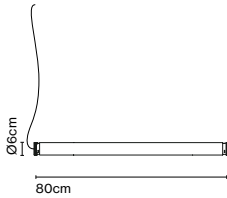

Fris 80 NEW

Code	Finish	CCT
A718-007-16-27K	● Black	27K
A718-007-18-27K	● Bronze	27K
A718-007-16-30K	● Black	30K
A718-007-18-30K	● Bronze	30K

Materials
Structure: Aluminium
Diffuser: Glass

Dimmable: Yes
Integrated dimmer: No
Dimming protocols: It depends on the purchased power supply.

Product type: Wall / Ceiling
Light source: LED SMD 24Vdc 13,7W 2700K CRI90 1657lm
Luminaire: (Power supply not included)

Light source: LED SMD 24Vdc 13,7W 3000K CRI90 1612lm
Luminaire: (Power supply not included)

Product notes: 24V remote power supply and hooks (page 95) to be ordered separately.
LED included

Dimmable

CE

ERC

UK
CA