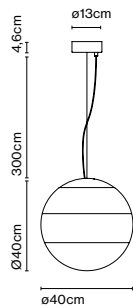

Dipping Light 40

Code	Finish
A691-437-35-27K	White
A691-437-48-27K	Blue
A691-437-45-27K	Green
A691-437-30-27K	Amber
A691-437-44-27K	Pink

Materials

Diffuser: Brilliant white blown glass globe with layered paint

Cover: Polycarbonate

Canopy: Metal

Dimmable: Yes

Integrated dimmer: No

Dimming protocols: Phase cut (Triac)

Product type: Pendant

Light source: LED COB 700mA 23,7W 2700K CRI90 3280lm

Luminaire: 220 - 240 VAC TRIAC 28,4W

Weight: Net 4,2 kg – Gross 6,5 kg

Package: 55 x 55 x 57 cm – 6,5 kg Vol – 0,17 m³

LED included

Dimmable

CE

ERC

UK