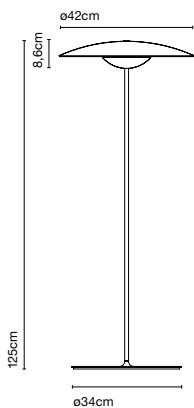

Ginger P

Code	Finish
A662-033	● Oak - White
A662-034	● Wenge - White

Materials
Diffuser and base: Pressed wood
Dissipater: Aluminium
Stem: Aluminium

Integrated dimmer: Yes
Dimmer type: Foot-operated progressive in-line dimmer

Product type: Floor
Light source: LED SMD 700mA 16,28W 2700K CRI90 1873lm
Luminaire: 85 - 264 VAC 17W 698lm
Weight: Net 4,9 kg – Gross 8,5 kg
Package: 57 x 53 x 17 cm – 6,5 kg Vol – 0,051 m³
19 x 18 x 133 cm – 2 kg Vol – 0,045 m³
LED included

Dimmer

CE

ERC

Cable length: 2 m
Wire installation: Plug-in
Color cord: Black
Switch location: In-line