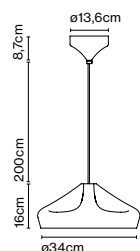

Pleat Box 36 LED

Code	Finish
A636-405-3535-27K	● White - White
A636-405-3549-27K	● White - Gold
A636-405-3835-27K	● Grey - White
A636-405-3849-27K	● Grey - Gold *
A636-405-4135-27K	● Terracotta - White
A636-405-4149-27K	● Terracotta - Gold *
A636-405-3935-27K	● Black - White *
A636-405-3949-27K	● Black - Gold
A636-405-4735-27K	● Brown - White *
A636-405-4749-27K	● Brown - Gold *
A636-405-4235-27K	● Ocher - White
A636-405-4535-27K	● Dark Green - White
A636-405-4549-27K	● Dark Green - Gold

Materials
Shade: Ceramic with the inner part in brilliant white enamel or gold
Canopy: Ceramic
Cord: Fabric

Dimmable: Yes
Integrated dimmer: No
Dimming protocols: Phase cut (Triac)

Product type: Pendant
Light source: LED SMD 700mA 8,2W 2700K CRI90 913lm
Luminaire: 220 - 240 VAC TRIAC 9,89W 233lm
Weight: Net 3,2 kg – Gross 4,3 kg
Package: 49 x 50 x 30 cm – 4,3 kg Vol – 0,07 m³
LED included

Cable length: 2 m
Wire installation: Hardwired
Color cord: Black
Canopy color: Same color as chosen shade.
Product notes: DALI available upon request