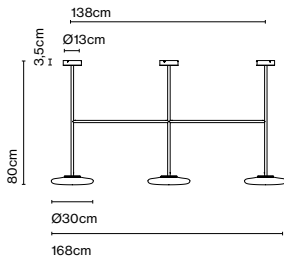

Ihana x3 80

Code	Finish	Dimming	CCT
A709-056-39-27K	● Opal	Triac	27K
A709-013-39-18/30K	● Opal	Triac	DTW 18K-30K

Materials	Dimmable: Yes
Structure: Steel	Integrated dimmer: No
Shade: Opal blown glass	Dimming protocols: Phase cut (Triac)
	Dim to warm from 1800K to 3000K. (Triac)
	DALI, Casambi

Product type: Pendant / Ceiling
Light source: LED SMD 700mA 24,6W 2700K CRI90 2739lm
Luminaire: 220 - 240 VAC TRIAC 29,67W 1491lm
Light source DTW: LED COB 350mA 18W 1800-3000K CRI90 1908lm
Luminaire DTW: 220 - 240 VAC TRIAC 22,8W
Weight: Net 6,8 kg – Gross 9,5 kg
Package: (3x) 21 x 42 x 42 cm – 3 kg Vol – 0,04 m³
24 x 14 x 114 cm – 3,7 kg Vol – 0,04 m³
24 x 14 x 114 cm – 2,8 kg Vol – 0,04 m³

LED included

Wire installation: Hardwired
Canopy color: Black