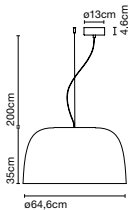

Djembé 65.35

Code	Finish	Dimming	Class
A681-268	White (RAL 1013)	Triac	II
A681-269	Grey (RAL 7022)	Triac	II
A681-270	Red (RAL 3011)	Triac	II
A681-271	Sky Blue (PANTONE 7542C)	Triac	II
A681-272	White (RAL 1013)	DALI	I
A681-273	Grey (RAL 7022)	DALI	I
A681-274	Red (RAL 3011)	DALI	I
A681-275	Sky Blue (PANTONE 7542C)	DALI	I

Materials

Shade: Bi-injected rotary moulded polyethylene (stone texture on the outer part and smooth satin white on the inner part of the fixture)
Diffuser: Aluminium

Dimmable: Yes
Integrated dimmer: No
Dimming protocols: Phase cut (Triac)
DALI
Casambi

Product type: Pendant

Light source: LED SMD 700mA 22,4W 2700K CRI90 2933lm

Luminaire: 180 - 295 VAC TRIAC 26,09W 1845lm
220 - 240 VAC DALI 26,37W 1845lm

Weight: Net 6,1 kg – Gross 8,5 kg

Package: 65 x 65 x 42 cm – 8,5 kg Vol – 0,18 m³

LED included

Dimmable

Cable length: 2 m
Wire installation: Hardwired
Color cord: Black
Canopy color: Black