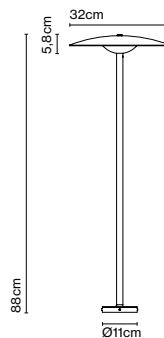

Ginger B 32/88 NEW

Code Finish
A662-594-31-27K ■ Rust Brown - White
A662-594-39-27K ■ Black - White (RAL 9005-9010)

Materials Dimmable: Yes
Diffuser: Aluminium Integrated dimmer: No
Structure: Stainless steel Dimming protocols: It depends on the purchased power supply.
Phase cut (Triac)
DALI

Product type: Bollard
Light source: LED SMD 24Vdc 10W 2700K CRI90 1038lm
Luminaire: (Power supply not included) 350lm
Weight: Net 1,9 kg – Gross 3,3 kg
Package: 14 x 13 x 88 cm - 1,4 kg – VOL - 0,02 m³
43 x 48 x 16 cm - 1,9 kg – VOL - 0,03 m³
Product notes: 24V remote power supply to be ordered separately.
LED included

Dimmable

CE

IP65

ERC

UK
CA