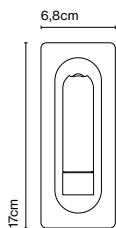

Ledtube RSC

Code	Finish
A622-216-17-27K	● Aluminium
A622-216-18-27K	● Bronze
A622-216-35-27K	● Matt white (RAL 9010)
A622-216-39-27K	● Matt black (RAL 9005)

Materials: Dimmable: No
Structure: Injected aluminium
Frontal: Transparent polycarbonate

Product type: Wall
Light source: LED SMD 700mA 2,1W 2700K CRI90 226,5lm
Luminaire: 100 - 240 VAC 4,25W 131lm
Weight: Net 0,65 kg – Gross 0,8 kg
Package: 20 x 12 x 8 cm – 0,8 kg Vol – 0,002 m³
Product notes: Incorporated press button to switch on or off when opening or closing the wall lamp. Honeycomb grill to avoid glare.
CRI90 available upon request.
LED included