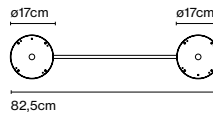

Accessory C2 Djembé 65

Code A681-019
Finish ● Black (RAL 9005)

Materials
Structure: Painted iron

Product type: Accessory
Weight: Net 1,13 kg – Gross 1,55 kg
Package: 85 x 20 x 9 cm - 1,55 kg – VOL - 0,015 m³
Product notes: Accessory to combine 2 Djembé 65 models for a single junction box.