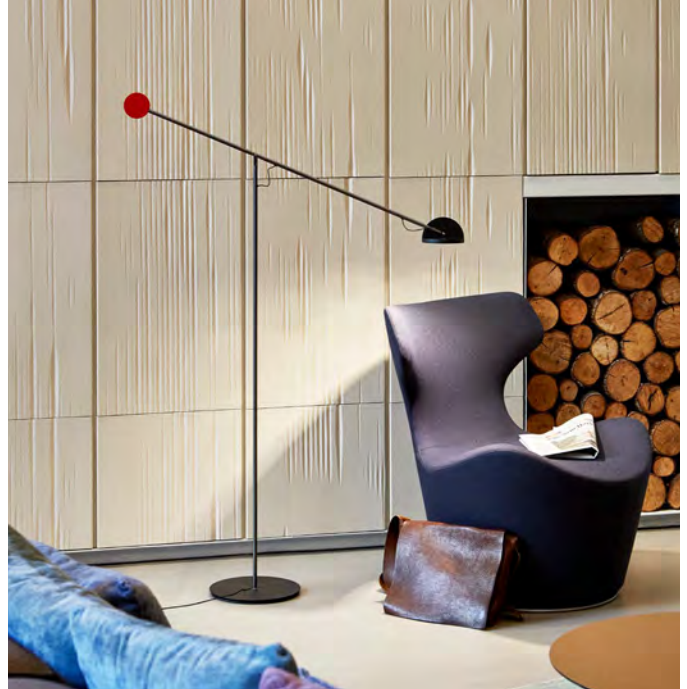

This collection consists of a table and floor lamp, as well as a separate torchier-style floor lamp, all of which use mixed materials of different densities, such as aluminum and steel, to create a unique counterweight system.

This structure affords great precision when moving the lamp, reaching different heights and distances to adjust the position and direction of the light beam.