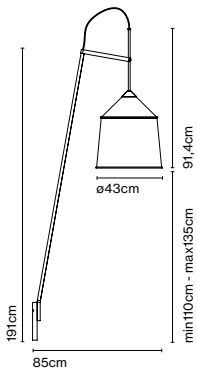

Jaima P207 + Shade 43

Code A683-027   Finish ● Black (RAL 9005)
Structure

Shade 43
A683-028   ● Blue *
A683-029   ● Beige
A683-030   ● Grey

Materials
Shade: Textilene, inner part in white
Structure: Stainless steel
Extensible stem: Carbon fiber
Dimmable: Yes
Integrated dimmer: No
Dimmer Casambi IP65 (optional)

Product type: Floor
Light source: LED COB 230 VAC 15W 2700K CRI90 1022lm
Luminaire: 230VAC TRIAC 15W 528lm
Weight: Net 4,1 kg – Gross 10,3 kg
Package: 216 x 48 x 23 cm – 7,8 kg Vol – 0,24 m³
45 x 45 x 39 cm – 2,5 kg Vol – 0,08 m³
LED included

CE
EAC
IP65
⊕