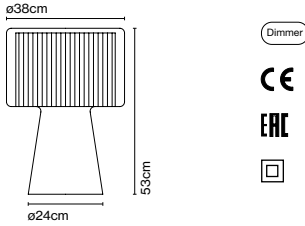

Mercer

Code
A89-001
A89-070

Finish
● Natural cotton ribbon
● Pearl white

Materials
Shade: Textile
Structure: Blown glass
Diffuser: Opal disc

Integrated dimmer: Yes
Dimmer type: Progressive in-line dimmer

Product type: Table
Light source: E27 LED 9,5W DIM
Weight: Net 5 kg – Gross 7 kg
Package: 65 x 49 x 49 cm – 7 kg Vol – 0,16 m³

Cable length: 1,5 m
Wire installation: Plug-in
Color cord: Black
Switch location: In-line