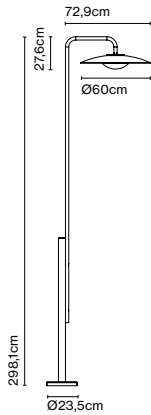

Ginger 60/298

Code A662-735
Finish **Black-White** (RAL 9005-9010)

Materials: Diffuser: Aluminium
Structure: Stainless Steel
Dissipater: Aluminium

Dimmable: Yes
Integrated dimmer: No
Dimming: Depending on the connection
ON / OFF
1-10V

Product type: Lamppost

Light source: LED SMD 1050mA 33,8W 2700K CRI90 4037lm

Luminaire: 90 - 305 VAC 1-10V 35,8W 1463lm

Weight: Net 13,25 kg – Gross 20,05 kg

Package: 68 x 69 x 24 cm – 5,7 kg Vol – 0,11 m³

61 x 16 x 255 cm – 11,1 kg Vol – 0,25 m³

25 x 25 x 44 cm – 3,25 kg Vol – 0,03 m³

LED included

Dimmable

CE

IP65

ERC

UK
CA