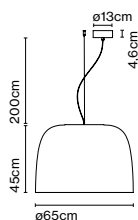

Product type: Pendant

Light source: LED SMD 700mA 22,4W 2700K CRI90 2933lm

Luminaire: 180 - 295 VAC TRIAC 26,09W 1770lm
220 - 240 VAC DALI 26,37W 1770lm

Weight: Net 6,9 kg – Gross 9,3 kg

Package: 65 x 65 x 49 cm – 9,3 kg Vol – 0,2 m³

LED included

Dimmable

Cable length: 2 m
Wire installation: Hardwired
Color cord: Black
Canopy color: Black