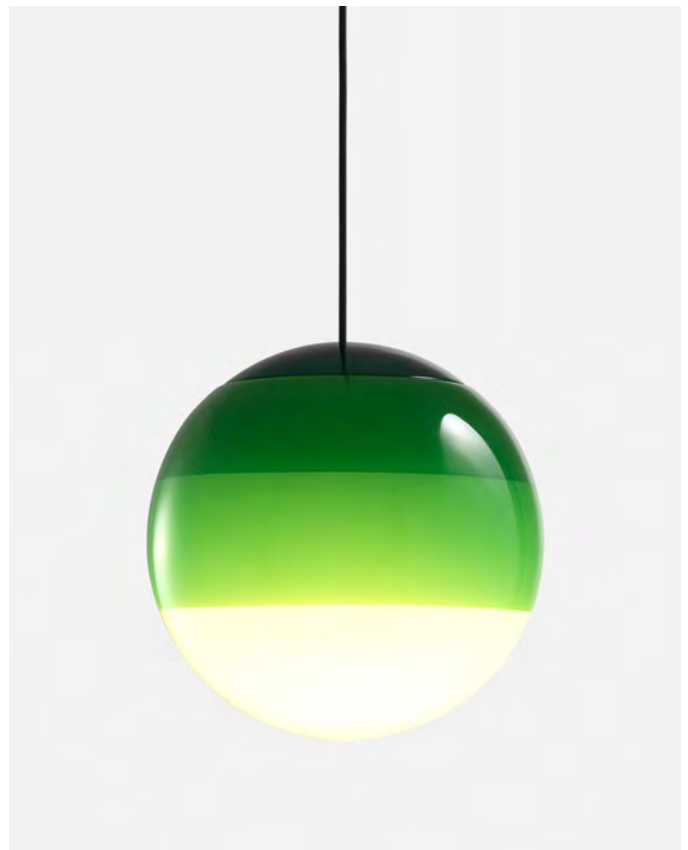

Dipping Light 13 - 24V

Code	Finish
A691-250	White
A691-251	Blue
A691-252	Green
A691-253	Amber
A691-254	Pink

Materials
Diffuser: Brilliant white blown glass globe with layered paint
Cover: Polycarbonate

Dimmable: Yes
Integrated dimmer: No
Dimming protocols: It depends on the purchased power supply.
Phase cut (Triac), DALI, Casambi

Product type: Pendant
Light source: LED SMD 24Vdc 5W 2700K CRI90 495lm
Luminaire: (Power supply not included) 203lm
Weight: Net 0,6 kg – Gross 1 kg
Package: 21 x 22 x 23 cm – 1 kg Vol – 0,01 m³
Product notes: Use with Cluster page 49. 1 pc. hook accessory included
LED included

Dimmable

CE

EAC

UK
CA

Cable length: 4 m
Wire installation: Hardwired
Color cord: Black