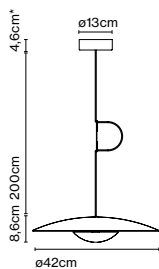

Ginger 42

Code	Finish	Dimming	Class
A662-025	● Oak - White	Triac	II
A662-026	● Wenge - White	Triac	II
A662-027	● Oak - White	DALI	I
A662-028	● Wenge - White	DALI	I
A662-029	● Oak - White	1-10V	I
A662-030	● Wenge - White	1-10V	I
A662-360	● Brushed brass - Brushed brass	Triac	II
A662-361	● Brushed brass - White	Triac	II
A662-362	● Black - White	Triac	II
A662-364	● Brushed brass - Brushed brass	DALI	I
A662-365	● Brushed brass - White	DALI	I
A662-366	● Black - White	DALI	I

Materials

Diffuser: Pressed wood or brushed aluminium

Dissipater: Aluminium

Dimmable: Yes

Integrated dimmer: No

Dimming protocols: Phase cut (Triac)

DALI, Casambi

1-10V

Product type: Pendant

Light source: LED SMD 700mA 16,28W 2700K CRI90 1873lm

Luminaire: 180 - 295 VAC TRIAC 19,71W 698lm

220 - 240 VAC DALI 20,32W 698lm

220 - 240 VAC 1-10V 20,85W 698lm

Weight: Net 2 kg – Gross 3,5 kg

Package: 57 x 53 x 17 cm – 3,5 kg Vol – 0,051 m³

LED included

Dimmable

CE

ERC

UK
CA