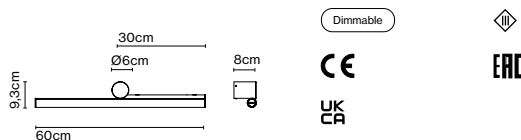

Ambrosia A 60 right

Code	Finish	CCT
A704-016-15-22K	● Matt Gold	22K
A704-016-15-27K	● Matt Gold	27K
A704-016-15-30K	● Matt Gold	30K
A704-016-16-22K	● Black	22K
A704-016-16-27K	● Black	27K
A704-016-16-30K	● Black	30K

Materials
Structure: Aluminium
Diffuser: Methacrylate
Canopy: Aluminium / Steel

Dimmable: Yes
Integrated dimmer: No
Dimming protocols: It depends on the purchased power supply.

Product type: Wall
Light source Ambrosia 22K: LED SMD 24Vdc 9,6W 2200K CRI90 1058lm
Luminaire Ambrosia 22K: (Power supply not included) 1003lm

Light source Ambrosia 27K: LED SMD 24Vdc 9,6W 2700K CRI90 1014lm
Luminaire Ambrosia 27K: (Power supply not included) 1007lm

Light source Ambrosia 30K: LED SMD 24Vdc 9,6W 3000K CRI90 1028lm
Luminaire Ambrosia 30K: (Power supply not included) 1025lm

Product notes: 24V remote power supply to be ordered separately.

Weight: Net 0,59 kg – Gross 1,3 kg

Package: 6,8 x 8 x 8 cm - 0,6 kg – Vol - 0,004 m³

14,5 x 13,5 x 61 cm - 0,7 kg – Vol - 0,01 m³

LED included

Wire installation: Hardwired / Recessed