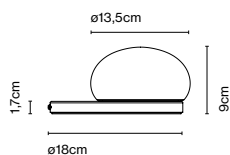

Materials Dimmable: No
Base: Steel
Diffuser: Opal blown glass

Product type: Table
Light source: LED SMD 24Vdc 6,5W 2700K CRI90 579lm
Luminaire: 100 - 240 VAC 7,2W 157lm
Weight: Net 0,39 kg – Gross 1,22 kg
Package: 22 x 19 x 13 cm – 1,22 kg Vol – 0,005 m³ (1u)
 39 x 17 x 45 cm – 5,4 kg Vol – 0,03 m³ (4u)
Product note: Multiple order of 4 units
LED included