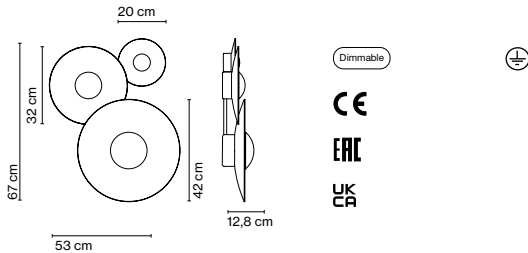

Product type: Wall / Ceiling
Light source: LED SMD 700mA 28,5W 2700K CRI90 3243lm
Luminaire: 180 - 295 VAC TRIAC 33,5W 1209lm
Weight: Net 7,8 kg – Gross 10 kg
Package: 23 x 21 x 10 cm – 1 kg Vol – 0,01 m³
57 x 53 x 17 cm – 3,5 kg Vol – 0,051 m³
57 x 53 x 17 cm – 3 kg Vol – 0,051 m³
53 x 53 x 12 cm – 2,5 kg Vol – 0,03 m³
Product notes: Accessory to combine Ginger models 20 C, 32 C, and 42 C for a single junction box.