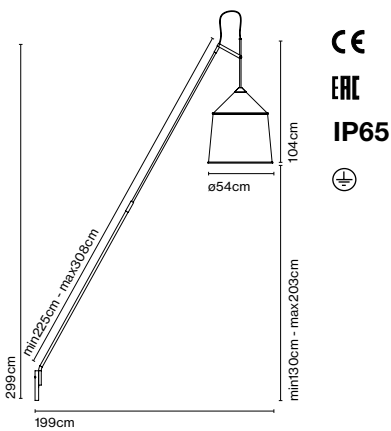

Jaima P307 + Shade 54

Code Finish
Structure
A683-035 ● Black (RAL 9005)

Shade 54
A683-036 ● Blue *
A683-037 ● Beige
A683-038 ● Grey

Materials
Shade: Textilene, inner part in white
Structure: Stainless steel
Extensible stem: Carbon fiber
Dimmable: Yes
Integrated dimmer: No
Dimmer Casambi IP65 (optional)

Product type: Floor
Light source: LED COB 230VAC 15W 2700K CRI90 1022lm
Luminaire: 230VAC TRIAC 15W 513lm
Weight: Net 4,7 kg – Gross 12,5 kg
Package: 277 x 48 x 23 cm – 9 kg Vol – 0,3 m³
55 x 55 x 45 cm – 3,5 kg Vol – 0,136 m³
LED included

Cable length: min 2 m - max 2,8 m
Wire installation: Plug-in
Color cord: Black