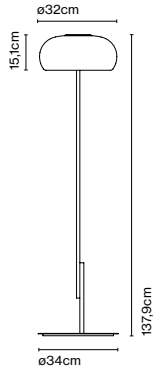

Vetra P

Code	Finish
A689-008	● White *
A689-009	● Black *

Materials
Base: Iron
Stem: Iron
Shade: Blown glass
Dissipater: Aluminium

Dimmable: Yes
Integrated dimmer: Yes
3 positions sensor dimmer.

Product type: Floor
Light source: LED SMD 700mA 8,2W 2700K CRI90 913lm
Luminaire: 100 - 240 VAC 10,85W 348lm
Weight: Net 7,9 kg – Gross 10 kg
Package: 43 x 43 x 28 cm – 3 kg Vol – 0,051 m³
140 x 25 x 25 cm – 4 kg Vol – 0,09 m³
36 x 36 x 5 cm – 3 kg Vol – 0,01 m³
LED included

Dimmer