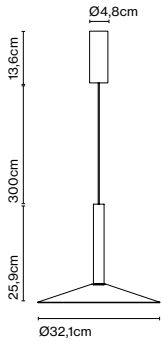

Milana 32

Code Finish
A699-003-35-27K ● Off-white (RAL 1013)
A699-003-39-27K ● Black (RAL 9005)

Materials Dimmable: Yes
Shade: Aluminium Integrated dimmer: No
Diffuser: Polycarbonate Dimming protocols: Phase cut (Triac)

Product type: Pendant
Light source: LED SMD 700mA 8,6W 2700K CRI90 372lm
Luminaire: 220 - 240 VAC TRIAC 8,72W 340lm
Weight: Net 0,87 kg – Gross 1,68 kg
Package: 24 x 24 x 7 cm – 0,86 kg Vol – 0,004 m³
36,5 x 36,5 x 7,5 cm – 0,82 kg Vol – 0,009 m³
Product notes: DALI upon request
LED included

Dimmable

CE

ERC

UK
CA