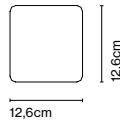

Lid

Code   Finish
A646-005   ● White (RAL 9003)
A646-022   ● Brown (RAL 8019)
A646-023   ● Rust brown
A646-007   ● Dark iroko
A646-009   ● Stone-like*

Materials
Structure: Injected aluminium
Lids: Metal, wood, stone-like

Product type: Accessory