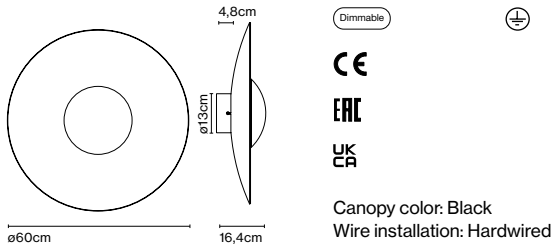

Ginger 60C

Code	Finish
A662-154	● Oak - White
A662-155	● Wenge - White
A662-156	● Oak - Oak
A662-157	● Wenge - Wenge
A662-386	● Brushed brass - Brushed brass
A662-387	● Black - White
A662-572-36-27K	● Mauve (RAL 010 70 10)
A662-572-37-27K	● Sand (RAL 050 85 10)
A662-572-38-27K	● Stone Grey (RAL 000 65 00)

Materials: Diffuser: Pressed wood or brushed aluminium
Dissipater: Aluminium
Canopy: Metal

Dimmable: Yes
Integrated dimmer: No
Dimming protocols: Phase cut (Triac)
Casambi

Product type: Wall / Ceiling
Light source: LED SMD 700mA 22,4W 2700K CRI90 2933lm
Luminaire: 180 - 295 VAC TRIAC 26,09W 1165lm
Weight: Net 3,3 kg – Gross 6,3 kg
Package: 72 x 72 x 28 cm – 6,3 kg Vol – 0,1 m³
LED included

Product notes: Casambi available upon request

DALI available upon request