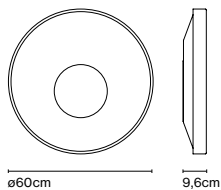

LED included

Dimmable

CE

ERC

UK
CA

Wire installation: Hardwired

Imaginative and playful, Tam Tam is dynamic in its configuration and expressive in its colours. The extensive collection, which comes in pendant, wall and floor lamps, has harnessed colour since its inception to create volume and accentuate spaces.