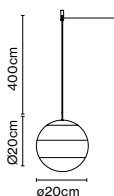

Dipping Light 20 - 24V

Code	Finish
A691-270	White
A691-271	Blue
A691-272	Green
A691-273	Amber
A691-274	Pink

Materials
Diffuser: Brilliant white blown glass globe with layered paint
Cover: Polycarbonate

Dimmable: Yes
Integrated dimmer: No
Dimming protocols: It depends on the purchased power supply.
Phase cut (Triac), DALI, Casambi

Product type: Pendant
Light source: LED SMD 24Vdc 5W 2700K CRI90 495lm
Luminaire: (Power supply not included) 231lm
Weight: Net 1,06 kg – Gross 1,7 kg
Package: 36 x 26 x 26 cm – 1,7 kg Vol – 0,02 m³
Product notes: Use with Cluster page 49.
1 pc. hook accessory included
LED included

Dimmable

CE

ERC

UK
CA