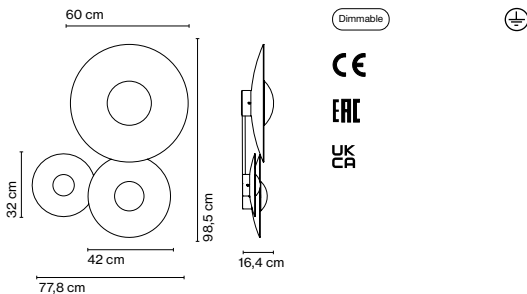

Product type: Wall / Ceiling
Light source: LED SMD 700mA 47W 2700K CRI90 5719lm
Luminaire: 180 - 295 VAC TRIAC 55,2W 2213lm
Weight: Net 11,8 kg – Gross 13,5 kg
Package: 57 x 53 x 17 cm – 3 kg Vol – 0,051 m³
          57 x 53 x 17 cm – 3,5 kg Vol – 0,051 m³
          72 x 72 x 28 cm – 5 kg Vol – 0,098 m³
          63 x 62 x 7 cm – 3 kg Vol – 0,027 m³
Product notes: Accessory to combine Ginger models 32 C, 42 C, and 60 C for a single junction box.