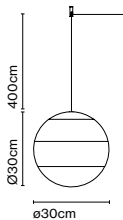

Dipping Light 30 - 24V

Code	Finish
A691-290	White
A691-291	Blue
A691-292	Green
A691-293	Amber
A691-294	Pink

Materials
Diffuser: Brilliant white blown glass globe with layered paint
Cover: Polycarbonate

Dimmable: Yes
Integrated dimmer: No
Dimming protocols: It depends on the purchased power supply.
Phase cut (Triac), DALI, Casambi

Product type: Pendant
Light source: LED SMD 24Vdc 11,5W 2700K CRI90 1024lm
Luminaire: (Power supply not included) 379lm
Weight: Net 2 kg – Gross 3,3 kg
Package: 41 x 40 x 41 cm – 3,3 kg Vol – 0,07 m³
Product notes: Use with Cluster page 49.
1 pc. hook accessory included
LED included

Dimmable

CE

ERC

UK
CA