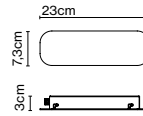

Canopy Fris

Code	Finish	Dimming	Class
A666-214-16	● Black - 20W 24V	Triac	II
A666-222-16	● Black - 35W 24V	Casambi	I