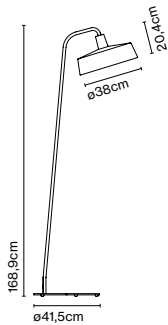

Soho 38 P LED

Code	Finish
A631-230	● White
A631-231	● Stone grey
A631-232	● Black

Materials
Shade: Rotary moulded polyethylene
Diffuser: Methacrylate opal
Structure: Metal with stainless anti-oxidant cataphoresis

Dimmable: Yes
Integrated dimmer: No
Dimming protocols: Phase cut (Triac)

Product type: Ceiling
Light source: LED SMD 700mA 8,2W 2700K CRI90 913lm
Luminaire: 220 - 240 VAC TRIAC 9,89W
Weight: Net 12 kg – Gross 14,5 kg
Package: 44 x 44 x 24 cm – 3 kg Vol – 0,05 m³
46 x 46 x 3 cm – 8,5 kg Vol – 0,006 m³
176 x 30 x 6,5 cm – 3 kg Vol – 0,03 m³
LED included

Dimmable

IP44

CE

ERC