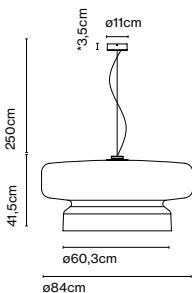

Bohemia 84

Code	Finish	Dimming	Class
A698-001	● Green	Triac	II
A698-002	● Violet *	Triac	II
A698-003	● Amber	Triac	II
A698-004	● Green	DALI	I
A698-005	● Violet *	DALI	I
A698-006	● Amber	DALI	I

Materials
Shade: Rotomoulded polycarbonate
Diffuser: Opal methacrylate

Dimmable: Yes
Integrated dimmer: No
Dimming protocols: Phase cut (Triac)
DALI
Casambi

Product type: Pendant
Light source: LED SMD 700mA 22,4W 2700K CRI90 2933lm
Luminaire: 180 - 295 VAC TRIAC 26W 1619lm
220 - 240 VAC DALI 26,37W 1619lm
Weight: Net 12,7 kg – Gross 20 kg
Package: 93 x 93 x 53 cm – 20 kg Vol – 0,5 m³
LED included

Dimmable

Cable length: 2,5 m
Wire installation: Hardwired
Color cord: Black
Canopy color: Black