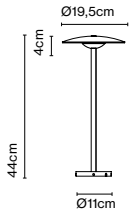

Ginger B 20/44

Code
A662-554-31
A662-554-39

Finish
● Rust Brown - White
● Black - White (RAL 9005-9010)

Materials
Diffuser: Aluminium
Structure: Aluminium

Dimmable: Yes
Integrated dimmer: No
Dimming protocols: It depends on the purchased power supply.

Product type: Bollard
Light source: LED SMD 24Vdc 5W 2700K CRI90 495lm
Luminaire: (Power supply not included) 161lm
Weight: Net 0,8 kg – Gross 1,3 kg
Package: 25 x 23 x 12 cm – 0,7 kg Vol – 0,007 m³
15 x 13 x 48 cm – 0,6 kg Vol – 0,009 m³
Product notes: 24V remote power supply to be ordered separately.
LED included

Dimmable

CE

ERC

UK
CA

IP65

Power supplies on page 136

Cable length: 2,6 m