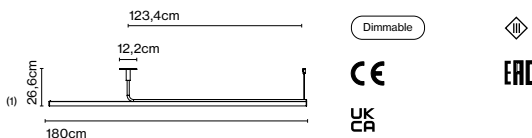

Weight: 3,1 kg – Gross 3,6 kg
 Package: 29 x 10 x 135 cm - 2 kg – VOL - 0,04 m³
 8 x 8 x 188 cm - 1,6 kg – VOL - 0,01 m³

Product notes: 24V remote power supply to be ordered separately.
 LED included

(1) The height can be increased by means of the 40 or 60 cm poles (max. 3 units.) They can be combined..