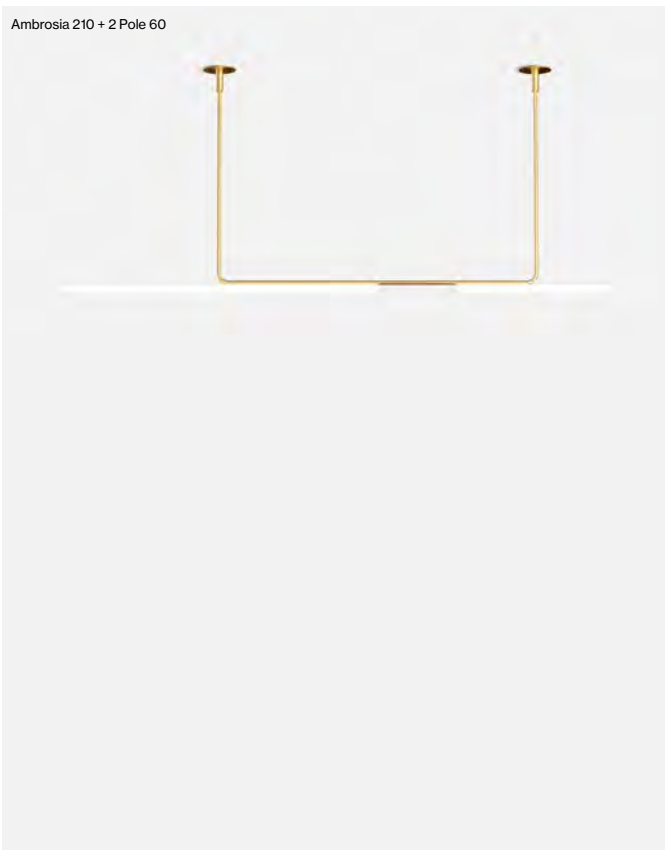

Ambrosia 180

Code	Finish	CCT
A704-002-15-22K	● Matt Gold	22K
A704-002-15-27K	● Matt Gold	27K
A704-002-15-30K	● Matt Gold	30K
A704-002-16-22K	● Black	22K
A704-002-16-27K	● Black	27K
A704-002-16-30K	● Black	30K

Materials
Structure: Aluminium
Diffuser: Methacrylate
Canopy: Aluminium / Steel

Dimmable: Yes
Integrated dimmer: No
Dimming protocols: It depends on the purchased power supply.

Product type: Pendant / Ceiling
Light source Ambrosia 22K: LED SMD 24Vdc 28,8W 2200K CRI90 3174lm
Luminaire Ambrosia 22K: (Power supply not included) 2823lm

Light source Ambrosia 27K: LED SMD 24Vdc 28,8W 2700K CRI90 3042lm
Luminaire Ambrosia 27K: (Power supply not included) 2833lm

Light source Ambrosia 30K: LED SMD 24Vdc 28,8W 3000K CRI90 3384lm
Luminaire Ambrosia 30K: (Power supply not included) 2886lm

Weight: 3,1 kg – Gross 3,6 kg
Package: 29 x 10 x 135 cm - 2 kg – VOL - 0,04 m³
8 x 8 x 188 cm - 1,6 kg – VOL - 0,01 m³

Product notes: 24V remote power supply to be ordered separately.
LED included

(1) The height can be increased by means of the 40 or 60 cm poles (max. 3 units.) They can be combined..

Wire installation: Hardwired / Recessed

Ambrosia 210

Code	Finish	CCT
A704-003-15-22K	● Matt Gold	22K
A704-003-15-27K	● Matt Gold	27K
A704-003-15-30K	● Matt Gold	30K
A704-003-16-22K	● Black	22K
A704-003-16-27K	● Black	27K
A704-003-16-30K	● Black	30K

Materials
Structure: Aluminium
Diffuser: Methacrylate
Canopy: Aluminium / Steel

Dimmable: Yes
Integrated dimmer: No
Dimming protocols: It depends on the purchased power supply.

Product type: Pendant / Ceiling
Light source Ambrosia 22K: LED SMD 24Vdc 28,8W 2200K CRI90 3174lm
Luminaire Ambrosia 22K: (Power supply not included) 2802lm