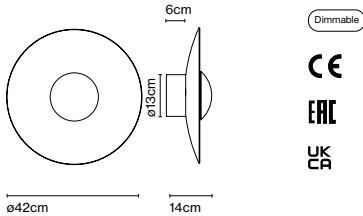

Ginger 42C IP65

Code
A662-552-31
A662-552-39

Finish
● Rust Brown
▲ Black - White (RAL 9005-9010)

Materials
Diffuser: Aluminium
Dissipater: Aluminium

Dimmable: Yes
Integrated dimmer: No
Dimming protocols: Phase cut (Triac)

Product type: Wall / Ceiling
Light source: LED SMD 700mA 16,28W 2700K CRI90 1873lm
Luminaire: 180 - 295 VAC TRIAC 19,71W 698lm - Black-White
180 - 295 VAC TRIAC 19,71W 186lm - Rust brown
Weight: Net 1,8 kg – Gross 3,5 kg
Package: 57 x 53 x 17 cm – 3,5 kg Vol – 0,051 m³
Product notes: DALI and Casambi upon request
LED included

Canopy color: Black