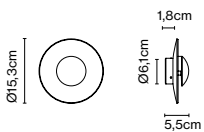

Ginger 15C IP65

Code
A662-549-31
A662-549-39

Finish
● Rust Brown
● Black - White (RAL 9005-9010)

Materials
Diffuser: Aluminium
Dissipater: Aluminium
Structure: Stainless steel

Dimmable: Yes
Integrated dimmer: No
Dimming protocols: It depends on the purchased power supply.
Phase cut (Triac)
DALI

Product type: Wall / Ceiling
Light source: LED SMD 24Vdc 5W 2700K CRI90 495lm
Luminaire: (Power supply not included) 67lm - Black-White
(Power supply not included) 27lm - Rust brown
Weight: Net 0,4 kg – Gross 0,5 kg
Package: 24 x 21 x 10 cm – 0,5 kg Vol – 0,01 m³
Product notes: 24V remote power supply to be ordered separately.
LED included

Dimmable

CE

ERC

UK
CA

IP65