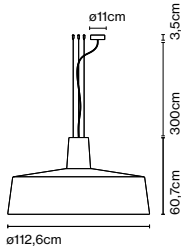

Soho 112 IP44 LED

Code	Finish
A631-169	● White
A631-170	● Stone grey
A631-171	● Black

Materials
Shade: Rotary moulded polyethylene
Diffuser: Methacrylate opal

Dimmable: Yes
Integrated dimmer: No
Dimming protocols: Phase cut (Triac)
Casambi

Product type: Pendant
Light source: LED SMD 350mA 93,6W 2700K CRI90 15648lm
Luminaire: 180 - 295 VAC TRIAC 109,8W 8085lm
Weight: Net 27,6 kg – Gross 32 kg
Package: 116 x 114 x 71 cm – 32 kg Vol – 0,95 m³
Product notes: 3000K available upon request
LED included

Dimmable

CE

IP44

ERC

UK
CA