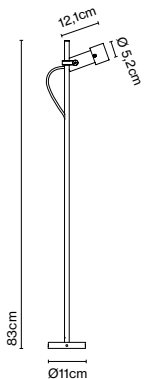

Palosanto B 5/83 NEW

Code	Finish	Output
A722-012-39-27K	● Black (RAL 9005)	2,8W
A722-017-39-27K	● Black (RAL 9005)	6,3W
A722-012-31-27K	● Rust Brown	2,8W
A722-017-31-27K	● Rust Brown	6,3W

Materials
Diffuser: Aluminium
Structure: Aluminium

Dimmable: Yes
Integrated dimmer: No
Dimming protocols: It depends on the purchased power supply.

Product type: Bollard
Light source: LED SMD 24Vdc 2,8W 2700K CRI90
LED SMD 24Vdc 6,3W 2700K CRI90
Luminaire: (Power supply not included) 200lm / 426lm
Lens with 27° aperture. Glare cell included in the packaging

Product notes: 24V remote power supply to be ordered separately.
Lenses with 14° and 37° aperture available upon request. Upcharge of 30€.
3000K available upon request. Upcharge of 15€.
The light focus moves 21,5 cm along the stem.
LED included

Dimmable

CE

IP65

ERC

UK
CA