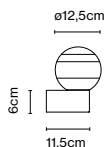

Dipping Light A1-13

Code	Finish
A691-200	White - Brushed Brass
A691-202	Blue - Brushed Brass
A691-204	Green - Brushed Brass
A691-206	Amber - Brushed Brass
A691-208	Pink - Brushed Brass

Materials
Body: Metal
Diffuser: Brilliant white blown glass globe with layered paint

Dimmable: Yes
Integrated dimmer: No
Dimming protocols: Phase cut (Triac)

Product type: Wall
Light source: LED COB 500mA 5,68W 2700K CRI90 645lm
Luminaire: 220 - 240 VAC TRIAC 9,3W
Weight: Net 0,9 kg – Gross 1,5 kg
Package: 18 x 18 x 28 cm – 1,5 kg Vol – 0,001 m³
LED included

Dimmable

CE

ERC

UK
CA

Wire installation: Hardwired