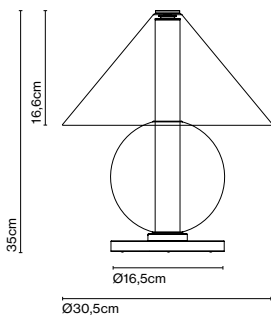

Fragile NEW

Code A724-100-50-22K
A724-100-46-22K

Finish
○ Translucent
● Amber

Materials
Diffuser: Blown glass
Base: Methacrylate

Dimmable: Yes
Integrated dimmer: Yes
Dimming protocols: Progressive from 0 to 100

Product type: Table
Light source: LED SMD 700mA 2,1W 2200K CRI80 226,5lm
Luminaire: 85 - 264 VAC
Weight: Net 2,1 kg – Gross 4,6 kg
Package: 65 x 39 x 31 cm - 4,6 kg – VOL - 0,08 m³
LED included

Dimmer

CE

EAC