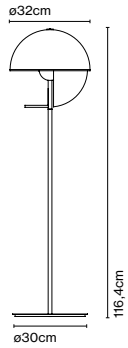

Theia P

Code
A672-003
A672-004

Finish
● White (RAL 9010)
● Black (RAL 9005)

Materials
Base: Iron
Stem: Iron
Dissipater: Aluminium
Diffuser: Spun metal
Shade: Thermoformed methacrylate

Dimmable: No
Integrated dimmer: Yes

Product type: Floor
Light source: LED SMD 700mA 8,2W 2700K CRI90 913lm
Luminaire: 100 - 240 VAC 10,85W
Weight: Net 6,8 kg – Gross 8,5 kg
Package: 37 x 37 x 23 cm – 5,8 kg Vol – 0,03 m³
120 x 17 x 12 cm – 2,7 kg Vol – 0,02 m³
LED included

Dimmer

CE

ERC