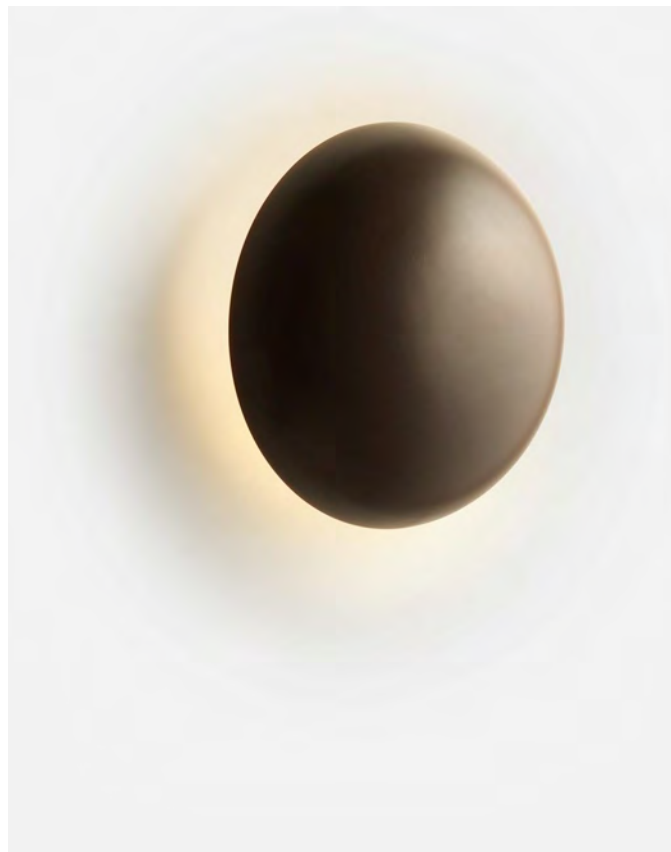

LED included

Dimmable

CE

IP65

ERC

UK
CA

Wire installation: Hardwired

The Bicoca is born with the optimism of brightening life and accompanying the good times, wherever you go. This colorful, lightweight portable lamp projects an intimate light that adds warmth to all your personal spaces.

Made of polycarbonate, Bicoca begins with an overlay of basic geometric figures, with a tiltable shade to direct the light. Three separate accessories increase the applicability and versatility of the lamp.