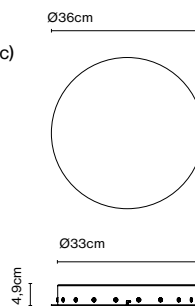

Cluster Ambrosia V 200W

Code	Finish	Dimming	Class
A666-237-39	● Black	Triac	II
A666-235-39	● Black	DALI (max. 150W)	I
A666-236-39	● Black	Casambi (max. 150W)	I

Materials
Structure: Painted iron

Product type: Accessory
Luminaire: 220 - 240 VAC TRIAC 200W (max.)
220 - 240 VAC DALI / Casambi 150W (max.)

Weight: Net 3,4 kg – Gross 4 kg
Package: 42 x 42 x 8 cm - 4 kg – VOL - 0,01 m³
Product notes: Canopy for 24V luminaires.

Wire installation: Hardwired
Canopy color: Black - Entry points: 5

Dimmable

ERC

CE

UK
CA