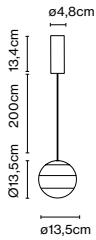

Dipping Light 13

Code	Finish
A691-240	White
A691-241	Blue
A691-242	Green
A691-243	Amber
A691-244	Pink

Materials
Diffuser: Brilliant white blown glass globe with layered paint
Cover: Polycarbonate
Canopy: Metal

Dimmable: Yes
Integrated dimmer: No
Dimming protocols: Phase cut (Triac)
Casambi
DALI

Product type: Pendant
Light source: LED SMD 350mA 4,05W 2700K CRI90 463lm
Luminaire: 220 - 240 VAC TRIAC 5,72W 203lm
Weight: Net 0,8 kg – Gross 1,3 kg
Package: 21 x 22 x 23 cm – 1,3 kg Vol – 0,01 m³
LED included