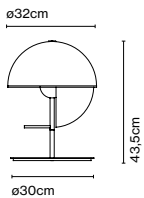

Theia M

Code A672-001
A672-002

Finish
● White (RAL 9010)
● Black (RAL 9005)

Materials Base: Iron
Stem: Iron
Dissipater: Aluminium
Diffuser: Spun metal
Shade: Thermoformed methacrylate

Dimmable: No
Integrated dimmer: Yes

Product type: Table
Light source: LED SMD 700mA 8,2W 2700K CRI90 913lm
Luminaire: 100 - 240 VAC 10,85W
Weight: Net 5,9 kg – Gross 7,2 kg
Package: 36 x 36 x 24 cm – 5,8 kg Vol – 0,03 m³
44 x 18 x 12 cm – 1,4 kg Vol – 0,01 m³
LED included

Cable length: 1,5 m
Wire installation: Plug-in
Color cord: Black
Switch location: Built-in the dissipater