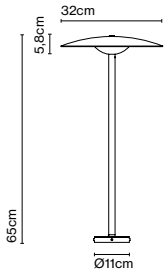

Ginger B 32/65 NEW

Code Finish
A662-593-31-27K ■ Rust Brown - White
A662-593-39-27K ■ Black - White (RAL 9005-9010)

Materials Dimmable: Yes
Diffuser: Aluminium Integrated dimmer: No
Structure: Stainless steel Dimming protocols: It depends on the purchased power supply.
Phase cut (Triac)
DALI

Product type: Bollard
Light source: LED SMD 24Vdc 10W 2700K CRI90 1038lm
Luminaire: (Power supply not included) 350lm
Weight: Net 1,7 kg – Gross 3,1 kg
Package: 14 x 13 x 65 cm - 1,16 kg – VOL - 0,01 m³
43 x 48 x 16 cm - 1,9 kg – VOL - 0,03 m³
Product notes: 24V remote power supply to be ordered separately.
LED included

Dimmable

CE

IP65

ERC

UK
CA