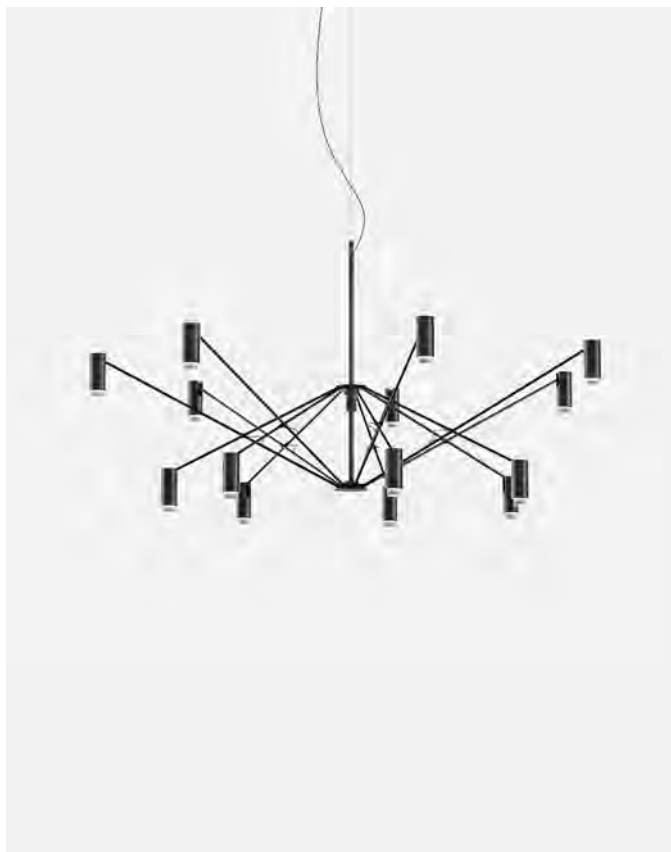

The W

Code	Finish	Dimming
A705-001-3949-27K	● Black - Gold	Triac
A705-001-3937-27K	● Black - Ivory (RAL 1015)	Triac
A705-001-3941-27K	● Black - Terracotta (RAL 8023)	Triac
A705-002-3949-27K	● Black - Gold	DALI
A705-002-3937-27K	● Black - Ivory (RAL 1015)	DALI
A705-002-3941-27K	● Black - Terracotta (RAL 8023)	DALI

Materials: Structure: Aluminium
Diffusers: Aluminium, Polycarbonate

Dimmable: Yes
Integrated dimmer: No
Dimming protocols: Phase cut (Triac)
DALI
Casambi

Product type: Pendant
Light source: LED SMD 48V 102W 2700K CRI90 9660lm
Luminaire: 220 - 240 VAC TRIAC 110W 6405lm
100 - 240 VAC DALI 110W 6405lm
Weight: Net 13,3 kg – Gross 15,4 kg
Package: 21 x 21 x 112 cm – 4,3 kg Vol – 0,05 m³
26 x 20 x 51 cm – 7,3 kg Vol – 0,03 m³
42 x 42 x 8 cm – 3,8 kg Vol – 0,01 m³

LED included