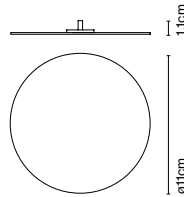

Disk accessory + magnet

Code A691-097   Finish ● Black

Materials
Structure: Metal counterweight

Product type: Accessory
Weight: Net 0,5 kg – Gross 0,6 kg
Package: 16 x 14 x 9 cm - 0,6 kg – VOL - 0,002 m³