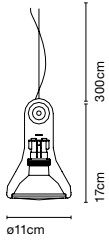

Atlas Susp.

Code A34-012   Finish
○ Translucent *

Materials
Shade: Polycarbonate
Canopy: White polyamide

Product type: Pendant
Light source: E27 LED PAR30 10W 40° 3000K
Weight: Net 0,25 kg – Gross 0,67 kg
Package: 18 x 21 x 24 cm - 0,67 kg – VOL - 0,008 m³
Product notes: Atlas has been designed to specifically accommodate the PAR30 bulb (BOM-270) so that the bulb does not protrude from the diffuser.