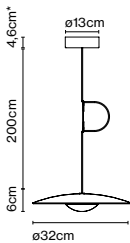

Ginger 32

Code	Finish	Dimming	Class
A662-019	● Oak - White	Triac	II
A662-020	● Wenge - White	Triac	II
A662-021	● Oak - White	DALI	I
A662-022	● Wenge - White	DALI	I
A662-023	● Oak - White	1-10V	I
A662-024	● Wenge - White	1-10V	I
A662-352	● Brushed brass - Brushed brass	Triac	II
A662-353	● Brushed brass - White	Triac	II
A662-354	● Black - White	Triac	II
A662-356	● Brushed brass - Brushed brass	DALI	I
A662-357	● Brushed brass - White	DALI	I
A662-358	● Black - White	DALI	I

Materials
Diffuser: Pressed wood or brushed aluminium
Dissipater: Aluminium

Dimmable: Yes
Integrated dimmer: No
Dimming protocols: Phase cut (Triac)
DALI, Casambi
1-10V

Product type: Pendant
Light source: LED SMD 700mA 8,2W 2700K CRI90 913lm
Luminaire: 220 - 240 VAC TRIAC 10,87W 350lm
220 - 240 VAC DALI 11,59W 350lm
220 - 240 VAC 1-10V 10,36W 350lm
Weight: Net 1,4 kg – Gross 2,5 kg
Package: 48 x 48 x 17 cm – 2,5 kg Vol – 0,04 m³
LED included

Dimmable

CE

ERC

UK
CA

* 6,5cm (DALI)

Cable length: 2 m
Wire installation: Hardwired
Color cord: Black
Canopy color: Black

Product notes: Casambi available upon request