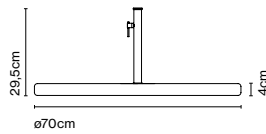

70 base + stem

Code A683-044 Finish
● Concrete and black (RAL 9005)

Materials
Base: Concrete
Stem: Stainless steel

Product type: Accessory
Weight: Net 36,8 kg – Gross 51,7 kg
Package: 75 x 75 x 19 cm - 49,5 kg – VOL -0,106 m³
31 x 18 x 17 cm - 2,2 kg – VOL -0,009 m³
Product notes: Base only compatible with Jaima P307