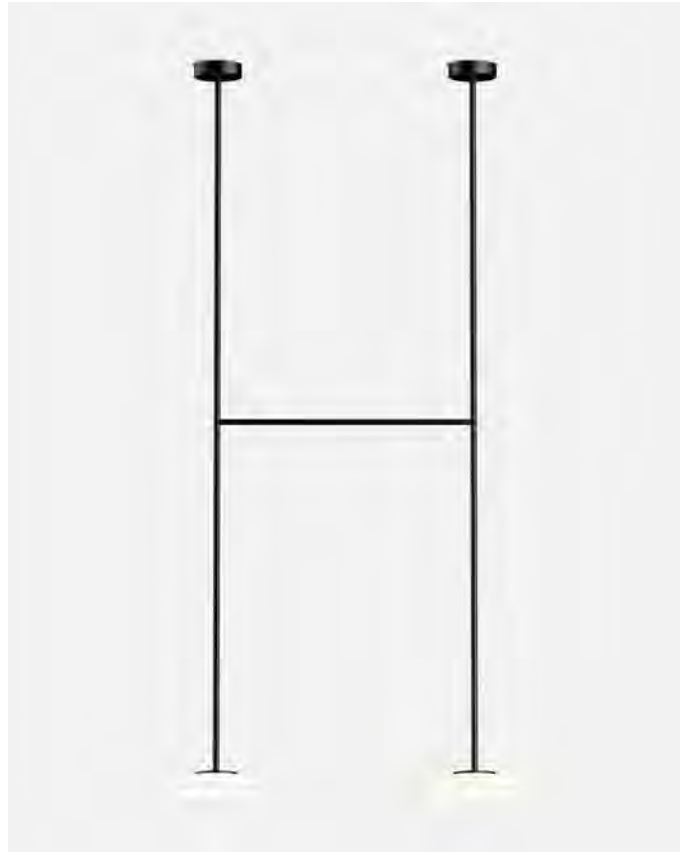

Ihana x2 200

Code	Finish	Dimming	CCT
A709-007-39-27K	● Opal	Triac	27K
A709-008-39-18/30K	● Opal	Triac	DTW 18K-30K

Materials	Dimmable: Yes
Structure: Steel	Integrated dimmer: No
Shade: Opal blown glass	Dimming protocols: Phase cut (Triac)
	Dim to warm from 1800K to 3000K. (Triac)
	DALI, Casambi

Product type: Pendant / Ceiling
Light source: LED SMD 700mA 16,4W 2700K CRI90 1826lm
Luminaire: 220 - 240 VAC TRIAC 19,78W 994lm
Light source DTW: LED COB 350mA 12W 1800-3000K CRI90 1272lm
Luminaire DTW: 220 - 240 VAC TRIAC 15,2W
Weight: Net 6,7 kg – Gross 9,7 kg
Package: (2x) 21 x 42 x 42 cm – 3 kg Vol – 0,04 m³
18 x 18 x 225 cm – 6,7 kg Vol – 0,07 m³

LED included

Wire installation: Hardwired
Canopy color: Black

Product notes: Casambi available upon request.
DALI upon request

Ihana x3 80

Code	Finish	Dimming	CCT
A709-056-39-27K	● Opal	Triac	27K
A709-013-39-18/30K	● Opal	Triac	DTW 18K-30K

Materials	Dimmable: Yes
Structure: Steel	Integrated dimmer: No
Shade: Opal blown glass	Dimming protocols: Phase cut (Triac)
	Dim to warm from 1800K to 3000K. (Triac)
	DALI, Casambi

Product type: Pendant / Ceiling
Light source: LED SMD 700mA 24,6W 2700K CRI90 2739lm
Luminaire: 220 - 240 VAC TRIAC 29,67W 1491lm
Light source DTW: LED COB 350mA 18W 1800-3000K CRI90 1908lm
Luminaire DTW: 220 - 240 VAC TRIAC 22,8W
Weight: Net 6,8 kg – Gross 9,5 kg
Package: (3x) 21 x 42 x 42 cm – 3 kg Vol – 0,04 m³
24 x 14 x 114 cm – 3,7 kg Vol – 0,04 m³
24 x 14 x 114 cm – 2,8 kg Vol – 0,04 m³

LED included

Wire installation: Hardwired
Canopy color: Black

Product notes: Casambi available upon request.
DALI upon request