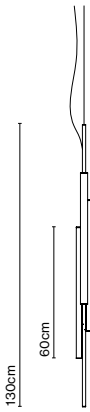

Ambrosia V 130 NEW

Code	Finish	CCT
A704-146-15-22K	● Matt Gold	22K
A704-146-15-27K	● Matt Gold	27K
A704-146-15-30K	● Matt Gold	30K
A704-146-16-22K	● Black	22K
A704-146-16-27K	● Black	27K
A704-146-16-30K	● Black	30K

Materials: Aluminium
Structure: Aluminium
Diffuser: Methacrylate

Dimmable: Yes
Integrated dimmer: No
Dimming protocols: It depends on the purchased power supply.

Product type: Pendant
Light source Ambrosia 22K: LED SMD 24Vdc 28,8W 2200K CRI90 3174lm
Luminaire Ambrosia 22K: (Power supply not included) 3009lm

Light source Ambrosia 27K: LED SMD 24Vdc 28,8W 2700K CRI90 3267lm
Luminaire Ambrosia 27K: (Power supply not included) 3021lm

Light source Ambrosia 30K: LED SMD 24Vdc 28,8W 3000K CRI90 3324lm
Luminaire Ambrosia 30K: (Power supply not included) 3078lm

Product notes: 24V remote power supply to be ordered separately.
Weight: Net 1,2 kg – Gross 1,9 kg
Package: 13 x 13 x 136 cm - 1,9 kg – VOL - 0,02 m³
LED included

Wire installation: Hardwired
Cable length: 2 m
Color cord: Black