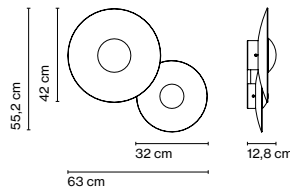

Accessory C2 32/42

Code	Finish
Structure	
A662-422	● Black
Shades 32	
A662-432	● Oak - White
A662-433	● Wenge - White
A662-434	● Oak - Oak
A662-435	● Wenge - Wenge
A662-436	● Brushed brass - Brushed brass
A662-437	● Black - White
A662-574-36-27K	● Mauve (RAL 010 70 10)
A662-574-37-27K	● Sand (RAL 050 85 10)
A662-574-38-27K	● Stone Grey (RAL 000 65 00)