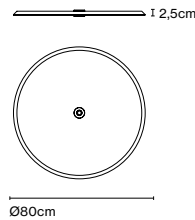

Product type: Accessory

Weight: Net 2,1 kg – Gross 2,5 kg

Package: 10 x 85 x 85 cm - 2,5 kg – VOL - 0,07 m³

Product notes: Only available for Djembé 100.38 and Djembe C100.38.

Accessory C2 Djembé 42

Code A681-017
Finish ● Black (RAL 9005)