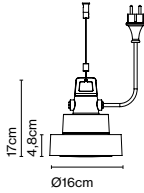

Wire installation: Hardwired

Garland accessory

Code A628-074 Finish ● Stainless steel

Product type: Accessory

Canopy IP65

Code A628-075-39 Finish ● Black

Product type: Accessory
 Weight: Net 0,2 kg – Gross 0,3 kg
 Package: 16 x 9 x 15 cm - 0,3 kg – VOL - 0,002 m³