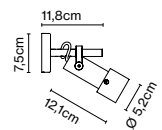

Palosanto A 5 NEW

Code	Finish	Output
A722-014-39-27K	● Black (RAL 9005)	2,8W
A722-019-39-27K	● Black (RAL 9005)	6,3W
A722-014-31-27K	● Rust Brown	2,8W
A722-019-31-27K	● Rust Brown	6,3W

Materials
Diffuser: Aluminium
Structure: Aluminium

Dimmable: Yes
Integrated dimmer: No
Dimming protocols: It depends on the purchased power supply.

Product type: Wall
Light source: LED SMD 24Vdc 2,8W 2700K CRI90
LED SMD 24Vdc 6,3W 2700K CRI90
Luminaire: (Power supply not included) 200lm / 426lm
Lens with 27° aperture. Glare cell included in the packaging

Product notes: 24V remote power supply to be ordered separately.
Lenses with 14° and 37° aperture available upon request. Upcharge of 30€.
3000K available upon request. Upcharge of 15€.
LED included

Dimmable

CE

IP65

ERC

UK

CA