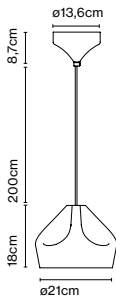

Pleat Box 24 LED

Code	Finish
A636-403-3535-27K	● White - White
A636-403-3549-27K	● White - Gold
A636-403-3835-27K	● Grey - White
A636-403-3849-27K	● Grey - Gold *
A636-403-4135-27K	● Terracotta - White
A636-403-4149-27K	● Terracotta - Gold *
A636-403-3935-27K	● Black - White *
A636-403-3949-27K	● Black - Gold
A636-403-4235-27K	● Ocher - White
A636-403-4535-27K	● Dark Green - White
A636-403-4549-27K	● Dark Green - Gold

Materials
Shade: Ceramic with the inner part in brilliant white enamel or gold
Canopy: Ceramic
Cord: Fabric

Dimmable: Yes
Integrated dimmer: No
Dimming protocols: Phase cut (Triac)

Product type: Pendant
Light source: LED SMD 700mA 8,2W 2700K CRI90 913lm
Luminaire: 220 - 240 VAC TRIAC 9,89W 113lm
Weight: Net 1,9 kg – Gross 2,5 kg
Package: 36 x 36 x 30 cm – 2,5 kg Vol – 0,04 m³
LED included

Cable length: 2 m
Wire installation: Hardwired
Color cord: Black
Canopy color: Same color as chosen shade.
Product notes: DALI available upon request