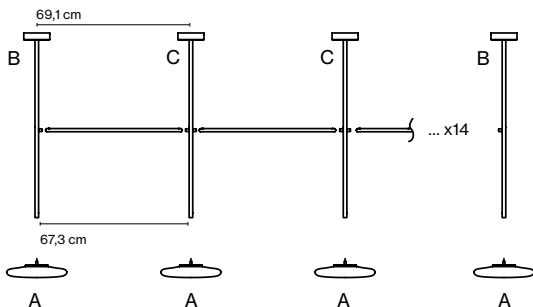

Product notes: Maximum 14 units.

Code	Description	Dimming
Start + End set (B)		
A709-054-39	● Start+End 80cm	Triac
A709-022-39	● Start+End 100cm	Triac
A709-024-39	● Start+End 150cm	Triac
A709-026-39	● Start+End 200cm	Triac
A709-052-39	● Start+End 80cm	Triac - DTW
A709-028-39	● Start+End 100cm	Triac - DTW
A709-030-39	● Start+End 150cm	Triac - DTW
A709-032-39	● Start+End 200cm	Triac - DTW

Product notes: Take into account the overall height of the setup. 1 horizontal tube included. Maximum 1 unit.

Code	Description	Dimming
Central tube (C)		
A709-055-39	● Central 80cm	Triac
A709-023-39	● Central 100cm	Triac
A709-025-39	● Central 150cm	Triac
A709-027-39	● Central 200cm	Triac
A709-053-39	● Central 80cm	Triac - DTW
A709-029-39	● Central 100cm	Triac - DTW
A709-031-39	● Central 150cm	Triac - DTW
A709-033-39	● Central 200cm	Triac - DTW

Product notes: Take into account the overall height of the setup. 1 horizontal tube included. Maximum 12 unit.