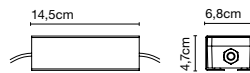

Product type: Accessory
85 - 240 VAC max. 50W
Weight: Net 2 kg – Gross 3 kg
Package: 20 x 12 x 8 cm - 3 kg – VOL - 0,002 m³
Product notes: Bluetooth smart wireless trailing edge dimmer that adjusts light intensity or switches the lamp ON/OFF. Available in Android or iOS with the app Casambi.