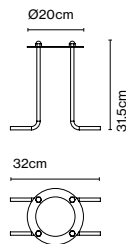

Wire installation: Hardwired

Ground fixation plate

Code A662-733
Finish **Stainless steel**

Materials: Structure: Stainless steel 316 L

Product type: Accessory

Weight: Net 1,6 kg – Gross 2,4 kg

Package: 35 x 24 x 24 cm - 2,4 kg – VOL - 0,02 m³