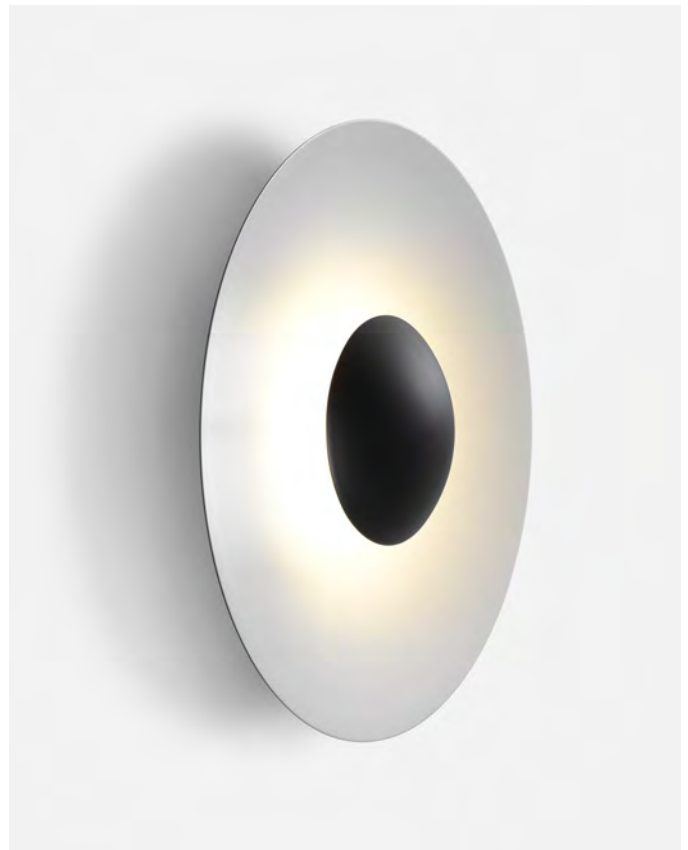

Ginger 42C IP65

Code
A662-552-31
A662-552-39

Finish
● Rust Brown
▲ Black - White (RAL 9005-9010)

Materials
Diffuser: Aluminium
Dissipater: Aluminium

Dimmable: Yes
Integrated dimmer: No
Dimming protocols: Phase cut (Triac)

Product type: Wall / Ceiling
Light source: LED SMD 700mA 16,28W 2700K CRI90 1873lm
Luminaire: 180 - 295 VAC TRIAC 19,71W 698lm - Black-White
180 - 295 VAC TRIAC 19,71W 186lm - Rust brown
Weight: Net 1,8 kg – Gross 3,5 kg
Package: 57 x 53 x 17 cm – 3,5 kg Vol – 0,051 m³
Product notes: DALI and Casambi upon request
LED included

Canopy color: Black

Ginger 60C IP65

Code
A662-553-31
A662-553-39

Finish
● Rust Brown
▲ Black - White (RAL 9005-9010)

Materials
Diffuser: Aluminium
Dissipater: Aluminium

Dimmable: Yes
Integrated dimmer: No
Dimming protocols: Phase cut (Triac)

Product type: Wall / Ceiling
Light source: LED SMD 700mA 22,4W 2700K CRI90 2933lm
Luminaire: 180 - 295 VAC TRIAC 26,09W 1165lm - Black-White
180 - 295 VAC TRIAC 26,09W 245lm - Rust brown
Weight: Net 3,6 kg – Gross 6,3 kg
Package: 67 x 67 x 24 cm – 6,3 kg Vol – 0,1 m³
Product notes: DALI and Casambi upon request
LED included

Canopy color: Black