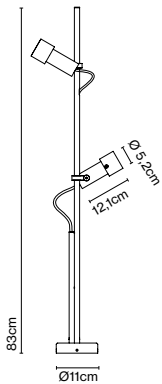

Palosanto B 5x2/83 NEW

Code	Finish	Output
A722-013-39-27K	● Black (RAL 9005)	2,8W
A722-018-39-27K	● Black (RAL 9005)	6,3W
A722-013-31-27K	● Rust Brown	2,8W
A722-018-31-27K	● Rust Brown	6,3W

Materials
Diffuser: Aluminium
Structure: Stainless steel

Dimmable: Yes
Integrated dimmer: No
Dimming protocols: It depends on the purchased power supply.

Product type: Bollard
Light source: LED SMD 24Vdc 2,8W 2700K CRI90
LED SMD 24Vdc 6,3W 2700K CRI90
Luminaire: (Power supply not included) 200lm / 426lm
Lens with 27° aperture. Glare cell included in the packaging

Product notes: 24V remote power supply to be ordered separately.
Lenses with 14° and 37° aperture available upon request. Upcharge of 30€.
3000K available upon request. Upcharge of 15€.
The light focus moves 21,5 cm along the stem.
LED included

Dimmable

CE

IP65

ERC

UK

CA