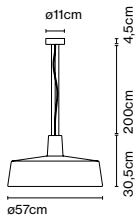

Soho 57 LED

Code	Finish
A631-100	● White
A631-101	● Stone grey
A631-102	● Black

Materials
Shade: Rotary moulded polyethylene
Diffuser: Methacrylate opal

Dimmable: Yes
Integrated dimmer: No
Dimming protocols: DALI / DSI, Casambi

Product type: Pendant
Light source: LED SMD 700mA 28,7W 2700K CRI80 3446lm
Luminaire: 220 - 240 VAC DALI 33,5W 2086lm
Weight: Net 7 kg – Gross 8,5 kg
Package: 60 x 60 x 36 cm – 8,5 kg Vol – 0,13 m³
LED included

Dimmable

CE

ERC

UK
CA