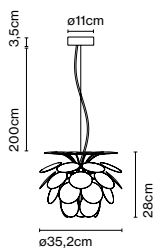

Cable length: 2 m
Wire installation: Hardwired
Color cord: White
Canopy color: White