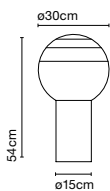

Dipping Light M

Code	Finish
A691-007	White - Brushed Brass
A691-078	White - Graphite
A691-008	Blue - Brushed Brass
A691-079	Blue - Graphite
A691-009	Green - Brushed Brass
A691-080	Green - Graphite
A691-010	Amber - Brushed Brass
A691-081	Amber - Graphite
A691-011	Pink - Brushed Brass
A691-082	Pink - Graphite

Materials
Body: Metal
Diffuser: Brilliant white blown glass globe with layered paint

Dimmable: Yes
Integrated dimmer: Yes
Dimming protocols: Progressive dimmer from 0 to 100

Product type: Table
Light source: LED SMD 700mA 8,6W 2700K CRI90 765lm
Luminaire: 85 - 264 VAC 11,56W 312lm
Weight: Net 3,3 kg – Gross 5,3 kg
Package: 34 x 26 x 26 cm – 2,9 kg Vol – 0,022 m³
41 x 41 x 41 cm – 2,4 kg Vol – 0,068 m³
LED included

Cable length: 1,75 m
Wire installation: Plug-in
Color cord: Black
Switch location: In-line