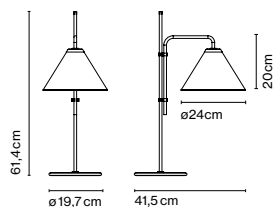

Funiculí S Fabric

Code	Finish
A641-405	● Black - White
A641-406	● Black - Sand

Materials

Base: Iron wapped with black rubber

Stem: Iron

Shade: White or sand polyester shade, made of a PVC-PET laminated film

Product type: Table

Light source: E14 LED 5W

Weight: Net 1,7 kg – Gross 2,7 kg

Package: 65 x 31 x 10 cm – 2,4 Vol – 0,02 m³
26 x 26 x 18 cm – 0,3 kg Vol – 0,012 m³

CE

ERC

Cable length: 2 m

Wire installation: Plug-in

Color cord: Black

Switch location: In-line