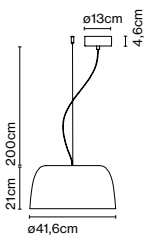

Djembé 42.21

Code	Finish	Dimming	Class
A681-244	White (RAL 1013)	Triac	II
A681-245	Grey (RAL 7022)	Triac	II
A681-246	Red (RAL 3011)	Triac	II
A681-247	Sky Blue (PANTONE 7542C)	Triac	II
A681-248	White (RAL 1013)	DALI	I
A681-249	Grey (RAL 7022)	DALI	I
A681-250	Red (RAL 3011)	DALI	I
A681-251	Sky Blue (PANTONE 7542C)	DALI	I

Materials
Shade: Bi-injected rotary moulded polyethylene (stone texture on the outer part and smooth satin white on the inner part of the fixture)
Diffuser: Aluminium

Dimmable: Yes
Integrated dimmer: No
Dimming protocols: Phase cut (Triac)
DALI
Casambi

Product type: Pendant
Light source: LED SMD 700mA 16,28W 2700K CRI90 1873lm
Luminaire: 180 - 295 VAC TRIAC 19,71W 955lm
220 - 240 VAC DALI 20,32W 955lm
Weight: Net 3 kg – Gross 4,4 kg
Package: 44 x 44 x 32 cm – 4,4 kg Vol – 0,06 m³
LED included

Dimmable

CE

ERC
UK
CA

Cable length: 2 m
Wire installation: Hardwired
Color cord: Black
Canopy color: Black