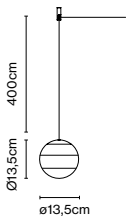

Dipping Light 13 - 24V

Code	Finish
A691-250	White
A691-251	Blue
A691-252	Green
A691-253	Amber
A691-254	Pink

Materials
Diffuser: Brilliant white blown glass globe with layered paint
Cover: Polycarbonate

Dimmable: Yes
Integrated dimmer: No
Dimming protocols: It depends on the purchased power supply.
Phase cut (Triac), DALI, Casambi

Product type: Pendant
Light source: LED SMD 24Vdc 5W 2700K CRI90 495lm
Luminaire: (Power supply not included) 203lm
Weight: Net 0,6 kg – Gross 1 kg
Package: 21 x 22 x 23 cm – 1 kg Vol – 0,01 m³
Product notes: Use with Cluster page 49. 1 pc. hook accessory included
LED included

Dimmable

CE

EAC

UK
CA

Cable length: 4 m
Wire installation: Hardwired
Color cord: Black