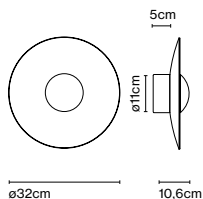

Ginger 32C IP65

Code	Finish
A662-551-31	● Rust Brown
A662-551-39	● Black - White (RAL 9005-9010)

Materials	Dimmable: Yes
Diffuser: Aluminium	Integrated dimmer: No
Dissipater: Aluminium	Dimming protocols: Phase cut (Triac)

Product type: Wall / Ceiling
Light source: LED SMD 700mA 8,2W 2700K CRI90 913lm
Luminaire: 220 - 240 VAC TRIAC 9W 350lm - Black-White
220 - 240 VAC TRIAC 9W 811m - Rust Brown
Weight: Net 0,9 kg – Gross 2 kg
Package: 43 x 48 x 17 cm – 2 kg Vol – 0,04 m³
Product notes: DALI and Casambi upon request
LED included

Dimmable

IP65

CE

ERC

UK
CA

Canopy color: Black