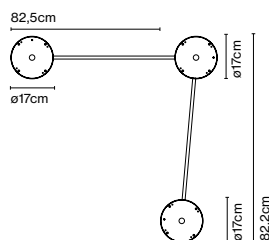

Accessory C3 Djembé 65

Code A681-020
Finish ● Black (RAL 9005)

Materials
Structure: Painted iron

Product type: Accessory
Weight: Net 1,8 kg – Gross 2,2 kg
Package: 85 x 20 x 9 cm - 2,2 kg – VOL - 0,015 m³
Product notes: Accessory to combine 3 Djembé 65 models for a single junction box.