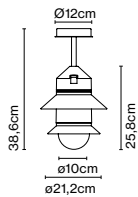

Materials

Structure: Polycarbonate
Shade: Blown pressed glass
Support: Stainless anti-oxidant
cataphoresis treatment

Product type: Ceiling

Light source: E27 LED Standard 8W

Weight: Net 1,4 kg – Gross 2,3 kg

Package: 53 x 33 x 24 cm – 2,3 kg Vol – 0,042 m³

CE

ERC

UK

IP65