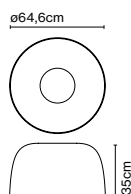

Djembé C 65.35

Code	Finish	Dimming	Class
A681-116	White (RAL 1013)	Triac	II
A681-117	Grey (RAL 7022)	Triac	II
A681-118	Red (RAL 3011)	Triac	II
A681-119	Sky Blue (PANTONE 7542C)	Triac	II
A681-216	White (RAL 1013)	DALI	I
A681-217	Grey (RAL 7022)	DALI	I
A681-218	Red (RAL 3011)	DALI	I
A681-219	Sky Blue (PANTONE 7542C)	DALI	I

Materials
Shade: Bi-injected rotary moulded polyethylene (stone texture on the outer part and smooth satin white on the inner part of the fixture)
Diffuser: Aluminium

Dimmable: Yes
Integrated dimmer: No
Dimming protocols: Phase cut (Triac)
DALI
Casambi

Product type: Ceiling
Light source: LED SMD 700mA 22,4W 2700K CRI90 2933lm
Luminaire: 180 - 295 VAC TRIAC 26,09W 1845lm
220 - 240 VAC DALI 26,37W 1845lm
Weight: Net 6,7 kg – Gross 9 kg
Package: 65 x 65 x 42 cm – 9 kg Vol – 0,18 m³
LED included