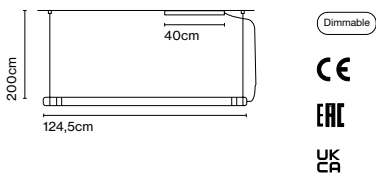

Cable length: 2 m
 Wire installation: Hardwired
 Color cord: Transparent
 Canopy color: White

Neón de Luz NL - S 155

Code	Finish	Dimming	Class
A70-505	● Aluminium LED *	-	II
A70-517	● Aluminium LED *	DALI	II