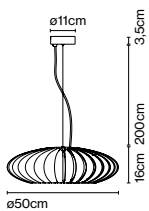

Cable length: 2 m
Wire installation: Hardwired
Color cord: Transparent
Canopy color: White

Maranga C

Code A644-012 Finish ● White (RAL 9003) *

Materials
Shade: Polycarbonate, chromed
metal cover
Diffuser: Transparent polycarbonate