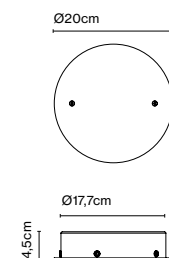

Circular Canopy 50W

Code	Finish	Dimming	Class
A693-010	● Black	Triac	II
A693-011	● Black	DALI (max. 35W)	II
A693-023	● Black	Casambi (max. 35W)	II

Materials
Structure: Painted iron

Product type: Accessory
Luminaire: 220 - 240 VAC TRIAC 50W (max.)
220 - 240 VAC DALI/Casambi 35W (max.)

Weight: Net 1,15 kg – Gross 1,4 kg
Package: 23 x 21 x 9 cm - 1,4 kg – VOL - 0,004 m³
Product notes: Canopy for 24V luminaires.

Wire installation: Hardwired
Canopy color: Black - Entry points: 5

Dimmable: Yes
Integrated dimmer: No
Dimming protocols: Phase cut (Triac)
DALI
Casambi