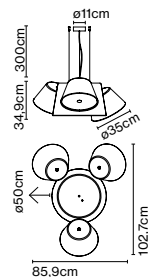

Materials

Shade: Aluminium

Diffuser: Opalescent methacrylate

Product type: Pendant

Light source: 9x E27 LED Standard 8W

Weight: Net 8 kg – Gross 12,6 kg

Package: 58 x 58 x 38 cm – 6 kg Vol – 0,13 m³

(3x) 42 x 42 x 28 cm – 2,2 kg Vol – 0,05 m³