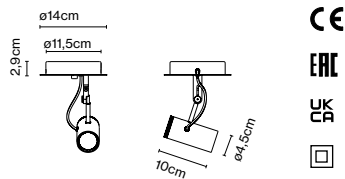

Polo Spot

Code
A642-036
A642-037

Finish
● Black *(RAL 9005)
● White *(RAL 9001)

Materials
Diffuser: Aluminium
Body: Aluminium

Dimmable: No

Product type: Ceiling
Light source: LED COB 350mA 6,3W 3000K CRI80 532,4lm
Luminaire: 100 - 240 VAC 8,11W 436lm
Weight: Net 0,6 kg – Gross 0,8 kg
Package: 19 x 19 x 14 cm – 0,8 kg Vol – 0,005 m³
Product notes: Reflector with 36° degree aperture
LED included

Wire installation: Hardwired
Color cord: Black