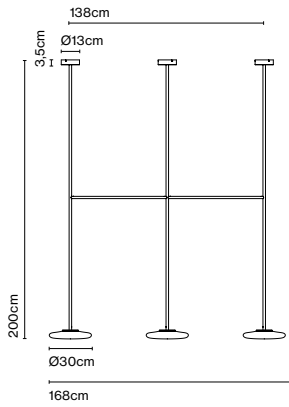

Ihana x3 200

Code	Finish	Dimming	CCT
A709-001-39-27K	● Opal	Triac	27K
A709-002-39-18/30K	● Opal	Triac	DTW 18K-30K

Materials
Structure: Steel
Shade: Opal blown glass

Dimmable: Yes
Integrated dimmer: No
Dimming protocols: Phase cut (Triac)
Dim to warm from 1800K to 3000K. (Triac)
DALI, Casambi

Product type: Pendant / Ceiling
Light source: LED SMD 700mA 24,6W 2700K CRI90 2739lm
Luminaire: 220 - 240 VAC TRIAC 29,67W 1491lm
Light source DTW: LED COB 350mA 18W 1800-3000K CRI90 1908lm
Luminaire DTW: 220 - 240 VAC TRIAC 22,8W
Weight: Net 8,2 kg – Gross 15,1 kg
Package: (3x) 21 x 42 x 42 cm – 3 kg Vol – 0,04 m³
18 x 18 x 225 cm – 6,7 kg Vol – 0,07 m³
18 x 18 x 225 cm – 5,4 kg Vol – 0,07 m³

LED included

Dimmable

CE

UK
CA

EAC

Wire installation: Hardwired
Canopy color: Black