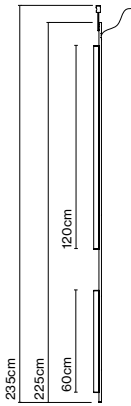

Code	Finish	CCT
A704-140-15-22K	● Matt Gold	22K
A704-140-15-27K	● Matt Gold	27K
A704-140-15-30K	● Matt Gold	30K
A704-140-16-22K	● Black	22K
A704-140-16-27K	● Black	27K
A704-140-16-30K	● Black	30K

Materials: Aluminium
Structure: Aluminium
Diffuser: Methacrylate

Dimmable: Yes
Integrated dimmer: No
Dimming protocols: It depends on the purchased power supply.

Product type: Pendant
Light source Ambrosia 22K: LED SMD 24Vdc 28,8W 2200K CRI90 3174lm
Luminaire Ambrosia 22K: (Power supply not included) 2802lm

Light source Ambrosia 27K: LED SMD 24Vdc 28,8W 2700K CRI90 3267lm
Luminaire Ambrosia 27K: (Power supply not included) 2812lm

Light source Ambrosia 30K: LED SMD 24Vdc 28,8W 3000K CRI90 3324lm
Luminaire Ambrosia 30K: (Power supply not included) 2865lm

Weight: Net 1,4 kg – Gross 4 kg
Package: 15,4 x 15,4 x 256 cm - 4 kg – VOL - 0,06 m³
Product notes: 24V remote power supply to be ordered separately.
LED included

Wire installation: Hardwired
Cable length: 2 m
Color cord: Black