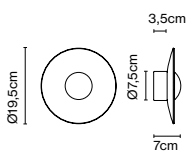

Ginger 20C

Code	Finish
A662-376	● Oak - White
A662-377	● Wenge - White
A662-378	● Oak - Oak
A662-379	● Wenge - Wenge
A662-380	● Brushed brass - Brushed brass
A662-381	● Black - White
A662-569-36-27K	● Mauve (RAL 010 70 10)
A662-569-37-27K	● Sand (RAL 050 85 10)
A662-569-38-27K	● Stone Grey (RAL 000 65 00)

Materials
Diffuser: Pressed wood or brushed aluminium
Dissipater: Aluminium
Canopy: Metal

Dimmable: Yes
Integrated dimmer: No
Dimming protocols: Phase cut (Triac)

Product type: Wall / Ceiling
Light source: LED SMD 350mA 4,05W 2700K CRI90 463lm
Luminaire: 220 - 240 VAC TRIAC 5,72W 161lm
Weight: Net 0,4 kg – Gross 0,7 kg
Package: 24 x 21 x 10 cm – 0,7 kg Vol – 0,01 m³
LED included

Dimmable

Canopy color: Black
Wire installation: Hardwired