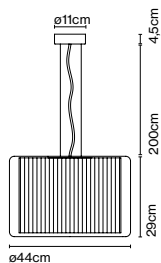

Mercer 44

Code   Finish
A89-012   ● Natural cotton ribbon
A89-075   ● Pearl white

Materials
Shade: Textile
Structure: Blown glass

Product type: Pendant
Light source: 2x E27 LED Standard 8W
Weight: Net 7,8 kg – Gross 10 kg
Package: 56 x 56 x 48 cm – 10 kg Vol – 0,15 m³

CE

ERC

UK
CB

Cable length: 2 m
Wire installation: Hardwired
Color cord: Black
Canopy color: White