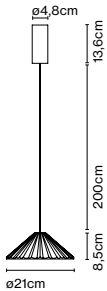

Pu-erh 21

Code	Finish
A684-007	● Burgundy - White *
A684-008	● Burgundy - Gold *
A684-006	● Pink - Gold *
A684-002	● Black - White *
A684-026	● Black - Gold *

Materials: Diffuser: Ceramic with the inner part in white or gold enamel
Dimmable: Yes
Integrated dimmer: No
Dimming protocols: Phase cut (Triac)

Product type: Pendant
Light source: LED SMD 350mA 4,05W 2700K CRI90 463lm
Luminaire: 220 - 240 VAC TRIAC 5,72W 174lm
Weight: Net 1 kg – Gross 1,2 kg
Package: 26 x 26 x 20 cm – 1,2 kg Vol – 0,01 m³
LED included

Dimmable

CE

ERC