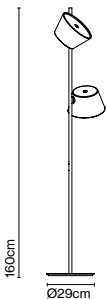

Tam Tam P2

Code	Finish
A633-143 39	● Black semi-matt (RAL 9011)

Shades	
A633-130 39	● Black semi-matt (RAL 9011)
A633-130 35	● Off-white semi-matt (RAL 1013)
A633-130 37	● Sand semi-matt (RAL 7032)
A633-130 38	● Silver grey semi-matt (RAL 7001)
A633-130 42	● Olive yellow semi-matt (RAL 1020)
A633-130 46	● Orange semi-matt (RAL 2000)
A633-130 47	● Brown grey semi-matt (RAL 7013)

Materials
Shade: Aluminium
Diffuser: Opalescent methacrylate
Structure: Metal

Product type: Floor
Light source: 2x E27 LED Standard 8W
Weight: Net 7 kg – Gross 9 kg
Package: 168 x 18 x 18 cm – 4 kg Vol – 0,008 m³
33 x 33 x 3 cm – 3 kg Vol – 0,003 m³
(2x) 24 x 24 x 16 cm – 1 kg Vol – 0,009 m³