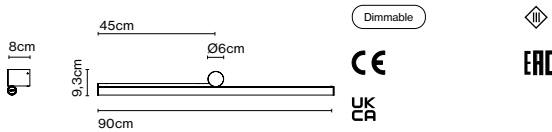

Ambrosia A 90 left

Code	Finish	CCT
A704-017-15-22K	● Matt Gold	22K
A704-017-15-27K	● Matt Gold	27K
A704-017-15-30K	● Matt Gold	30K
A704-017-16-22K	● Black	22K
A704-017-16-27K	● Black	27K
A704-017-16-30K	● Black	30K

Materials
Structure: Aluminium
Diffuser: Methacrylate
Canopy: Aluminium / Steel

Dimmable: Yes
Integrated dimmer: No
Dimming protocols: It depends on the purchased power supply.

Product type: Wall
Light source Ambrosia 22K: LED SMD 24Vdc 14,4W 2200K CRI90 1587lm
Luminaire Ambrosia 22K: (Power supply not included) 1491lm

Light source Ambrosia 27K: LED SMD 24Vdc 14,4W 2700K CRI90 1521lm
Luminaire Ambrosia 27K: (Power supply not included) 1497lm

Light source Ambrosia 30K: LED SMD 24Vdc 14,4W 3000K CRI90 1692lm
Luminaire Ambrosia 30K: (Power supply not included) 1525lm

Product notes: 24V remote power supply to be ordered separately.

Weight: Net 0,68 kg – Gross 1,5 kg

Package: 9,8 x 8 x 8 cm - 0,8 kg – Vol - 0,006 m³

14,5 x 13,5 x 61 cm - 0,7 kg – Vol - 0,01 m³

LED included

Wire installation: Hardwired / Recessed