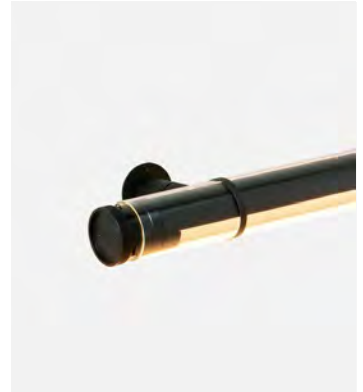

Materials
Structure: Metal

Product type: Accessory
Product notes: Accessory used to hold the luminaire.

Support Fris A 37 x2

Code A718-041-39 Finish ● Black

Materials
Structure: Metal

Product type: Accessory
Product notes: Accessory used to hold the luminaire.