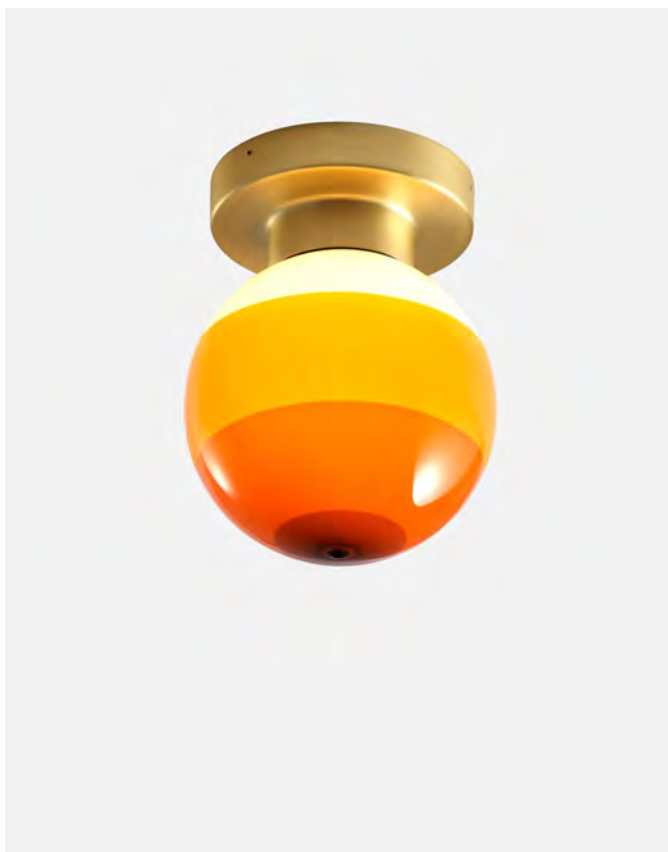

Materials
 Body: Metal
 Diffuser: Brilliant white blown glass globe with layered paint

Dimmable: Yes
 Integrated dimmer: No
 Dimming protocols: Phase cut (Triac)

Product type: Wall, Ceiling
 Light source: LED SMD 500mA 8,6W 2700K CRI90 765lm
 Luminaire: 220 - 240 VAC TRIAC 7,96W
 Weight: Net 0,7 kg – Gross 1,4 kg
 Package: 18 x 18 x 35 cm – 1,4 kg Vol – 0,001 m³
 LED included

Dimmable

CE

ERC

UK
CA

Wire installation: Hardwired

Dipping Light 13

Code	Finish
A691-240	White
A691-241	Blue
A691-242	Green
A691-243	Amber
A691-244	Pink

Materials
 Diffuser: Brilliant white blown glass globe with layered paint
 Cover: Polycarbonate
 Canopy: Metal

Dimmable: Yes
 Integrated dimmer: No
 Dimming protocols: Phase cut (Triac)
 Casambi
 DALI

Product type: Pendant
 Light source: LED SMD 350mA 4,05W 2700K CRI90 463lm
 Luminaire: 220 - 240 VAC TRIAC 5,72W 203lm
 Weight: Net 0,8 kg – Gross 1,3 kg
 Package: 21 x 22 x 23 cm – 1,3 kg Vol – 0,01 m³
 LED included