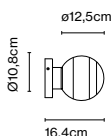

Dipping Light A2-13

Code	Finish
A691-220	White - Brushed Brass
A691-221	White - Graphite
A691-222	Blue - Brushed Brass
A691-223	Blue - Graphite
A691-224	Green - Brushed Brass
A691-225	Green - Graphite
A691-226	Amber - Brushed Brass
A691-227	Amber - Graphite
A691-228	Pink - Brushed Brass
A691-229	Pink - Graphite

Materials
Body: Metal
Diffuser: Brilliant white blown glass globe with layered paint

Dimmable: Yes
Integrated dimmer: No
Dimming protocols: Phase cut (Triac)

Product type: Wall, Ceiling
Light source: LED SMD 500mA 8,6W 2700K CRI90 765lm
Luminaire: 220 - 240 VAC TRIAC 7,96W
Weight: Net 0,7 kg – Gross 1,4 kg
Package: 18 x 18 x 35 cm – 1,4 kg Vol – 0,001 m³
LED included

Dimmable

CE

ERC

UK
CA

Wire installation: Hardwired