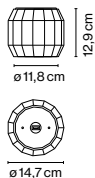

Scotch Club C

Code	Finish
A656-033	● White - White *
A656-034	● White - Gold *
A656-036	● Blue - Gold *
A656-037	● Terracotta - White *
A656-038	● Terracotta - Gold *
A656-039	● Black - White *
A656-040	● Black - Gold *

Materials

Shade: Ceramic with the inner part in brilliant white enamel or gold

Product type: Wall

Light source: G9 LED 2,2W

Weight: Net 0,8 kg – Gross 1,2 kg

Package: 22 x 25 x 23 cm – 1,2 kg Vol – 0,01 m³

CE

ERC

UK
CA