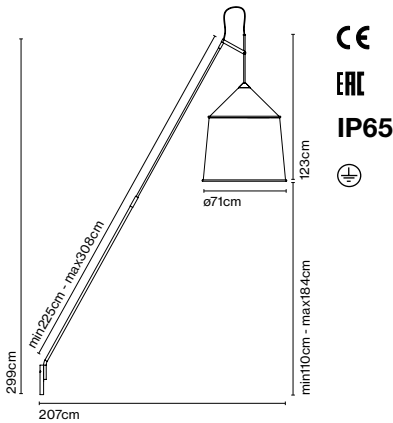

Jaima P307 + Shade 71

Code
Structure
A683-035

Finish
● Black (RAL 9005)

Shade 71
A683-040 ● Blue *
A683-041 ● Beige
A683-042 ● Grey
A683-043 ● Green *

Materials
Shade: Textilene, inner part in white
Structure: Stainless steel
Extensible stem: Carbon fiber

Dimmable: Yes
Integrated dimmer: No
Dimmer Casambi IP65 (optional)

Product type: Floor
Light source: LED COB 230VAC 15W 2700K CRI90 1022lm
Luminaire: 230VAC TRIAC 15W 530lm
Weight: Net 4,8 kg – Gross 15 kg
Package: 277 x 48 x 23 cm – 9 kg Vol – 0,3 m³
71 x 71 x 63 cm – 6 kg Vol – 0,3 m³
LED included