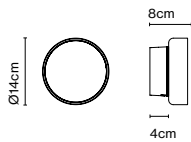

Roc IP65

Code	Finish	Tension
A701-050-39-27K	● Black	230 Vac
A701-055-39-27K	● Black	24 Vdc

Materials	Dimmable: Yes
Structure: Aluminium	Integrated dimmer: No
Shade: Pressed glass	Dimming protocols: Phase cut (Triac)

Product type: Wall
Light source: LED COB 230 VAC 8W 2700K CRI90 571lm
Luminaire: 230 VAC TRIAC 8,47W 250lm

Light source: LED SMD 24 Vdc 5W 2700K CRI90 495lm
Luminaire: (Power supply not included)

Weight: Net 1,4 kg – Gross 1,7 kg
Package: 21 x 34 x 8 cm – 1,7 kg Vol – 0,005 m³
LED included