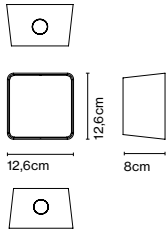

Lab 2 2020

Code A646-091   Finish ● Graphite grey (RAL 7024)

Materials   Dimmable: No
Structure: Injected aluminium
Lids: Metal, wood, stone-like

Product type: Wall
Light source: LED SMD 24Vdc 7,4W 2700K CRI90 378lm
Luminaire: 100 - 240 VAC 8,47W 322lm
Weight: Net 0,87 kg – Gross 1 kg
Package: 16 x 15 x 14 cm – 1 kg Vol – 0,003 m³
Product notes: Lid to be ordered separately.