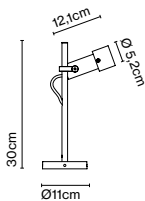

Palosanto B 5/30 NEW

Code	Finish	Output
A722-010-39-27K	● Black (RAL 9005)	2,8W
A722-015-39-27K	● Black (RAL 9005)	6,3W
A722-010-31-27K	● Rust Brown	2,8W
A722-015-31-27K	● Rust Brown	6,3W

Materials: Aluminium
Diffuser: Aluminium
Structure: Aluminium

Dimmable: Yes
Integrated dimmer: No
Dimming protocols: It depends on the purchased power supply.

Product type: Bollard
Light source: LED SMD 24Vdc 2,8W 2700K CRI90
LED SMD 24Vdc 6,3W 2700K CRI90
Luminaire: (Power supply not included) 200lm / 426lm
Lens with 27° aperture. Glare cell included in the packaging

Product notes: 24V remote power supply to be ordered separately.
Lenses with 14° and 37° aperture available upon request. Upcharge of 30€.
3000K available upon request. Upcharge of 15€.
The light focus moves 14 cm along the stem.
LED included