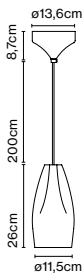

Pleat Box 13 LED

Code	Finish
A636-401-3535-27K	● White - White
A636-401-3549-27K	● White - Gold
A636-401-3835-27K	● Grey - White
A636-401-3849-27K	● Grey - Gold *
A636-401-4135-27K	● Terracotta - White
A636-401-4149-27K	● Terracotta - Gold *
A636-401-3935-27K	● Black - White *
A636-401-3949-27K	● Black - Gold
A636-401-4235-27K	● Ocher - White
A636-401-4535-27K	● Dark Green - White
A636-401-4549-27K	● Dark Green - Gold

Materials
Shade: Ceramic with the inner part in brilliant white enamel or gold
Canopy: Ceramic
Cord: Fabric

Dimmable: Yes
Integrated dimmer: No
Dimming protocols: Phase cut (Triac)

Product type: Pendant
Light source: LED SMD 350mA 4,05W 2700K CRI90 463lm
Luminaire: 220 - 240 VAC TRIAC 5,72W 165lm
Weight: Net 1,65 kg – Gross 2,3 kg
Package: 24 x 24 x 53 cm – 2,3 kg Vol – 0,03 m³
LED included