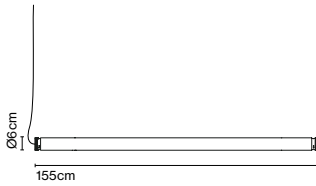

Fris 155 NEW

Code	Finish	CCT
A718-006-16-27K	● Black	27K
A718-006-18-27K	● Bronze	27K
A718-006-16-30K	● Black	30K
A718-006-18-30K	● Bronze	30K

Materials
Structure: Aluminium
Diffuser: Glass

Dimmable: Yes
Integrated dimmer: No
Dimming protocols: It depends on the purchased power supply.

Product type: Pendant
Light source: LED SMD 24Vdc 29,4W 2700K CRI90 3570lm
Luminaire: (Power supply not included)

Light source: LED SMD 24Vdc 29,4W 3000K CRI90 3472lm
Luminaire: (Power supply not included)

Product notes: 24V remote power supply and hooks (page 95) to be ordered separately.
LED included