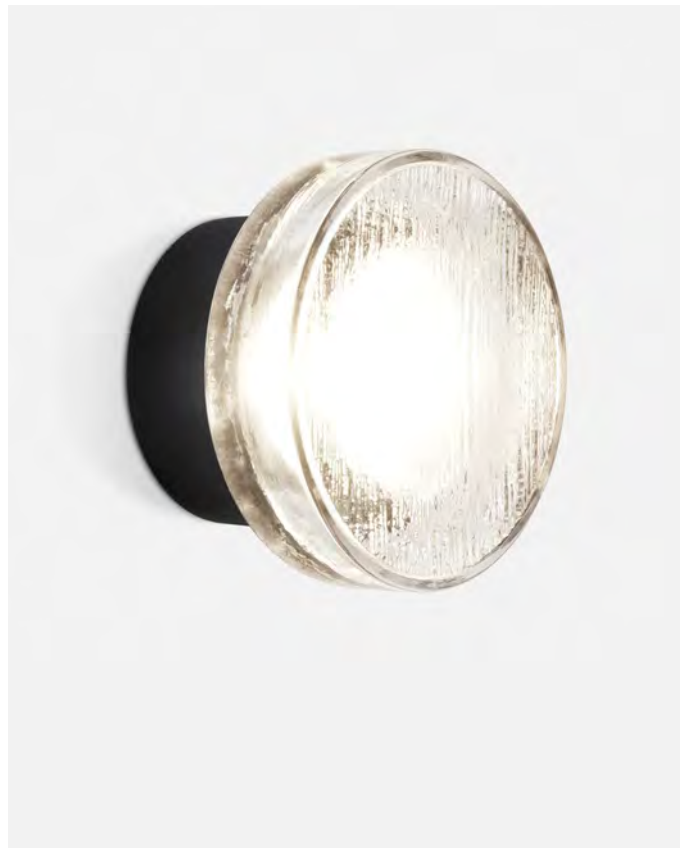

Power supply Dimmable

Code	Description	Dimming	Class
968-223-23	20W - 24V	Triac	II
968-262	50W - 24V	Triac	II
968-227	35W - 24V	DALI	II
968-206	60W - 24V	DALI	II