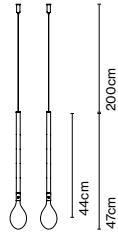

Hooks x2 Fris

Code
Hook 47 x2
A718-025-39

2 units included

Finish

● Black