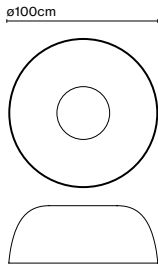

Djembé C 100.38

Code	Finish	Dimming	Class
A681-481	● White (RAL 1013)	Triac	II
A681-482	● Grey (RAL 7022)	Triac	II
A681-483	● Red (RAL 3011)	Triac	II
A681-484	● Sky Blue (PANTONE 7542C)	Triac	II
A681-485	● White (RAL 1013)	DALI	I
A681-486	● Grey (RAL 7022)	DALI	I
A681-487	● Red (RAL 3011)	DALI	I
A681-488	● Sky Blue (PANTONE 7542C)	DALI	I

Materials

Shade: Bi-injected rotary moulded polyethylene (stone texture on the outer part and smooth satin white on the inner part of the fixture)

Diffuser: Aluminium

Dimmable: Yes

Integrated dimmer: No

Dimming protocols: Phase cut (Triac)

DALI

Casambi

Product type: Ceiling

Light source: LED SMD 1050mA 33,8W 2700K CRI90 4037lm

Luminaire: 220 - 240 VAC TRIAC 38,36W 2519lm

220 - 240 VAC DALI 38,6W 2519lm

Weight: Net 10 kg – Gross 19 kg

Package: 115 x 115 x 51 cm – 19 kg Vol – 0,7 m³

LED included

Dimmable

CE

ERIC

UK
CA

Wire installation: Hardwired

Product notes: 3000K available upon request

Casambi available upon request.

Tunable White DALI available upon request.

Tunable White Casambi available upon request.

Accessory Djembé Sound

Code	Finish
A681-553	● White

Materials

Structure: PET accessory for the sound damping of a space.

Product type: Accessory

Weight: Net 2,1 kg – Gross 2,5 kg

Package: 10 x 85 x 85 cm - 2,5 kg – VOL - 0,07 m³

Product notes: Only available for Djembé 100.38 and Djembe C100.38.