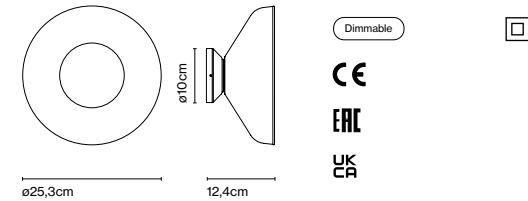

Aura Plus W/Canopy NEW

Code   Finish
A676-033-50-27K   ○ Translucent
A676-033-51-27K   ● Opal
A676-033-53-27K   ● Transparent smoked
A676-033-55-27K   ● Copper

Materials   Dimmable: Yes
Shade: Blown glass   Integrated dimmer: No
Structure: Polycarbonate   Dimming protocols: Phase cut (Triac)
Dissipater: Aluminium

Product type: Wall / Ceiling
Light source: LED SMD 700mA 8,2W 2700K CRI90 913lm
Luminaire: 220 - 240 VAC TRIAC 9W 416lm

Product notes: Structure in black, except for the opal version, with structure in white.
LED included

Wire installation: Hardwired