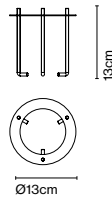

Spare parts

Code	Product	Finish	Spare part
R628-002	Plaff-on! 16 IP65	-	Glass
R628-010	Plaff-on! 33 IP54	-	Glass
R628-011	Plaff-on! 50 IP54	-	Glass