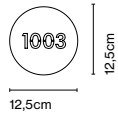

Signage Lid

Code	Description
-	1 - 3 units
-	4 - 10 units
-	11 - 25 units
-	26 or more units

Product type: Accessory

Product Notes: Minimum order of 3pcs.

Available upon request.