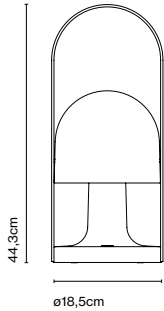

FollowMe Plus

Code A657-081   Finish White

Materials
Diffuser: Opal polycarbonate
Body: Polycarbonate
Diffuser: Opal polycarbonate
Handle: Plywood with natural oak veneer

Dimmer
Integrated dimmer: Yes
Dimmer type: 3 positions dimmer

Product type: Table / Portable
Light source: LED SMD 1A 3,5W 2700K CRI90 395lm
Luminaire: in 5 Vdc 1,5A 290lm
Weight: Net 1,15 kg – Gross 3,56 kg
Package: Ø23 x 51 cm – 3,56 kg Vol – 0,02 m³ (1u)
          24 x 53 x 52 cm – 6 kg Vol – 0,07 m³ (2u)
Product notes: Multiple order of 2 units. Power outlet not included.
Charging cable included (USB to USB-C). Power adapter not included.
LED included

Dimmer

Switch location: Body
Charging time 10 h

Battery life time:
5 hours in peak power
10 hours in half power
20 hours in a quarter power