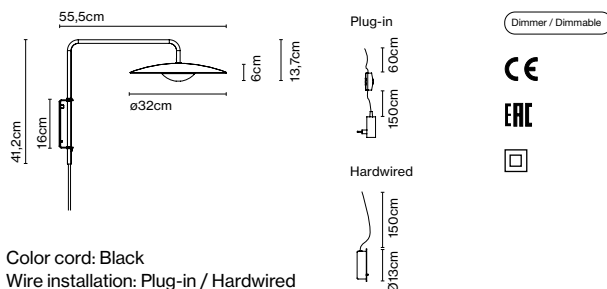

Ginger A

Code Finish Dimmer
Plug-in
A662-074 ● Oak - White Progressive
A662-075 ● Wenge - White Progressive

Hardwired (Canopy)
A662-081 ● Oak - White Triac / on-off
A662-082 ● Wenge - White Triac / on-off

RSC (Recessed canopy)
A662-130 ● Oak - White Triac
A662-131 ● Wenge - White Triac

Materials Integrated dimmer: Yes (Plug-in version)
Diffuser: Pressed wood Dimmer type: Progressive dimmer from 0
Dissipater: Aluminium to 100
Structure: Metal Dimming protocols: Phase cut (Triac)

Product type: Wall
Light source: LED SMD 700mA 8,2W 2700K CRI90 913lm
Luminaire: 220 - 240 VAC TRIAC 9,89W 350lm
Weight: Net 1,5 kg – Gross 3 kg
Package: 57 x 53 x 17 cm – 3 kg Vol – 0,051 m³
LED included

Color cord: Black
Wire installation: Plug-in / Hardwired