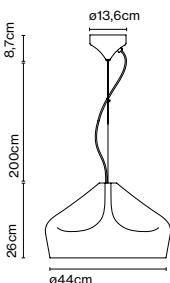

Pleat Box 47

Code	Finish
A636-406-3535	● White - White
A636-406-3549	● White - Gold
A636-406-3835	● Grey - White
A636-406-3849	● Grey - Gold *
A636-406-4135	● Terracotta - White
A636-406-4149	● Terracotta - Gold *
A636-406-3935	● Black - White *
A636-406-3949	● Black - Gold
A636-406-4735	● Brown - White *
A636-406-4749	● Brown - Gold *
A636-406-4235	● Ocher - White
A636-406-4535	● Dark Green - White
A636-406-4549	● Dark Green - Gold

Materials
Shade: Ceramic with the inner part in brilliant white enamel or gold
Canopy: Ceramic
Cord: Fabric

Product type: Pendant
Light source: E27 LED Standard 8W
Weight: Net 4,6 kg – Gross 6 kg
Package: 57 x 57 x 36 cm – 6 kg Vol – 0,1 m³