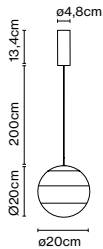

Dipping Light 20

Code	Finish
A691-260	White
A691-261	Blue
A691-262	Green
A691-263	Amber
A691-264	Pink

Materials
Diffuser: Brilliant white blown glass globe with layered paint
Cover: Polycarbonate
Canopy: Metal

Dimmable: Yes
Integrated dimmer: No
Dimming protocols: Phase cut (Triac)
Casambi
DALI

Product type: Pendant
Light source: LED SMD 350mA 4,05W 2700K CRI90 463lm
Luminaire: 220 - 240 VAC TRIAC 5,72W 231lm
Weight: Net 1,3 kg – Gross 1,9 kg
Package: 33 x 26 x 26 cm – 1,9 kg Vol – 0,02 m³
LED included

Dimmable

CE

ERC

UK
CA