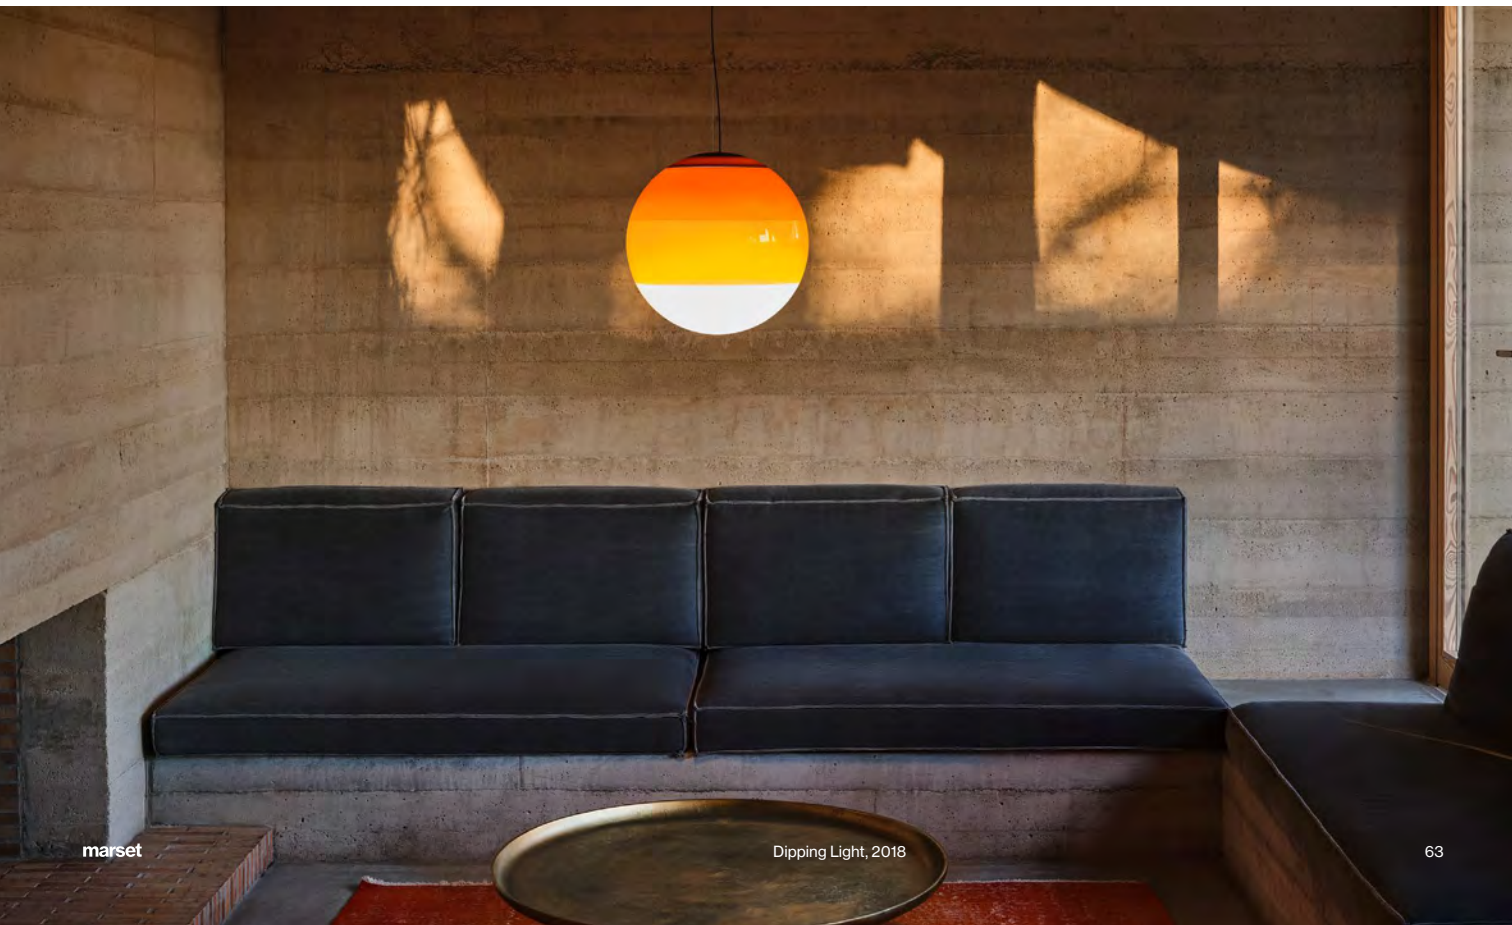

Cable length: 3 m

Wire installation: Hardwired

Color cord: Black

Canopy color: Black - Entry points: 1