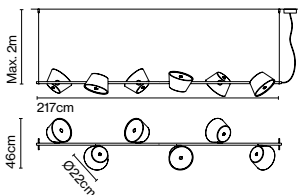

Materials
Shade: Aluminium
Diffuser: Opalescent methacrylate

Product type: Pendant
Light source: 6x E27 LED Standard 8W
Weight: Net 8,1 kg – Gross 10,8 kg
Package: 225 x 18 x 18 cm – 5,7 kg Vol – 0,072 m³
(6x) 24 x 24 x 17 cm – 0,85 kg Vol – 0,009 m³