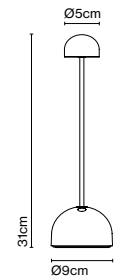

Sips

Code	Finish
A721-001-3534-27K	● White - Silver (RAL 9001 - RAL 9006)
A721-001-4749-27K	● Chocolate - Gold (RAL 8017 - RAL 1036)
A721-001-4549-27K	● Green - Gold (RAL 6009 - RAL 1036)

Materials	Dimmable: Yes
Diffuser: Polycarbonate	Integrated dimmer: Yes
Base: Polycarbonate	Dimmer type: 3 positions dimmer
Stem: Steel	

Product type: Table / Portable
Light source: LED SMD 2,2W 1,5 A 2700K CRI90 327lm
Luminaire: in 5 Vdc 1,5A
Weight: Net 0,34 kg – Gross 0,59 kg
Package: 38 x 13,5 x 12 cm – 0,59 kg Vol – 0,006 m3
Product notes: Multiple order of 6 units
Charging cable included (USB to USB-C). Power adapter not included.
LED included