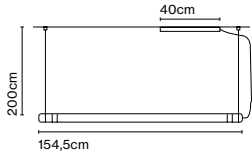

Neón de Luz NL - S 155

Code	Finish	Dimming	Class
A70-505	● Aluminium LED *	-	II
A70-517	● Aluminium LED *	DALI	II

Materials
Structure: Polycarbonate with reflectors
Brackets: Chromed zamac
Reactance box: Polycarbonate

Dimmable: Depends on the model
Integrated dimmer: No
Dimming protocols: DALI

Product type: Pendant
Light source: LED SMD 450mA 51,25W 3000K CRI80 8715lm
Luminaire: 220 - 240 VAC 55,98W 4274lm
220 - 240 VAC DALI 55,82W 4274lm
Weight: Net 2,3 kg – Gross 3,2 kg
Package: 158 x 8 x 8 cm – 2 kg Vol – 0,010 m³
58 x 22 x 5 cm – 1,2 kg Vol – 0,006 m³
LED included

Dimmable

CE

ERC

UK
CA

Cable length: 2 m
Wire installation: Hardwired
Color cord: Transparent
Canopy color: White