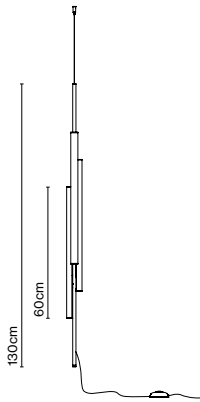

Ambrosia V 130 Plug-in NEW

Code	Finish	CCT
A704-147-15-22K	● Matt Gold	22K
A704-147-15-27K	● Matt Gold	27K
A704-147-15-30K	● Matt Gold	30K
A704-147-16-22K	● Black	22K
A704-147-16-27K	● Black	27K
A704-147-16-30K	● Black	30K

Materials: Aluminium
Structure: Aluminium
Diffuser: Methacrylate

Dimmable: Yes
Integrated dimmer: Yes
Dimmer type: Progressive from 0 to 100

Product type: Pendant

Light source Ambrosia 22K: LED SMD 24Vdc 28,8W 2200K CRI90 3174lm
Luminaire Ambrosia 22K: 100 - 240 VAC 33,8W 3009lm

Light source Ambrosia 27K: LED SMD 24Vdc 28,8W 2700K CRI90 3267lm
Luminaire Ambrosia 27K: 100 - 240 VAC 33,8W 3021lm

Light source Ambrosia 30K: LED SMD 24Vdc 28,8W 3000K CRI90 3324lm
Luminaire Ambrosia 30K: 100 - 240 VAC 33,8W 3078lm

Weight: Net 1,4 kg – Gross 2,1 kg

Package: 13 x 13 x 136 cm - 2,1 kg – VOL - 0,02 m³

LED included

Dimmable