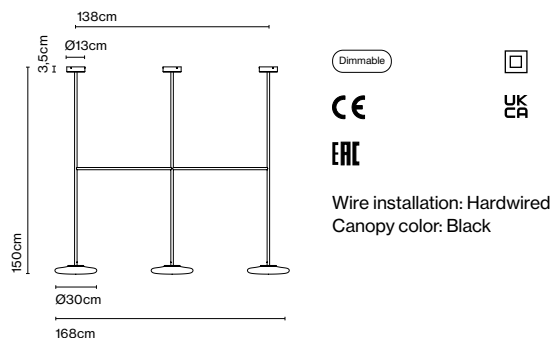

Ihana x3 150

Code	Finish	Dimming	CCT
A709-003-39-27K	● Opal	Triac	27K
A709-004-39-18/30K	● Opal	Triac	DTW 18K-30K

Materials	Dimmable: Yes
Structure: Steel	Integrated dimmer: No
Shade: Opal blown glass	Dimming protocols: Phase cut (Triac)
	Dim to warm from 1800K to 3000K. (Triac)
	DALI, Casambi

Product type: Pendant / Ceiling
Light source: LED SMD 700mA 24,6W 2700K CRI90 2739lm
Luminaire: 220 - 240 VAC TRIAC 29,67W 1491lm
Light source DTW: LED COB 350mA 18W 1800-3000K CRI90 1908lm
Luminaire DTW: 220 - 240 VAC TRIAC 22,8W
Weight: Net 7,8 kg – Gross 12,7 kg
Package: (3x) 21 x 42 x 42 cm – 3 kg Vol – 0,04 m³
18 x 18 x 167 cm – 5,2 kg Vol – 0,05 m³
18 x 18 x 167 cm – 4,5 kg Vol – 0,05 m³

LED included

Product notes: Casambi available upon request.
DALI upon request