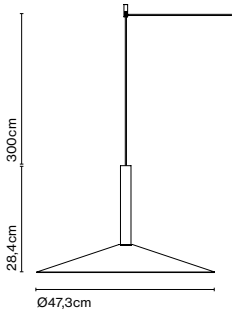

Milana 47 - 24V NEW

Code
A699-202-35-27K ● Off-white (RAL 1013)
A699-202-39-27K ● Black (RAL 9005)

Materials
Shade: Aluminium
Diffuser: Glass

Dimmable: Yes
Integrated dimmer: No
Dimming protocols: It depends on the purchased power supply.
Phase cut (Triac)
DALI, Casambi

Product type: Pendant
Light source: LED SMD 24Vdc 7,2W 2700K CRI90 372lm
Luminaire: (Power supply not included)
Weight: Net 1,2 kg – Gross 2,5 kg
Package: 24 x 24 x 7 cm – 0,76 kg Vol – 0,004 m³
52,5 x 52,5 x 10 cm – 1,56 kg Vol – 0,028 m³
Product notes: Use with Cluster page 49. 1 pc. hook accessory included
LED included

Dimmable

CE

ERC

UK
CA

Cable length: 3 m
Wire installation: Hardwired
Color cord: Black