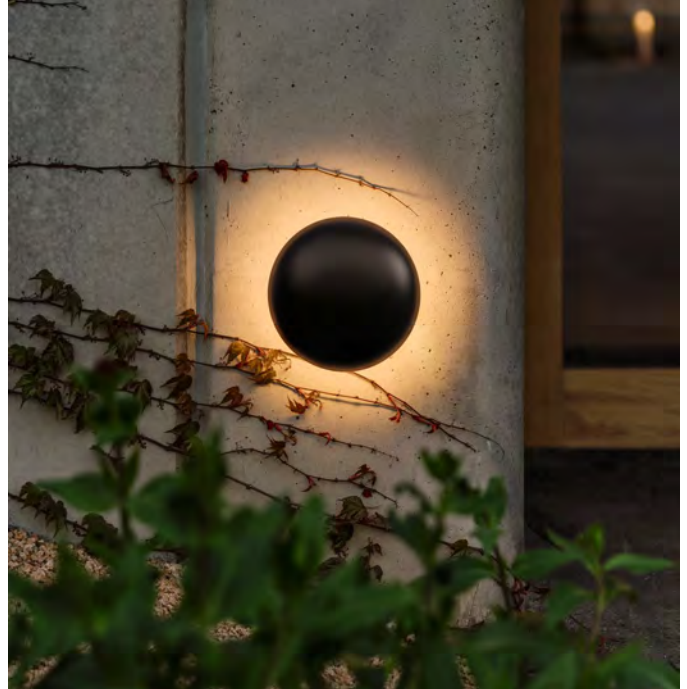

Babila, Marco Zanuso Jr.

Babila demonstrates that, when it comes to a design, the material can be as important as the shape. This outdoor wall sconce is of polished stainless steel, a circular object that produces a panoramic effect, reflecting its surroundings. It is not

designed to be an architectural element, but rather a simple and beautiful design that draws attention, whether on or off, as it allows us to catch a glimpse of the daily life occurring around it.