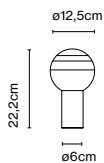

Dipping Light

Code	Finish
A691-001	White - Brushed Brass
A691-060	White - Graphite
A691-002	Blue - Brushed Brass
A691-061	Blue - Graphite
A691-003	Green - Brushed Brass
A691-062	Green - Graphite
A691-004	Amber - Brushed Brass
A691-063	Amber - Graphite
A691-005	Pink - Brushed Brass
A691-064	Pink - Graphite

Materials Dimmable: No
Body: Metal
Diffuser: Brilliant white blown glass globe with layered paint

Product type: Table
Light source: LED SMD 700mA 2,2W 2700K CRI90 216lm
Luminaire: 90 - 264 VAC 3,72W 123lm
Weight: Net 1,2 kg – Gross 1,8 kg
Package: 35 x 35 x 18 cm – 1,8 kg Vol – 0,011 m³