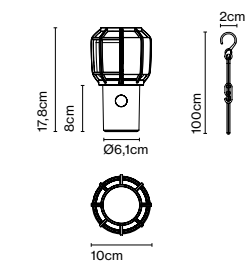

Chispa

Code	Finish
A703-001	● Black (RAL 9004)
A703-002	● Blue (RAL DESIGN 230 20 20)
A703-003	● Green (RAL 6009)
A703-004	● Orange (RAL 2010)

Materials
Base: Polycarbonate
Diffuser: Opal polyethylene
Accessory: Black cord, metal piece

Dimmable: Yes
Integrated dimmer: Yes
Dimmer type: 3 positions dimmer

Product type: Table / Portable
Light source: LED SMD 0,7A 2,7W 2700K CRI90 216lm
Luminaire: in 5 Vdc 1,5A 110lm
Weight: Net 0,5 kg – Gross 0,8 kg
Package: 14 x 14 x 28 cm – 0,8 kg Vol – 0,005 m³ (1u)
30 x 30 x 24 cm – 3,2 kg Vol – 0,02 m³ (4u)

Product notes: Multiple order of 4 units
Charging cable included (USB to USB-C). Power adapter not included.
LED included