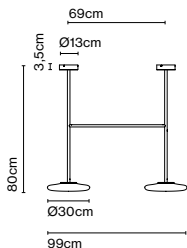

Ihana x2 80

Code	Finish	Dimming	CCT
A709-057-39-27K	● Opal	Triac	27K
A709-058-39-18/30K	● Opal	Triac	DTW 18K-30K

Materials	Dimmable: Yes
Structure: Steel	Integrated dimmer: No
Shade: Opal blown glass	Dimming protocols: Phase cut (Triac)
	Dim to warm from 1800K to 3000K. (Triac)
	DALI, Casambi

Product type: Pendant / Ceiling
Light source: LED SMD 700mA 16,4W 2700K CRI90 1826lm
Luminaire: 220 - 240 VAC TRIAC 19,78W 994lm
Light source DTW: LED COB 350mA 12W 1800-3000K CRI90 1272lm
Luminaire DTW: 220 - 240 VAC TRIAC 15,2W
Weight: Net 4,5 kg – Gross 6,7 kg
Package: 21 x 42 x 42 cm – 3 kg Vol – 0,04 m³
24 x 14 x 114 cm – 3,7 kg Vol – 0,04 m³
LED included

Wire installation: Hardwired
Canopy color: Black