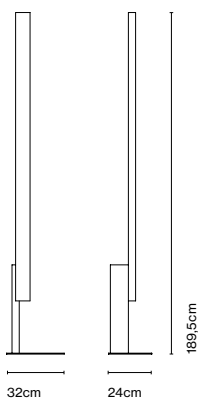

High Line

Code	Finish
A690-001	● Oak-White (RAL 9002) *
A690-003	● Wenge-Blue (RAL 5024) *
A690-004	● Wenge-Green (RAL 6003) *

Materials	Integrated dimmer: Yes
Base: Iron	Dimmer type: Progressive dimmer from 0 to 100
Structure: Wooden profiles	

Product type: Floor
Light source: LED SMD 700mA 30W 2700K CRI90 3895lm
Luminaire: 220 - 240 VAC 34,3W 2076lm
Weight: Net 9,3 kg – Gross 13,3 kg
Package: 205 x 23 x 17 cm – 9,5 kg Vol – 0,076 m³
34 x 36 x 3 cm – 3,8 kg Vol – 0,003 m³
LED included

Dimmer

CE

ERC