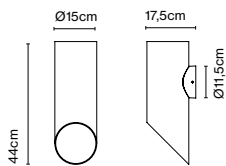

Elipse A

Code
A707-003-47
A707-003-38

Finish
● Brown (RAL 8019)
● Graphite Grey (RAL 7024)

Materials
Body: Aluminium

Dimmable: Yes
Integrated dimmer: No

Product type: Wall
Light source: LED COB 230VAC 10W(x2) 2700K CRI90 1426lm
Luminaire: 230 VAC TRIAC 20,56W 483lm
Weight: Net 2,4 kg – Gross 2,8 kg
Package: 21,5 x 23 x 52 cm – 2,8 kg Vol – 0,026 m³
LED included

CE
EAC
⊕
IP65

Wire installation: Hardwired
Color cord: Black
Canopy color: Black