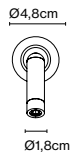

Ledtube mini spot

Code	Finish
A622-214-17-27K	● Aluminium
A622-214-18-27K	● Bronze
A622-214-35-27K	● Matt white (RAL 9010)
A622-214-39-27K	● Matt black (RAL 9005)

Materials
Structure: Injected aluminium

Dimmable: No

Product type: Wall / Ceiling
Light source: LED SMD 700mA 2,1W 2700K CRI90 199,4lm
Luminaire: 220 - 240 VAC 4,33W 45lm
Weight: Net 0,15 kg – Gross 0,3 kg
Package: 21 x 12 x 9 cm – 0,3 kg Vol – 0,002 m³
Product notes: Lens at 25° with a honeycomb grill to avoid glare.
CRI90 available upon request.
LED included

Wire installation: Hardwired