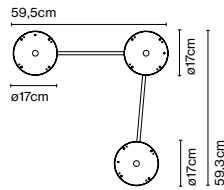

Accessory C3 Djembé 42

Code A681-018
Finish ● Black (RAL 9005)

Materials
Structure: Painted iron

Product type: Accessory
Weight: Net 1,6 kg – Gross 2 kg
Package: 64 x 40 x 9 cm - 2 kg – VOL - 0,02 m³
Product notes: Accessory to combine 3 Djembé 42 models for a single junction box.