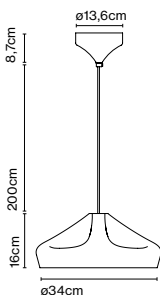

Materials
 Shade: Ceramic with the inner part in brilliant white enamel or gold
 Canopy: Ceramic
 Cord: Fabric

Product type: Pendant
 Light source: E14 LED 5W
 Weight: Net 2,6 kg – Gross 3,7 kg
 Package: 49 x 49 x 29 cm – 3,7 kg Vol – 0,07 m³