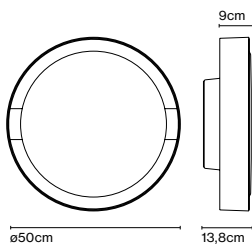

Plaff-on! 50 LED IP54

Code	Finish	Dimming	CCT	Class
A628-057	● Black	Triac	27K	II
A628-058	● Black	DALI	27K	I
A628-066	● Black	Triac	27-30-40K	II
A628-057-31-27K	● Rust brown	Triac	27K	II
A628-058-31-27K	● Rust brown	DALI	27K	I
A628-066-31-3CCT	● Rust brown	Triac	27-30-40K	II

Materials
Structure: Aluminium
Shade: Opal blown glass

Dimmable: Yes
Integrated dimmer: No
Dimming protocols: Phase cut (Triac)
DALI, Casambi

Product type: Wall / Ceiling
Light source: LED SMD 700mA 28,4W 2700K CRI90 3318lm
Luminaire: 220 - 240 VAC TRIAC 34W 2172lm
220 - 240 VAC DALI 33,25W 2172lm
Light source: LED SMD 700mA 28,4W 3000K CRI90 3753lm
Luminaire: 220 - 240 VAC TRIAC 34W
Light source: LED SMD 700mA 28,4W 4000K CRI90 3798lm
Luminaire: 220 - 240 VAC TRIAC 34W
Weight: Net 7,2 kg – Gross 8,5 kg
Package: 60 x 60 x 25 cm – 8,5 kg Vol – 0,09 m³
LED included

Dimmable

IP54

CE

UK
CA

ERC

Wire installation: Hardwired

The 3-CCT model has an integrated switch to select the desired color temperature during the installation.

Product notes: Casambi available upon request