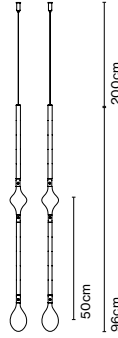

Double hook 96 x2
A718-026-39

2 units included

● Black

Double hook 71 x2
A718-027-39

2 units included

● Black