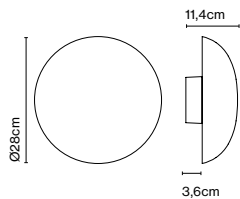

Babila 28

Code

A706-002
A706-004-35
A706-004-47

Finish

● Polished stainless steel
● White (RAL 9010)
● Brown (RAL 8019)

Materials

Diffuser: Polished stainless steel
AISI 316 or lacquered aluminium

Dimmable: Yes

Integrated dimmer: No

Dimming protocols: Phase cut (Triac)

Product type: Wall / Ceiling

Light source: LED COB 230 VAC 8W 2700K CRI90 571lm

Luminaire: 230 VAC TRIAC 8,47W 185lm

Weight: Net 1,4 kg – Gross 2,1 kg

Package: 39 x 40 x 12,5 cm - 2,1 kg – VOL - 0,02 m³

LED included

Dimmable

CE

IP65

ERC

UK
CA