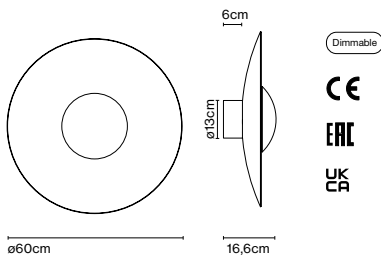

Ginger 60C IP65

Code
A662-553-31
A662-553-39

Finish
● Rust Brown
▲ Black - White (RAL 9005-9010)

Materials
Diffuser: Aluminium
Dissipater: Aluminium

Dimmable: Yes
Integrated dimmer: No
Dimming protocols: Phase cut (Triac)

Product type: Wall / Ceiling
Light source: LED SMD 700mA 22,4W 2700K CRI90 2933lm
Luminaire: 180 - 295 VAC TRIAC 26,09W 1165lm - Black-White
180 - 295 VAC TRIAC 26,09W 245lm - Rust brown
Weight: Net 3,6 kg – Gross 6,3 kg
Package: 67 x 67 x 24 cm – 6,3 kg Vol – 0,1 m³
Product notes: DALI and Casambi upon request
LED included

Canopy color: Black