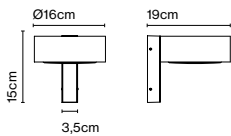

Plaff-on! A IP65

Code   Finish
A628-061-39-27K   ● Black
A628-061-31-27K   ● Rust Brown NEW

Materials
Structure: Aluminium
Shade: Opal blown glass

Dimmable: Yes
Integrated dimmer: No
Dimming protocols: Phase cut (Triac)

Product type: Wall
Light source: LED COB 230 VAC 8W 2700K CRI90 571lm
Luminaire: 230 VAC TRIAC 8,47W 225lm
Weight: Net 0,8 kg – Gross 1,2 kg
Package: 22 x 22 x 16,5 cm – 1,2 kg Vol – 0,008 m³
LED included

Dimmable
CE
EAC
UK
CA

⊕
IP65