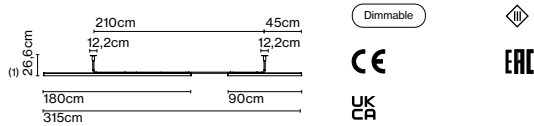

Ambrosia 315

Code	Finish	CCT
A704-004-15-22K	● Matt Gold	22K
A704-004-15-27K	● Matt Gold	27K
A704-004-15-30K	● Matt Gold	30K
A704-004-16-22K	● Black	22K
A704-004-16-27K	● Black	27K
A704-004-16-30K	● Black	30K

Materials
Structure: Aluminium
Diffuser: Methacrylate
Canopy: Aluminium / Steel

Dimmable: Yes
Integrated dimmer: No
Dimming protocols: It depends on the purchased power supply.

Product type: Pendant / Ceiling
Light source Ambrosia 22K: LED SMD 24Vdc 43,2W 2200K CRI90 4761lm
Luminaire Ambrosia 22K: (Power supply not included) 4220lm

Light source Ambrosia 27K: LED SMD 24Vdc 43,2W 2700K CRI90 4563lm
Luminaire Ambrosia 27K: (Power supply not included) 4235lm

Light source Ambrosia 30K: LED SMD 24Vdc 43,2W 3000K CRI90 5076lm
Luminaire Ambrosia 30K: (Power supply not included) 4314lm

Weight: Net 5,1 kg – Gross 5,9 kg
Package: 29 x 10 x 225 cm - 3,5 kg – VOL - 0,065 m³
8 x 8 x 98 cm - 0,8 kg – VOL - 0,006 m³
8 x 8 x 188 cm - 1,6 kg – VOL - 0,01 m³

Product notes: 24V remote power supply to be ordered separately.
LED included

(1) The height can be increased by means of the 40 or 60 cm poles (max. 3 units per each side). They can be combined.

Wire installation: Hardwired / Recessed