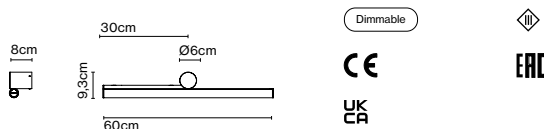

Ambrosia A 60 left

Code	Finish	CCT
A704-015-15-22K	● Matt Gold	22K
A704-015-15-27K	● Matt Gold	27K
A704-015-15-30K	● Matt Gold	30K
A704-015-16-22K	● Black	22K
A704-015-16-27K	● Black	27K
A704-015-16-30K	● Black	30K

Materials
Structure: Aluminium
Diffuser: Methacrylate
Canopy: Aluminium / Steel

Dimmable: Yes
Integrated dimmer: No
Dimming protocols: It depends on the purchased power supply.

Product type: Wall
Light source Ambrosia 22K: LED SMD 24Vdc 9,6W 2200K CRI90 1058lm
Luminaire Ambrosia 22K: (Power supply not included) 1003lm

Light source Ambrosia 27K: LED SMD 24Vdc 9,6W 2700K CRI90 1014lm
Luminaire Ambrosia 27K: (Power supply not included) 1007lm

Light source Ambrosia 30K: LED SMD 24Vdc 9,6W 3000K CRI90 1028lm
Luminaire Ambrosia 30K: (Power supply not included) 1025lm

Product notes: 24V remote power supply to be ordered separately.

Weight: Net 0,59 kg – Gross 1,3 kg

Package: 6,8 x 8 x 8 cm - 0,6 kg – Vol - 0,004 m³

14,5 x 13,5 x 61 cm - 0,7 kg – Vol - 0,01 m³

LED included

Wire installation: Hardwired / Recessed