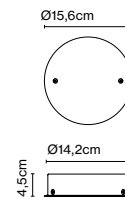

Circular Canopy 20W

Code	Finish	Dimming	Class
A693-008	● Black	Triac	II
A693-009	● Black	DALI (max. 16W)	II
A693-022	● Black	Casambi (max. 16W)	II

Materials
Structure: Painted iron

Product type: Accessory
Luminaire: 220 - 240 VAC TRIAC 20W (max.)
220 - 240 VAC DALI/Casambi 16W (max.)

Weight: Net 0,78 kg – Gross 1 kg
Package: 23 x 21 x 9 cm - 1 kg – VOL - 0,004 m³
Product notes: Canopy for 24V luminaires.

Wire installation: Hardwired
Canopy color: Black - Entry points: 3

Dimmable: Yes
Integrated dimmer: No
Dimming protocols: Phase cut (Triac)
DALI
Casambi