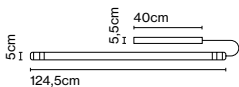

Neón de Luz NL - A 125

Code	Finish	Dimming	Class
A70-501	● Aluminium LED *	-	II
A70-512	● Aluminium LED *	DALI	II

Materials
Structure: Polycarbonate with reflectors
Brackets: Chromed zamac
Reactance box: Polycarbonate

Dimmable: Depends on the model
Integrated dimmer: No
Dimming protocols: DALI

Product type: Wall
Light source: LED SMD 450mA 38,9W 3000K CRI80 5190lm
Luminaire: 220 - 240 VAC 40,35W 3020lm
220 - 240 VAC DALI 40,29W 3020lm
Weight: Net 2,1 kg – Gross 3 kg
Package: 127 x 8 x 8 cm – 1,8 kg Vol – 0,008 m³
58 x 22 x 5 cm – 1,2 kg Vol – 0,006 m³

Dimmable ☐

CE

ERC

UK
CA

Wire installation: Hardwired
Color cord: Transparent
Canopy color: White