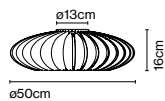

Maranga C

Code A644-012   Finish ● White (RAL 9003) *

Materials
Shade: Polycarbonate, chromed
metal cover
Diffuser: Transparent polycarbonate

Product type: Ceiling
Light source: 3x E27 LED Standard 8W
Weight: Net 2,2 kg – Gross 3,8 kg
Package: 60 x 60 x 24 cm – 3,8 kg Vol – 0,09 m³

CE

ERC

UK
PA

Wire installation: Hardwired