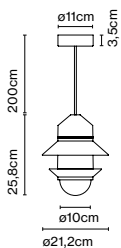

Santorini IP20

Code A654-050
Finish ● Light green (PANTONE 5517U)
A654-051
Finish ● Sand (RAL 1001)
A654-052
Finish ● Off-white (RAL 1013)

Materials
Structure: Polycarbonate
Shade: Blown pressed glass

Product type: Pendant
Light source: E27 LED Standard 8W
Weight: Net 1,3 kg – Gross 2 kg
Package: 41 x 25 x 24 cm – 2 kg Vol – 0,025 m³

CE

ERC

UK
CA

Cable length: 2 m
Wire installation: Hardwired
Color: Cord: Black fabric electrical cord
Canopy color: Black