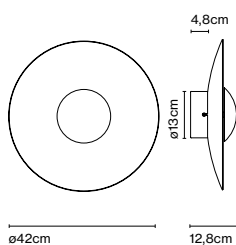

Materials
 Diffuser: Pressed wood or brushed aluminium
 Dissipater: Aluminium
 Canopy: Metal

Dimmable: Yes
 Integrated dimmer: No
 Dimming protocols: Phase cut (Triac)
 Casambi

Product type: Wall / Ceiling
 Light source: LED SMD 700mA 16,28W 2700K CRI90 1873lm
 Luminaire: 180 - 295 VAC TRIAC 19,71W 698lm
 Weight: Net 1,9 kg – Gross 3,5 kg
 Package: 57 x 53 x 17 cm – 3,5 kg Vol – 0,051 m³
 LED included