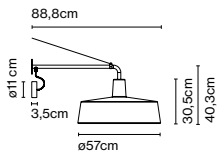

Soho A LED

Code	Finish
A631-154	● White
A631-155	● Stone grey
A631-156	● Black

Materials
Shade: Rotary moulded polyethylene
Diffuser: Methacrylate opal
Structure: Metal with stainless anti-oxidant cataphoresis

Dimmable: Yes
Integrated dimmer: No
Dimming protocols: Phase cut (Triac)

Product type: Wall
Light source: LED SMD 700mA 28,7W 2700K CRI80 3446lm
Luminaire: 180 - 295 VAC TRIAC 32,89W 2086lm
Weight: Net 7,8 kg – Gross 9,7 kg
Package: 60 x 61 x 36 cm – 9,7 kg Vol – 0,13 m³
Product notes: 3000K available upon request
LED included

Dimmable

CE

IP44

ERC

UK
CA

Wire installation: Hardwired
Canopy color: Black