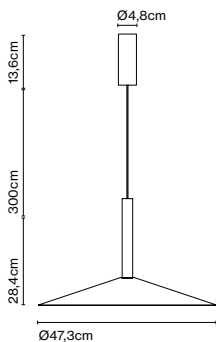

Milana 47

Code Finish
A699-005-35-27K ● Off-white (RAL 1013)
A699-005-39-27K ● Black (RAL 9005)

Materials Dimmable: Yes
Shade: Aluminium Integrated dimmer: No
Diffuser: Polycarbonate Dimming protocols: Phase cut (Triac)

Product type: Pendant
Light source: LED SMD 700mA 8,6W 2700K CRI90 372lm
Luminaire: 220 - 240 VAC TRIAC 8,72W 340lm
Weight: Net 1,3 kg – Gross 2,6 kg
Package: 24 x 24 x 7 cm – 0,86 kg Vol – 0,004 m³
52,5 x 52,5 x 10 cm – 1,56 kg Vol – 0,028 m³
Product notes: DALI upon request
LED included

Dimmable

CE

ERC

UK
CA