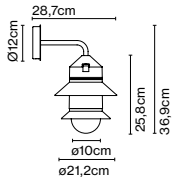

Santorini A Fixed Stem

Code	Finish
A654-023	● White (RAL 9003)
A654-024	● Grey (RAL 7039)
A654-025	● Mustard (RAL 1032)

Materials

Structure: Polycarbonate
Shade: Blown pressed glass
Support: Stainless anti-oxidant
cataphoresis treatment

Product type: Wall

Light source: E27 LED Standard 8W

Weight: Net 1,5 kg – Gross 2,4 kg

Package: 53 x 33 x 24 cm – 2,4 kg Vol – 0,042 m³

CE

ERC

UK

IP65