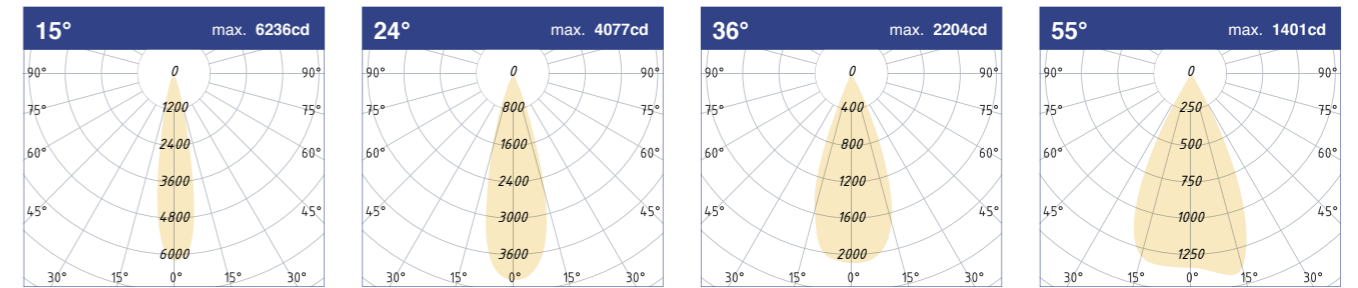

COB / max. 12.6W / 350mA / 1580lm / CRI90 / 3000K

Fixed

WE B31191 - Angle - 90 - CRI - CCT - Color

BEAM ANGLE	CCT	COLOR
1 5 15°	2 7 2700K	W D Dark Chrome Reflector
2 4 24°	3 0 3000K	W G Gold Reflector
3 6 36°	4 0 4000K	W S Silver Reflector
5 5 55°		W W Matt White Reflector

COB / max. 12.6W / 350mA / 1580lm / CRI90 / 3000K

Reflector Color

Accessory Options

X91105
Honeycomb Louver

X91106
Spread Lens

X91107
Linear Spread Lens

Photometric Diagrams 12.6W 350mA

Constant Current Driver