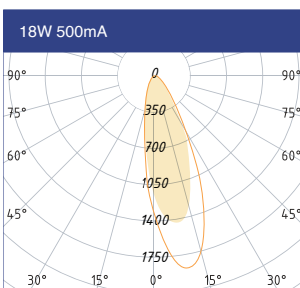

Reflector Color

Photometric Diagram

● C0.0_180.0 max. 1479cd   ○ C300.0_120.0 max. 1844cd

Constant Current Driver

Order Code	Driving Power	Output	Wiring Box Dimensions L x W x H (mm)	Required Cut Hole (mm)
TD EG-500mA-30N-LS4(16A)	12.5 - 21W	500mA	260 x 54 x 41	Ø63
TD LT-SETmA-25A-AD4(16A)	5 - 21W	500mA 1-10V dimmable