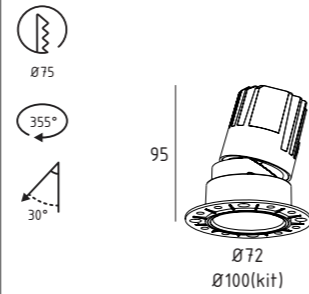

Adjustable

WE B31190 - Angle - 90 - CRI - CCT - Color

BEAM ANGLE	CCT	COLOR
1 5 15°	2 7 2700K	W D Dark Chrome Reflector
2 4 24°	3 0 3000K	W G Gold Reflector
3 6 36°	4 0 4000K	W S Silver Reflector
5 5 55°		W W Matt White Reflector

COB / max. 12.6W / 350mA / 1580lm / CRI90 / 3000K