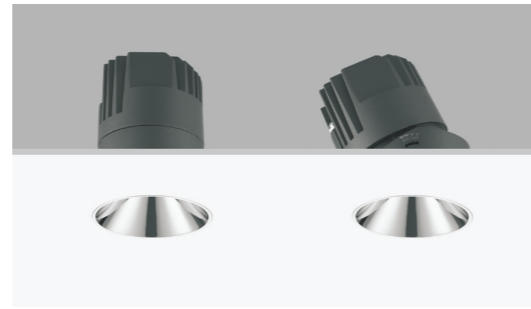

VIVA TL

- Trimless version with installation kit
- Polycarbonate secondary anti-glare reflector in 4 color options
- Accessories on secondary reflector available on request
- Standard with Bridgelux COB
- Remote driver, separate order