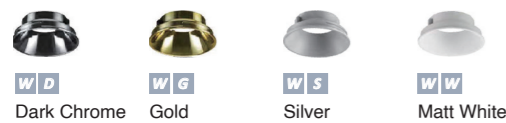

VIVA

REFLECTOR DOWNLIGHT SERIES

WELIGHTING

SHINE IN A BRIGHTER WAY

VIVA

- Die-cast aluminum trim and body
- Round Trim
- Polycarbonate secondary anti-glare reflector in 4 color options
- Accessories on secondary reflector available on request
- Standard with Bridgelux COB
- Remote Driver, separate order

Adjustable

Angle	CRI	CCT	Color
WE B31180 -	- 90		
BEAM ANGLE	CCT	COLOR	
1 5 15°	2 7 2700K	W D	White Trim, Dark Chrome Reflector
2 4 24°	3 0 3000K	W G	White Trim, Gold Reflector
3 6 36°	4 0 4000K	W S	White Trim, Silver Reflector
5 5 55°		W W	White Trim, Matt White Reflector

COB / max. 25.6W / 700mA / 3374lm / CRI90 / 3000K

Fixed

Angle	CRI	CCT	Color
WE B31181 -	- 90		
BEAM ANGLE	CCT	COLOR	
1 5 15°	2 7 2700K	W D	White Trim, Dark Chrome Reflector
2 4 24°	3 0 3000K	W G	White Trim, Gold Reflector
3 6 36°	4 0 4000K	W S	White Trim, Silver Reflector
5 5 55°		W W	White Trim, Matt White Reflector

COB / max. 25.6W / 700mA / 3374lm / CRI90 / 3000K

Reflector Color

Accessory Options

X91105
Honeycomb Louver

X91106
Spread Lens

X91107
Linear Spread Lens

Photometric Diagrams 25.6W 700mA

Constant Current Driver