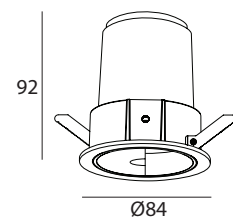

Order Code	Driving Power	Output	Wiring Box Dimensions L x W x H (mm)	Required Cut Hole (mm)
TG EG-350mA-12N-LS2(15A)	10.5 - 14W	350mA	260 x 54 x 41	Ø63
TD LT-SETmA-15A-AD2(16A)	3.5 - 15W	350mA 1-10V dimmable		

COB / max. 18W / 500mA / 2246lm / CRI90 / 3000K

Reflector Color

Photometric Diagram

● C0.0_180.0 max. 1479cd ○ C300.0_120.0 max. 1844cd

Constant Current Driver

Order Code	Driving Power	Output	Wiring Box Dimensions L x W x H (mm)	Required Cut Hole (mm)
TD EG-500mA-30N-LS4(16A)	12.5 - 21W	500mA	260 x 54 x 41	Ø63
TD LT-SETmA-25A-AD4(16A)	5 - 21W	500mA 1-10V dimmable		

VIVA Mini WW

- Die-cast aluminum trim and body
- Round Trim
- Polycarbonate secondary anti-glare reflector
- Standard with Bridgelux COB
- Remote Driver, separate order

WE B31192- 90 - WS

CRI	CCT
27	2700K
30	3000K
40	4000K

COB / max. 9W / 250mA / 1194lm / CRI90 / 3000K

Reflector Color

Photometric Diagram

● C0.0_180.0 max. 1031cd ○ C300.0_120.0 max. 1290cd

Constant Current Driver

Order Code	Driving Power	Output	Wiring Box Dimensions L x W x H (mm)	Required Cut Hole (mm)
TD EG-300mA-12N-LS2(15A)	9 - 12W.6	300mA	200 x 54 x 41	⊗ 80
TD LT-SETmA-12A-SE7(16A)	4.2 - 12W	300mA 1-10V dimmable	260 x 54 x 41	