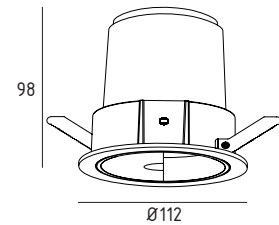

Order Code	Driving Power	Output	Wiring Box Dimensions L x W x H (mm)	Required Cut Hole (mm)
TG EG-350mA-12N-LS2(15A)	10.5 - 14W	350mA	260 x 54 x 41	Ø63
TD LT-SETmA-15A-AD2(16A)	3.5 - 15W	350mA 1-10V dimmable		

COB / max. 18W / 500mA / 2246lm / CRI90 / 3000K

Reflector Color

Photometric Diagram

● C0.0_180.0 max. 1479cd ○ C300.0_120.0 max. 1844cd

Constant Current Driver

Order Code	Driving Power	Output	Wiring Box Dimensions L x W x H (mm)	Required Cut Hole (mm)
TD EG-500mA-30N-LS4(16A)	12.5 - 21W	500mA	260 x 54 x 41	Ø63
TD LT-SETmA-25A-AD4(16A)	5 - 21W	500mA 1-10V dimmable		