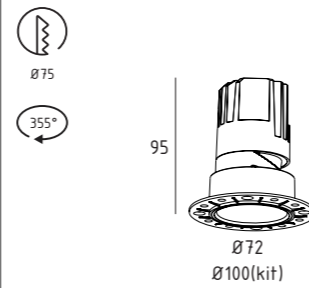

Fixed

WE B31191 - Angle - 90 - CRI - CCT - Color

BEAM ANGLE	CCT	COLOR
1 5 15°	2 7 2700K	W D Dark Chrome Reflector
2 4 24°	3 0 3000K	W G Gold Reflector
3 6 36°	4 0 4000K	W S Silver Reflector
5 5 55°		W W Matt White Reflector

COB / max. 12.6W / 350mA / 1580lm / CRI90 / 3000K