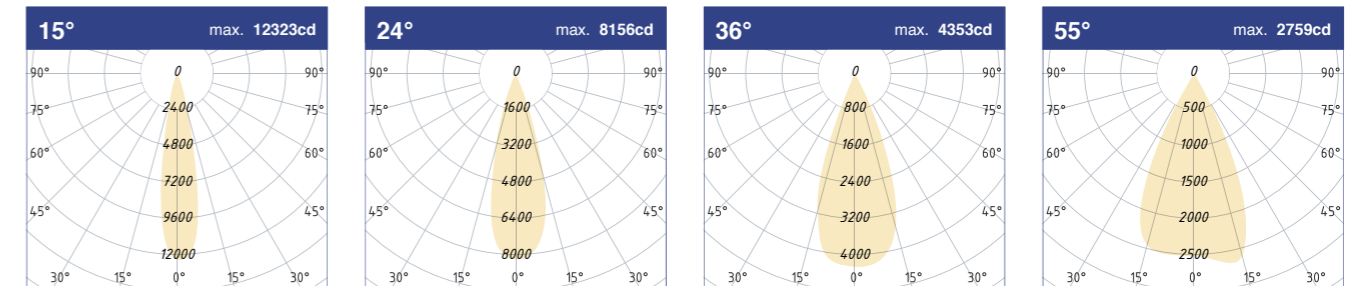

COB / max. 25.6W / 700mA / 3374lm / CRI90 / 3000K

Fixed

WE B31183 - Angle - 90 - CRI - CCT - Color

BEAM ANGLE	CCT	COLOR
1 5 15°	2 7 2700K	W D Dark Chrome Reflector
2 4 24°	3 0 3000K	W G Gold Reflector
3 6 36°	4 0 4000K	W S Silver Reflector
5 5 55°		W W Matt White Reflector

COB / max. 25.6W / 700mA / 3374lm / CRI90 / 3000K

Reflector Color

Accessory Options

X91105
Honeycomb Louver

X91106
Spread Lens

X91107
Linear Spread Lens

Photometric Diagrams 25.6W 700mA

Constant Current Driver