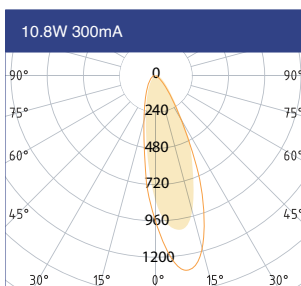

Reflector Color

Photometric Diagram

● C0.0_180.0 max. 1031cd   ○ C300.0_120.0 max. 1290cd

Constant Current Driver

Order Code	Driving Power	Output	Wiring Box Dimensions L x W x H (mm)	Required Cut Hole (mm)
TD EG-300mA-12N-LS2(15A)	9 - 12W.6	300mA	200 x 54 x 41	⊗ 80
TD LT-SETmA-12A-SE7(16A)	4.2 - 12W	300mA 1-10V dimmable	260 x 54 x 41