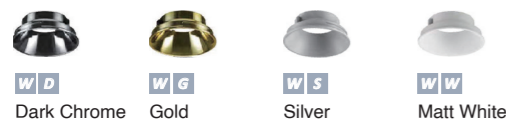

Reflector Color

Accessory Options