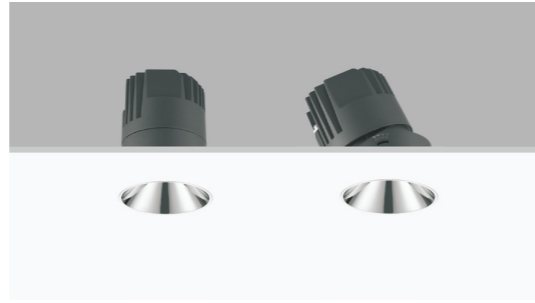

VIVA Mini TL

- Trimless version with installation kit
- Polycarbonate secondary anti-glare reflector in 4 color options
- Accessories on secondary reflector available on request
- Standard with Bridgelux COB
- Remote driver, separate order