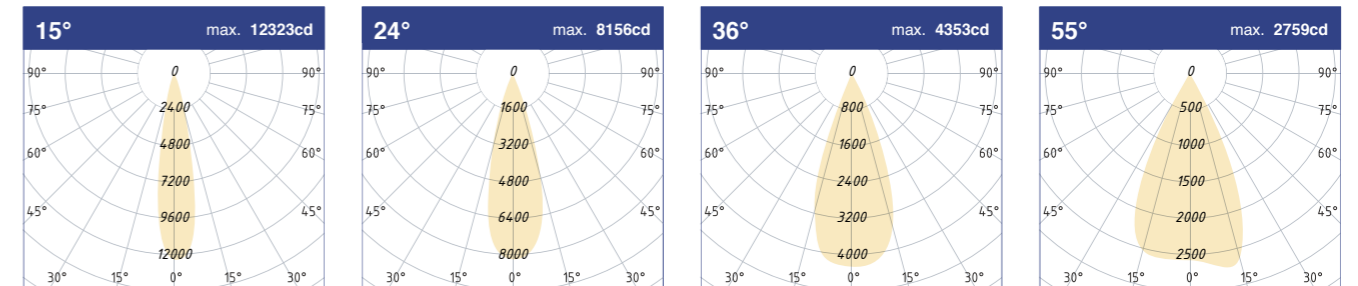

Adjustable

Angle	CRI	CCT	Color
WE B31180 -	- 90		
BEAM ANGLE	CCT	COLOR	
1 5 15°	2 7 2700K	W D	White Trim, Dark Chrome Reflector
2 4 24°	3 0 3000K	W G	White Trim, Gold Reflector
3 6 36°	4 0 4000K	W S	White Trim, Silver Reflector
5 5 55°		W W	White Trim, Matt White Reflector

COB / max. 25.6W / 700mA / 3374lm / CRI90 / 3000K

Fixed

Angle	CRI	CCT	Color
WE B31181 -	- 90		
BEAM ANGLE	CCT	COLOR	
1 5 15°	2 7 2700K	W D	White Trim, Dark Chrome Reflector
2 4 24°	3 0 3000K	W G	White Trim, Gold Reflector
3 6 36°	4 0 4000K	W S	White Trim, Silver Reflector
5 5 55°		W W	White Trim, Matt White Reflector

COB / max. 25.6W / 700mA / 3374lm / CRI90 / 3000K

Reflector Color

Accessory Options

X91105
Honeycomb Louver

X91106
Spread Lens

X91107
Linear Spread Lens

Photometric Diagrams 25.6W 700mA

Constant Current Driver