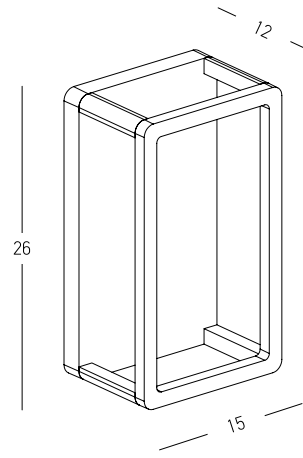

Power 8W
Input 220-240V, 50/60Hz
Color Temperature 3000K
Lumen 481Lm
Cri 80
IP 65
Dimensions L: 12cm W: 15cm H: 26cm
Material Aluminium - PC Diffuser
Color Graphite / **Code E336**