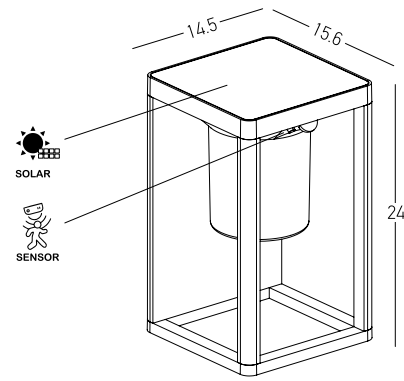

Power 2W
Input 220-240V, 50/60Hz
Color Temperature 3000K
Lumen 210Lm
Cri 80
IP 65
Dimensions L: 15.6cm W: 14.5cm H: 24cm
Material Aluminium - PC Diffuser
Special Feature Solar Panel
3 Different Ways of Lighting
Sense Distance 3 - 5m
Color Graphite / **Code E295**