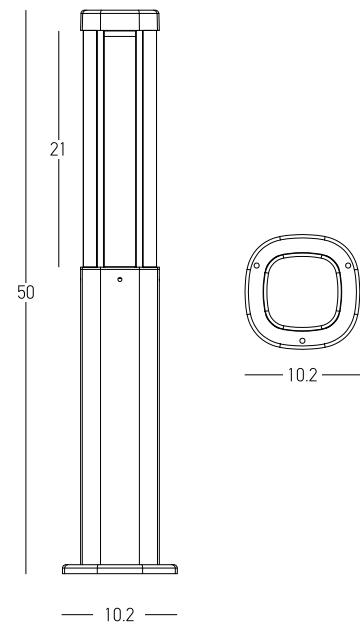

Power 7W
Input 220-240V, 50/60Hz
Color Temperature 3000K
Lumen 658Lm
Cri 80
IP 67
Dimensions L: 11cm W: 11cm H: 60cm
Beam Angle 120°
Material Aluminium - Clear Glass
Color Graphite / **Code E367**

Power 7W
Input 220-240V, 50/60Hz
Color Temperature 3000K
Lumen 533Lm
Cri 80
IP 54
Dimensions L: 10.2cm W: 10.2cm H: 50cm
Beam Angle 120°
Material Aluminium - PC Diffuser
Color Graphite / **Code E355**