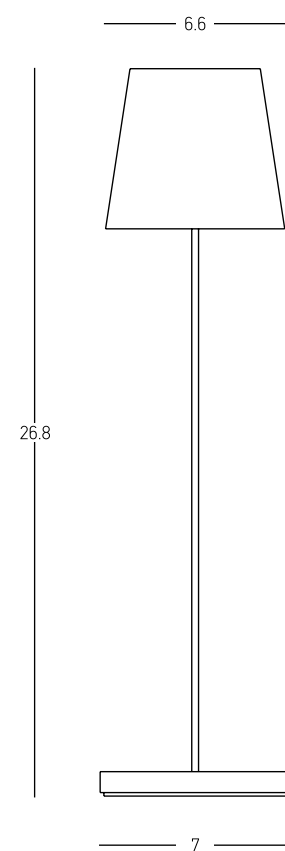

08. WALL WASHER | p.218 - 223

OUTDOOR LIGHTING

OUTDOOR LIGHTING

Power 1.5W
 Input 220-240V, 50/60Hz
 Color Temperature 3000K
 Lumen 125Lm
 Cri 80
 IP 54
 Dimensions Ø: 6.6cm H: 26.8cm
 3 Steps Dimming 10%, 50%, 100%
 Material Aluminium - PC Diffuser
 Special Feature Shade Ø: 6.6cm H: 5.9cm
 Portable Table Lamp
 Charging Base with USB Cable Included