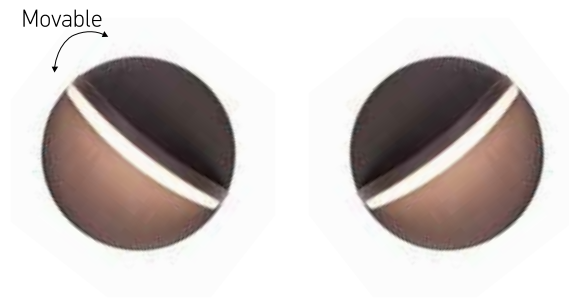

Power 16W
Input 220-240V, 50/60Hz
Color Temperature 3000K
Lumen 1106Lm
Cri 80
IP 65
Dimensions Ø: 18.3cm L: 13cm
Material Aluminium - Opal PC Diffuser
Special Feature Movable Light
Color Dark Brown / **Code E267**