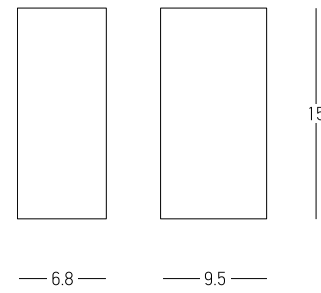

Bulb 2x GU10 LED
Power 7W MAX
Input 220-240V, 50/60Hz
IP 54
Dimensions L: 9.5cm W: 6.8cm H: 15cm
Material ABS - Acrylic
Special Feature Up - Down Lighting
Color Sandy Black / **Code E307**