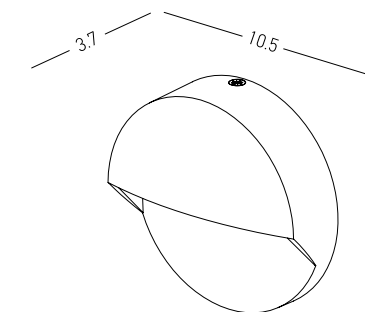

Power 2W
Input 220-240V, 50/60Hz
Color Temperature 3000K
Lumen 190Lm
Cri 80
IP 65
Dimensions Ø: 10.5cm L: 3.7cm
Material Aluminium - PC Diffuser
Color Graphite / **Code E294**