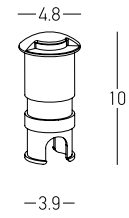

OUTDOOR LIGHTING | INGROUND

Power 3W
Input 24V
Color Temperature 3000K
Lumen 232Lm
Cri 80
IP 65
IK 8
Dimensions Ø: 4.5cm H: 9.3cm
Material Aluminium - Stainless Steel - PC Diffuser
Depth Required 111: 12cm
Recessed Mounting Box Included
Recommended Driver D-20-24 (Not Included)
Color Aluminium / **Code E178**

Power 3W
Input 24V
Color Temperature 3000K
Lumen 150Lm
Cri 80
IP 65
IK 10
Dimensions Ø: 4.8cm H: 10cm
Material Aluminium - Stainless Steel - PC Diffuser
Depth Required 111: 13cm
Recessed Mounting Box Included
Recommended Driver D-20-24 (Not Included)
Color Aluminium / **Code E180**

Power 3W
Input 24V
Color Temperature 3000K
Lumen 95Lm
Cri 80
IP 65
IK 10
Dimensions Ø: 4.8cm H: 10cm
Material Aluminium - Stainless Steel - PC Diffuser
Depth Required 111: 13cm
Recessed Mounting Box Included
Recommended Driver D-20-24 (Not Included)
Color Aluminium / **Code E179**