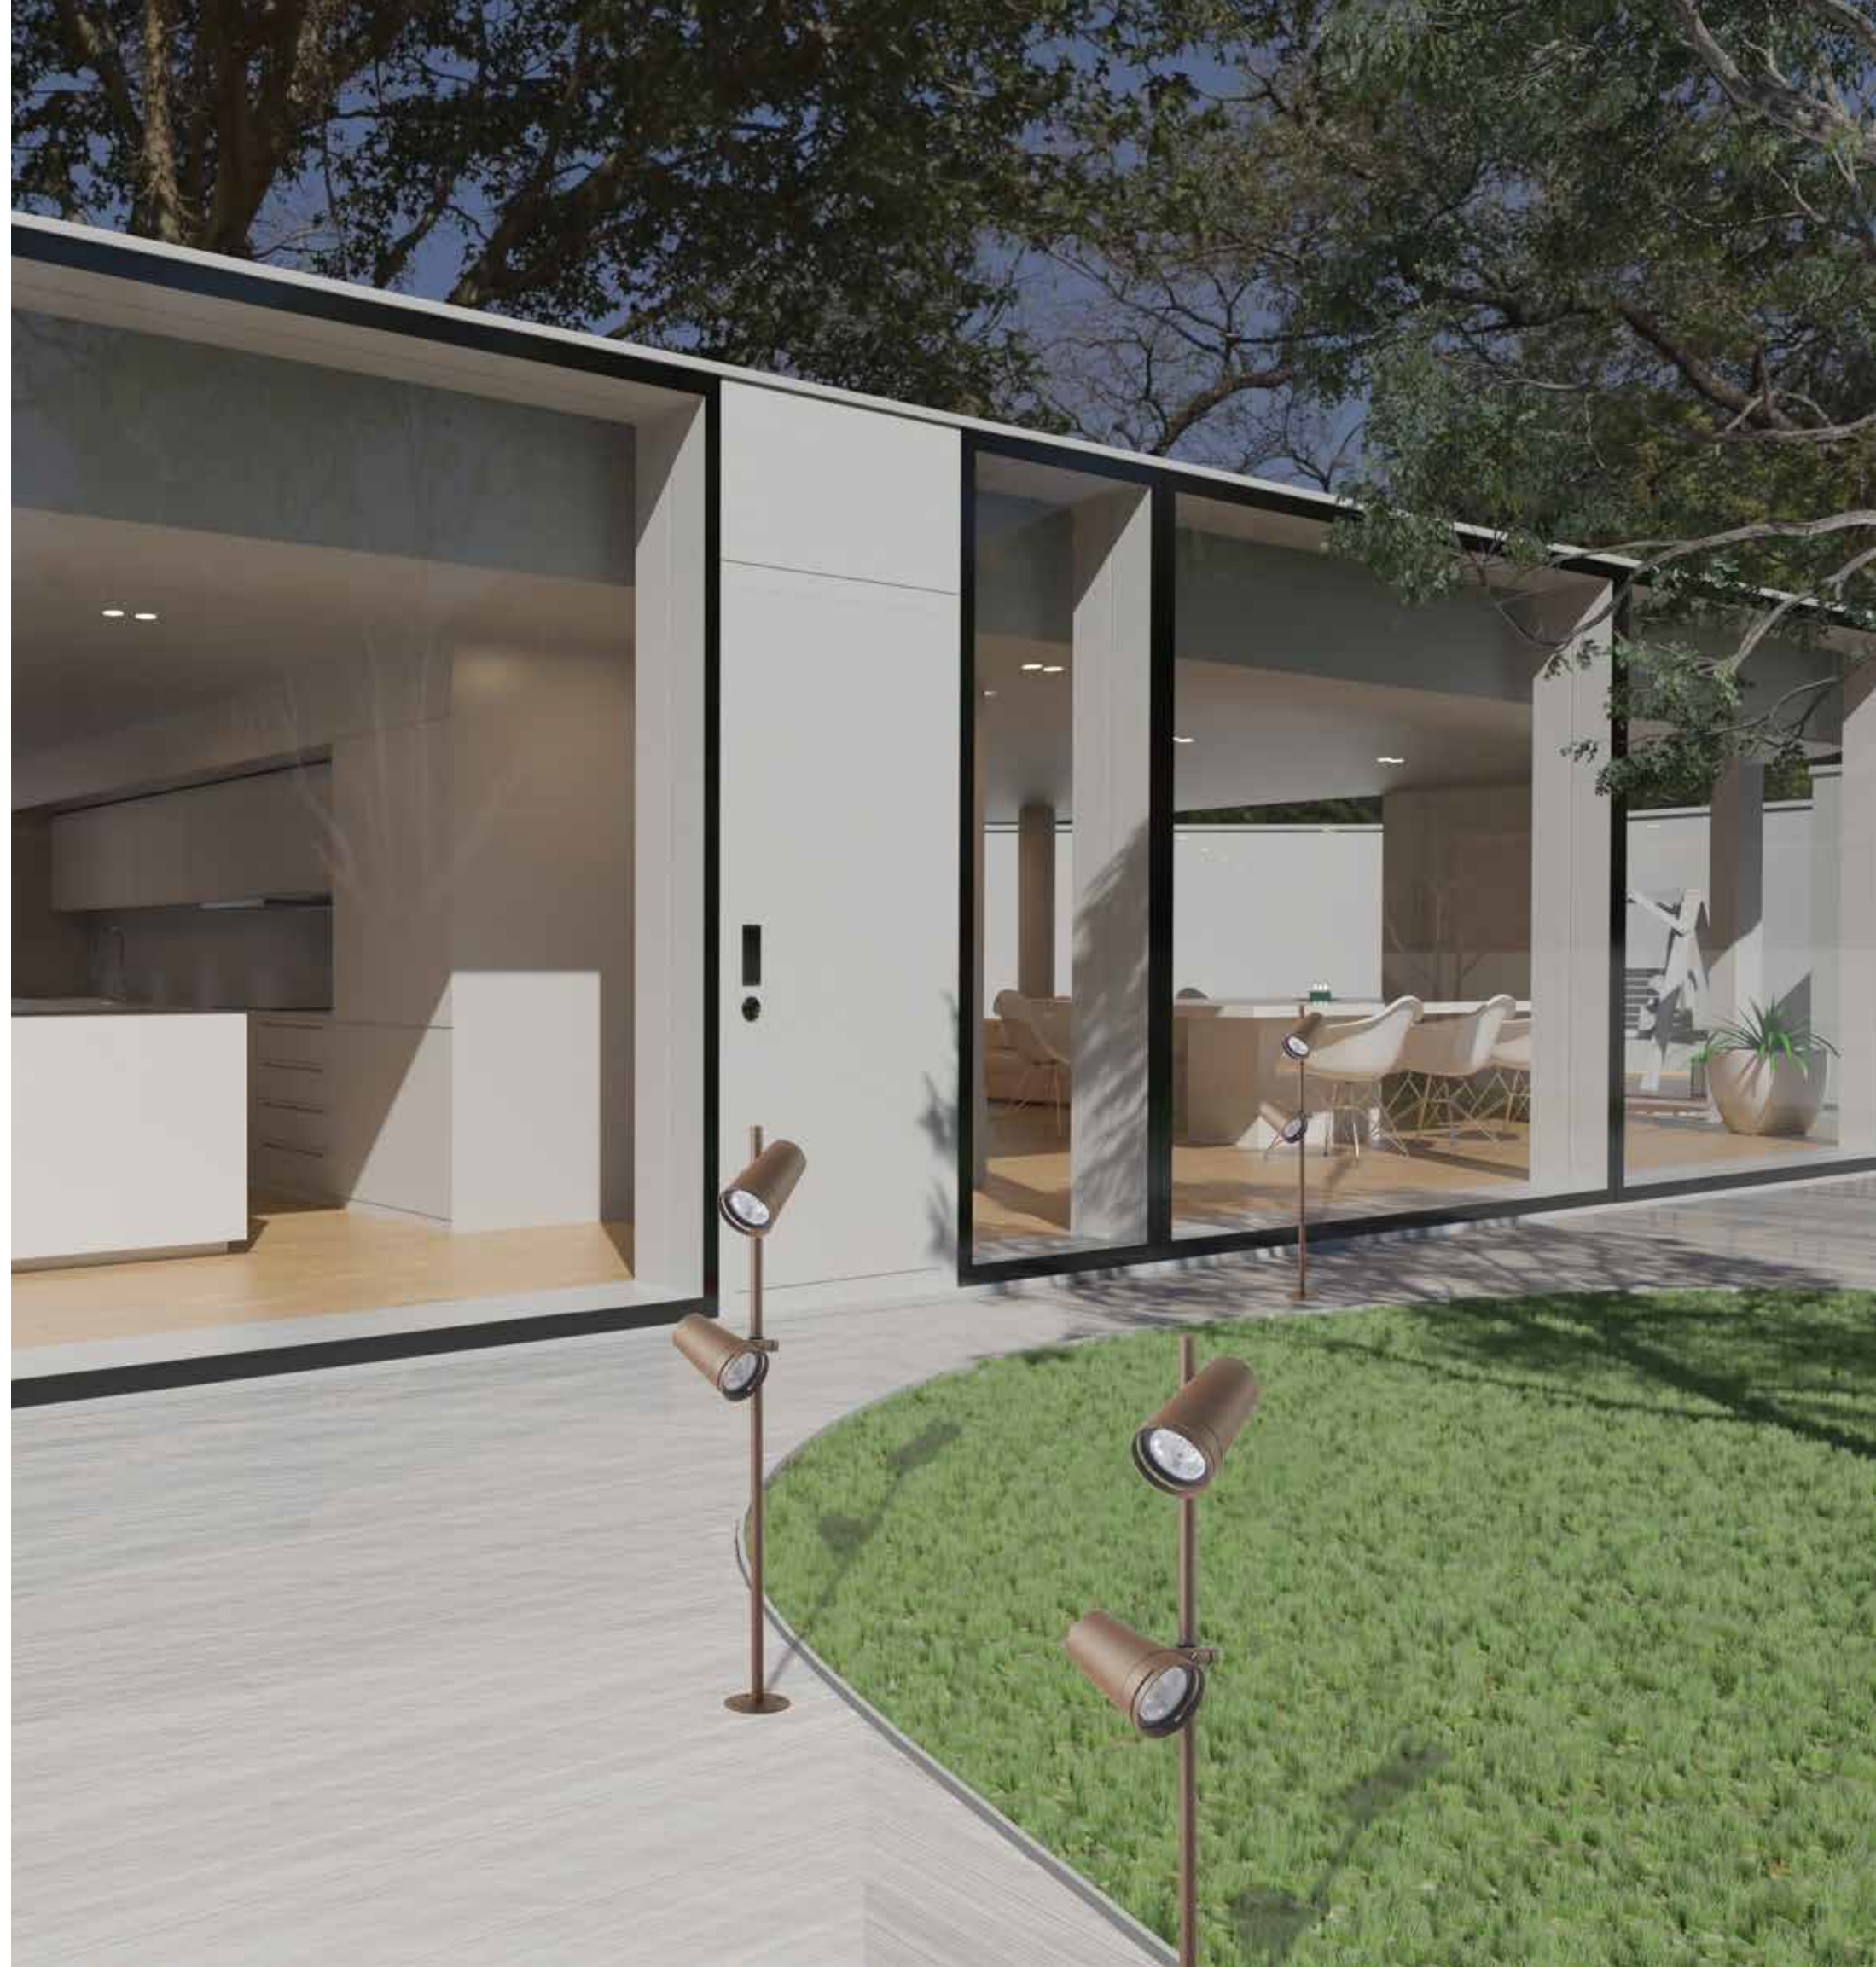

OUTDOOR LIGHTING | SPIKES

Power 13W
Input 220-240V, 50/60Hz
Color Temperature 3000K
Lumen 1162Lm
Cri 90
IP 54
Dimensions L: 11cm W: 11cm H: 70cm
Base Ø: 8cm H: 0.5cm
Beam Angle 40°
Spots Ø: 5-7cm L: 11cm
Material Aluminium - Tempered Glass
Special Feature 110cm Cable Available (2 pcs)
Movable - Rotational Spots
Base Included

Color Dark Brown / Code E299