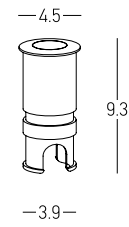

OUTDOOR LIGHTING | INGROUND

Power 3W
Input 24V
Color Temperature 3000K
Lumen 232Lm
Cri 80
IP 65
IK 8
Dimensions Ø: 4.5cm H: 9.3cm
Material Aluminium - Stainless Steel - PC Diffuser
Depth Required 111: 12cm
Recessed Mounting Box Included
Recommended Driver D-20-24 (Not Included)
Color Aluminium / **Code E178**