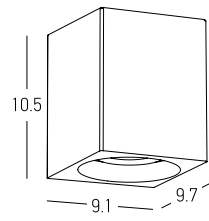

Power 4W
Input 220-240V, 50/60Hz
Color Temperature 3000K
Lumen 340Lm
Cri 80
IP 65
Dimensions L: 9.7cm W: 9.1cm H: 10.5cm
Beam Angle 36°
Dimmable Triac ☐
Material Concrete - Aluminium
Color Natural Concrete / **Code E253**