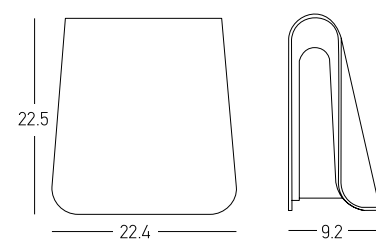

Power 6W
Input 220-240V, 50/60Hz
Color Temperature 3000K
Lumen 480Lm
Cri 80
IP 54
Dimensions L: 9.2cm W: 22.4cm H: 22.5cm
Material Aluminium - PC Diffuser
Color Graphite / **Code E245**