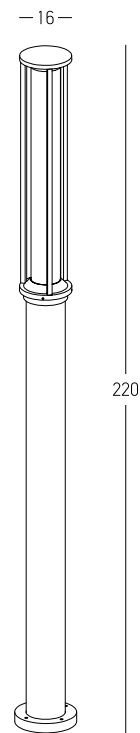

Power 17W
Input 220-240V, 50/60Hz
Color Temperature 3000K
Lumen 1488Lm
Cri 80
IP 65
Dimensions Ø: 16cm H: 220cm
Material Aluminium - PC Diffuser
Color Graphite / **Code E348**