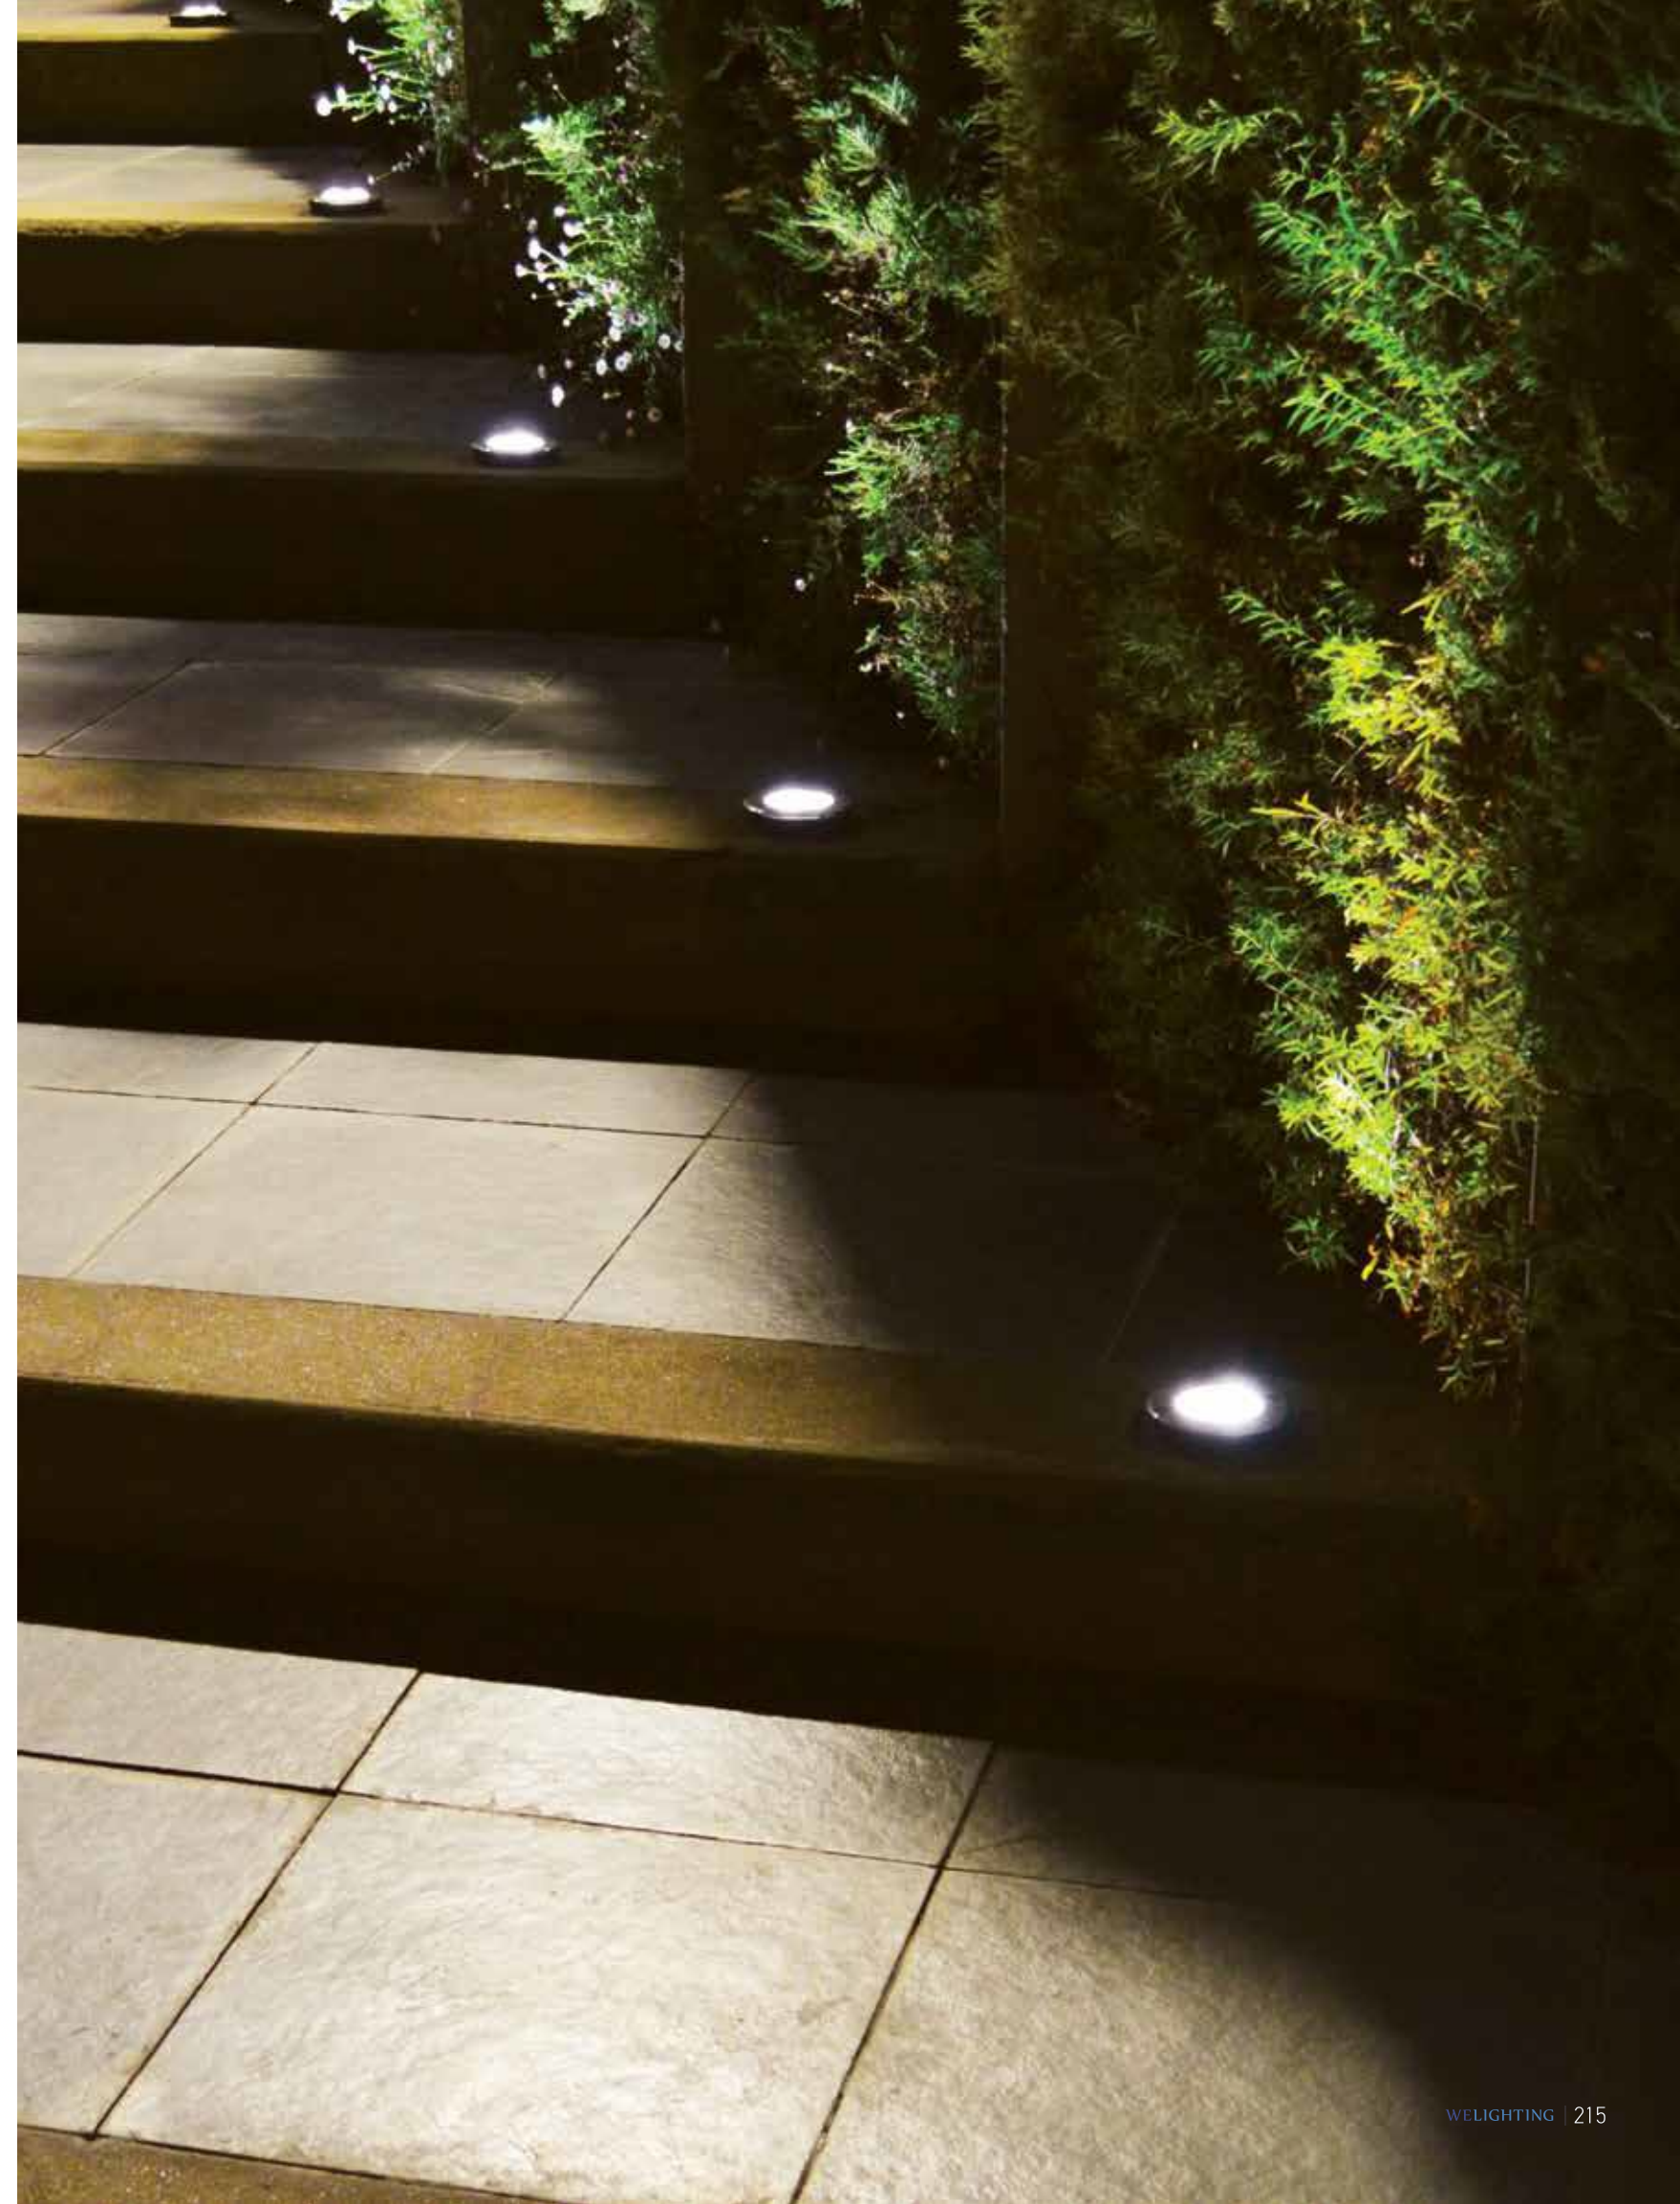

Bulb 1x GU10 LED
Power 10W MAX
Input 220-240V, 50/60Hz
IP 65
IK 8
Dimensions Ø: 10cm H: 10cm
Material Stainless Steel - Tempered Glass
Depth Required 11cm
Recessed Mounting Box Included
Special Feature 50cm Cable Available
GU10 Lampholder Included
Color Stainless Steel / **Code E359**

Power 6W
Input 220-240V, 50/60Hz
Color Temperature 3000K
Lumen 618Lm
Cri 80
IP 67
IK 8
Dimensions Ø: 10cm H: 9.5cm
Beam Angle 36°
Material Stainless Steel - Tempered Glass
Depth Required 12cm
Recessed Mounting Box Included
Special Feature Driver Included
Color Stainless Steel / **Code E189**