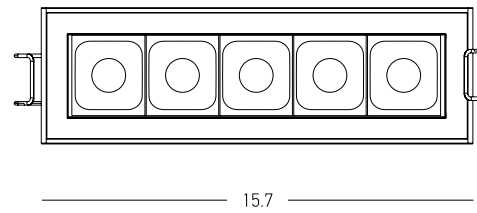

Power 12W
Input 220-240V, 50/60Hz
Color Temperature 3000K
Lumen 757Lm
Cri 90
IP 65
Dimensions L: 15.7cm W: 5cm H: 6.8cm
Cutting Hole 14.2 x 3.5cm
Beam Angle 40°
Non Dimmable ☒
Material Stainless Steel - Aluminium - Tempered Glass
Depth Required IT: 6cm
Driver Included
Color Sandy Black / **Code E332**
Sandy White / **Code E333**