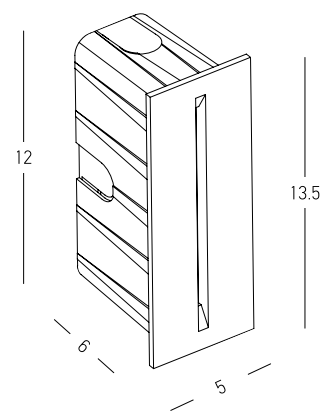

Power 3W
Input 220-240V, 50/60Hz
Color Temperature 3000K
Lumen 92Lm
Cri 90
IP 65
Dimensions L: 6.5cm W: 5cm H: 13.5cm
Material Aluminium - Tempered Glass
Depth Required 6cm
Recessed Mounting Box L: 6cm W: 4.3cm H: 12.6cm (Included)
Color Sandy White / Code E322