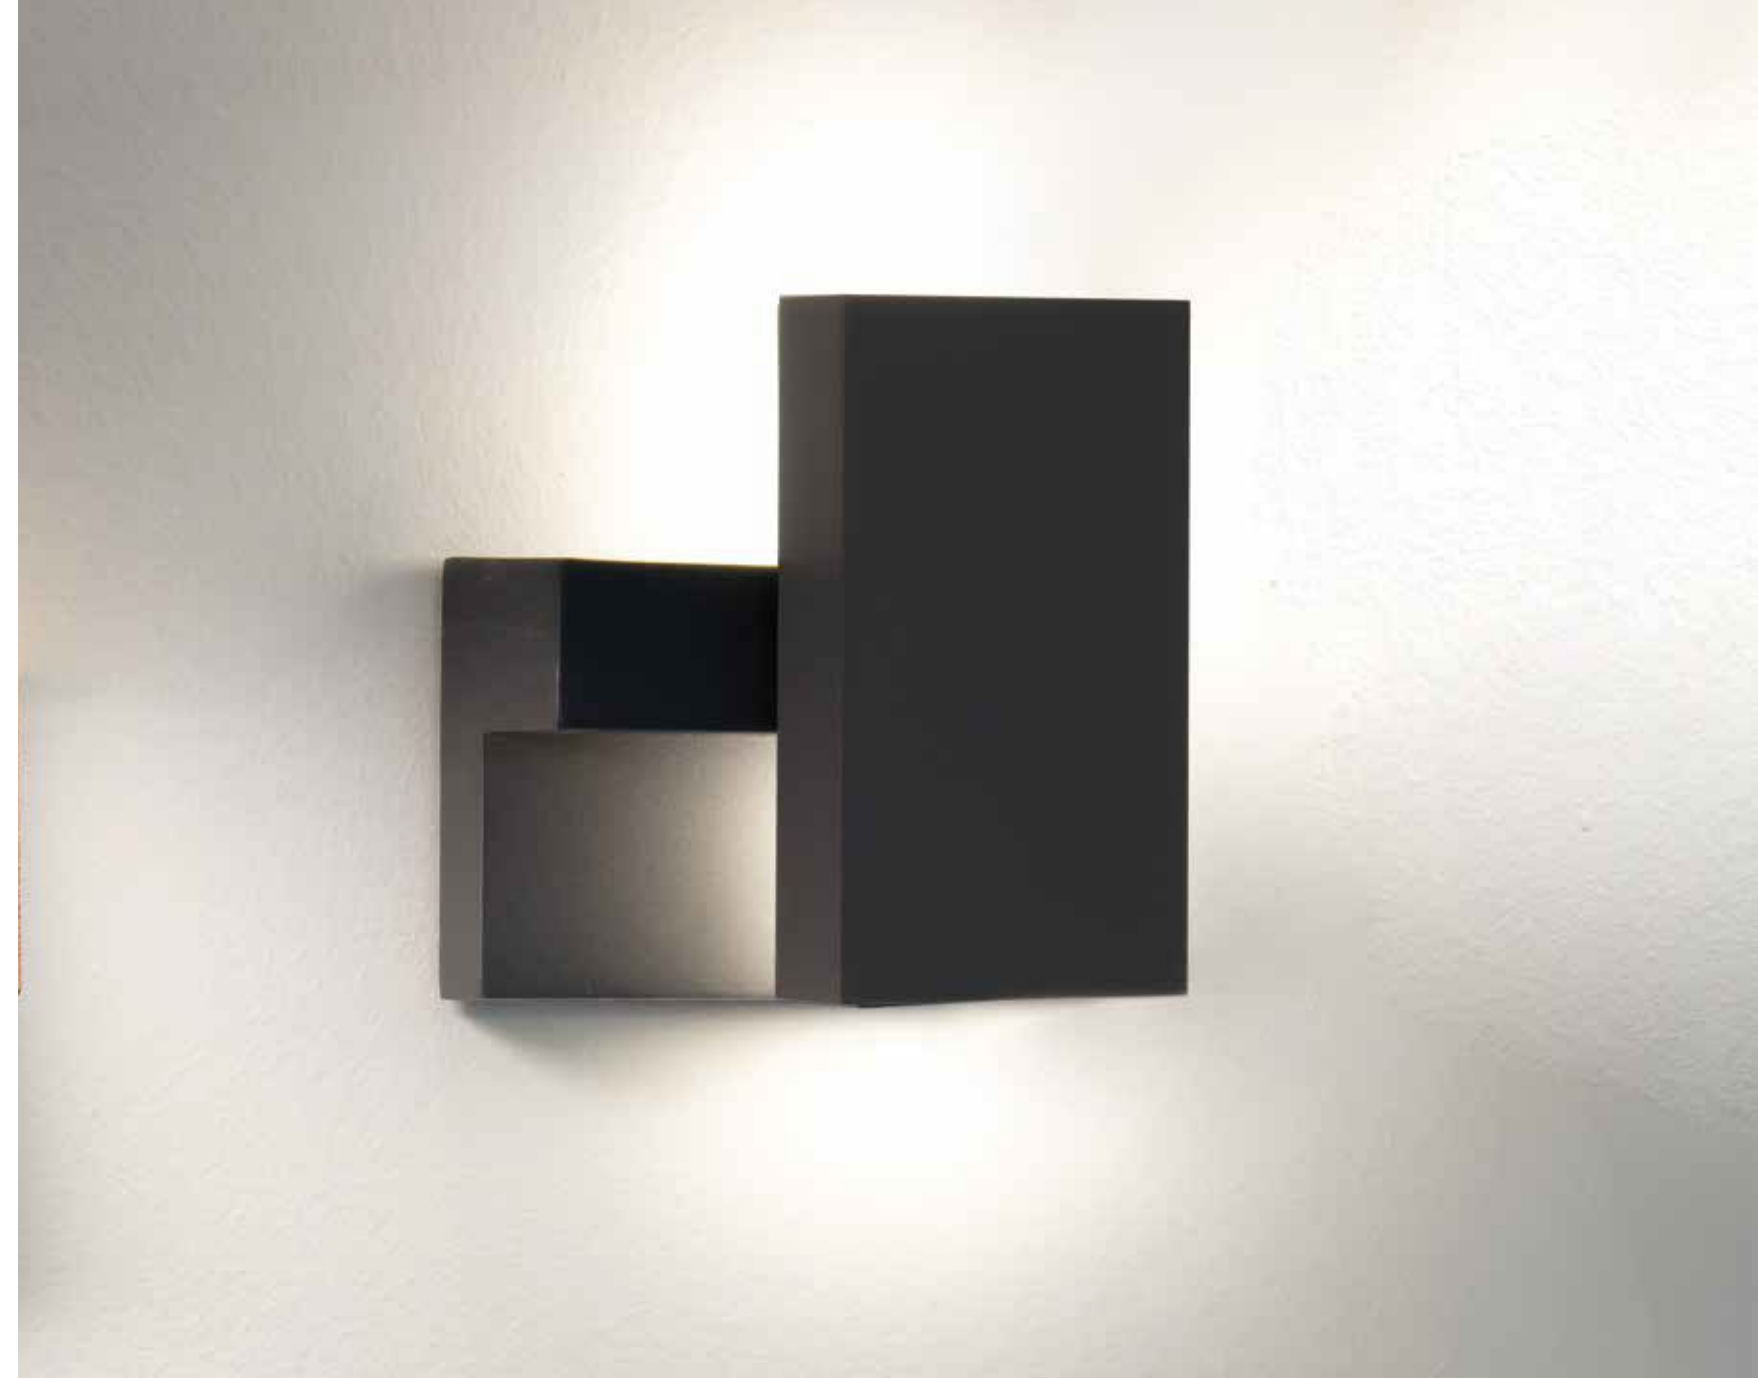

OUTDOOR LIGHTING | WALL

Power 8W
Input 220-240V, 50/60Hz
Color Temperature 3000K
Lumen 336Lm
Cri 80
IP 65
Dimensions L: 6cm W: 11cm H: 11cm
Material Aluminium - Tempered Glass
Color Graphite / **Code E197**

Power 10W
Input 220-240V, 50/60Hz
Color Temperature 3000K
Lumen 810Lm
Cri 80
IP 65
Dimensions L: 7.8cm W: 16cm H: 10-16cm
Material Aluminium - PC Diffuser
Special Feature Movable
Color Graphite / **Code E199**