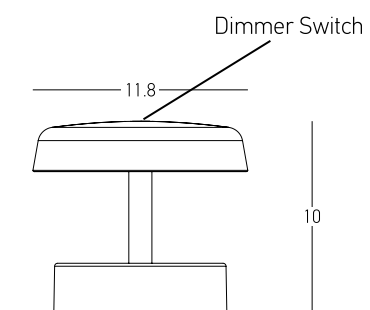

Color Sandy Black / **Code E314**
Color Sandy White / **Code E313**

OUTDOOR LIGHTING | PORTABLE

Power 2W
 Input 220-240V, 50/60Hz
 Color Temperature 3000K
 Lumen 168Lm
 Cri 80
 IP 44
 Dimensions Ø: 5.5cm H: 26.5cm
 3 Steps Dimming 10%, 50%, 100%
 Material Aluminium - PC Diffuser
 Special Feature Portable Table Lamp
 Charging Base with USB Cable Included

Color White / **Code E398**
 Color Black / **Code E399**
 Color Green / **Code E400**

Power 2W
 Input 220-240V, 50/60Hz
 Color Temperature 3000K
 Lumen 142Lm
 Cri 80
 IP 44
 Dimensions Ø: 11.8cm H: 10cm
 Shade Ø: 11.8cm H: 2cm
 3 Steps Dimming 10%, 50%, 100%
 Material Plastic
 Special Feature Portable Table Lamp
 USB Cable Included