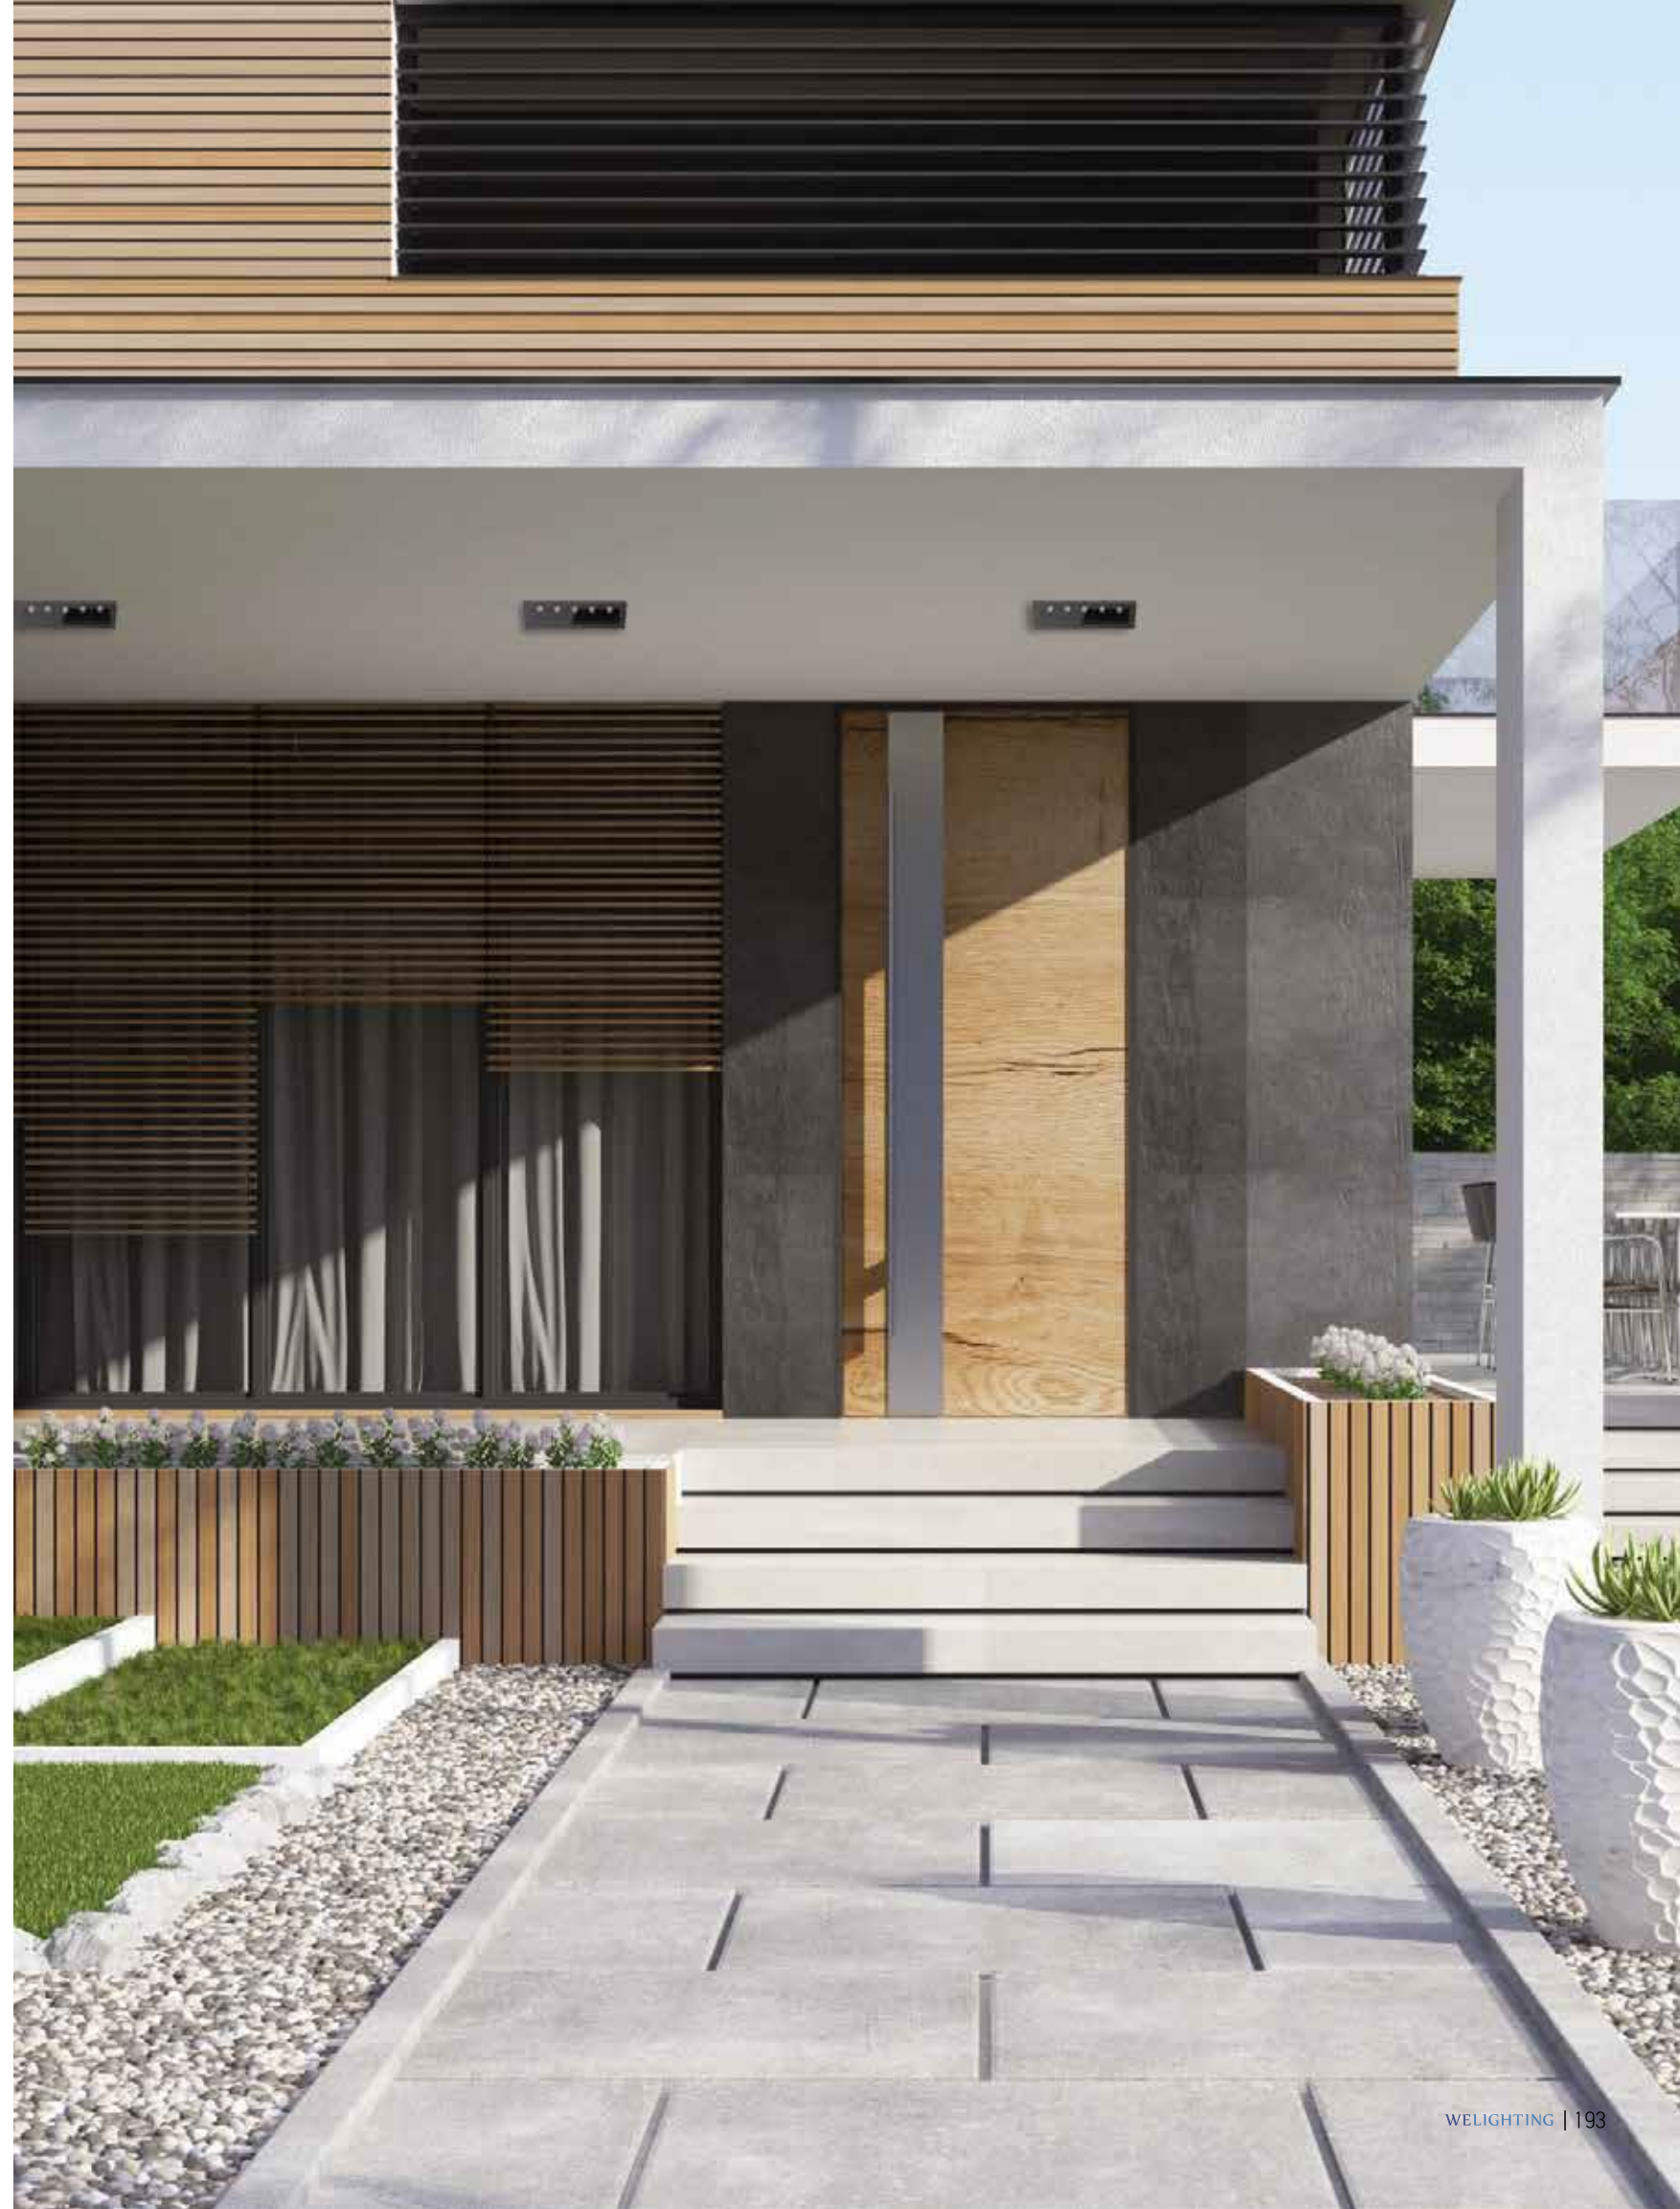

Power 12W
Input 220-240V, 50/60Hz
Color Temperature 3000K
Lumen 757Lm
Cri 90
IP 65
Dimensions L: 15.7cm W: 5cm H: 6.8cm
Cutting Hole 14.2 x 3.5cm
Beam Angle 40°
Non Dimmable ☒
Material Stainless Steel - Aluminium - Tempered Glass
Depth Required IT: 6cm
Driver Included
Color Sandy Black / **Code E332**
Sandy White / **Code E333**