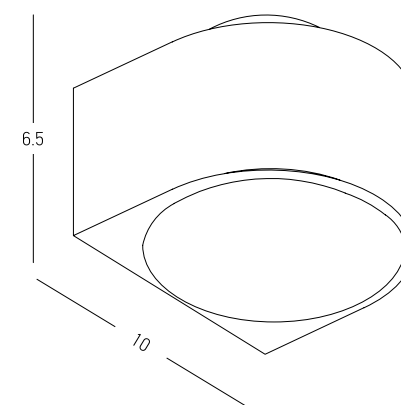

Wall / Ground Base
Material Aluminium
Color Dark Grey / **Code E251**

WALL P 78 T29

Power 10W
 Input 220-240V, 50/60Hz
 Color Temperature 3000K
 Lumen 775Lm
 Cri 90
 IP 54
 Dimensions L: 6.5cm W: 18.3cm H: 3.5cm
 Material Aluminium - Tempered Glass
 Special Feature Up - Down Lighting
 Color Graphite / **Code E315**