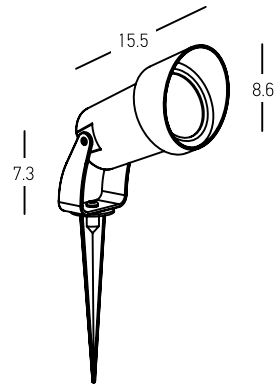

Bulb 1x GU10 LED
 Power 7W MAX
 Input 220-240V, 50/60Hz
 IP 54
 Dimensions Ø: 8.6cm L: 15.5cm H: 7.3cm
 Material ABS - Tempered Glass
 Special Feature 30cm Cable Available
 Movable Spot
 Spike Included
 Color Black / **Code E310**