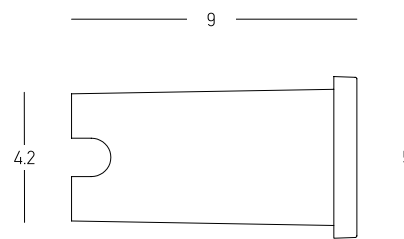

Power 3W
Input 220-240V, 50/60Hz
Color Temperature 3000K
Lumen 230Lm
Cri 90
IP 65
Dimensions Ø: 6.5cm L: 6cm
Material Aluminium - PC Diffuser
Depth Required 6cm
Recessed Mounting Box Ø: 5.5cm L: 6cm (Included)
Color Sandy Black / **Code E300**

Power 3W
Input 220-240V, 50/60Hz
Color Temperature 3000K
Lumen 290Lm
Cri 90
IP 65
Dimensions Ø: 6.5cm L: 6cm
Material Aluminium - PC Diffuser
Depth Required 6cm
Recessed Mounting Box Ø: 5.5cm L: 6cm (Included)
Color Sandy Black / **Code E301**

Power 2W
Input 220-240V, 50/60Hz
Color Temperature 3000K
Lumen 200Lm
Cri 80
IP 65
Dimensions Ø: 5cm L: 9cm
Material Stainless Steel- PC Diffuser
Depth Required 8cm
Recessed Mounting Box Ø: 4.2cm L: 8cm (Included)
Color Stainless Steel / **Code E288**