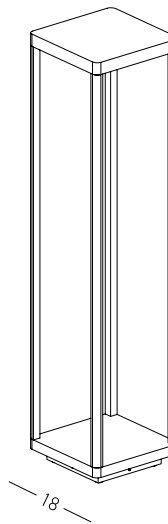

Bulb 1x GU10
 Power 15W MAX
 Input 220-240V, 50/60Hz
 IP 54
 Dimensions L: 11.5cm W: 5.5cm H: 60cm
 Base Ø: 11.5cm H: 3cm
 Spot Dimensions Ø: 5.5cm L: 9.5cm
 Material Aluminium - Tempered Glass
 Special Feature Movable Spot
 Honeycomb Included
 Color Graphite / **Code E325**

80

18

Power 9W
 Input 220-240V, 50/60Hz
 Color Temperature 3000K
 Lumen 704Lm
 Cri 80
 IP 54
 Dimensions L: 18cm W: 18cm H: 80cm
 Material Aluminium - Tempered Glass
 Color Graphite / **Code E204**

Power 9W
Input 220-240V, 50/60Hz
Color Temperature 3000K
Lumen 1180Lm
Cri 90
IP 54
Dimensions Ø: 9cm H: 65cm
Beam Angle 120°
Material Aluminium - Tempered Glass
Color Graphite / **Code E298**