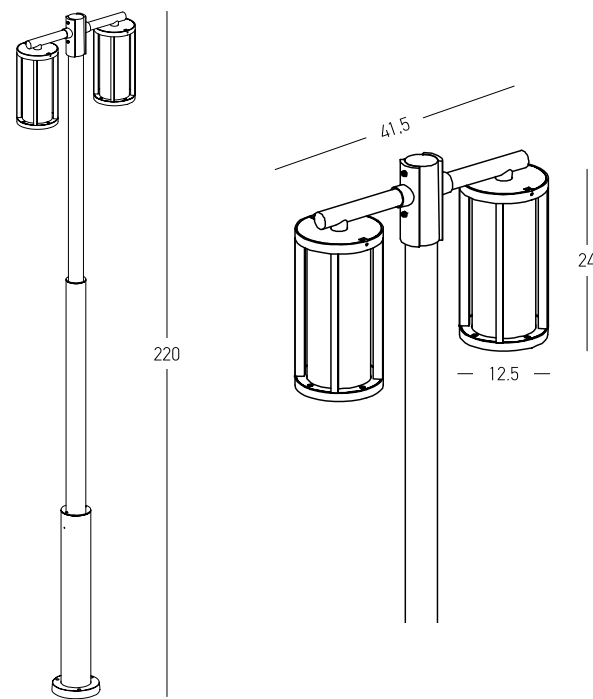

Bulb 2x E27
Power 15W MAX
Input 220-240V, 50/60Hz
IP 65
Dimensions L: 12.5cm W: 41.5cm H: 220cm
Base Ø: 14.5cm H: 3cm
Shade Dimensions Ø: 12.5cm H: 24cm
Material Aluminium - Clear Diffuser
Color Sandy Black / Code E339