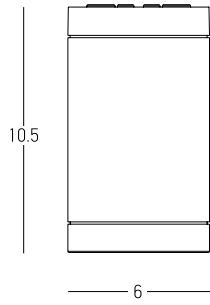

Bulb 1x GU10 LED
Power 7W MAX
Input 220-240V, 50/60Hz
IP 54
Dimensions Ø: 6cm H: 10.5cm
Material Aluminium - Glass Diffuser
Color Sandy Black / **Code E219**
Color Sandy White / **Code E220**

Bulb 1x GU10 LED
Power 7W MAX
Input 220-240V, 50/60Hz
IP 54
Dimensions Ø: 7.2-7.6cm H: 14cm
Material ABS - Acrylic
Color White Matt / **Code E308**
Color Black Matt / **Code E309**