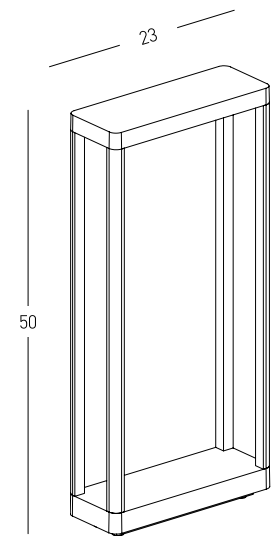

Power 8W
Input 220-240V, 50/60Hz
Color Temperature 3000K
Lumen 481Lm
Cri 80
IP 65
Dimensions L: 12cm W: 15cm H: 26cm
Material Aluminium - PC Diffuser
Color Graphite / **Code E336**

Power 8W
Input 220-240V, 50/60Hz
Color Temperature 3000K
Lumen 587Lm
Cri 80
IP 65
Dimensions L: 8.5cm W: 23cm H: 20cm
Material Aluminium - Clear Glass
Color Graphite / **Code E334**

Power 8W
Input 220-240V, 50/60Hz
Color Temperature 3000K
Lumen 587Lm
Cri 80
IP 65
Dimensions L: 8.5cm W: 23cm H: 50cm
Material Aluminium - Clear Glass
Color Graphite / **Code E335**