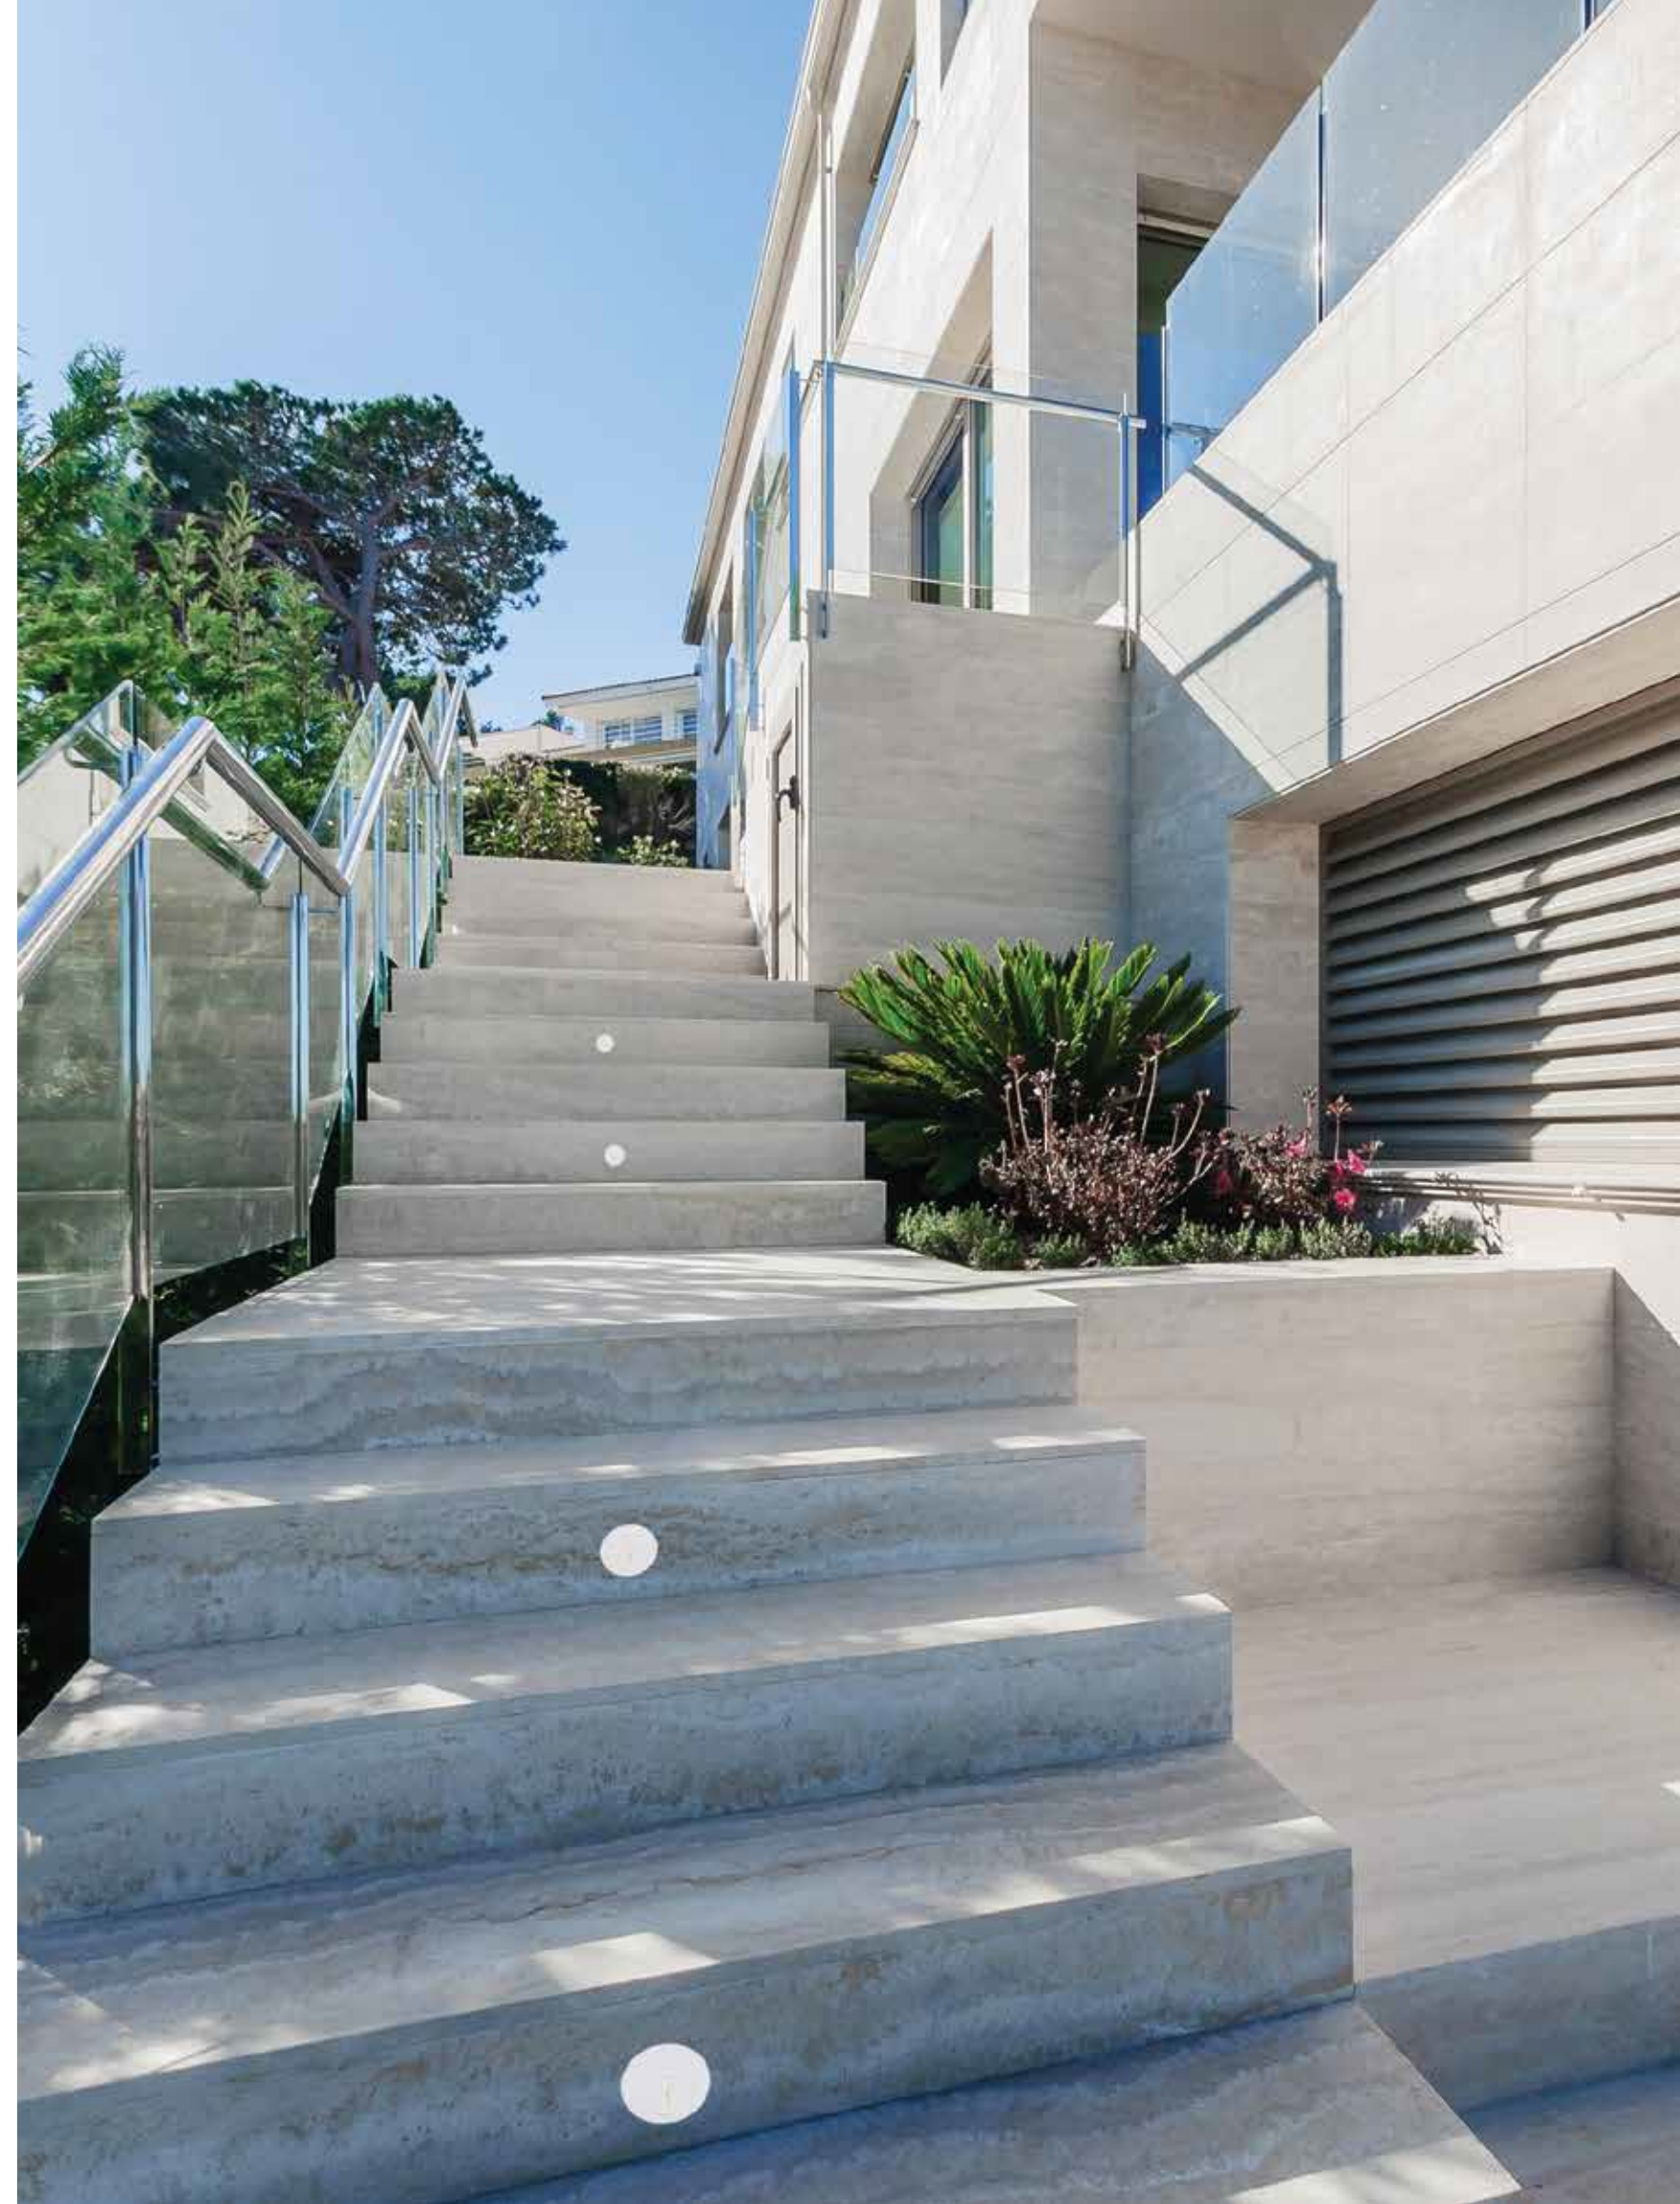

Power 3W
Input 220-240V, 50/60Hz
Color Temperature 3000K
Lumen 133Lm
Cri 90
IP 65
Dimensions L: 7.5cm W: 7cm H: 7cm
Material Aluminium - Tempered Glass
Depth Required 7cm
Recessed Mounting Box Ø: 5.5cm L: 7cm (Included)
Color Sandy White / **Code E319**