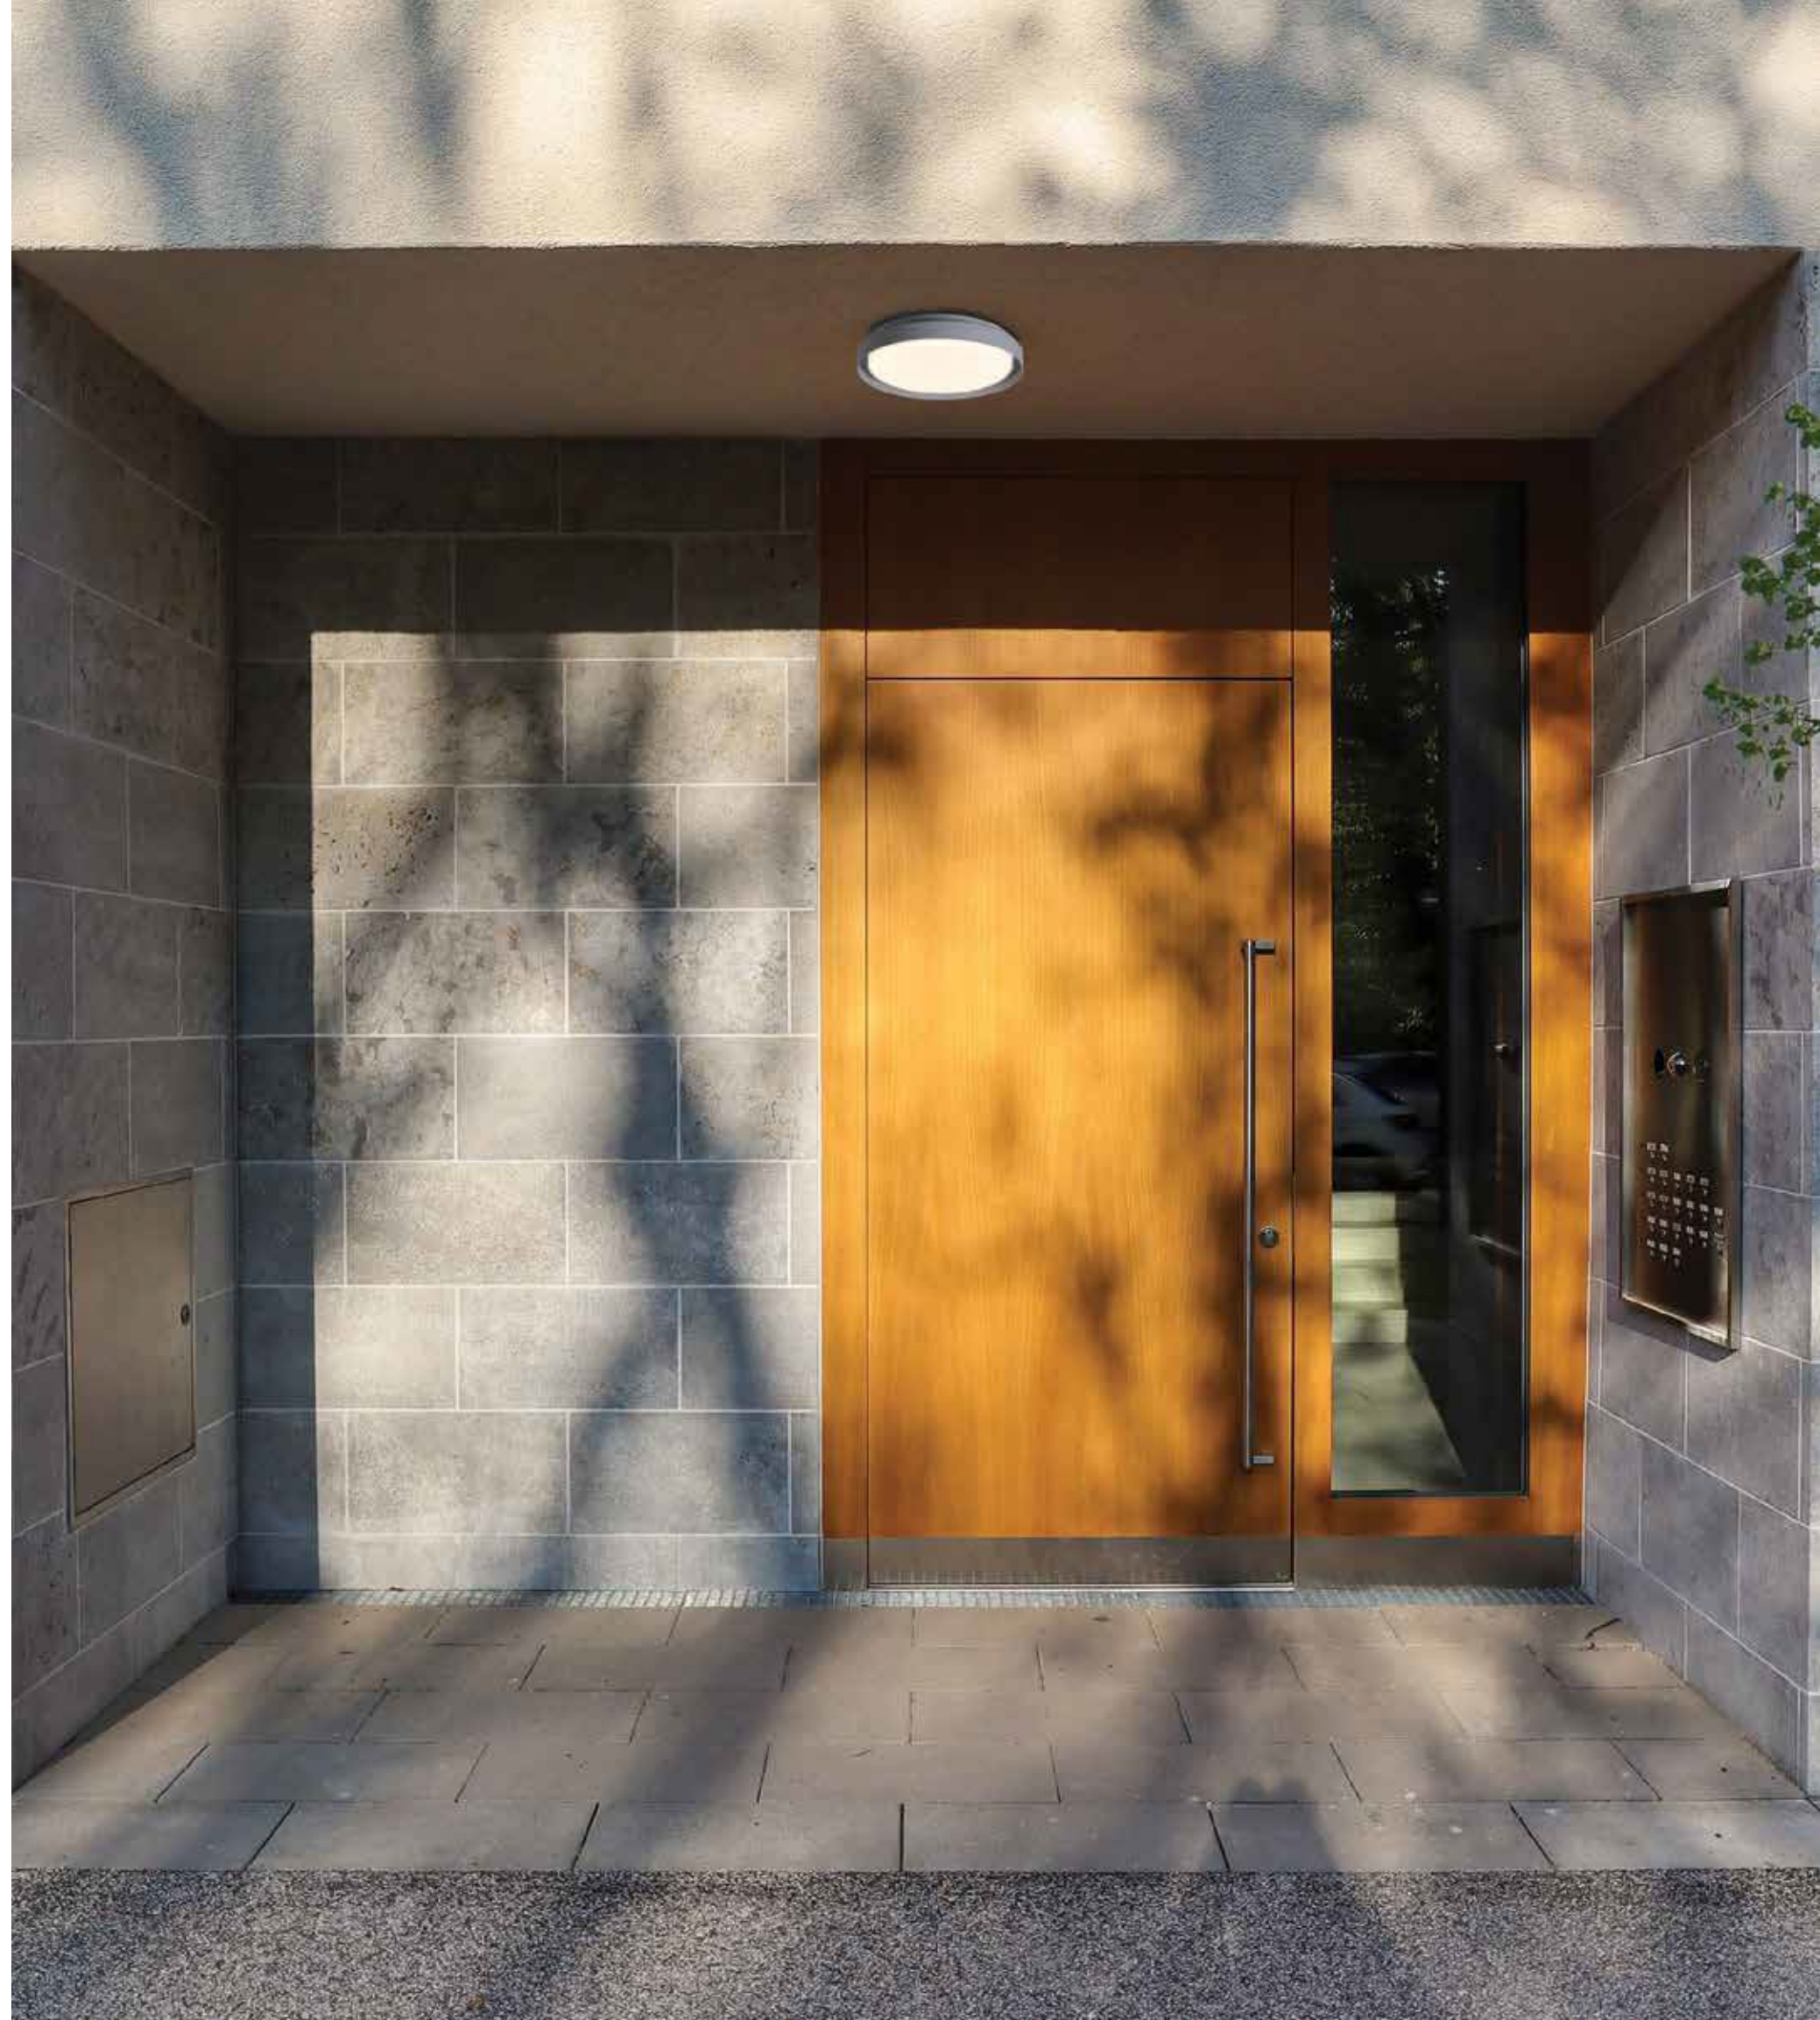

Power 20W
Input 220-240V, 50/60Hz
Color Temperature 3000K
Lumen 2041Lm
Cri 80
IP 65
Dimensions Ø: 27cm H: 7.5cm
Material Aluminium - PC Diffuser
Special Feature Driver Included
Color Sandy White / **Code E326**
Color Graphite / **Code E327**