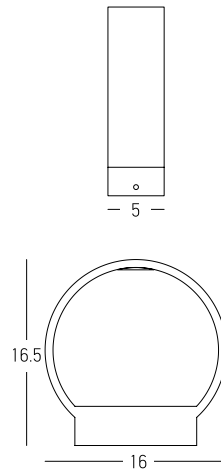

Power 7W
Input 220-240V, 50/60Hz
Color Temperature 3000K
Lumen 530Lm
Cri 80
IP 65
Dimensions L: 16.5cm W: 16cm H: 5cm
Material Aluminium - Tempered Glass
Special Feature Up - Down Lighting
Color Dark Brown / **Code E268**