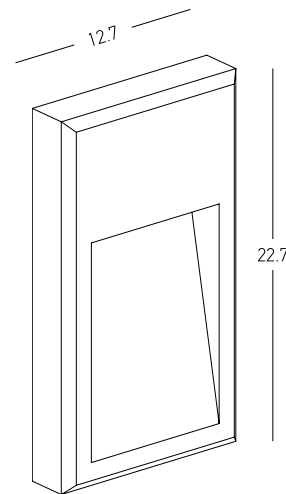

Power 6W
Input 220-240V, 50/60Hz
Color Temperature 3000K
Lumen 420Lm
Cri 80
IP 65
Dimensions L: 3.5cm W: 22.7cm H: 12.7cm
Material Aluminium - Tempered Glass
Color Graphite / **Code E347**

Power 6W
Input 220-240V, 50/60Hz
Color Temperature 3000K
Lumen 420Lm
Cri 80
IP 65
Dimensions L: 3.5cm W: 12.7cm H: 22.7cm
Material Aluminium - Tempered Glass
Color Graphite / **Code E346**