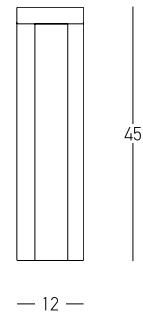

Power 12W
Input 220-240V, 50/60Hz
Color Temperature 3000K
Lumen 867Lm
Cri 80
IP 54
Dimensions Ø: 11cm H: 25cm
Material Aluminium
Color Graphite / **Code E133**

Power 3x 5W
Input 220-240V, 50/60Hz
Color Temperature 3000K
Lumen 1117Lm
Cri 80
IP 54
Dimensions Ø: 12cm H: 45cm
Material Aluminium
Color Graphite / **Code E132**