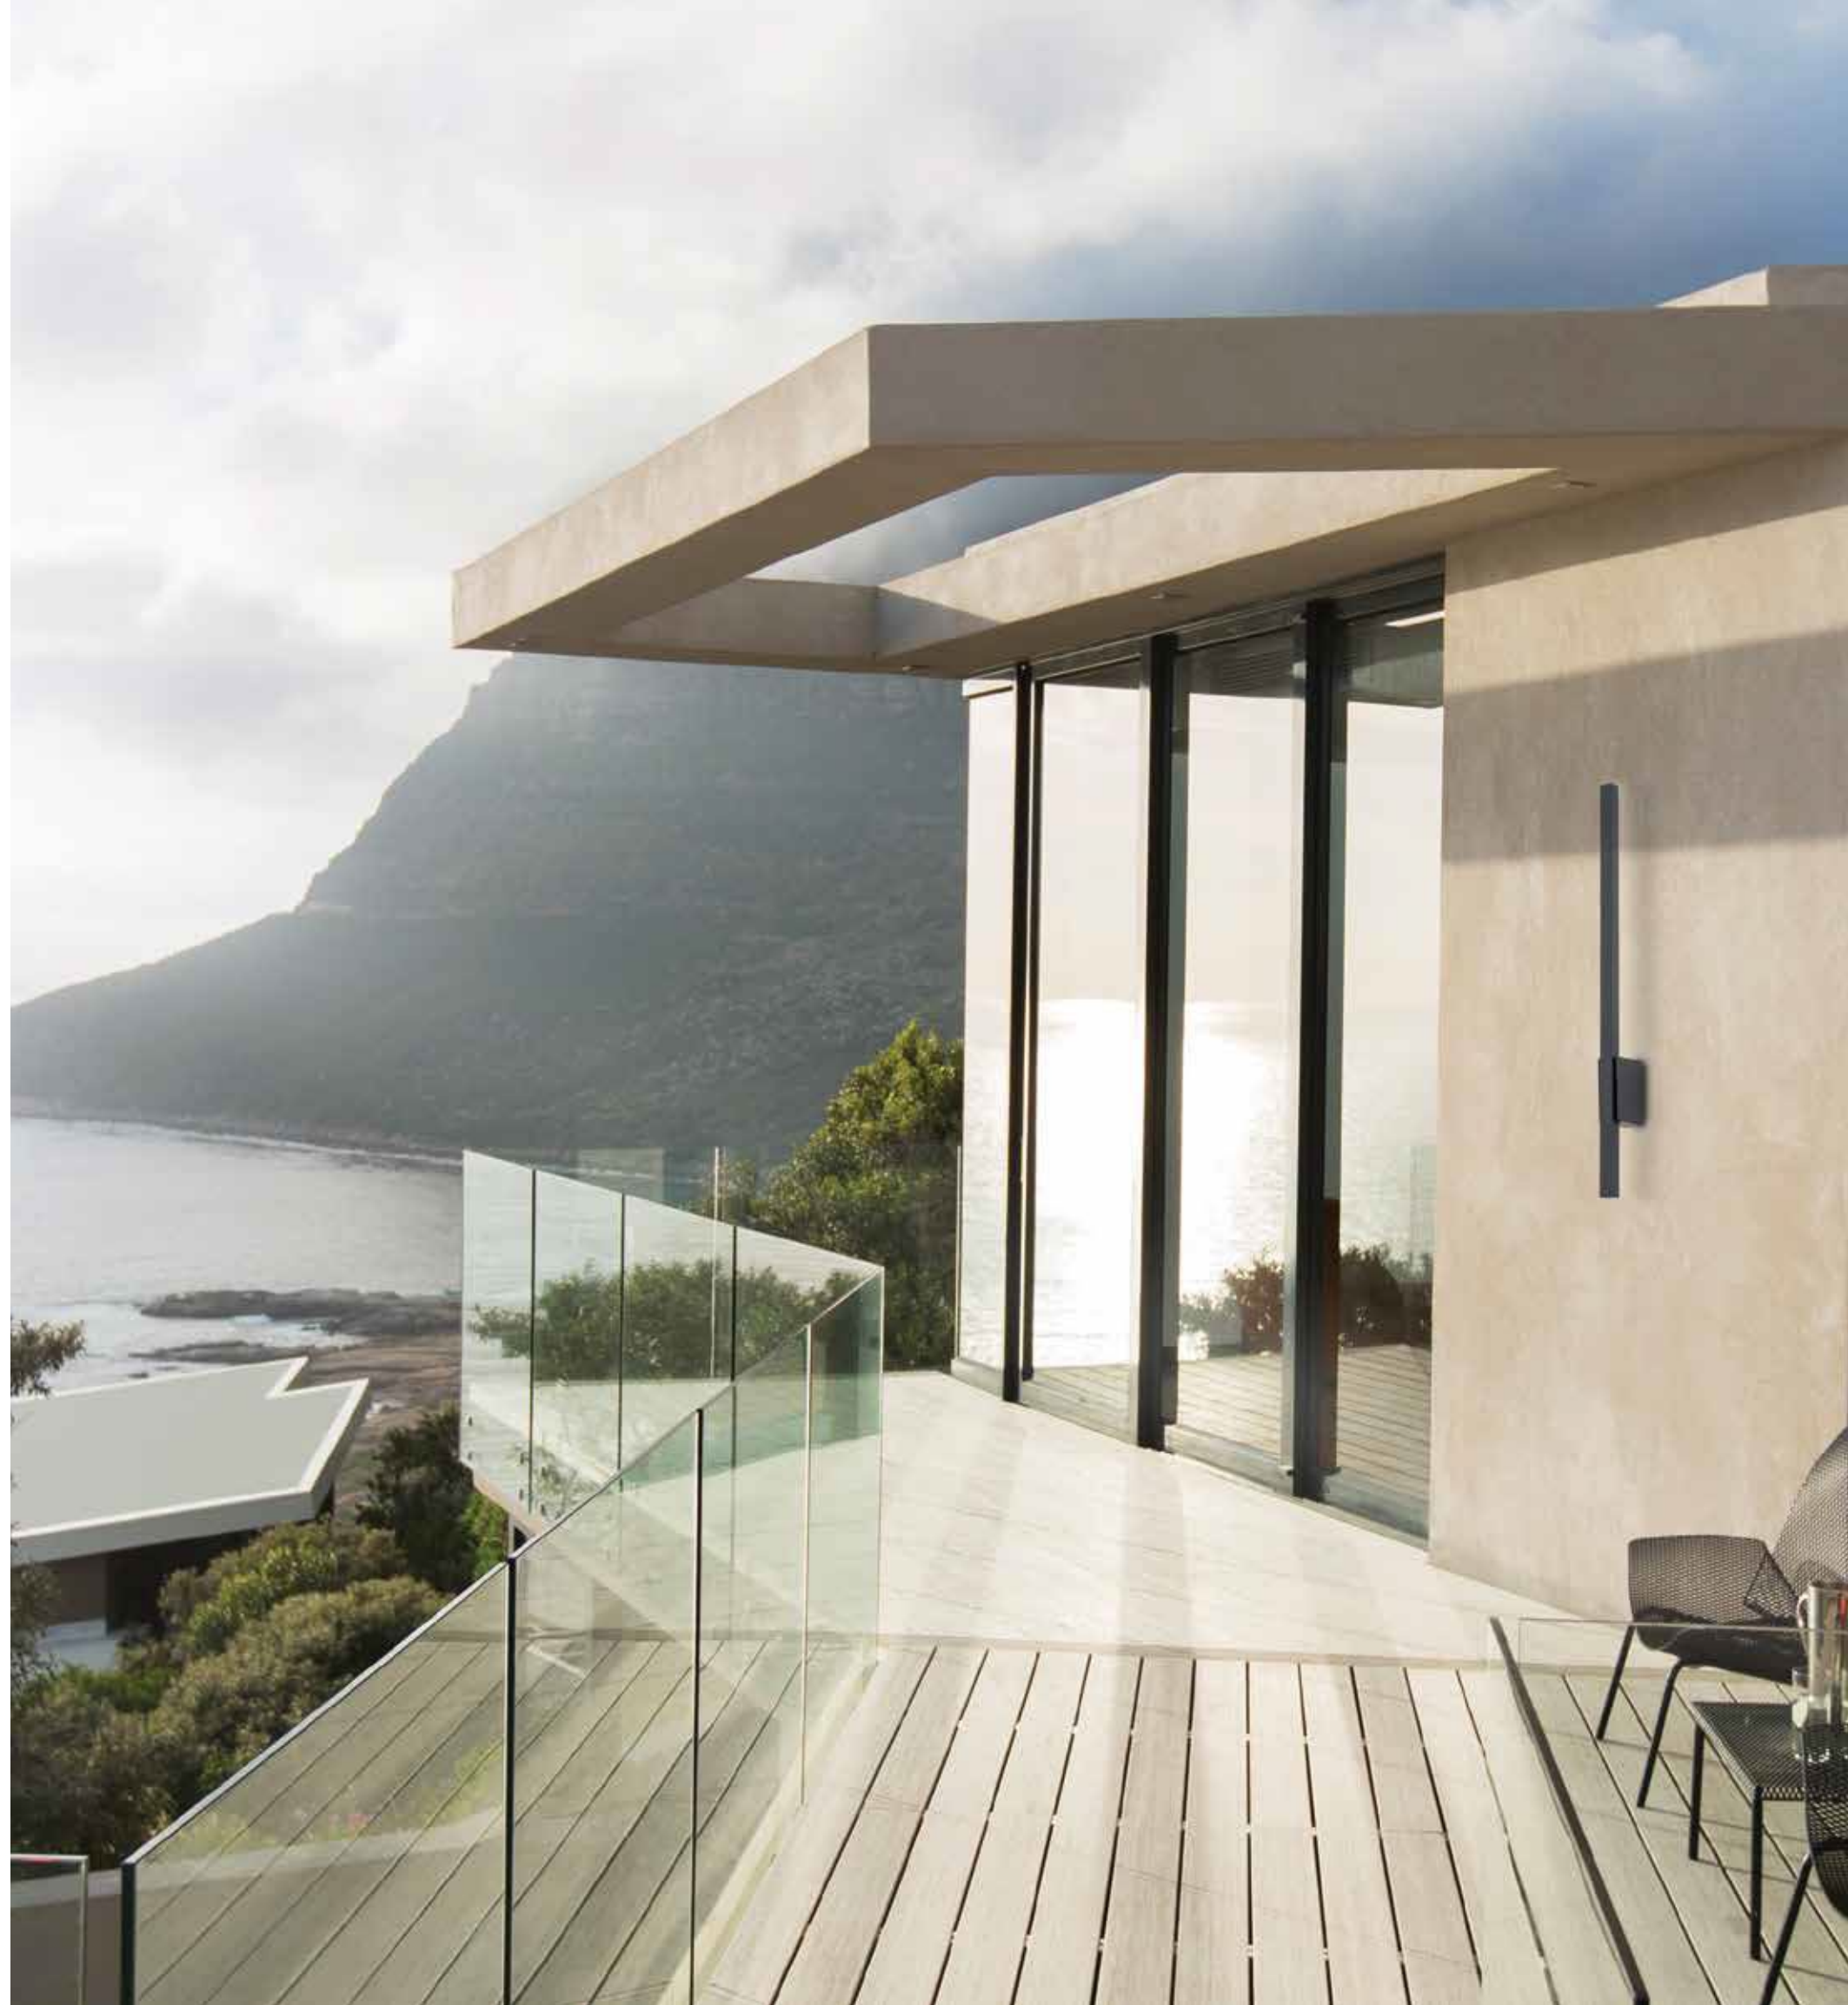

Power 12W
Input 220-240V, 50/60Hz
Color Temperature 3000K
Lumen 1187Lm
Cri 80
IP 65
Dimensions L: 9.5cm W: 4.5cm H: 80cm
Base L: 9cm W: 4.5cm H: 12.5cm
Material Aluminium - PC Diffuser
Color Graphite / **Code E287**