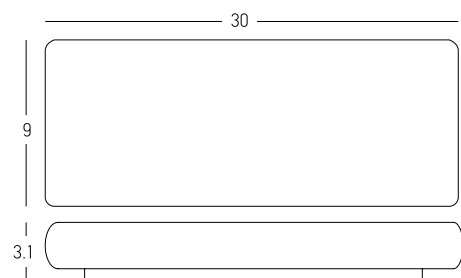

Power 2x 6W
Input 220-240V, 50/60Hz
Color Temperature 3000K
Lumen 960Lm
Cri 80
IP 65
Dimensions L: 3.1cm W: 17.5cm H: 9cm
Material Aluminium - Tempered Glass
Special Feature Up - Down Lighting
Color Graphite / **Code E239**

Power 2x 10W
Input 220-240V, 50/60Hz
Color Temperature 3000K
Lumen 1600Lm
Cri 80
IP 65
Dimensions L: 3.1cm W: 30cm H: 9cm
Material Aluminium - Tempered Glass
Special Feature Up - Down Lighting
Color Graphite / **Code E240**