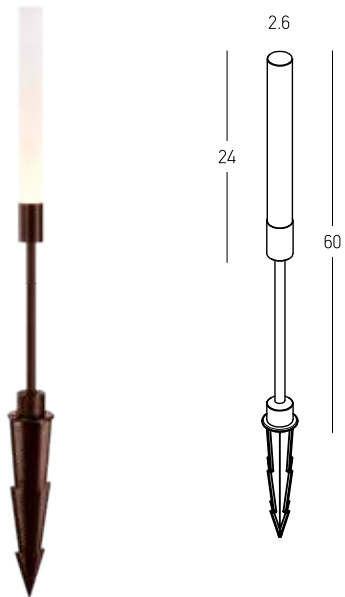

OUTDOOR LIGHTING | SPIKES

Power 3W
Input 24V
Color Temperature 3000K
Lumen 180Lm
Cri 80
IP 65
Dimensions Ø: 2.6cm H: 60cm
Base Ø: 10cm H: 2cm
Material Aluminium - Acrylic
Special Feature 30cm Cable Available
Spike & Base Included
Recommended Driver D-20-24 (Not Included)
In Parallel Connection 1-6 pcs

Color Dark Brown / **Code E372**