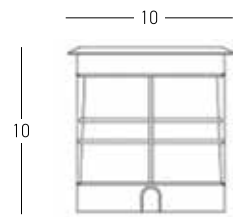

Bulb 1x GU10 LED
Power 10W MAX
Input 220-240V, 50/60Hz
IP 65
IK 8
Dimensions Ø: 10cm H: 10cm
Material Stainless Steel - Tempered Glass
Depth Required 11cm
Recessed Mounting Box Included
Special Feature 50cm Cable Available
GU10 Lampholder Included
Color Stainless Steel / **Code E359**