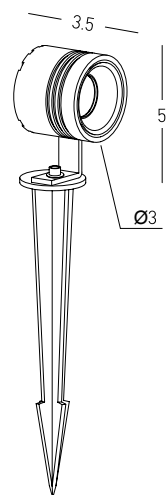

Power 3W
Input 24V
Color Temperature 3000K
Lumen 228Lm
Cri 90
IP 65
Dimensions L: 3cm W: 3.5cm H: 5cm
Beam Angle 36°
Material Aluminium - Tempered Glass
Special Feature Movable Spot
Spike Included
Recommended Driver D-20-24 (Not Included)
In Parallel Connection 1-6 pcs
Color Graphite / **Code E350**

Power 3W
Input 24V
Color Temperature 3000K
Lumen 228Lm
Cri 90
IP 65
Dimensions Ø: 3cm L: 3.5cm H: 5cm
Beam Angle 36°
Material Aluminium - Tempered Glass
Special Feature Movable Spot
Spike Included
Recommended Driver D-20-24 (Not Included)
In Parallel Connection 1-6 pcs
Color Graphite / **Code E349**

Driver
Power 20W
Input 220-240V, 50/60Hz
Output 24V
Dimensions L: 12cm W: 4cm H: 2.5cm
IP 20

D-20-24
Power 20W
Input 220-240V, 50/60Hz
Output 24V
Dimensions L: 12cm W: 4cm H: 2.5cm
IP 20

Waterproof Connection Box 1in / 1out . 16A . 450V
IP 67
Color Black / **Code Z0800-BA**