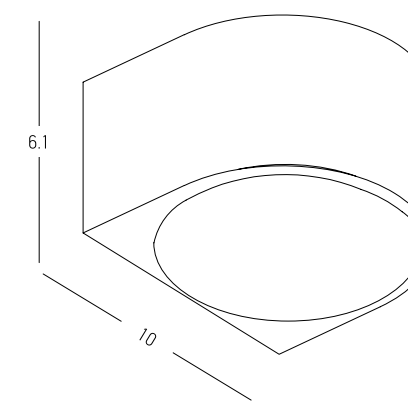

Power 5W
Input 220-240V, 50/60Hz
Color Temperature 3000K
Lumen 544Lm
Cri 90
IP 54
Dimensions L: 11cm W: 10cm H: 6.1cm
Material Aluminium - Tempered Glass
Color Graphite / **Code E316**