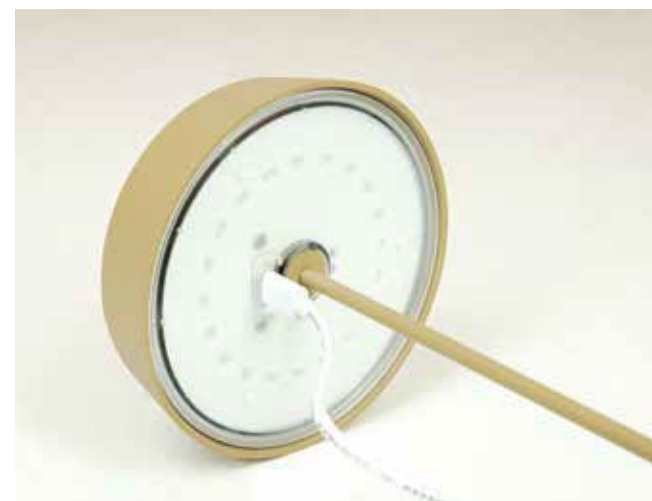

Power 2.2W
Input 220-240V, 50/60Hz
Color Temperature 3000K
Lumen 210Lm
Cri 80
IP 54
Dimensions Ø: 12cm H: 30cm
3 Steps Dimming 10%, 50%, 100%
Material Aluminium - PC Diffuser
Special Feature Shade Ø: 12cm H: 5cm
Portable Table Lamp
USB Cable & Adaptor Included

Color Sandy Black / **Code E289**
Color Sandy White / **Code E290**
Color Gold Matt / **Code E291**