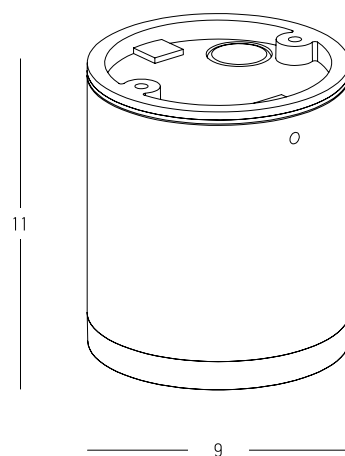

Power 6W
Input 220-240V, 50/60Hz
Color Temperature 3000K
Lumen 500Lm
Cri 90
IP 54
Dimensions Ø: 6.3cm H: 7.5cm
Beam Angle 20°
Material Aluminium - Glass
Special Feature Driver Included
Color Sandy Black / **Code S112**
Color Sandy White / **Code S113**

Power 8W
Input 220-240V, 50/60Hz
Color Temperature 3000K
Lumen 597Lm
Cri 80
IP 65
Dimensions Ø: 9cm H: 11cm
Material Aluminium - Tempered Glass
Color Graphite / **Code E340**