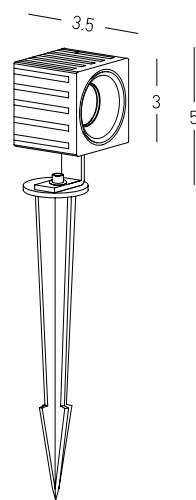

Power 3W
Input 24V
Color Temperature 3000K
Lumen 228Lm
Cri 90
IP 65
Dimensions L: 3cm W: 3.5cm H: 5cm
Beam Angle 36°
Material Aluminium - Tempered Glass
Special Feature Movable Spot
Spike Included
Recommended Driver D-20-24 (Not Included)
In Parallel Connection 1-6 pcs
Color Graphite / **Code E350**