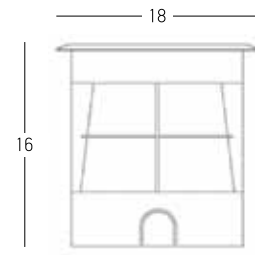

Power 15W
Input 220-240V, 50/60Hz
Color Temperature 3000K
Lumen 1200Lm
Cri 80
IP 67
IK 8
Dimensions Ø: 18cm H: 16cm
Beam Angle 45°
Material Stainless Steel - Tempered Glass
Depth Required 17cm
Recessed Mounting Box Included
Special Feature Externally Adjustable Light on the frame
50cm Cable Available
Driver Included

Color Stainless Steel / **Code E361**