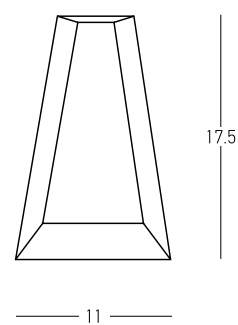

OUTDOOR LIGHTING | WALL

Power 2x 3W
Input 220-240V, 50/60Hz
Color Temperature 3000K
Lumen 480Lm
Cri 80
IP 54
Dimensions L: 6.5cm W: 11cm H: 17.5cm
Material Aluminium - Tempered Glass
Special Feature Up - Down Lighting
Color Graphite / **Code E135**
Color Sandy White / **Code E156**

Power 2x 3W
Input 220-240V, 50/60Hz
Color Temperature 3000K
Lumen 480Lm
Cri 80
IP 54
Dimensions L: 8.2cm W: 8cm H: 8cm
Material Aluminium - Tempered Glass
Special Feature Movable
Up - Down Lighting

Color Graphite / **Code E109**
Color Sandy White / **Code E159**