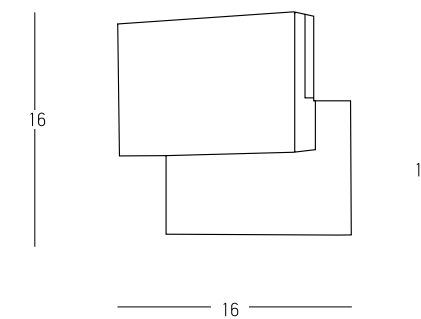

Power 10W
Input 220-240V, 50/60Hz
Color Temperature 3000K
Lumen 810Lm
Cri 80
IP 65
Dimensions L: 7.8cm W: 16cm H: 10-16cm
Material Aluminium - PC Diffuser
Special Feature Movable
Color Graphite / **Code E199**