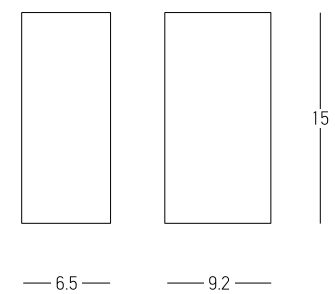

Bulb 2x GU10
Power 15W MAX
Input 220-240V, 50/60Hz
IP 54
Dimensions L: 9.2cm W: 6.5cm H: 15cm
Material Aluminium - Tempered Glass
Special Feature Up - Down Lighting
Color Sandy White / **Code E151**