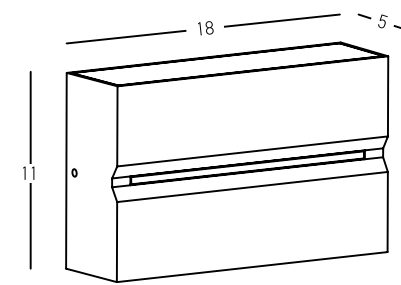

Power 11W
Input 220-240V, 50/60Hz
Color Temperature 3000K
Lumen 900Lm
Cri 80
IP 54
Dimensions L: 10cm W: 16cm H: 7.7cm
Material Aluminium - PC Diffuser
Special Feature Up - Down Lighting
Color Graphite / **Code E274**

Power 15W
Input 220-240V, 50/60Hz
Color Temperature 3000K
Lumen 796Lm
Cri 80
IP 54
Dimensions L: 5cm W: 18cm H: 11cm
Beam Angle 30°
Material Aluminium - Tempered Glass - PC Diffuser
Special Feature Up - Down Lighting
12x SMD LED
Color Graphite / **Code E272**