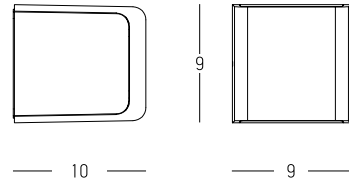

Power 13W
Input 220-240V, 50/60Hz
Color Temperature 3000K
Lumen 767Lm
Cri 80
IP 65
Dimensions L: 10cm W: 9cm H: 9cm
Material Aluminium
Special Feature Up - Down Lighting
Color Graphite / Code E352