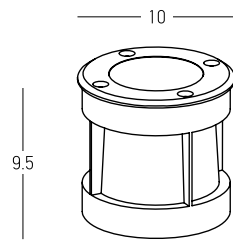

Color Stainless Steel / **Code E360**

Adjustable

Bulb 1x GU10 LED
 Power 10W MAX
 Input 220-240V, 50/60Hz
 IP 65
 IK 8
 Dimensions Ø: 10cm H: 10cm
 Material Stainless Steel - Tempered Glass
 Depth Required 11cm
 Recessed Mounting Box Included
 Special Feature 50cm Cable Available
 GU10 Lampholder Included
 Color Stainless Steel / **Code E359**