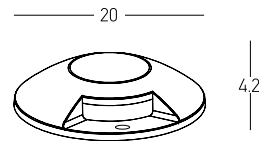

Color

Stainless Steel / Code E362

OUTDOOR LIGHTING | INGROUND

Power 0.2W
 Input 24V
 Color Temperature 3000K
 Lumen 23Lm
 Cri 80
 IP 68
 IK 10
 Dimensions Ø: 1.5cm H: 3.5cm
 Beam Angle 45°
 Material Stainless Steel - Tempered Glass
 Depth Required 11: 5cm
 Special Feature 50cm Cable Available
 Recommended Driver D-20-24 (Not Included)
 Color Stainless Steel / **Code E364**