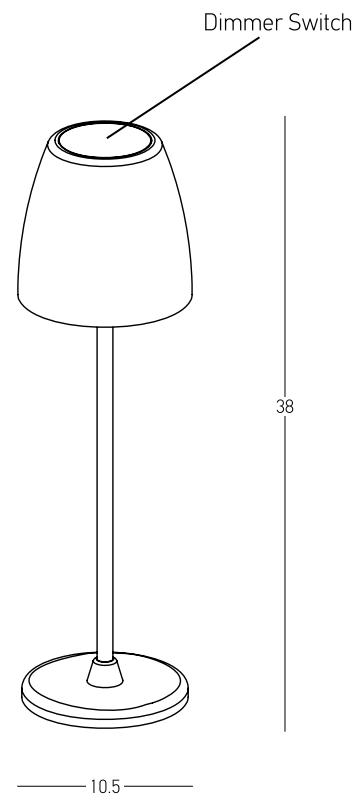

Color White / **Code E398**
 Color Black / **Code E399**
 Color Green / **Code E400**

Power 2W
 Input 220-240V, 50/60Hz
 Color Temperature 3000K
 Lumen 142Lm
 Cri 80
 IP 44
 Dimensions Ø: 11.8cm H: 10cm
 Shade Ø: 11.8cm H: 2cm
 3 Steps Dimming 10%, 50%, 100%
 Material Plastic
 Special Feature Portable Table Lamp
 USB Cable Included

Color White / **Code E401**
 Color Black / **Code E402**

Power 2.2W
Input 220-240V, 50/60Hz
Color Temperature 3000K
Lumen 210Lm
Cri 80
IP 54
Dimensions Ø: 12cm H: 30cm
3 Steps Dimming 10%, 50%, 100%
Material Aluminium - PC Diffuser
Special Feature Shade Ø: 12cm H: 5cm
Portable Table Lamp
USB Cable & Adaptor Included

Color Sandy Black / **Code E289**
Color Sandy White / **Code E290**
Color Gold Matt / **Code E291**

Power 2W
Input 220-240V, 50/60Hz
Color Temperature 3000K
Lumen 260Lm
Cri 80
IP 54
Dimensions Ø: 10.5cm H: 38cm
Shade Ø: 11cm H: 11cm
3 Steps Dimming 10%, 50%, 100%
Material Aluminium - PC Diffuser
Special Feature Portable Table Lamp
USB Cable & Adaptor Included