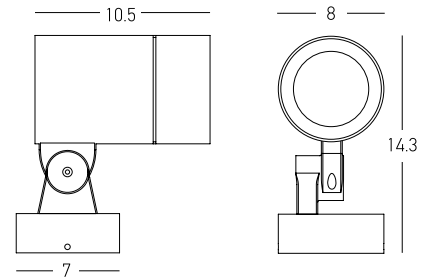

Bulb 1x GU10
Power 11W MAX
Input 220-240V, 50/60Hz
IP 65
Dimensions Ø: 8cm L: 14.3cm
Base Ø: 7cm
Material Aluminium - Tempered Glass
Color Graphite / **Code E236**