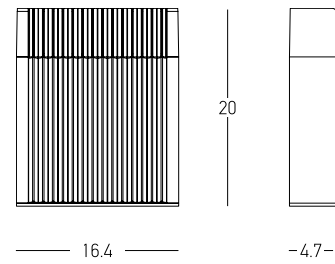

OUTDOOR LIGHTING | FLOOR & WALL

Power 13W
Input 220-240V, 50/60Hz
Color Temperature 3000K
Lumen 638Lm
Cri 80
IP 65
Dimensions L: 4.7cm W: 16.4cm H: 20cm
Material Aluminium - Tempered Glass
Color Graphite / **Code E353**