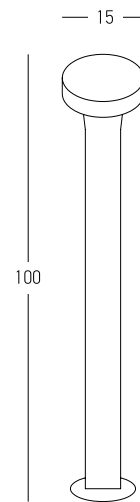

Power 12W
Input 220-240V, 50/60Hz
Color Temperature 3000K
Lumen 920Lm
Cri 80
IP 54
Dimensions Ø: 15cm L: 5.5cm
Material Aluminium - PC Diffuser
Color Graphite / **Code E237**