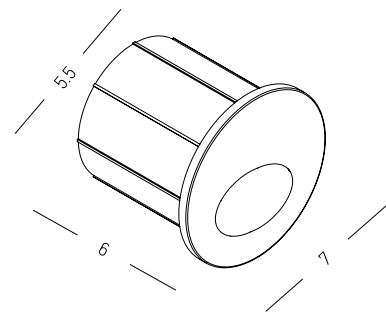

Power 3W
Input 220-240V, 50/60Hz
Color Temperature 3000K
Lumen 133Lm
Cri 90
IP 65
Dimensions Ø: 7cm L: 6.5cm
Material Aluminium - Tempered Glass
Depth Required 6cm
Recessed Mounting Box Ø: 5.5cm L: 6cm (Included)
Color Sandy White / **Code E320**