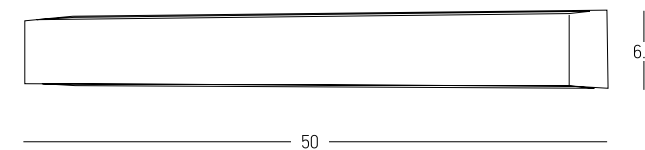

Power 30W
Input 220-240V, 50/60Hz
Color Temperature 3000K
Lumen 2263Lm
Cri 80
IP 65
Dimensions L: 7.5cm W: 50cm H: 6.5cm
Material Aluminium - Tempered Glass
Special Feature Up - Down Lighting
Color Graphite / **Code E227**