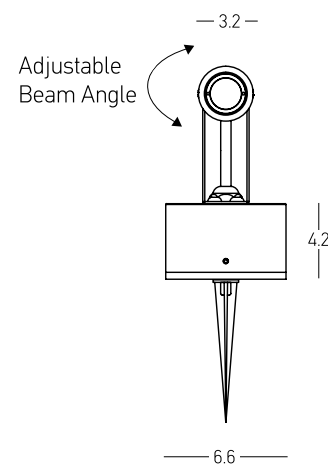

Power 2.1W
Input 220-240V, 50/60Hz
Color Temperature 2700K
Lumen 168Lm
Cri 80
IP 54
Dimensions L: 8cm H: 8.5cm
Base Ø: 6.6cm H: 4.2cm
Beam Angle 10°-60°
Material Aluminium - Stainless Steel
Special Feature 60cm Cable Available
Stick Ø: 3.2cm H: 8cm
Spike Included
Color Sandy Black / **Code E177-B**