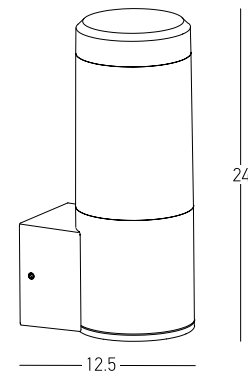

Power 10W
Input 220-240V, 50/60Hz
Color Temperature 3000K
Lumen 990Lm
Cri 80
IP 54
Dimensions L: 12.5cm W: 9cm H: 24cm
Material Aluminium - PC Diffuser
Color Graphite / **Code E276**