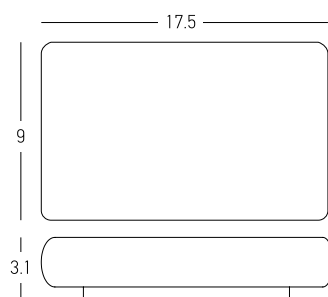

Power 2x 3W
Input 220-240V, 50/60Hz
Color Temperature 3000K
Lumen 480Lm
Cri 80
IP 65
Dimensions L: 3.1cm W: 11cm H: 9cm
Material Aluminium - Tempered Glass
Special Feature Up - Down Lighting
Color Graphite / **Code E238**