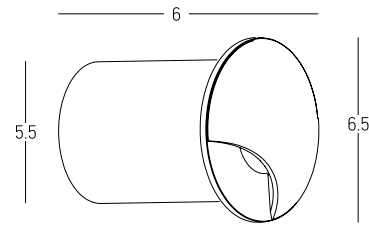

Power 3W
Input 220-240V, 50/60Hz
Color Temperature 3000K
Lumen 230Lm
Cri 90
IP 65
Dimensions Ø: 6.5cm L: 6cm
Material Aluminium - PC Diffuser
Depth Required 6cm
Recessed Mounting Box Ø: 5.5cm L: 6cm (Included)
Color Sandy Black / **Code E300**