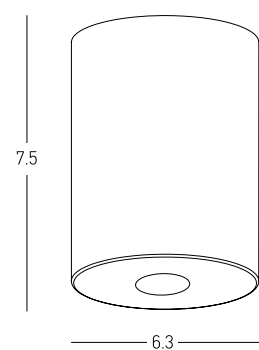

Power 6W
Input 220-240V, 50/60Hz
Color Temperature 3000K
Lumen 500Lm
Cri 90
IP 54
Dimensions Ø: 6.3cm H: 7.5cm
Beam Angle 20°
Material Aluminium - Glass
Special Feature Driver Included
Color Sandy Black / **Code S112**
Color Sandy White / **Code S113**

Power 8W
Input 220-240V, 50/60Hz
Color Temperature 3000K
Lumen 597Lm
Cri 80
IP 65
Dimensions Ø: 9cm H: 11cm
Material Aluminium - Tempered Glass
Color Graphite / **Code E340**