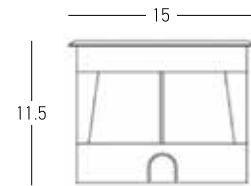

Asymmetric

Power 7W
Input 220-240V, 50/60Hz
Color Temperature 3000K
Lumen 560Lm
Cri 80
IP 67
IK 8
Dimensions Ø: 15cm H: 11.5cm
Beam Angle 45°
Material Stainless Steel - Tempered Glass
Depth Required 11.5cm
Recessed Mounting Box Included
Special Feature Asymmetric
50cm Cable Available
Driver Included

Color

Stainless Steel / Code E363