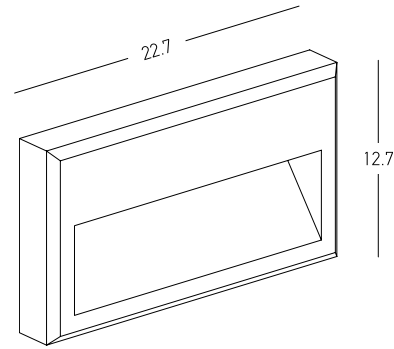

Power 6W
Input 220-240V, 50/60Hz
Color Temperature 3000K
Lumen 420Lm
Cri 80
IP 65
Dimensions L: 3.5cm W: 22.7cm H: 12.7cm
Material Aluminium - Tempered Glass
Color Graphite / **Code E347**