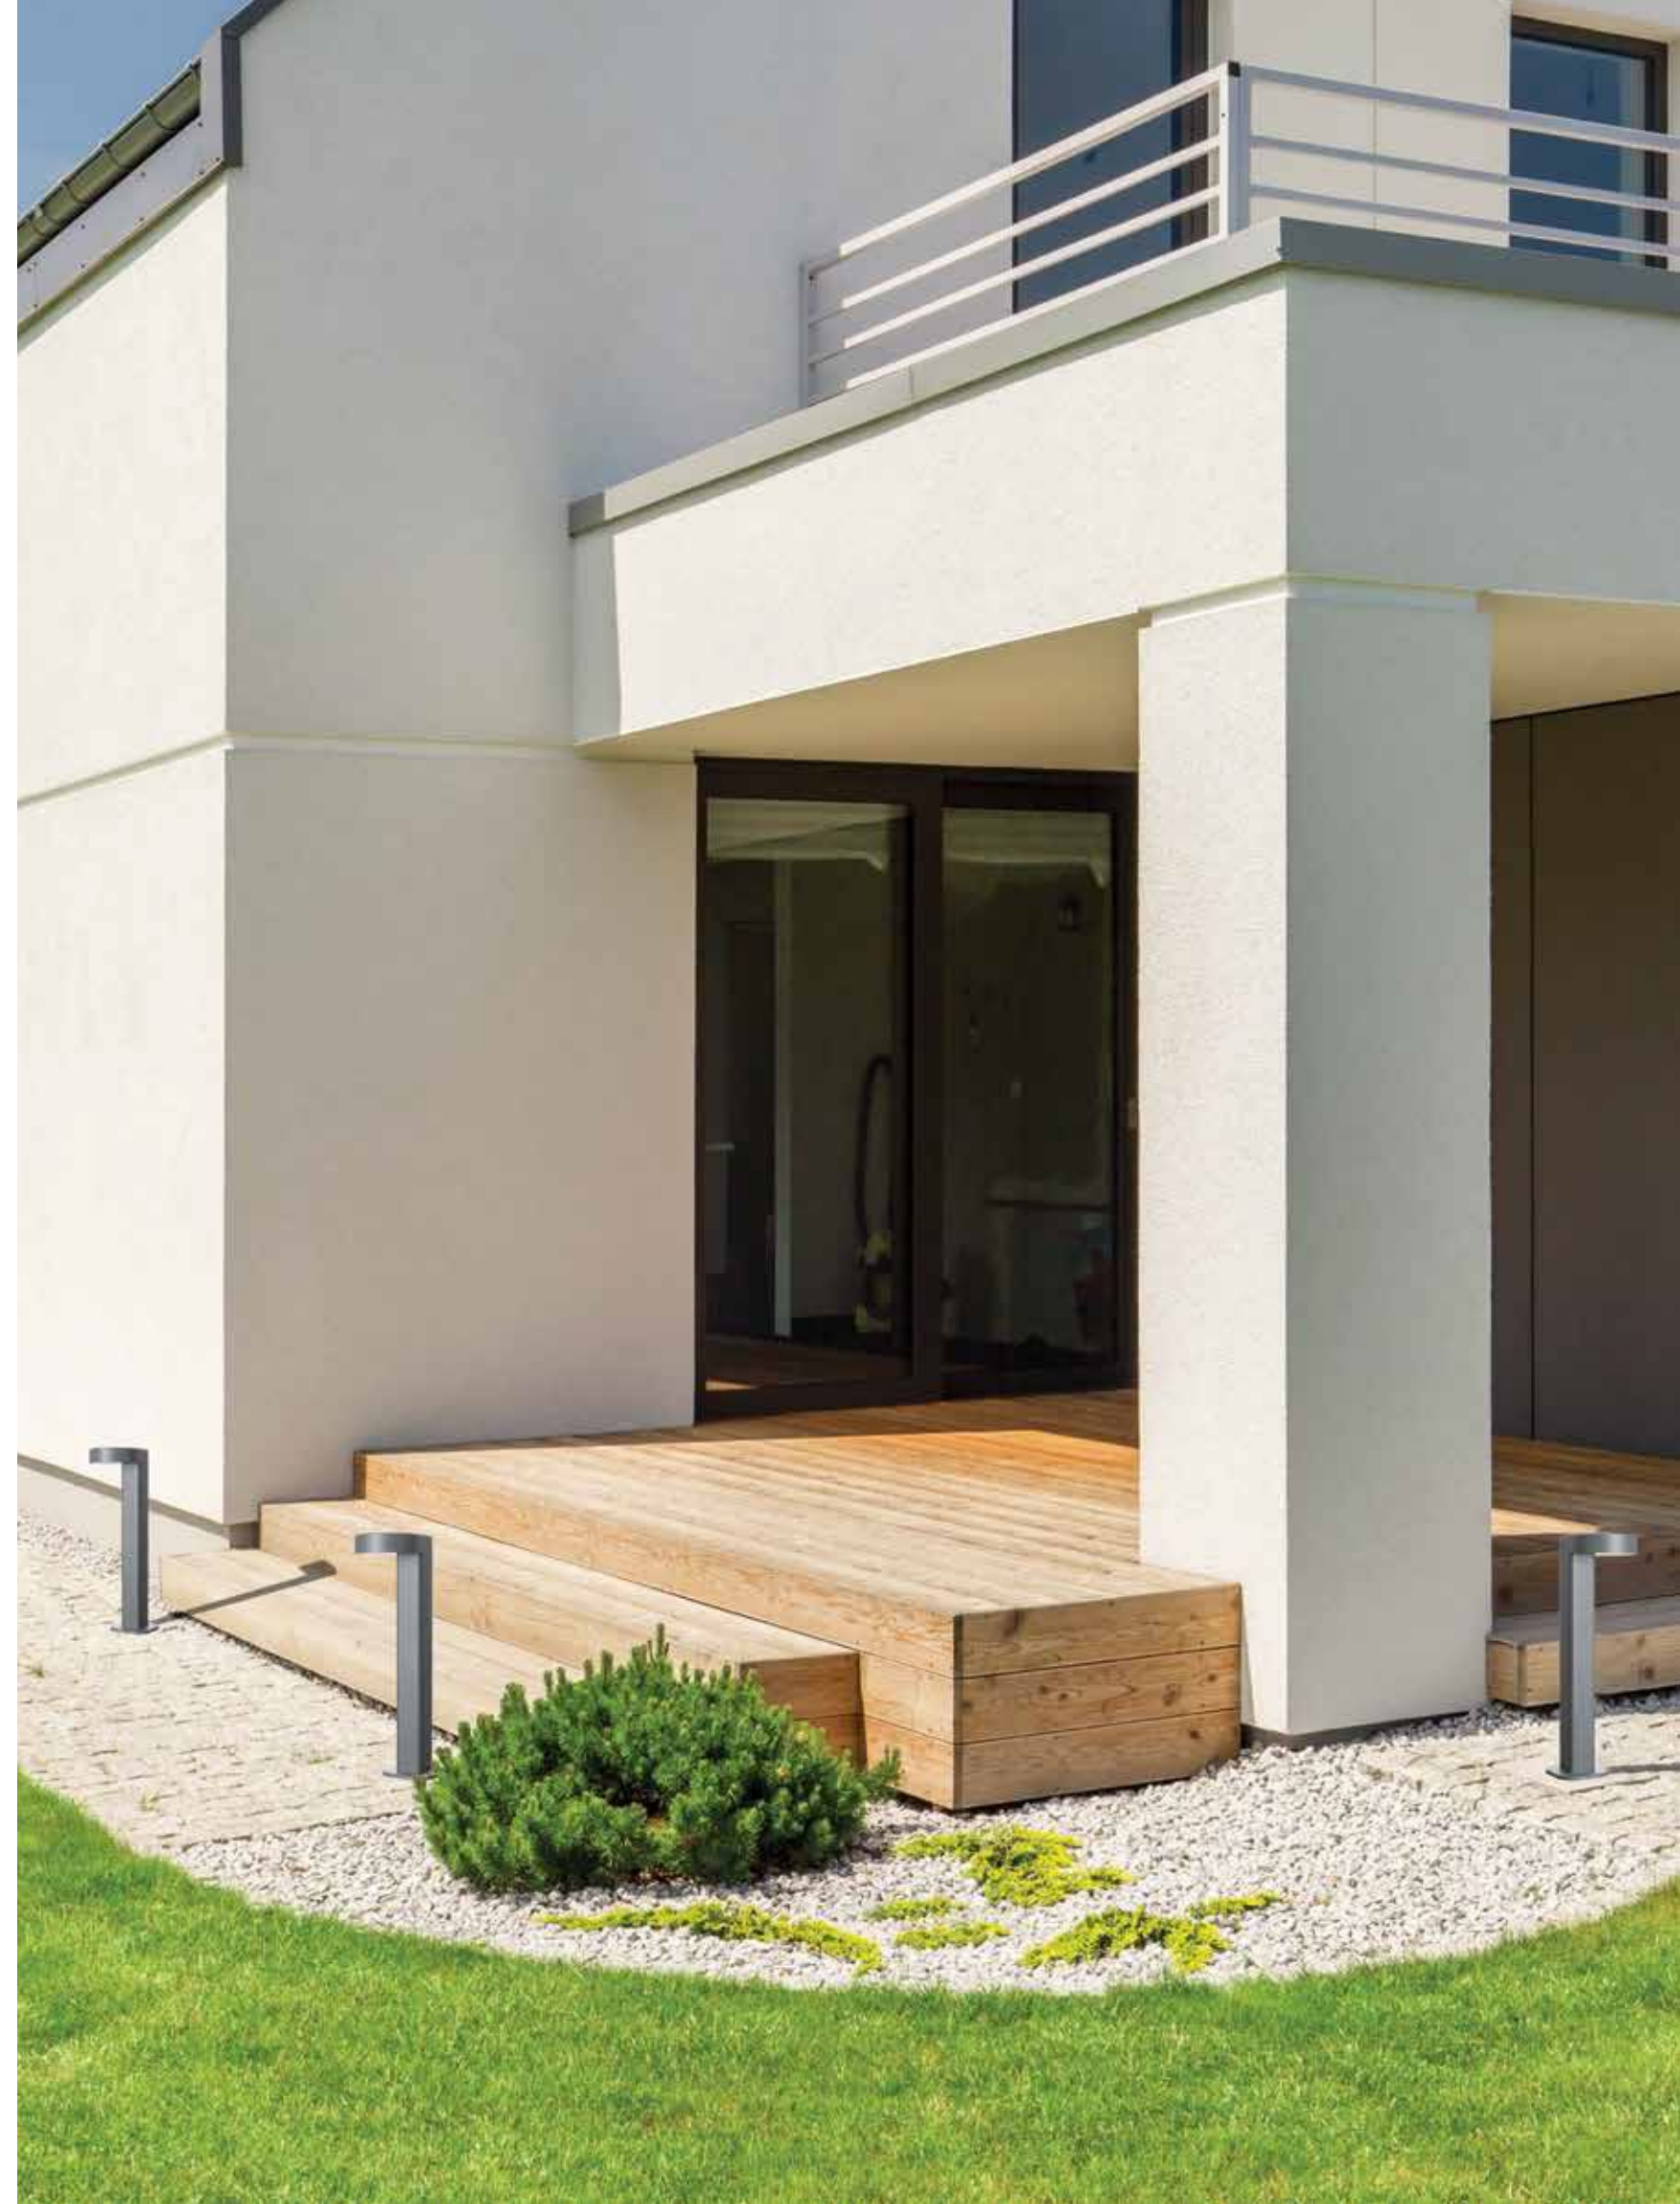

Power 13W
Input 220-240V, 50/60Hz
Color Temperature 3000K
Lumen 1035Lm
Cri 80
IP 65
Dimensions L: 19.5cm W: 14cm H: 50cm
Beam Angle 120°
Material Aluminium - PC Diffuser
Color Graphite / **Code E357**