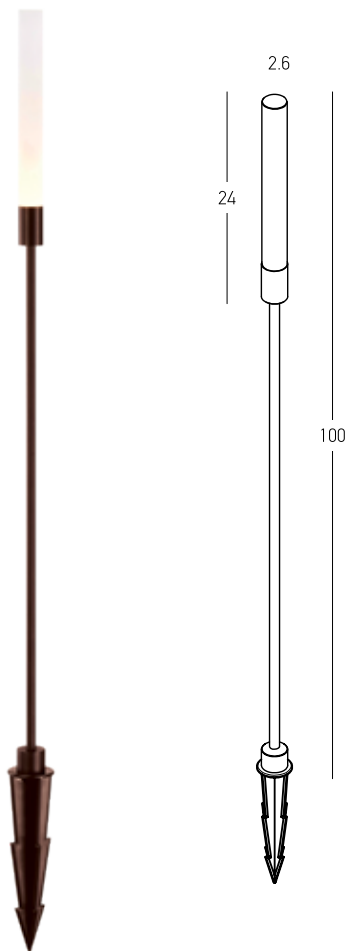

OUTDOOR LIGHTING | SPIKES

Power 3W
Input 24V
Color Temperature 3000K
Lumen 180Lm
Cri 80
IP 65
Dimensions Ø: 2.6cm H: 60cm
Base Ø: 10cm H: 2cm
Material Aluminium - Acrylic
Special Feature 30cm Cable Available
Spike & Base Included
Recommended Driver D-20-24 (Not Included)
In Parallel Connection 1-6 pcs

Color Dark Brown / **Code E372**

Power 3W
Input 24V
Color Temperature 3000K
Lumen 180Lm
Cri 80
IP 65
Dimensions Ø: 2.6cm H: 100cm
Base Ø: 10cm H: 2cm
Material Aluminium - Acrylic
Special Feature 30cm Cable Available
Spike & Base Included
Recommended Driver D-20-24 (Not Included)
In Parallel Connection 1-6 pcs

Color Dark Brown / **Code E373**

Driver **D-20-24**
Power 20W
Input 220-240V, 50/60Hz
Output 24V
Dimensions L: 12cm W: 4cm H: 2.5cm
IP 20

Waterproof Connection Box 1in / 1out , 16A , 450V
IP 67
Color Black / **Code Z0800-BA**