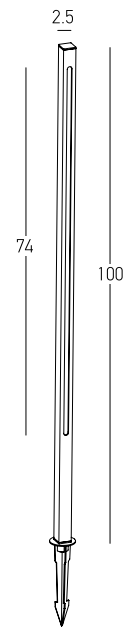

OUTDOOR LIGHTING | SPIKES