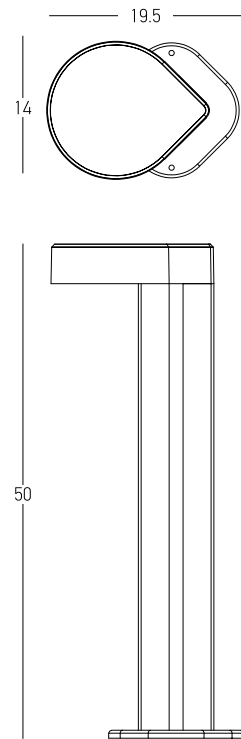

Power 13W
Input 220-240V, 50/60Hz
Color Temperature 3000K
Lumen 1035Lm
Cri 80
IP 65
Dimensions L: 16.5cm W: 14cm H: 15cm
Beam Angle 120°
Material Aluminium - PC Diffuser
Color Graphite / **Code E358**

Power 13W
Input 220-240V, 50/60Hz
Color Temperature 3000K
Lumen 1035Lm
Cri 80
IP 65
Dimensions L: 19.5cm W: 14cm H: 50cm
Beam Angle 120°
Material Aluminium - PC Diffuser
Color Graphite / **Code E357**