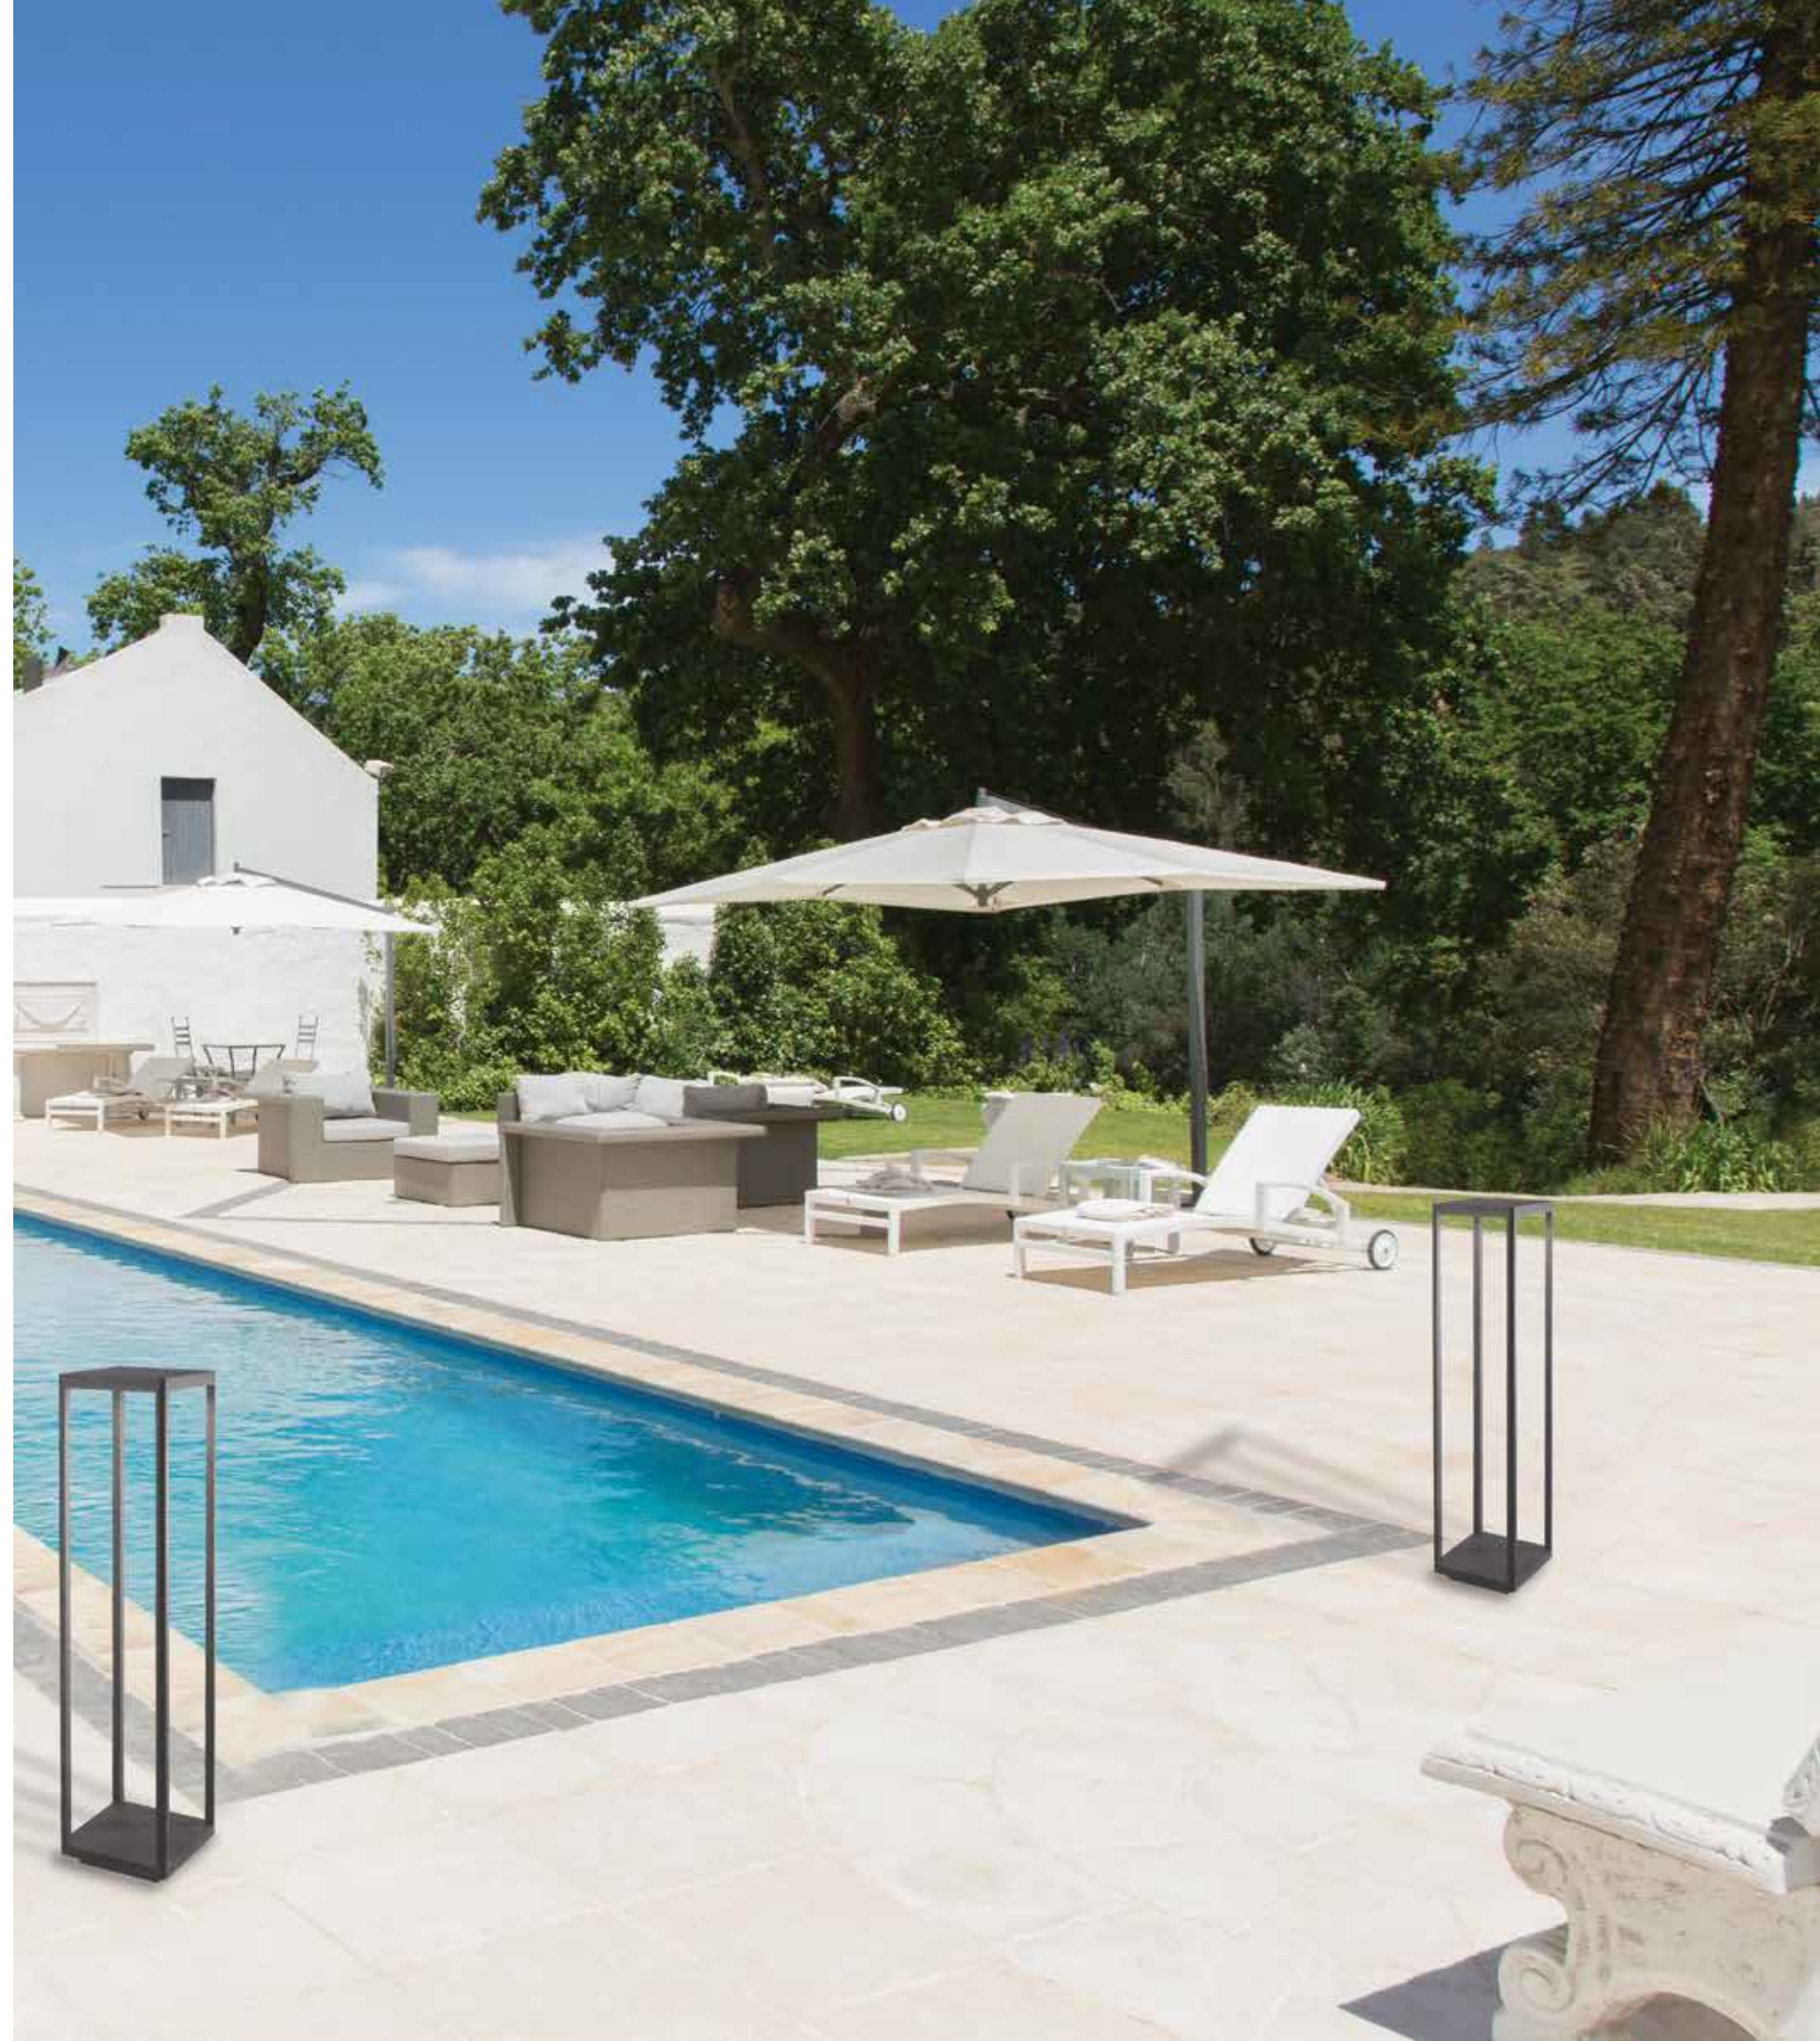

80

18

Power 9W
Input 220-240V, 50/60Hz
Color Temperature 3000K
Lumen 704Lm
Cri 80
IP 54
Dimensions L: 18cm W: 18cm H: 80cm
Material Aluminium - Tempered Glass
Color Graphite / **Code E204**