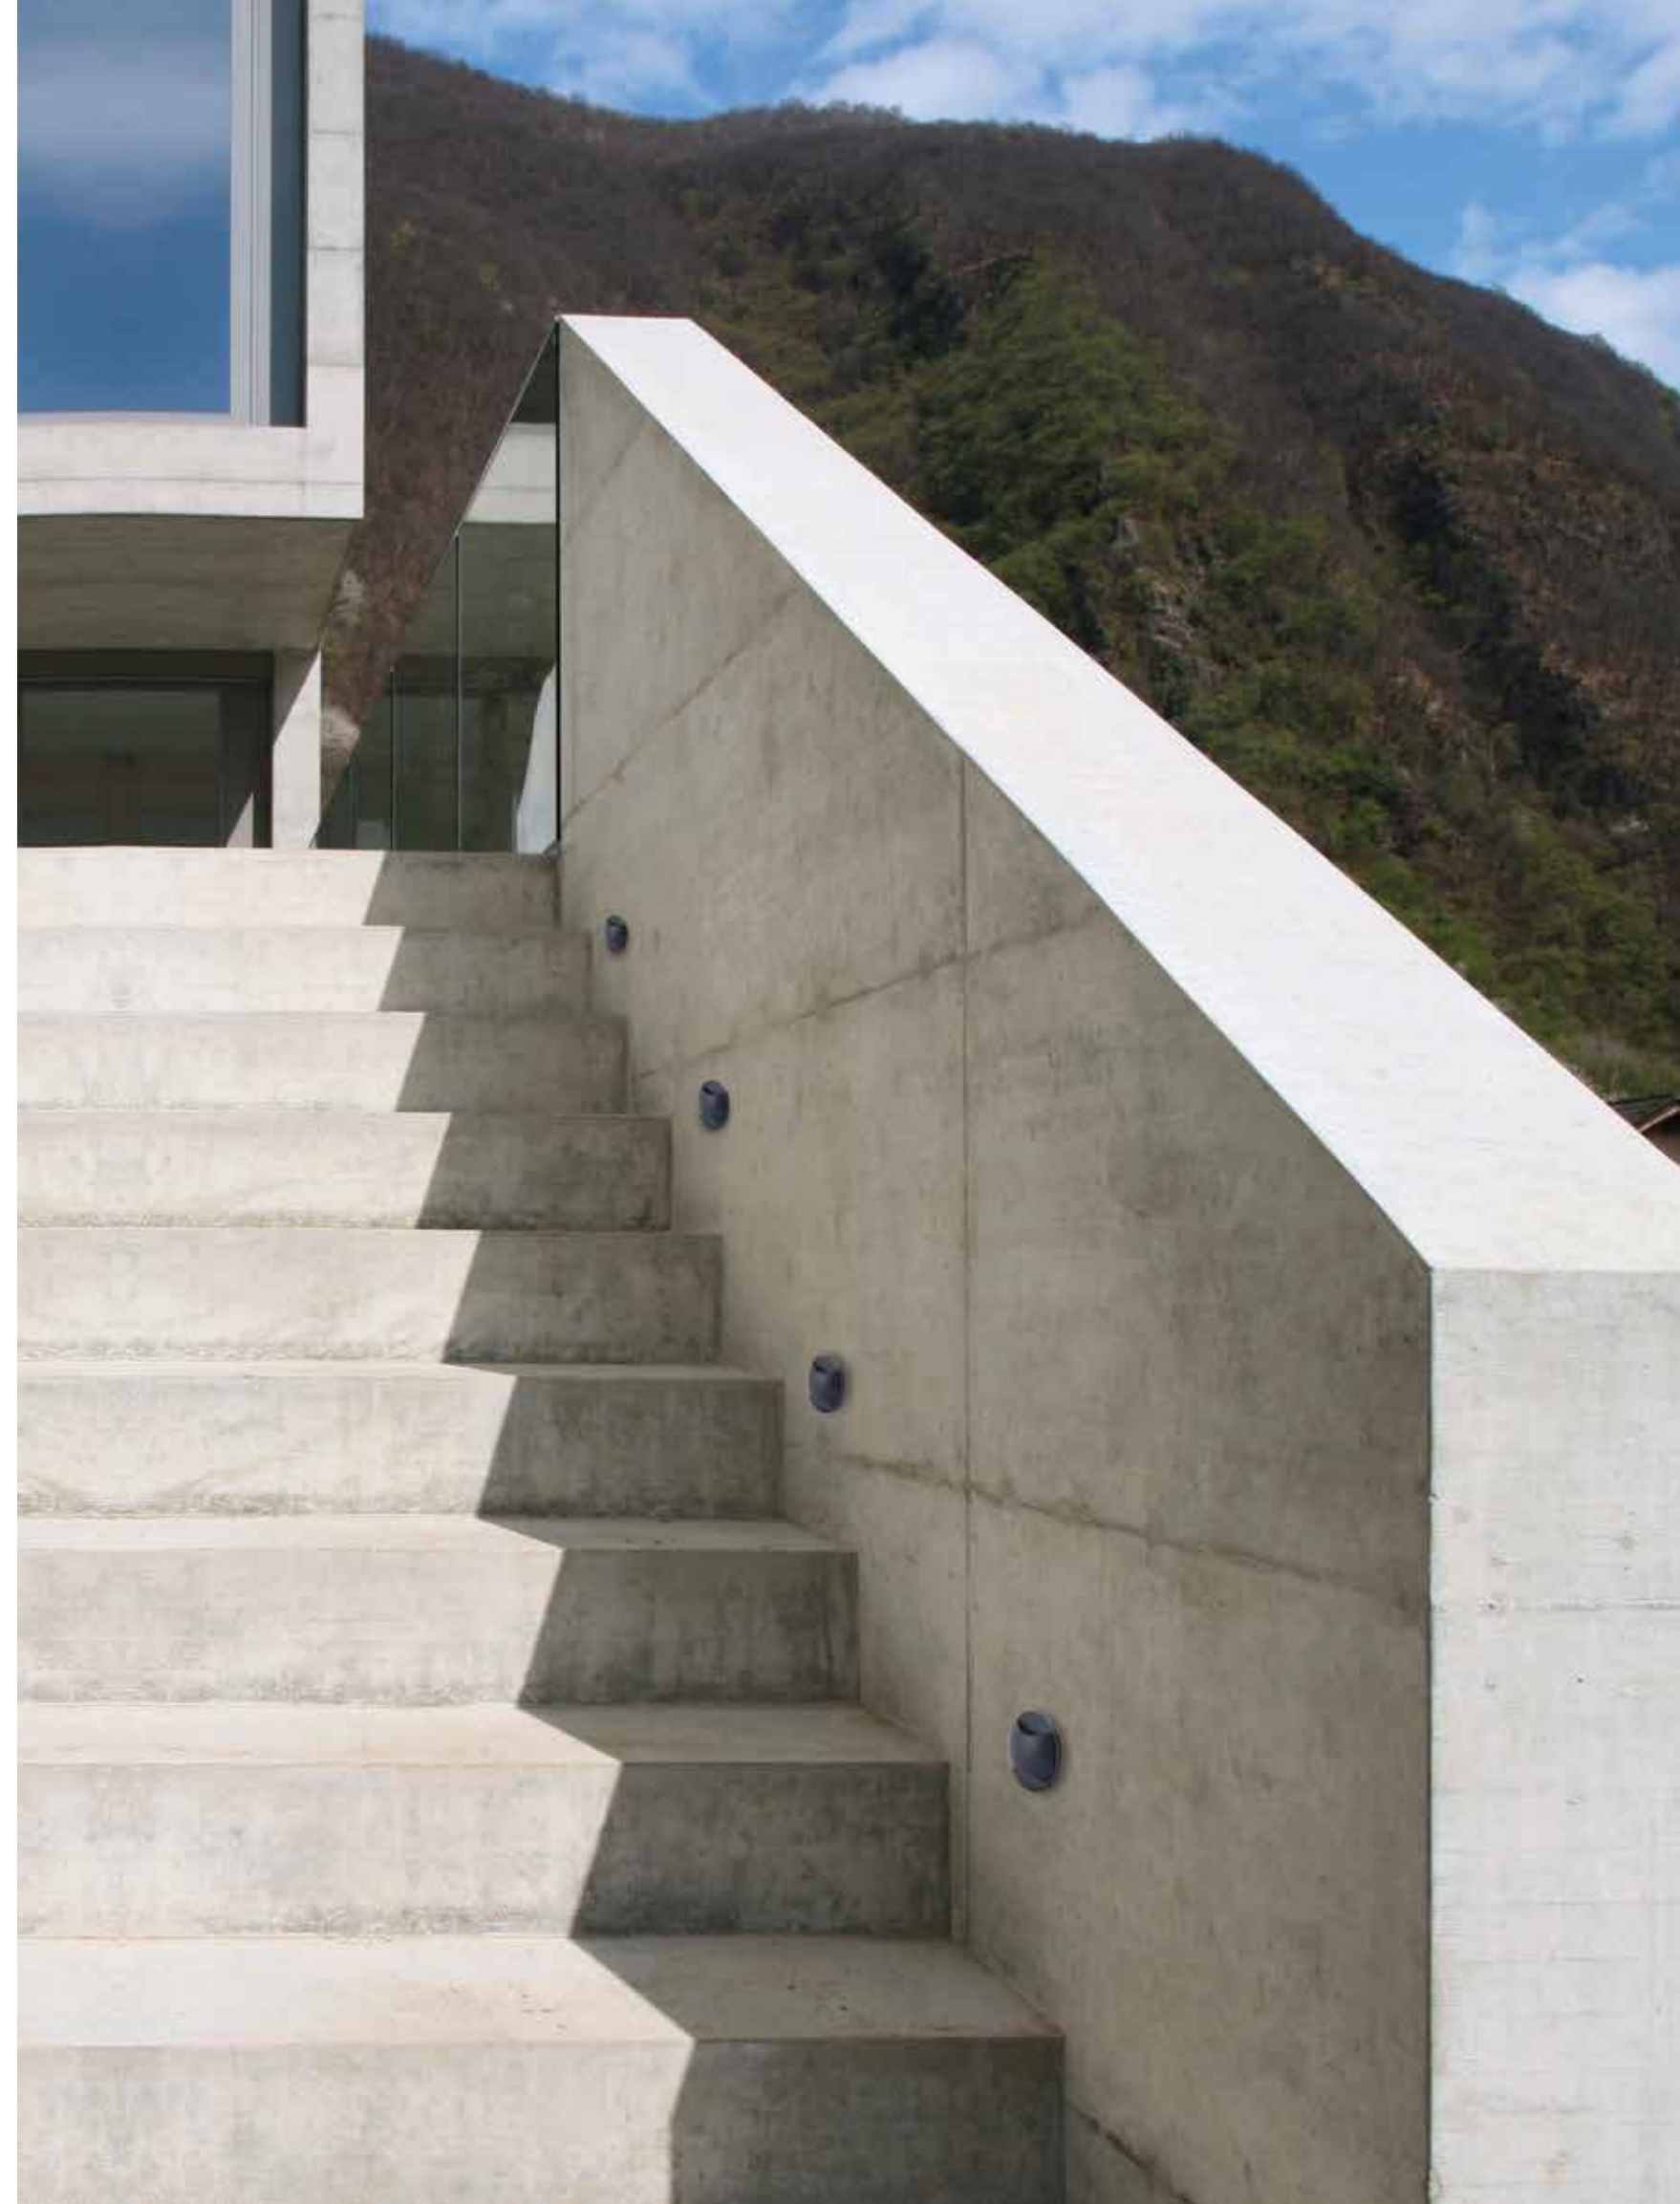

Power 3W
Input 220-240V, 50/60Hz
Color Temperature 3000K
Lumen 230Lm
Cri 90
IP 65
Dimensions Ø: 6.5cm L: 6cm
Material Aluminium - PC Diffuser
Depth Required 6cm
Recessed Mounting Box Ø: 5.5cm L: 6cm (Included)
Color Sandy Black / **Code E300**

Power 3W
Input 220-240V, 50/60Hz
Color Temperature 3000K
Lumen 290Lm
Cri 90
IP 65
Dimensions Ø: 6.5cm L: 6cm
Material Aluminium - PC Diffuser
Depth Required 6cm
Recessed Mounting Box Ø: 5.5cm L: 6cm (Included)
Color Sandy Black / **Code E301**

Power 2W
Input 220-240V, 50/60Hz
Color Temperature 3000K
Lumen 200Lm
Cri 80
IP 65
Dimensions Ø: 5cm L: 9cm
Material Stainless Steel- PC Diffuser
Depth Required 8cm
Recessed Mounting Box Ø: 4.2cm L: 8cm (Included)
Color Stainless Steel / **Code E288**