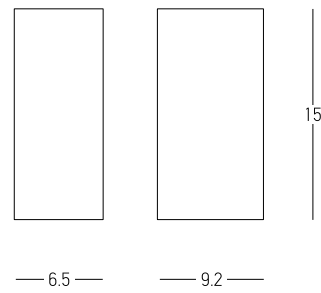

Bulb 2x GU10
Power 15W MAX
Input 220-240V, 50/60Hz
IP 54
Dimensions L: 9.2cm W: 6.5cm H: 15cm
Material Aluminium - Tempered Glass
Special Feature Up - Down Lighting
Color Graphite / **Code E124**