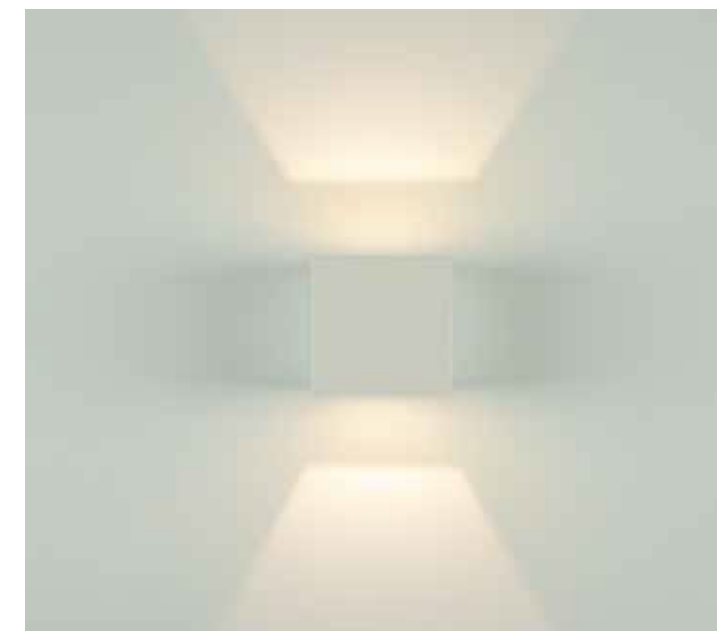

OUTDOOR LIGHTING | WALL

Power 2x 3W
Input 220-240V, 50/60Hz
Color Temperature 3000K
Lumen 480Lm
Cri 80
IP 54
Dimensions L: 6.5cm W: 11cm H: 17.5cm
Material Aluminium - Tempered Glass
Special Feature Up - Down Lighting
Color Graphite / **Code E135**
Color Sandy White / **Code E156**

Power 2x 3W
Input 220-240V, 50/60Hz
Color Temperature 3000K
Lumen 480Lm
Cri 80
IP 54
Dimensions L: 8.2cm W: 8cm H: 8cm
Material Aluminium - Tempered Glass
Special Feature Movable
Up - Down Lighting

Color Graphite / **Code E109**
Color Sandy White / **Code E159**