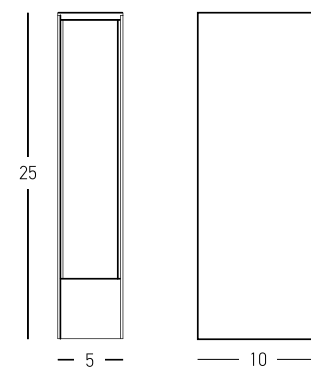

Power 9W
Input 220-240V, 50/60Hz
Color Temperature 3000K
Lumen 720Lm
Cri 80
IP 65
Dimensions L: 5cm W: 10cm H: 25
Material Aluminium - PC Diffuser
Special Feature Double Side Lighting
Color Graphite / **Code E257**