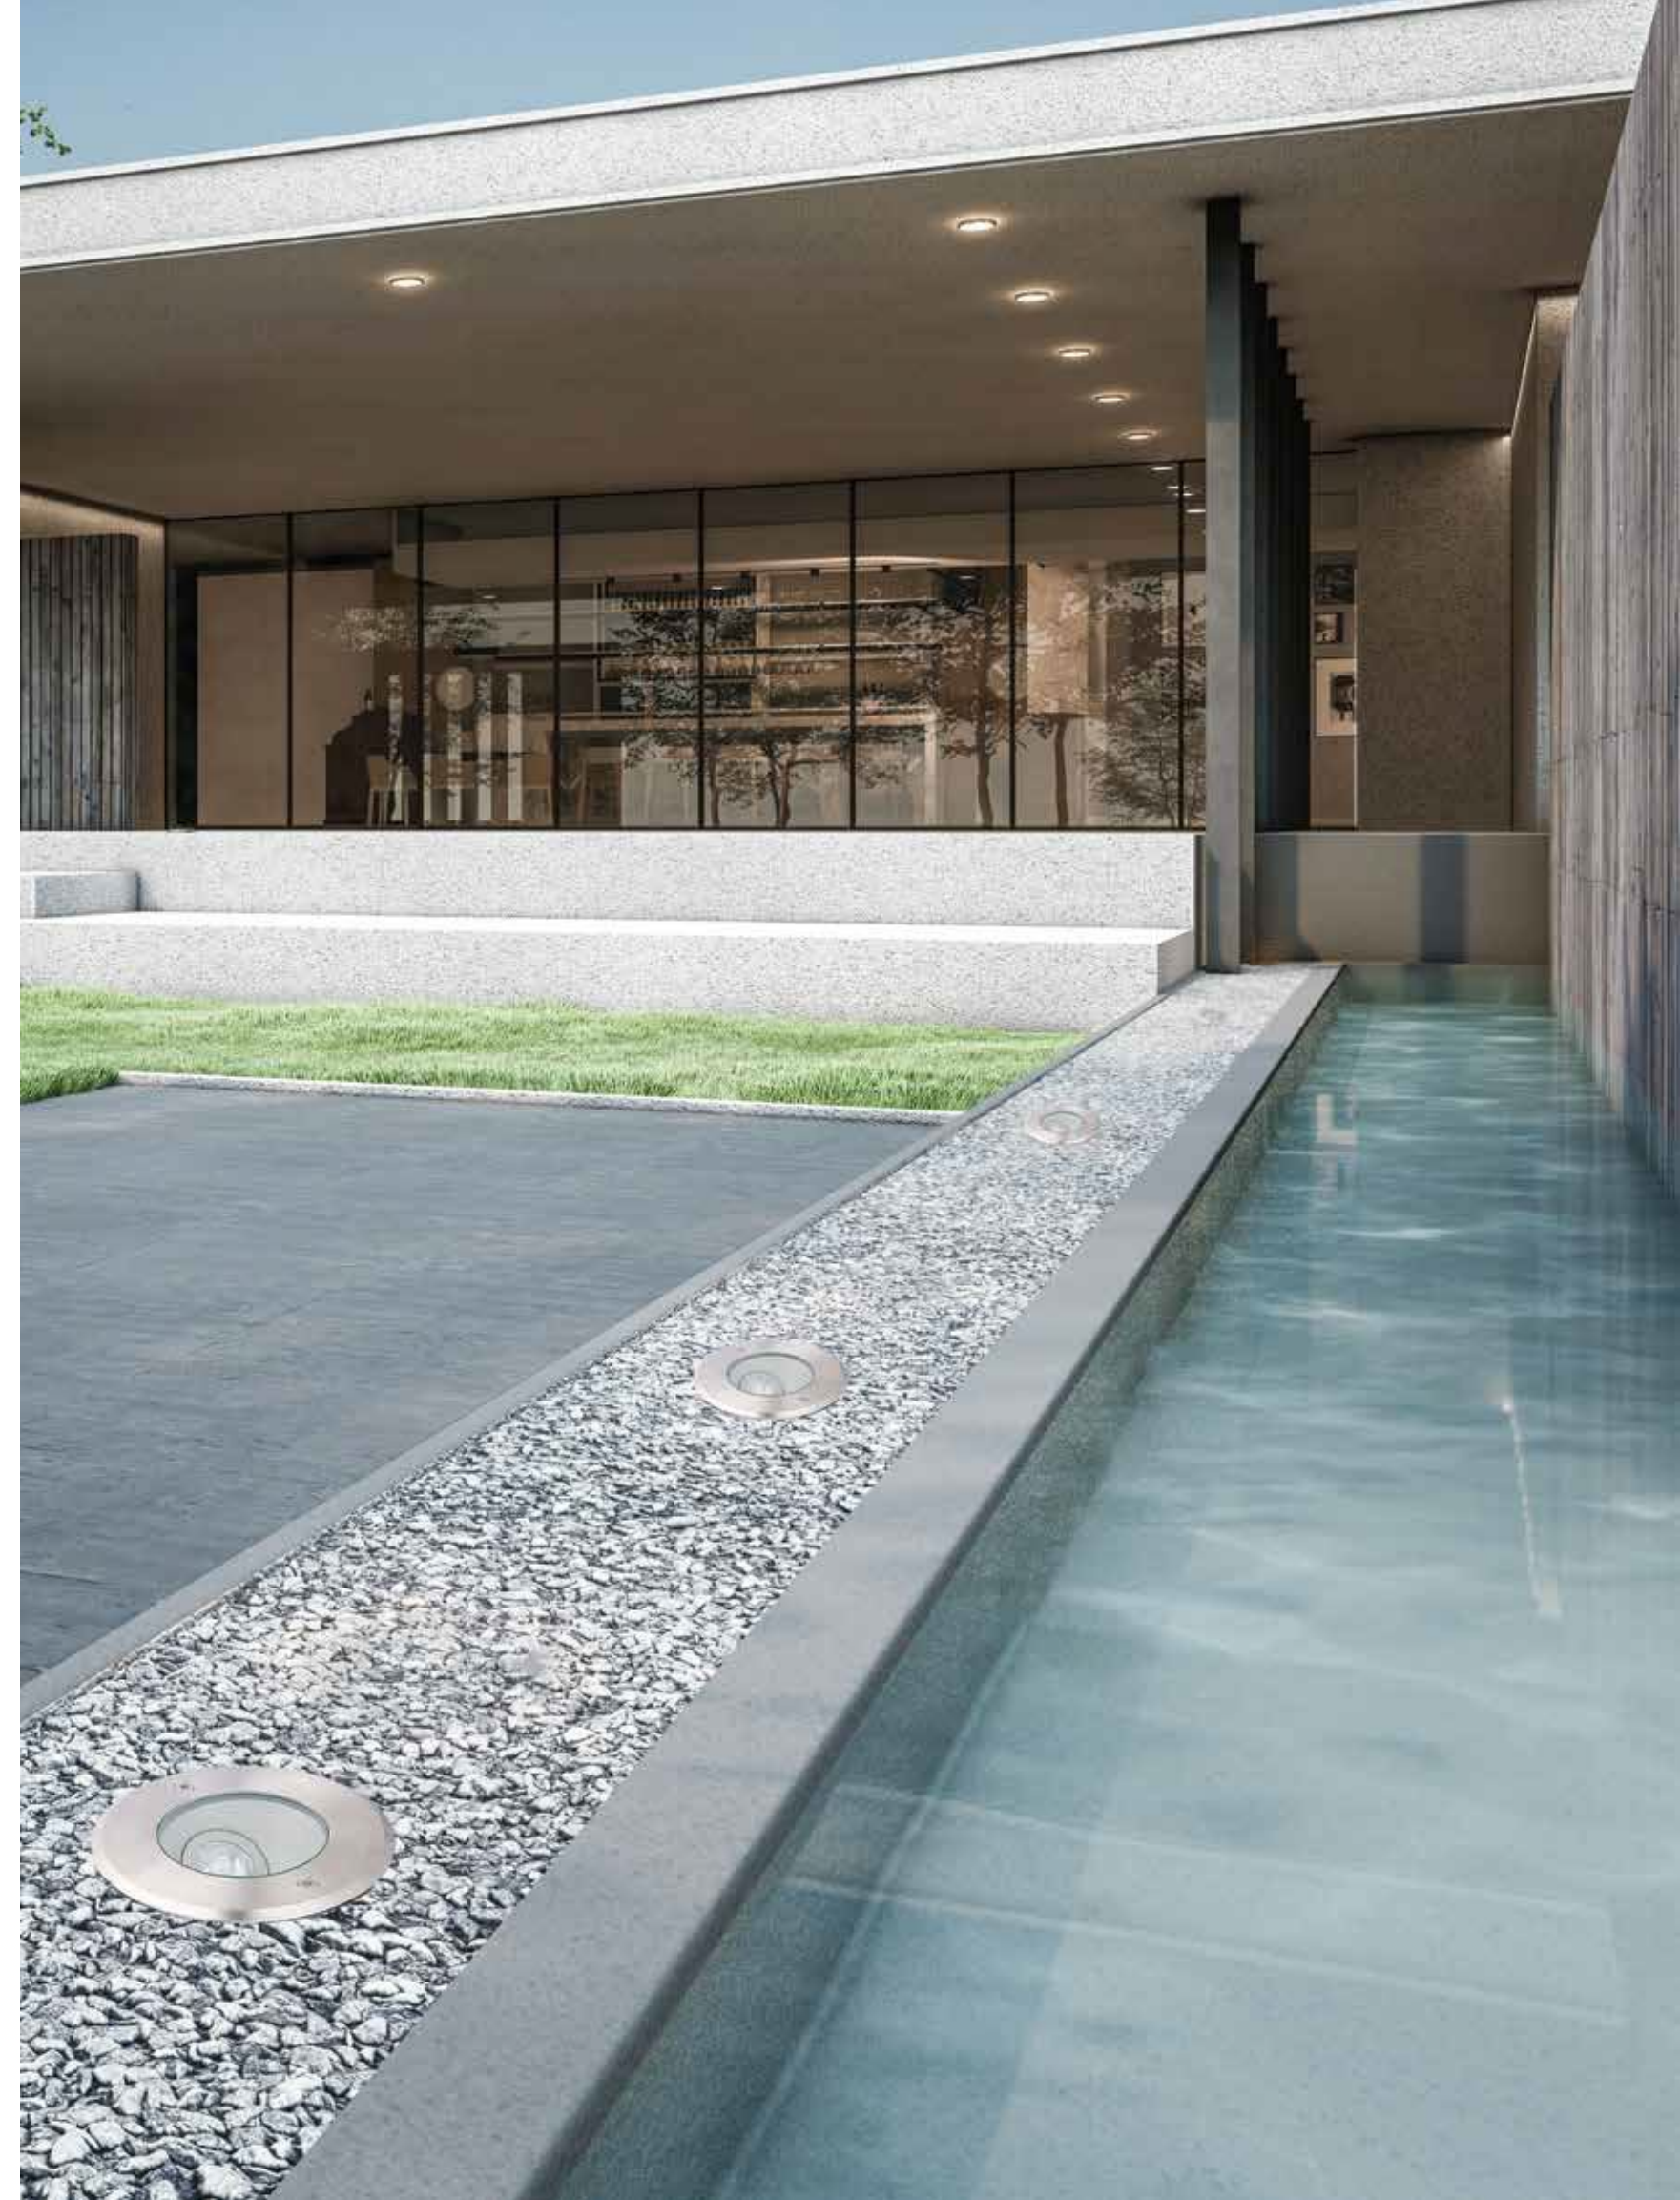

Power 7W
Input 220-240V, 50/60Hz
Color Temperature 3000K
Lumen 560Lm
Cri 80
IP 67
IK 8
Dimensions Ø: 15cm H: 11.5cm
Beam Angle 45°
Material Stainless Steel - Tempered Glass
Depth Required 11.5cm
Recessed Mounting Box Included
Special Feature Asymmetric
50cm Cable Available
Driver Included

Color

Stainless Steel / Code E363

Power 7W
Input 220-240V, 50/60Hz
Color Temperature 3000K
Lumen 560Lm
Cri 80
IP 67
IK 8
Dimensions Ø: 13cm H: 14cm
Beam Angle 45°
Material Stainless Steel - Tempered Glass
Depth Required 11.5cm
Recessed Mounting Box Included
Special Feature Asymmetric
50cm Cable Available
Driver Included

Color

Stainless Steel / Code E362