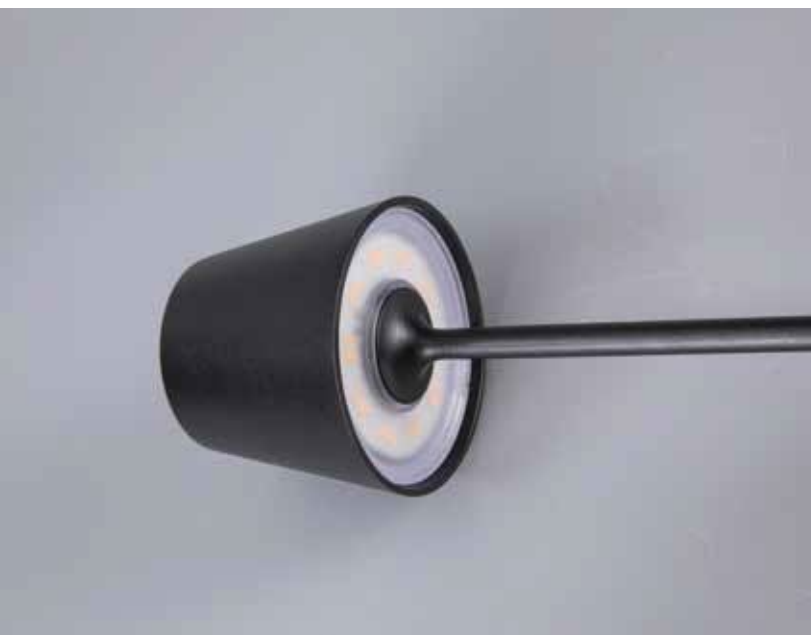

08. WALL WASHER | p.218 - 223

OUTDOOR LIGHTING

OUTDOOR LIGHTING

Power 1.5W
 Input 220-240V, 50/60Hz
 Color Temperature 3000K
 Lumen 125Lm
 Cri 80
 IP 54
 Dimensions Ø: 6.6cm H: 26.8cm
 3 Steps Dimming 10%, 50%, 100%
 Material Aluminium - PC Diffuser
 Special Feature Shade Ø: 6.6cm H: 5.9cm
 Portable Table Lamp
 Charging Base with USB Cable Included