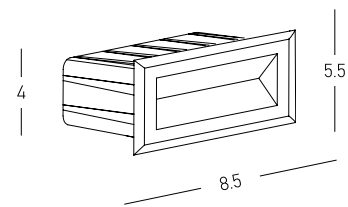

Power 3W
Input 220-240V, 50/60Hz
Color Temperature 3000K
Lumen 195Lm
Cri 80
IP 65
Dimensions L: 6.5cm W: 8.5cm H: 5.5cm
Material Aluminium - Tempered Glass
Depth Required 6cm
Recessed Mounting Box L: 6cm W: 8cm H: 4cm (Included)

Color Graphite / **Code E323**