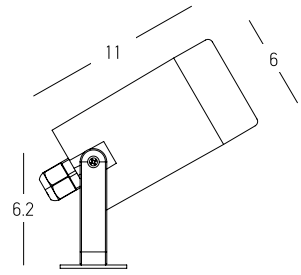

Bulb 1x GU10 LED
Power 7W MAX
Input 220-240V, 50/60Hz
IP 54
Dimensions Ø: 6cm L: 11cm H: 6.2cm
Material ABS - PC Diffuser
Special Feature 30cm Cable Available
Movable Spot
Without Spike
Color Black / **Code E311**