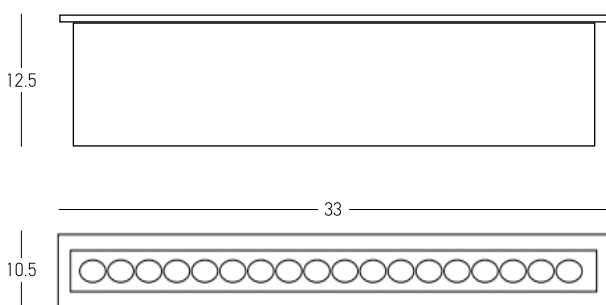

Power 9W
Input 220-240V, 50/60Hz
Color Temperature 3000K
Lumen 720Lm
Cri 80
IP 67
IK 10
Dimensions L: 50cm W: 9.2cm H: 9cm
Beam Angle 45°
Material Aluminium - Stainless Steel - Tempered Glass
Depth Required 11 cm
Recessed Mounting Box Included
Special Feature 50cm Cable Available
Driver Included

Color Stainless Steel / Code E366

Power 9W
Input 220-240V, 50/60Hz
Color Temperature 3000K
Lumen 720Lm
Cri 80
IP 67
IK 10
Dimensions L: 33cm W: 10.5cm H: 12.5cm
Beam Angle 45°
Material Aluminium - Stainless Steel - Tempered Glass
Depth Required 14.5cm
Recessed Mounting Box Included
Special Feature Externally Adjustable Light on the frame
50cm Cable Available
Driver Included

Color Stainless Steel / Code E365