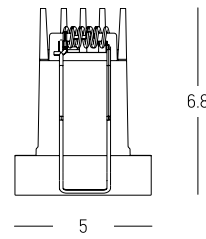

Power 12W
Input 220-240V, 50/60Hz
Color Temperature 3000K
Lumen 757Lm
Cri 90
IP 65
Dimensions L: 15.7cm W: 5cm H: 6.8cm
Cutting Hole 14.2 x 3.5cm
Beam Angle 40°
Non Dimmable ☒
Material Stainless Steel - Aluminium - Tempered Glass
Depth Required IT: 6cm
Driver Included
Color Sandy Black / **Code E332**
Sandy White / **Code E333**