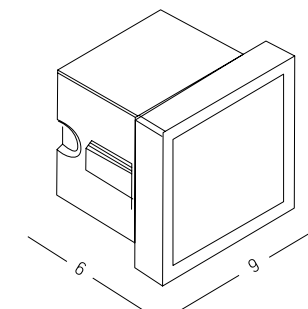

Power 4W
Input 220-240V, 50/60Hz
Color Temperature 3000K
Lumen 185Lm
Cri 80
IP 65
Dimensions L: 6cm W: 9cm H: 9cm
Depth 6cm
Material Aluminium - Tempered Glass
Recessed Mounting Box L: 6cm W: 8cm H: 8cm (Included)
Color Black / **Code E248**