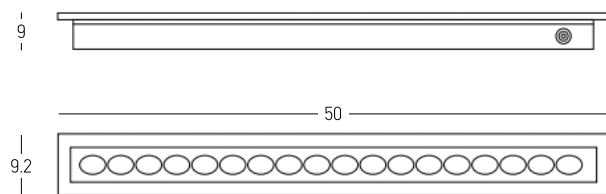

Power 9W
Input 220-240V, 50/60Hz
Color Temperature 3000K
Lumen 720Lm
Cri 80
IP 67
IK 10
Dimensions L: 50cm W: 9.2cm H: 9cm
Beam Angle 45°
Material Aluminium - Stainless Steel - Tempered Glass
Depth Required 11 cm
Recessed Mounting Box Included
Special Feature 50cm Cable Available
Driver Included

Color Stainless Steel / Code E366