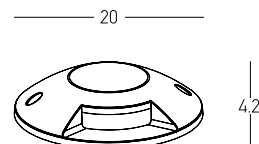

OUTDOOR LIGHTING | INGROUND

Power 0.2W
Input 24V
Color Temperature 3000K
Lumen 23Lm
Cri 80
IP 68
IK 10
Dimensions Ø: 1.5cm H: 3.5cm
Beam Angle 45°
Material Stainless Steel - Tempered Glass
Depth Required 11: 5cm
Special Feature 50cm Cable Available
Recommended Driver D-20-24 (Not Included)
Color Stainless Steel / **Code E364**

Power 2x 6W
Input 220-240V, 50/60Hz
Color Temperature 3000K
Lumen 600Lm
Cri 80
IP 67
IK 10
Dimensions Ø: 20cm H: 4.2cm
Material Aluminium
Special Feature Surface Ground
Driver Included
Color Grey / **Code Z69058-B**

Power 6W
Input 220-240V, 50/60Hz
Color Temperature 3000K
Lumen 300Lm
Cri 80
IP 67
IK 10
Dimensions Ø: 20cm H: 4.2cm
Material Aluminium
Special Feature Surface Ground
Driver Included
Color Grey / **Code Z69058-A**