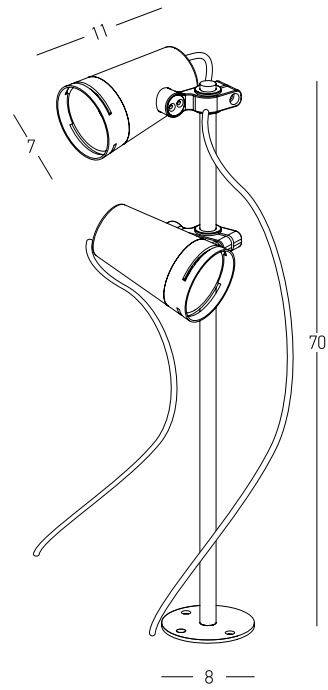

OUTDOOR LIGHTING | SPIKES

Power 13W
Input 220-240V, 50/60Hz
Color Temperature 3000K
Lumen 1162Lm
Cri 90
IP 54
Dimensions L: 11cm W: 11cm H: 70cm
Base Ø: 8cm H: 0.5cm
Beam Angle 40°
Spots Ø: 5-7cm L: 11cm
Material Aluminium - Tempered Glass
Special Feature 110cm Cable Available (2 pcs)
Movable - Rotational Spots
Base Included

Color Dark Brown / Code E299