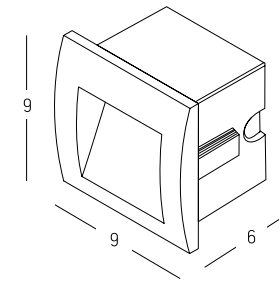

Power 2W
Input 220-240V, 50/60Hz
Color Temperature 3000K
Lumen 65Lm
Cri 80
IP 65
Dimensions L: 6cm W: 9cm H: 9cm
Depth 6cm
Material Aluminium - PC Diffuser
Recessed Mounting Box L: 6cm W: 6cm H: 8cm (Included)
Color Graphite / **Code E246-G**
Color Sandy White / **Code E246-W**