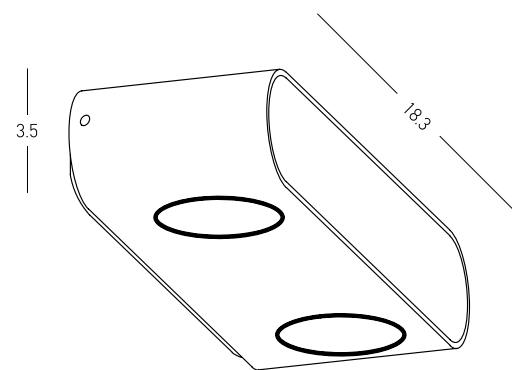

Power 10W
Input 220-240V, 50/60Hz
Color Temperature 3000K
Lumen 775Lm
Cri 90
IP 54
Dimensions L: 6.5cm W: 18.3cm H: 3.5cm
Material Aluminium - Tempered Glass
Special Feature Up - Down Lighting
Color Graphite / **Code E315**