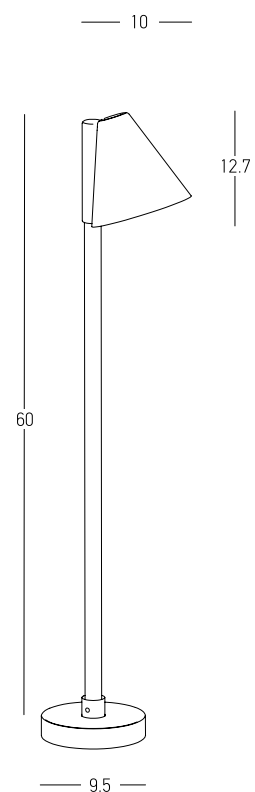

Color Graphite / **Code E282**

Base for E281 - E282
 Dimensions Ø: 9.5cm H: 2cm
 Material Aluminium

Color Graphite / **Code E282-SP**

Power 6W
 Input 220-240V, 50/60Hz
 Color Temperature 3000K
 Lumen 522Lm
 Cri 80
 IP 65
 Dimensions L: 10cm W: 10cm H: 60cm
 Base Ø: 9.5cm H: 2cm
 Beam Angle 40°
 Material Aluminium - Tempered Glass
 Special Feature 50cm Cable Available
 Spike & Base Included
 Color Graphite / **Code E283**