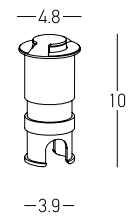

Power 3W
Input 24V
Color Temperature 3000K
Lumen 150Lm
Cri 80
IP 65
IK 10
Dimensions Ø: 4.8cm H: 10cm
Material Aluminium - Stainless Steel - PC Diffuser
Depth Required 111: 13cm
Recessed Mounting Box Included
Recommended Driver D-20-24 (Not Included)
Color Aluminium / **Code E180**