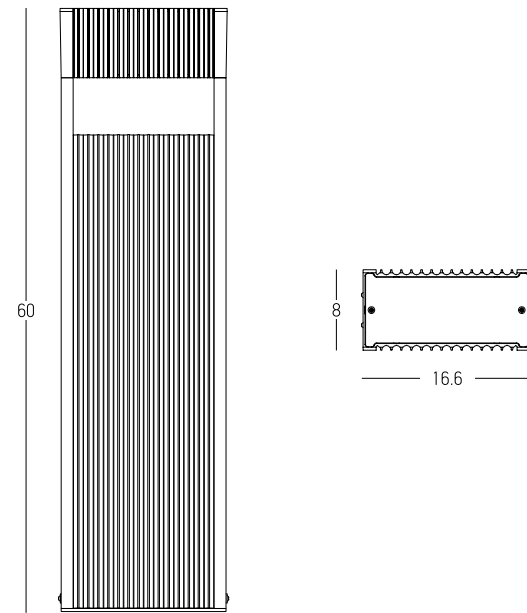

Color White / **Code E398**
 Color Black / **Code E399**
 Color Green / **Code E400**

Power 2W
 Input 220-240V, 50/60Hz
 Color Temperature 3000K
 Lumen 142Lm
 Cri 80
 IP 44
 Dimensions Ø: 11.8cm H: 10cm
 Shade Ø: 11.8cm H: 2cm
 3 Steps Dimming 10%, 50%, 100%
 Material Plastic
 Special Feature Portable Table Lamp
 USB Cable Included

Color White / **Code E401**
 Color Black / **Code E402**

Power 2.2W
Input 220-240V, 50/60Hz
Color Temperature 3000K
Lumen 210Lm
Cri 80
IP 54
Dimensions Ø: 12cm H: 30cm
3 Steps Dimming 10%, 50%, 100%
Material Aluminium - PC Diffuser
Special Feature Shade Ø: 12cm H: 5cm
Portable Table Lamp
USB Cable & Adaptor Included

Color Sandy Black / **Code E289**
Color Sandy White / **Code E290**
Color Gold Matt / **Code E291**

Power 2W
Input 220-240V, 50/60Hz
Color Temperature 3000K
Lumen 260Lm
Cri 80
IP 54
Dimensions Ø: 10.5cm H: 38cm
Shade Ø: 11cm H: 11cm
3 Steps Dimming 10%, 50%, 100%
Material Aluminium - PC Diffuser
Special Feature Portable Table Lamp
USB Cable & Adaptor Included

Power 30W
 Input 220-240V, 50/60Hz
 Color Temperature 3000K
 Lumen 986Lm
 Cri 80
 IP 65
 Dimensions L: 8m W: 16.6cm H: 60cm
 Material Aluminium - Tempered Glass
 Special Feature Double Sided Lighting
 Color Graphite / **Code E368**