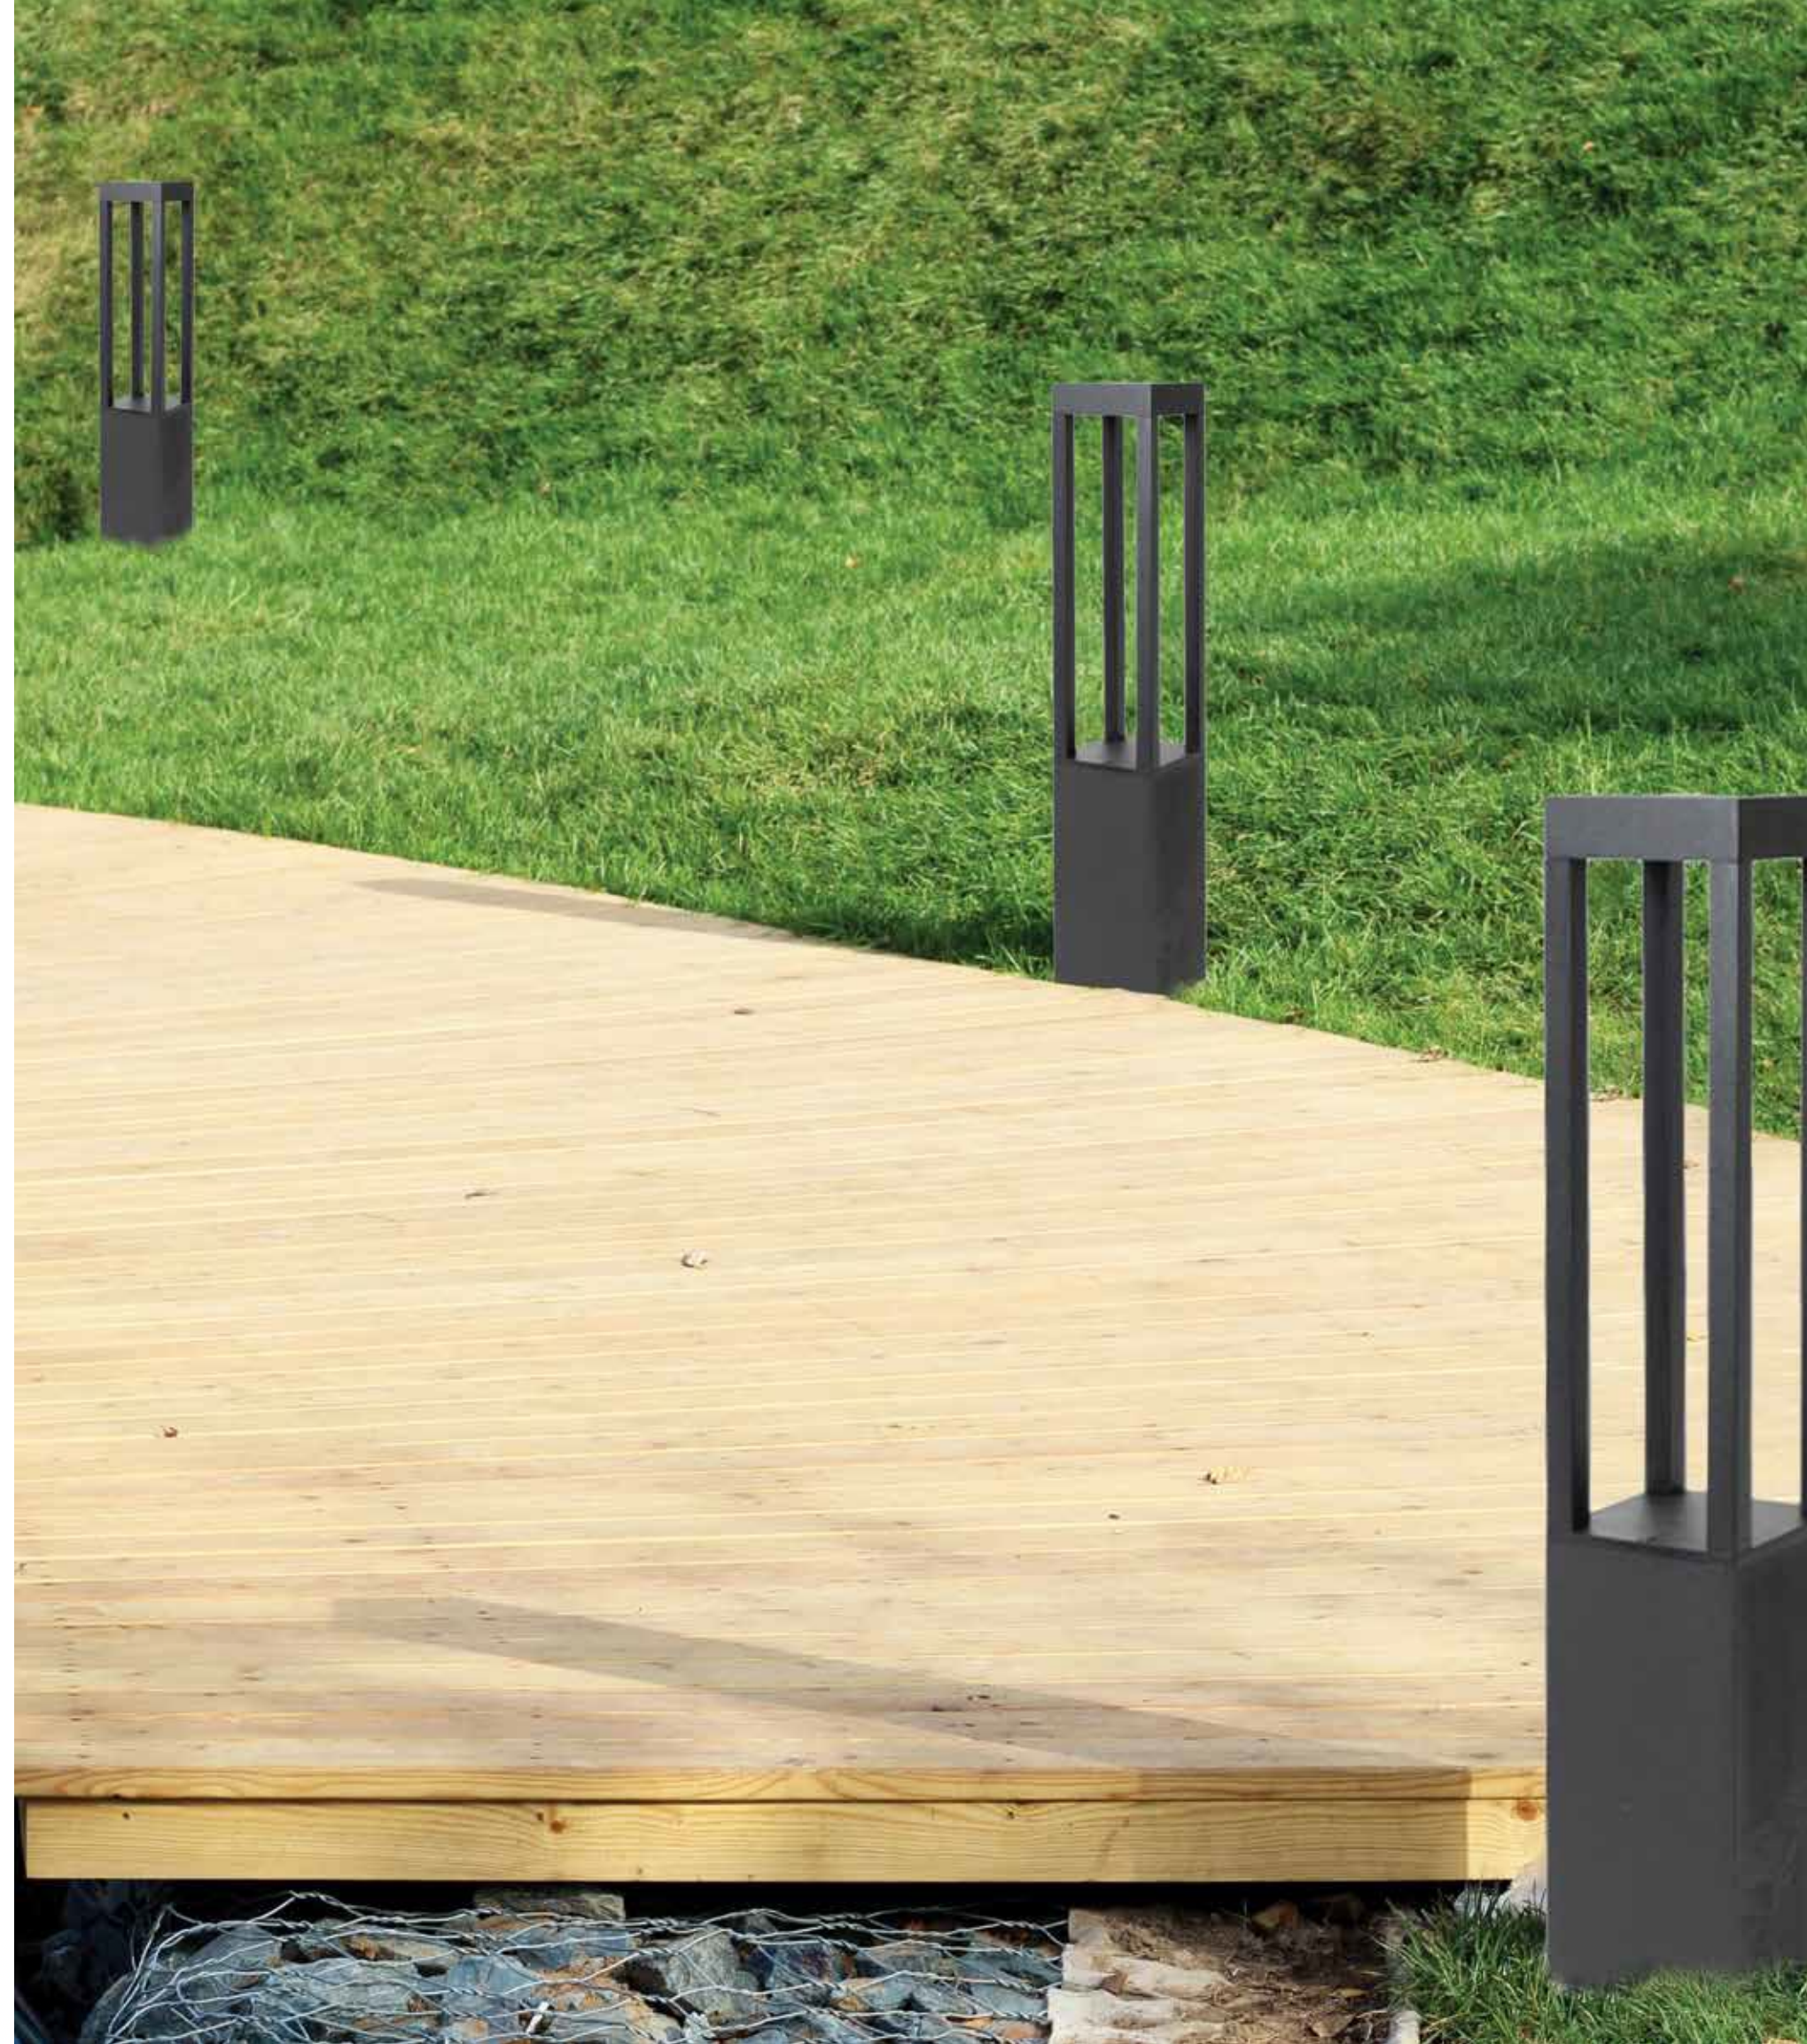

Bulb 1x GU10
 Power 15W MAX
 Input 220-240V, 50/60Hz
 IP 54
 Dimensions L: 11.5cm W: 5.5cm H: 60cm
 Base Ø: 11.5cm H: 3cm
 Spot Dimensions Ø: 5.5cm L: 9.5cm
 Material Aluminium - Tempered Glass
 Special Feature Movable Spot
 Honeycomb Included
 Color Graphite / **Code E325**