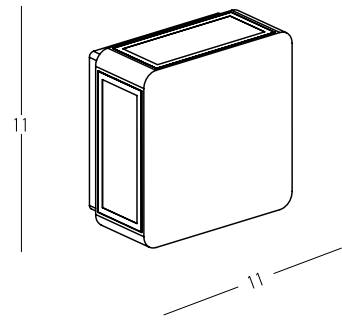

OUTDOOR LIGHTING | WALL

Power 8W
Input 220-240V, 50/60Hz
Color Temperature 3000K
Lumen 336Lm
Cri 80
IP 65
Dimensions L: 6cm W: 11cm H: 11cm
Material Aluminium - Tempered Glass
Color Graphite / **Code E197**