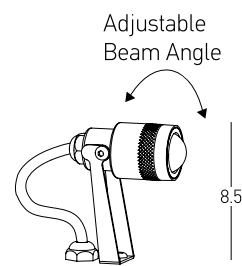

Power 2.1W
Input 220-240V, 50/60Hz
Color Temperature 2700K
Lumen 168Lm
Cri 80
IP 54
Dimensions L: 8cm H: 8.5cm
Base Ø: 6.6cm H: 4.2cm
Beam Angle 10°-60°
Material Aluminium - Stainless Steel
Special Feature 60cm Cable Available
Stick Ø: 3.2cm H: 8cm
Spike Included
Color Sandy Black / **Code E177-B**

Power 2.1W
Input 3V , 700mA
Color Temperature 2700K
Lumen 168Lm
Cri 80
IP 54
Dimensions L: 8cm H: 8.5cm
Beam Angle 10-60°
Material Aluminium - Stainless Steel
Special Feature 60cm Cable Available
Stick Ø: 3.2cm H: 8cm
Spike Included
Recommended Driver V350-1050 (Not Included)
In Series Connection 1-10 pcs
Color Sandy Black / **Code E177-A**

Driver
Power 34W
Input 220-240V, 50/60Hz
Output 2 - 32V
Dimensions L: 15cm W: 4cm H: 3cm
IP 20

V350-1050