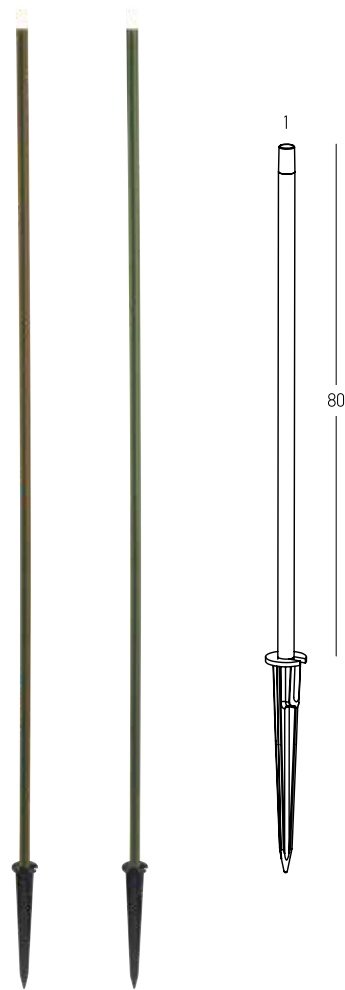

OUTDOOR LIGHTING | SPIKES