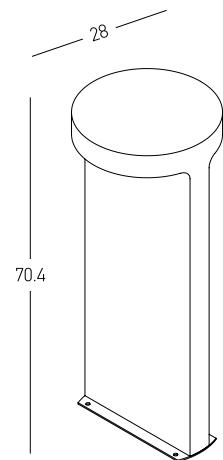

Power 8W
Input 220-240V, 50/60Hz
Color Temperature 3000K
Lumen 490Lm
Cri 80
IP 65
Dimensions L: 19cm W: 28cm H: 70.4cm
Material Concrete
Color Natural Concrete / **Code E383**

Power 2x 8W
Input 220-240V, 50/60Hz
Color Temperature 3000K
Lumen 780Lm
Cri 80
IP 65
Dimensions Ø: 28cm H: 70.4cm
Material Concrete
Color Natural Concrete / **Code E384**