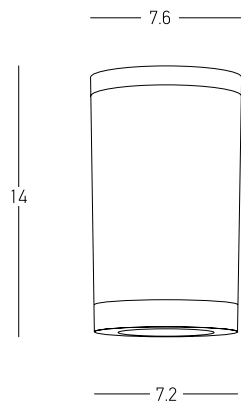

Bulb 1x GU10 LED
Power 7W MAX
Input 220-240V, 50/60Hz
IP 54
Dimensions Ø: 6cm H: 10.5cm
Material Aluminium - Glass Diffuser
Color Sandy Black / **Code E219**
Color Sandy White / **Code E220**