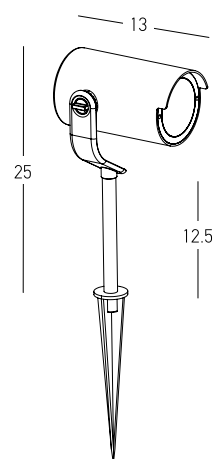

Power 12W
Input 220-240V, 50/60Hz
Color Temperature 3000K
Lumen 740Lm
Cri 80
IP 65
Dimensions L: 7cm W: 7cm H: 25cm
Base Ø: 6cm H: 0.5cm
Beam Angle 40°
Material Aluminium - Tempered Glass
Special Feature 40cm Cable Available
Movable Spot
Spike & Base Included
Waterproof Connector Included

Color Graphite / **Code E286**

Power 12W
Input 220-240V, 50/60Hz
Color Temperature 3000K
Lumen 740Lm
Cri 80
IP 65
Dimensions Ø: 7.5cm L: 13cm H: 25cm
Base Ø: 6cm H: 0.5cm
Beam Angle 40°
Material Aluminium - Tempered Glass
Special Feature 40cm Cable Available
Movable Spot
Spike & Base Included
Waterproof Connector Included

Color Graphite / **Code E285**