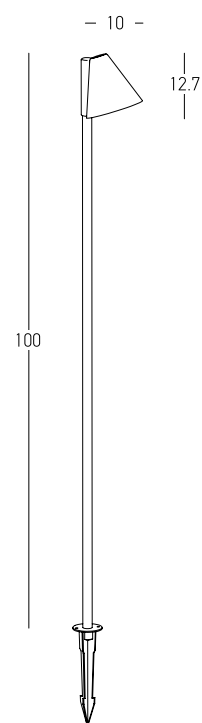

Bulb 1x GU10
Power 20W MAX
Input 220-240V, 50/60Hz
IP 65
Dimensions L: 10cm W: 10cm H: 100cm
Material Aluminium - Tempered Glass
Special Feature 40cm Cable Available
Spike Included
Recommended Base E282-SP / Not Included

Color Graphite / **Code E282**

Base for E281 - E282
Dimensions Ø: 9.5cm H: 2cm
Material Aluminium

Color Graphite / **Code E282-SP**