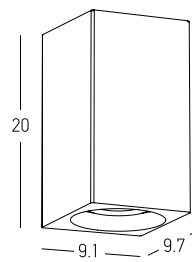

Power 4W
Input 220-240V, 50/60Hz
Color Temperature 3000K
Lumen 340Lm
Cri 80
IP 65
Dimensions L: 9.7cm W: 9.1cm H: 10.5cm
Beam Angle 36°
Dimmable Triac ☐
Material Concrete - Aluminium
Color Natural Concrete / **Code E253**

Power 2x 4W
Input 220-240V, 50/60Hz
Color Temperature 3000K
Lumen 600Lm
Cri 80
IP 65
Dimensions L: 9.7cm W: 9.1cm H: 20cm
Beam Angle 36°
Dimmable Triac ☐
Material Concrete - Aluminium
Color Natural Concrete / **Code E254**