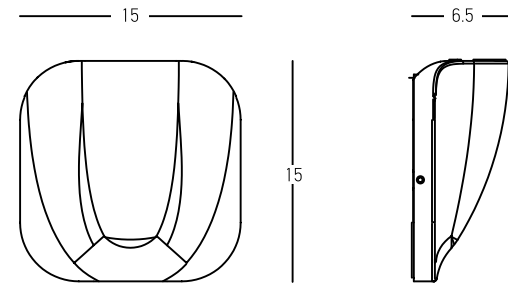

Power 9W
Input 220-240V, 50/60Hz
Color Temperature 3000K
Lumen 572Lm
Cri 80
IP 54
Dimensions L: 6.5cm W: 15cm H: 15cm
Beam Angle 45°
Material Aluminium - Tempered Glass
Color Graphite / **Code E273**

Power 9W
Input 220-240V, 50/60Hz
Color Temperature 3000K
Lumen 752Lm
Cri 80
IP 54
Dimensions L: 12cm W: 13cm H: 5.1cm
Beam Angle 120°
Material Aluminium - PC Diffuser
Color Graphite / **Code E278**