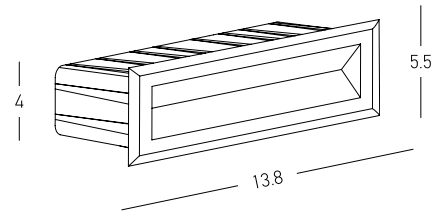

Power 5W
Input 220-240V, 50/60Hz
Color Temperature 3000K
Lumen 302Lm
Cri 80
IP 65
Dimensions L: 6.5cm W: 13.8cm H: 5.5cm
Material Aluminium - Tempered Glass
Depth Required 6cm
Recessed Mounting Box L: 6cm W: 13cm H: 4cm (Included)
Color Graphite / **Code E324**