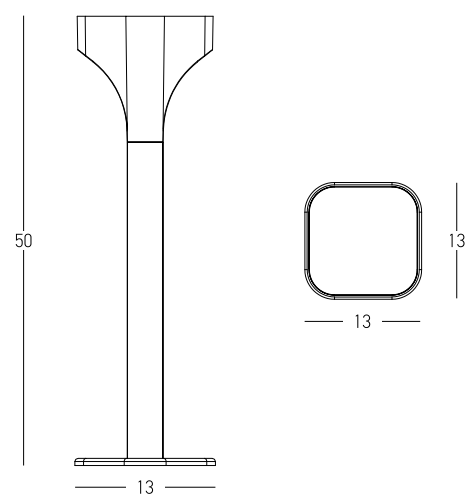

Power 11W
Input 220-240V, 50/60Hz
Color Temperature 3000K
Lumen 993Lm
Cri 80
IP 65
Dimensions L: 13cm W: 13cm H: 50cm
Beam Angle 120°
Material Aluminium - PC Diffuser
Special Feature Double Sided Lighting
Color Graphite / **Code E356**