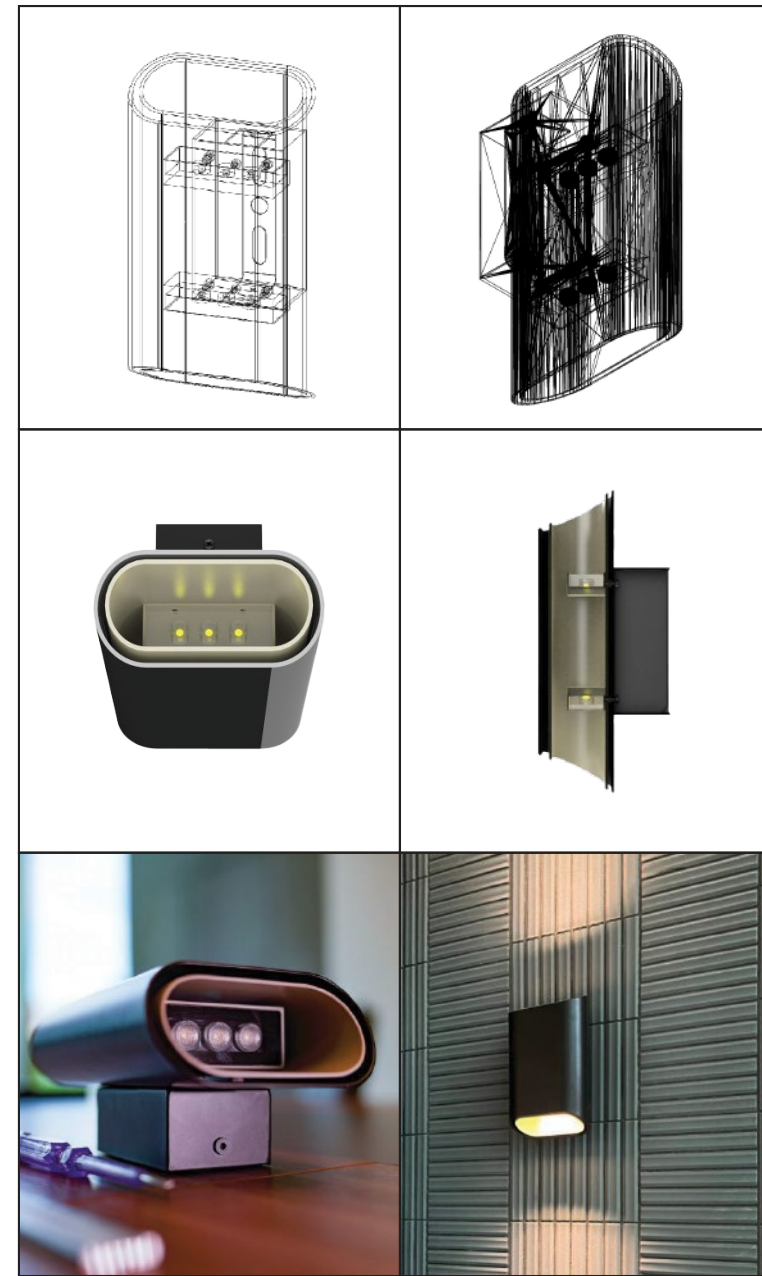

QUALITY

To ensure that we deliver the best possible services, our R&D team is dedicated to providing you with a high standard of technical knowledge. They are responsible for new technology investigation and development as well as sourcing components from reputable suppliers in order to make sure all projects run smoothly without any hiccups along their journey.