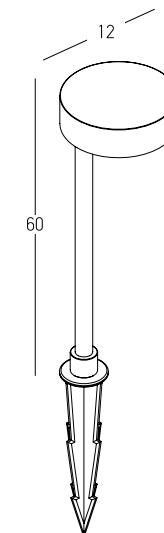

Power 6W
Input 220-240V, 50/60Hz
Color Temperature 3000K
Lumen 629Lm
Cri 90
IP 65
Dimensions Ø: 12cm H: 63.5cm
Base Ø: 10.5cm H: 1cm
Shade Dimensions Ø: 12cm H: 3.5cm
Material Aluminium - Tempered Glass
Special Feature 50cm Cable Available
Asymmetric Beam Angle
Spike & Base Included

Color Graphite / **Code E293**