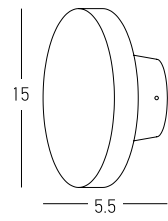

Power 30W
 Input 220-240V, 50/60Hz
 Color Temperature 3000K
 Lumen 986Lm
 Cri 80
 IP 65
 Dimensions L: 8m W: 16.6cm H: 60cm
 Material Aluminium - Tempered Glass
 Special Feature Double Sided Lighting
 Color Graphite / **Code E368**

Power 11W
Input 220-240V, 50/60Hz
Color Temperature 3000K
Lumen 993Lm
Cri 80
IP 65
Dimensions L: 13cm W: 13cm H: 50cm
Beam Angle 120°
Material Aluminium - PC Diffuser
Special Feature Double Sided Lighting
Color Graphite / **Code E356**

Power 7W
 Input 220-240V, 50/60Hz
 Color Temperature 3000K
 Lumen 658Lm
 Cri 80
 IP 67
 Dimensions L: 11cm W: 11cm H: 60cm
 Beam Angle 120°
 Material Aluminium - Clear Glass
 Color Graphite / **Code E367**

Bulb 1x GU10
 Power 15W MAX
 Input 220-240V, 50/60Hz
 IP 54
 Dimensions L: 11.5cm W: 5.5cm H: 60cm
 Base Ø: 11.5cm H: 3cm
 Spot Dimensions Ø: 5.5cm L: 9.5cm
 Material Aluminium - Tempered Glass
 Special Feature Movable Spot
 Honeycomb Included
 Color Graphite / **Code E325**