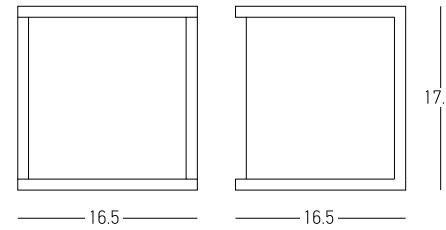

Bulb 1x E27
Power 18W MAX
Input 220-240V, 50/60Hz
IP 54
Dimensions L: 16.5cm W: 16.5cm H: 17.1cm
Material Alumunium - PC Diffuser
Color Graphite / **Code E127**