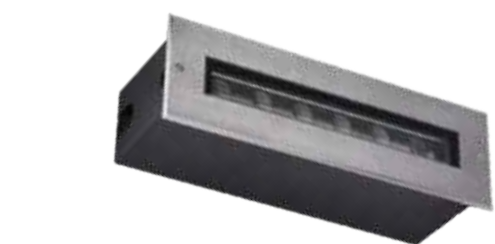

Power 9W
Input 220-240V, 50/60Hz
Color Temperature 3000K
Lumen 720Lm
Cri 80
IP 67
IK 10
Dimensions L: 50cm W: 9.2cm H: 9cm
Beam Angle 45°
Material Aluminium - Stainless Steel - Tempered Glass
Depth Required 11 cm
Recessed Mounting Box Included
Special Feature 50cm Cable Available
Driver Included

Color Stainless Steel / Code E366

Power 9W
Input 220-240V, 50/60Hz
Color Temperature 3000K
Lumen 720Lm
Cri 80
IP 67
IK 10
Dimensions L: 33cm W: 10.5cm H: 12.5cm
Beam Angle 45°
Material Aluminium - Stainless Steel - Tempered Glass
Depth Required 14.5cm
Recessed Mounting Box Included
Special Feature Externally Adjustable Light on the frame
50cm Cable Available
Driver Included

Color Stainless Steel / Code E365