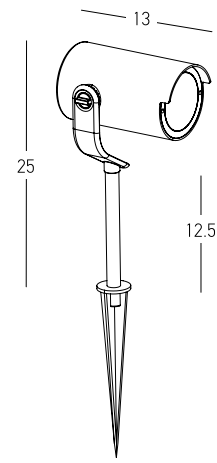

Bulb 1x GU10
Power 20W MAX
Input 220-240V, 50/60Hz
IP 65
Dimensions Ø: 7.5cm L: 13cm H: 25cm
Base Ø: 6cm H: 0.5cm
Material Aluminium - Tempered Glass
Special Feature 40cm Cable Available
Movable Spot
Spike & Base Included
Waterproof Connector Included
Color Dark Brown / Code E284