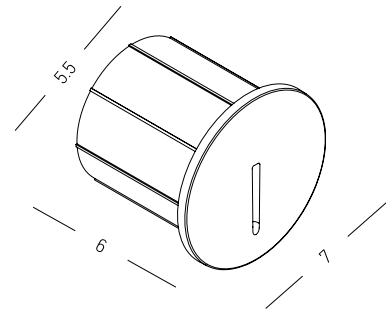

Power 3W
Input 220-240V, 50/60Hz
Color Temperature 3000K
Lumen 92Lm
Cri 90
IP 65
Dimensions Ø: 7cm L: 6.5cm
Material Aluminium - Tempered Glass
Depth Required 6cm
Recessed Mounting Box Ø: 5.5cm L: 6cm (Included)
Color Sandy White / **Code E321**