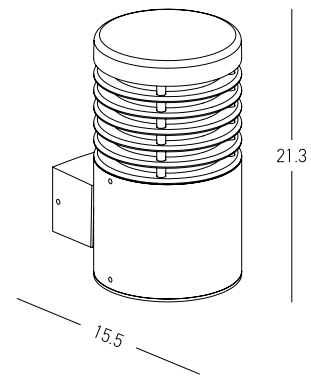

Power 10W
Input 220-240V, 50/60Hz
Color Temperature 3000K
Lumen 919Lm
Cri 80
IP 65
Dimensions Ø: 12cm L: 15.5cm H: 21.3cm
Material Aluminium - PC Diffuser
Color Graphite / **Code E344**