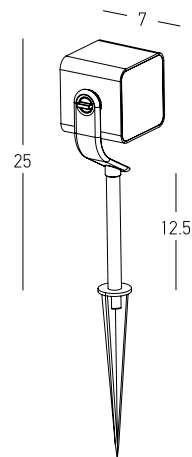

Power 12W
Input 220-240V, 50/60Hz
Color Temperature 3000K
Lumen 740Lm
Cri 80
IP 65
Dimensions L: 7cm W: 7cm H: 25cm
Base Ø: 6cm H: 0.5cm
Beam Angle 40°
Material Aluminium - Tempered Glass
Special Feature 40cm Cable Available
Movable Spot
Spike & Base Included
Waterproof Connector Included

Color Graphite / **Code E286**