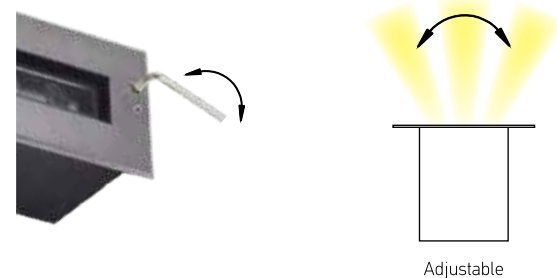

Power 9W
Input 220-240V, 50/60Hz
Color Temperature 3000K
Lumen 720Lm
Cri 80
IP 67
IK 10
Dimensions L: 50cm W: 9.2cm H: 9cm
Beam Angle 45°
Material Aluminium - Stainless Steel - Tempered Glass
Depth Required 11 cm
Recessed Mounting Box Included
Special Feature 50cm Cable Available
Driver Included

Color Stainless Steel / Code E366

Power 9W
Input 220-240V, 50/60Hz
Color Temperature 3000K
Lumen 720Lm
Cri 80
IP 67
IK 10
Dimensions L: 33cm W: 10.5cm H: 12.5cm
Beam Angle 45°
Material Aluminium - Stainless Steel - Tempered Glass
Depth Required 14.5cm
Recessed Mounting Box Included
Special Feature Externally Adjustable Light on the frame
50cm Cable Available
Driver Included

Color Stainless Steel / Code E365