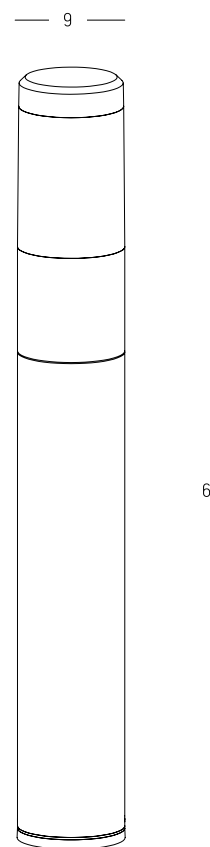

Power 10W
Input 220-240V, 50/60Hz
Color Temperature 3000K
Lumen 993Lm
Cri 80
IP 54
Dimensions Ø: 9cm H: 65cm
Material Aluminium - PC Diffuser
Color Graphite / **Code E277**