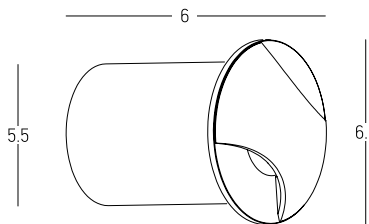

Power 3W
Input 220-240V, 50/60Hz
Color Temperature 3000K
Lumen 290Lm
Cri 90
IP 65
Dimensions Ø: 6.5cm L: 6cm
Material Aluminium - PC Diffuser
Depth Required 6cm
Recessed Mounting Box Ø: 5.5cm L: 6cm (Included)
Color Sandy Black / **Code E301**