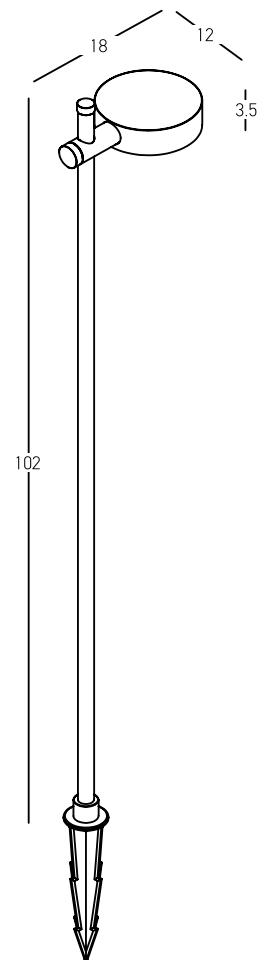

Power 6W
Input 220-240V, 50/60Hz
Color Temperature 3000K
Lumen 522Lm
Cri 90
IP 65
Dimensions L: 18cm W: 12cm H: 102cm
Base Ø: 10.5cm H: 1cm
Shade Dimensions Ø: 12cm H: 3.5cm
Beam Angle 36°
Material Aluminium - Tempered Glass
Special Feature 40cm Cable Available
Movable - Rotational Spot
Spike & Base Included

Color Graphite / **Code E292**