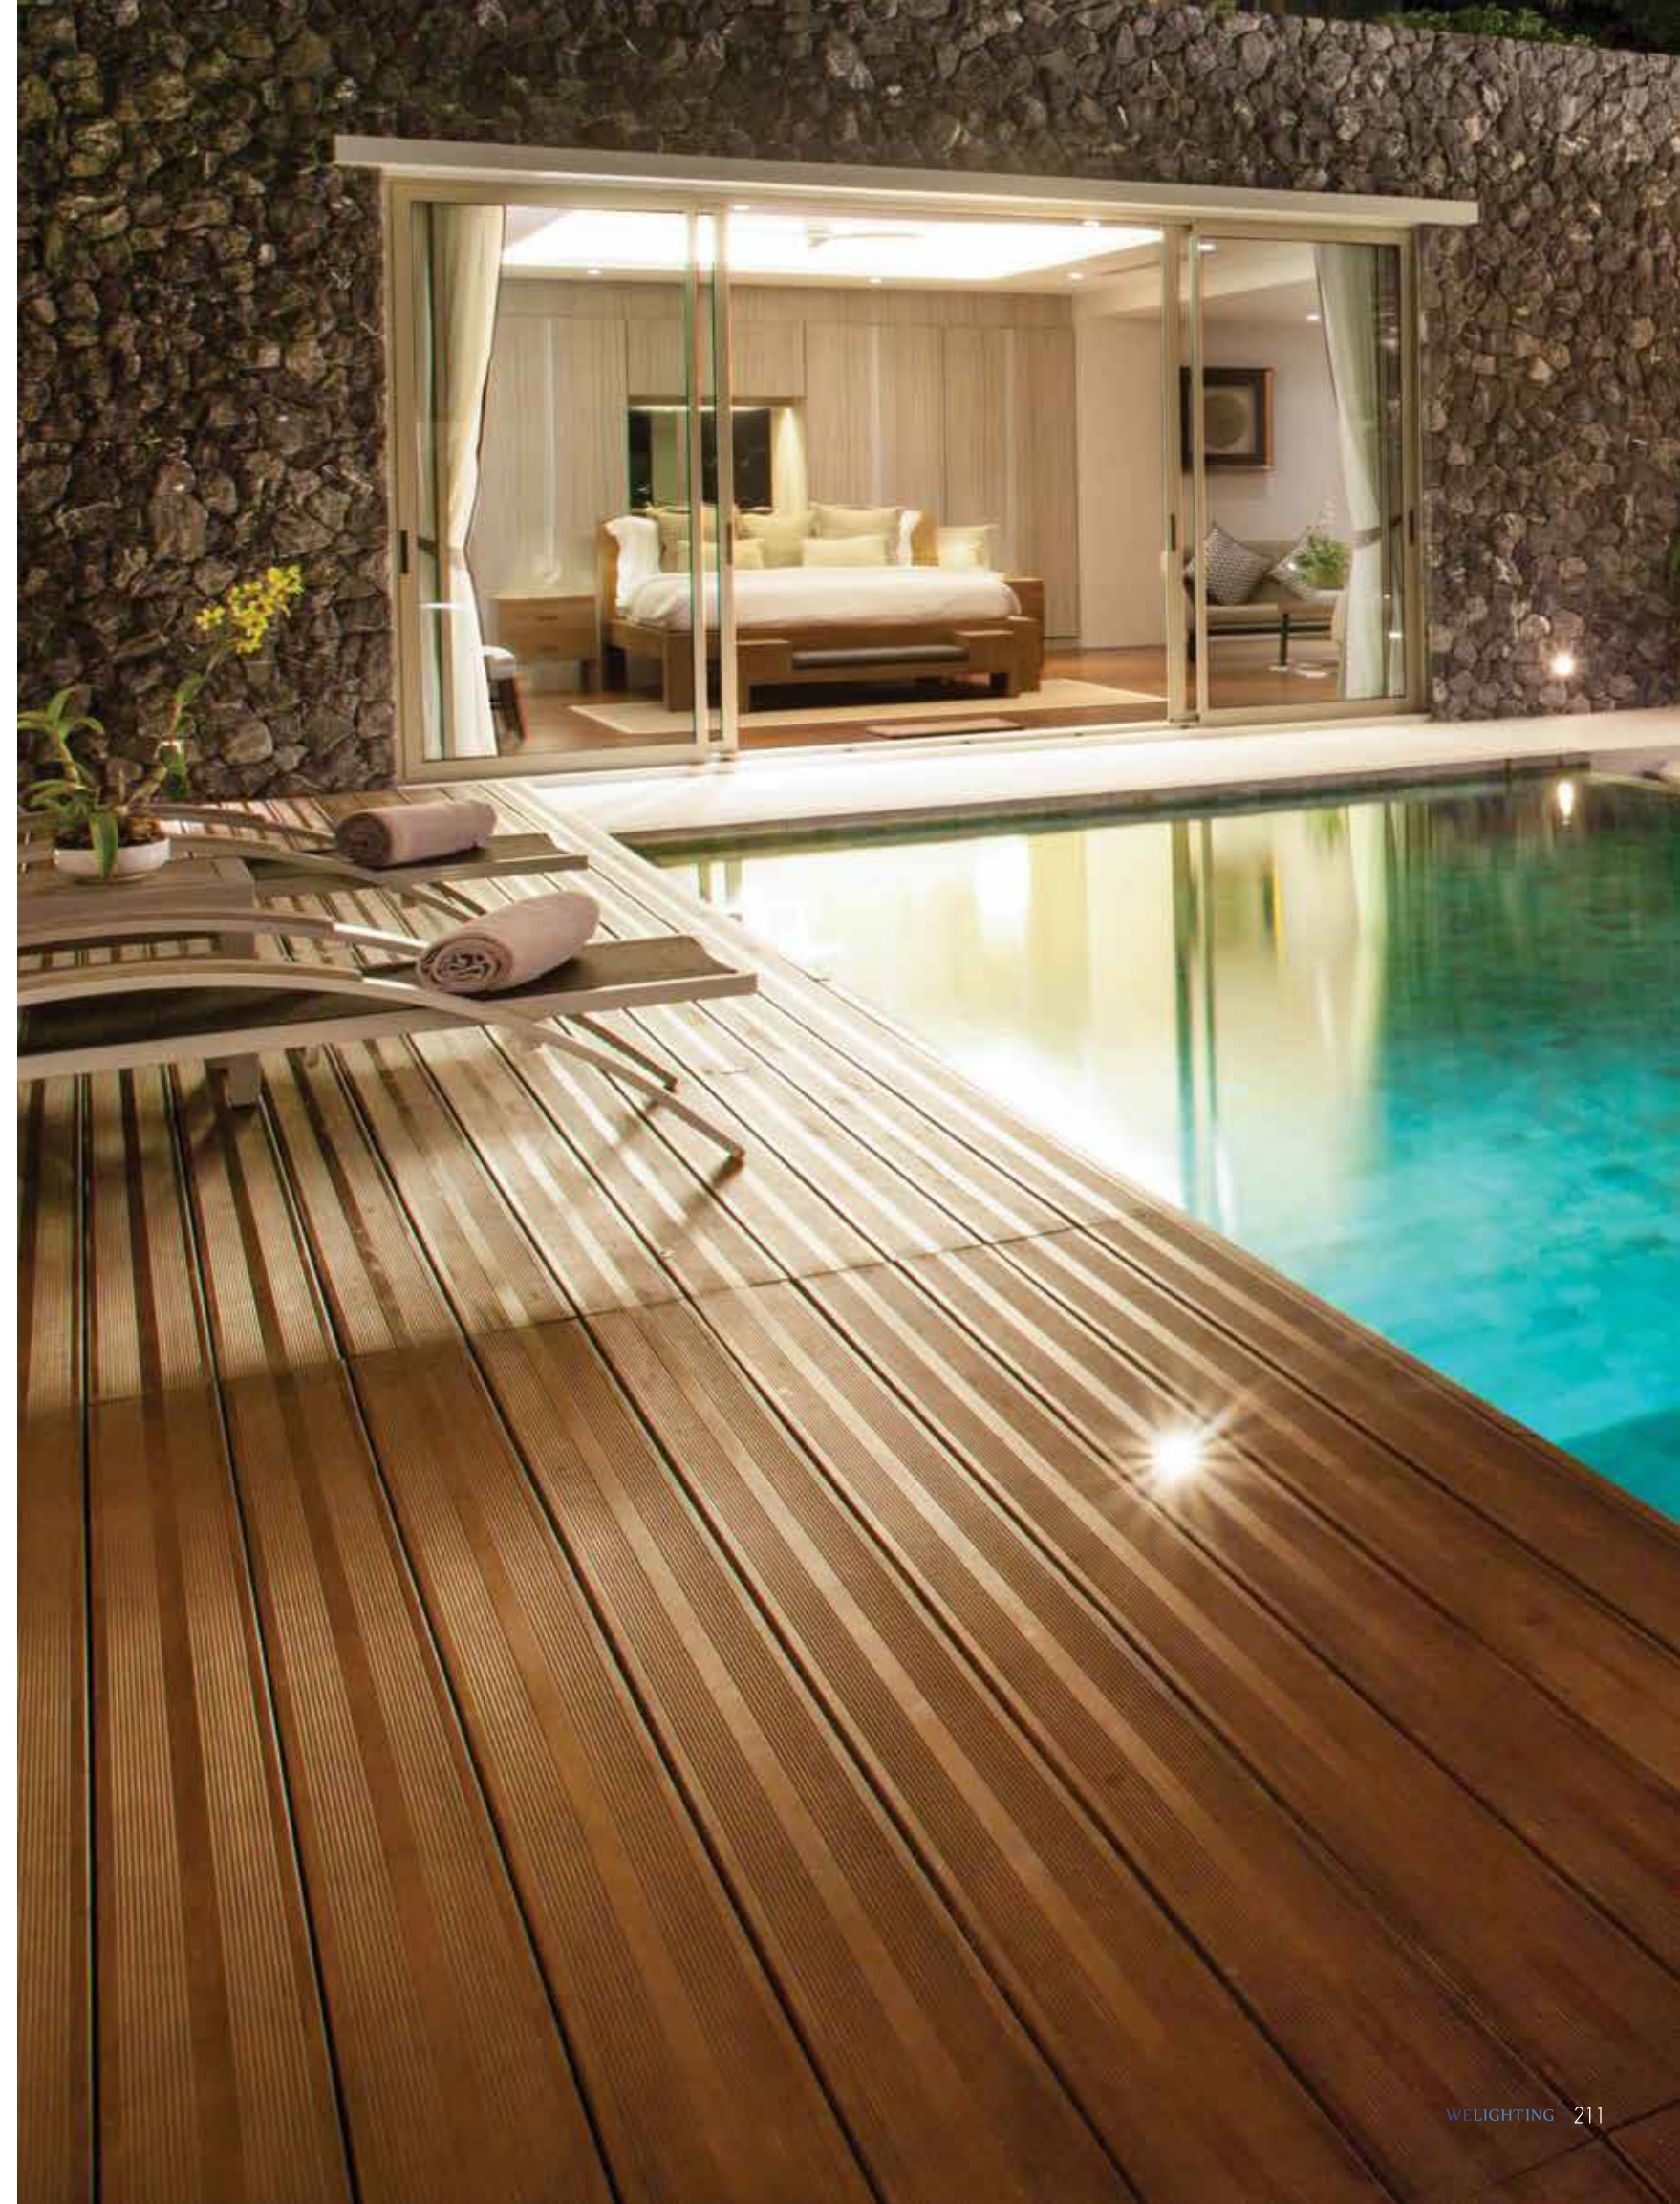

OUTDOOR LIGHTING | INGROUND

Power 3W
Input 24V
Color Temperature 3000K
Lumen 232Lm
Cri 80
IP 65
IK 8
Dimensions Ø: 4.5cm H: 9.3cm
Material Aluminium - Stainless Steel - PC Diffuser
Depth Required 111: 12cm
Recessed Mounting Box Included
Recommended Driver D-20-24 (Not Included)
Color Aluminium / **Code E178**

Power 3W
Input 24V
Color Temperature 3000K
Lumen 150Lm
Cri 80
IP 65
IK 10
Dimensions Ø: 4.8cm H: 10cm
Material Aluminium - Stainless Steel - PC Diffuser
Depth Required 111: 13cm
Recessed Mounting Box Included
Recommended Driver D-20-24 (Not Included)
Color Aluminium / **Code E180**

Power 3W
Input 24V
Color Temperature 3000K
Lumen 95Lm
Cri 80
IP 65
IK 10
Dimensions Ø: 4.8cm H: 10cm
Material Aluminium - Stainless Steel - PC Diffuser
Depth Required 111: 13cm
Recessed Mounting Box Included
Recommended Driver D-20-24 (Not Included)
Color Aluminium / **Code E179**