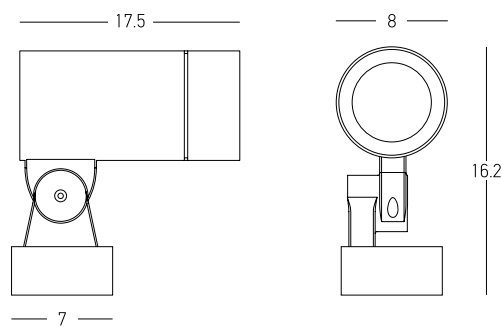

Power 15W
Input 220-240V, 50/60Hz
Color Temperature 3000K
Lumen 1243Lm
Cri 80
IP 65
Dimensions Ø: 8cm L: 16.2cm
Base Ø: 7cm
Optic 32°
Material Aluminium - Tempered Glass
Color Graphite / **Code E235**

Power 15W
Input 220-240V, 50/60Hz
Color Temperature 3000K
Lumen 1243Lm
Cri 80
IP 65
Dimensions Ø: 8cm L: 16.2cm
Base Ø: 7cm
Optic 12°
Material Aluminium - Tempered Glass
Color Graphite / **Code E235-12D**