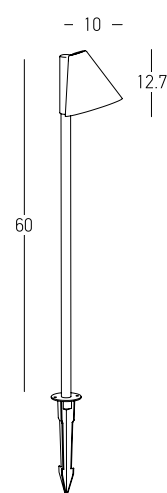

Bulb 1x GU10
Power 20W MAX
Input 220-240V, 50/60Hz
IP 65
Dimensions L: 10cm W: 10cm H: 60cm
Material Aluminium - Tempered Glass
Special Feature 50cm Cable Available
Spike Included
Recommended Base E282-SP / Not Included

Color Graphite / **Code E281**