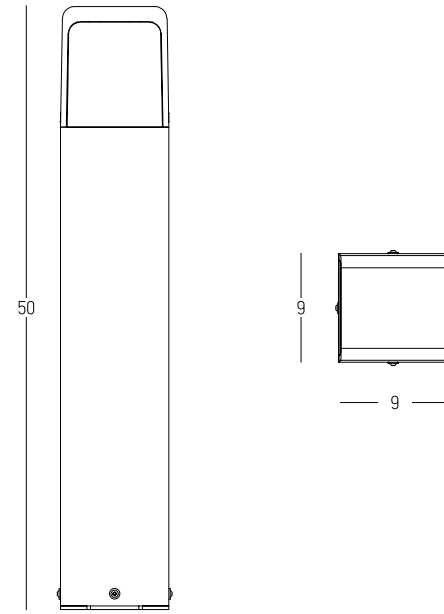

Power 13W
Input 220-240V, 50/60Hz
Color Temperature 3000K
Lumen 767Lm
Cri 80
IP 65
Dimensions L: 10cm W: 9cm H: 9cm
Material Aluminium
Special Feature Up - Down Lighting
Color Graphite / Code E352

Power 13W
Input 220-240V, 50/60Hz
Color Temperature 3000K
Lumen 767Lm
Cri 80
IP 65
Dimensions L: 9cm W: 9cm H: 50cm
Material Aluminium
Special Feature Double Sided Lighting
Color Graphite / Code E351