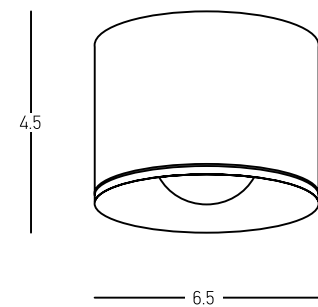

Power 12W
Input 220-240V, 50/60Hz
Color Temperature 3000K
Lumen 561Lm
Cri 90
IP 54
Dimensions Ø: 8cm H: 5.5cm
Beam Angle 120°
Material Aluminium
Color Sandy Black / **Code S131**
Color Sandy White / **Code S132**

Power 8W
Input 220-240V, 50/60Hz
Color Temperature 3000K
Lumen 454Lm
Cri 80
IP 54
Dimensions Ø: 6.5cm H: 4.5cm
Beam Angle 120°
Material Aluminium
Color Sandy Black / **Code S133**
Color Sandy White / **Code S134**