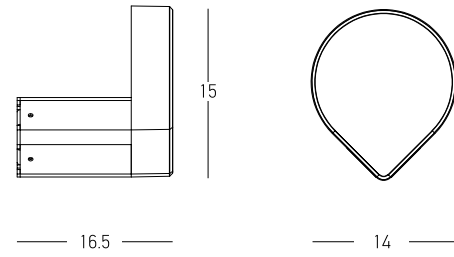

Power 13W
Input 220-240V, 50/60Hz
Color Temperature 3000K
Lumen 1035Lm
Cri 80
IP 65
Dimensions L: 16.5cm W: 14cm H: 15cm
Beam Angle 120°
Material Aluminium - PC Diffuser
Color Graphite / **Code E358**