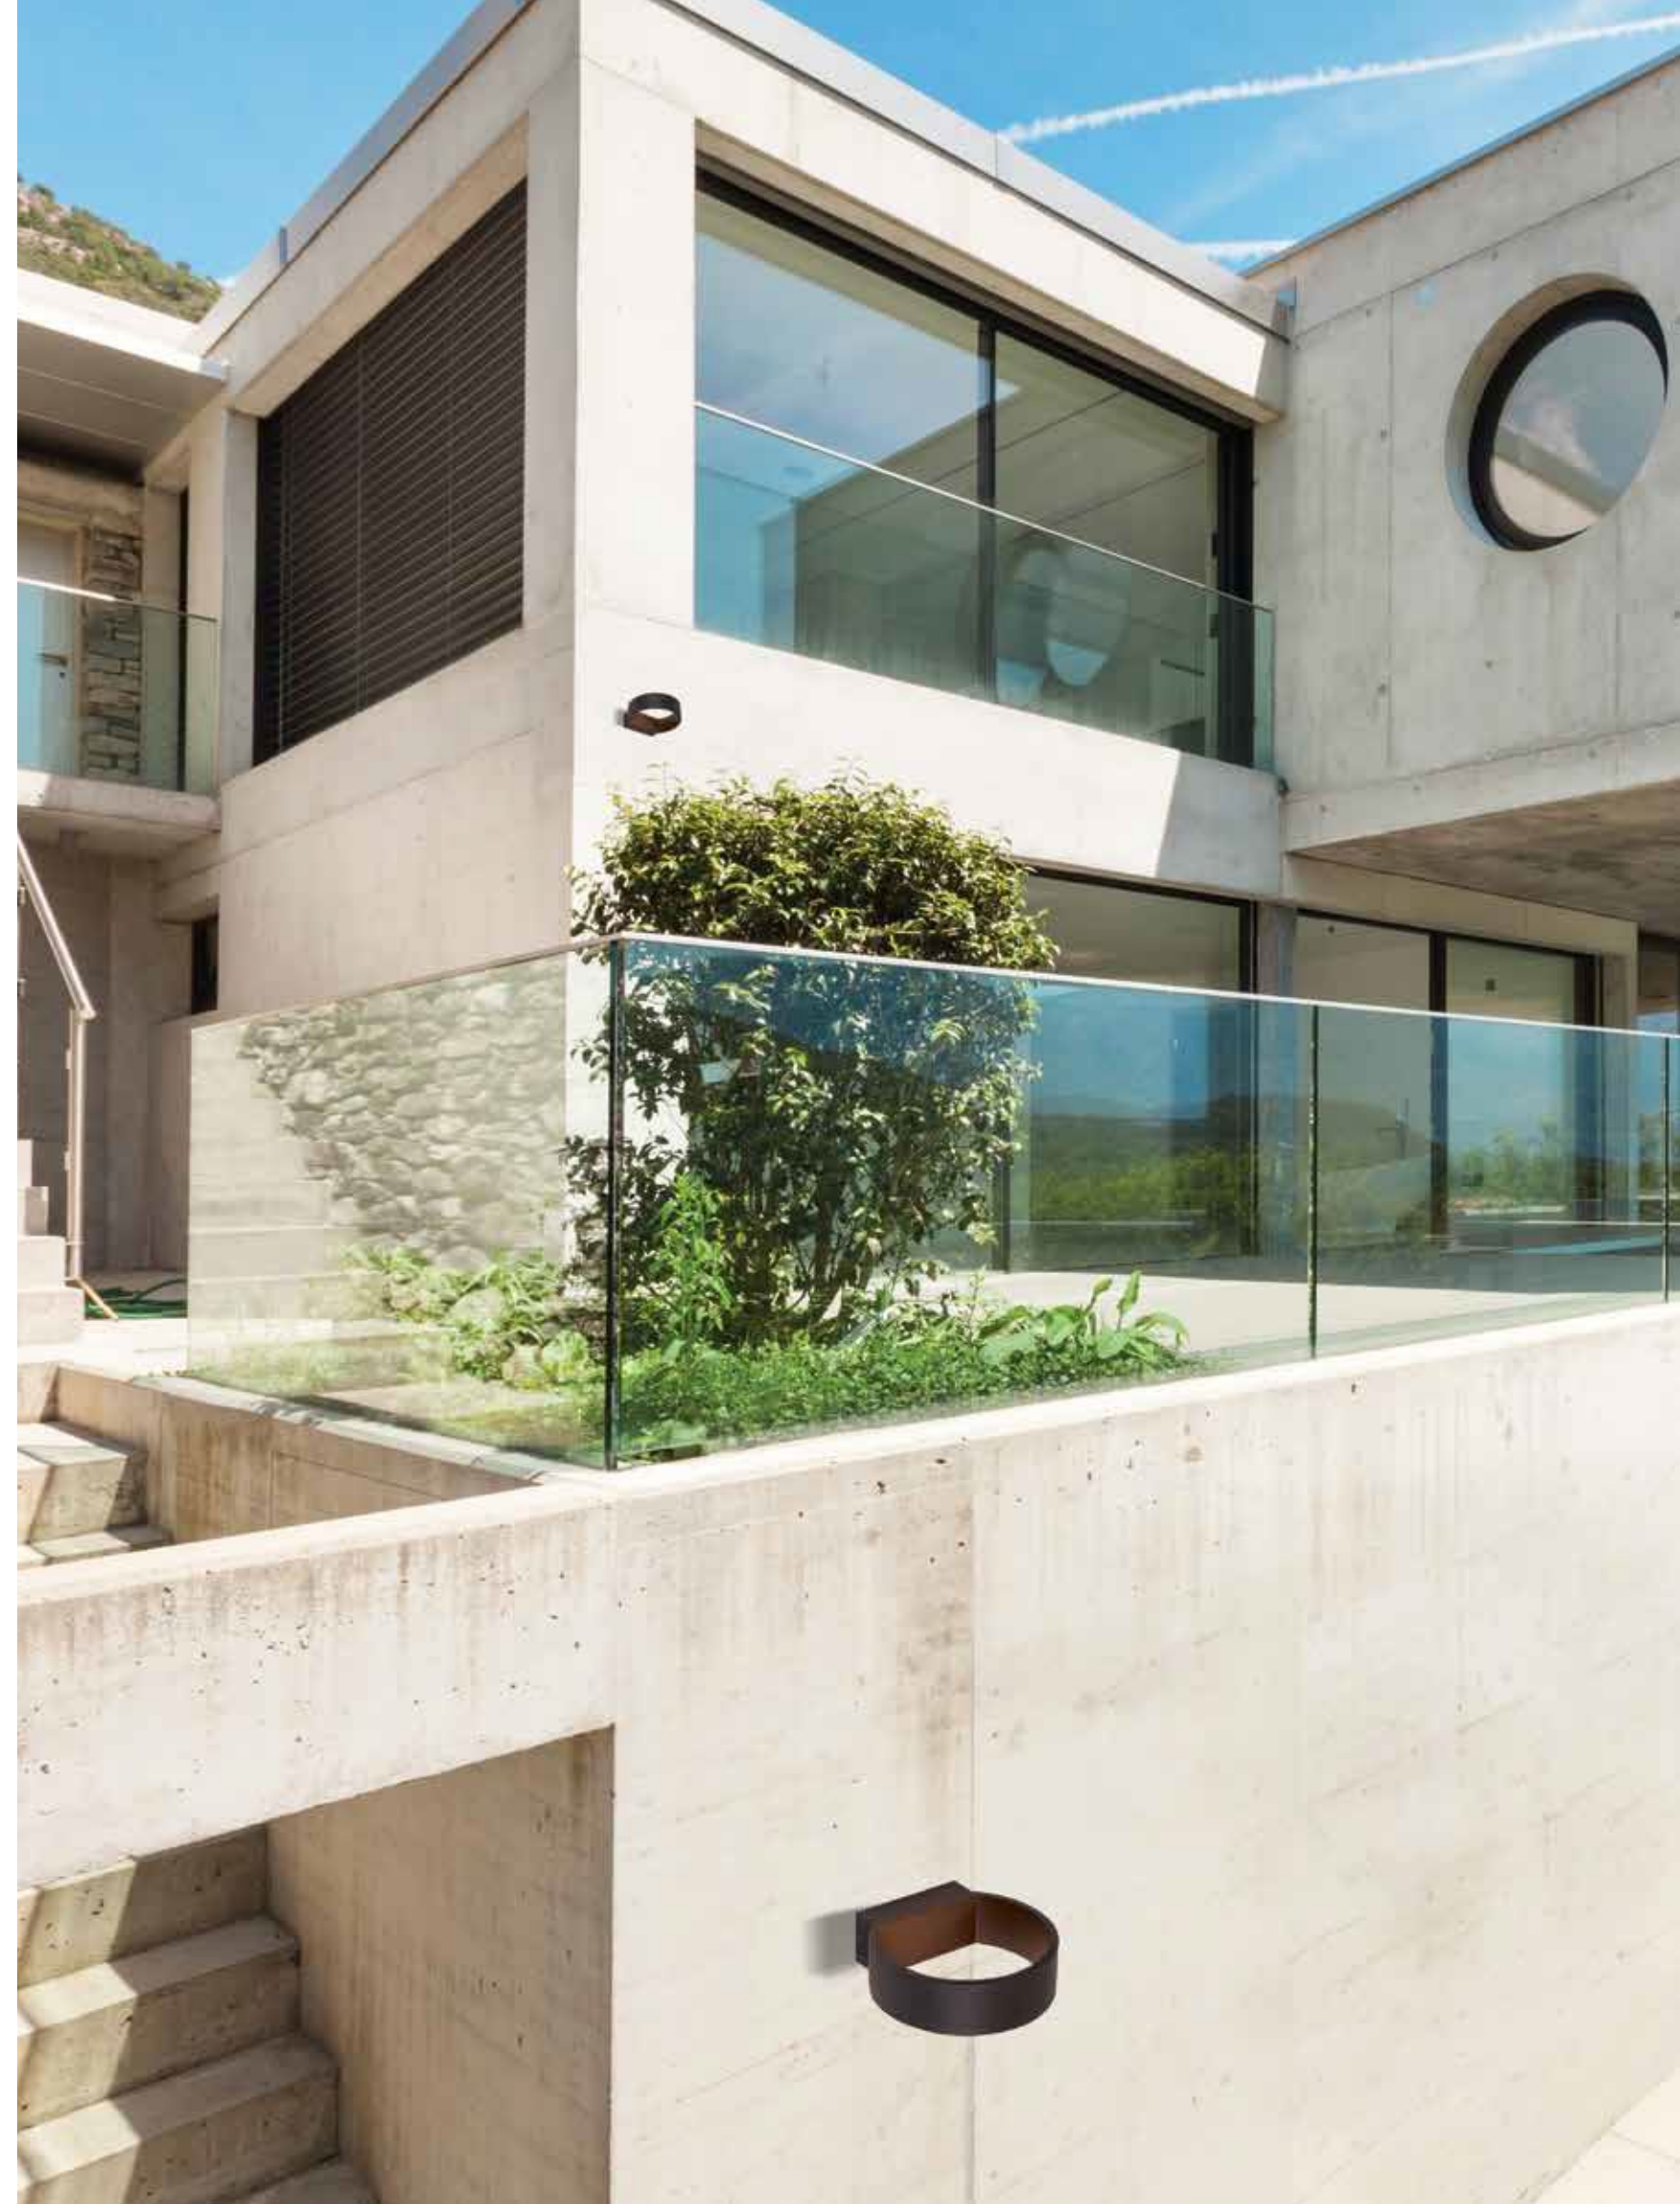

Power 12W
Input 220-240V, 50/60Hz
Color Temperature 3000K
Lumen 880Lm
Cri 80
IP 65
Dimensions L: 12.8cm W: 18.3cm H: 20cm
Material Aluminium
Color Dark Brown - Sandy White / **Code E271**