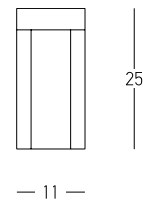

Power 12W
Input 220-240V, 50/60Hz
Color Temperature 3000K
Lumen 867Lm
Cri 80
IP 54
Dimensions Ø: 11cm H: 25cm
Material Aluminium
Color Graphite / **Code E133**