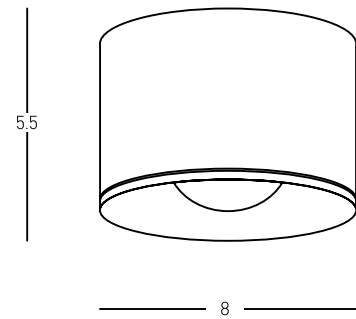

Power 12W
Input 220-240V, 50/60Hz
Color Temperature 3000K
Lumen 561Lm
Cri 90
IP 54
Dimensions Ø: 8cm H: 5.5cm
Beam Angle 120°
Material Aluminium
Color Sandy Black / **Code S131**
Color Sandy White / **Code S132**