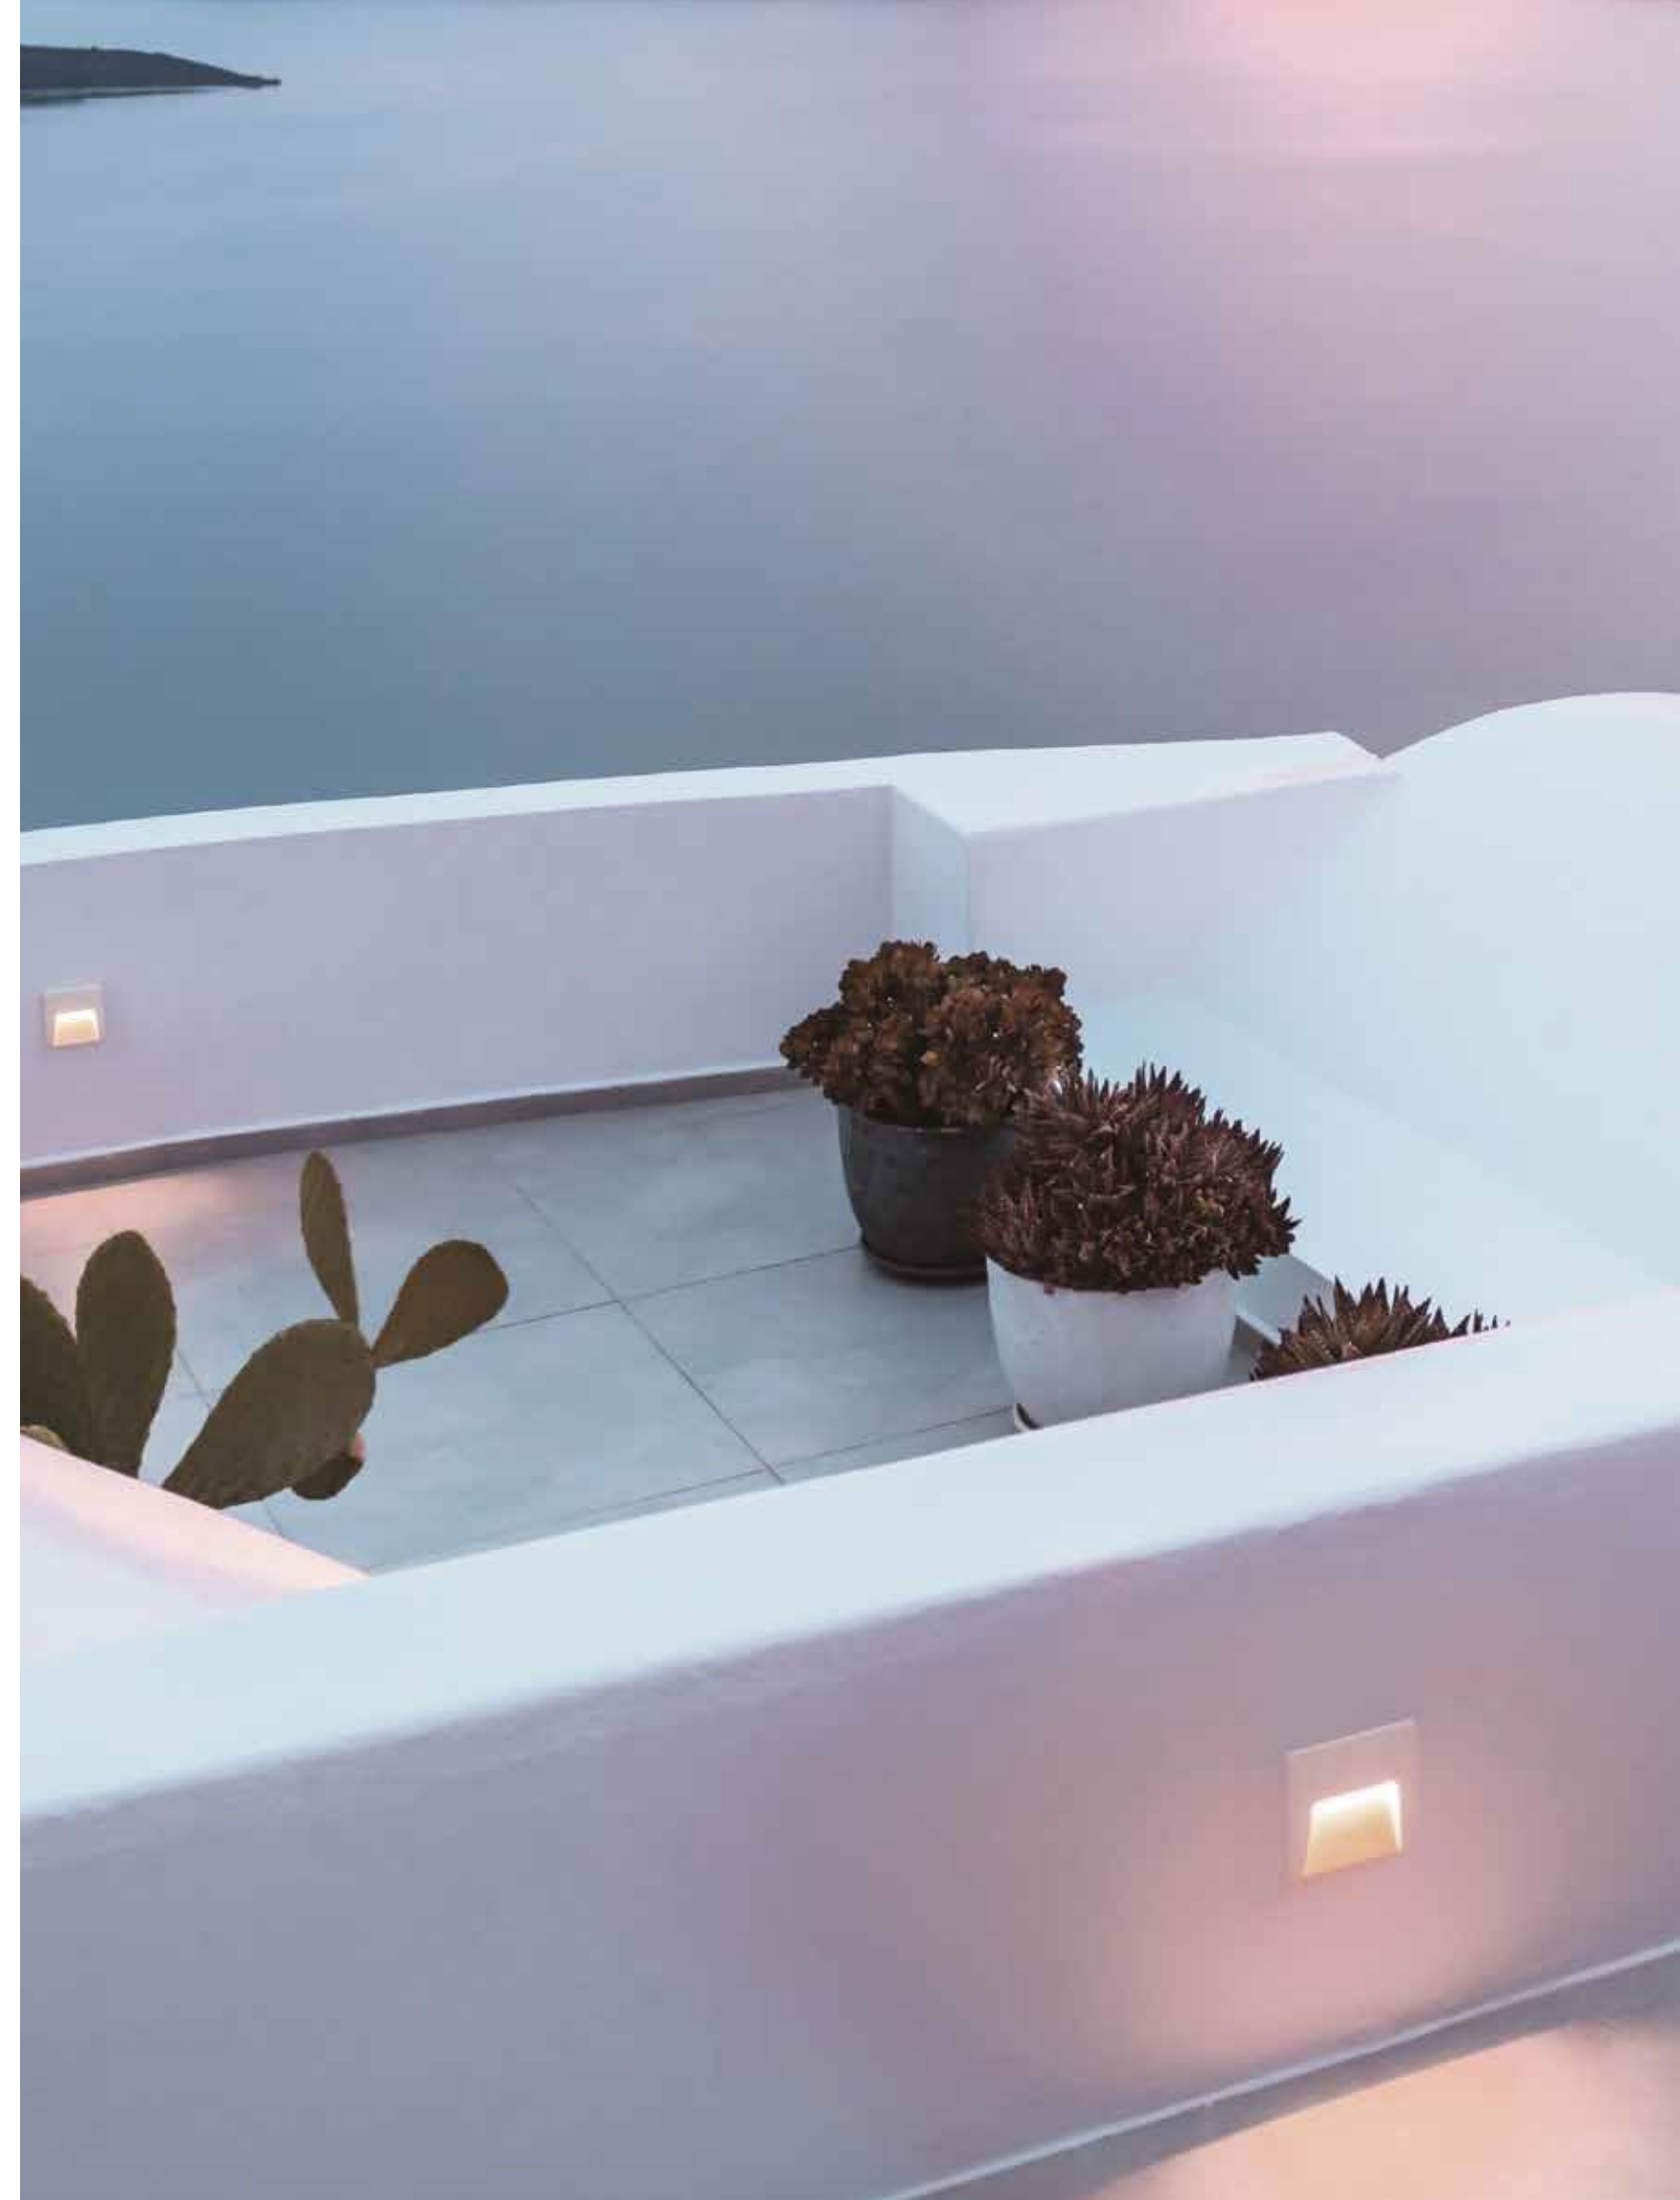

Power 4W
Input 220-240V, 50/60Hz
Color Temperature 3000K
Lumen 188Lm
Cri 80
IP 65
Dimensions L: 6cm W: 14cm H: 7cm
Depth 6cm
Material Aluminium - PC Diffuser
Recessed Mounting Box L: 6cm W: 13cm H: 6cm (Included)
Color Graphite / **Code E247-G**
Color Sandy White / **Code E247-W**

Power 2W
Input 220-240V, 50/60Hz
Color Temperature 3000K
Lumen 65Lm
Cri 80
IP 65
Dimensions L: 6cm W: 9cm H: 9cm
Depth 6cm
Material Aluminium - PC Diffuser
Recessed Mounting Box L: 6cm W: 6cm H: 8cm (Included)
Color Graphite / **Code E246-G**
Color Sandy White / **Code E246-W**