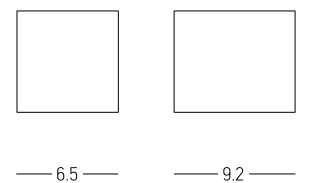

Bulb 2x GU10
Power 15W MAX
Input 220-240V, 50/60Hz
IP 54
Dimensions L: 9.2cm W: 6.5cm H: 15cm
Material Aluminium - Tempered Glass
Special Feature Up - Down Lighting
Color Graphite / **Code E124**

Bulb 1x GU10
Power 15W MAX
Input 220-240V, 50/60Hz
IP 54
Dimensions L: 9.2cm W: 6.5cm H: 9cm
Material Aluminium - Tempered Glass
Color Graphite / **Code E123**

Bulb 2x GU10
Power 15W MAX
Input 220-240V, 50/60Hz
IP 54
Dimensions L: 9.2cm W: 6.5cm H: 15cm
Material Aluminium - Tempered Glass
Special Feature Up - Down Lighting
Color Graphite / **Code E122**

Bulb 1x GU10
Power 15W MAX
Input 220-240V, 50/60Hz
IP 54
Dimensions L: 9.2cm W: 6.5cm H: 9cm
Material Aluminium - Tempered Glass
Color Graphite / **Code E121**