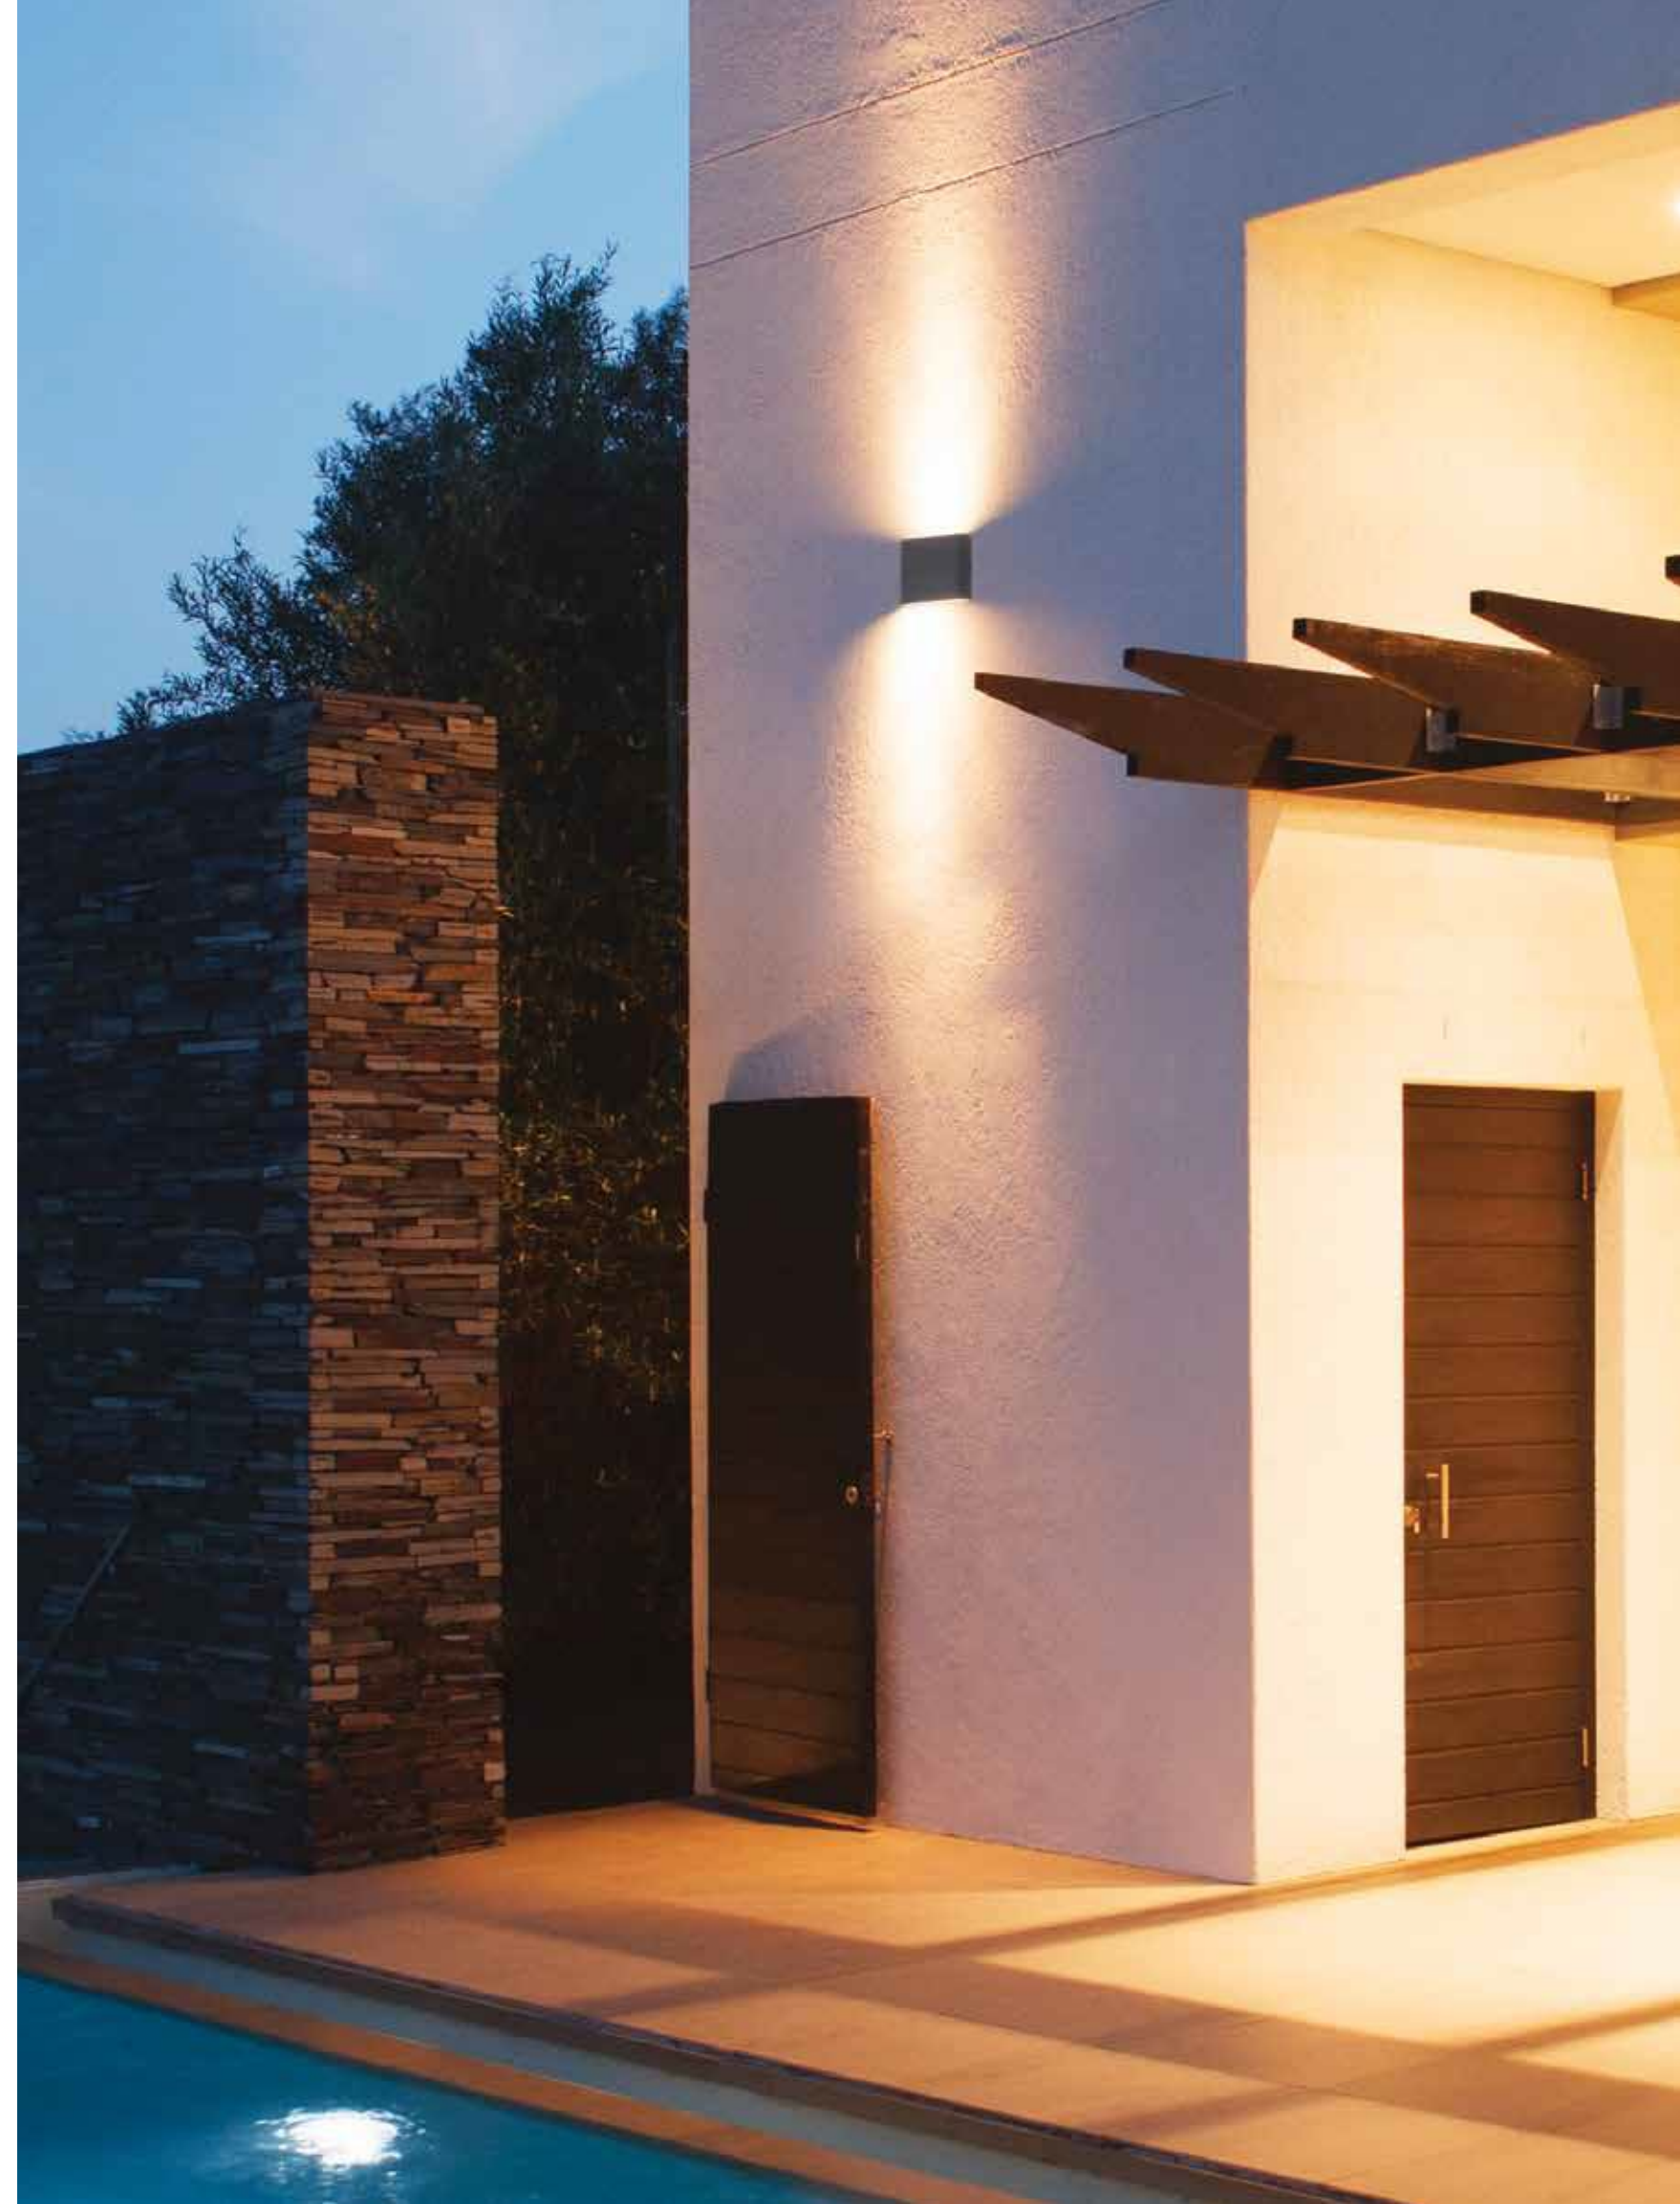

Power 2x 3W
Input 220-240V, 50/60Hz
Color Temperature 3000K
Lumen 480Lm
Cri 80
IP 65
Dimensions L: 3.1cm W: 11cm H: 9cm
Material Aluminium - Tempered Glass
Special Feature Up - Down Lighting
Color Graphite / **Code E238**

Power 2x 6W
Input 220-240V, 50/60Hz
Color Temperature 3000K
Lumen 960Lm
Cri 80
IP 65
Dimensions L: 3.1cm W: 17.5cm H: 9cm
Material Aluminium - Tempered Glass
Special Feature Up - Down Lighting
Color Graphite / **Code E239**

Power 2x 10W
Input 220-240V, 50/60Hz
Color Temperature 3000K
Lumen 1600Lm
Cri 80
IP 65
Dimensions L: 3.1cm W: 30cm H: 9cm
Material Aluminium - Tempered Glass
Special Feature Up - Down Lighting
Color Graphite / **Code E240**