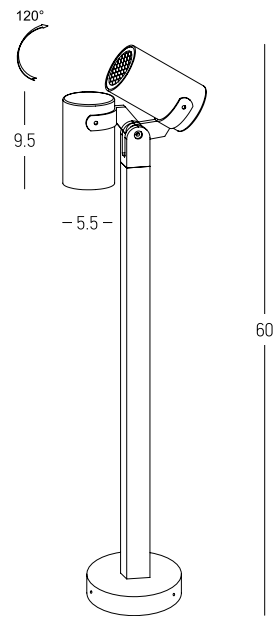

Power 13W
 Input 220-240V, 50/60Hz
 Color Temperature 3000K
 Lumen 1035Lm
 Cri 80
 IP 65
 Dimensions L: 19.5cm W: 14cm H: 50cm
 Beam Angle 120°
 Material Aluminium - PC Diffuser
 Color Graphite / **Code E357**

Power 7W
 Input 220-240V, 50/60Hz
 Color Temperature 3000K
 Lumen 658Lm
 Cri 80
 IP 67
 Dimensions L: 11cm W: 11cm H: 60cm
 Beam Angle 120°
 Material Aluminium - Clear Glass
 Color Graphite / **Code E367**

Bulb 1x GU10
 Power 15W MAX
 Input 220-240V, 50/60Hz
 IP 54
 Dimensions L: 11.5cm W: 5.5cm H: 60cm
 Base Ø: 11.5cm H: 3cm
 Spot Dimensions Ø: 5.5cm L: 9.5cm
 Material Aluminium - Tempered Glass
 Special Feature Movable Spot
 Honeycomb Included
 Color Graphite / **Code E325**