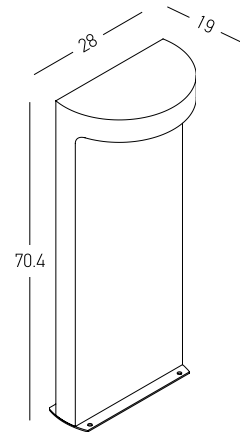

Power 8W
Input 220-240V, 50/60Hz
Color Temperature 3000K
Lumen 490Lm
Cri 80
IP 65
Dimensions L: 19cm W: 28cm H: 70.4cm
Material Concrete
Color Natural Concrete / **Code E383**