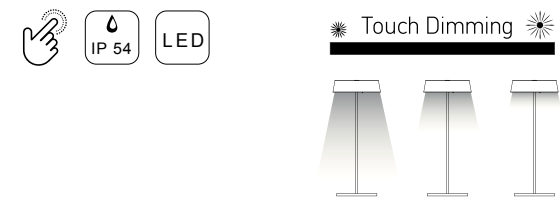

Power 2.2W
Input 220-240V, 50/60Hz
Color Temperature 3000K
Lumen 210Lm
Cri 80
IP 54
Dimensions Ø: 12cm H: 30cm
3 Steps Dimming 10%, 50%, 100%
Material Aluminium - PC Diffuser
Special Feature Shade Ø: 12cm H: 5cm
Portable Table Lamp
USB Cable & Adaptor Included

Color Sandy Black / **Code E289**
Color Sandy White / **Code E290**
Color Gold Matt / **Code E291**