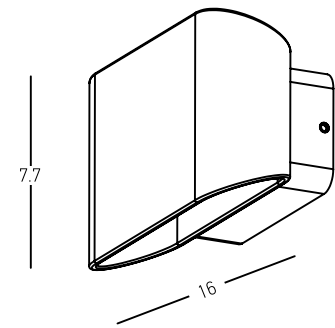

Power 11W
Input 220-240V, 50/60Hz
Color Temperature 3000K
Lumen 900Lm
Cri 80
IP 54
Dimensions L: 10cm W: 16cm H: 7.7cm
Material Aluminium - PC Diffuser
Special Feature Up - Down Lighting
Color Graphite / **Code E274**