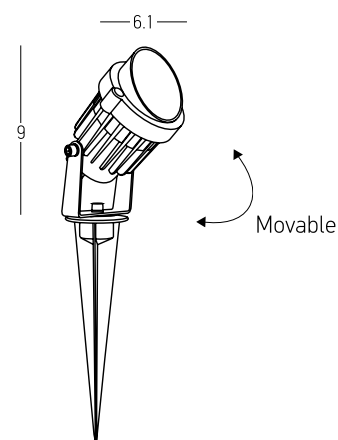

Power 5W
Input 220-240V, 50/60Hz
Color Temperature 3000K
Lumen 380Lm
Cri 80
IP 65
Dimensions Ø: 6.1cm H: 9cm
Beam Angle 36°
Material Aluminium - Tempered Glass
Special Feature 20cm Cable Available
Movable Spot
Spike Included

Color Graphite / **Code E153**