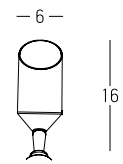

Bulb 1x GU10 LED
Power 7W MAX
Input 220-240V, 50/60Hz
IP 54
Dimensions Ø: 8.6cm L: 15.5cm H: 7.3cm
Material ABS - Tempered Glass
Special Feature 30cm Cable Available
Movable Spot
Spike Included
Color Black / **Code E310**