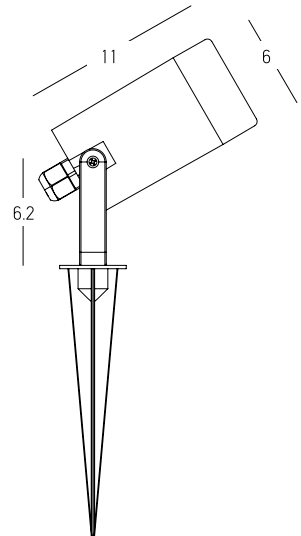

Bulb 1x GU10 LED
Power 7W MAX
Input 220-240V, 50/60Hz
IP 54
Dimensions Ø: 6cm L: 11cm H: 6.2cm
Material ABS - PC Diffuser
Special Feature 30cm Cable Available
Movable Spot
Without Spike
Color Black / **Code E311**

Bulb 1x GU10 LED
Power 7W MAX
Input 220-240V, 50/60Hz
IP 54
Dimensions Ø: 6cm L: 11cm H: 6.2cm
Material ABS - PC Diffuser
Special Feature 30cm Cable Available
Movable Spot
Spike Included
Color Black / **Code E312**