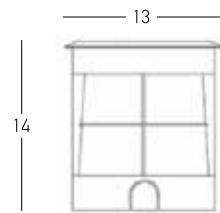

Power 7W
Input 220-240V, 50/60Hz
Color Temperature 3000K
Lumen 560Lm
Cri 80
IP 67
IK 8
Dimensions Ø: 13cm H: 14cm
Beam Angle 45°
Material Stainless Steel - Tempered Glass
Depth Required 15cm
Recessed Mounting Box Included
Special Feature Internal Adjustable Light
50cm Cable Available
Driver Included

Color Stainless Steel / **Code E360**