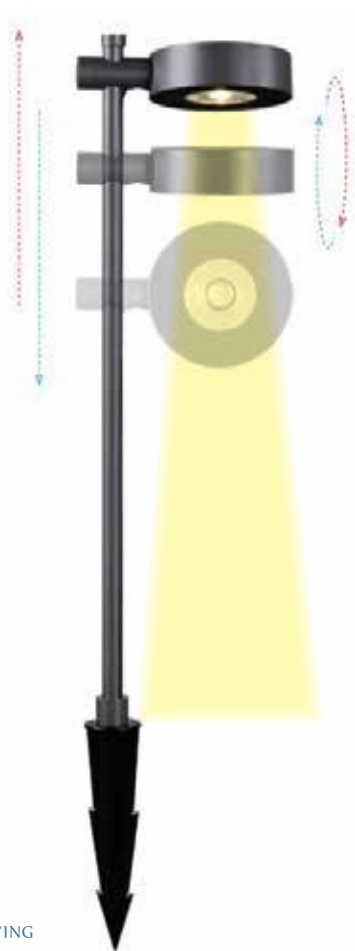

Power 6W
Input 220-240V, 50/60Hz
Color Temperature 3000K
Lumen 522Lm
Cri 90
IP 65
Dimensions L: 18cm W: 12cm H: 102cm
Base Ø: 10.5cm H: 1cm
Shade Dimensions Ø: 12cm H: 3.5cm
Beam Angle 36°
Material Aluminium - Tempered Glass
Special Feature 40cm Cable Available
Movable - Rotational Spot
Spike & Base Included

Color Graphite / **Code E292**