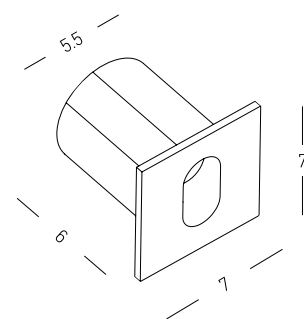

Power 3W
Input 220-240V, 50/60Hz
Color Temperature 3000K
Lumen 92Lm
Cri 90
IP 65
Dimensions Ø: 7cm L: 6.5cm
Material Aluminium - Tempered Glass
Depth Required 6cm
Recessed Mounting Box Ø: 5.5cm L: 6cm (Included)
Color Sandy White / **Code E321**

Power 3W
Input 220-240V, 50/60Hz
Color Temperature 3000K
Lumen 133Lm
Cri 90
IP 65
Dimensions Ø: 7cm L: 6.5cm
Material Aluminium - Tempered Glass
Depth Required 6cm
Recessed Mounting Box Ø: 5.5cm L: 6cm (Included)
Color Sandy White / **Code E320**

Power 3W
Input 220-240V, 50/60Hz
Color Temperature 3000K
Lumen 133Lm
Cri 90
IP 65
Dimensions L: 7.5cm W: 7cm H: 7cm
Material Aluminium - Tempered Glass
Depth Required 7cm
Recessed Mounting Box Ø: 5.5cm L: 7cm (Included)
Color Sandy White / **Code E319**