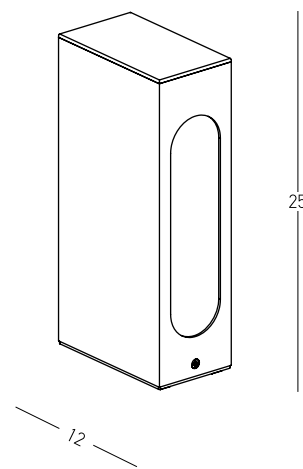

Power 6W
Input 220-240V, 50/60Hz
Color Temperature 3000K
Lumen 480Lm
Cri 80
IP 65
Dimensions L: 5cm W: 10cm H: 25
Material Aluminium - PC Diffuser
Color Rusty Brown / **Code E256**

Power 9W
Input 220-240V, 50/60Hz
Color Temperature 3000K
Lumen 720Lm
Cri 80
IP 65
Dimensions L: 5cm W: 10cm H: 25
Material Aluminium - PC Diffuser
Special Feature Double Side Lighting
Color Graphite / **Code E257**

Power 7W
Input 220-240V, 50/60Hz
Color Temperature 3000K
Lumen 560Lm
Cri 80
IP 54
Dimensions L: 12cm W: 7cm H: 25cm
Material Aluminium
Color Graphite / **Code E211**