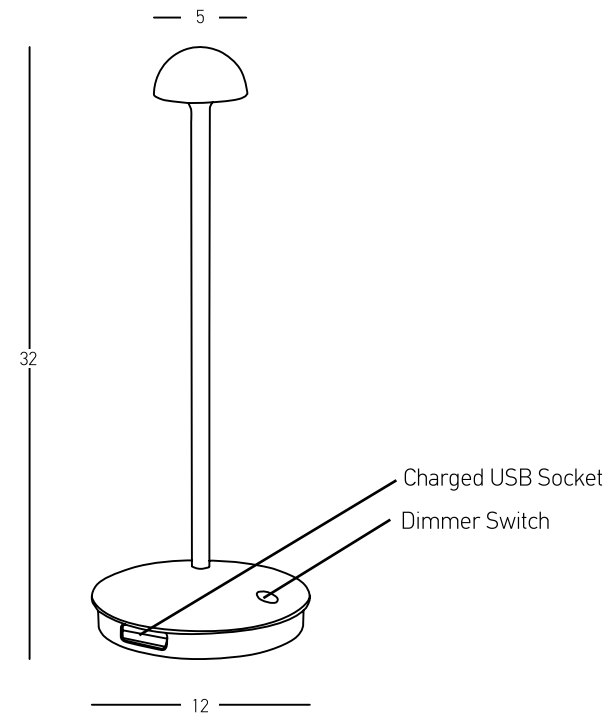

OUTDOOR LIGHTING | PORTABLE

Power 2W
Input 220-240V, 50/60Hz
Color Temperature 3000K
Lumen 99Lm
Cri 80
IP 54
Dimensions Ø: 12cm H: 32cm
3 Steps Dimming 10%, 50%, 100%
Material Aluminium - PC Diffuser
Special Feature Portable Table Lamp
USB Cable & Adaptor Included

Color Sandy Black / **Code E314**
Color Sandy White / **Code E313**