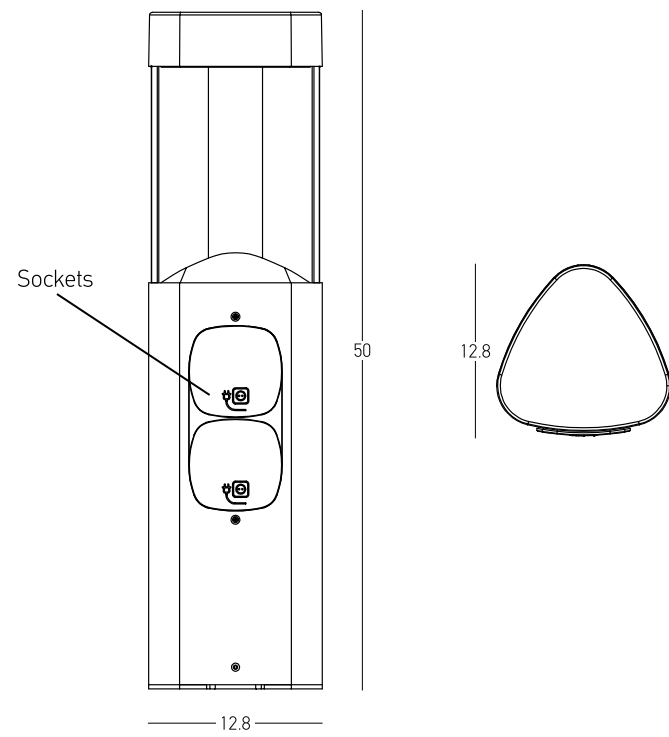

Power 7W
Input 220-240V, 50/60Hz
Color Temperature 3000K
Lumen 639Lm
Cri 80
IP 54
Dimensions L: 12.8cm W: 12.8cm H: 50cm
Material Aluminium - PC Diffuser
Special Feature 2 European Sockets 220-240V
Color Graphite / **Code E354**