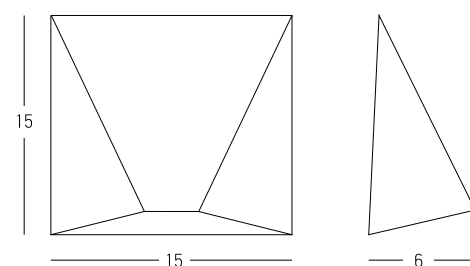

Power 7W
Input 220-240V, 50/60Hz
Color Temperature 3000K
Lumen 480Lm
Cri 80
IP 54
Dimensions L: 6cm W: 15cm H: 15cm
Material Aluminium - Glass
Color Graphite / **Code E243**