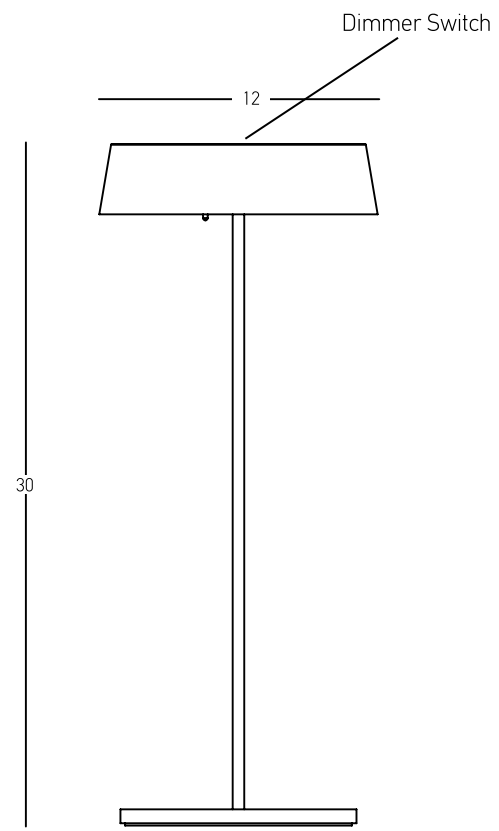

Color Sandy Black / **Code E314**
Color Sandy White / **Code E313**

OUTDOOR LIGHTING | PORTABLE

Power 2W
 Input 220-240V, 50/60Hz
 Color Temperature 3000K
 Lumen 168Lm
 Cri 80
 IP 44
 Dimensions Ø: 5.5cm H: 26.5cm
 3 Steps Dimming 10%, 50%, 100%
 Material Aluminium - PC Diffuser
 Special Feature Portable Table Lamp
 Charging Base with USB Cable Included

Color White / **Code E398**
 Color Black / **Code E399**
 Color Green / **Code E400**

Power 2W
 Input 220-240V, 50/60Hz
 Color Temperature 3000K
 Lumen 142Lm
 Cri 80
 IP 44
 Dimensions Ø: 11.8cm H: 10cm
 Shade Ø: 11.8cm H: 2cm
 3 Steps Dimming 10%, 50%, 100%
 Material Plastic
 Special Feature Portable Table Lamp
 USB Cable Included

Color White / **Code E401**
 Color Black / **Code E402**

Power 2.2W
Input 220-240V, 50/60Hz
Color Temperature 3000K
Lumen 210Lm
Cri 80
IP 54
Dimensions Ø: 12cm H: 30cm
3 Steps Dimming 10%, 50%, 100%
Material Aluminium - PC Diffuser
Special Feature Shade Ø: 12cm H: 5cm
Portable Table Lamp
USB Cable & Adaptor Included