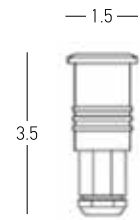

OUTDOOR LIGHTING | INGROUND

Power 0.2W
Input 24V
Color Temperature 3000K
Lumen 23Lm
Cri 80
IP 68
IK 10
Dimensions Ø: 1.5cm H: 3.5cm
Beam Angle 45°
Material Stainless Steel - Tempered Glass
Depth Required 11: 5cm
Special Feature 50cm Cable Available
Recommended Driver D-20-24 (Not Included)
Color Stainless Steel / **Code E364**