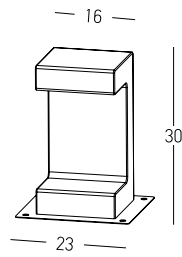

Power 8W
Input 220-240V, 50/60Hz
Color Temperature 3000K
Lumen 490Lm
Cri 90
IP 54
Dimensions L: 15cm W: 16cm H: 30cm
Base L: 21cm W: 23cm
Material Concrete
Color Natural Concrete / **Code E191**