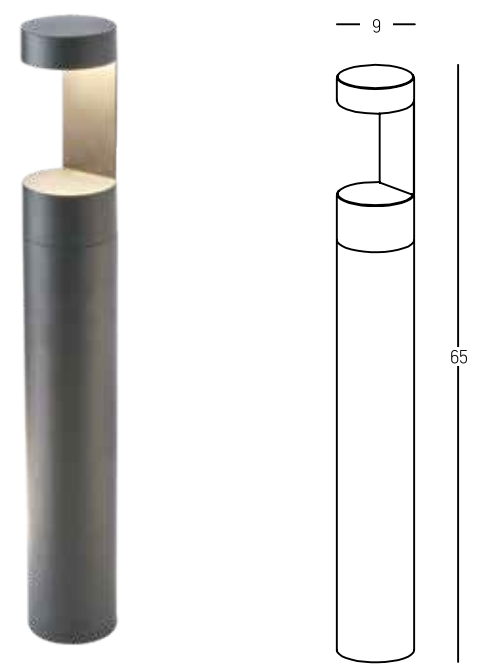

Power 9W
Input 220-240V, 50/60Hz
Color Temperature 3000K
Lumen 1180Lm
Cri 90
IP 54
Dimensions Ø: 9cm H: 65cm
Beam Angle 120°
Material Aluminium - Tempered Glass
Color Graphite / **Code E298**