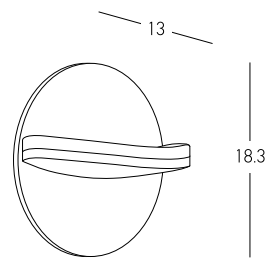

Power 16W
Input 220-240V, 50/60Hz
Color Temperature 3000K
Lumen 1106Lm
Cri 80
IP 65
Dimensions Ø: 18.3cm L: 13cm
Material Aluminium - Opal PC Diffuser
Special Feature Movable Light
Color Dark Brown / **Code E267**