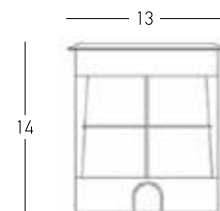

Asymmetric

Power 7W
Input 220-240V, 50/60Hz
Color Temperature 3000K
Lumen 560Lm
Cri 80
IP 67
IK 8
Dimensions Ø: 13cm H: 14cm
Beam Angle 45°
Material Stainless Steel - Tempered Glass
Depth Required 11.5cm
Recessed Mounting Box Included
Special Feature Asymmetric
50cm Cable Available
Driver Included

Color

Stainless Steel / Code E362