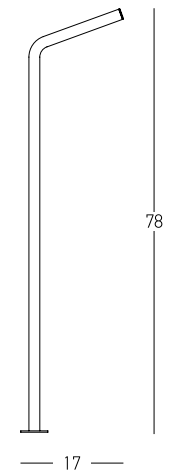

Power 9W
Input 220-240V, 50/60Hz
Color Temperature 3000K
Lumen 785Lm
Cri 80
IP 54
Dimensions L: 19.5cm W: 6cm H: 20.7cm
Material Aluminium - PC Diffuser
Color Graphite / **Code E205**