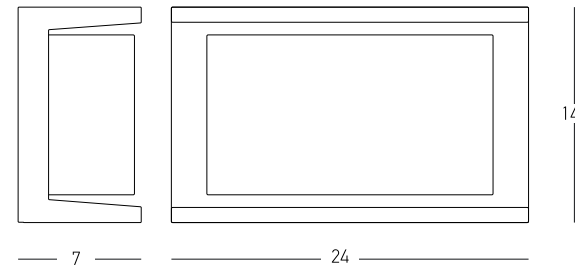

Bulb 1x E27
Power 18W MAX
Input 220-240V, 50/60Hz
IP 54
Dimensions L: 7cm W: 24cm H: 14cm
Material Alumunium - PC Diffuser
Color Graphite / **Code E149**