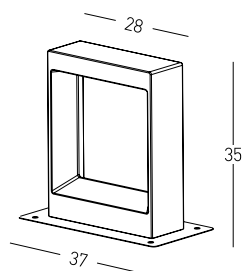

Power 8W
Input 220-240V, 50/60Hz
Color Temperature 3000K
Lumen 490Lm
Cri 90
IP 54
Dimensions L: 15cm W: 16cm H: 30cm
Base L: 21cm W: 23cm
Material Concrete
Color Natural Concrete / **Code E191**

Power 8W
Input 220-240V, 50/60Hz
Color Temperature 3000K
Lumen 490Lm
Cri 90
IP 54
Dimensions L: 15cm W: 16cm H: 70cm
Base L: 21cm W: 23cm
Material Concrete
Color Natural Concrete / **Code E192**

Power 8W
Input 220-240V, 50/60Hz
Color Temperature 3000K
Lumen 490Lm
Cri 90
IP 54
Dimensions L: 10cm W: 28cm H: 35cm
Base L: 19cm W: 37cm
Material Concrete
Color Natural Concrete / **Code E190**