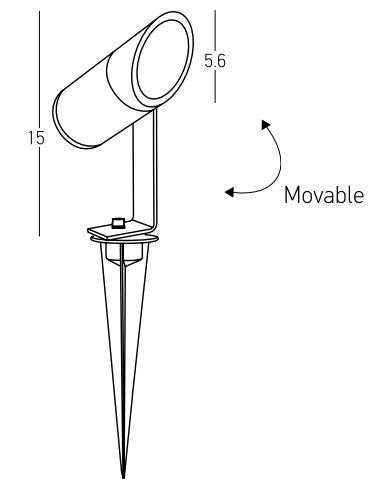

Power 12W
 Input 220-240V, 50/60Hz
 Color Temperature 3000K
 Lumen 740Lm
 Cri 80
 IP 65
 Dimensions L: 7cm W: 7cm H: 25cm
 Base Ø: 6cm H: 0.5cm
 Beam Angle 40°
 Material Aluminium - Tempered Glass
 Special Feature 40cm Cable Available
 Movable Spot
 Spike & Base Included
 Waterproof Connector Included

Color Graphite / **Code E286**

Power 12W
 Input 220-240V, 50/60Hz
 Color Temperature 3000K
 Lumen 740Lm
 Cri 80
 IP 65
 Dimensions Ø: 7.5cm L: 13cm H: 25cm
 Base Ø: 6cm H: 0.5cm
 Beam Angle 40°
 Material Aluminium - Tempered Glass
 Special Feature 40cm Cable Available
 Movable Spot
 Spike & Base Included
 Waterproof Connector Included

Color Graphite / **Code E285**

Bulb 1x GU10
Power 20W MAX
Input 220-240V, 50/60Hz
IP 65
Dimensions Ø: 7.5cm L: 13cm H: 25cm
Base Ø: 6cm H: 0.5cm
Material Aluminium - Tempered Glass
Special Feature 40cm Cable Available
Movable Spot
Spike & Base Included
Waterproof Connector Included
Color Dark Brown / Code E284