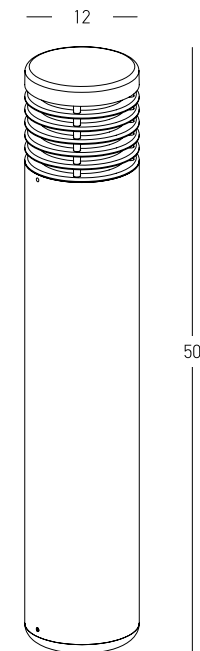

Power 10W
Input 220-240V, 50/60Hz
Color Temperature 3000K
Lumen 919Lm
Cri 80
IP 65
Dimensions Ø: 12cm L: 15.5cm H: 21.3cm
Material Aluminium - PC Diffuser
Color Graphite / **Code E344**

Power 10W
Input 220-240V, 50/60Hz
Color Temperature 3000K
Lumen 923Lm
Cri 80
IP 65
Dimensions Ø: 12cm H: 50cm
Material Aluminium - PC Diffuser
Color Graphite / **Code E345**