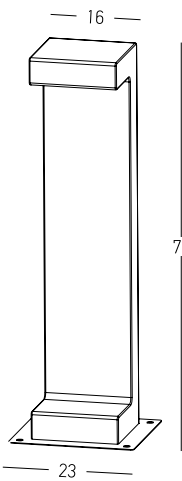

Power 8W
Input 220-240V, 50/60Hz
Color Temperature 3000K
Lumen 490Lm
Cri 90
IP 54
Dimensions L: 15cm W: 16cm H: 70cm
Base L: 21cm W: 23cm
Material Concrete
Color Natural Concrete / **Code E192**