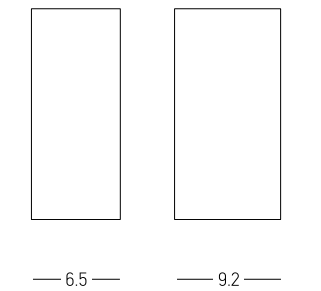

Bulb 2x GU10
Power 15W MAX
Input 220-240V, 50/60Hz
IP 54
Dimensions L: 9.2cm W: 6.5cm H: 15cm
Material Aluminium - Tempered Glass
Special Feature Up - Down Lighting
Color Graphite / **Code E122**