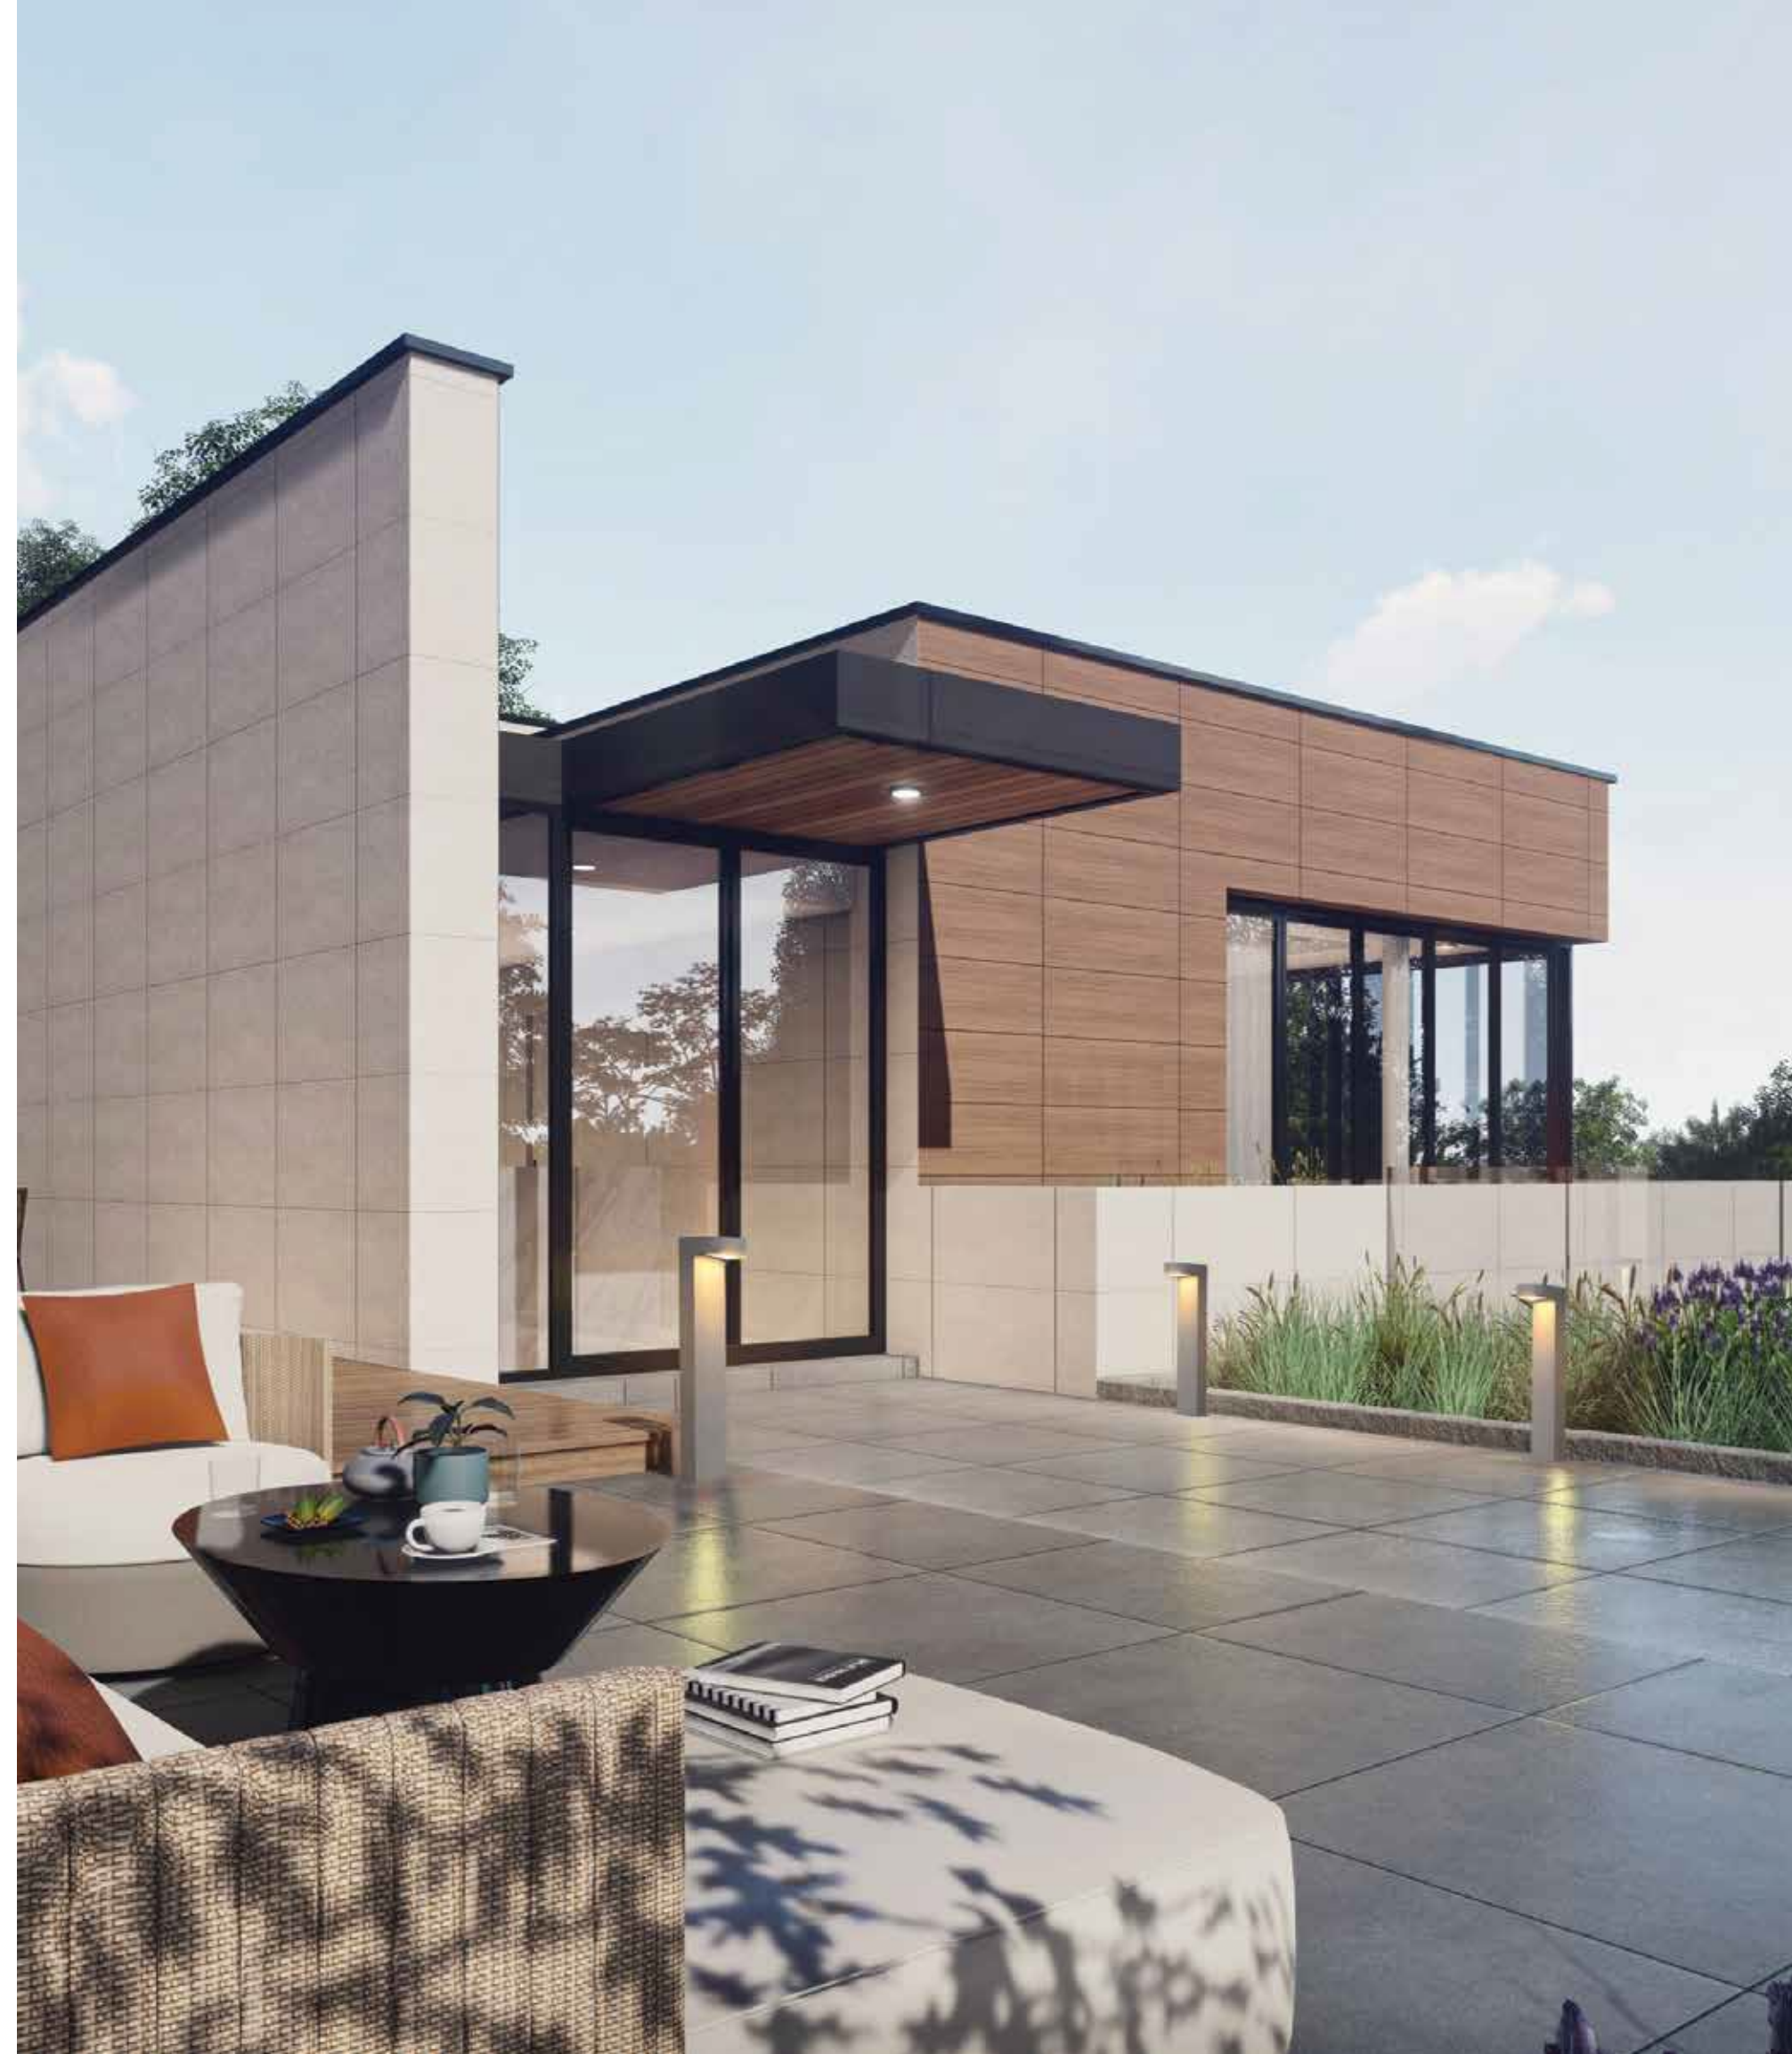

Power 2x 8W
Input 220-240V, 50/60Hz
Color Temperature 3000K
Lumen 780Lm
Cri 80
IP 65
Dimensions Ø: 28cm H: 70.4cm
Material Concrete
Color Natural Concrete / **Code E384**