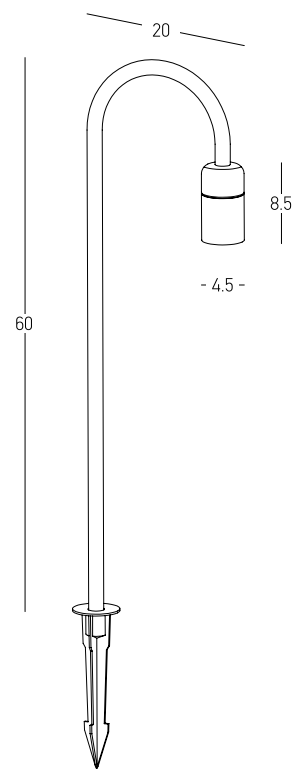

Color Graphite / **Code E282**

Base for E281 - E282
 Dimensions Ø: 9.5cm H: 2cm
 Material Aluminium

Color Graphite / **Code E282-SP**

Power 6W
 Input 220-240V, 50/60Hz
 Color Temperature 3000K
 Lumen 522Lm
 Cri 80
 IP 65
 Dimensions L: 10cm W: 10cm H: 60cm
 Base Ø: 9.5cm H: 2cm
 Beam Angle 40°
 Material Aluminium - Tempered Glass
 Special Feature 50cm Cable Available
 Spike & Base Included
 Color Graphite / **Code E283**