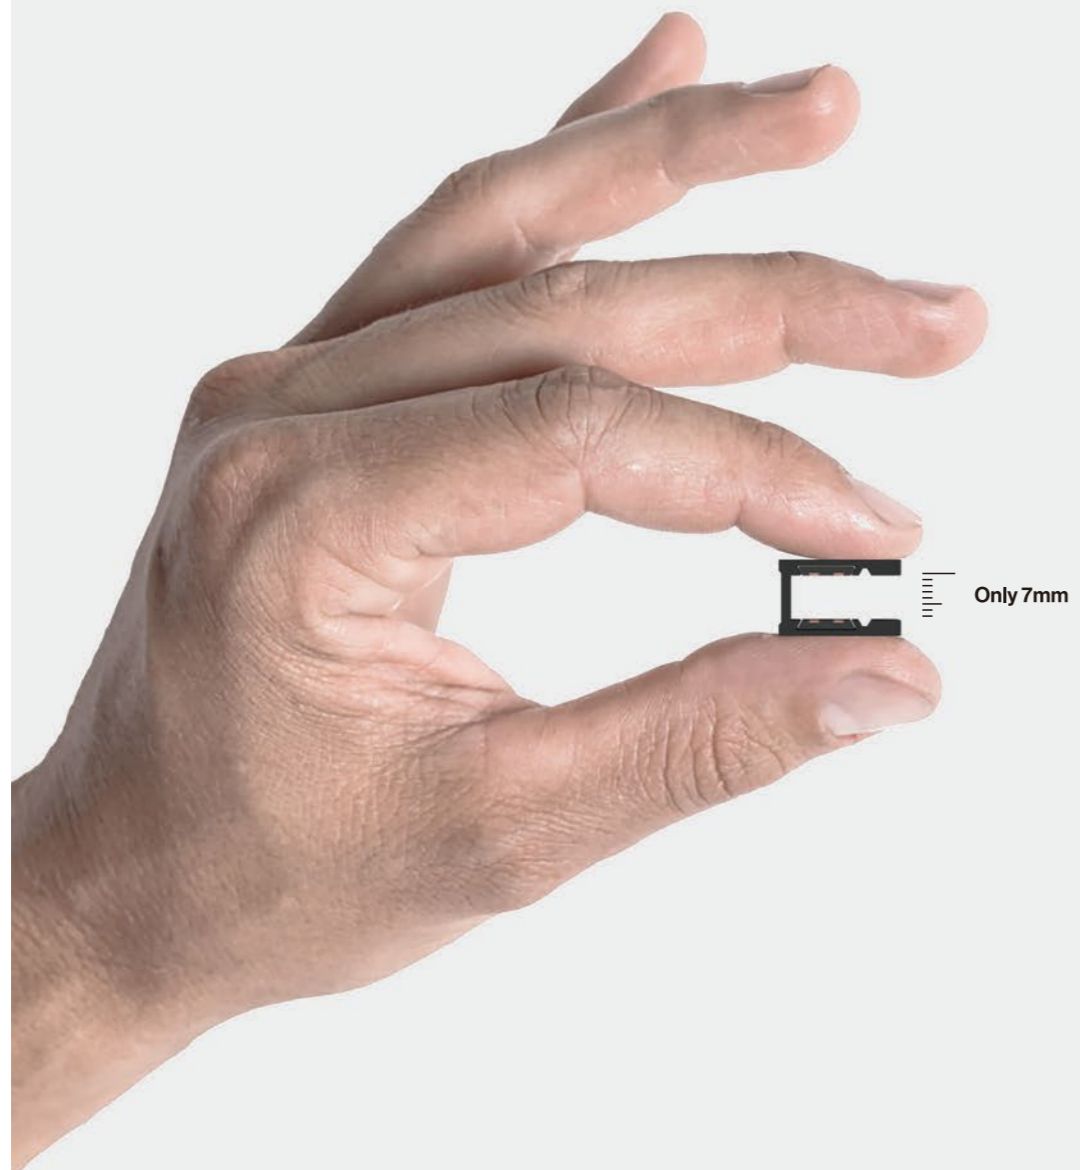

## Micro Track

is a complete system with tracks for different applications in order to meet all the technical and design needs.

**Only 7mm**

Ultra-compact, ultra-thin size, and minimalist design:  
**Micro Track** is a revolutionary system that only 7 millimeters, suitable for surface mounting, pendant lights, and frameless lighting solutions.