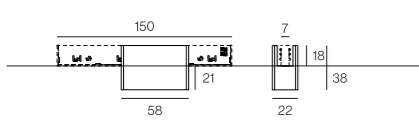

Dimensions

Material colour

White ☐

Black ☒

Reflector color

White ☐

Black ☒