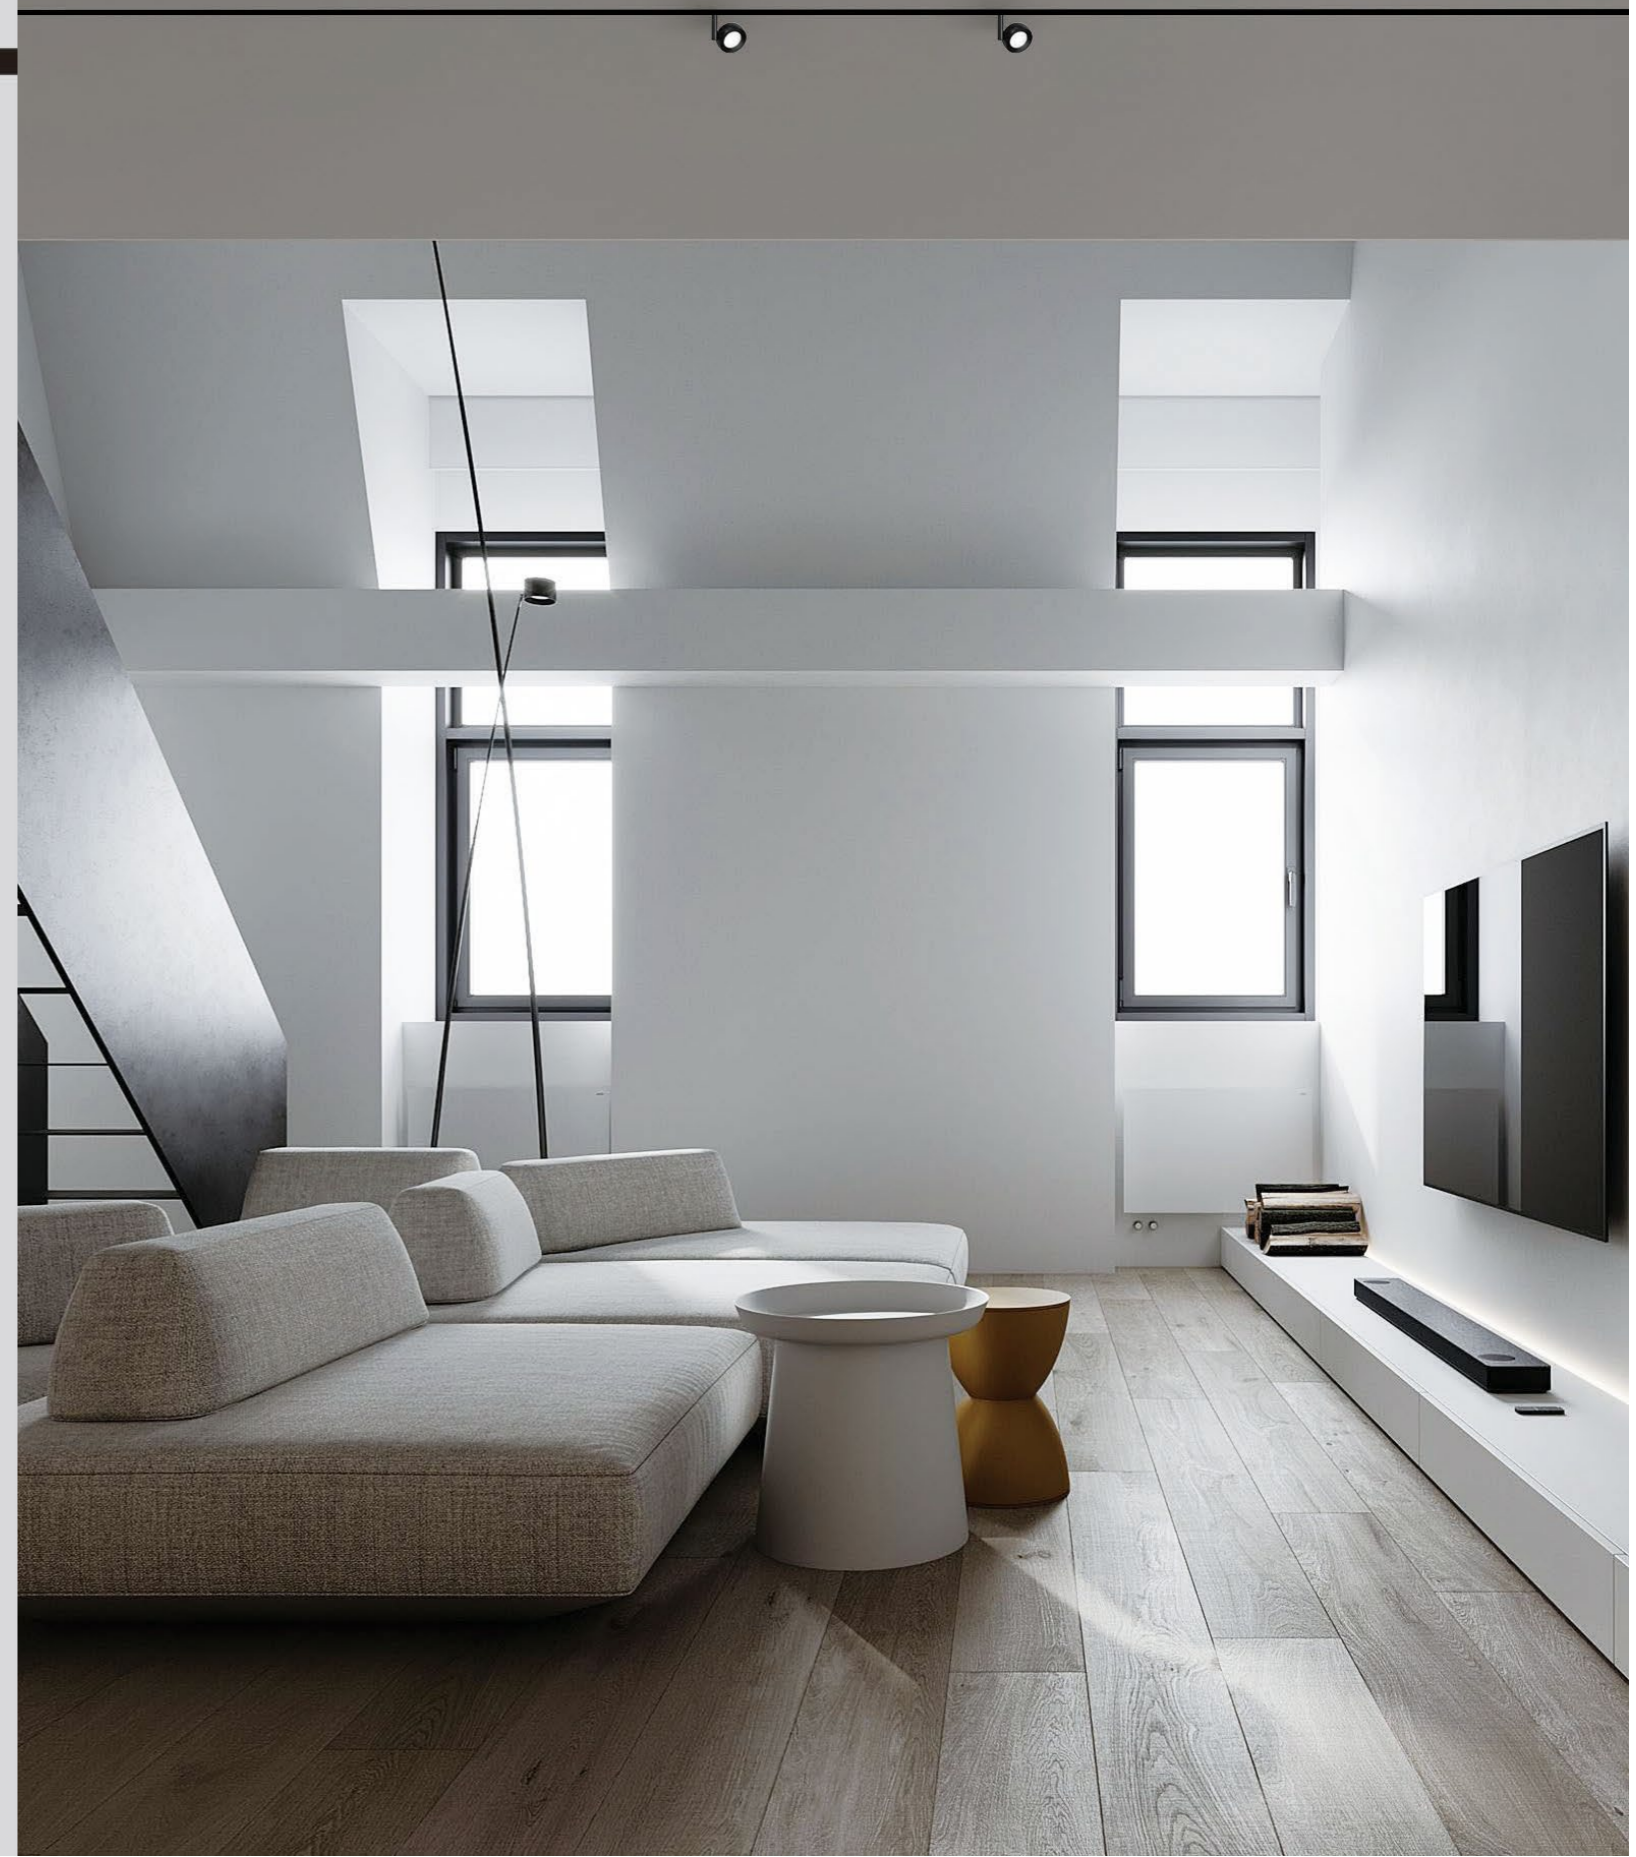

## MTF-ORIEL

This product breaks away from traditional concepts, with the lamp head being flexibly adjustable to change the angle of illumination. It automatically rotates effortlessly to achieve the ideal lighting effect.