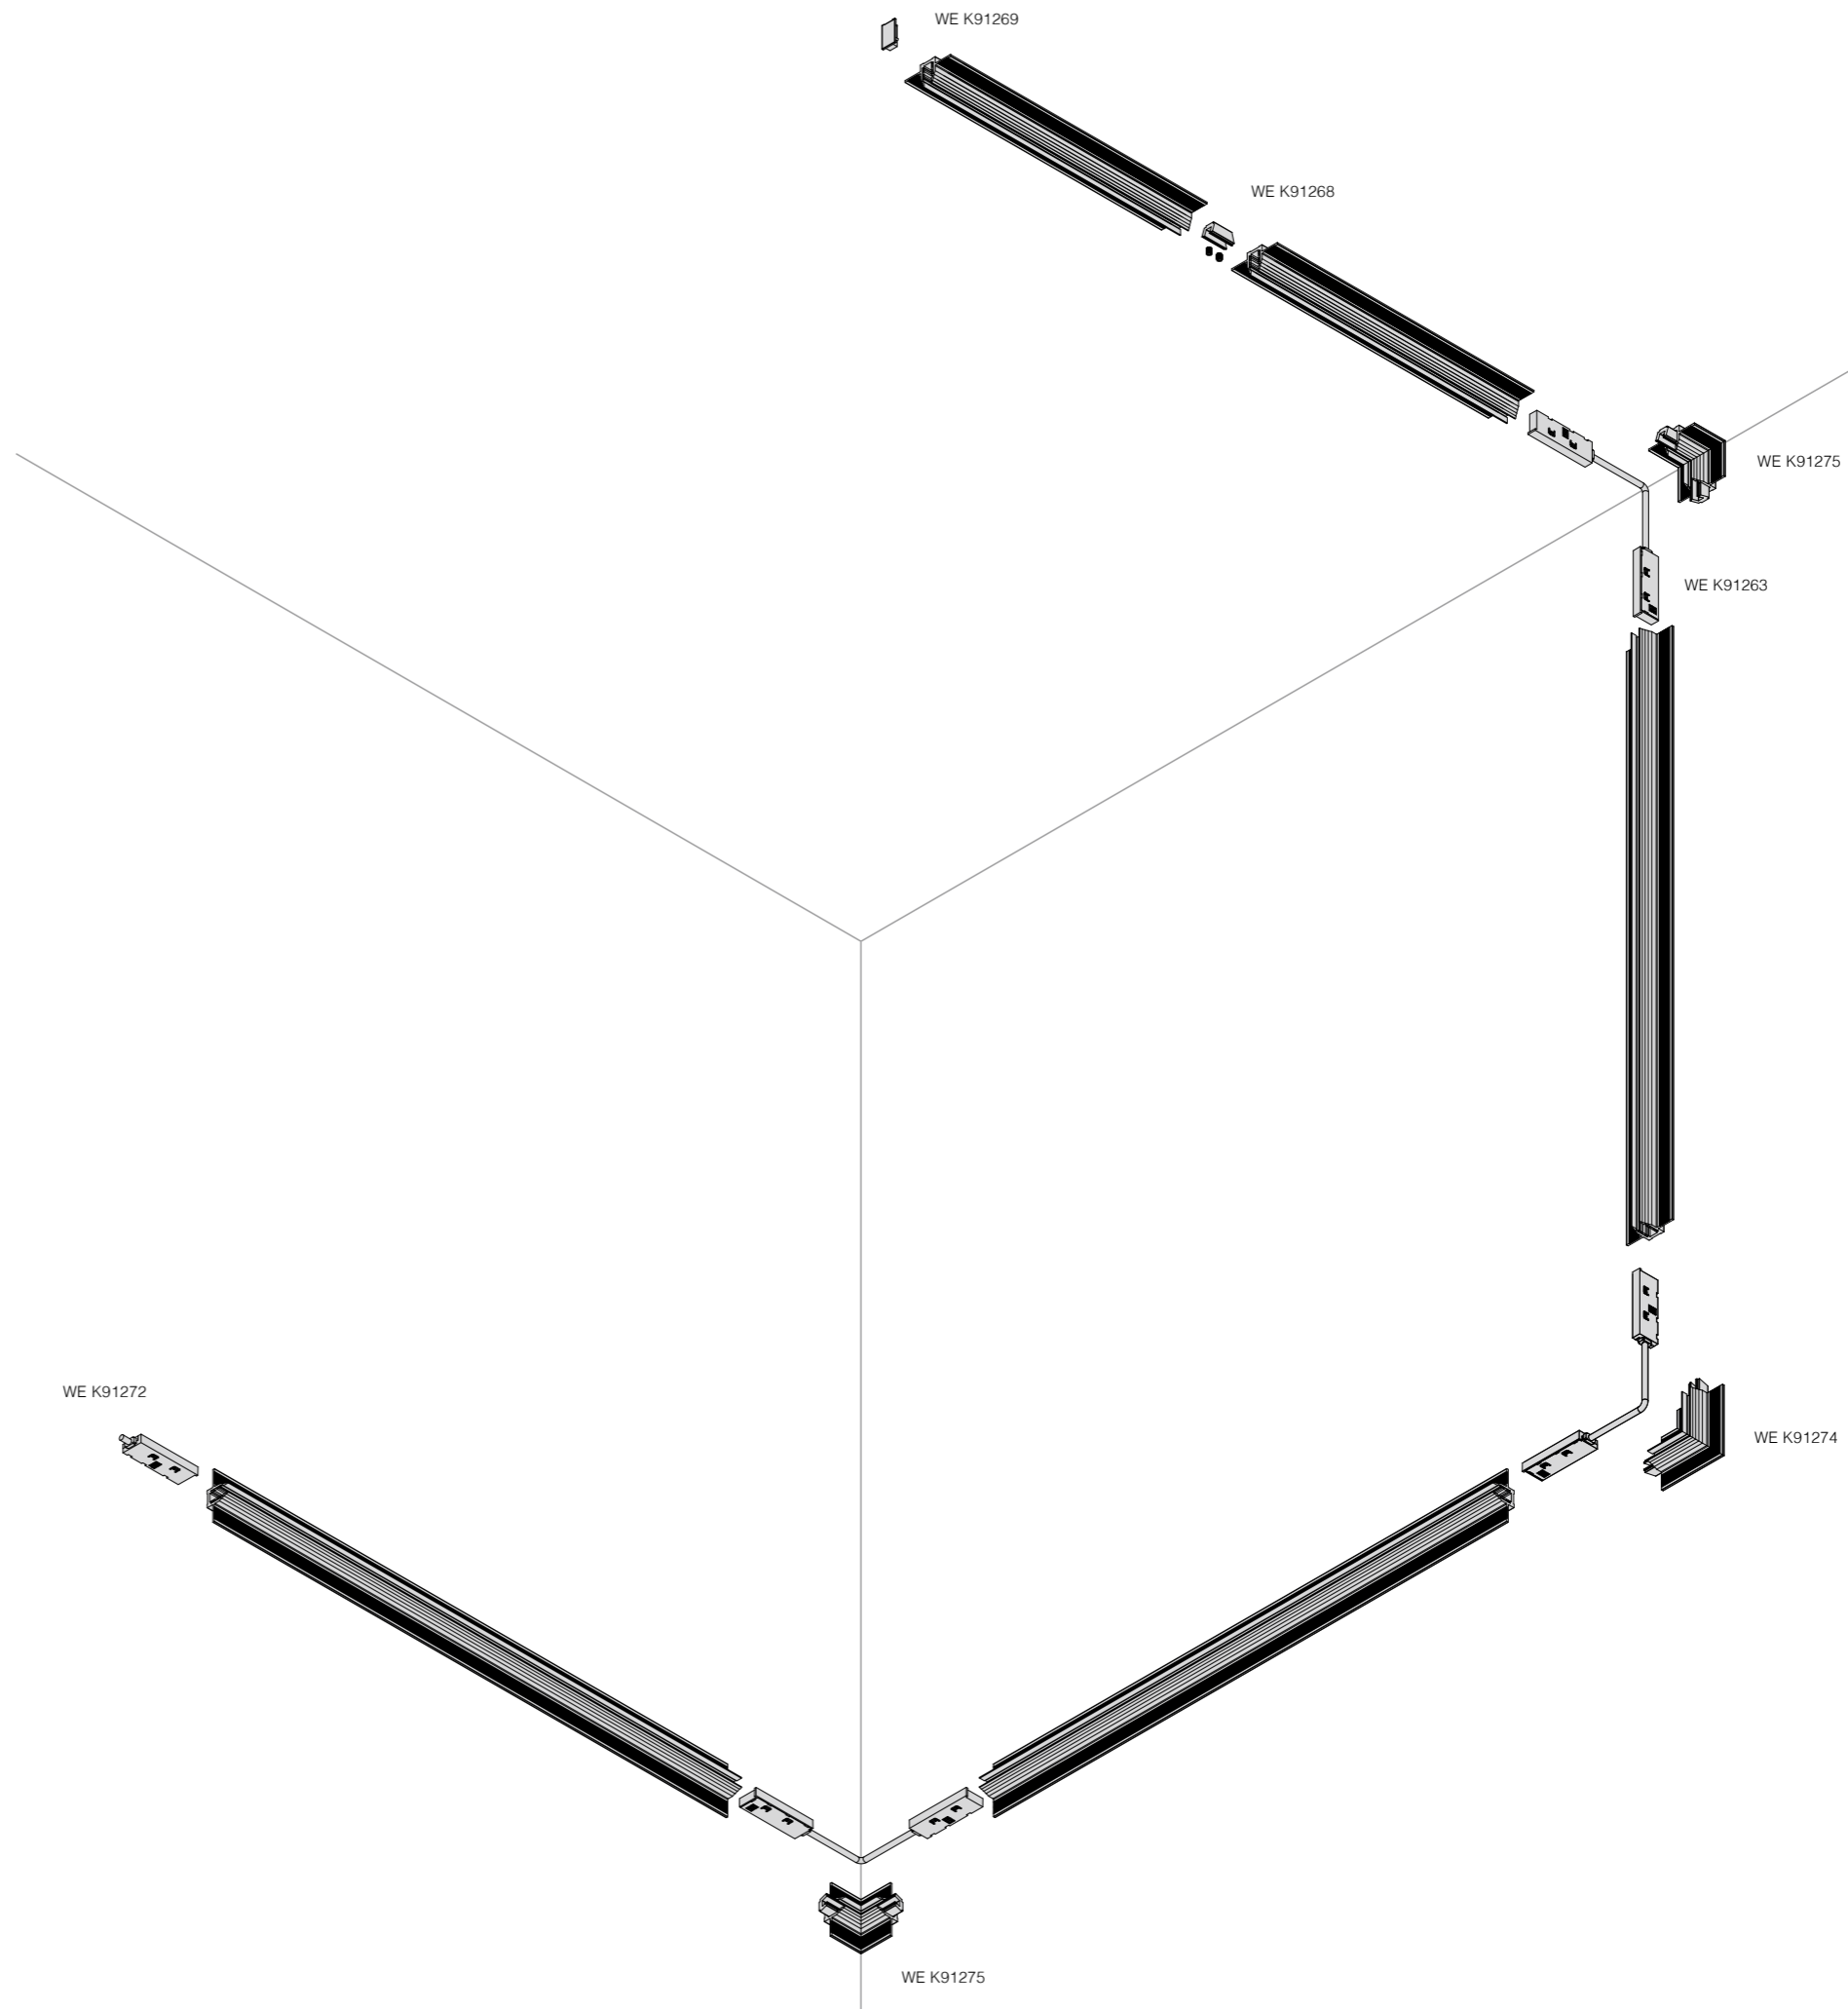

Track Accessories

	WE K91268	WE K91269	
	WE K91274	WE K91275	WE K91276
	WE K91262	WE K91263	

Notice
For other colors, please consult us.

Material | AL | PC