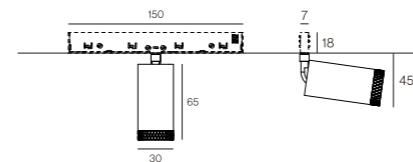

Dimensions