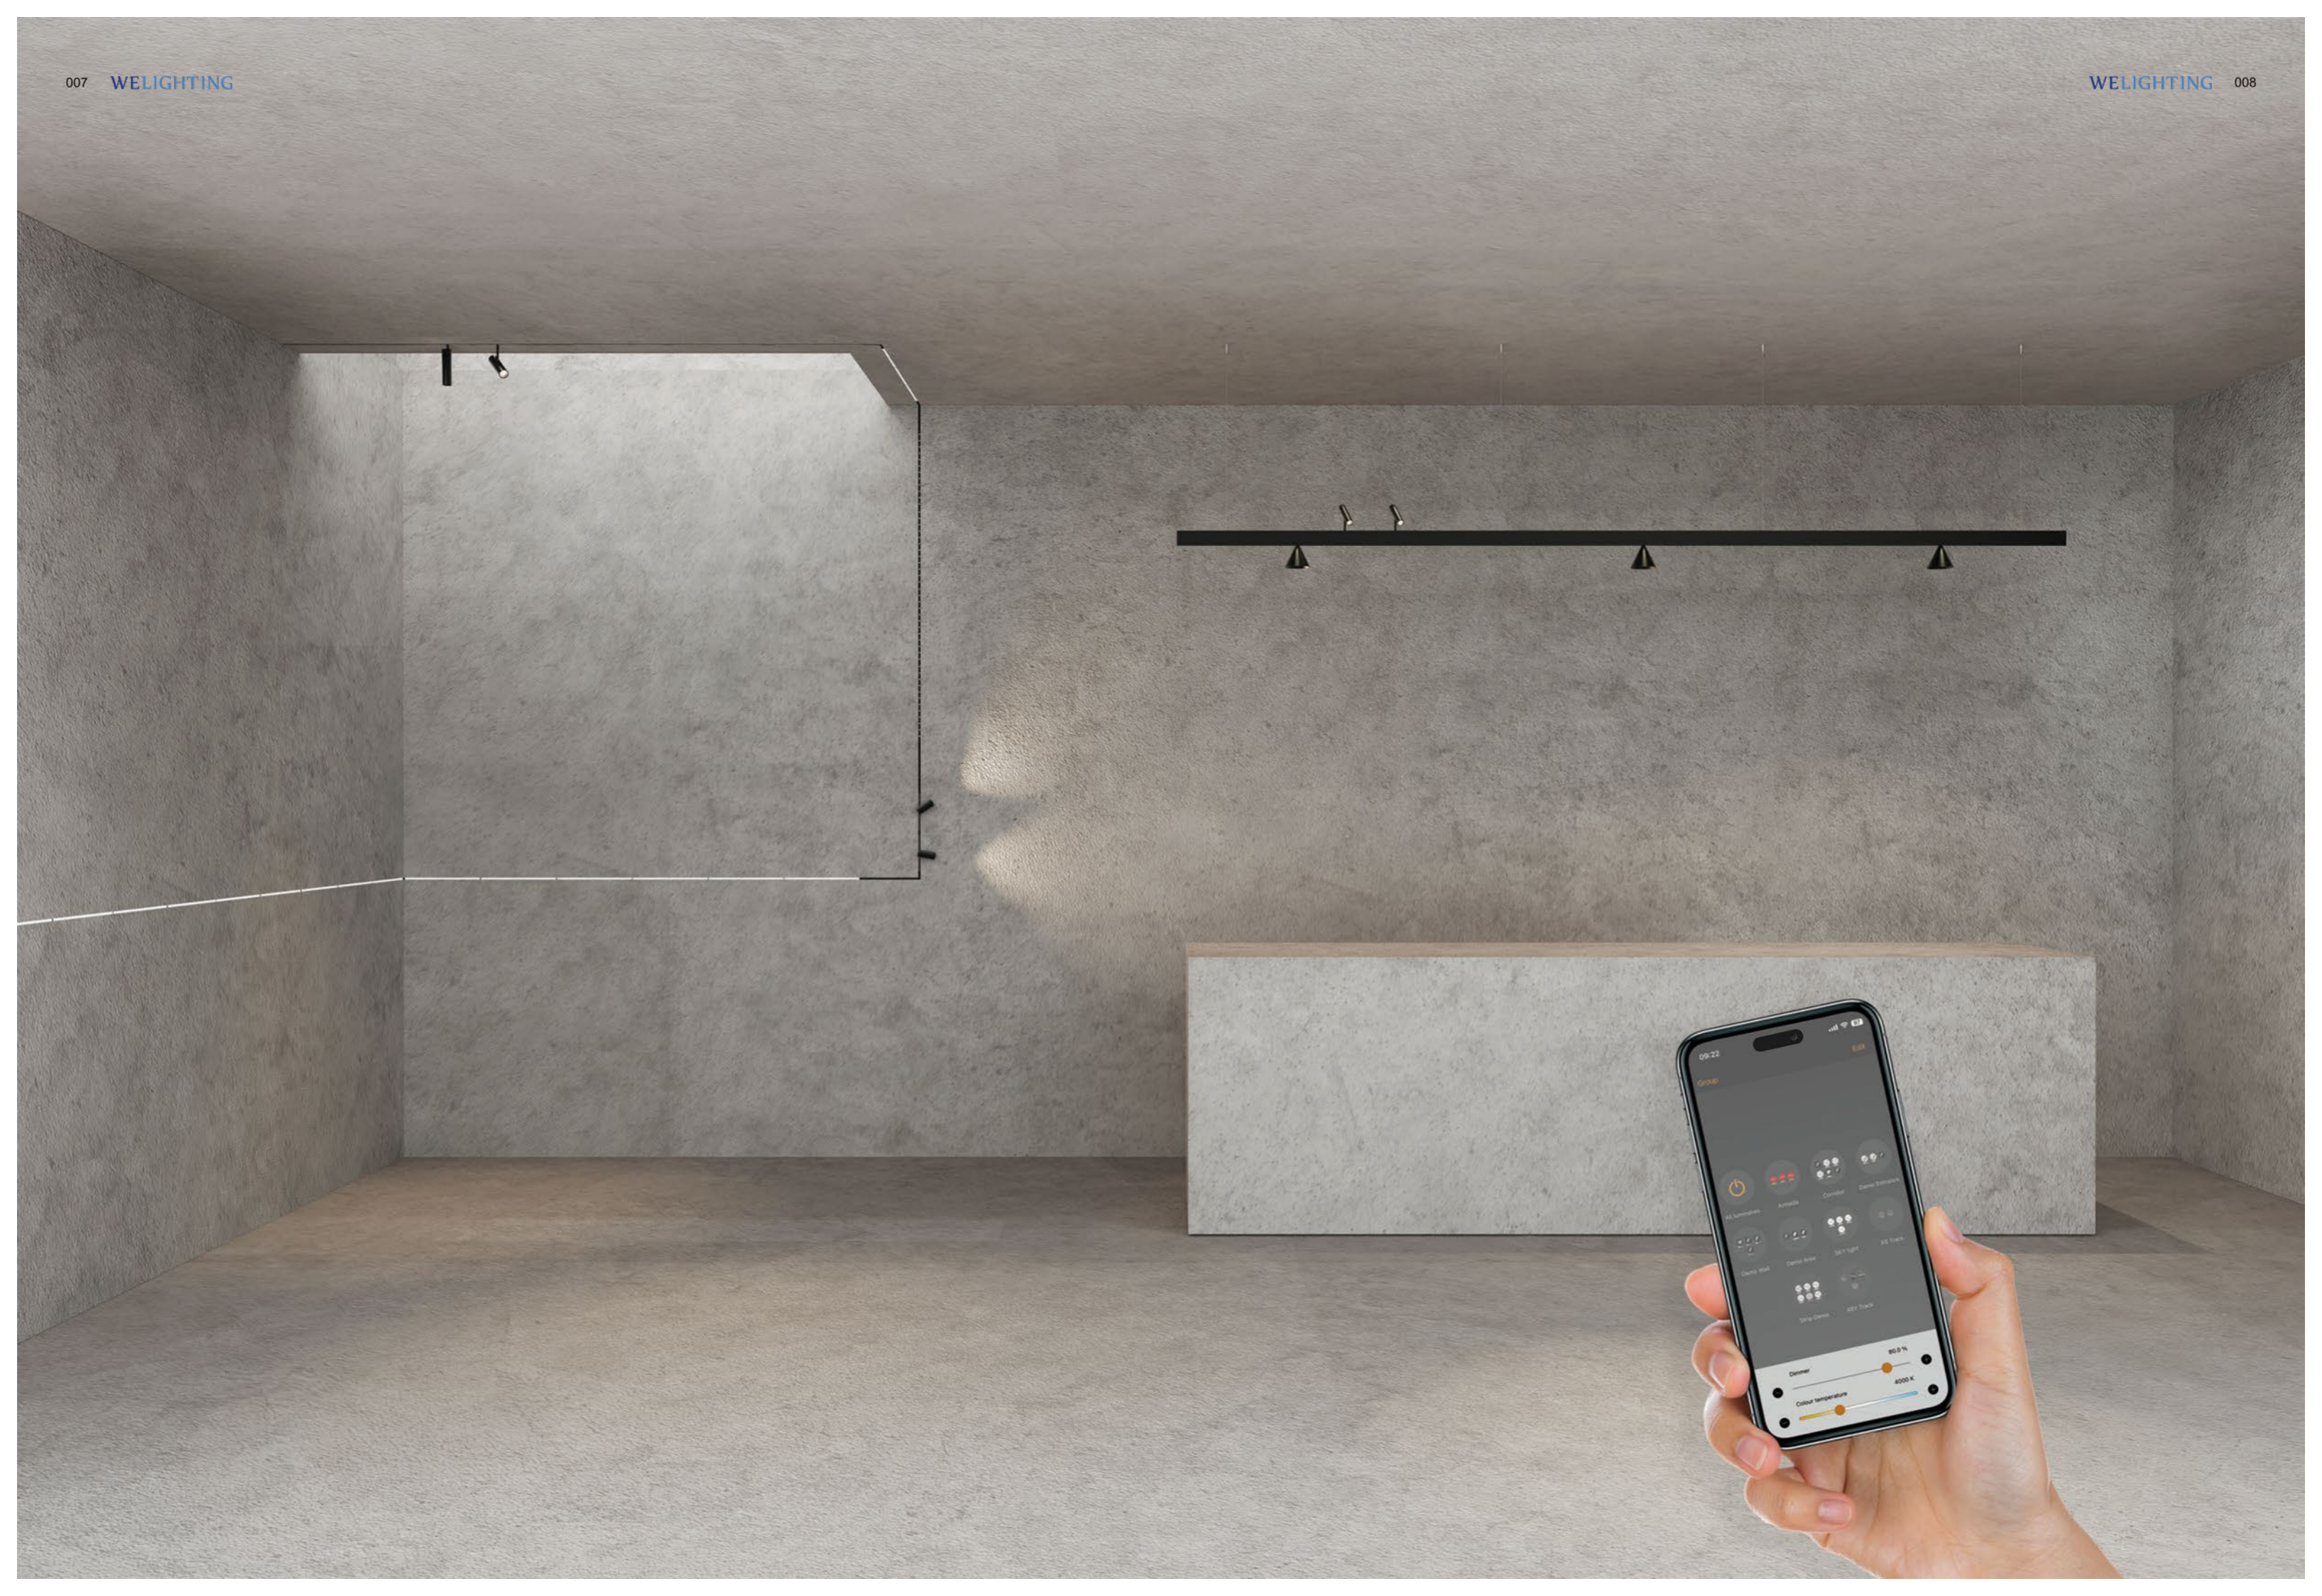

MicroTrackSystem