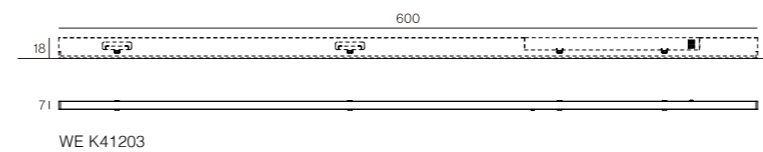

Applications

The mini linear lights have a disappearing appearance and emit diffused light, making them ideal for cabinet lighting and under-cabinet applications.

Areas of application: retail, cabinet displays, display cases, jewelry and valuable showcases, residential, restaurants, galleries.

Notice
For other dimming modes and colors, please consult us.