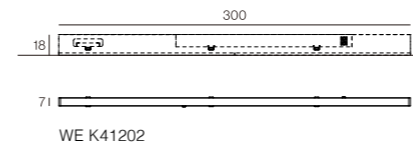

Dimensions

Material colour

Reflector colour

- White ☐
- Black ☒

- White ☐
- Black ☒

Applications

The mini linear lights have a disappearing appearance and emit diffused light, making them ideal for cabinet lighting and under-cabinet applications.

Areas of application: retail, cabinet displays, display cases, jewelry and valuable showcases, residential, restaurants, galleries.

Notice
For other dimming modes and colors, please consult us.