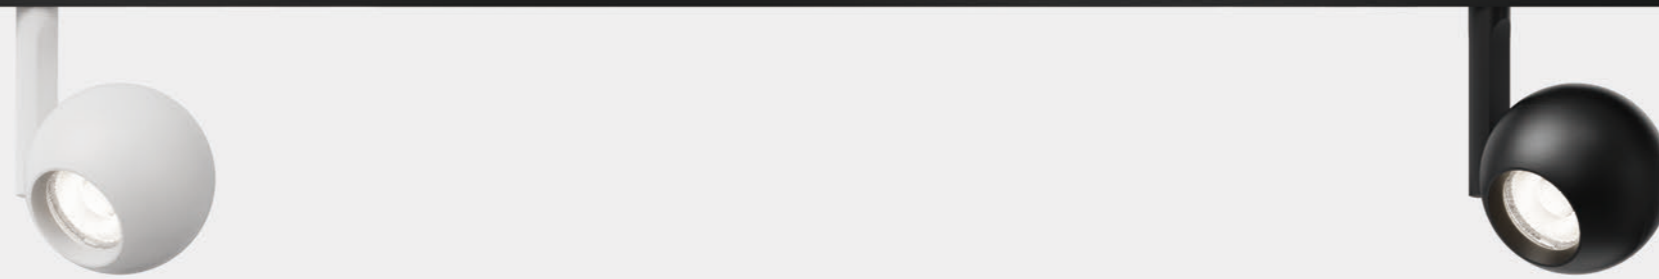

## MTF-ORIEL

In commercial spaces like malls, stores, and exhibition halls, track-mounted spherical lights can be used for accent or decorative lighting, highlighting the characteristics of products, attracting customers' attention, and enhancing the overall atmosphere of the space.