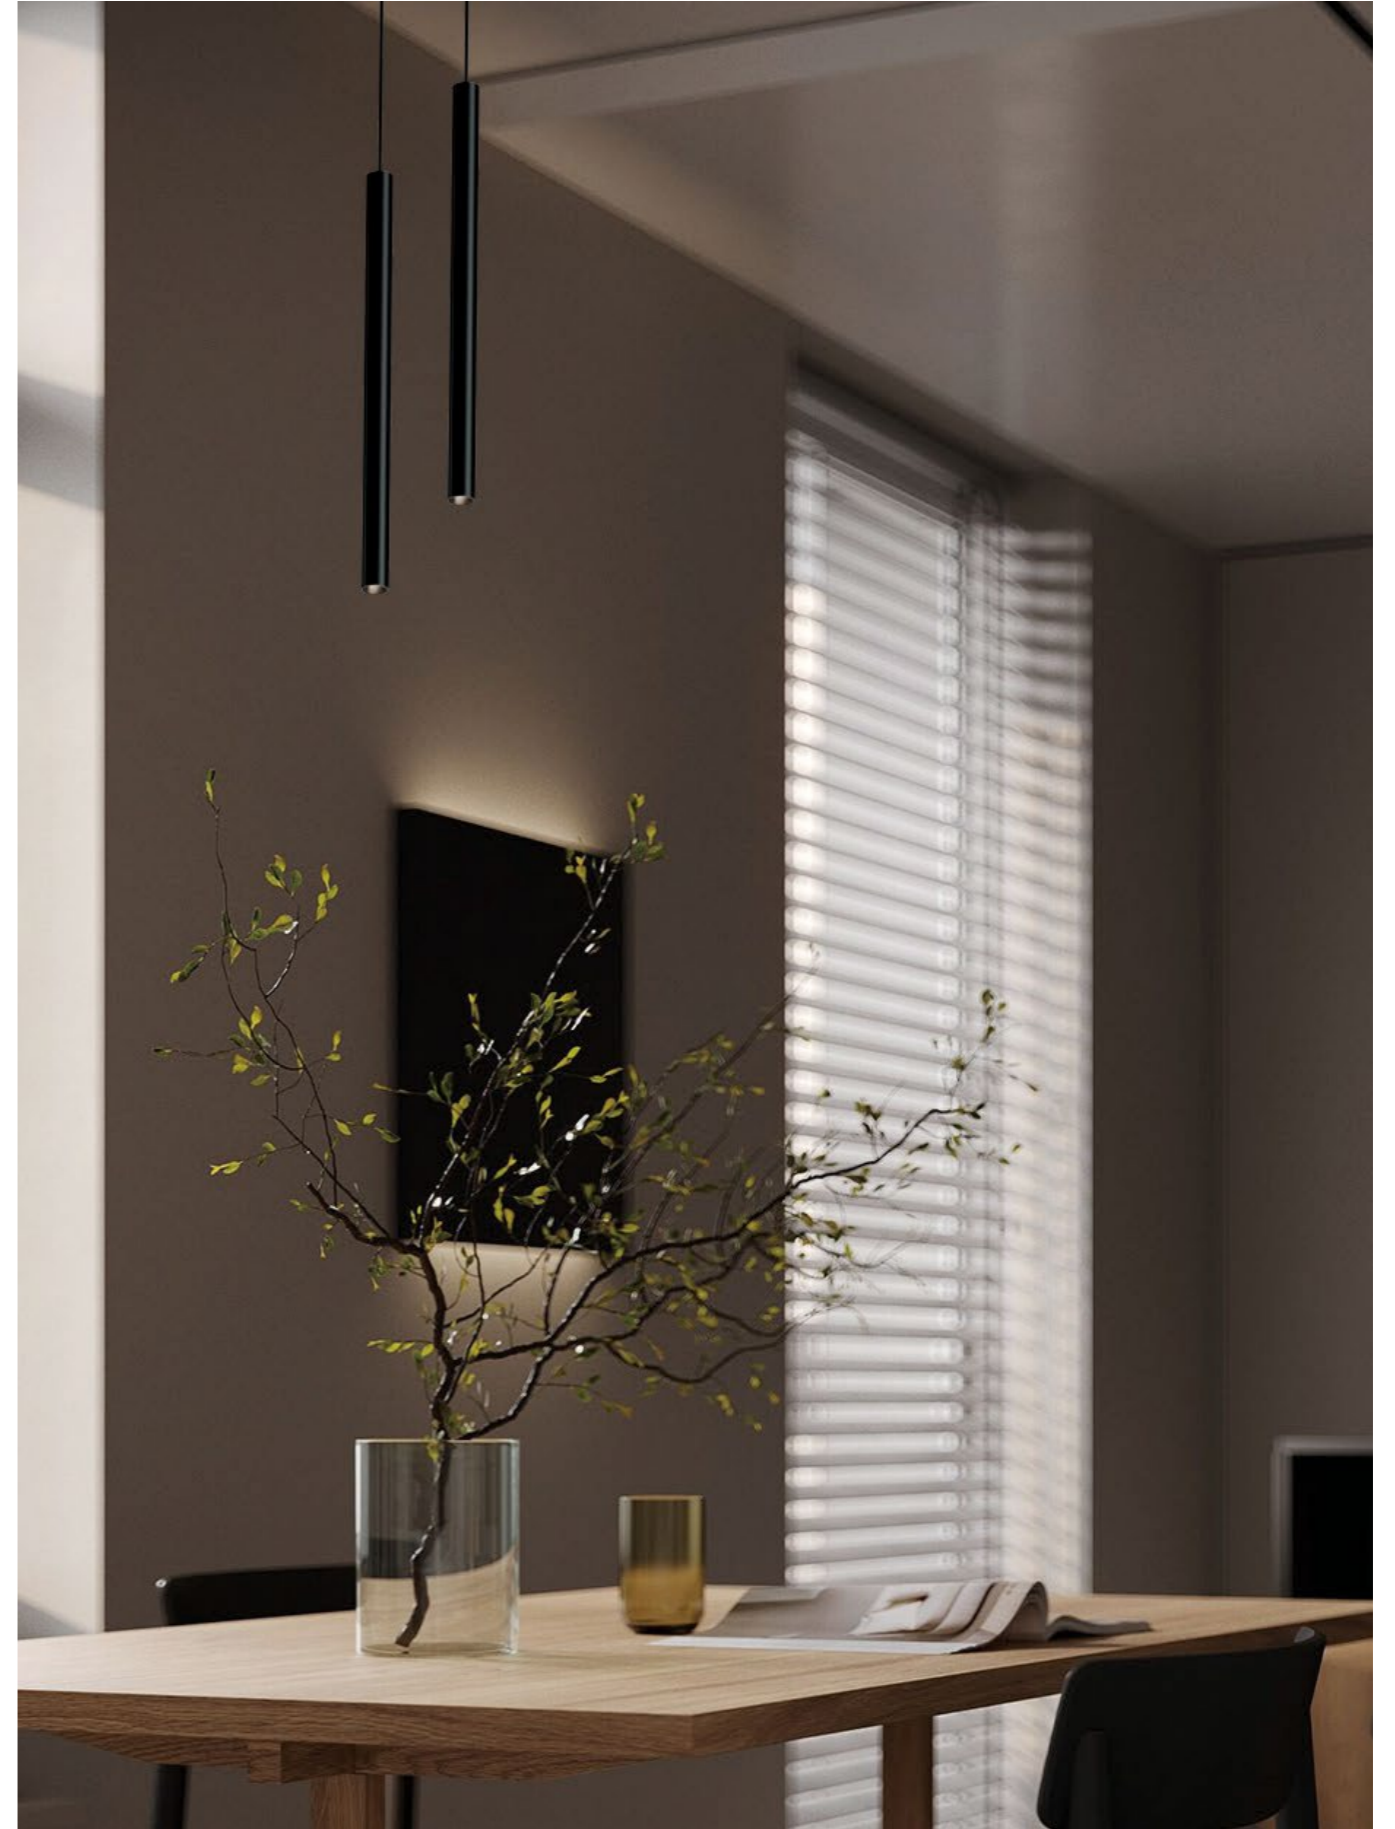

+

**Flexible lamp body configuration.**

This type of floor lamp consists of multiple independent modules, such as the lamp head, pole, and base, which can be freely disassembled and assembled. You can choose different shapes, colors, and materials for the modules based on your space requirements and personal preferences. For example, the lamp head can be selected in round, square, or other unique shapes.