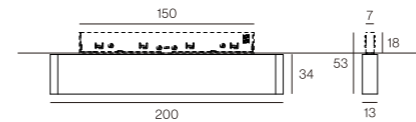

Dimensions