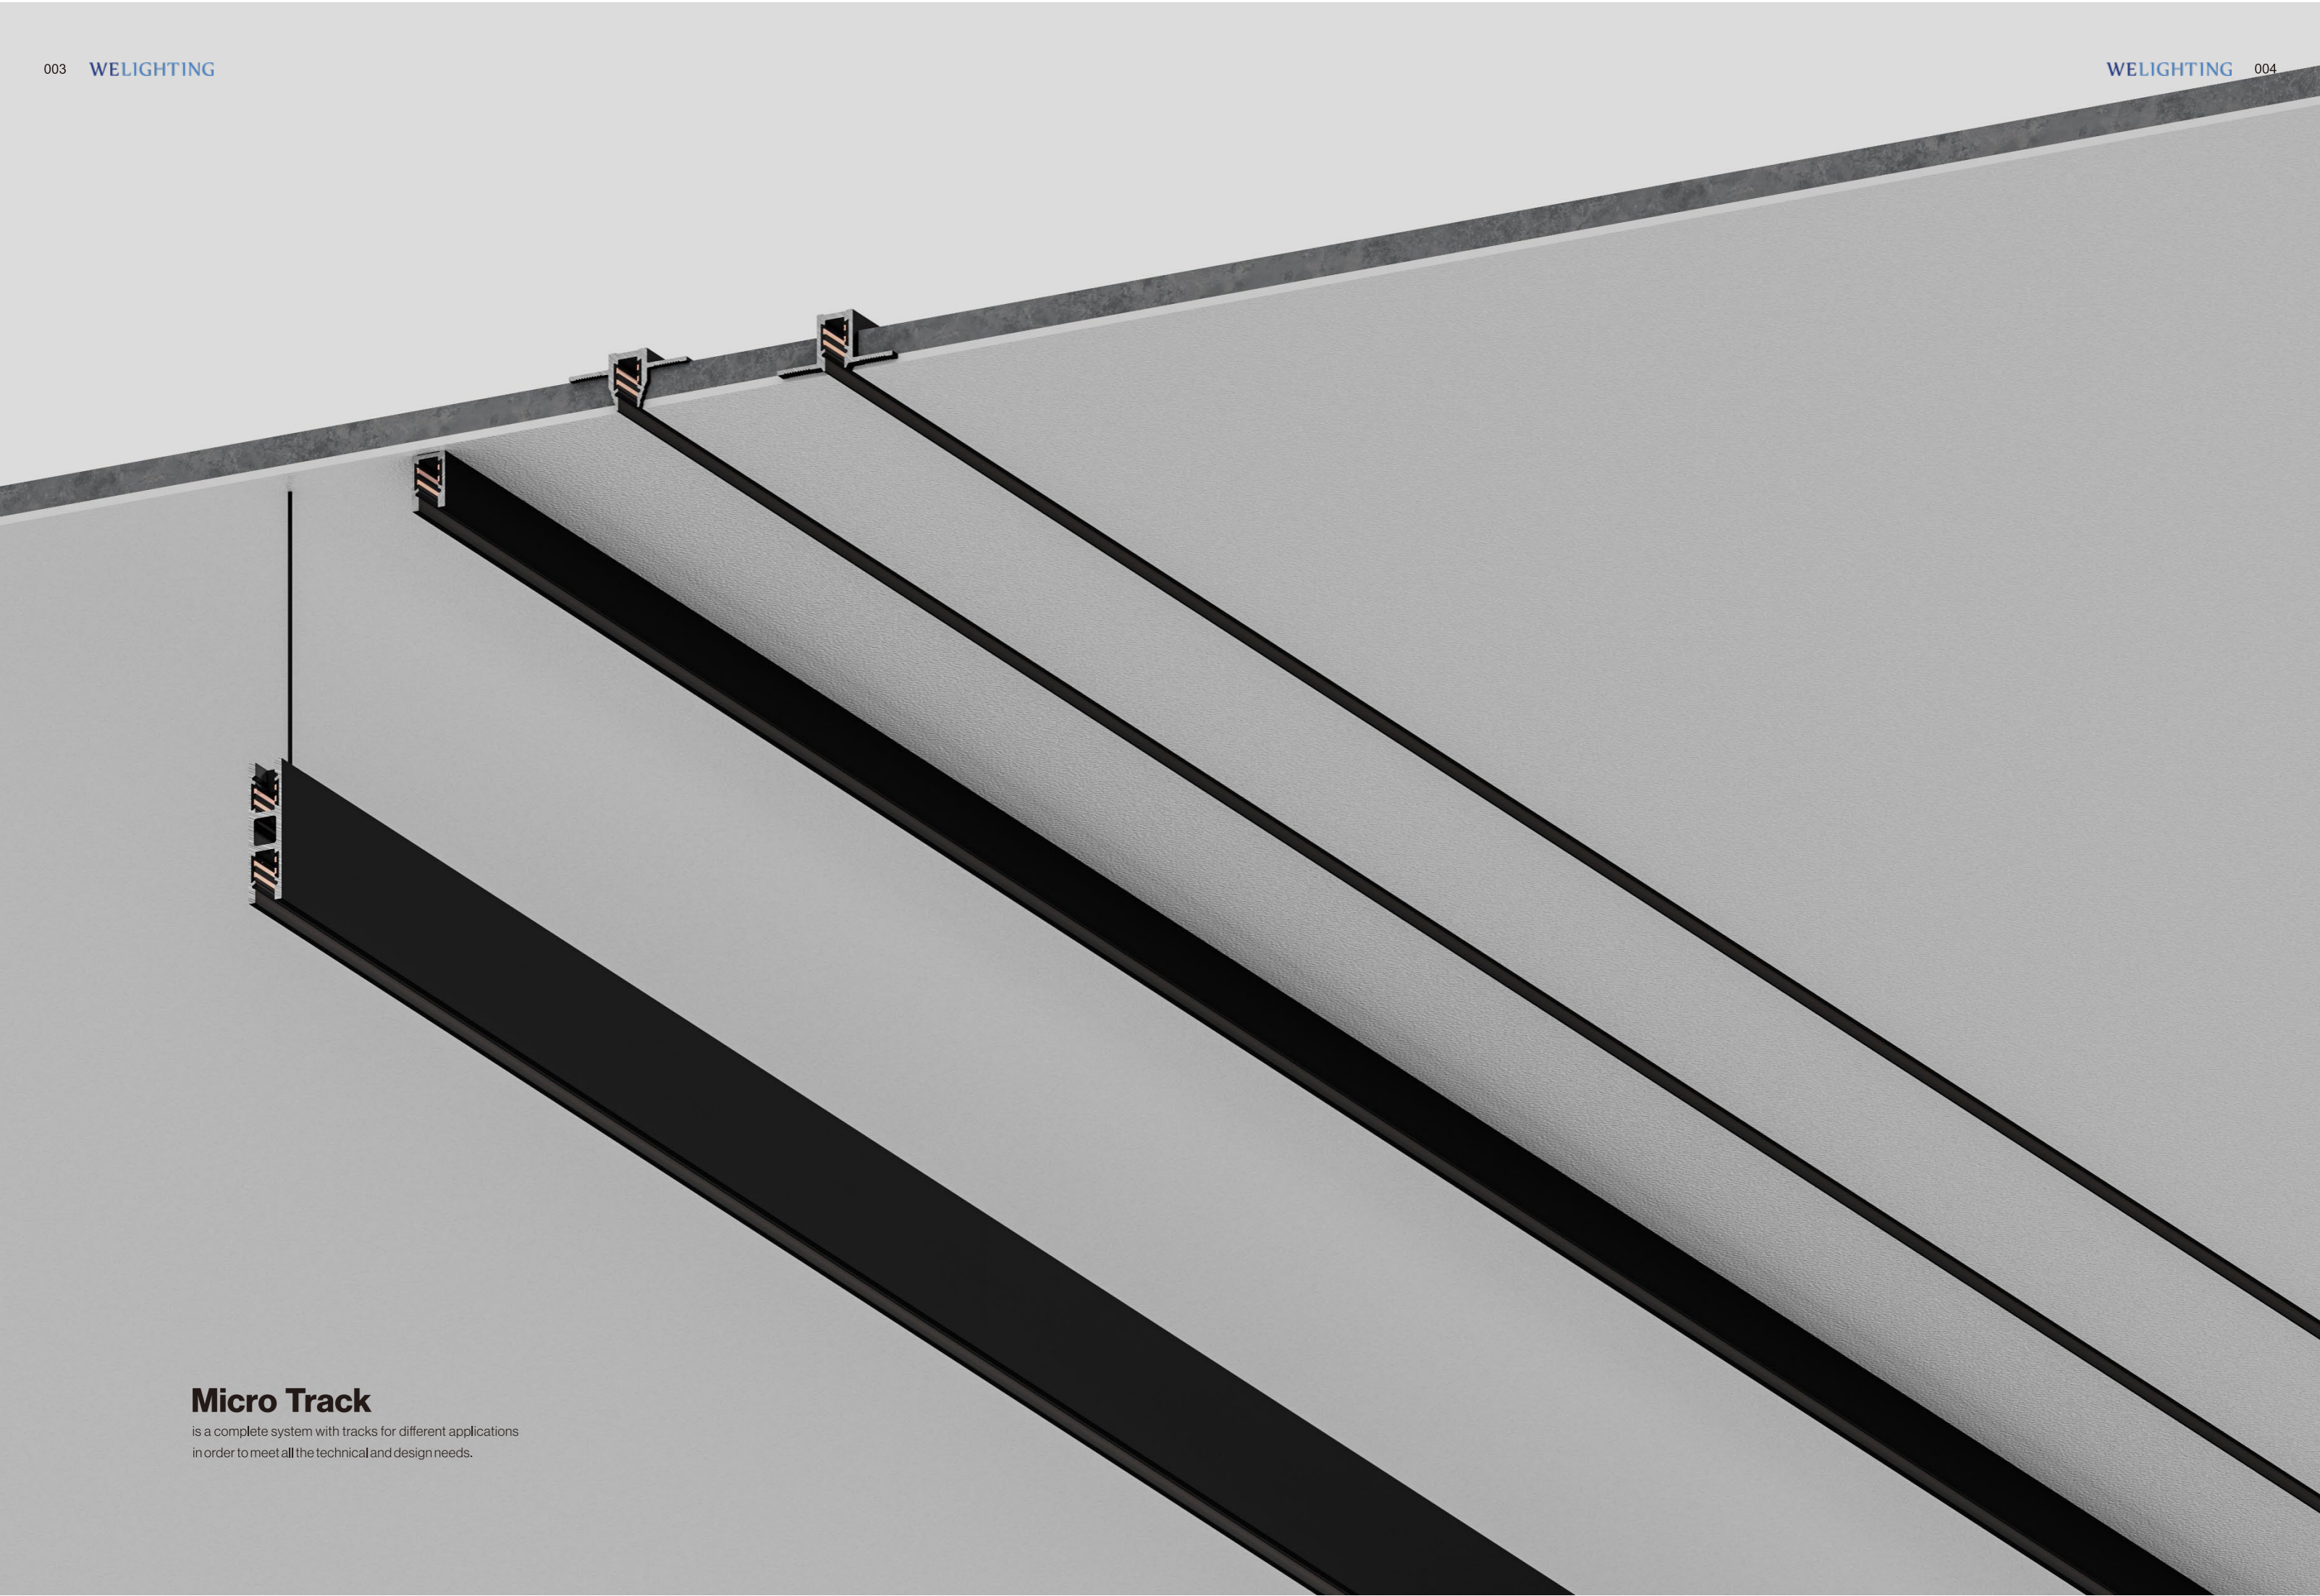

## Micro Track

is a complete system with tracks for different applications in order to meet all the technical and design needs.

**Only 7mm**

Ultra-compact, ultra-thin size, and minimalist design:  
**Micro Track** is a revolutionary system that only 7 millimeters, suitable for surface mounting, pendant lights, and frameless lighting solutions.