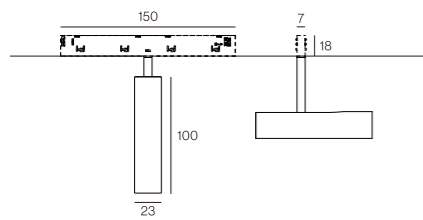

Dimensions

Material colour

White ☐

Black ☒

Reflector color

White ☐

Black ☒