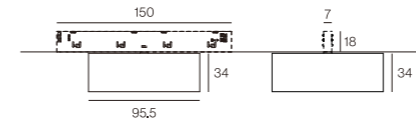

Dimensions

Material colour

White ☐

Black ☒

Reflector colour

White ☐

Black ☒