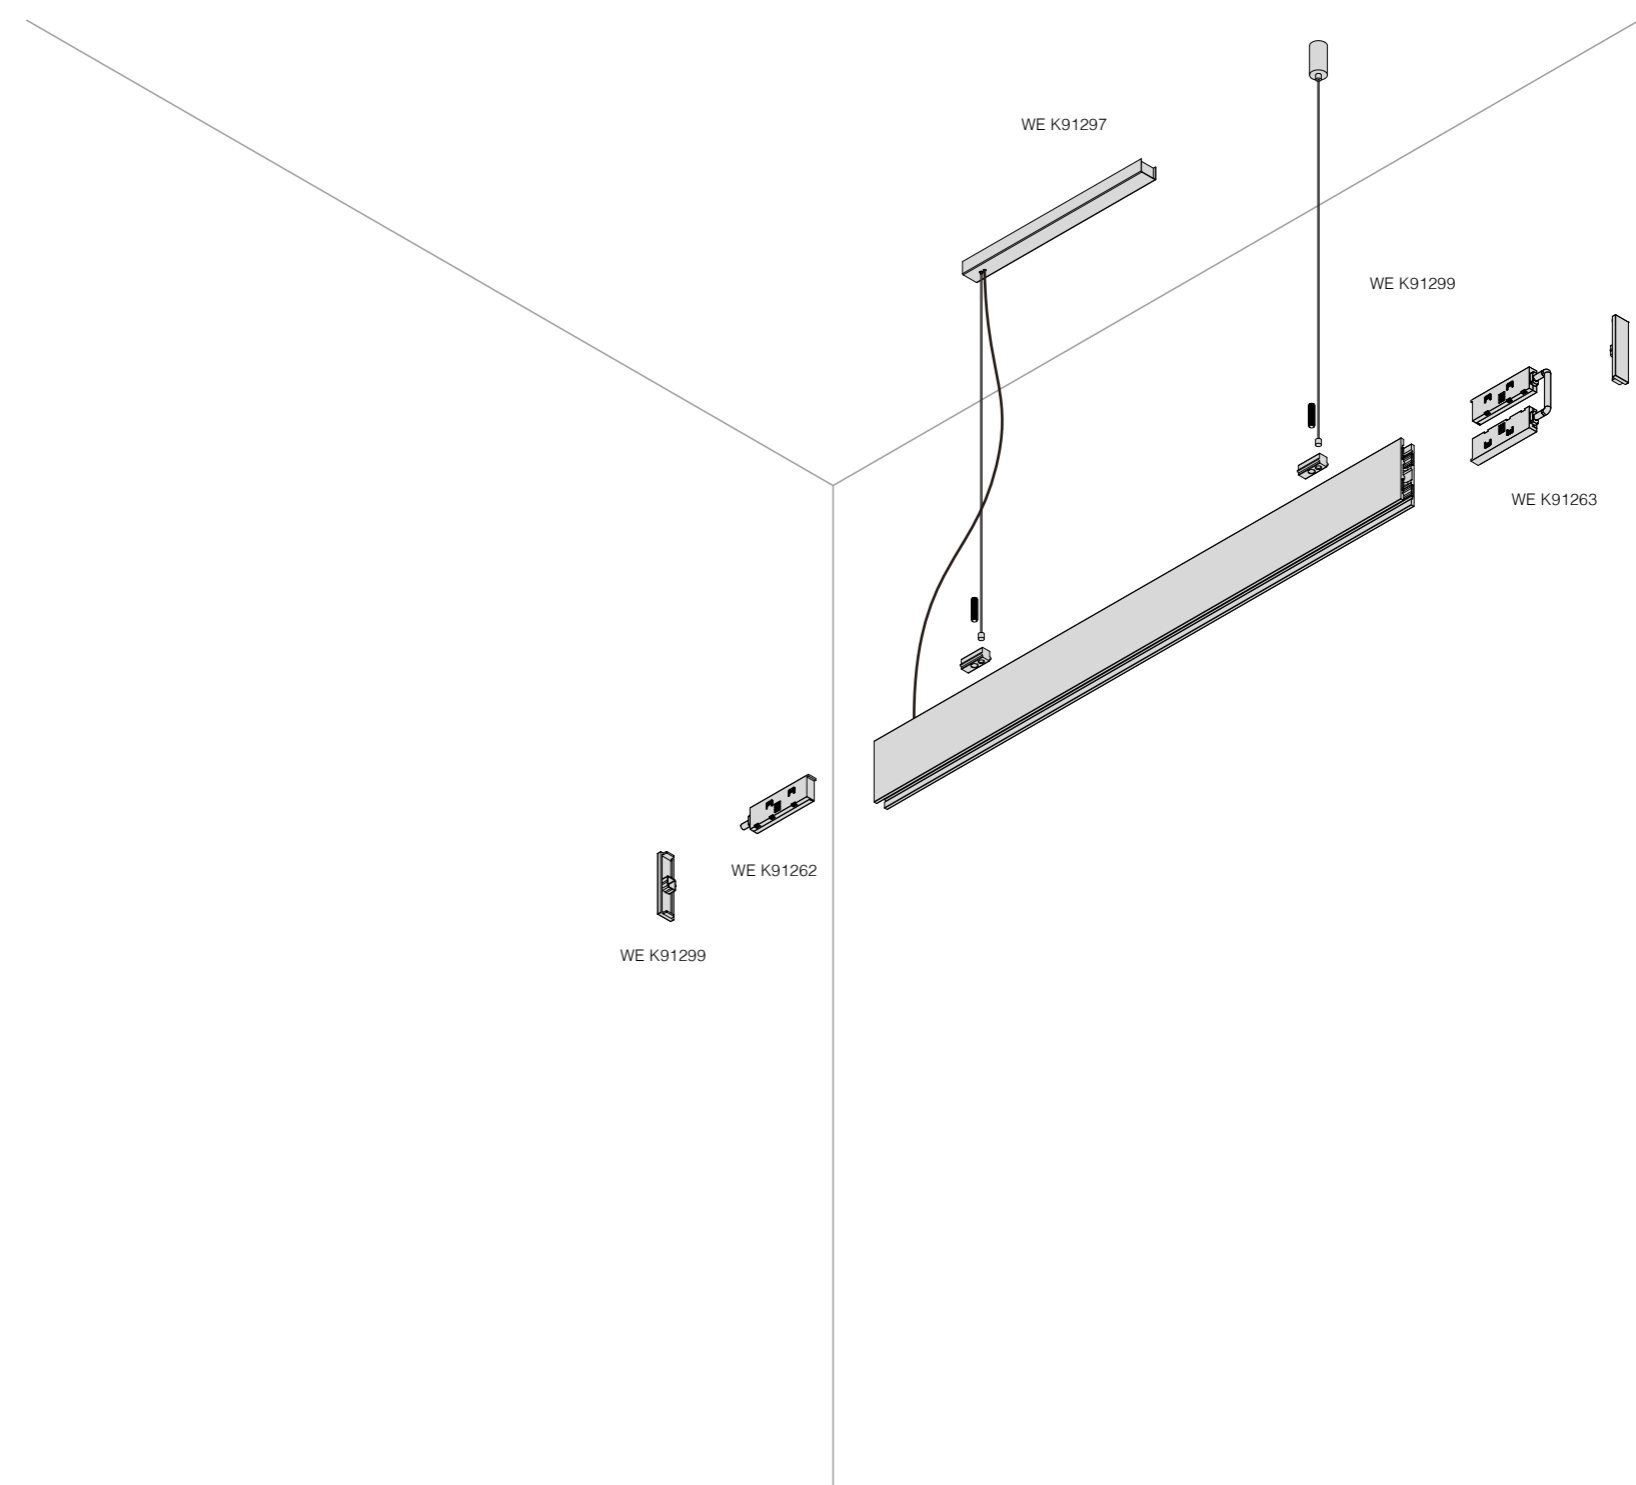

Notice
For other colors, please consult us.

Material | AL | PC