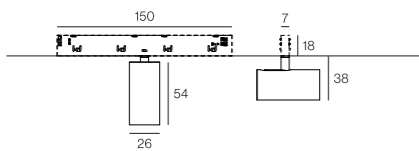

Dimensions

Material colour

White ☐

Black ☒

Reflector color

White ☐

Black ☒