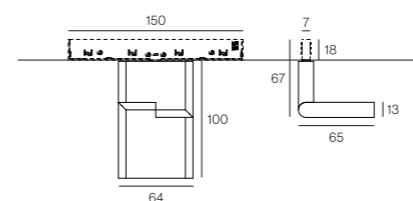

Dimensions