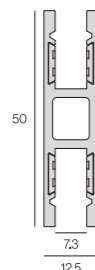

MTF-SU

Track Suspended

IP20 III DC 48V DALI2

Data

Order code	Length(mm)	Finishes
WE K91291-1000-B	1000	Black ●
WE K91291-2000-B	2000	White ○
WE K91291-3000-B	3000	

Track Accessories

WE K91299

WE K91290

WE K91262   WE K91263

WE K91297