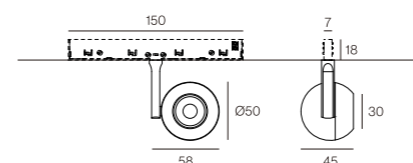

Dimensions