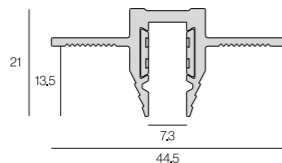

MTF-TH

Track Trimless Option A

IP20 III DC 48V DALI2

Data

Order code	Length(mm)	Finishes
WE K91271-1000-B	1000	Black ●
WE K91271-2000-B	2000	White ○
WE K91271-3000-B	3000