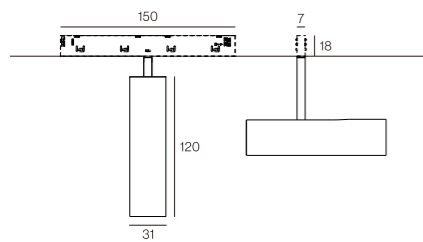

Dimensions

Material colour

White ☐

Black ☒

Reflector color

White ☐

Black ☒