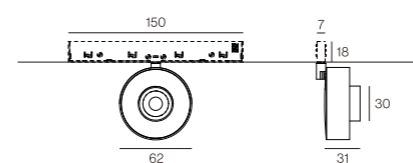

Dimensions

Material colour

- White ☐
- Black ☒

Reflector colour

- White ☐
- Black ☒

Pure and High-Quality Versatility

The MTF-MICA presents a unique lighting experience, combining different fixtures with simple geometric shapes and minimalist lines.

Notice
For other dimming modes and colors, please consult us.