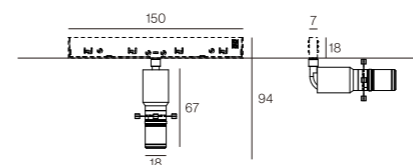

Dimensions