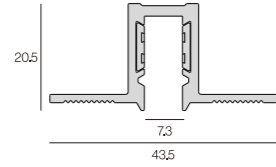

MTF-TL

Track Trimless Option B

IP20 III DC 48V DALI2