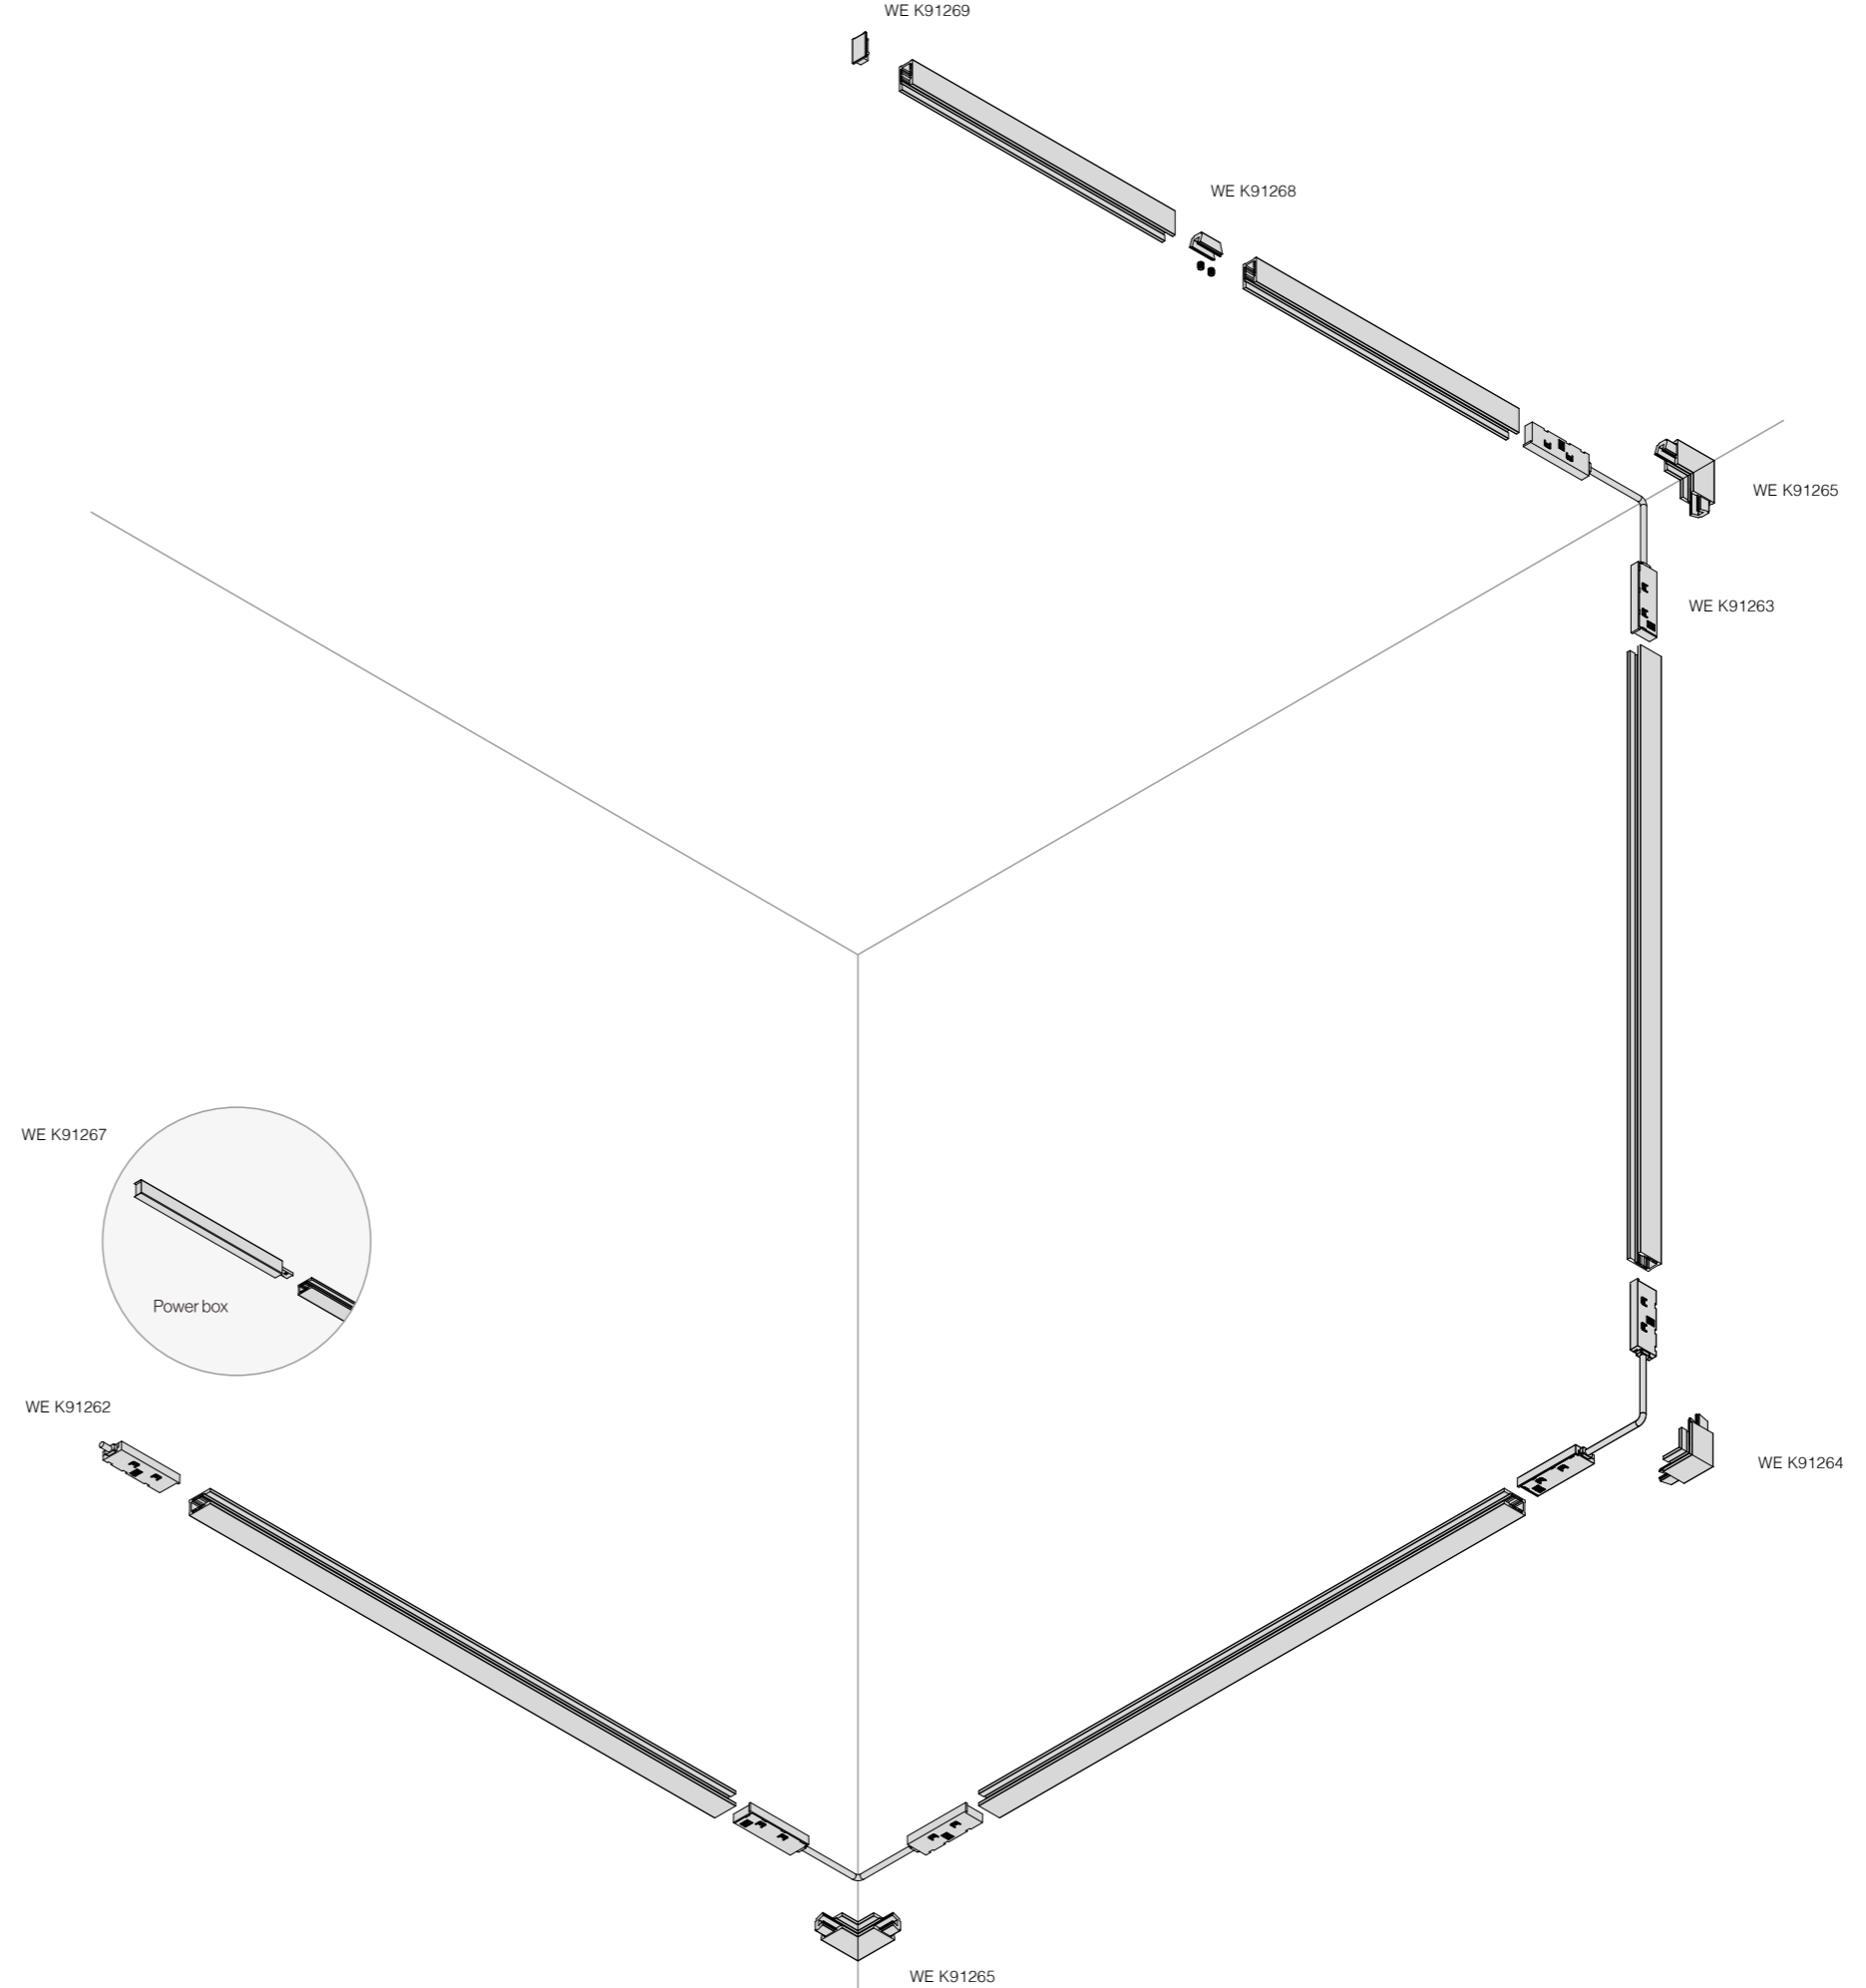

MTF-SR

Track Surface

IP20 III DC 48V DALI2

Data

Order code	Length(mm)	Finishes
WE K91261-1000-B	1000	Black ●
WE K91261-2000-B	2000	White ○
WE K91261-3000-B	3000	

Track Accessories

	WE K91268	WE K91269	
	WE K91264	WE K91265	WE K91266
	WE K91262	WE K91263	
	WE K91267		

Notice
For other colors, please consult us.

Material | AL | PC