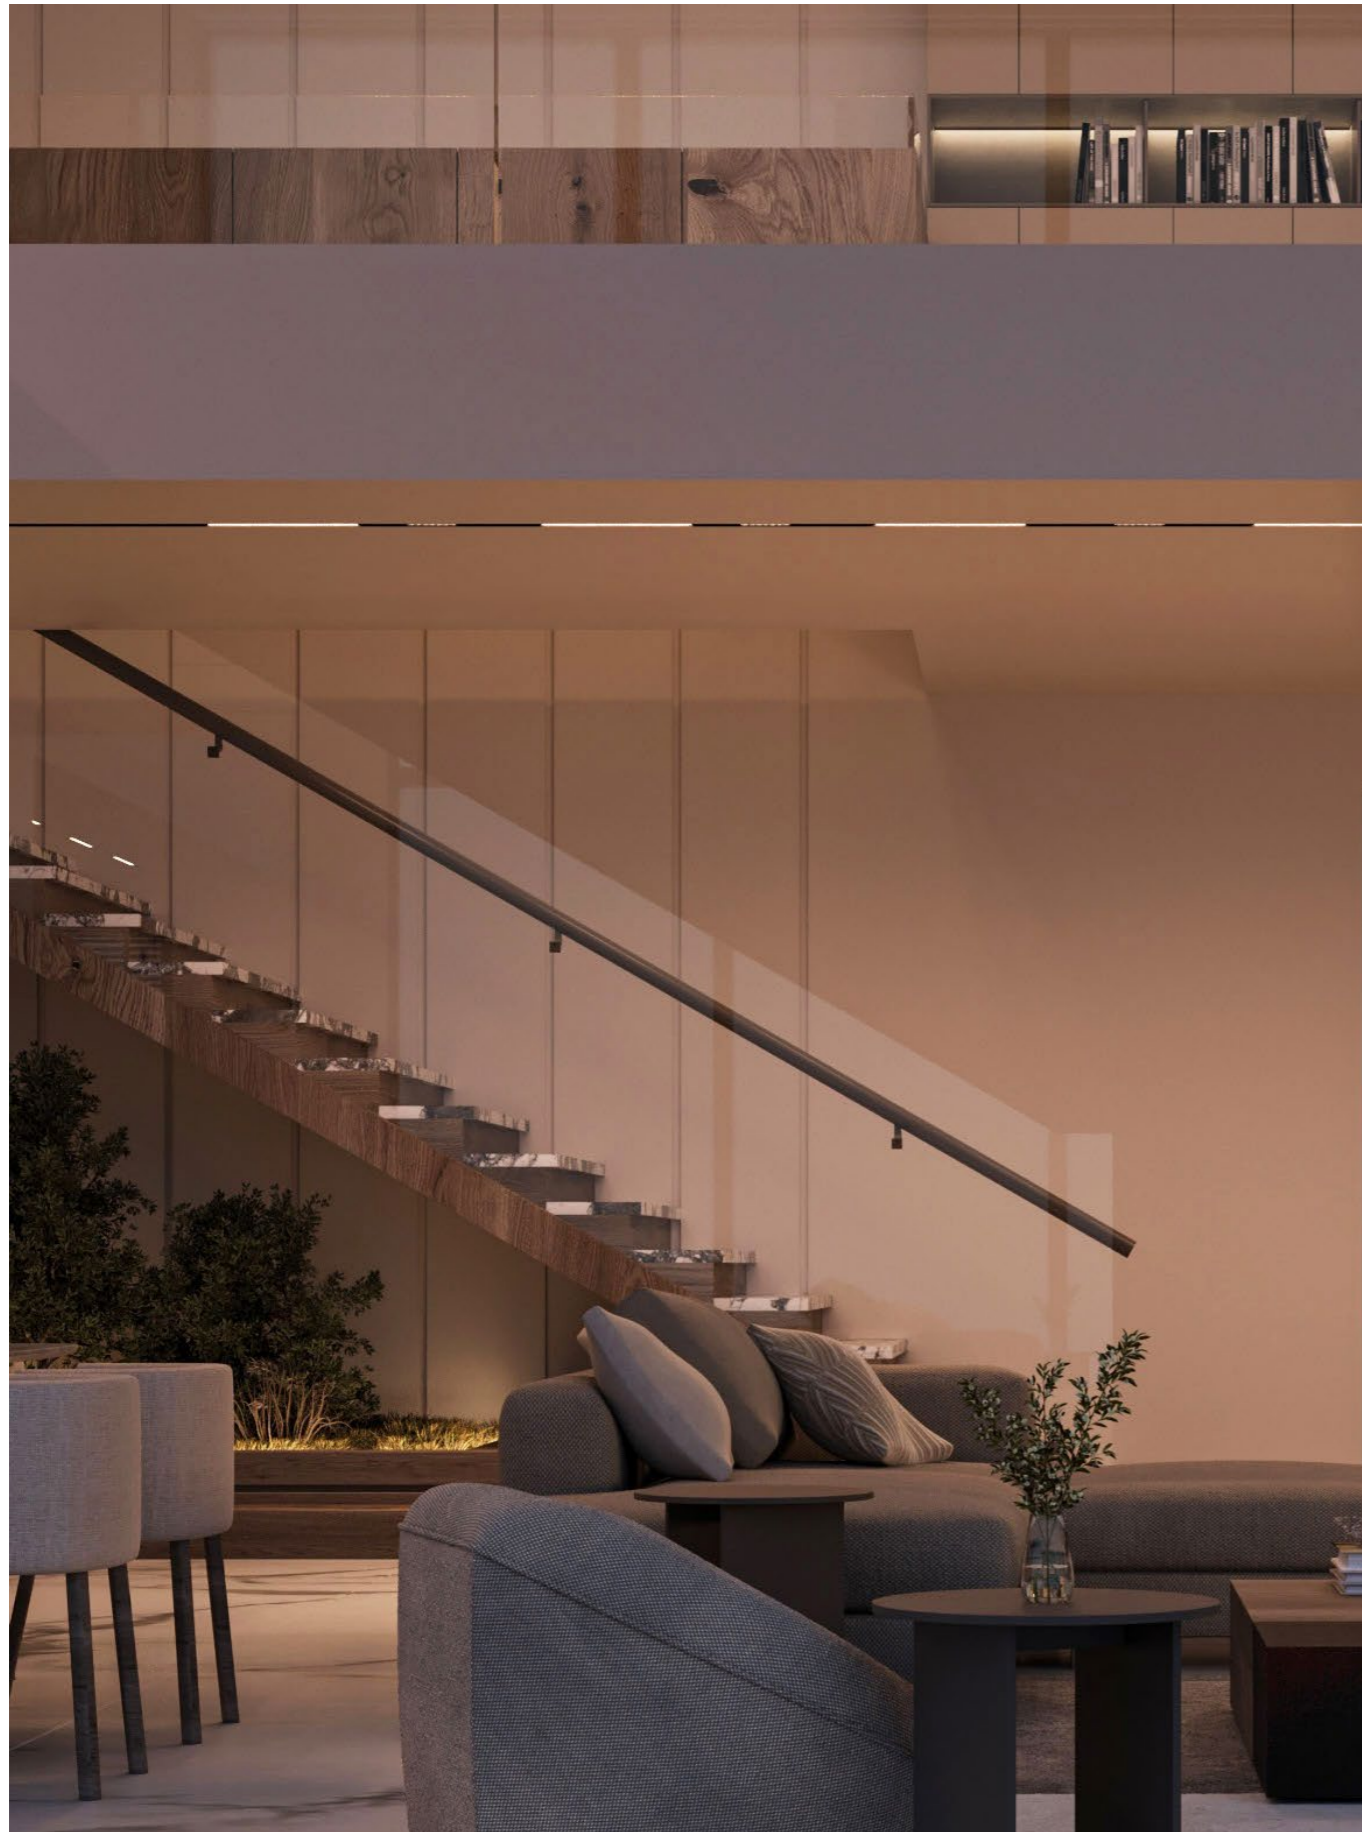

MTF-ALLA

Data

Product Code	Power	LED Control	Beam Angle	CCT	CRI	lm/W	SDCM
WE K41202	6W	PWM	Wide flood	110°	2700K	>90	<3
WE K41203	10W	DALI2			3000K	>90	<3
WE K41204	15W	CASAMBI			3500K	>90	<3
					4000K	>90	<3

lm source

Dimensions

Material colour

Reflector colour

- White ☐
- Black ☒

- White ☐
- Black ☒

Applications

The mini linear lights have a disappearing appearance and emit diffused light, making them ideal for cabinet lighting and under-cabinet applications.

Areas of application: retail, cabinet displays, display cases, jewelry and valuable showcases, residential, restaurants, galleries.

Notice
For other dimming modes and colors, please consult us.