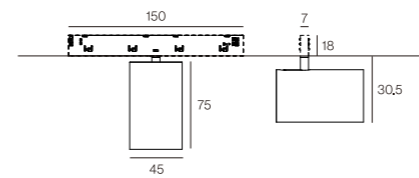

Dimensions

Material colour

White ☐

Black ☒

Reflector colour

White ☐

Black ☒

Notice
For other dimming modes and colors, please consult us.