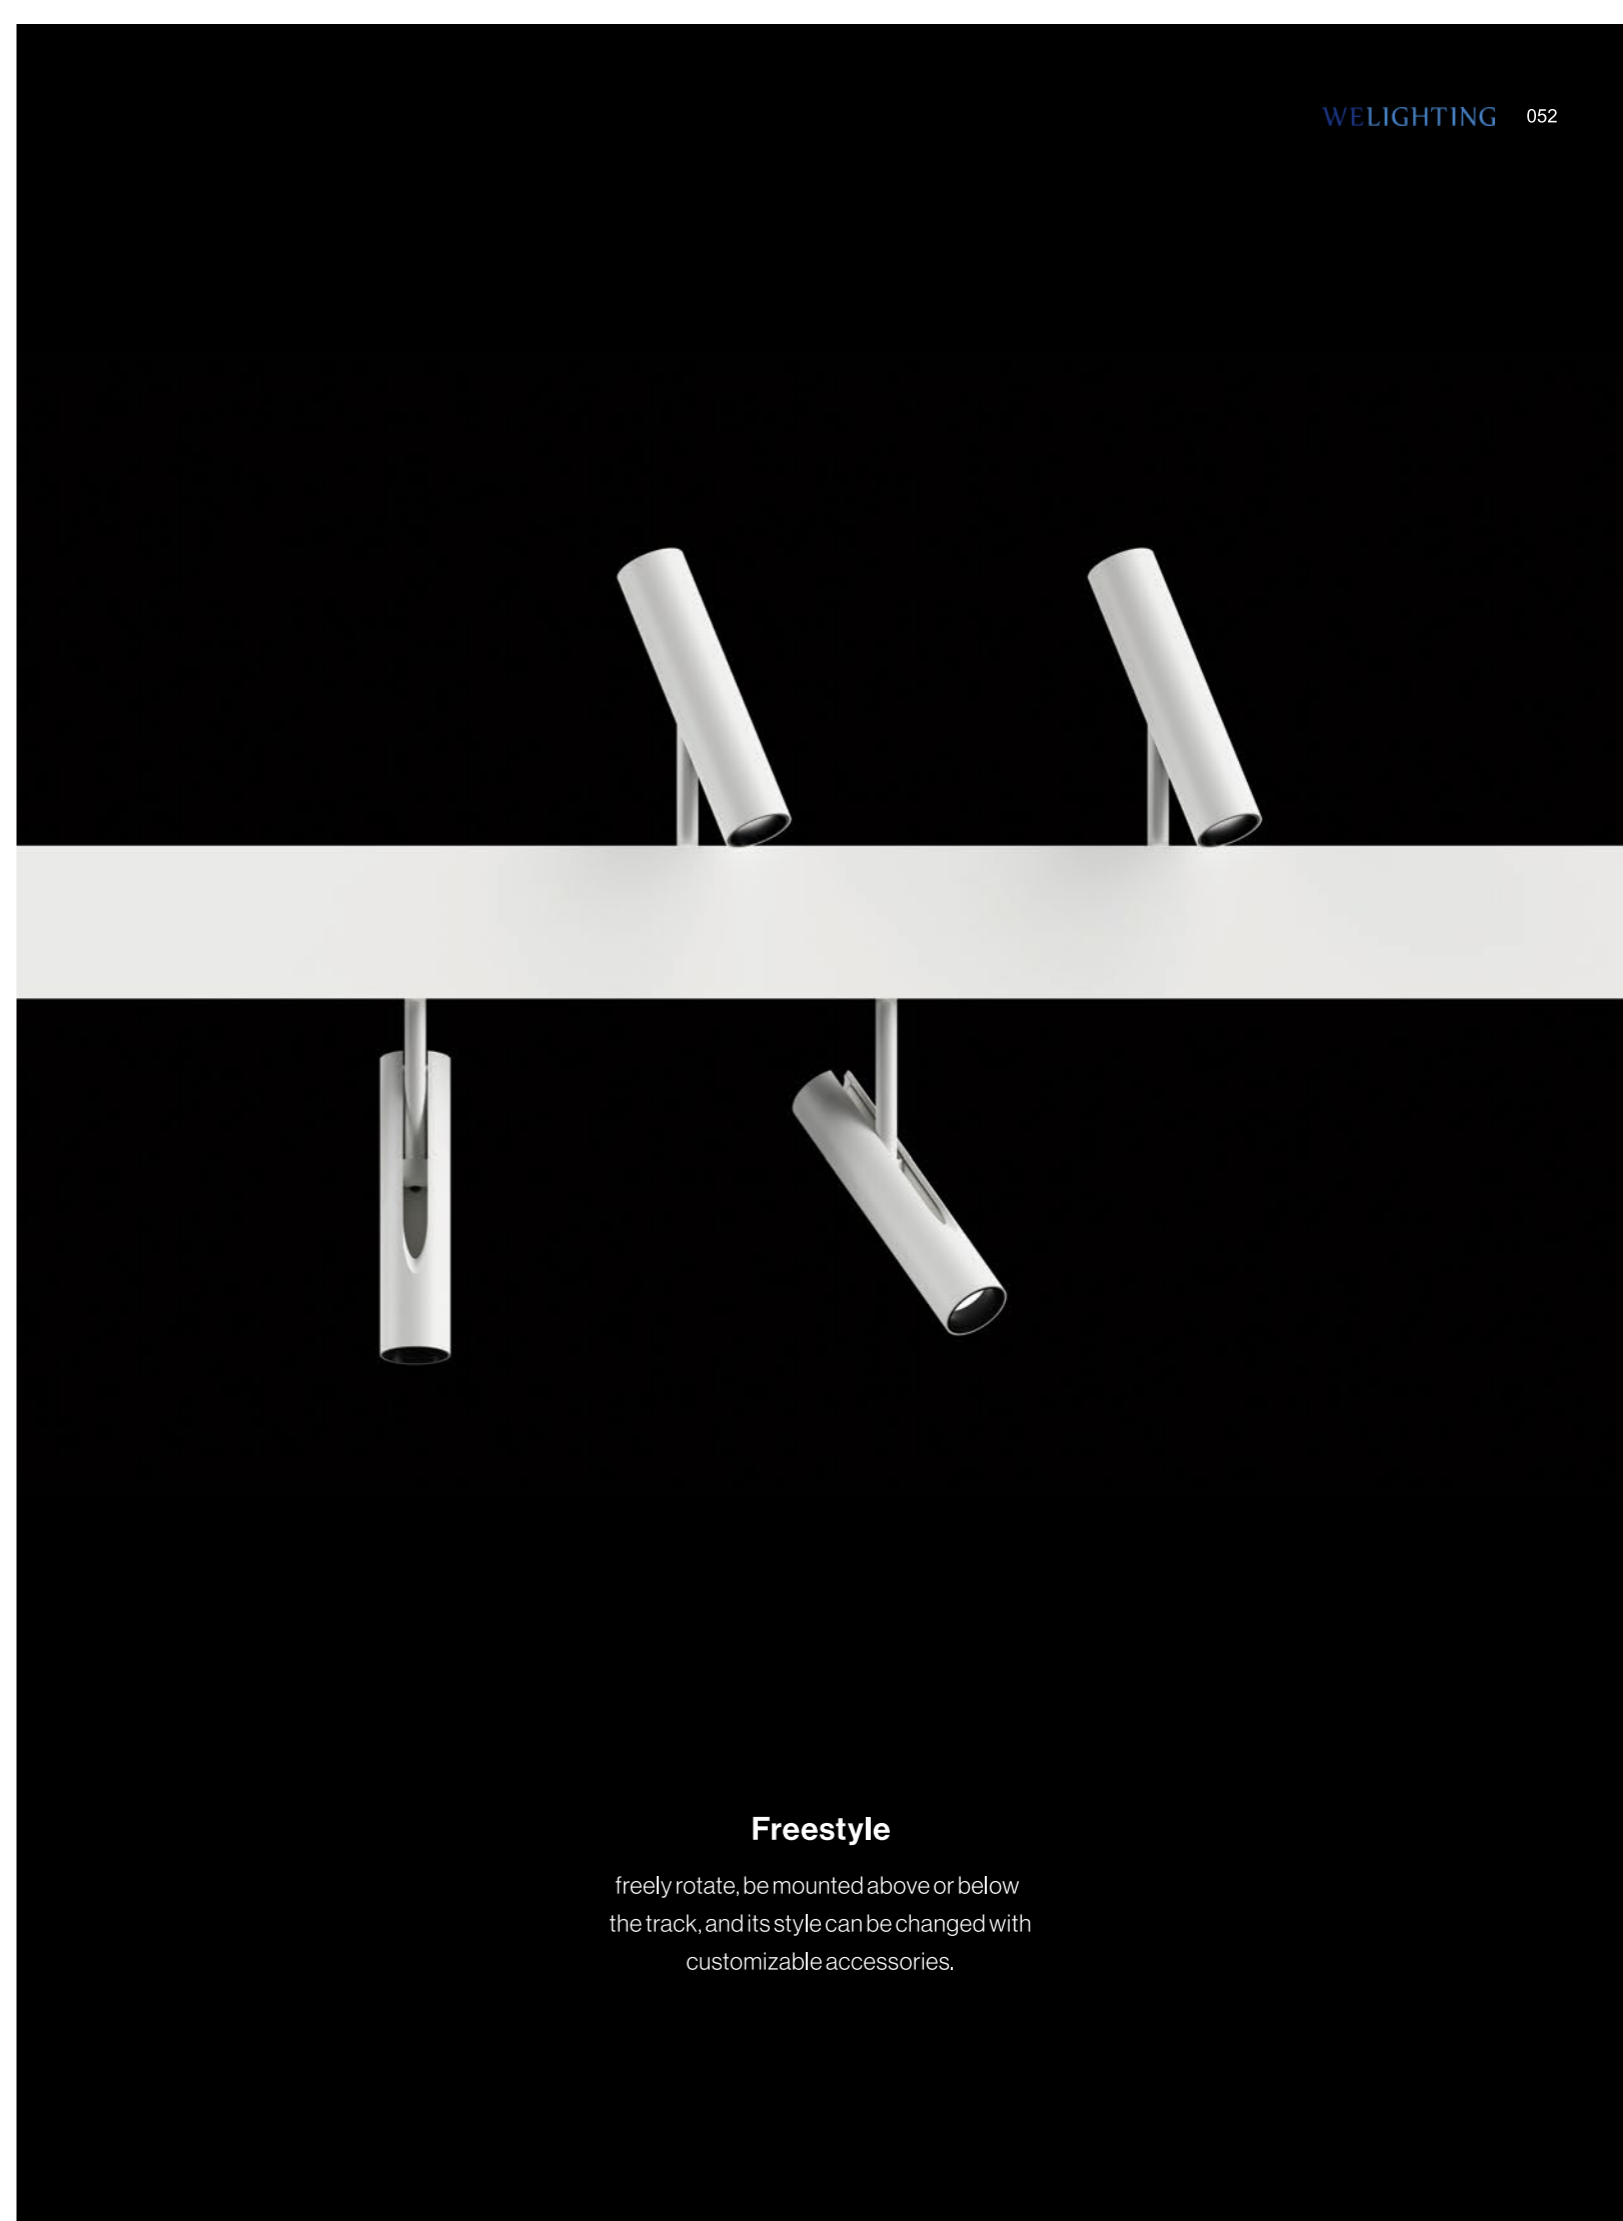

### Freestyle

freely rotate, be mounted above or below the track, and its style can be changed with customizable accessories.