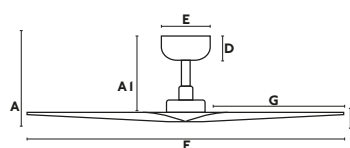

A	A1
243/9.57"	200/7.87"
B	C
80/3.15"	100/3.94"
D	E
60/2.4"	130/5.12"
F	G
ø900/35.4"	430/16.93"
Downrod L	Downrod ø
101/3.98"	26/1.02"