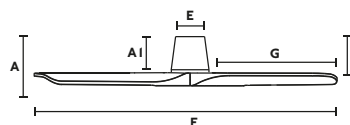

A	A1
190/7.48"	151/5.94"
B	C
	130/5.12"
D	E
151/5.9"	120/4.72"
F	G
ø900/35.4"	582/22.91"
Downrod L	Downrod ø