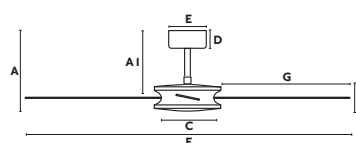

A	A1
372/14.65"	254/10"
B	C
118/4.65"	228/8.98"
D	E
56/2.2"	130/5.12"
F	G
ø1320/52"	547/21.54"
Downrod L	Downrod ø
152/5.98"	21/0.83"