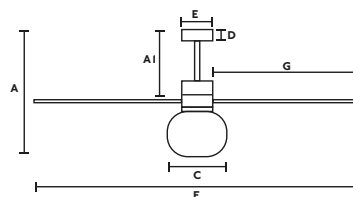

A	A1
510/20.08"	270/10.63"
B	C
297/11.69"	123/4.84"
D	E
60/2.4"	130/5.12"
F	G
Ø1320/52"	635/25"
Downrod L	Downrod Ø
100-200/3.94"	26/1.02"