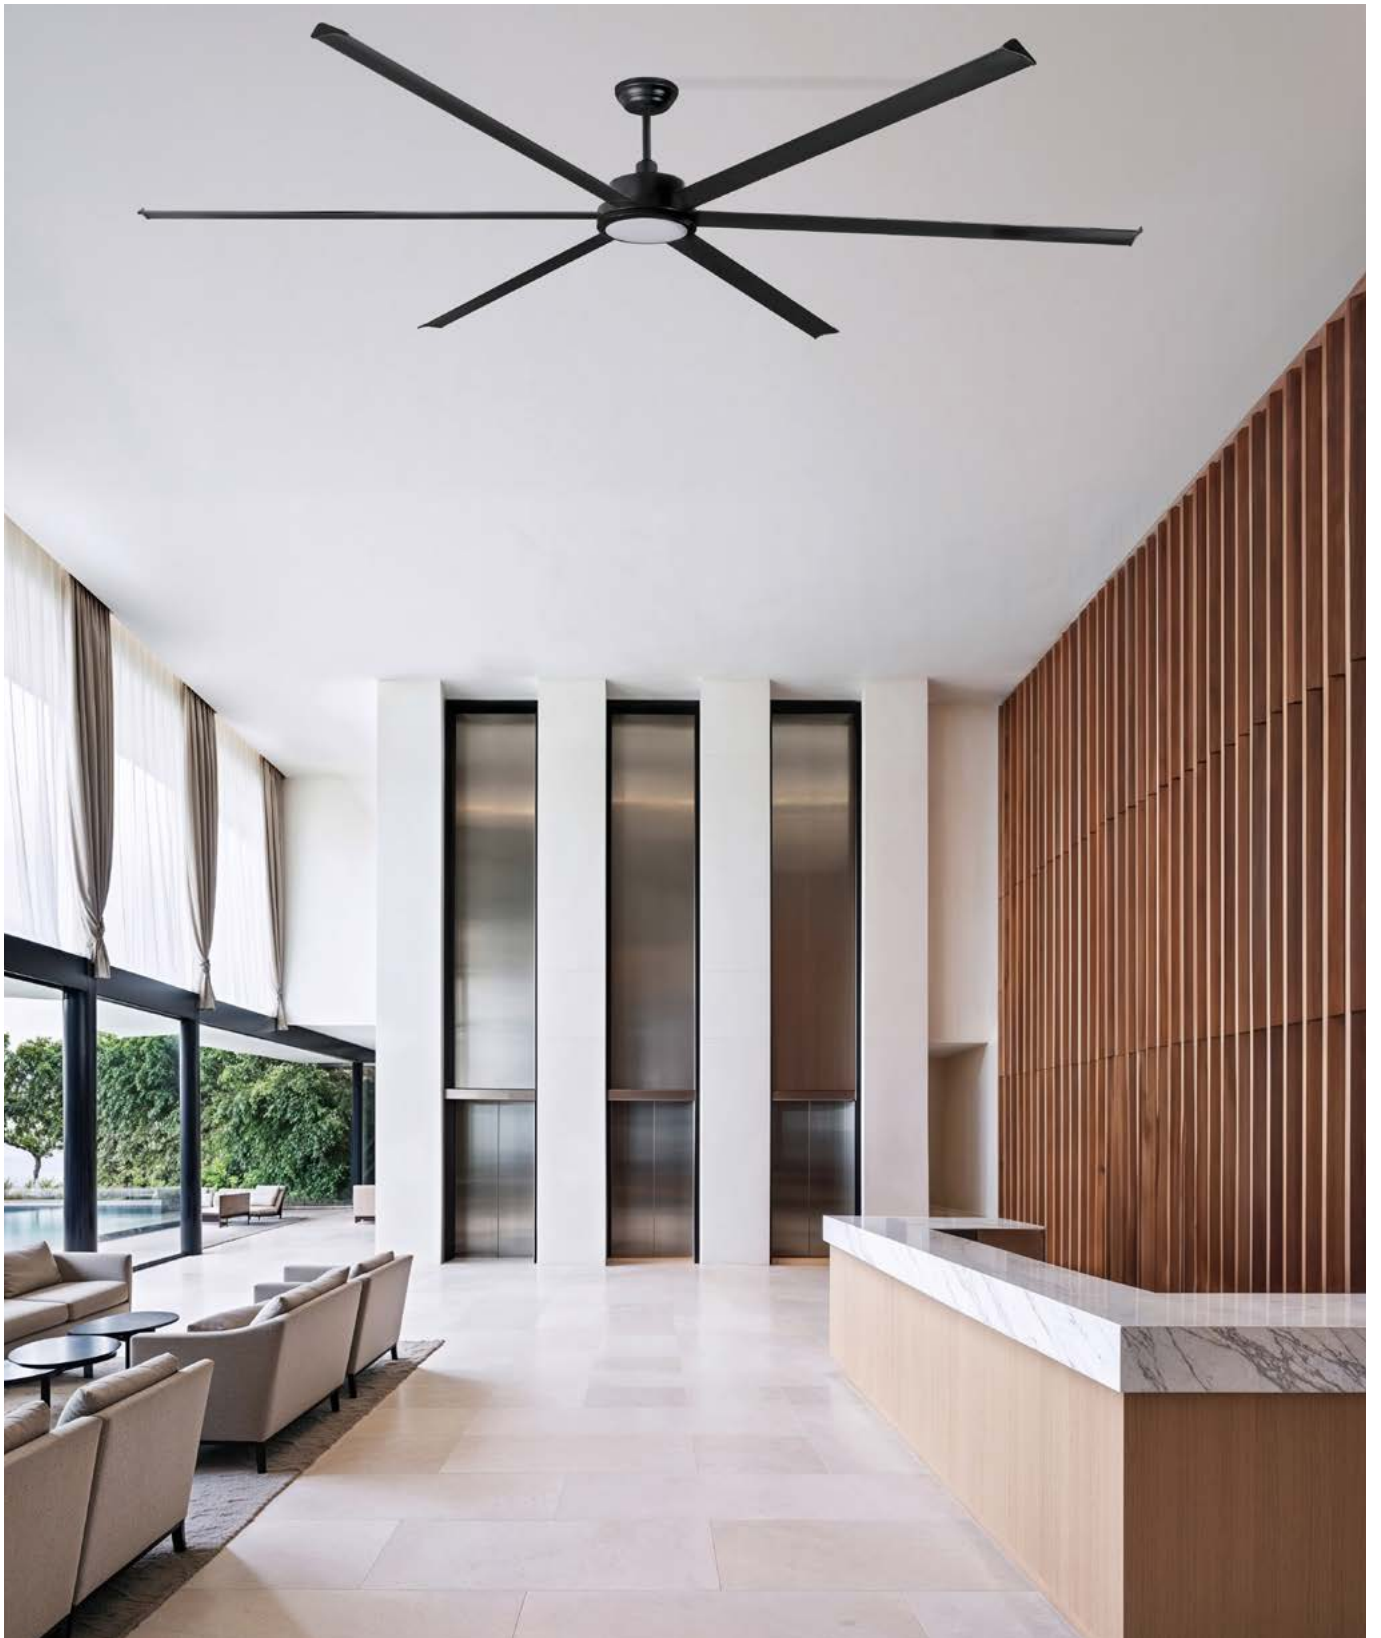

Suitable for high ceilings