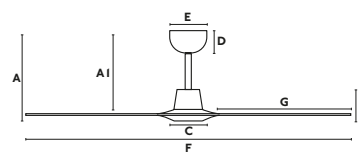

A	A1
280/11.02"	215/8.46"
B	C
130/5.12"	170/6.69"
D	E
50/2"	148/5.83"
F	G
ø1520/59.8"	750/29.53"
Downrod L	Downrod ø
152/5.98"	21/0.83"