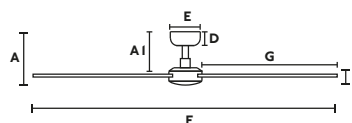

A	A1
232/9.13"	178/7.01"
B	C
116/4.57"	150/5.91"
D	E
60/2.4"	130/5.12"
F	G
ø1320/52"	585/23.03"
Downrod L	Downrod ø
100/3.94"	26/1.02"