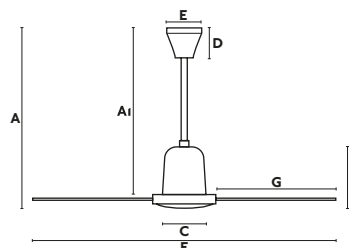

A	A1
320/12.6"	270/10.63"
B	C
160/6.3"	190/7.48"
D	E
60/2.4"	130/5.12"
F	G
ø1200/47.2"	485/19.09"
Downrod L	Downrod ø
152/5.98"	21/0.83"