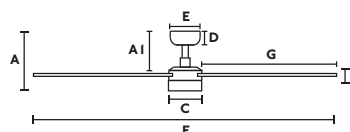

A	A1
257/10.12"	178/7.01"
B	C
142/5.59"	150/5.91"
D	E
60/2.4"	130/5.12"
F	G
ø1320/52"	585/23.03"
Downrod L	Downrod ø
100/3.94"	26/1.02"