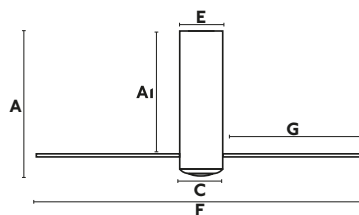

A	A1
450/17.72"	420/16.54"
B	C
420/16.54"	160/6.3"
D	E
	130/5.12"
F	G
ø1280/50.4"	430/16.93"
Downrod L	Downrod ø
460/18.11"	26/1.02"