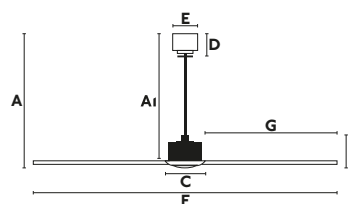

A	A1
640/25.2"	630/24.8"
B	C
180/7.09"	160/6.3"
D	E
60/2.4"	130/5.12"
F	G
ø1280/50.4"	555/21.85"
Downrod L	Downrod ø
100-200-460/3.94"	26/1.02"