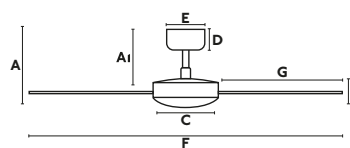

A	A1
232/9.13"	194/7.64"
B	C
83/3.27"	151/5.94"
D	E
60/2.4"	130/5.12"
F	G
ø1060/41.7"	630/24.8"
Downrod L	Downrod ø
100/3.94"	26/1.02"