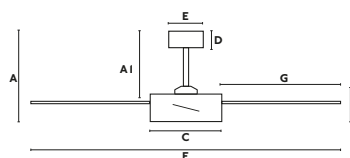

34265 412,80€
Body Matt White
Blades Matt White

Material	Body Steel	Power	24W
	Blades Plywood	Lumen Output	1300 lm
Programmer	1-4-8hr	Light Source	SMD LED
W	4-6-10-17-21-31	Dimmable K	2700 - 4350 - 6000K
RPM	102-124-147-172-204-231	CRI	>80
Airflow	161 m3 min	Driver incl.	Yes
V/Hz	220V-240V/50-60Hz	Material Diff	PMMA
Accessories ☉	33974 DC Wall Control		
Incl. downrod	152 mm		
Opt. downrod	Page 214