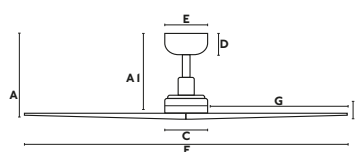

A	A1
336/13.23"	212/8.35"
B	C
48/1.89"	100/3.94"
D	E
60/2.4"	130/5.12"
F	G
Ø925/36.4"	458/18.03"
Downrod L	Downrod Ø
100/3.94"	26/1.02"