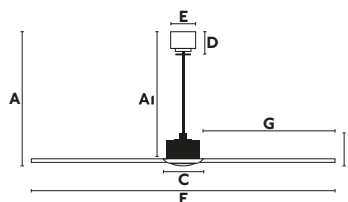

A	A1
390/15.35"	380/14.96"
B	C
180/7.09"	160/6.3"
D	E
55/2.2"	130/5.12"
F	G
ø810/31.9"	358/14.09"
Downrod L	Downrod ø
100-200/3.94"	26/1.02"