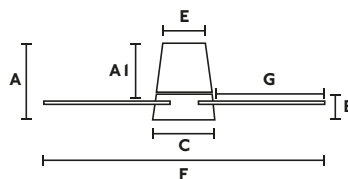

34315 388,40€
34315WT 480,80€ Tuya Smart
34315WW 545,70€ Wiz Smart
Body Matt White
Blades Matt White

Material	Body Aluminium	Power	18W
	Blades ABS	Lumen Output	831 lm
Programmer	1-4-8hr	Light Source	SMD LED
W	5-6-8-10-13-18	Dimmable K	2700 - 4000 - 6000K
RPM	132-169-201-233-264-300	CRI	>80
Airflow	122 m3 min	Driver incl.	Yes
V/Hz	220V-240V/50-60Hz	Material Diff	PP
Accessories ☉	33974 DC Wall Control