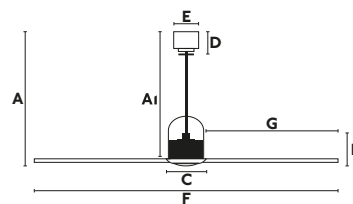

A	A1
450/17.72"	420/16.54"
B	C
	160/6.3"
D	E
60/2.4"	130/5.12"
F	G
ø1280/50.4"	555/21.85"
Downrod L	Downrod ø
100-200-460/3.94"	26/1.02"