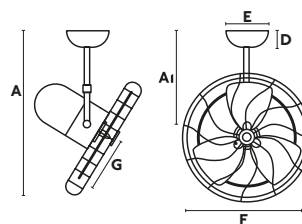

A	A1
505/19.88"	440/17.32"
B	C
D	E
55/2.2"	150/5.91"
F	G
ø430/16.9"	150/5.91"