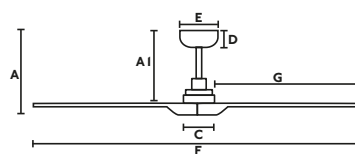

33806-1TW 430,50€
33806WT-1TW NEW 522,90€ Tuya Smart
Body Matt Black
Blades Dark Oak

Material	Body Steel
	Blades Wood
Programmer	1-4-8hr
W	5-7-11-16-22-30
RPM	115-155-195-235-266-297
Airflow	135 m3 min
V/Hz	220V-240V/50-60Hz
Accessories ☉	33974 DC Wall Control
Incl. downrod	100 mm
Opt. downrod	Page 214