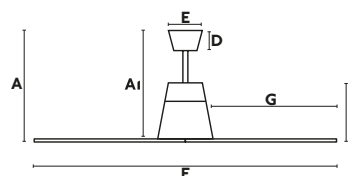

A	A1
390/15.35"	370/14.57"
B	C
200/7.87"	200/7.87"
D	E
55/2.2"	130/5.12"
F	G
ø1300/51.2"	530/20.87"
Downrod L	Downrod ø
153/6.02"	21/0.83"