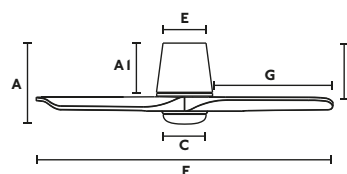

A	A1
232/9.13"	151/5.94"
B	C
	130/5.12"
D	E
151/5.9"	120/4.72"
F	G
ø900/35.4"	371/14.61"
Downrod L	Downrod ø