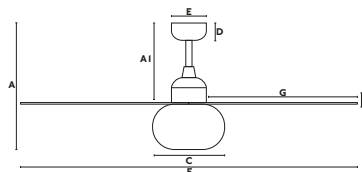

A	A1
412/16.22"	173/6.81"
B	C
83/3.27"	128/5.04"
D	E
60/2.4"	130/5.12"
F	G
ø1290/50.8"	625/24.61"
Downrod L	Downrod ø
100/3.94"	26/1.02"