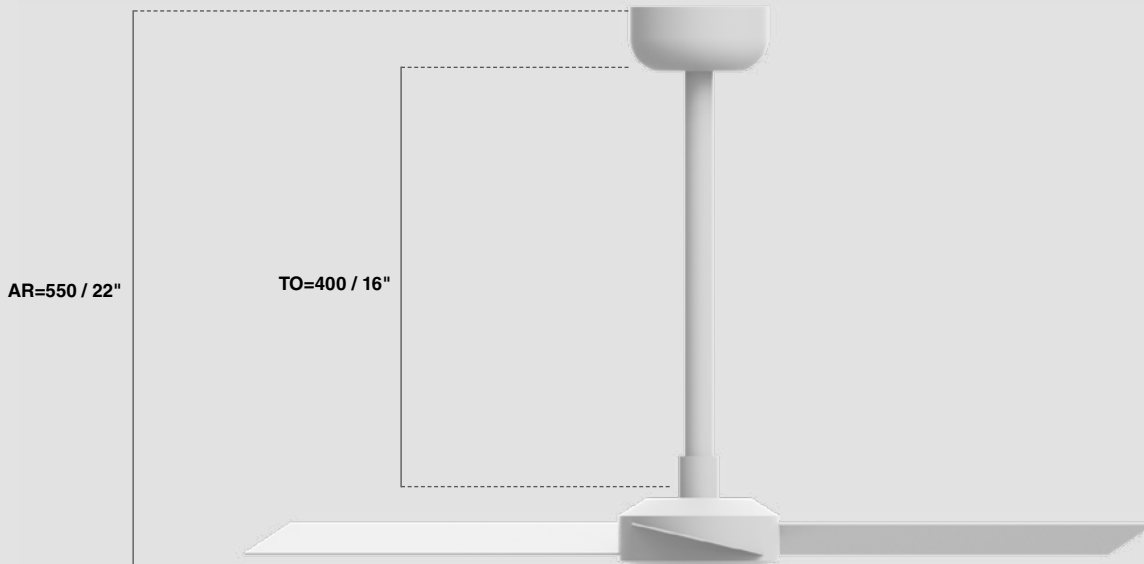

Example

$$250\text{mm} - 100\text{mm} + 400\text{mm} = 550\text{mm} / 10'' - 4'' + 16'' = 22''$$