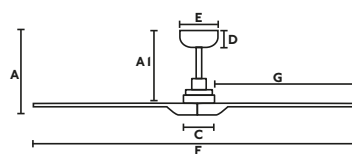

A	A1
243/9.57"	223/8.78"
B	C
82/3.23"	100/3.94"
D	E
59/2.3"	132/5.2"
F	G
ø1320/52"	592/23.31"
Downrod L	Downrod ø
101/3.98"	26/1.02"