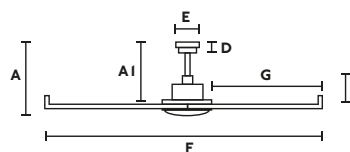

A	A1
475/18.7"	425/16.73"
B	C
160/6.3"	300/11.81"
D	E
65/2.6"	200/7.87"
F	G
ø2500/98.4"	1100/43.31"
Downrod L	Downrod ø
127-305/5"	26/1.02"