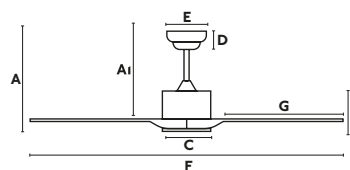

A	A1
285/11.22"	235/9.25"
B	C
180/7.09"	
D	E
60/2.4"	140/5.51"
F	G
ø1320/52"	590/23.23"
Downrod L	Downrod ø
100-152/3.94"	21/0.83"

Programmable 1-4-8h
Memory function page 211

Smart option

Polaris

L
Ø132 CM