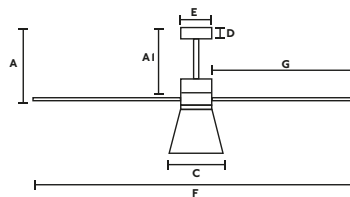

A	A1
430/16.93"	270/10.63"
B	C
219/8.62"	123/4.84"
D	E
60/2.4"	130/5.12"
F	G
ø1320/52"	635/25"
Downrod L	Downrod ø
100-200/3.94"	26/1.02"