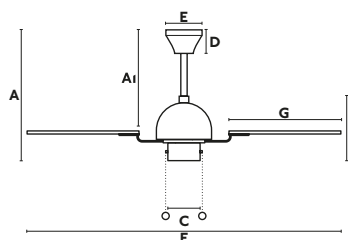

A	A1
510/20.08"	450/17.72"
B	C
350/13.78"	370/14.57"
D	E
60/2.4"	130/5.12"
F	G
ø1320/52"	600/23.62"
Downrod L	Downrod ø
152/5.98"	21/0.83"