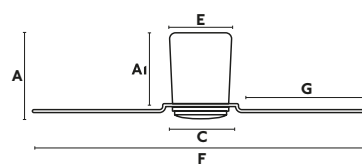

A	A1
215/8.46"	190/7.48"
B	C
250/9.84"	180/7.09"
D	E
	170/6.69"
F	G
ø1320/52"	570/22.44"
Downrod L	Downrod ø