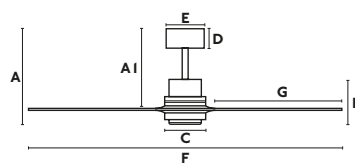

A	A1
340/13.39"	300/11.81"
B	C
110/4.33"	
D	E
65/2.6"	150/5.91"
F	G
ø1070/42.1"	460/18.11"
Downrod L	Downrod ø
153/6.02"	21/0.83"