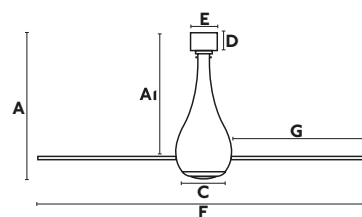

A	A1
450/17.72"	420/16.54"
B	C
420/16.54"	160/6.3"
D	E
60/2.4"	130/5.12"
F	G
ø1280/50.4"	555/21.85"
Downrod L	Downrod ø
200/7.87"	26/1.02"