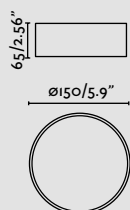

OPTIONAL LIGHT KIT

Taki

- 3L004 ● black 77,20€
- 3L003 ● white 77,20€

Power	20W
Dimmable K	2700 - 4000 - 6000K
CRI	85
Driver incl.	Yes
Material Diff	PC