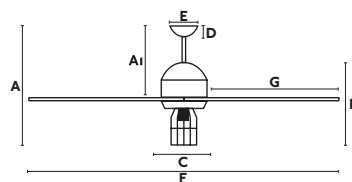

33703 214,30€
Body Matt Black
Blades Walnut

Material	Body Steel	Light Source	1 E27 max. 15W
	Blades MDF	Bulb incl.	No
W	15-26-49	Recom. Bulb	17463
RPM	136-192-225		
Airflow	96 m3 min		
V/Hz	220V-240V/50-60Hz		
Accessories ☉	33928 Wall Control 3 speeds		
	33929 Remote control kit dimer/on-off		
	33937 Remote control kit programmer		
Opt. downrod	Page 214