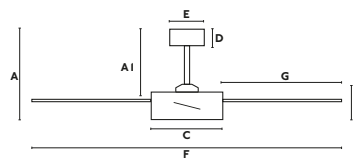

A	A1
291/11.46"	220/8.66"
B	C
136/5.35"	
D	E
60/2.4"	150/5.91"
F	G
ø1320/52"	542/21.34"
Downrod L	Downrod ø
152/5.98"	26/1.02"

Small and aesthetic motor

Smart option

Milos

L
Ø132 CM

> 17.6-28 M2
190-300 SQ.FT