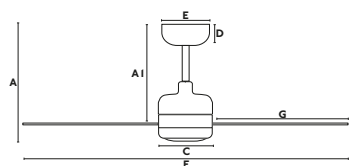

A	A1
330/12.99"	290/11.42"
B	C
110/4.33"	110/4.33"
D	E
55/2.2"	130/5.12"
F	G
ø1320/52"	600/23.62"
Downrod L	Downrod ø
152/5.98"	21/0.83"