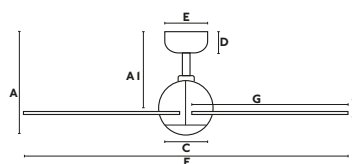

A	A1
248/9.76"	171/6.73"
B	C
132/5.2"	132/5.2"
D	E
60/2.4"	130/5.12"
F	G
ø900/35.4"	439/17.28"
Downrod L	Downrod ø
100/3.94"	26/1.02"