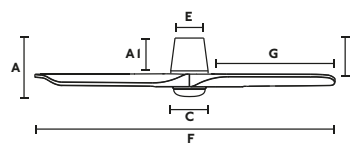

33839-1TW **NEW** 481,30€
33839WT-1TW **NEW** 573,70€ Tuya Smart
Body Matt Black
Blades Dark Walnut

Material	Body Aluminium	Power	10W
	Blades Pine Wood	Lumen Output	480 lm
Programmer	1-4-8hr	Light Source	SMD LED
W	4-5-8-13-23-32	Dimmable K	2700 - 4000 - 6000K
RPM	58-75-94-124-152-173	CRI	>80
Airflow	175 m3 min	Driver incl.	Yes
V/Hz	220V-240V/50-60Hz	Material Diff	PP
Accessories ☉	33974 DC Wall Control