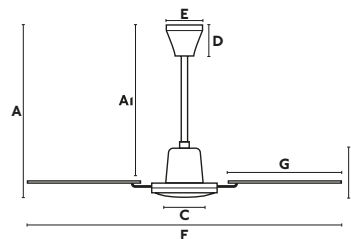

A	A1
600/23.62"	500/19.69"
B	C
160/6.3"	200/7.87"
D	E
60/2.4"	130/5.12"
F	G
ø1400/55.1"	590/23.23"
Downrod L	Downrod ø
510/20.08"	21/0.83"