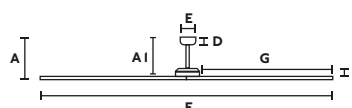

A	A1
350/13.78"	310/12.2"
B	C
40/1.57"	190/7.48"
D	E
65/2.6"	150/5.91"
F	G
ø2400/94.5"	1130/44.49"
Downrod L	Downrod ø
200/7.87"	26/1.02"