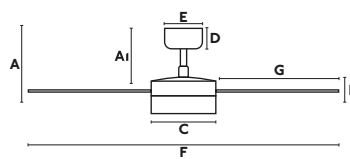

A	A1
276/10.87"	180/7.09"
B	C
80/3.15"	150/5.91"
D	E
60/2.4"	130/5.12"
F	G
ø1060/41.7"	500/19.69"
Downrod L	Downrod ø
100/3.94"	26/1.02"