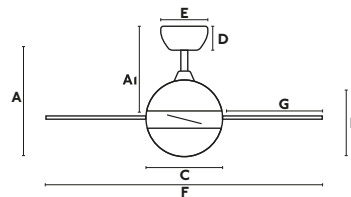

Smart option

Hvar

34300 367,60€
34300WT NEW 459,90€ Tuya Smart
34300WW NEW 524,90€ Wiz Smart
Body Matt White
Blades Matt White

Material	Body Steel	Power	22W
	Blades ABS	Lumen Output	1946 lm
Programmer	1-4-8hr	Light Source	SMD LED 6500K
W	5-8-14-20-27-34	Dimmable K	3000 - 4500 - 6500K
RPM	139-172-206-245-268-300	CRI	>80
Airflow	130 m3 min	Driver incl.	Yes
V/Hz	220V-240V/50Hz	Material Diff	PMMA
Accessories ☉	33974 DC Wall Control		
Incl. downrod	127-250 mm		