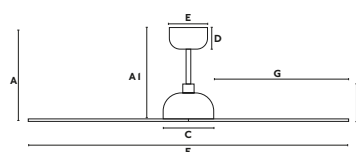

A	A1
250/9.84"	250/9.84"
B	C
130/5.12"	170/6.69"
D	E
55/2.2"	130/5.12"
F	G
Ø1320/52"	580/22.83"
Downrod L	Downrod Ø
128/5.04"	21/0.83"