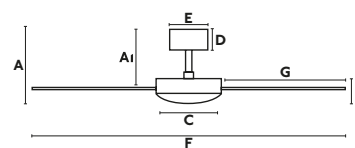

Mini Mallorca S

S
ø106 CM

< 13 M2
< 140 SQ.FT

DC
MOTOR

SLOPED
CEILING

33603DC 206,10€
 33603DCWT **NEW** 298,50€ Tuya Smart
 33603DCWW **NEW** 363,50€ Wiz Smart
 Body Matt White
 Blades Matt White + Maple

Material Body Steel
 Blades Plywood
Programmer 1-4-8hr
W 6-7-10-13-18-23
RPM 126-156-186-218-240-270
Airflow 70 m3 min
V/Hz 220V-240V/50-60Hz
Accessories ☉ 33974 DC Wall Control
Opt. downrod Page 214