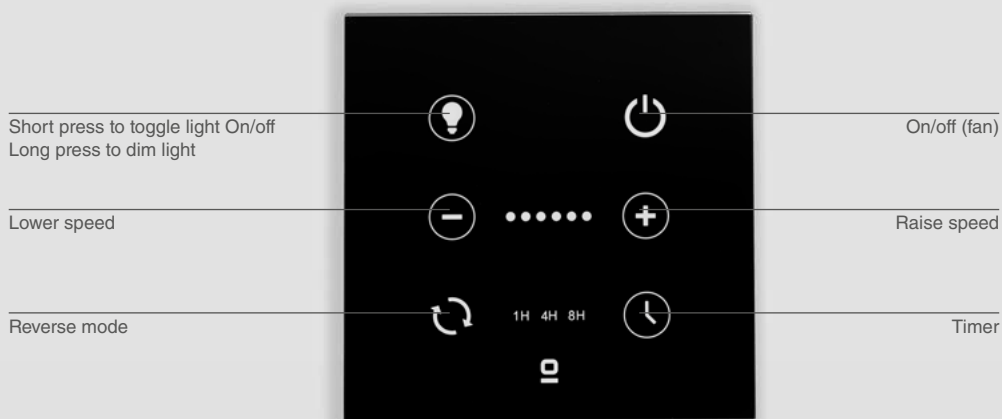

A	A1
505/19.88"	440/17.32"
B	C
D	E
55/2.2"	150/5.91"
F	G
ø430/16.9"	150/5.91"

DC WALL CONTROLLER WITH DIMMER

This new wall control for DC motor fans features an updated front design with borderless organic glass, designed to fit in standard recessed box, either round or square. It also supports a light dimming function and connects wirelessly to the fan via radiofrequency.