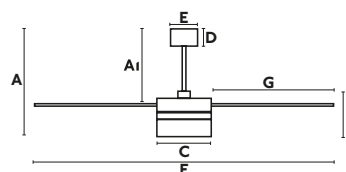

L
 ø132 CM

 > 17,6-28 M2
 190-300 SQ.FT

 SUMMER
 WINTER

 SLOPED
 CEILING

33460 290,20€
Body White
Blades White + Maple

Material	Body Steel	Power	15W
	Blades MDF	Lumen Output	543 lm
W	13-25-55	Light Source	SMD LED 3000K
RPM	75-135-180	CRI	>80
Airflow	157 m3 min	Driver incl.	Yes
V/Hz	220V-240V/50Hz	Material Diff	Glass