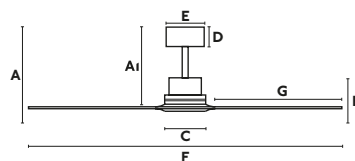

A	A1
330/12.99"	320/12.6"
B	C
165/6.5"	160/6.3"
D	E
70/2.8"	160/6.3"
F	G
ø1320/52"	660/25.98"
Downrod L	Downrod ø
153/6.02"	21/0.83"