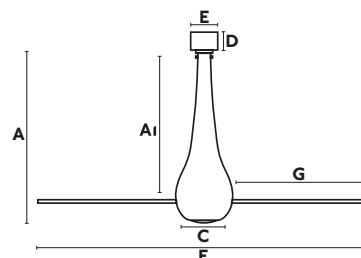

A	A1
640/25.2"	760/29.92"
B	C
630/24.8"	160/6.3"
D	E
60/2.4"	130/5.12"
F	G
ø1280/50.4"	555/21.85"
Downrod L	Downrod ø
460/18.11"	26/1.02"