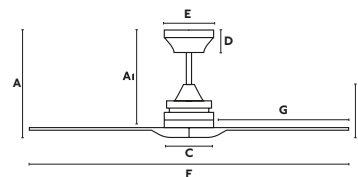

A	A1
320/12.6"	285/11.22"
B	C
160/6.3"	180/7.09"
D	E
60/2.4"	150/5.91"
F	G
ø1520/59.8"	685/26.97"
Downrod L	Downrod ø
153/6.02"	26/1.02"