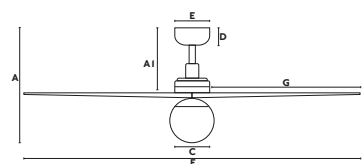

A	A1
408/16.06"	212/8.35"
B	C
231/9.09"	100/3.94"
D	E
60/2.4"	130/5.12"
F	G
ø1500/59.1"	745/29.33"
Downrod L	Downrod ø
100/3.94"	26/1.02"