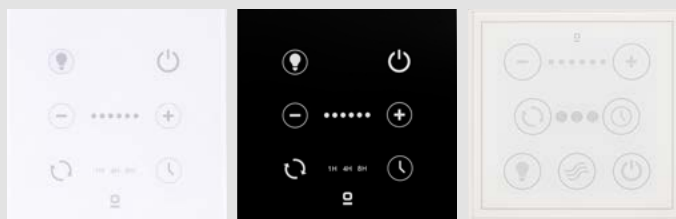

This new remote control incorporates several memory options, that is to say, the fan will be able to remember certain configuration types: light memory, fan memory, confirmation sound and keypad lock. This allows for greater customization.