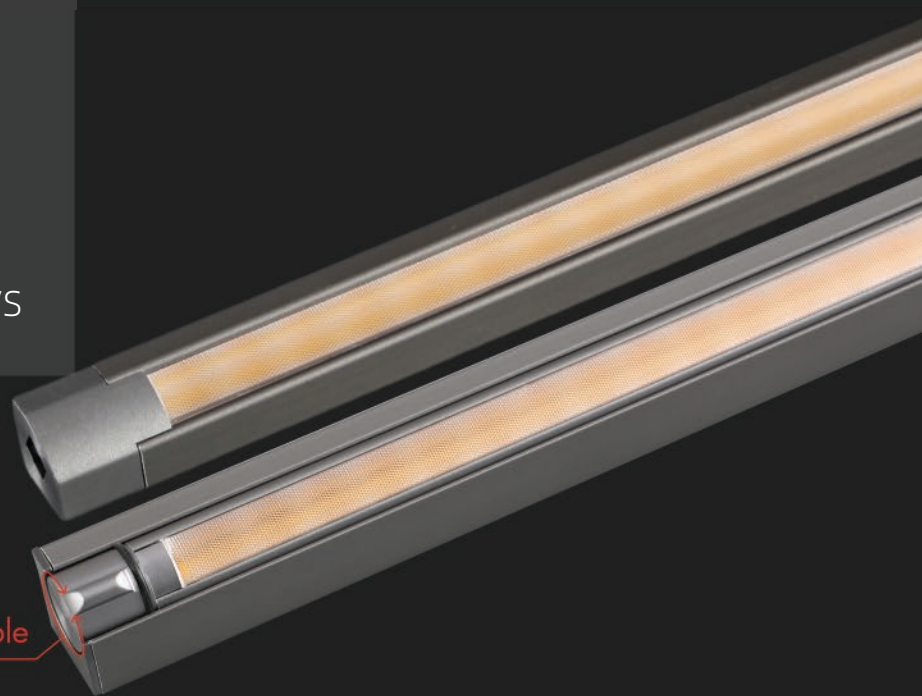

WE GL51276

Product Features

- Features a sophisticated dark gray and gold finish in a compact 10x10mm size.
- Aluminum alloy endcap that seamlessly matches the body color.
- Optimally designed 45° beam angle, perfect for accent lighting.
- Available in increments of 50mm, with a maximum length of 3 meters.
- Integrated plug-and-play setup for convenient maintenance post-purchase.
- Supports easy recessed mounting with a slim profile.

- *Elegant dark gray and gold finish with an aluminum alloy endcap that matches the body color.*
- *Provides upward and downward light output for versatile illumination.*
- *Soft, comfortable light performance that is dot-free and boasts a CRI90+ rating.*
- *Available in lengths up to 3 meters for personalized solutions.*
- *Easy, tool-free setup for quick and convenient mounting.*
- *Ideal for illuminating furniture, cabinets, and displays, including cupboards, wardrobes, under-cabinet areas, and showcases.*

90° Rotatable

WE GL51280 / WE GL51281

Product Features

- Elegant dark gray and gold finish in a compact size.
- Aluminum alloy endcap that matches the body color.
- Designed for easy installation using clips or tape for corner applications.
- Unique 90° rotatable design for precise light direction.
- Provides soft, comfortable light that is dot-free and features a CRI90+ rating.
- Available in lengths up to 3 meters for tailored solutions.
- Integrated plug-and-play design for convenient after-sales maintenance.
- Perfect for lighting furniture, cabinets, and displays, including cupboards, wardrobes, under-cabinet areas, and showcases.