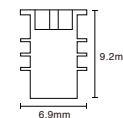

WE GL51275 - 90 CCT - 8 W - Color

CCT		Color	
2 7	2700K	D G	Dark Gray
3 0	3000K	G	Gold
4 0	4000K		
5 0	5000K		
6 5	6500K