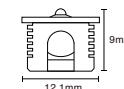

WELIGHTING

Lighting Solution For Furniture & Cabinets & Displays

90° Rotatable

WE GL51277 / WE GL51278

Product Features

- Elegant dark gray and gold finish in a compact design.
- Aluminum alloy endcap that matches the body color.
- Allows for precise lighting adjustments.
- Provides soft, comfortable light with a dot-free output and CRI90+ rating.
- Available in lengths up to 3 meters for tailored solutions.
- Integrated plug-and-play design ensures convenient after-sales support.
- Supports easy recessed mounting with a slim clip.
- Perfect for illuminating furniture, cabinets, and displays, including cupboards, wardrobes, under-cabinet areas, and showcases.

WE GL51277 - 90

CRI	CCT
2	7

- 10 W -

Power	Color
D	G

CCT		Color	
2	7	D	G
3	0	D	G
4	0	G	
5	0		
6	5		

Ⓢ SMD 24V DC RA90+ 10W/m 420lm/m 3000K

WE GL51278 - 90

CRI	CCT
2	7

- 10 W -

Power	Color
D	G

CCT		Color	
2	7	D	G
3	0	D	G
4	0	G	
5	0		
6	5		

Ⓢ SMD 24V DC RA90+ 10W/m 450lm/m 3000K