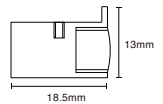

WE GL51279 - 90 - 20 W -

CRI	CCT	Power	Color
2	2700K		
3	3000K		
4	4000K		
5	5000K		
6	6500K		

Color	
D G	Dark Gray
G	Gold

Ⓢ SMD 24V DC RA90+ 20W/m 840lm/m 3000K