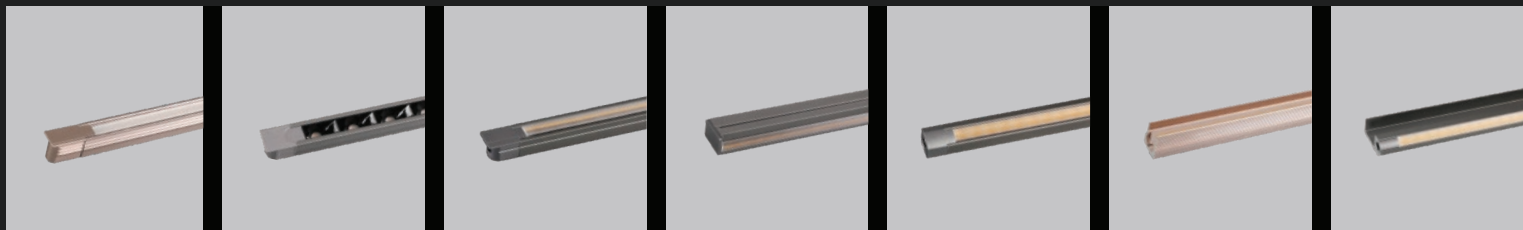

WELIGHTING

S E R E N T I C S E R I E S

WELIGHTING

Lighting Solution For Furniture & Cabinets & Displays

WE GL51275

Product Features

- *Elegant dark gray and gold finish in a compact 6mm width.*
- *Aluminum alloy endcap that matches the body color.*
- *Soft, comfortable illumination with a dot-free appearance and CRI90+ rating.*
- *Available in lengths up to 3 meters for tailored solutions.*
- *Designed for easy recessed mounting without additional accessories.*
- *Perfect for illuminating furniture, cabinets, and displays, including cupboards, wardrobes, under-cabinet areas, and showcases.*

WE GL51276

Product Features

- Features a sophisticated dark gray and gold finish in a compact 10x10mm size.
- Aluminum alloy endcap that seamlessly matches the body color.
- Optimally designed 45° beam angle, perfect for accent lighting.
- Available in increments of 50mm, with a maximum length of 3 meters.
- Integrated plug-and-play setup for convenient maintenance post-purchase.
- Supports easy recessed mounting with a slim profile.

90° Rotatable

WE GL51277 / WE GL51278

Product Features

- Elegant dark gray and gold finish in a compact design.
- Aluminum alloy endcap that matches the body color.
- Allows for precise lighting adjustments.
- Provides soft, comfortable light with a dot-free output and CRI90+ rating.
- Available in lengths up to 3 meters for tailored solutions.
- Integrated plug-and-play design ensures convenient after-sales support.
- Supports easy recessed mounting with a slim clip.
- Perfect for illuminating furniture, cabinets, and displays, including cupboards, wardrobes, under-cabinet areas, and showcases.