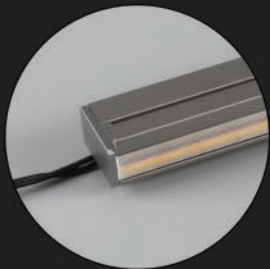

WE GL51276

Product Features

- Features a sophisticated dark gray and gold finish in a compact 10x10mm size.
- Aluminum alloy endcap that seamlessly matches the body color.
- Optimally designed 45° beam angle, perfect for accent lighting.
- Available in increments of 50mm, with a maximum length of 3 meters.
- Integrated plug-and-play setup for convenient maintenance post-purchase.
- Supports easy recessed mounting with a slim profile.

90° Rotatable

WE GL51277 / WE GL51278

Product Features

- Elegant dark gray and gold finish in a compact design.
- Aluminum alloy endcap that matches the body color.
- Allows for precise lighting adjustments.
- Provides soft, comfortable light with a dot-free output and CRI90+ rating.
- Available in lengths up to 3 meters for tailored solutions.
- Integrated plug-and-play design ensures convenient after-sales support.
- Supports easy recessed mounting with a slim clip.
- Perfect for illuminating furniture, cabinets, and displays, including cupboards, wardrobes, under-cabinet areas, and showcases.

- *Elegant dark gray and gold finish with an aluminum alloy endcap that matches the body color.*
- *Provides upward and downward light output for versatile illumination.*
- *Soft, comfortable light performance that is dot-free and boasts a CRI90+ rating.*
- *Available in lengths up to 3 meters for personalized solutions.*
- *Easy, tool-free setup for quick and convenient mounting.*
- *Ideal for illuminating furniture, cabinets, and displays, including cupboards, wardrobes, under-cabinet areas, and showcases.*