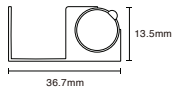

WE GL51284 - 90° CCT - 10 W- Color

CCT	Color
2 7 2700K	D G Dark Gray
3 0 3000K	G Gold
4 0 4000K	
5 0 5000K	
6 5 6500K	

Ⓢ SMD 24V DC RA90+ 10W/m 450lm/m 3000K