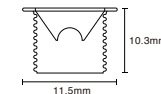

WE GL51276 - 90 CCT - 10 W - Color

CCT	Color		
2 7	2700K	D G	Dark Gray
3 0	3000K	G	Gold
4 0	4000K		
5 0	5000K		
6 5	6500K		

Ⓢ SMD 24V DC RA90+ 10W/m 470lm/m 3000K