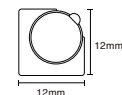

Ⓢ SMD 24V DC RA90+ 10W/m 420lm/m 3000K

WE GL51281 - 90 - 10 W -

CCT	Power	Color
2 7	2700K	D G Dark Gray
3 0	3000K	G Gold
4 0	4000K	
5 0	5000K	
6 5	6500K