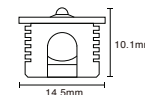

Ⓢ SMD 24V DC RA90+ 10W/m 420lm/m 3000K

WE GL51278 - 90

CRI	CCT
2	7

- 10 W -

Power	Color
D	G

CCT		Color	
2	7	D	G
3	0	D	G
4	0	G	
5	0		
6	5