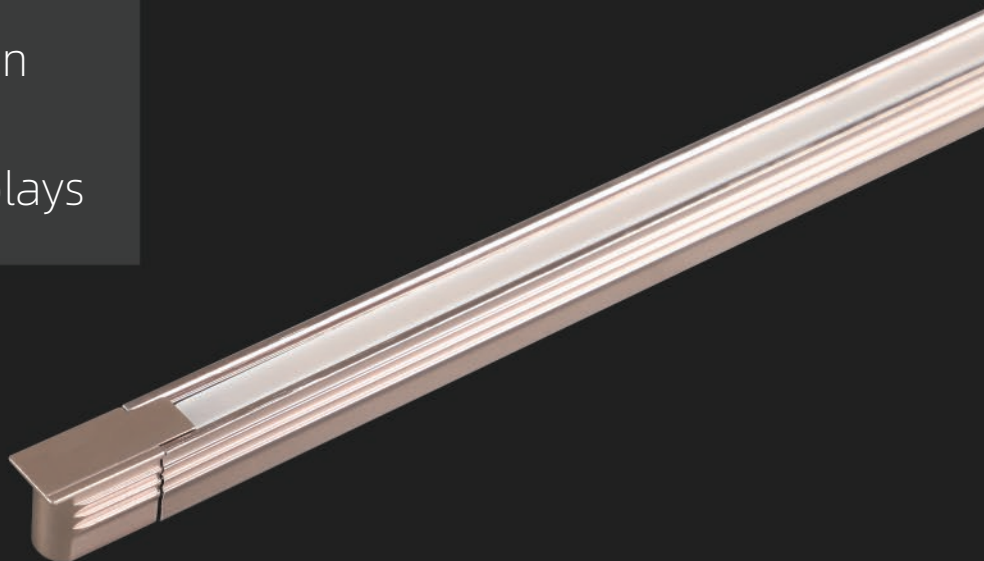

WELIGHTING

S E R E N T I C S E R I E S

WELIGHTING

Lighting Solution For Furniture & Cabinets & Displays

WE GL51275

Product Features

- *Elegant dark gray and gold finish in a compact 6mm width.*
- *Aluminum alloy endcap that matches the body color.*
- *Soft, comfortable illumination with a dot-free appearance and CRI90+ rating.*
- *Available in lengths up to 3 meters for tailored solutions.*
- *Designed for easy recessed mounting without additional accessories.*
- *Perfect for illuminating furniture, cabinets, and displays, including cupboards, wardrobes, under-cabinet areas, and showcases.*

WE GL51276

Product Features

- Features a sophisticated dark gray and gold finish in a compact 10x10mm size.
- Aluminum alloy endcap that seamlessly matches the body color.
- Optimally designed 45° beam angle, perfect for accent lighting.
- Available in increments of 50mm, with a maximum length of 3 meters.
- Integrated plug-and-play setup for convenient maintenance post-purchase.
- Supports easy recessed mounting with a slim profile.

90° Rotatable

WE GL51277 / WE GL51278

Product Features

- Elegant dark gray and gold finish in a compact design.
- Aluminum alloy endcap that matches the body color.
- Allows for precise lighting adjustments.
- Provides soft, comfortable light with a dot-free output and CRI90+ rating.
- Available in lengths up to 3 meters for tailored solutions.
- Integrated plug-and-play design ensures convenient after-sales support.
- Supports easy recessed mounting with a slim clip.
- Perfect for illuminating furniture, cabinets, and displays, including cupboards, wardrobes, under-cabinet areas, and showcases.