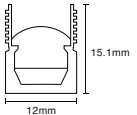

WE GL51282 - 90

CCT	2700K
CCT	3000K
CCT	4000K
CCT	5000K
CCT	6500K

- 10 W -

Color	Dark Gray
Color	Gold

CCT	Power
2 7	2700K
3 0	3000K
4 0	4000K
5 0	5000K
6 5	6500K

Color	
D G	Dark Gray
G	Gold

Ⓢ SMD 24V DC RA90+ 10W/m 400lm/m 3000K