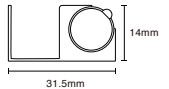

WE GL51283 - 90° CCT - 10 W- Color

CCT	Color
2 7 2700K	D G Dark Gray
3 0 3000K	G Gold
4 0 4000K	
5 0 5000K	
6 5 6500K	

Ⓢ SMD 24V DC RA90+ 10W/m 420lm/m 3000K