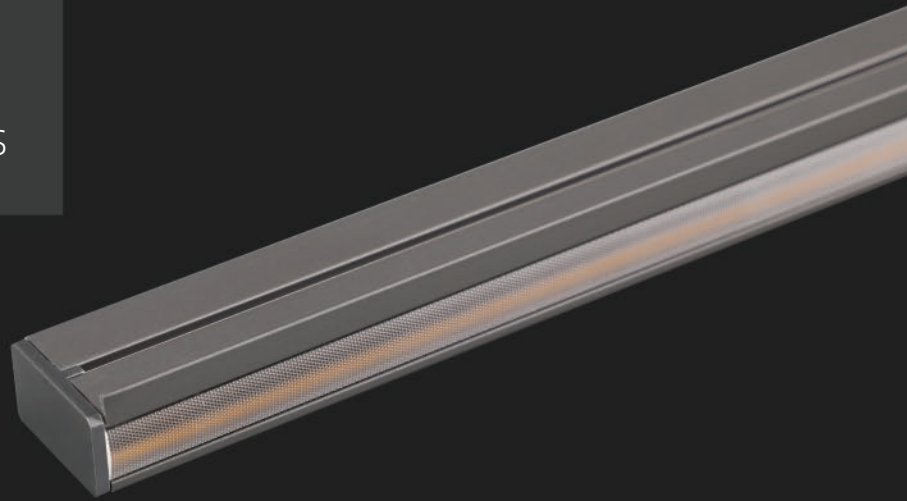

WELIGHTING

Lighting Solution For Furniture & Cabinets & Displays