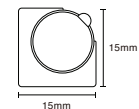

Ⓢ SMD 24V DC RA90+ 10W/m 450lm/m 3000K