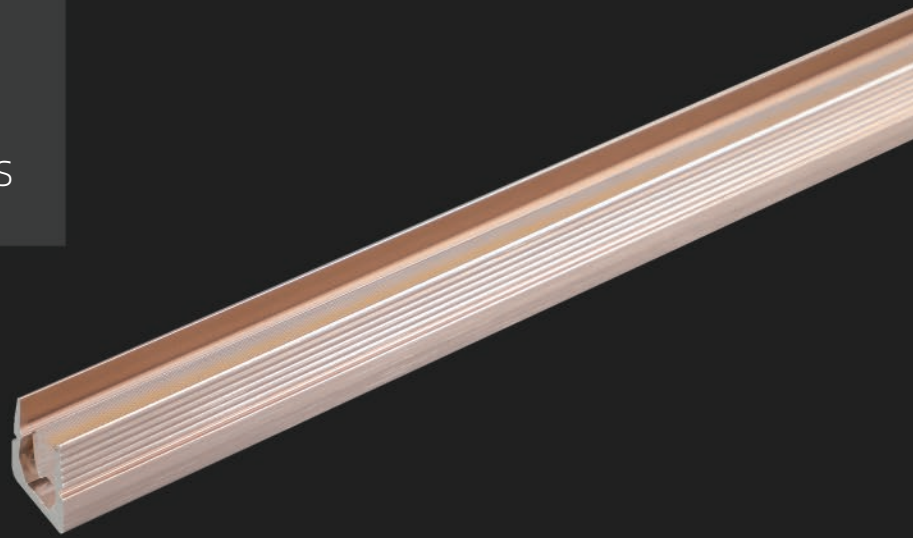

WELIGHTING

Lighting Solution For Furniture & Cabinets & Displays

WE GL51282

Product Features

- *Elegant dark gray and gold finish in a compact size of 12WxH15.6mm.*
- *Specifically crafted for 8mm thick glass shelves.*
- *Provides soft, comfortable light that is dot-free and boasts a CRI90+ rating.*
- *Available in lengths up to 3 meters for personalized solutions.*
- *Easy, tool-free setup for quick mounting.*
- *Ideal for illuminating furniture, cabinets, and displays, including cupboards, wardrobes, under-cabinet areas, and showcases.*