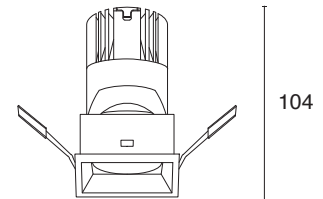

1 x COB Max. 12.6W 350mA 1248lm 3000K

75x75

30°

355°

82x82

Standard Version

WE Q31453D -

| | | | | | |
|-------|-----|-----|-------|---|-----------------|
| Angle | - | CRI | CCT | - | Color |
| 1 5 | 15° | 2 7 | 2700K | - | W White |
| 2 4 | 24° | 3 0 | 3000K | - | B Black |
| 3 6 | 36° | 4 0 | 4000K | - | M Matte Silver |
| 5 5 | 55° | | | - | S Silver Chrome |
| | | | | - | W Matte White |