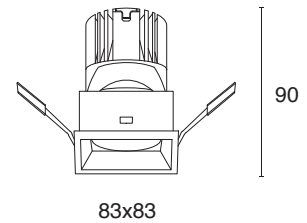

1 x COB Max. 10.8W 300mA 1248lm 3000K

75x75

30°

355°

Standard Version

WE Q31353D - Angle - **90** - CRI CCT - Color

| Beam Angle | | CCT | | Trim Color | | Reflector Color | |
|------------|---|-----|---|------------|--------------|-----------------|---------------|
| 1 | 5 | 2 | 7 | W | White | B | Matte Black |
| 2 | 4 | 3 | 0 | B | Black | D | Dark Chrome |
| 3 | 6 | 4 | 0 | M | Matte Silver | S | Silver Chrome |
| 5 | 5 | | | W | Matte White | | |