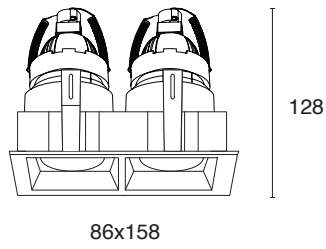

WE Q31353DC - R -

Color	
Trim Color	Reflector Color
W White	B Matte Black
B Black	D Dark Chrome
	M Matte Silver
	S Silver Chrome
	W Matte White

2 x Gx 5.3 Max. 15W LED Retrofit MR16 lamp