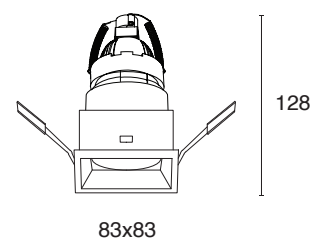

WE Q31353SC - R -

Color	
Trim Color	Reflector Color
W White	B Matte Black
B Black	D Dark Chrome
	M Matte Silver
	S Silver Chrome
	W Matte White

1 x Gx 5.3 Max. 15W LED Retrofit MR16 lamp