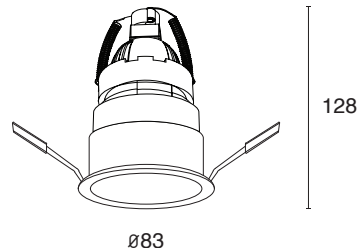

Standard Version

WE Q31347 - R - Color

Trim Color		Reflector Color	
W	White	B	Matte Black
B	Black	D	Dark Chrome
		M	Matte Silver
		S	Silver Chrome
		W	Matte White

Gx 5.3 Max. 15W LED Retrofit MR16 lamp

IP54 Version

WE Q31347C - R - Color

Trim Color		Reflector Color	
W	White	B	Matte Black
B	Black	D	Dark Chrome
		M	Matte Silver
		S	Silver Chrome
		W	Matte White

Gx 5.3 Max. 15W LED Retrofit MR16 lamp