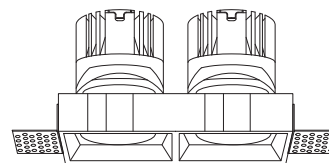

114

91x182
91x242(kit)

Trim Color Options

B White
Black

Reflector Color Options

B Matte Black
D Dark Chrome
M Matte Silver
S Silver Chrome
W Matte White

Accessory Options

Frosted Glass Diffuser
Ø50
WE Q91247

Honeycomb Louver
Ø50
WE Q91250