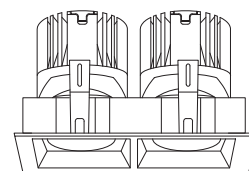

114

107x198

Trim Color Options

B White
W Black

Reflector Color Options

B Matte Black
D Dark Chrome
M Matte Silver
S Silver Chrome
W Matte White

Accessory Options

Frosted Glass Diffuser
Ø50
WE Q91247

Honeycomb Louver
Ø50
WE Q91250