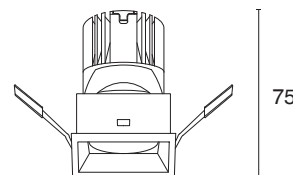

1 x COB Max. 5.4W 150mA 550lm 3000K

55x55

30°

355°

62x62

Standard Version

WE Q31352D -

| | | | |
|-------|-----|-----|-------|
| Angle | CRI | CCT | Color |
| 1 5 | 2 7 | 3 0 | 4 0 |